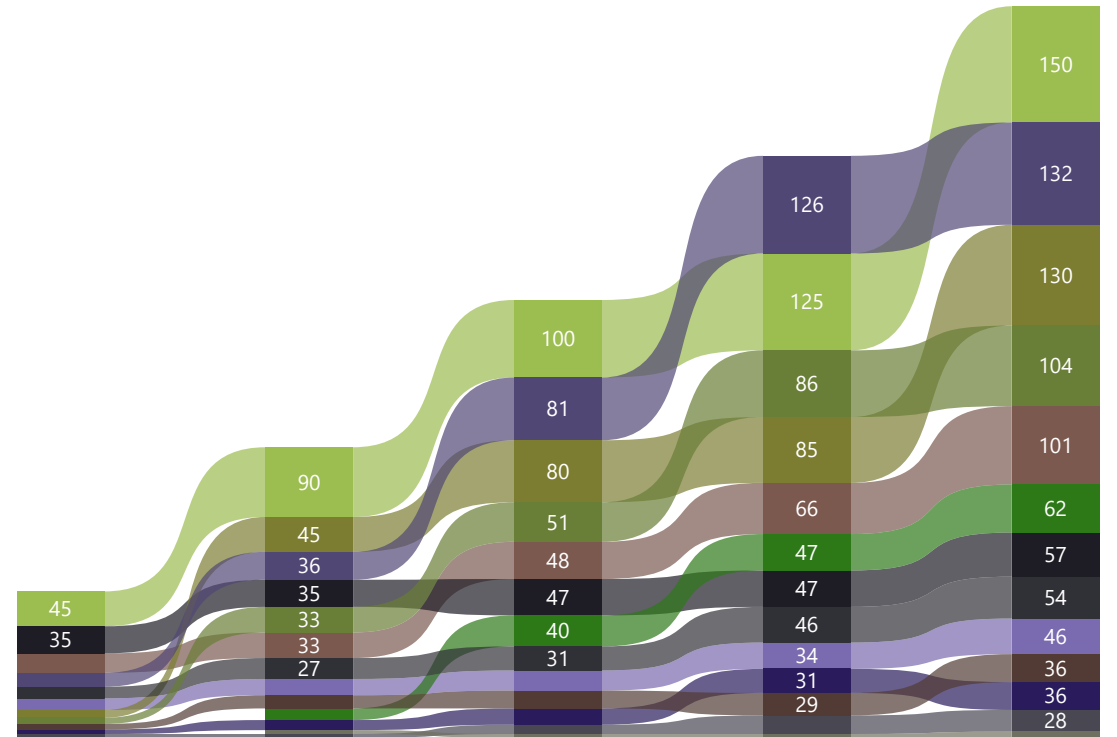

Name	1	2	3	4	5	6	7	8	Total
1 ↑ Christine Ryser (A)	45	45	10	25	25				150
2 ↓ Raphael Zemp (A)	18	18	45	45	6				132
3 ↑ Martin Kumli	10	35	35	5	45				130
4 ↓ Séverine Bertholet	8	25	18	35	18				104
5 Clarissa Imoberdorf	25	8	15	18	35				101
6 ↑ Martina Krebs (A)	0	15	25	7	15				62
7 ↓ Manuel Stocker	35	0	12	0	10				57
8 Peter Wüthrich	15	12	4	15	8				54
9 Beatrice Racine	15	6	5	8	12				46
10 Grace Nguyen	6	7	8	10	5				36
11 Steffi Burtschi	7	10	6	6	7				36
12 Abhijatha Tripti	5	0	7	12	4				28
13 Hans-Jürg Aeschlimann	0	5	0	0	3				8
14 Julian Purtschert	0	0	0	0	0				0
14 Valentin Züsli	0	0	0	0	0				0

- Abhijatha Tripti
- Beatrice Racine
- Christine Ryser (A)
- Clarissa Imoberdorf
- Grace Nguyen
- Hans-Jürg Aeschlimann
- Julian Purtschert
- Manuel Stocker
- Martin Kumli
- Martina Krebs (A)
- Peter Wüthrich
- Raphael Zemp (A)
- Séverine Bertholet
- Steffi Burtschi
- Valentin Züsli

Name	1	%	#	2	%	#	3	%	#	4	%	#	5	%	#	6	%	#	7	%	#	8	%	#	
Abhijatha Tripti	3950	25%	11	0	0%	12	↓	5920	40%	9	↑	7790	45%	6	↑	7020	40%	12	↓						
Beatrice Racine	8740	50%	5	6480	35%	10	↓	3360	20%	11	↓	6930	40%	8	↑	11010	60%	6	↑						
Christine Ryser (A)	13720	75%	1	10720	60%	1	→	6170	35%	7	↓	9860	55%	3	↑	11600	65%	3	→						
Clarissa Imoberdorf	10010	60%	3	7500	45%	8	↓	6450	40%	5	↑	8870	50%	4	↑	12540	70%	2	↑						
Grace Nguyen	6490	40%	10	6950	40%	9	↑	6120	35%	8	↑	7780	45%	7	↑	7550	40%	11	↓						
Hans-Jürg Aeschlimann	0	0%	12	6350	35%	11	↑	0	0%	13	↓	0	0%	12	↑	6270	35%	13	↓						
Julian Purtschert	0	0%	12	0	0%	12	→	0	0%	13	↓	0	0%	12	↑	0	0%	14	↓						
Manuel Stocker	10530	60%	2	0	0%	12	↓	6220	35%	6	↑	0	0%	12	↓	9460	50%	7	↑						
Martin Kumli	8140	45%	7	9470	55%	2	↑	9440	55%	2	→	3550	20%	11	↓	13140	70%	1	↑						
Martina Krebs (A)	0	0%	12	8010	45%	5	↑	8690	50%	3	↑	5360	30%	9	↓	11120	60%	5	↑						
Peter Wüthrich	8740	50%	5	7850	45%	6	↓	2520	15%	12	↓	8720	50%	5	↑	9210	50%	8	↓						
Raphael Zemp (A)	9800	55%	4	8200	45%	4	→	11780	65%	1	↑	14190	75%	1	→	8320	45%	10	↓						
Séverine Bertholet	7250	40%	8	8470	45%	3	↑	7220	40%	4	↓	11040	60%	2	↑	11130	60%	4	↓						
Steffi Burtschi	6500	35%	9	7550	40%	7	↑	5480	30%	10	↓	4770	25%	10	→	8570	45%	9	↑						
Valentin Züsli	0	0%	12	0	0%	12	→	0	0%	13	↓	0	0%	12	↑	0	0%	14	↓