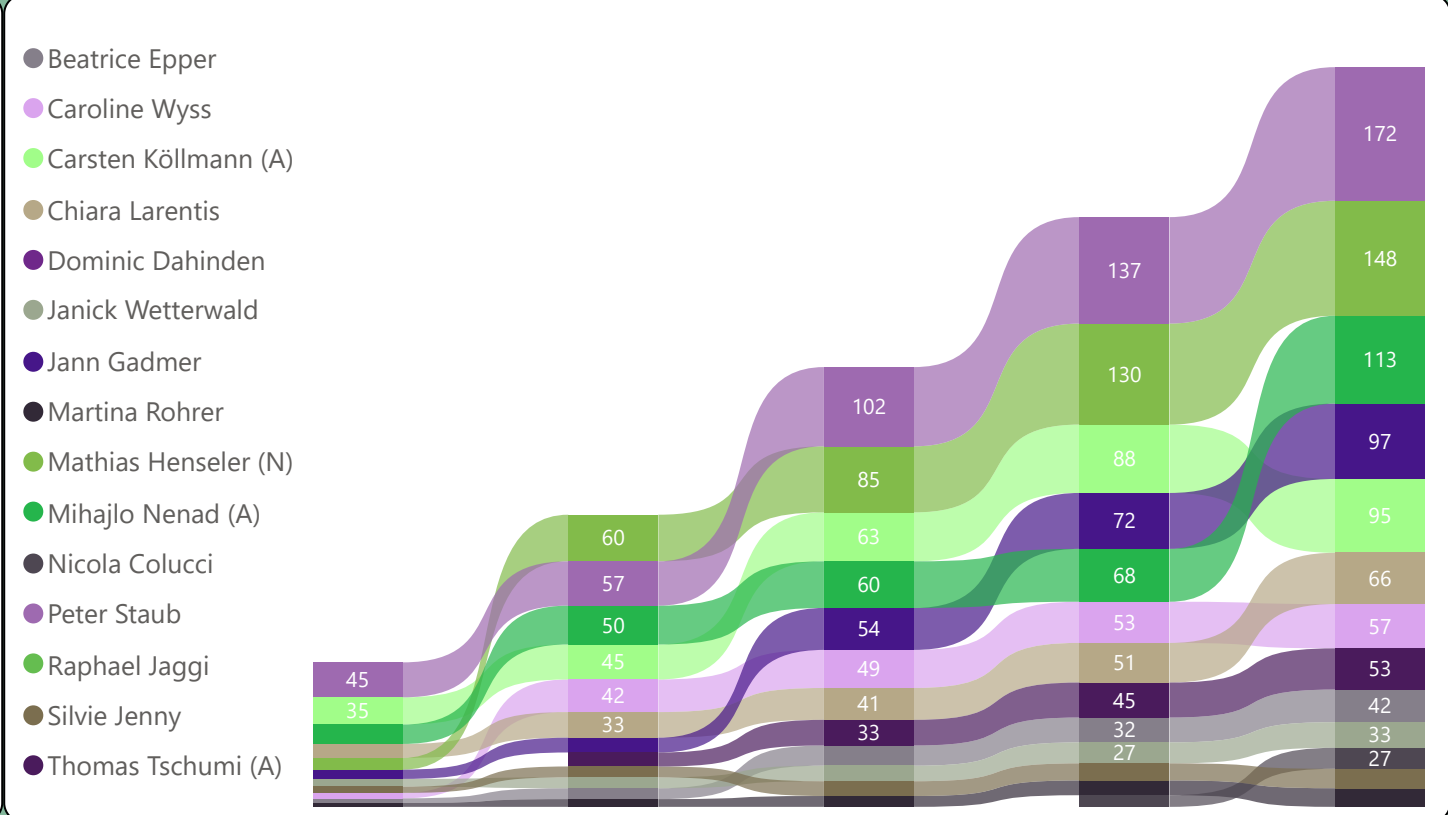

Name	1	2	3	4	5	6	7	8	Total
1 Peter Staub	45	12	45	35	35				172
2 Mathias Henseler (N)	15	45	25	45	18				148
3 ↑ Mihajlo Nenad (A)	25	25	10	8	45				113
4 Jann Gadmer	12	7	35	18	25				97
5 ↓ Carsten Köllmann (A)	35	10	18	25	7				95
6 ↑ Chiara Larentis	18	15	8	10	15				66
7 ↓ Caroline Wyss	7	35	7	4	4				57
8 Thomas Tschumi (A)	0	18	15	12	8				53
9 Beatrice Epper	6	8	12	6	10				42
10 Janick Wetterwald	10	4	6	7	6				33
11 ↑ Nicola Colucci	0	0	0	15	12				27
12 ↓ Silvie Jenny	8	6	5	3	3				25
13 ↓ Martina Rohrer	5	5	4	5	5				24
14 Dominic Dahinden	0	0	0	0	0				0
14 Raphael Jaggi	0	0	0	0	0				0

Name	1	%	#	2	%	#	3	%	#	4	%	#	5	%	#	6	%	#	7	%	#	8	%	#	
Beatrice Epper	5570	40%	10	7910	50%	8	↑	7850	55%	6	↑	8120	50%	10	↓	9420	55%	7	↑						
Caroline Wyss	6090	35%	9	11600	65%	2	↑	5760	35%	9	↓	6200	35%	12	↓	6420	35%	12	→						
Carsten Köllmann (A)	12440	70%	2	8000	45%	7	↓	8820	50%	4	↑	11180	60%	3	↑	9200	50%	9	↓						
Chiara Larentis	7880	45%	4	8840	50%	5	↓	5900	35%	8	↓	9040	50%	7	↑	9620	55%	5	↑						
Dominic Dahinden	0	0%	12	0	0%	13	↓	0	0%	13	→	0	0%	14	↓	0	0%	14	→						
Janick Wetterwald	7030	40%	7	3640	20%	12	↓	5330	30%	10	↑	8220	45%	9	↑	7560	40%	10	↓						
Jann Gadmer	7060	40%	6	7800	45%	9	↓	9670	55%	2	↑	10420	60%	4	↓	11270	60%	3	↑						
Martina Rohrer	1770	10%	11	6510	40%	11	→	3490	20%	12	↓	6510	35%	11	↑	7460	40%	11	→						
Mathias Henseler (N)	7800	45%	5	12360	70%	1	↑	9420	55%	3	↓	13690	75%	1	↑	10220	55%	4	↓						
Mihajlo Nenad (A)	9660	55%	3	9700	55%	3	→	6730	40%	7	↓	9020	50%	8	↓	14560	80%	1	↑						
Nicola Colucci	0	0%	12	0	0%	13	↓	0	0%	13	→	9690	55%	5	↑	9480	50%	6	↓						
Peter Staub	12770	70%	1	8670	50%	6	↓	13330	75%	1	↑	11500	65%	2	↓	11400	65%	2	→						
Raphael Jaggi	0	0%	12	0	0%	13	↓	0	0%	13	→	0	0%	14	↓	0	0%	14	→						
Silvie Jenny	6650	40%	8	6910	40%	10	↓	5060	30%	11	↓	4650	25%	13	↓	6140	35%	13	→						
Thomas Tschumi (A)	0	0%	12	9030	50%	4	↑	8790	50%	5	↓	9280	50%	6	↓	9300	50%	8	↓