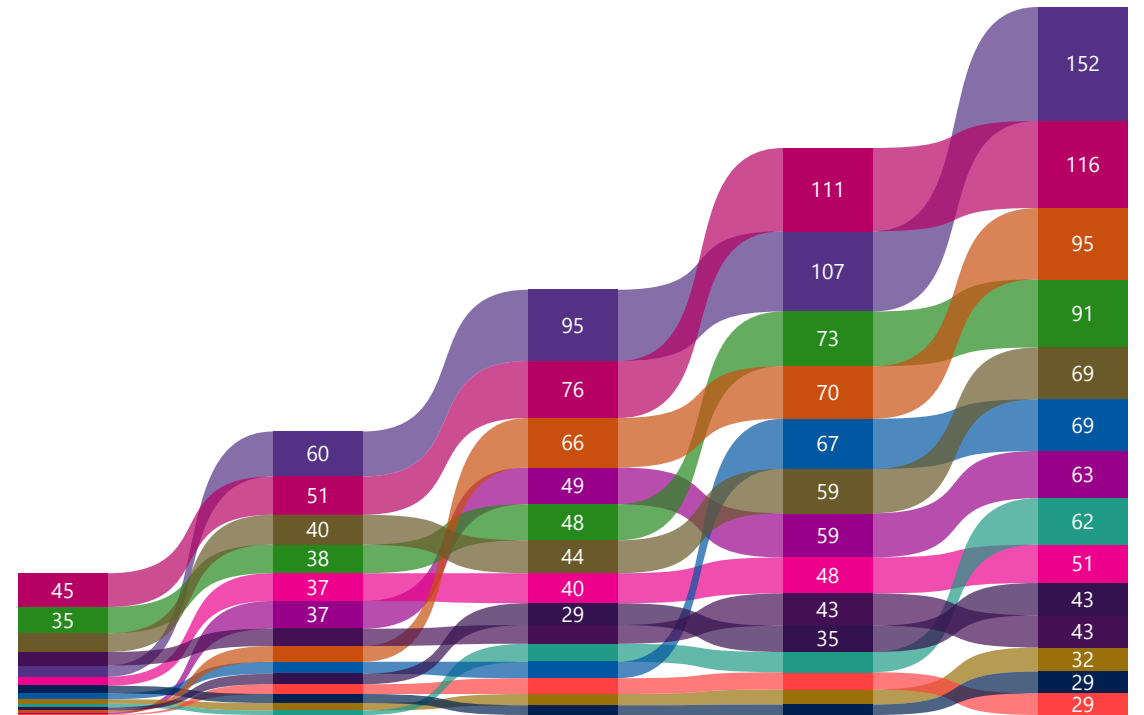

Name	1	2	3	4	5	6	7	8	Total
1 ↑ Claudia Lösch (A)	15	45	35	12	45				152
2 ↓ Richard Lattmann	45	6	25	35	5				116
3 ↑ Max Bühler	3	18	45	4	25				95
4 ↓ Hans Minder (N)	35	3	10	25	18				91
5 Kay Wacker	8	8	6	45	2				69
6 ↑ Thomas Krutzler	25	15	4	15	10				69
7 ↓ Andrin Altherr	2	35	12	10	4				63
8 ↑ Gabor Szucs (N)	5	1	18	3	35				62
9 ↓ Christian Müller (N)	12	25	3	8	3				51
10 ↓ Paul Roger Ratcliffe	18	5	2	18	0				43
11 ↓ Thomas Bollmann (A)	4	10	15	6	8				43
12 ↑ Daniel Hasler	6	4	5	5	12				32
13 ↑ Lucas Orellano (A)	10	2	1	1	15				29
14 ↓ David Schärli (N)	1	12	8	2	6				29

- Andrin Altherr
- Christian Müller (N)
- Claudia Lösch (A)
- Daniel Hasler
- David Schärli (N)
- Gabor Szucs (N)
- Hans Minder (N)
- Kay Wacker
- Lucas Orellano (A)
- Max Bühler
- Paul Roger Ratcliffe
- Richard Lattmann
- Thomas Bollmann (A)
- Thomas Krutzler

Name	1	%	#	2	%	#	3	%	#	4	%	#	5	%	#	6	%	#	7	%	#	8	%	#	
Andrin Altherr	10610	60%	13	14830	80%	2	↑	13920	75%	6	↓	15970	85%	7	↓	10830	60%	11	↓						
Christian Müller (N)	12460	70%	6	14220	75%	3	↑	11820	65%	12	↓	15870	85%	8	↑	10780	60%	12	↓						
Claudia Lösch (A)	12940	70%	5	15130	80%	1	↑	16470	85%	2	↓	16260	85%	6	↓	17340	85%	1	↑						
Daniel Hasler	12130	65%	9	11110	60%	11	↓	11940	65%	10	↑	14970	80%	10	→	13950	75%	6	↑						
David Schärli (N)	9710	55%	14	13560	75%	6	↑	13280	70%	8	↓	13260	70%	13	↓	12810	70%	9	↑						
Gabor Szucs (N)	11890	65%	10	10000	55%	14	↓	14660	80%	4	↑	13270	70%	12	↓	16170	85%	2	↑						
Hans Minder (N)	14500	80%	2	10840	60%	12	↓	13600	75%	7	↑	17160	90%	3	↑	15560	80%	4	↓						
Kay Wacker	12180	65%	8	12130	65%	8	→	12250	65%	9	↓	19720	95%	1	↑	10040	55%	13							
Lucas Orellano (A)	12320	65%	7	10190	55%	13	↓	9170	50%	14	↓	13140	70%	14	→	14820	80%	5	↑						
Max Bühler	10970	60%	12	13980	75%	4	↑	19170	90%	1	↑	14880	80%	11	↓	16050	85%	3	↑						
Paul Roger Ratcliffe	14010	70%	4	11230	60%	10	↓	11750	65%	13	↓	16440	85%	4	↑	0	0%	14	↓						
Richard Lattmann	18100	95%	1	12050	85%	9	↓	15120	85%	3	↑	17680	100%	2	↑	12080	80%	10	↓						
Thomas Bollmann (A)	11190	60%	11	12320	65%	7	↑	14160	75%	5	↑	15280	80%	9	↓	12960	70%	8	↑						
Thomas Krutzler	14070	75%	3	13860	75%	5	↓	11850	65%	11	↓	16370	85%	5	↑	13890	75%	7	↓