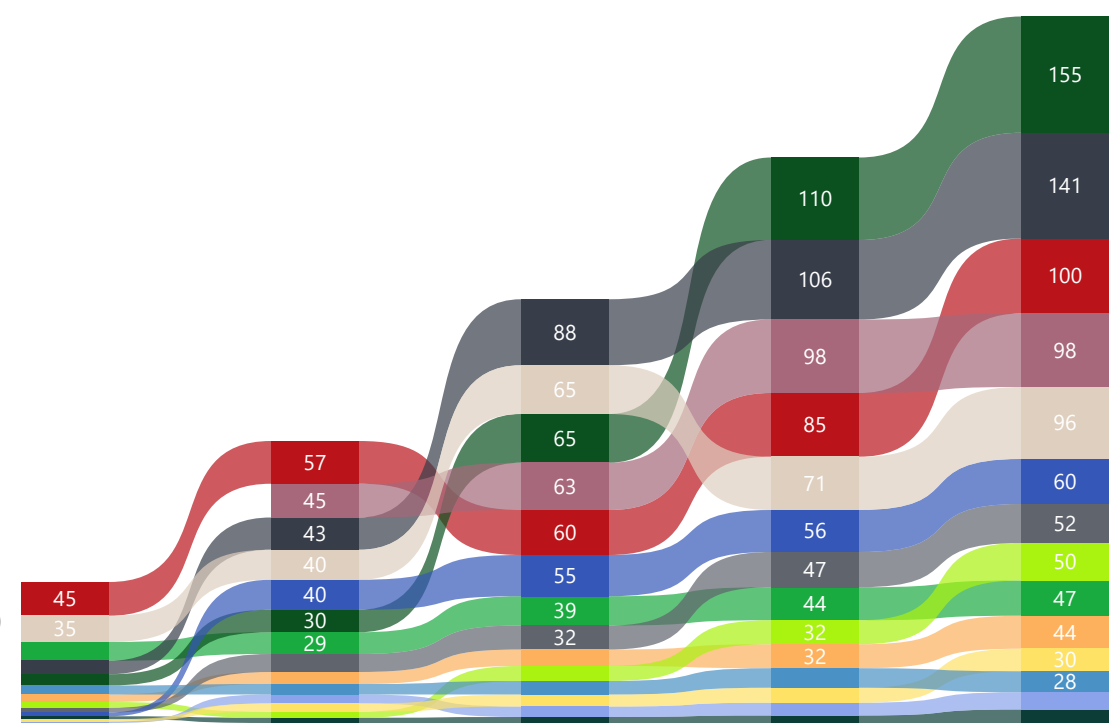

Name	1	2	3	4	5	6	7	8	Total
1 Eva Keller	15	15	35	45	45				155
2 Kevin Meier	18	25	45	18	35				141
3 ↑ Andreas Vetter	45	12	3	25	15				100
4 ↓ Salil Apte	0	45	18	35	0				98
5 Sebastian Küppers (A)	35	5	25	6	25				96
6 Sam Klein (N)	5	35	15	1	4				60
7 Melk von Flüe	6	18	8	15	5				52
8 ↑ Matthias Lauper	8	0	12	12	18				50
9 ↓ Alessandro Occhipinti	25	4	10	5	3				47
10 Marco Haller	10	6	6	10	12				44
11 ↑ Rolf Schneebeli (A)	3	8	5	4	10				30
12 ↓ Theo Stalder (N)	12	2	4	8	2				28
13 Reto Ghezzi	2	10	2	3	6				23
14 Christian Brunner (N)	4	3	1	2	8				18

- Alessandro Occhipinti
- Andreas Vetter
- Christian Brunner (N)
- Eva Keller
- Kevin Meier
- Marco Haller
- Matthias Lauper
- Melk von Flüe
- Reto Ghezzi
- Rolf Schneebeli (A)
- Salil Apte
- Sam Klein (N)
- Sebastian Küppers (A)
- Theo Stalder (N)

Name	1	%	#	2	%	#	3	%	#	4	%	#	5	%	#	6	%	#	7	%	#	8	%	#	
Alessandro Occhipinti	13410	70%	3	10160	55%	11	↓	13310	70%	7	↑	12970	65%	10	↓	9450	50%	12	↓						
Andreas Vetter	16440	85%	1	12020	65%	6	↓	10080	55%	12	↓	16360	85%	3	↑	12150	65%	5	↓						
Christian Brunner (N)	10130	55%	11	10000	55%	12	↓	9060	50%	14	↓	12070	65%	13	↑	11000	60%	8	↑						
Eva Keller	12130	65%	5	12080	65%	5	→	15050	75%	2	↑	19000	90%	1	↑	15980	85%	1	→						
Kevin Meier	12230	65%	4	15120	80%	3	↑	15440	80%	1	↑	15500	80%	4	↓	15100	80%	2	↑						
Marco Haller	11470	65%	7	10750	60%	9	↓	12670	70%	9	→	14140	75%	7	↑	11820	65%	6	↑						
Matthias Lauper	11280	65%	8	0	0%	14	↓	13430	75%	6	↑	14300	75%	6	→	12430	70%	4	↑						
Melk von Flüe	11170	60%	9	13290	70%	4	↑	13090	70%	8	↓	14970	75%	5	↑	10450	55%	10	↓						
Reto Ghezzi	9030	50%	13	11570	70%	7	↑	9840	55%	13	↓	12310	80%	12	↑	10960	60%	9	↑						
Rolf Schneebeli (A)	9790	55%	12	10820	60%	8	↑	12580	70%	10	↓	12730	70%	11	↓	11700	65%	7	↑						
Salil Apte	0	0%	14	16480	85%	1	↑	13740	75%	4	↓	17160	90%	2	↑	0	0%	14							
Sam Klein (N)	10920	60%	10	16370	85%	2	↑	13630	75%	5	↓	10130	55%	14	↓	9920	55%	11	↑						
Sebastian Küppers (A)	14330	75%	2	10590	60%	10	↓	13950	75%	3	↑	13160	70%	9	↓	12960	70%	3	↑						
Theo Stalder (N)	11740	70%	6	8550	50%	13	↓	11420	65%	11	↑	13820	75%	8	↑	8570	50%	13	↓