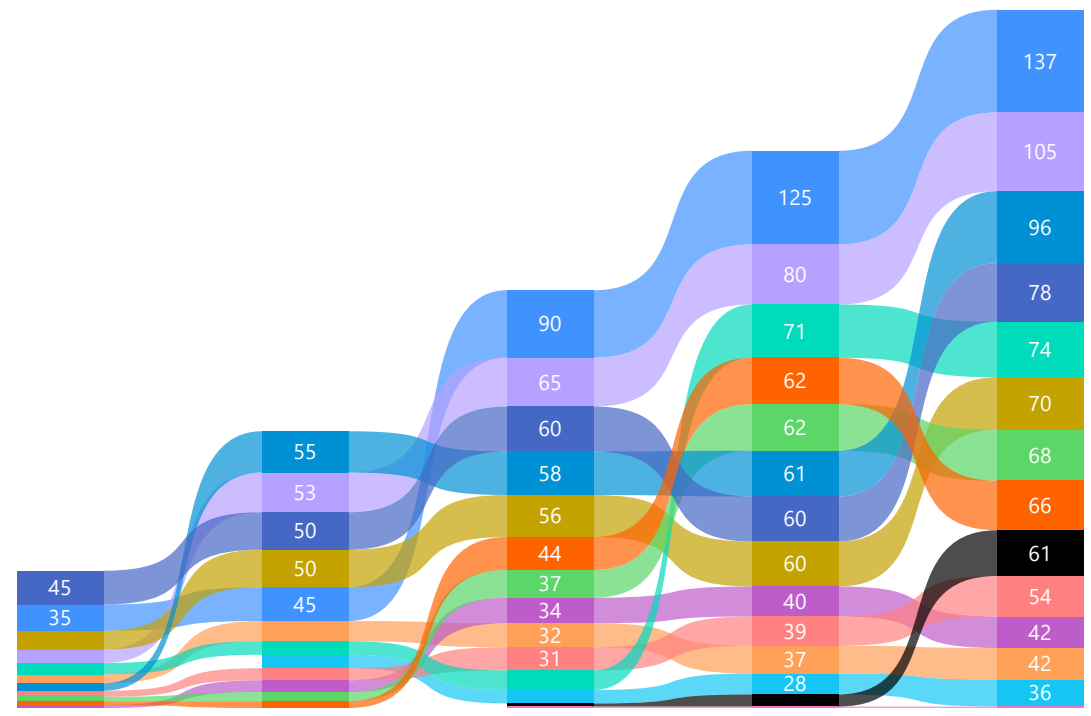

Name	1	2	3	4	5	6	7	8	Total
1 Angelo Marras (A)	35	10	45	35	12				137
2 Monika Sarbach	18	35	12	15	25				105
3 ↑ Samuel Felder (A)	10	45	3	3	35				96
4 ↑ Simon Luck	45	5	10	0	18				78
5 ↓ Raffi Büchler	15	3	8	45	3				74
6 ↑ Norwin Amiet (N)	25	25	6	4	10				70
7 ↓ Rebekka Holzer	6	6	25	25	6				68
8 ↓ Tobias Specht	5	4	35	18	4				66
9 ↑ Renato Carlotti	0	0	4	12	45				61
10 Patrick Kreis	8	8	15	8	15				54
11 ↓ Dominik Jordan (A)	4	12	18	6	2				42
12 ↓ Charlie Sarbach (N)	12	15	5	5	5				42
13 ↓ Andy Frei	0	18	0	10	8				36
14 Giorgi Shalamberidze (N)	0	0	2	0	0				2

- Andy Frei
- Angelo Marras (A)
- Charlie Sarbach (N)
- Dominik Jordan (A)
- Giorgi Shalamberidze (N)
- Monika Sarbach
- Norwin Amiet (N)
- Patrick Kreis
- Raffi Büchler
- Rebekka Holzer
- Renato Carlotti
- Samuel Felder (A)
- Simon Luck
- Tobias Specht

Name	1	%	#	2	%	#	3	%	#	4	%	#	5	%	#	6	%	#	7	%	#	8	%	#	
Andy Frei	0	0%	12	14000	90%	4	↑	0	0%	14	↓	14690	85%	7	↑	12660	75%	8	↓						
Angelo Marras (A)	15540	80%	2	12840	70%	7	↓	17870	90%	1	↑	18390	90%	2	↓	13900	75%	6	↓						
Charlie Sarbach (N)	14650	75%	6	13170	70%	5	↑	11990	65%	10	↓	13050	70%	10	→	11330	60%	10	→						
Dominik Jordan (A)	9170	50%	11	12970	70%	6	↑	16070	85%	4	↑	13900	75%	9	↓	9110	50%	13	↓						
Giorgi Shalamberidze (N)	0	0%	12	0	0%	13	↓	7970	45%	13	→	0	0%	13	→	0	0%	14	↓						
Monika Sarbach	15220	80%	4	15030	80%	2	↑	14960	80%	6	↓	15200	80%	5	↑	15110	80%	3	↑						
Norwin Amiet (N)	15380	80%	3	14030	75%	3	→	13680	75%	9	↓	12170	65%	11	↓	13610	75%	7	↑						
Patrick Kreis	13750	75%	8	12730	70%	8	→	15890	85%	5	↑	14540	80%	8	↓	14020	75%	5	↑						
Raffi Büchler	15030	80%	5	2750	15%	12	↓	13910	75%	8	↑	19830	95%	1	↑	10750	60%	12	↓						
Rebekka Holzer	12230	70%	9	12400	75%	9	→	16160	90%	3	↑	16850	90%	3	→	11600	70%	9	↓						
Renato Carlotti	0	0%	12	0	0%	13	↓	11980	65%	11	↑	14760	80%	6	↑	16890	90%	1	↑						
Samuel Felder (A)	13950	75%	7	15590	85%	1	↑	11290	65%	12	↓	11730	65%	12	→	16040	85%	2	↑						
Simon Luck	16800	85%	1	11920	65%	10	↓	14570	80%	7	↑	0	0%	13	↓	14480	75%	4	↑						
Tobias Specht	11490	65%	10	11070	65%	11	↓	17120	90%	2	↑	15430	85%	4	↓	10830	65%	11	↓