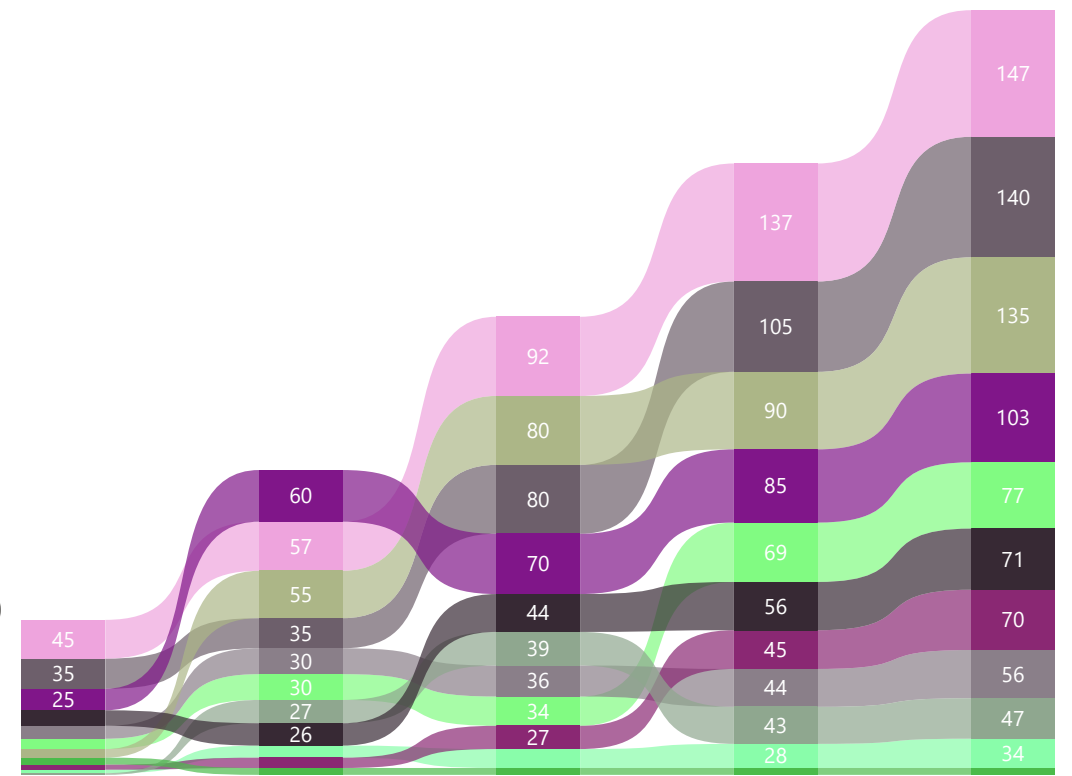

Name	1	2	3	4	5	6	7	8	Total
1 Gilles Bertholet (A)	45	12	35	45	10				147
2 Beat Rölli (A)	35	0	45	25	35				140
3 Jenny Bertholet	10	45	25	10	45				135
4 Ramon Lock	25	35	10	15	18				103
5 Beatrice Racine	12	18	4	35	8				77
6 Therese Elisabeth Müller (A)	18	8	18	12	15				71
7 Manuela Schwegler	6	6	15	18	25				70
8 David Lüthold	15	15	6	8	12				56
9 Marius Müller	2	25	12	4	4				47
10 Jennifer Krebs	4	10	8	6	6				34
11 Valentin Züsli	8	0	0	0	0				8
12 Christian Karl Pratsch (N)	0	0	0	0	0				0

- Beat Rölli (A)
- Beatrice Racine
- Christian Karl Pratsch (N)
- David Lüthold
- Gilles Bertholet (A)
- Jennifer Krebs
- Jenny Bertholet
- Manuela Schwegler
- Marius Müller
- Ramon Lock
- Therese Elisabeth Müller (A)
- Valentin Züsli

Name	1	%	#	2	%	#	3	%	#	4	%	#	5	%	#	6	%	#	7	%	#	8	%	#	
Beat Rölli (A)	10890	60%	2	0	0%	10	↓	14000	80%	1	↑	13230	75%	3	↓	10600	60%	2	↑						
Beatrice Racine	8150	45%	6	8720	50%	4	↑	3560	20%	10	↓	13400	75%	2	↑	8040	45%	8	↓						
Christian Karl Pratsch (N)	0	0%	12	0	0%	10	↑	0	0%	11	↓	0	0%	11	→	0	0%	11	→						
David Lüthold	8620	50%	5	8280	50%	5	→	5100	30%	9	↓	9270	55%	8	↑	8640	50%	6	↑						
Gilles Bertholet (A)	11460	65%	1	8270	45%	6	↓	12230	65%	2	↑	14340	75%	1	↑	8280	45%	7	↓						
Jennifer Krebs	6420	35%	10	8230	45%	7	↑	7000	40%	8	↓	8830	50%	9	↓	7370	40%	9	→						
Jenny Bertholet	7830	45%	7	10840	60%	1	↑	11990	65%	3	↓	10280	55%	7	↓	10750	60%	1	↑						
Manuela Schwegler	7250	40%	9	3600	20%	9	→	10680	60%	5	↑	11260	60%	4	↑	9910	55%	3	↑						
Marius Müller	5480	30%	11	8990	50%	3	↑	9140	50%	6	↓	8140	45%	10	↓	5390	30%	10	→						
Ramon Lock	10210	55%	3	10150	55%	2	↑	8250	45%	7	↓	10900	60%	5	↑	9260	50%	4	↑						
Therese Elisabeth Müller (A)	9200	50%	4	7950	45%	8	↓	11730	65%	4	↑	10880	60%	6	↓	9190	50%	5	↑						
Valentin Züsli	7320	40%	8	0	0%	10	↓	0	0%	11	↓	0	0%	11	→	0	0%	11	→