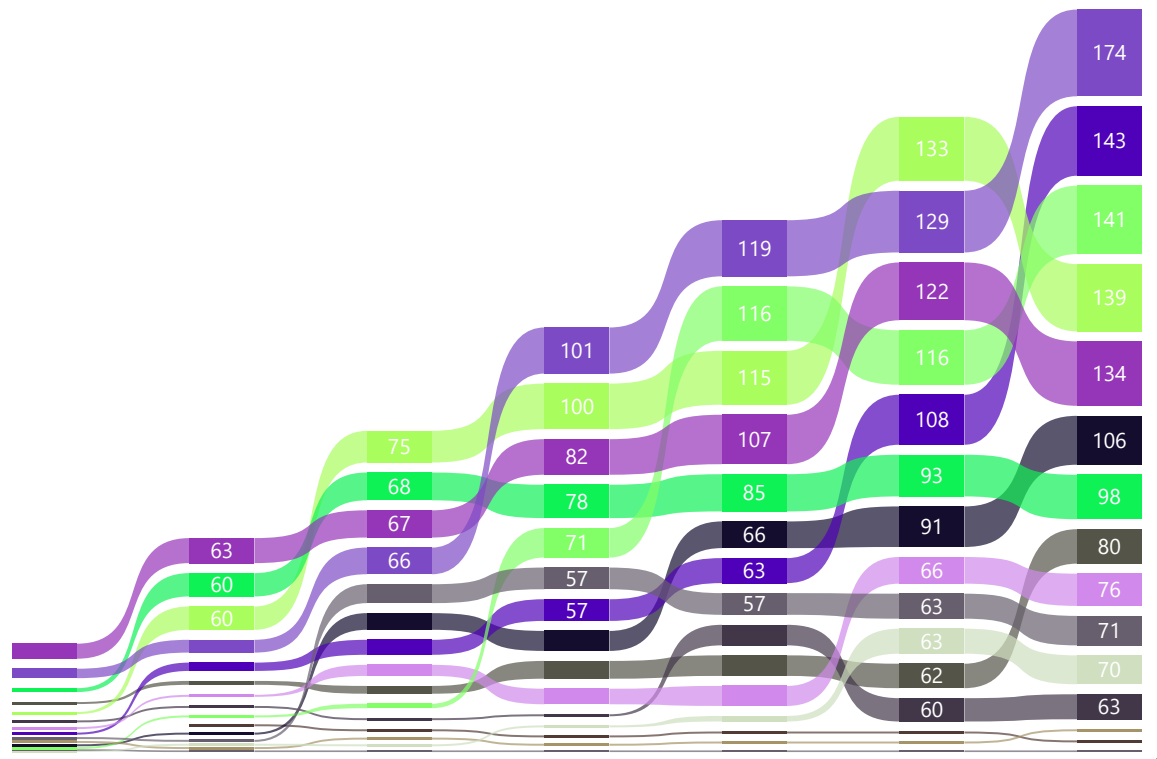

Name	1	2	3	4	5	6	7	8	Total
1 ↑ Theo Stalder (A)	35	6	25	35	18	10	45		174
2 ↑ Jenny Bertholet	8	25	12	12	6	45	35		143
3 ↑ Peter Staub (A)	4	12	10	45	45	0	25		141
4 ↓ Julian Purtschert	15	45	15	25	15	18	6		139
5 ↓ Roland Bäbi	45	18	4	15	25	15	12		134
6 ↑ Denise Feer	5	8	35	6	12	25	15		106
7 ↓ Marco Arnold	25	35	8	10	7	8	5		98
8 ↑ Isabelle Hayoz	18	7	7	18	5	7	18		80
9 ↓ Mihajlo Nenad	10	10	18	8	8	12	10		76
10 ↓ Valentin Meyer (N)	7	0	45	5	0	6	8		71
11 ↓ Sandro Pichler	2	4	5	7	10	35	7		70
12 Judith Pfister	12	5	3	0	35	5	3		63
13 ↑ Philipp Küng	6	0	6	0	4	0	4		20
14 ↓ Annkathrin Schmidli	0	15	0	0	3	0	0		18
15 Maria Anthi (A)	3	0	0	0	0	0	0		3

- Annkathrin Schmidli
- Denise Feer
- Isabelle Hayoz
- Jenny Bertholet
- Judith Pfister
- Julian Purtschert
- Marco Arnold
- Maria Anthi (A)
- Mihajlo Nenad
- Peter Staub (A)
- Philipp Küng
- Roland Bäbi
- Sandro Pichler
- Theo Stalder (A)
- Valentin Meyer (N)

Name	1	%	#	2	%	#	3	%	#	4	%	#	5	%	#	6	%	#	7	%	#	8	%	#
Annkathrin Schmidli	0	0%	15	10000	55%	5 ↑	0	0%	14 ↓	0	0%	12 ↑	5310	30%	13 ↓	0	0%	12 ↑	0	0%	14 ↓			
Denise Feer	5730	35%	11	8870	50%	8 ↑	15440	80%	2 ↑	6150	35%	10 ↓	10700	55%	6 ↑	10060	55%	3 ↑	8120	50%	5 ↓			
Isabelle Hayoz	8170	60%	4	8240	55%	9 ↓	9470	55%	9 →	9870	65%	4 ↑	8500	55%	11 ↓	8400	50%	9 ↑	9360	55%	4 ↑			
Jenny Bertholet	6010	35%	8	10840	60%	3 ↑	11190	60%	6 ↓	7380	40%	6 →	9710	55%	10 ↓	11170	65%	1 ↑	10580	60%	2 ↓			
Judith Pfister	7180	40%	6	7070	40%	11 ↓	910	5%	13 ↓	0	0%	12 ↑	12310	65%	2 ↑	860	5%	11 ↓	2710	15%	13 ↓			
Julian Purtschert	7670	45%	5	12660	75%	1 ↑	11860	65%	5 ↓	10410	60%	3 ↑	10740	60%	5 ↓	9710	55%	4 ↑	6680	40%	10 ↓			
Marco Arnold	8520	55%	3	12600	65%	2 ↑	10550	55%	8 ↓	6550	35%	7 ↑	10180	55%	9 ↓	8410	45%	8 ↑	6260	35%	11 ↓			
Maria Anthi (A)	2580	15%	13	0	0%	13 →	0	0%	14 ↓	0	0%	12 ↑	0	0%	14 ↓	0	0%	12 ↑	0	0%	14 ↓			
Mihajlo Nenad	6060	45%	7	9140	55%	7 →	12900	70%	4 ↑	6450	35%	8 ↓	10230	55%	8 →	9330	55%	6 ↑	7030	40%	7 ↓			
Peter Staub (A)	5050	30%	12	9350	55%	6 ↑	11150	65%	7 ↓	10700	60%	1 ↑	12500	70%	1 →	0	0%	12 ↓	9650	55%	3 ↑			
Philipp Küng	5810	35%	10	0	0%	13 ↓	9380	50%	10 ↑	0	0%	12 ↓	6130	35%	12 →	0	0%	12 →	4500	25%	12 →			
Roland Bäbi	9920	55%	1	10060	55%	4 ↓	7330	40%	12 ↓	8200	45%	5 ↑	11820	65%	3 ↑	9620	55%	5 ↓	7270	40%	6 ↓			
Sandro Pichler	1770	10%	14	4500	25%	12 ↑	9340	50%	11 ↑	6230	35%	9 ↑	10420	65%	7 ↑	10850	65%	2 ↑	6880	40%	9 ↓			
Theo Stalder (A)	9300	60%	2	7900	50%	10 ↓	15220	80%	3 ↑	10670	60%	2 ↑	11220	65%	4 ↓	9260	55%	7 ↓	10600	60%	1 ↑			
Valentin Meyer (N)	5900	40%	9	0	0%	13 ↓	15600	85%	1 ↑	5300	30%	11 ↓	0	0%	14 ↓	7020	40%	10 ↑	7020	40%	8 ↑