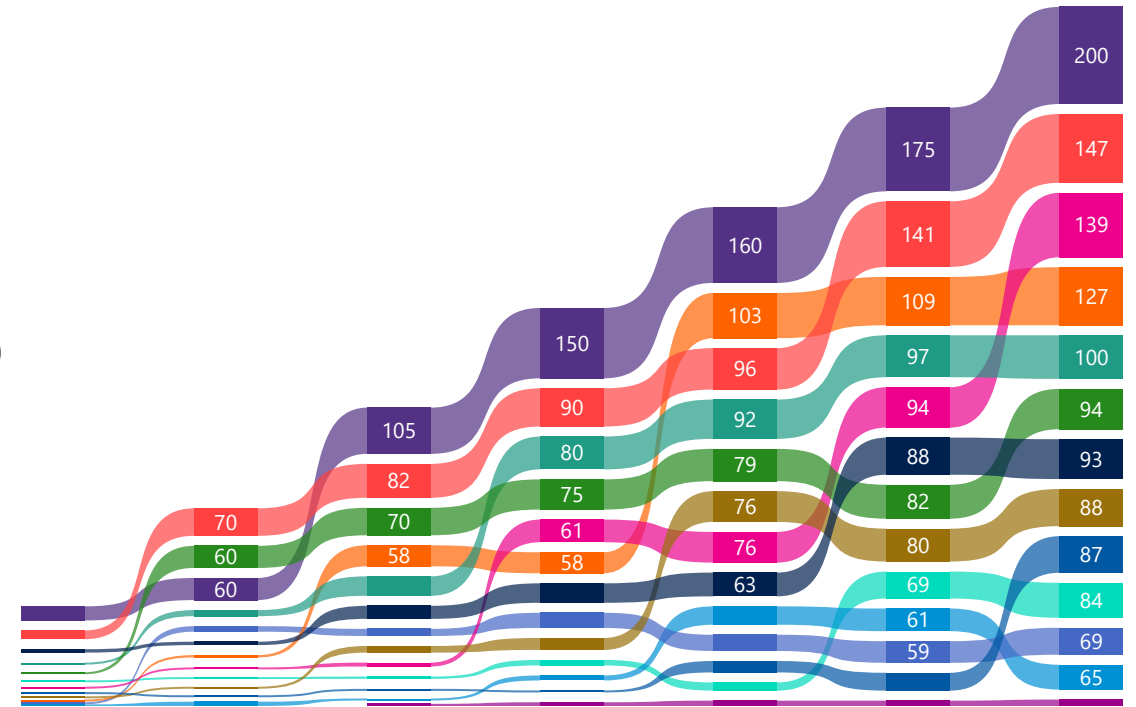

Name	1	2	3	4	5	6	7	8	Total
1 Martin Daniel Heer (N)	45	15	45	45	10	15	25		200
2 Philippe Steiner (A)	35	35	12	8	6	45	6		147
3 ↑ Markus Walser	10	8	8	35	15	18	45		139
4 ↓ Lucas Orellano (N)	5	18	35	0	45	6	18		127
5 ↓ Richard Lattmann (A)	18	12	25	25	12	5	3		100
6 ↑ Samuel Felder	15	45	10	5	4	3	12		94
7 ↓ Tobias Specht	25	0	18	12	8	25	5		93
8 Norwin Amiet (N)	6	10	15	10	35	4	8		88
9 ↑ Sebastian Küppers	8	4	6	4	18	12	35		87
10 ↓ Brigitta Huggel (N)	12	6	5	6	5	35	15		84
11 Gabor Szucs	4	25	3	15	2	10	10		69
12 ↓ Eva Keller	3	5	2	18	25	8	4		65
13 Marco Hauser	0	0	4	3	3	0	2		12
14 Carl Drechsel (A)	0	0	0	0	0	0	0		0

- Brigitta Huggel (N)
- Carl Drechsel (A)
- Eva Keller
- Gabor Szucs
- Lucas Orellano (N)
- Marco Hauser
- Markus Walser
- Martin Daniel Heer (N)
- Norwin Amiet (N)
- Philippe Steiner (A)
- Richard Lattmann (A)
- Samuel Felder
- Sebastian Küppers
- Tobias Specht

Name	1	%	#	2	%	#	3	%	#	4	%	#	5	%	#	6	%	#	7	%	#	8	%	#	
Brigitta Huggel (N)	11390	75%	6	10900	70%	9 ↓	10360	55%	10 ↓	10570	65%	9 ↑	12680	80%	10 ↓	16200	90%	2 ↑	12850	75%	5 ↓				
Carl Drechsel (A)	0	0%	13	0	0%	12 ↑	0	0%	14 ↓	0	0%	13 ↑	0	0%	14 ↓	0	0%	13 ↑	0	0%	14 ↓				
Eva Keller	4380	25%	12	9960	55%	10 ↑	8340	45%	13 ↓	12800	70%	4 ↑	14640	80%	3 ↑	12020	65%	8 ↓	10910	60%	11 ↓				
Gabor Szucs	4430	25%	11	13470	70%	3 ↑	9430	50%	12 ↓	12340	65%	5 ↑	11000	60%	13 ↓	12750	70%	7 ↑	12680	70%	7 →				
Lucas Orellano (N)	8840	50%	10	13450	70%	4 ↑	13460	70%	2 ↑	0	0%	13 ↓	15120	80%	1 ↑	11920	65%	9 ↓	13740	75%	4 ↑				
Marco Hauser	0	0%	13	0	0%	12 ↑	10070	55%	11 ↑	7720	45%	12 ↓	11360	65%	12 →	0	0%	13 ↓	5470	30%	13 →				
Markus Walser	11350	65%	7	11410	65%	8 ↓	11110	60%	8 →	14040	75%	2 ↑	13620	70%	5 ↓	13700	70%	4 ↑	18020	90%	1 ↑				
Martin Daniel Heer (N)	18650	95%	1	12950	75%	5 ↓	17740	95%	1 ↑	14410	80%	1 →	13060	75%	7 ↓	13640	75%	5 ↑	14190	85%	3 ↑				
Norwin Amiet (N)	9420	55%	9	11660	65%	7 ↑	13050	70%	5 ↑	11220	60%	7 ↓	14700	75%	2 ↑	10340	55%	11 ↓	12410	65%	8 ↑				
Philippe Steiner (A)	16200	85%	2	14430	80%	2 →	12110	65%	6 ↓	11150	60%	8 ↓	12840	70%	9 ↓	16350	80%	1 ↑	12090	65%	9 ↓				
Richard Lattmann (A)	13800	75%	4	12730	75%	6 ↓	13180	70%	3 ↑	13370	75%	3 →	13600	75%	6 ↓	11580	65%	10 ↓	10870	60%	12 ↓				
Samuel Felder	12590	75%	5	14730	80%	1 ↑	11220	60%	7 ↓	10560	60%	10 ↓	12410	70%	11 ↓	9790	55%	12 ↓	12780	70%	6 ↑				
Sebastian Küppers	11230	65%	8	9950	55%	11 ↓	10890	60%	9 ↑	10260	55%	11 ↓	13800	75%	4 ↑	13080	70%	6 ↓	17110	90%	2 ↑				
Tobias Specht	14010	85%	3	0	0%	12 ↓	13120	70%	4 ↑	11320	65%	6 ↓	12990	70%	8 ↓	15120	80%	3 ↑	11110	65%	10 ↓