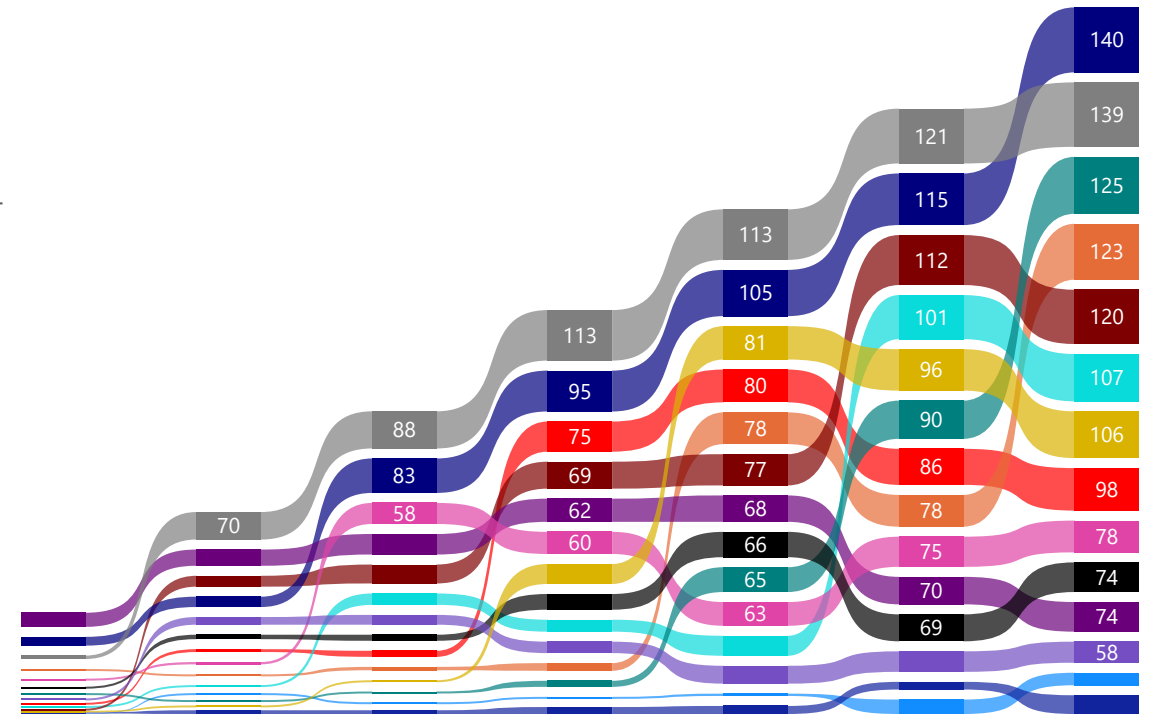

Name	1	2	3	4	5	6	7	8	Total
1 ↑ Manuel Hobiger (M)	35	3	45	12	10	10	25		140
2 ↓ Renate Schär	25	45	18	25	0	8	18		139
3 ↑ Prakhar Gupta	10	0	10	10	35	25	35		125
4 ↑ Dominik Jordan	18	2	5	8	45	0	45		123
5 ↓ Lakshmi Natarajan	4	35	15	15	8	35	8		120
6 ↓ Girish Chandrasekhar	5	10	25	1	15	45	6		107
7 ↓ Thomas Wälchli (N)	3	6	12	35	25	15	10		106
8 ↓ Alex Feist	6	18	6	45	5	6	12		98
9 Patrick Kreis	15	8	35	2	3	12	3		78
10 Max Bühler	45	4	8	5	6	2	4		74
11 Renato Carlotti	12	15	3	18	18	3	5		74
12 Thomas Bollmann	8	25	4	3	12	5	1		58
13 ↑ Andrin Altherr (N)	1	12	2	4	4	4	15		42
14 ↓ Angelo Marras (N)	2	5	0	6	2	18	2		35

- Alex Feist
- Andrin Altherr (N)
- Angelo Marras (N)
- Dominik Jordan
- Girish Chandrasekhar
- Lakshmi Natarajan
- Manuel Hobiger (M)
- Max Bühler
- Patrick Kreis
- Prakhar Gupta
- Renate Schär
- Renato Carlotti
- Thomas Bollmann
- Thomas Wälchli (N)

Name	1	%	#	2	%	#	3	%	#	4	%	#	5	%	#	6	%	#	7	%	#	8	%	#
Alex Feist	14150	75%	9	14750	80%	4	13040	70%	9	20140	90%	1	13340	70%	10	14560	70%	9	14350	75%	6			
Andrin Altherr (N)	9520	55%	14	13250	75%	6	10950	60%	13	11830	65%	11	13250	70%	11	11890	65%	11	14410	80%	5			
Angelo Marras (N)	11740	70%	13	11890	65%	10	0	0%	14	12180	65%	9	11410	60%	13	15640	85%	4	11090	60%	13			
Dominik Jordan	16110	85%	4	8950	50%	13	12150	65%	10	13080	70%	8	18890	95%	1	0	0%	14	16940	90%	1			
Girish Chandrasekhar	13090	75%	10	13050	70%	7	15530	80%	3	10250	55%	14	16250	85%	5	18420	90%	1	13800	75%	9			
Lakshmi Natarajan	13070	75%	11	15440	85%	2	13610	75%	5	14280	75%	5	14410	75%	8	17840	85%	2	13890	75%	8			
Manuel Hobiger (M)	19190	95%	2	11700	65%	12	17870	90%	1	14130	75%	6	14570	80%	7	15260	80%	7	15000	80%	3			
Max Bühler	19770	95%	1	11730	65%	11	13120	70%	8	11850	65%	10	13880	75%	9	11400	60%	13	12320	65%	11			
Patrick Kreis	15810	90%	5	12360	70%	8	16060	85%	2	10770	60%	13	13050	70%	12	15520	85%	6	11900	65%	12			
Prakhar Gupta	14800	75%	7	0	0%	14	13150	70%	7	13490	70%	7	18290	90%	2	16930	85%	3	16730	85%	2			
Renate Schär	16530	85%	3	18980	90%	1	14030	75%	4	15290	80%	3	0	0%	14	14590	80%	8	14820	80%	4			
Renato Carlotti	15730	85%	6	14090	75%	5	11940	65%	12	14470	75%	4	16650	80%	4	11700	65%	12	13540	75%	10			
Thomas Bollmann	14630	75%	8	15190	80%	3	12010	65%	11	11260	60%	12	14790	80%	6	13890	75%	10	10170	55%	14			
Thomas Wälchli (N)	12730	75%	12	11980	70%	9	13190	75%	6	16070	90%	2	17780	95%	3	15630	95%	5	14160	80%	7