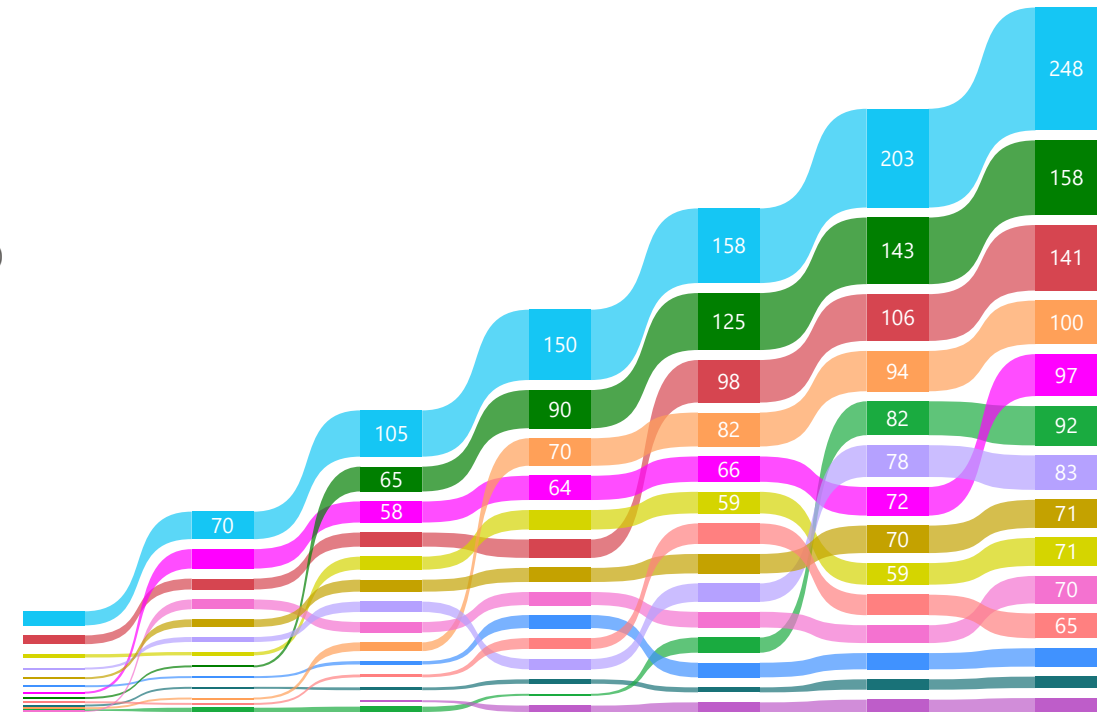

Name	1	2	3	4	5	6	7	8	Total
1 Giorgi Shalamberidze (A)	45	25	35	45	8	45	45		248
2 Manuel Feer	8	12	45	25	35	18	15		158
3 Andi Stolz	35	4	6	8	45	8	35		141
4 Markus Klein (N)	4	6	25	35	12	12	6		100
5 ↑ Daniel Kunz	10	45	3	6	2	6	25		97
6 ↓ Andy Frei (A)	3	5	2	12	25	35	10		92
7 ↓ Philipp Rohrer	18	10	10	0	15	25	5		83
8 ↑ Claudia Lösch	25	0	18	12	4	0	12		71
9 ↓ Rolf Markwalder (N)	15	18	8	4	10	15	1		71
10 ↑ Paul Roger Ratcliffe	2	35	1	5	5	4	18		70
11 ↓ Simon Luck	6	3	15	15	18	0	8		65
12 Lars Lehmann (A)	12	8	5	18	3	3	4		53
13 Andreas Egger (N)	5	15	4	3	1	10	2		40
14 Patrick Hauck	0	0	12	0	6	5	3		26

- Andi Stolz
- Andreas Egger (N)
- Andy Frei (A)
- Claudia Lösch
- Daniel Kunz
- Giorgi Shalamberidze (A)
- Lars Lehmann (A)
- Manuel Feer
- Markus Klein (N)
- Patrick Hauck
- Paul Roger Ratcliffe
- Philipp Rohrer
- Rolf Markwalder (N)
- Simon Luck

Name	1	%	#	2	%	#	3	%	#	4	%	#	5	%	#	6	%	#	7	%	#	8	%	#
Andi Stolz	16900	85%	2	10880	60%	11 ↓	12250	65%	9 ↑	12590	65%	8 ↑	16880	85%	1 ↑	12170	65%	8 ↓	15560	80%	2 ↑			
Andreas Egger (N)	9990	60%	10	13290	70%	5 ↑	10070	55%	11 ↓	10050	55%	12 ↓	10620	55%	14 ↓	12550	70%	7 ↑	10250	55%	13 ↓			
Andy Frei (A)	8810	50%	12	11410	65%	10 ↑	8800	50%	13 ↓	12830	80%	6 ↑	15410	90%	3 ↑	18050	95%	2 ↑	13560	80%	7 ↓			
Claudia Lösch	16870	85%	3	0	0%	13 ↓	13900	70%	4 ↑	12830	70%	6 ↓	11820	60%	11 ↓	0	0%	13 ↓	14140	75%	6 ↑			
Daniel Kunz	10660	60%	7	14440	75%	1 ↑	9360	50%	12 ↓	12240	65%	9 ↑	11160	60%	13 ↓	12100	65%	9 ↑	14940	80%	3 ↑			
Giorgi Shalamberidze (A)	17310	95%	1	14000	80%	3 ↓	17300	90%	2 ↑	14490	80%	1 ↑	12530	75%	8 ↓	18960	95%	1 ↑	16210	95%	1 →			
Lars Lehmann (A)	14030	80%	6	12750	70%	8 ↓	10890	60%	10 ↓	12970	70%	4 ↑	11470	60%	12 ↓	9250	50%	12 →	10880	60%	11 ↑			
Manuel Feer	10570	60%	8	13010	75%	6 ↑	17570	85%	1 ↑	13100	70%	3 ↓	16580	80%	2 ↑	15040	80%	4 ↓	14430	75%	5 ↓			
Markus Klein (N)	9030	50%	11	12420	70%	9 ↑	15040	80%	3 ↑	13850	75%	2 ↑	13940	75%	6 ↓	13040	70%	6 →	11450	60%	9 ↓			
Patrick Hauck	0	0%	14	0	0%	13 ↑	13250	70%	6 ↑	0	0%	13 ↓	12010	65%	9 ↑	11100	70%	10 ↓	10800	70%	12 ↓			
Paul Roger Ratcliffe	6880	40%	13	14360	80%	2 ↑	6390	35%	14 ↓	12230	65%	10 ↑	11900	60%	10 →	11000	60%	11 ↓	14480	75%	4 ↑			
Philipp Rohrer	16210	85%	4	12890	70%	7 ↓	12900	70%	7 →	0	0%	13 ↓	14090	75%	5 ↑	15600	80%	3 ↑	11050	60%	10 ↓			
Rolf Markwalder (N)	15780	90%	5	13390	75%	4 ↑	12660	65%	8 ↓	10790	65%	11 ↓	13320	75%	7 ↑	14020	75%	5 ↑	5410	30%	14 ↓			
Simon Luck	10480	60%	9	9640	55%	12 ↓	13470	70%	5 ↑	12940	75%	5 →	15020	80%	4 ↑	0	0%	13 ↓	12660	70%	8 ↑