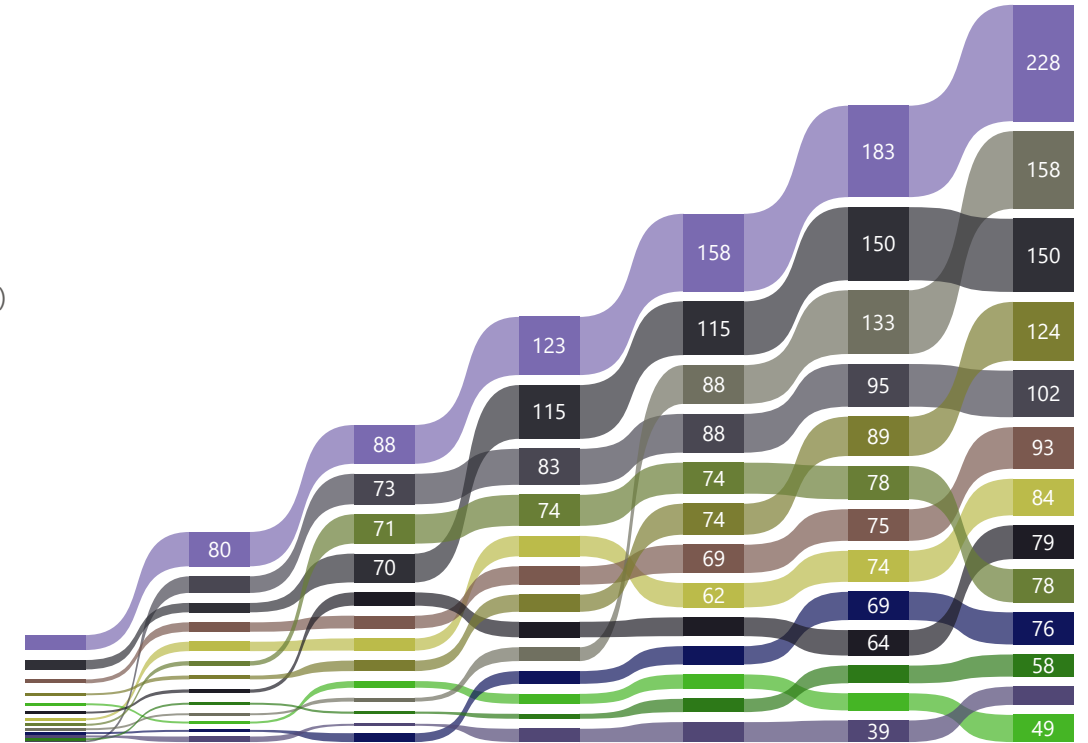

Name	1	2	3	4	5	6	7	8	Total
1 David Naef (A)	45	35	8	35	35	25	45		228
2 ↑ Irena Rullo	7	8	10	18	45	45	25		158
3 ↓ Salil Apte (A)	35	0	35	45	0	35	0		150
4 ↑ Monika Burgener (A)	18	7	12	12	25	15	35		124
5 ↓ Beatrice Racine	3	45	25	10	5	7	7		102
6 ↑ Esther Lagler	25	10	6	10	18	6	18		93
7 ↑ Abhijatha Tripti	10	25	5	15	7	12	10		84
8 ↑ Martin Kumli	12	12	18	4	6	12	15		79
9 ↓ Valentin Züsli	8	18	45	3	0	4	0		78
10 ↓ Manuela Schwegler	6	6	4	25	10	18	7		76
11 Peter Wüthrich	4	15	3	5	15	8	8		58
12 ↑ Steffi Burtschi	5	5	7	7	12	3	12		51
13 ↓ Alain Burtschi	15	0	15	6	8	5	0		49
14 Davide Maggipinto	0	0	0	0	0	0	0		0
14 Hans-Jürg Aeschlimann (N)	0	0	0	0	0	0	0		0

- Abhijatha Tripti
- Alain Burtschi
- Beatrice Racine
- David Naef (A)
- Davide Maggipinto
- Esther Lagler
- Hans-Jürg Aeschlimann (N)
- Irena Rullo
- Manuela Schwegler
- Martin Kumli
- Monika Burgener (A)
- Peter Wüthrich
- Salil Apte (A)
- Steffi Burtschi
- Valentin Züsli

Name	1	%	#	2	%	#	3	%	#	4	%	#	5	%	#	6	%	#	7	%	#	8	%	#			
Abhijatha Tripti	7340	45%	7	9130	55%	3	↑	8850	50%	11	↓	10390	60%	5	↑	8620	50%	9	↓	11560	70%	6	↑	7590	45%	7	↓
Alain Burtschi	8190	50%	5	0	0%	12	↓	11900	65%	5	↑	5090	30%	10	↓	9090	50%	8	↑	9060	50%	11	↓	0	0%	11	→
Beatrice Racine	4700	30%	13	12980	70%	1	↑	12560	65%	3	↓	8040	45%	7	↓	6080	35%	11	↓	9940	55%	9	↑	6940	40%	9	→
David Naef (A)	11410	65%	1	11290	65%	2	↓	10780	60%	8	↓	13870	75%	2	↑	11790	65%	2	→	12940	70%	3	↓	13810	75%	1	↑
Davide Maggipinto	0	0%	14	0	0%	12	↑	0	0%	14	↓	0	0%	14	→	0	0%	12	↑	0	0%	14	↓	0	0%	11	↑
Esther Lagler	9490	55%	3	7960	45%	7	↓	9040	50%	10	↓	8040	45%	7	↑	10350	60%	4	↑	9770	55%	10	↓	9280	50%	4	↑
Hans-Jürg Aeschlimann (N)	0	0%	14	0	0%	12	↑	0	0%	14	↓	0	0%	14	→	0	0%	12	↑	0	0%	14	↓	0	0%	11	↑
Irena Rullo	6790	40%	9	7390	45%	8	↑	11030	60%	7	↑	11760	85%	4	↑	13090	75%	1	↑	14260	90%	1	→	10380	60%	3	↓
Manuela Schwegler	5980	35%	10	7040	40%	10	→	8140	45%	12	↓	13110	70%	3	↑	9750	55%	7	↓	12850	70%	4	↑	6940	40%	9	↓
Martin Kumli	7780	45%	6	8170	45%	6	→	11980	65%	4	↑	4340	25%	12	↓	8010	45%	10	↑	11560	65%	6	↑	8880	50%	5	↑
Monika Burgener (A)	9130	55%	4	7130	40%	9	↓	11890	65%	6	↑	8820	50%	6	→	11460	65%	3	↑	12780	70%	5	↓	10810	60%	2	↑
Peter Wüthrich	4970	30%	12	8790	50%	5	↑	7300	40%	13	↓	4500	25%	11	↑	10140	55%	5	↑	10820	60%	8	↓	7150	40%	8	→
Salil Apte (A)	9910	60%	2	0	0%	12	↓	12990	75%	2	↑	15040	80%	1	↑	0	0%	12	↓	13260	70%	2	↑	0	0%	11	↓
Steffi Burtschi	5370	30%	11	6360	35%	11	→	10350	55%	9	↑	6470	35%	9	→	9980	55%	6	↑	4630	25%	13	↓	8190	45%	6	↑
Valentin Züsli	7120	40%	8	8970	50%	4	↑	16220	85%	1	↑	2770	15%	13		0	0%	12	↑	6180	35%	12	→	0	0%	11	↑