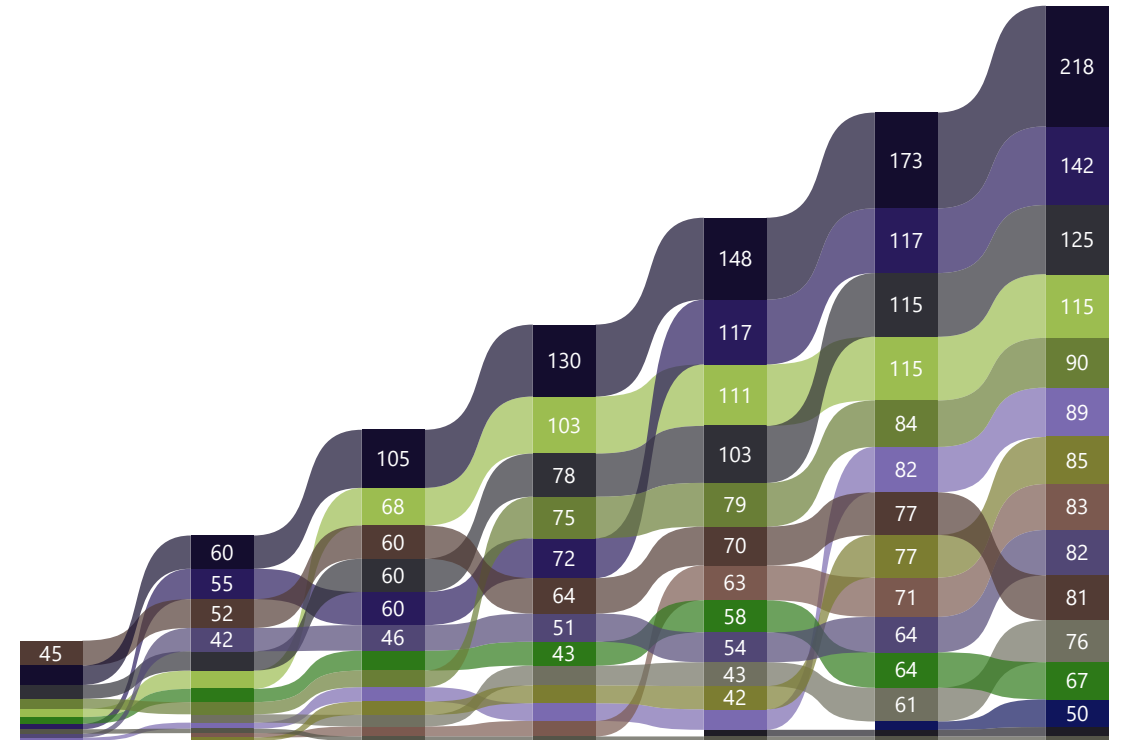

Name	1	2	3	4	5	6	7	8	Total
1 Tim Müller (A)	35	25	45	25	18	25	45		218
2 David Naef	10	45	5	12	45	0	25		142
3 ↑ Nathalie Wüthrich	25	10	25	18	25	12	10		125
4 ↓ Beatrice Racine	15	18	35	35	8	4	0		115
5 Séverine Bertholet	18	4	8	45	4	5	6		90
6 Abhijatha Tripti	6	5	15	6	5	45	7		89
7 ↑ Manuel Stocker (A)	0	6	18	8	10	35	8		85
8 ↑ Clarissa Imoberdorf	0	8	10	10	35	8	12		83
9 ↑ Peter Wüthrich	7	35	4	5	3	10	18		82
10 ↓ Steffi Burtschi	45	7	8	4	6	7	4		81
11 ↑ Grace Nguyen (A)	0	15	6	15	7	18	15		76
12 ↓ Martin Kumli	12	12	12	7	15	6	3		67
13 Hans-Jürg Aeschlimann	0	0	0	0	0	15	35		50
14 Julian Purtschert	0	0	0	0	12	0	5		17
15 Valentin Züsli	8	0	0	0	0	0	0		8

- Abhijatha Tripti
- Beatrice Racine
- Clarissa Imoberdorf
- David Naef
- Grace Nguyen (A)
- Hans-Jürg Aeschlimann
- Julian Purtschert
- Manuel Stocker (A)
- Martin Kumli
- Nathalie Wüthrich
- Peter Wüthrich
- Séverine Bertholet
- Steffi Burtschi
- Tim Müller (A)
- Valentin Züsli

Name	1	%	#	2	%	#	3	%	#	4	%	#	5	%	#	6	%	#	7	%	#	8	%	#			
Abhijatha Tripti	5590	28%	10	6490	35%	11	↓	10700	65%	5	↑	8010	50%	10	↓	5230	35%	11	↓	12520	75%	1	↑	7940	41%	9	↓
Beatrice Racine	11330	52%	5	11350	60%	4	↑	12660	70%	2	↑	10740	60%	2	→	7140	40%	8	↓	4430	25%	12	↓	0	0%	14	↓
Clarissa Imoberdorf	0	0%	11	8790	50%	8	↑	9720	60%	7	→	9210	55%	7	→	8930	55%	2	↑	7660	50%	8	↓	9280	44%	6	↑
David Naef	7650	36%	7	15600	80%	1	↑	9100	50%	11	↓	9260	50%	6	↑	10000	55%	1	↑	0	0%	13		10550	48%	3	↑
Grace Nguyen (A)	0	0%	11	10290	60%	5	↑	9140	50%	10	↓	9390	55%	5	↑	5690	35%	9	↓	9550	55%	4	↑	9780	44%	5	↓
Hans-Jürg Aeschlimann	0	0%	11	0	0%	13	↓	0	0%	13	→	0	0%	13	→	0	0%	14	↓	9180	50%	5	↑	11250	48%	2	↑
Julian Purtschert	0	0%	11	0	0%	13	↓	0	0%	13	→	0	0%	13	→	7420	40%	6	↑	0	0%	13	↓	6870	26%	11	↑
Manuel Stocker (A)	0	0%	11	6610	35%	10	↑	10790	60%	4	↑	9080	50%	8	↓	7340	40%	7	↑	11560	65%	2	↑	8920	41%	8	↓
Martin Kumli	10000	44%	6	10210	55%	6	→	9930	55%	6	→	8240	45%	9	↓	7770	45%	5	↑	6430	35%	10	↓	1620	7%	13	↓
Nathalie Wüthrich	12380	56%	3	9210	50%	7	↓	11610	65%	3	↑	9660	55%	4	↓	8000	45%	3	↑	8700	50%	6	↓	8960	41%	7	↓
Peter Wüthrich	6870	32%	9	15180	80%	2	↑	6970	40%	12	↓	7690	45%	11	↑	1810	10%	13	↓	7900	45%	7	↑	9980	44%	4	↑
Séverine Bertholet	12090	52%	4	6430	35%	12	↓	9230	50%	8	↑	12270	65%	1	↑	2730	15%	12	↓	4510	25%	11	↑	7700	33%	10	↑
Steffi Burtschi	14980	68%	1	6660	35%	9	↓	9230	50%	8	↑	7570	40%	12	↓	5640	30%	10	↑	7480	40%	9	↑	2790	11%	12	↓
Tim Müller (A)	13550	64%	2	12400	70%	3	↓	13710	75%	1	↑	9840	55%	3	↓	7810	45%	4	↓	10360	60%	3	↑	13680	59%	1	↑
Valentin Züsli	7230	32%	8	0	0%	13	↓	0	0%	13	→	0	0%	13	→	0	0%	14	↓	0	0%	13	↑	0	0%	14	↓