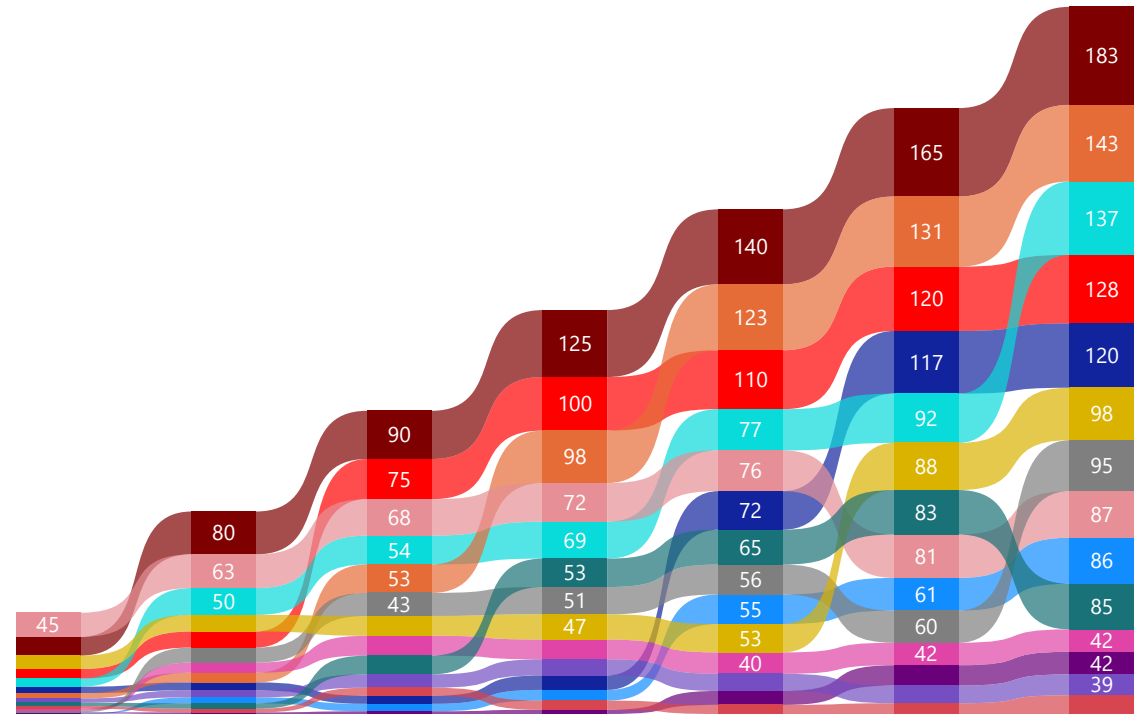

Name	1	2	3	4	5	6	7	8	Total
1 Lakshmi Natarajan	35	45	10	35	15	25	18		183
2 Manuel Hobiger	10	8	35	45	25	8	12		143
3 ↑ Girish Chandrasekhar	15	35	4	15	8	15	45		137
4 ↓ Alex Feist	18	12	45	25	10	10	8		128
5 ↓ Dominik Jordan (N)	12	3	0	12	45	45	3		120
6 Samuel Felder (N)	25	6	6	10	6	35	10		98
7 ↑ Renate Schär	3	25	15	8	5	4	35		95
8 Markus Klein (N)	45	18	5	4	4	5	6		87
9 Angelo Marras	1	10	3	6	35	6	25		86
10 ↓ Thomas Wälchli	6	4	25	18	12	18	2		85
11 Philipp Rohrer	4	15	18	0	3	2	0		42
12 Patrick Kreis	2	1	2	3	18	12	4		42
13 Raffi Büchler (N)	8	5	12	5	2	1	6		39
14 Simon Luck	5	2	8	2	0	3	15		35

- Alex Feist
- Angelo Marras
- Dominik Jordan (N)
- Girish Chandrasekhar
- Lakshmi Natarajan
- Manuel Hobiger
- Markus Klein (N)
- Patrick Kreis
- Philipp Rohrer
- Raffi Büchler (N)
- Renate Schär
- Samuel Felder (N)
- Simon Luck
- Thomas Wälchli

Name	1	%	#	2	%	#	3	%	#	4	%	#	5	%	#	6	%	#	7	%	#	8	%	#
Alex Feist	17310	72%	4	14440	75%	6 ↓	18010	85%	1 ↑	15900	80%	3 ↓	13270	70%	7 ↓	14460	75%	7 →	15380	63%	8 ↓			
Angelo Marras	11500	52%	14	13840	70%	7 ↑	12600	70%	12 ↓	10960	60%	9 ↑	14840	80%	2 ↑	13960	75%	9 ↓	19160	74%	3 ↑			
Dominik Jordan (N)	16890	76%	6	10510	55%	12 ↓	0	0%	14 ↓	13930	75%	6 ↑	17460	90%	1 ↑	19250	95%	1 →	13310	59%	12 ↓			
Girish Chandrasekhar	17230	72%	5	15720	80%	2 ↑	12750	70%	11 ↓	14090	75%	5 ↑	13020	70%	8 ↓	16000	85%	5 ↑	20730	81%	1 ↑			
Lakshmi Natarajan	18390	80%	2	15870	80%	1 ↑	14320	80%	7 ↓	16100	85%	2 ↑	13670	75%	5 ↓	16260	80%	3 ↑	17960	74%	4 ↓			
Manuel Hobiger	16130	68%	7	13330	70%	8 ↓	17610	90%	2 ↑	16750	85%	1 ↑	14730	80%	3 ↓	14080	75%	8 ↓	16060	70%	6 ↑			
Markus Klein (N)	18450	80%	1	14770	75%	4 ↓	12890	70%	10 ↓	10160	55%	11 ↓	11010	60%	11 →	11980	65%	10 ↑	15000	63%	9 ↑			
Patrick Kreis	11740	52%	13	9470	50%	14 ↓	11700	65%	13 ↑	10000	55%	12 ↑	14240	75%	4 ↑	14550	80%	6 ↓	14480	63%	11 ↓			
Philipp Rohrer	13740	60%	11	14700	75%	5 ↑	14920	80%	4 ↑	0	0%	14 ↓	8190	45%	12 ↑	10730	65%	13 ↓	0	0%	14 ↓			
Raffi Büchler (N)	14330	64%	8	12210	65%	10 ↓	14410	80%	6 ↑	10720	60%	10 ↓	7330	40%	13 ↓	9890	55%	14 ↓	15000	67%	9 ↑			
Renate Schär	12740	56%	12	15200	80%	3 ↑	14450	75%	5 ↓	11070	60%	8 ↓	11760	65%	10 ↓	11930	65%	11 ↓	19580	78%	2 ↑			
Samuel Felder (N)	18030	76%	3	12950	70%	9 ↓	13330	70%	9 →	13560	75%	7 ↑	11790	65%	9 ↓	17670	90%	2 ↑	15950	67%	7 ↓			
Simon Luck	13900	64%	10	10280	55%	13 ↓	13740	75%	8 ↑	8340	45%	13 ↓	0	0%	14 ↓	11550	65%	12 ↑	16780	67%	5 ↑			
Thomas Wälchli	13980	64%	9	12150	65%	11 ↓	14980	85%	3 ↑	15060	85%	4 ↓	13630	75%	6 ↓	16210	95%	4 ↑	10370	44%	13 ↓