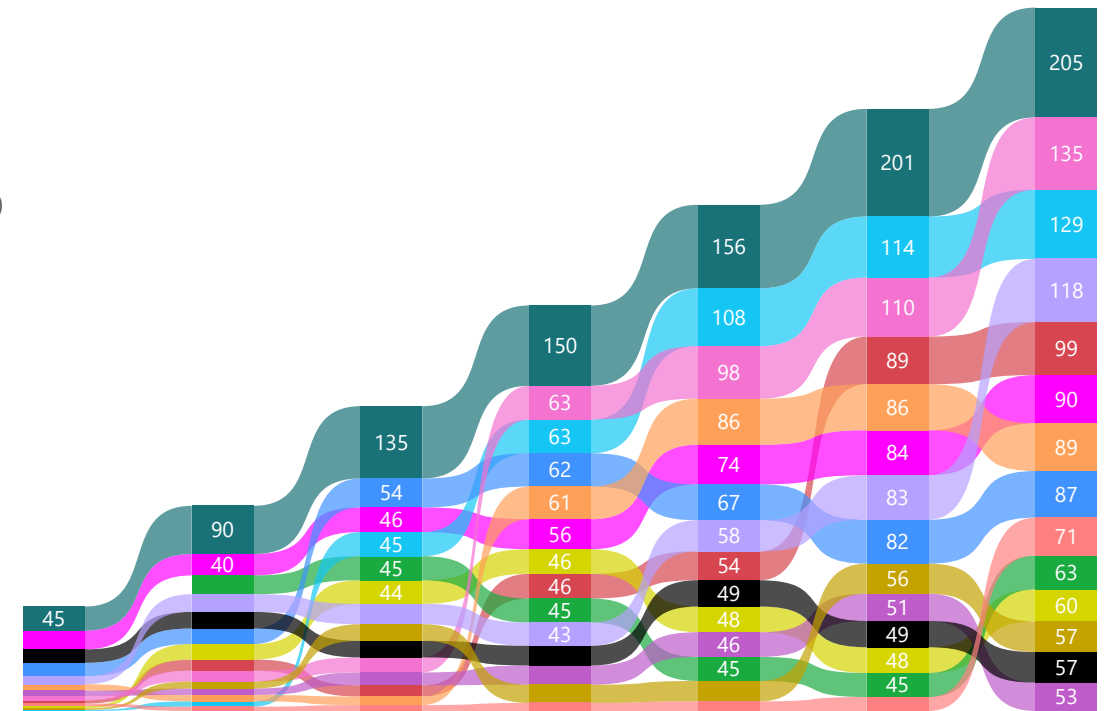

Name	1	2	3	4	5	6	7	8	Total
1 Dominik Jordan	45	45	45	15	6	45	4		205
2 ↑ Raffi Büchler (N)	8	12	8	35	35	12	25		135
3 ↓ Markus Klein	2	8	35	18	45	6	15		129
4 ↑ Samuel Felder (N)	15	18	5	5	15	25	35		118
5 ↓ Andi Stolz (A)	6	15	0	25	8	35	10		99
6 Daniel Kunz	35	5	6	10	18	10	6		90
7 ↓ Max Bühler	12	0	4	45	25	0	3		89
8 Markus Walser	25	4	25	8	5	15	5		87
9 ↑ Thomas Bollmann	5	3	3	4	3	8	45		71
10 ↑ Giorgi Shalamberidze (A)	0	35	10	0	0	0	18		63
11 ↑ Claudia Lösch	4	25	15	2	2	0	12		60
12 ↓ Renato Carloti	25	6	0	6	12	0	8		57
13 ↓ Sebastian Küppers (N)	3	10	18	3	4	18	1		57
14 ↓ Philippe Steiner (A)	10	2	12	12	10	5	2		53

- Andi Stolz (A)
- Claudia Lösch
- Daniel Kunz
- Dominik Jordan
- Giorgi Shalamberidze (A)
- Markus Klein
- Markus Walser
- Max Bühler
- Philippe Steiner (A)
- Raffi Büchler (N)
- Renato Carloti
- Samuel Felder (N)
- Sebastian Küppers (N)
- Thomas Bollmann

Name	1	%	#	2	%	#	3	%	#	4	%	#	5	%	#	6	%	#	7	%	#	8	%	#			
Andi Stolz (A)	8820	50%	9	11330	60%	5	↑	0	0%	13	↓	17980	90%	3	↑	13150	70%	8	↓	14660	80%	2	↑	15750	80%	7	↓
Claudia Lösch	6330	35%	11	13990	75%	3	↑	13570	75%	5	↓	10190	55%	13	→	0	0%	11	↑	15930	80%	6	↑				
Daniel Kunz	13060	70%	2	9330	50%	10	↓	12100	65%	9	↑	15240	80%	7	↑	15550	75%	4	↑	12120	65%	7	↓	14300	75%	9	↓
Dominik Jordan	18410	95%	1	15950	85%	1	→	17810	95%	1	→	16920	85%	5	↓	12720	65%	9	↓	16270	90%	1	↑	13580	75%	11	↓
Giorgi Shalamberidze (A)	0	0%	14	15910	85%	2	↑	12540	75%	7	↓	0	0%	14	↓	0	0%	14	→	0	0%	11	↑	16620	90%	4	↑
Markus Klein	4400	25%	13	10060	55%	8	↑	14070	75%	2	↑	17620	85%	4	↓	17120	90%	1	↑	12020	65%	9	↓	15990	85%	5	↑
Markus Walser	12330	65%	3	9070	50%	11	↓	13890	75%	3	↑	14990	80%	8	↓	12140	65%	10	↓	13890	75%	5	↑	13740	75%	10	↓
Max Bühler	11740	65%	6	0	0%	14	↓	8730	50%	11	↑	19880	95%	1	↑	15690	80%	3	↓	0	0%	11	↓	12670	70%	12	↓
Philippe Steiner (A)	10020	55%	7	7330	40%	13	↓	13520	75%	6	↑	15740	80%	6	→	13170	70%	7	↓	11740	65%	10	↓	10540	60%	13	↓
Raffi Büchler (N)	9580	55%	8	10340	60%	6	↑	12370	70%	8	↓	18930	95%	2	↑	15850	80%	2	→	12810	70%	6	↓	16920	85%	3	↑
Renato Carloti	12330	65%	3	9890	55%	9	↓	0	0%	13	↓	14750	80%	9	↑	13810	75%	6	↑	0	0%	11	↓	14810	80%	8	↑
Samuel Felder (N)	11970	65%	5	12650	70%	4	↑	10240	55%	10	↓	14540	80%	10	→	13820	70%	5	↑	14580	80%	3	↑	17160	85%	2	↑
Sebastian Küppers (N)	4510	25%	12	10170	55%	7	↑	13680	75%	4	↑	10430	60%	12	↓	10700	60%	11	↑	14180	75%	4	↑	9120	50%	14	↓
Thomas Bollmann	7330	40%	10	7430	40%	12	↓	8430	45%	12	→	12410	65%	11	↑	9330	50%	12	↓	12080	65%	8	↑	19210	90%	1	↑