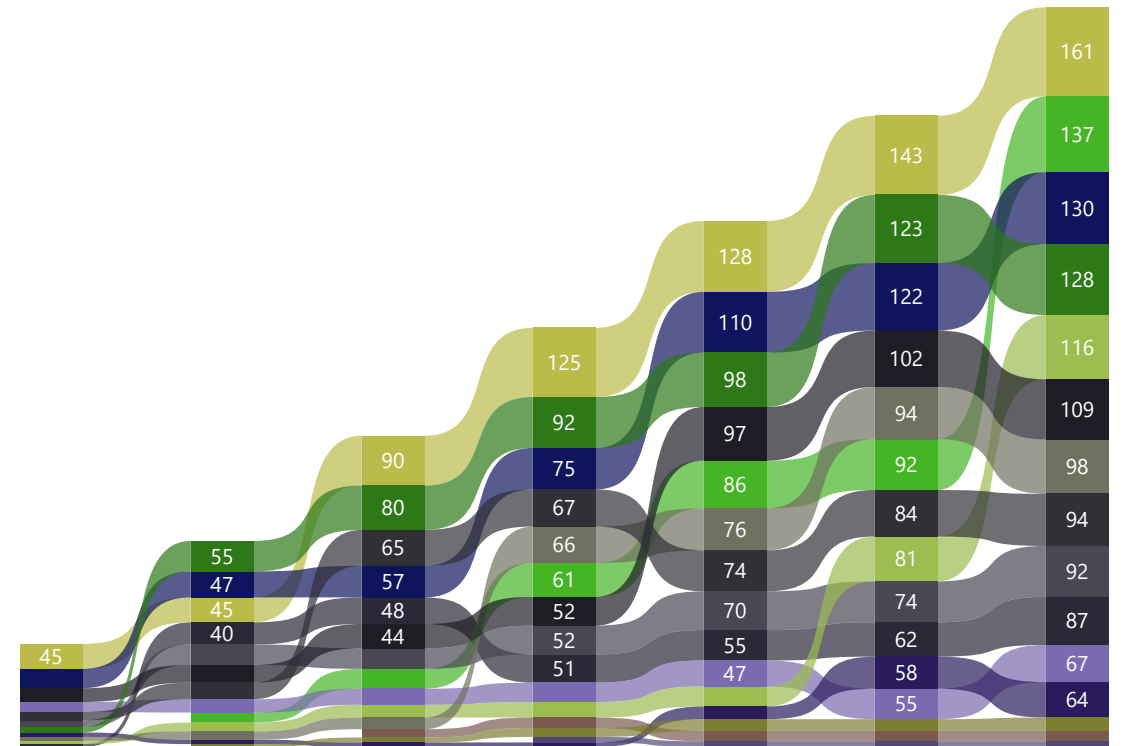

Name	1	2	3	4	5	6	7	8	Total
1 Alain Burtschi	45	0	45	35	3	15	18		161
2 ↑ Andreas Peter (N)	0	18	18	25	25	6	45		137
3 Monika Burgener	35	12	10	18	35	12	8		130
4 ↓ Séverine Bertholet (A)	10	45	25	12	6	25	5		128
5 ↑ David Naef (A)	6	10	7	5	8	45	35		116
6 ↓ Nathalie Wüthrich	25	7	12	8	45	5	7		109
7 ↓ Martin Kumli	7	8	6	45	10	18	4		98
8 ↓ Steffi Burtschi	15	15	35	2	7	10	10		94
9 Beatrice Racine	12	25	0	15	18	4	18		92
10 Abhijatha Tripti	5	35	8	3	4	7	25		87
11 ↑ Clarissa Imoberdorf (A)	18	6	5	6	12	8	12		67
12 ↓ Julian Purtschert	8	0	0	0	15	35	6		64
13 Peter Wüthrich	0	5	4	7	5	0	3		24
14 Hans-Jürg Aeschlimann	0	0	15	4	0	0	0		19
15 Valentin Züsli	0	0	0	10	0	0	0		10

- Abhijatha Tripti
- Alain Burtschi
- Andreas Peter (N)
- Beatrice Racine
- Clarissa Imoberdorf (A)
- David Naef (A)
- Hans-Jürg Aeschlimann
- Julian Purtschert
- Martin Kumli
- Monika Burgener
- Nathalie Wüthrich
- Peter Wüthrich
- Séverine Bertholet (A)
- Steffi Burtschi
- Valentin Züsli

Name	1	%	#	2	%	#	3	%	#	4	%	#	5	%	#	6	%	#	7	%	#	8	%	#
Abhijatha Tripti	5070	30%	11	9830	60%	2	8260	50%	8	8260	50%	13	6870	40%	12	9220	55%	9	11030	70%	3			
Alain Burtschi	11270	60%	1	0	0%	12	12590	70%	1	12880	70%	2	6250	35%	13	10840	60%	5	10950	65%	4			
Andreas Peter (N)	0	0%	12	9150	50%	4	9820	55%	4	12020	65%	3	12530	65%	3	9200	50%	10	13650	75%	1			
Beatrice Racine	7250	40%	6	9430	55%	3	0	0%	13	11500	65%	5	12490	65%	4	5450	30%	12	10950	60%	4			
Clarissa Imoberdorf (A)	8520	50%	4	4770	30%	10	6950	40%	11	10520	65%	10	12200	65%	6	9370	55%	8	10580	60%	6			
David Naef (A)	5440	30%	10	6340	35%	7	7430	45%	9	9860	55%	11	10160	55%	8	14020	75%	1	12310	70%	2			
Hans-Jürg Aeschlimann	0	0%	12	0	0%	12	9690	55%	5	8830	50%	12	0	0%	14	0	0%	13	0	0%	14			
Julian Purtschert	6410	35%	8	0	0%	12	0	0%	13	0	0%	15	12320	65%	5	11140	60%	2	7320	40%	10			
Martin Kumli	6340	35%	9	5370	30%	8	7030	40%	10	13720	75%	1	11200	60%	7	10880	60%	4	5980	35%	12			
Monika Burgener	9130	50%	2	7280	40%	6	8560	50%	7	11720	65%	4	12650	70%	2	10210	55%	6	9750	55%	8			
Nathalie Wüthrich	8600	50%	3	5220	30%	9	8640	50%	6	10600	60%	8	12710	70%	1	8880	50%	11	7880	45%	9			
Peter Wüthrich	0	0%	12	2730	15%	11	4310	25%	12	10580	60%	9	7380	40%	11	0	0%	13	4980	30%	13			
Séverine Bertholet (A)	7230	40%	7	10940	60%	1	9980	55%	3	11020	60%	6	9270	50%	10	11090	60%	3	6920	40%	11			
Steffi Burtschi	8410	45%	5	7350	40%	5	11360	65%	2	7470	40%	14	9360	50%	9	10070	55%	7	10550	65%	7			
Valentin Züsli	0	0%	12	0	0%	12	0	0%	13	10950	60%	7	0	0%	14	0	0%	13	0	0%	14