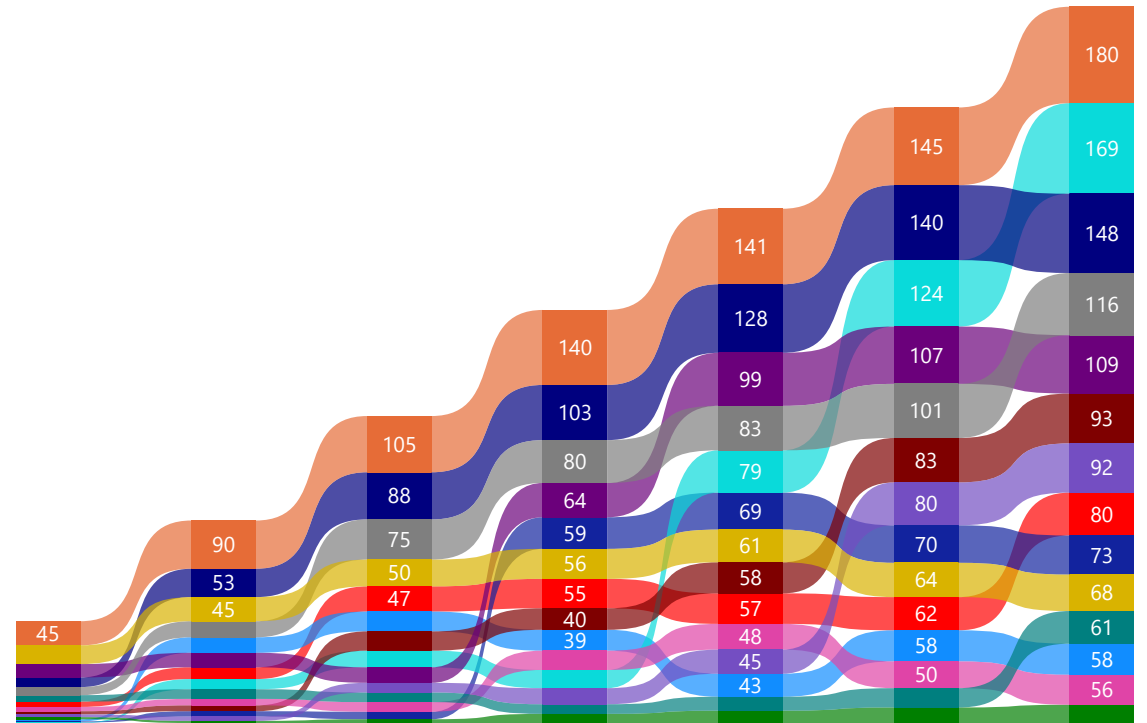

Name	1	2	3	4	5	6	7	8	Total
1 Martin Daniel Heer	45	45	15	35	1	4	35		180
2 ↑ Girish Chandrasekhar	1	18	12	3	45	45	45		169
3 ↓ Manuel Hobiger (M)	18	35	35	15	25	12	8		148
4 ↑ Renate Schär	15	15	45	5	3	18	15		116
5 ↓ Patrick Kreis	25	2	2	35	35	8	2		109
6 Lakshmi Natarajan	6	5	25	4	18	25	10		93
7 Simon Luck (N)	5	3	10	12	15	35	12		92
8 ↑ Alex Feist	10	12	25	8	2	5	18		80
9 ↓ Angelo Marras (N)	2	8	4	45	10	1	3		73
10 ↓ Thomas Wälchli	35	10	5	6	5	3	4		68
11 ↑ Prakhar Gupta	12	6	0	0	8	10	25		61
12 ↓ Andy Frei (N)	4	25	8	2	4	15	0		58
13 ↓ Philipp Rohrer	8	4	6	18	12	2	6		56
14 Manuel Feer	4	0	3	10	6	6	5		34

- Alex Feist
- Andy Frei (N)
- Angelo Marras (N)
- Girish Chandrasekhar
- Lakshmi Natarajan
- Manuel Feer
- Manuel Hobiger (M)
- Martin Daniel Heer
- Patrick Kreis
- Philipp Rohrer
- Prakhar Gupta
- Renate Schär
- Simon Luck (N)
- Thomas Wälchli

Name	1	%	#	2	%	#	3	%	#	4	%	#	5	%	#	6	%	#	7	%	#	8	%	#			
Alex Feist	11360	60%	7	13300	70%	6	↑	13160	70%	3	↑	16480	85%	8	↓	12280	65%	13	↓	14400	75%	10	↑	18510	95%	4	↑
Andy Frei (N)	9610	55%	11	15070	95%	3	↑	10240	60%	8	↓	13460	80%	13	↓	13010	70%	11	↑	16430	95%	5	↑	0	0%	14	↓
Angelo Marras (N)	9090	50%	13	11690	65%	8	↑	8080	45%	11	↓	20040	95%	1	↑	13930	75%	7	↓	11870	65%	14	↓	12890	70%	12	↑
Girish Chandrasekhar	8810	50%	14	14940	80%	4	↑	12170	65%	6	↓	13590	75%	12	↓	19620	90%	1	↑	18080	90%	1	→	21480	95%	1	→
Lakshmi Natarajan	10290	60%	9	10890	60%	10	↓	13160	75%	3	↑	14500	80%	11	↓	14820	80%	4	↑	17200	90%	3	↑	15550	85%	7	↓
Manuel Feer	9610	55%	11	0	0%	14	↓	7310	40%	12	↑	16920	85%	7	↑	13380	70%	9	↓	14460	80%	9	→	13010	70%	10	↓
Manuel Hobiger (M)	14860	75%	4	15740	85%	2	↑	16120	85%	2	→	17450	85%	5	↓	15400	80%	3	↑	15970	85%	6	↓	15540	85%	8	↓
Martin Daniel Heer	17760	90%	1	16390	90%	1	→	12930	75%	5	↓	19170	95%	2	↑	11510	70%	14	↑	13700	80%	11	↑	20640	100%	2	↑
Patrick Kreis	16180	85%	3	8040	50%	13	↓	7010	40%	13	→	19170	95%	2	↑	15740	80%	2	→	14840	80%	8	↓	12670	70%	13	↓
Philipp Rohrer	11050	60%	8	9700	55%	11	↓	10100	55%	9	↑	18410	90%	4	↑	14050	75%	6	↓	11950	65%	13	↓	14650	80%	9	↑
Prakhar Gupta	12010	65%	6	11410	60%	9	↓	0	0%	14	↓	0	0%	14	→	13480	70%	8	↑	15450	80%	7	↑	19740	95%	3	↑
Renate Schär	13640	75%	5	14820	80%	5	→	16840	90%	1	↑	14540	80%	10	↓	12850	70%	12	↓	17000	90%	4	↑	18350	90%	5	↓
Simon Luck (N)	10220	55%	10	9190	50%	12	↓	10910	60%	7	↑	17440	90%	6	↑	14270	75%	5	↑	17830	90%	2	↑	16040	85%	6	↓
Thomas Wälchli	17360	85%	2	12600	85%	7	↓	8150	50%	10	↓	15420	90%	9	↑	13140	70%	10	↓	12830	80%	12	↓	12990	75%	11	↑