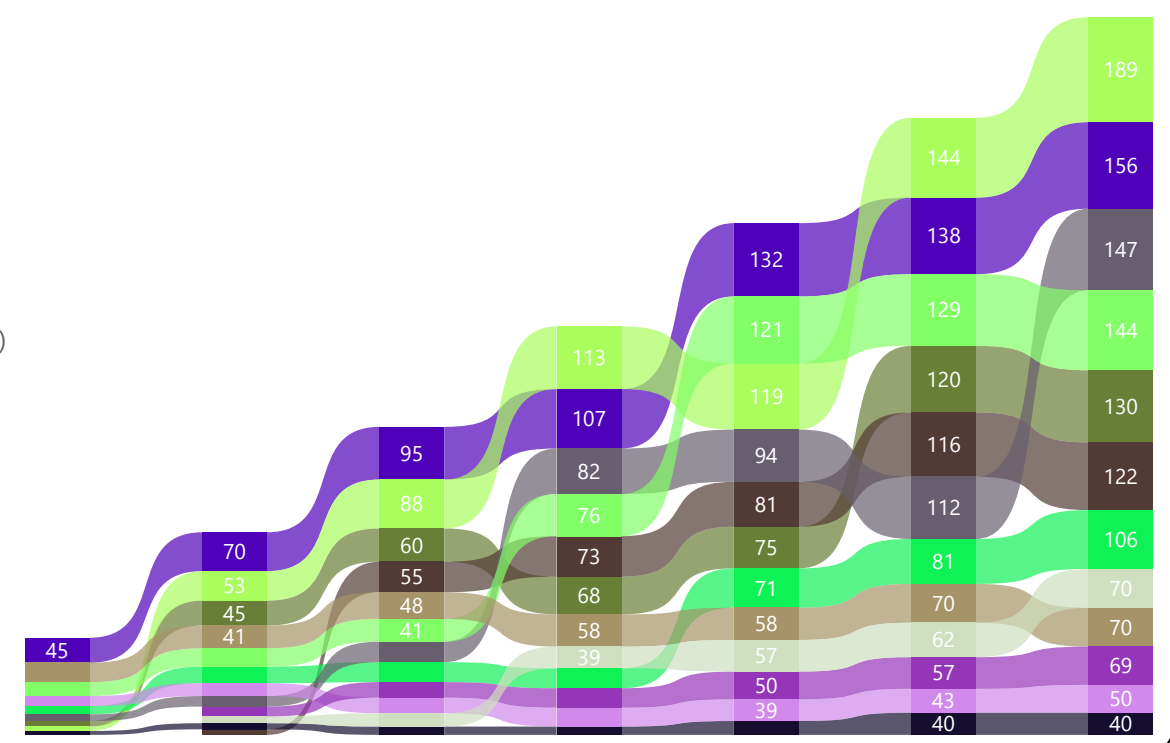

Name	1	2	3	4	5	6	7	8	Total
1 René Achterberg (A)	8	45	35	25	6	25	45		189
2 Mihajlo Nenad	45	25	25	12	25	6	18		156
3 ↑ Roman Walser (A)	12	7	18	45	12	18	35		147
4 ↓ Simon Kaufmann	25	8	8	35	45	8	15		144
5 ↓ Denise Feer	10	35	15	8	7	45	10		130
6 ↓ Isabelle Hayoz	0	10	45	18	8	35	6		122
7 Roland Bäbi	15	15	6	0	35	10	25		106
8 Stefan Ulrich	35	6	7	10	0	12	0		70
9 Valentin Meyer	0	12	12	15	18	5	8		70
10 Theo Stalder (A)	0	18	10	7	15	7	12		69
11 Sandro Pichler	18	5	5	6	5	4	7		50
12 Judith Pfister	7	4	4	0	10	15	0		40
13 Maria Anthi	0	0	0	0	0	0	0		0
13 Monika Kissling	0	0	0	0	0	0	0		0
13 Philipp Küng	0	0	0	0	0	0	0		0

- Denise Feer
- Isabelle Hayoz
- Judith Pfister
- Maria Anthi
- Mihajlo Nenad
- Monika Kissling
- Philipp Küng
- René Achterberg (A)
- Roland Bäbi
- Roman Walser (A)
- Sandro Pichler
- Simon Kaufmann
- Stefan Ulrich
- Theo Stalder (A)
- Valentin Meyer

Name	1	%	#	2	%	#	3	%	#	4	%	#	5	%	#	6	%	#	7	%	#	8	%	#	
Denise Feer	7590	45%	7	9970	55%	2 ↑	7860	45%	5 ↓	9030	50%	8 ↓	8960	50%	9 ↓	12510	70%	1 ↑	8670	55%	7 ↓				
Isabelle Hayoz	0	0%	10	6390	45%	7 ↑	10550	70%	1 ↑	11400	70%	4 ↓	9890	60%	8 ↓	12370	75%	2 ↑	2290	15%	10 ↓				
Judith Pfister	890	5%	9	2790	15%	12 ↓	950	5%	12 →	0	0%	11 ↑	9900	55%	7 ↑	11750	65%	5 ↑	0	0%	11 ↓				
Maria Anthi	0	0%	10	0	0%	13 ↓	0	0%	13 →	0	0%	11 ↑	0	0%	12 ↓	0	0%	13 ↓	0	0%	11 ↑				
Mihajlo Nenad	12140	65%	1	9570	60%	3 ↓	9540	55%	3 →	11120	65%	6 ↓	11560	65%	3 ↑	8060	50%	10 ↓	11880	70%	4 ↑				
Monika Kissling	0	0%	10	0	0%	13 ↓	0	0%	13 →	0	0%	11 ↑	0	0%	12 ↓	0	0%	13 ↓	0	0%	11 ↑				
Philipp Küng	0	0%	10	0	0%	13 ↓	0	0%	13 →	0	0%	11 ↑	0	0%	12 ↓	0	0%	13 ↓	0	0%	11 ↑				
René Achterberg (A)	4450	25%	8	10200	55%	1 ↑	10500	55%	2 ↓	12140	65%	3 ↓	8760	45%	10 ↓	12180	65%	3 ↑	16960	85%	1 ↑				
Roland Bäbi	9190	50%	5	7200	40%	5 →	4420	25%	10 ↓	0	0%	11 ↓	12300	65%	2 ↑	10590	60%	7 ↓	14220	75%	3 ↑				
Roman Walser (A)	7890	45%	6	6230	35%	9 ↓	9000	50%	4 ↑	14650	75%	1 ↑	10090	55%	6 ↓	11910	65%	4 ↑	14640	80%	2 ↑				
Sandro Pichler	9260	50%	4	4600	25%	11 ↓	3640	20%	11 →	3720	20%	10 ↑	6460	35%	11 ↓	5450	30%	12 ↓	3780	20%	9 ↑				
Simon Kaufmann	10040	55%	3	6290	35%	8 ↓	5500	30%	8 →	12480	70%	2 ↑	13270	70%	1 ↑	9740	55%	8 ↓	11600	60%	5 ↑				
Stefan Ulrich	11900	65%	2	5970	35%	10 ↓	4730	25%	9 ↑	9960	60%	7 ↑	0	0%	12 ↓	10970	65%	6 ↑	0	0%	11 ↓				
Theo Stalder (A)	0	0%	10	8680	50%	4 ↑	5920	35%	7 ↓	8240	50%	9 ↓	10960	65%	5 ↑	9480	55%	9 ↓	10750	65%	6 ↑				
Valentin Meyer	0	0%	10	7150	40%	6 ↑	7050	40%	6 →	11130	60%	5 ↑	11130	60%	4 ↑	7810	45%	11 ↓	6990	40%	8 ↑