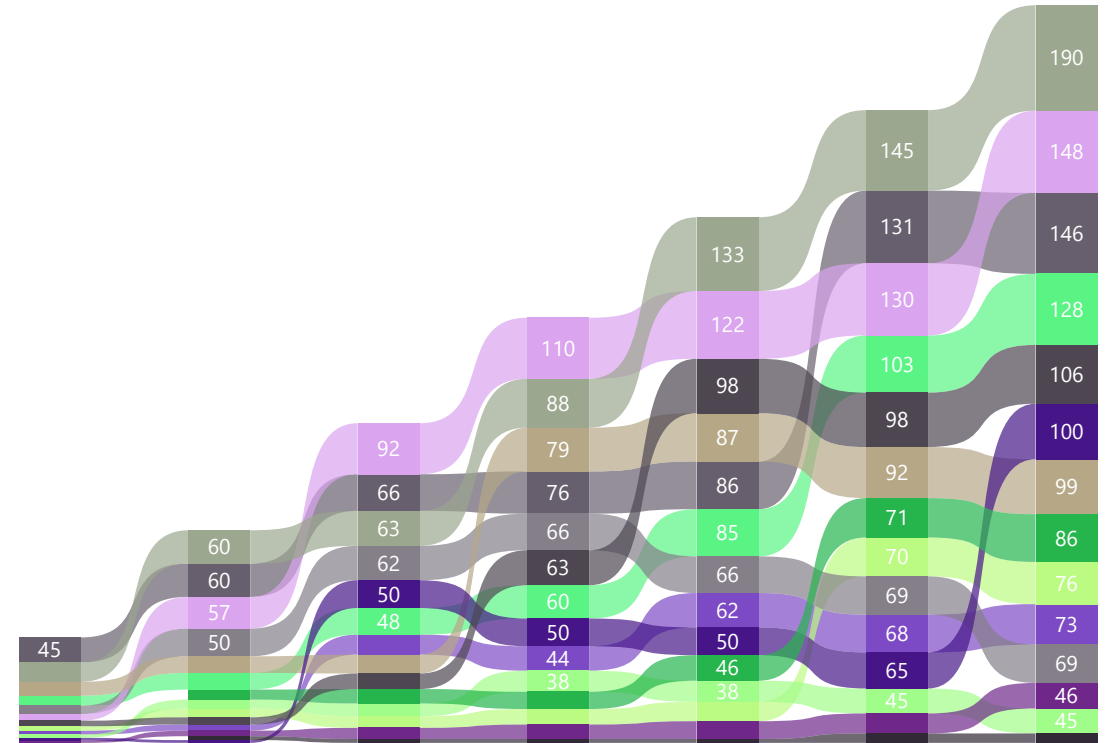

Name	1	2	3	4	5	6	7	8	Total
1 Moritz Krebs (A)	35	25	3	25	45	12	45		190
2 ↑ Gisela Suppiger	12	45	35	18	12	8	18		148
3 ↓ Bettina Loos Gadmer (A)	45	15	6	10	10	45	15		146
4 Chiara Larentis	18	12	18	12	25	18	25		128
5 Therese Elisabeth Müller	10	3	15	35	35	0	8		106
6 ↑ Nicola Colucci	5	0	45	0	0	15	35		100
7 ↓ Jann Gadmer	25	5	4	45	8	5	7		99
8 ↓ Silvie Jenny	0	18	8	5	15	25	15		86
9 ↓ Caroline Wyss	8	8	5	7	7	35	6		76
10 Beatrice Epper	7	4	25	8	18	6	5		73
11 ↓ Dominic Dahinden	15	35	12	4	0	3	0		69
12 ↑ Martina Rohrer	4	6	10	6	6	4	10		46
13 ↓ Janick Wetterwald (A)	6	10	7	15	0	7	0		45
14 Raphael Jaggi	0	7	0	0	0	10	0		17
15 Roger Scherrer	0	0	0	0	0	0	0		0

- Beatrice Epper
- Bettina Loos Gadmer (A)
- Caroline Wyss
- Chiara Larentis
- Dominic Dahinden
- Gisela Suppiger
- Janick Wetterwald (A)
- Jann Gadmer
- Martina Rohrer
- Moritz Krebs (A)
- Nicola Colucci
- Raphael Jaggi
- Roger Scherrer
- Silvie Jenny
- Therese Elisabeth Müller

Name	1	%	#	2	%	#	3	%	#	4	%	#	5	%	#	6	%	#	7	%	#	8	%	#			
Beatrice Epper	6490	40%	9	3100	20%	12	↓	7980	50%	3	↑	9600	60%	8	↓	8920	55%	4	↑	9050	55%	10	↓	5180	35%	11	↓
Bettina Loos Gadmer (A)	12760	70%	1	6380	35%	5	↓	6160	35%	10	↓	9670	55%	7	↑	6970	40%	7	→	13670	75%	1	↑	10300	60%	5	↓
Caroline Wyss	6960	40%	8	6030	35%	8	→	5790	35%	11	↓	8880	50%	9	↑	6090	35%	9	→	13630	75%	2	↑	5840	35%	10	↓
Chiara Larentis	7480	45%	4	6230	35%	6	↓	7840	45%	4	↑	10160	55%	6	↓	8940	50%	3	↑	12000	65%	4	↓	11090	65%	3	↑
Dominic Dahinden	7120	45%	5	7740	45%	2	↑	7030	40%	6	↓	6280	35%	12	↓	0	0%	11	↑	5930	35%	13	↓	0	0%	12	↑
Gisela Suppiger	7080	40%	6	8990	50%	1	↑	9540	55%	2	↓	11310	65%	4	↓	8180	45%	6	↓	10690	60%	8	↓	11040	65%	4	↑
Janick Wetterwald (A)	5550	30%	10	6070	35%	7	↑	6510	35%	9	↓	10690	60%	5	↑	0	0%	11	↓	9950	55%	9	↑	0	0%	12	↓
Jann Gadmer	8090	45%	3	4430	25%	11	↓	5320	30%	12	↓	12840	65%	1	↑	6460	35%	8	↓	8110	45%	11	↓	6930	40%	9	↑
Martina Rohrer	4390	25%	12	5150	30%	10	↑	6850	40%	7	↑	8260	45%	10	↓	5690	30%	10	→	7290	40%	12	↓	8710	50%	7	↑
Moritz Krebs (A)	9270	50%	2	7490	40%	3	↓	4550	25%	13	↓	11450	60%	3	↑	14570	75%	1	↑	11350	60%	6	↓	13200	70%	1	↑
Nicola Colucci	5290	30%	11	0	0%	14	↓	11360	70%	1	↑	0	0%	13		0	0%	11	↑	11490	70%	5	↑	11190	65%	2	↑
Raphael Jaggi	0	0%	13	5450	35%	9	↑	0	0%	14	↓	0	0%	13	↑	0	0%	11	↑	10780	65%	7	↑	0	0%	12	↓
Roger Scherrer	0	0%	13	0	0%	14	↓	0	0%	14	→	0	0%	13	↑	0	0%	11	↑	0	0%	14	↓	0	0%	12	↑
Silvie Jenny	0	0%	13	6560	40%	4	↑	6540	40%	8	↓	6320	40%	11	↓	8390	50%	5	↑	12450	75%	3	↑	10300	60%	5	↓
Therese Elisabeth Müller	7010	40%	7	2710	15%	13	↓	7170	40%	5	↑	11640	65%	2	↑	11570	65%	2	→	0	0%	14		7800	45%	8	↑