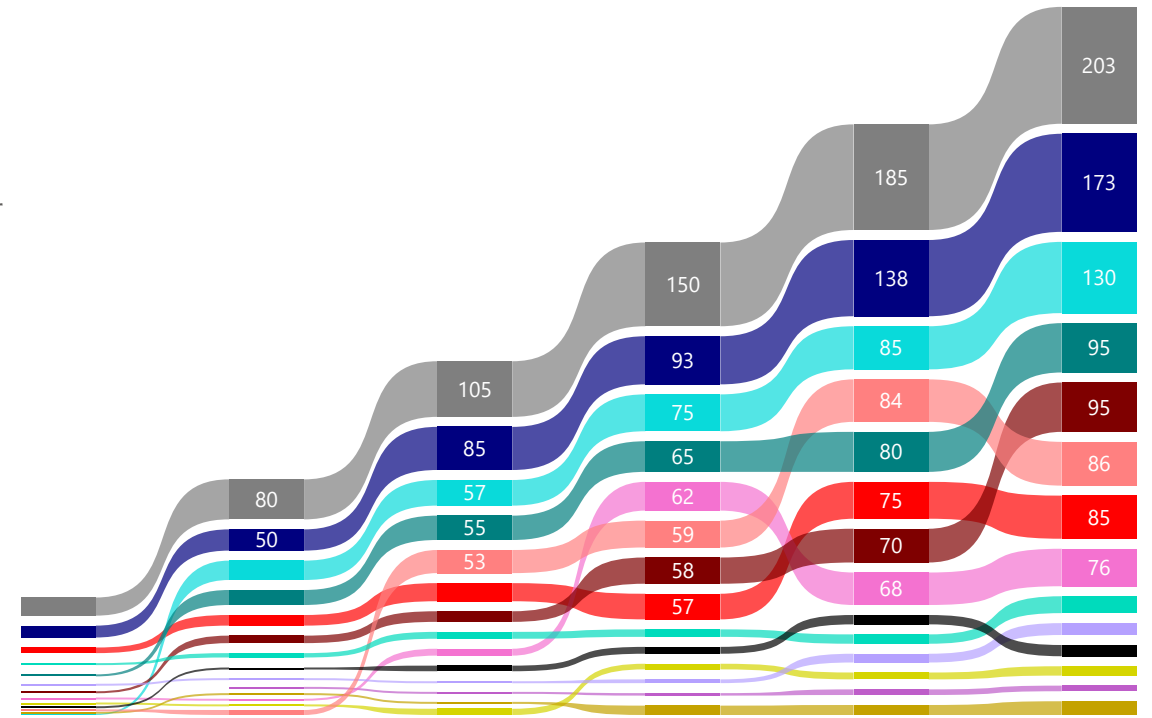

Name	1	2	3	4	5	6	7	8	Total
1 Renate Schär	45	35	25	45	35	18			203
2 Manuel Hobiger (M)	35	15	35	8	45	35			173
3 Girish Chandrasekhar	2	45	10	18	10	45			130
4 ↑ Lakshmi Natarajan	10	18	5	25	12	25			95
5 Prakhar Gupta	15	25	15	10	15	15			95
6 ↓ Max Bühler	4	4	45	6	25	2			86
7 ↓ Alex Feist	25	8	12	12	18	10			85
8 David Felsch	8	1	18	35	6	8			76
9 Philippe Steiner (N)	18	5	4	1	3	12			43
10 ↑ Lars Lehmann (N)	12	2	3	5	8	5			35
11 ↓ Renato Carlotti	5	12	8	2	4	3			34
12 Claudia Lösch	6	3	1	15	2	4			31
13 Andy Frei	0	10	6	4	5	0			25
14 Manuel Feer (N)	3	6	2	4	1	6			22

- Alex Feist
- Andy Frei
- Claudia Lösch
- David Felsch
- Girish Chandrasekhar
- Lakshmi Natarajan
- Lars Lehmann (N)
- Manuel Feer (N)
- Manuel Hobiger (M)
- Max Bühler
- Philippe Steiner (N)
- Prakhar Gupta
- Renate Schär
- Renato Carlotti

Name	1	%	#	2	%	#	3	%	#	4	%	#	5	%	#	6	%	#	7	%	#	8	%	#	
Alex Feist	16220	85%	3	9370	50%	8	↓	15210	75%	6	↑	12910	70%	6	→	18090	90%	4	↑	13840	75%	7	↓		
Andy Frei	0	0%	14	10460	60%	7	↑	13440	80%	9	↓	11680	65%	11	↓	14210	80%	10	↑	0	0%	14	↓		
Claudia Lösch	14240	75%	9	7350	40%	12	↓	9570	55%	14	↓	14170	75%	5	↑	12880	70%	13	↓	11280	60%	11	↑		
David Felsch	14730	85%	8	5170	30%	14	↓	15620	85%	4	↑	17350	90%	2	↑	14260	80%	9	↓	12500	70%	8	↑		
Girish Chandrasekhar	12340	70%	13	13450	75%	1	↑	14650	75%	7	↓	14600	80%	4	↑	15480	85%	7	↓	16550	85%	1	↑		
Lakshmi Natarajan	14750	80%	7	12780	70%	4	↑	13210	75%	10	↓	15250	85%	3	↑	16610	90%	6	↓	15570	85%	3	↑		
Lars Lehmann (N)	14780	80%	6	6240	35%	13	↓	10640	60%	12	↑	11840	65%	10	↑	14850	80%	8	↑	11810	65%	10	↓		
Manuel Feer (N)	13740	75%	12	8950	50%	9	↑	9670	55%	13	↓	11680	65%	11	↑	10350	60%	14	↓	12110	70%	9	↑		
Manuel Hobiger (M)	17310	90%	2	12430	70%	5	↓	16500	85%	2	↑	12010	65%	8	↓	21850	100%	1	↑	16080	85%	2	↓		
Max Bühler	13760	75%	11	8910	50%	11	→	17040	80%	1	↑	11970	65%	9	↓	19020	95%	3	↑	11030	60%	13	↓		
Philippe Steiner (N)	15650	85%	4	8920	50%	10	↓	10880	60%	11	↓	10790	60%	14	↓	12970	70%	12	↑	14390	75%	6	↑		
Prakhar Gupta	14910	80%	5	12900	70%	3	↑	15610	85%	5	↓	12210	65%	7	↓	16950	85%	5	↑	14420	75%	5	→		
Renate Schär	18450	90%	1	13150	75%	2	↓	16370	90%	3	↓	19460	95%	1	↑	19530	90%	2	↓	15530	85%	4	↓		
Renato Carlotti	13910	80%	10	11820	65%	6	↑	13850	80%	8	↓	11000	60%	13	↓	13230	70%	11	↑	11110	60%	12	↓