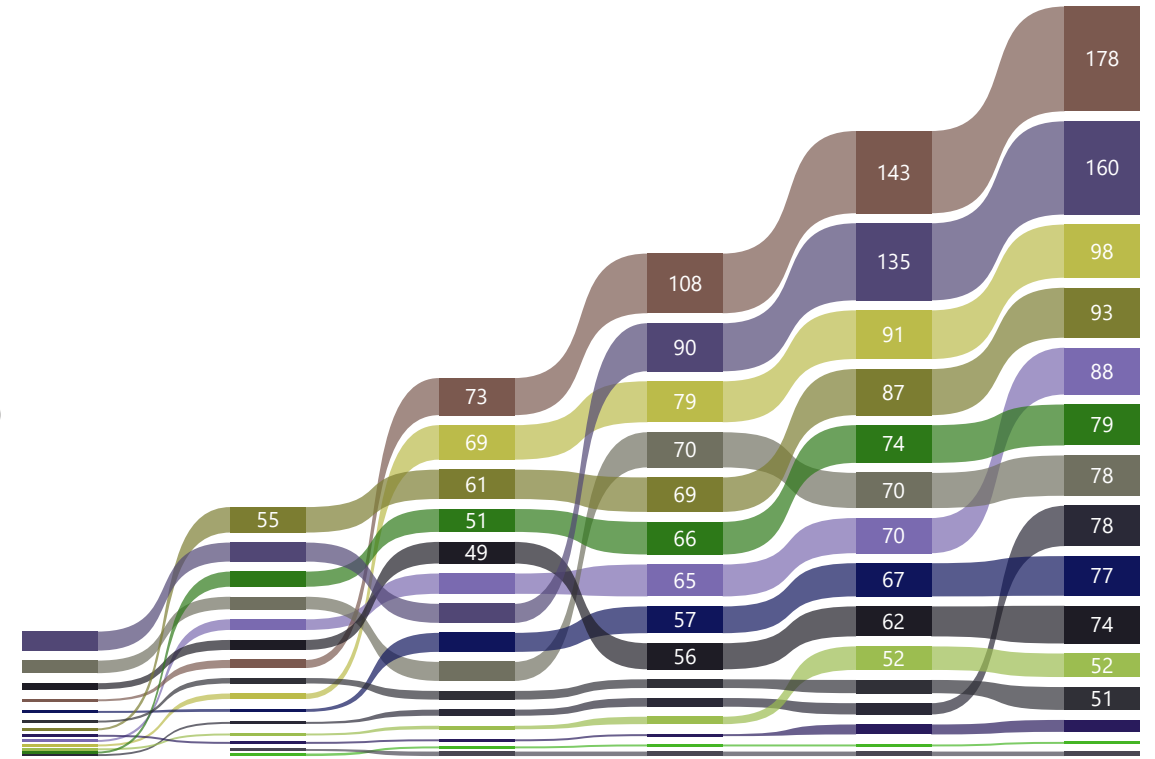

Name	1	2	3	4	5	6	7	8	Total
1 Fabian Rigert	18	10	45	35	35	35			178
2 Victoria Szucs (N)	45	0	0	45	45	25			160
3 Alain Burtschi (A)	6	18	45	10	12	7			98
4 Simon Kaufmann	10	45	6	8	18	6			93
5 ↑ Beatrice Racine	7	25	15	18	5	18			88
6 ↓ Steffi Burtschi	4	35	12	15	8	5			79
7 ↑ Abhijatha Tripti	3	15	7	4	4	45			78
8 ↓ Manuel Blamauer (A)	35	0	10	25	0	8			78
9 ↓ Monika Burgener	15	5	25	12	10	10			77
10 ↓ Peter Wüthrich	25	6	18	7	6	12			74
11 ↓ Esther Lagler (A)	5	8	8	6	25	0			52
12 ↓ Valentin Züsli (N)	12	12	5	0	7	15			51
13 Jennifer Krebs	8	3	0	5	15	3			34
14 Alina Bösiger	0	4	4	3	0	4			15
15 André Stübi	0	7	0	0	0	0			7

- Abhijatha Tripti
- Alain Burtschi (A)
- Alina Bösiger
- André Stübi
- Beatrice Racine
- Esther Lagler (A)
- Fabian Rigert
- Jennifer Krebs
- Manuel Blamauer (A)
- Monika Burgener
- Peter Wüthrich
- Simon Kaufmann
- Steffi Burtschi
- Valentin Züsli (N)
- Victoria Szucs (N)

Name	1	%	#	2	%	#	3	%	#	4	%	#	5	%	#	6	%	#	7	%	#	8	%	#	
Abhijatha Tripti	3240	20%	13	7530	45%	5	↑	7660	50%	9	↓	3430	20%	12	↓	4060	25%	12	→	14760	80%	1	↑		
Alain Burtschi (A)	7730	45%	10	8950	50%	4	↑	10530	60%	1	↑	6420	35%	7	↓	7980	45%	6	↑	8130	45%	9	↓		
Alina Bösiger	0	0%	14	4670	25%	12	↑	2690	15%	12	→	2810	15%	13	↓	0	0%	13	→	5630	30%	12	↑		
André Stübi	0	0%	14	6040	35%	9	↑	0	0%	13	↓	0	0%	14	↓	0	0%	13	↑	0	0%	14	↓		
Beatrice Racine	7920	50%	9	9600	55%	3	↑	8680	50%	5	↓	9480	55%	4	↑	5010	30%	11	↓	10010	55%	4	↑		
Esther Lagler (A)	7540	45%	11	7250	40%	8	↑	7720	45%	8	→	4400	25%	10	↓	8690	50%	3	↑	0	0%	14	↓		
Fabian Rigert	9630	55%	4	7260	40%	7	↓	10530	60%	1	↑	10960	60%	2	↓	10720	60%	2	→	11960	65%	2	→		
Jennifer Krebs	8160	50%	8	4320	25%	13	↓	0	0%	13	→	3500	20%	11	↑	8030	45%	5	↑	5220	30%	13	↓		
Manuel Blamauer (A)	11770	65%	2	0	0%	14	↓	8020	45%	7	↑	9940	55%	3	↑	0	0%	13	↓	9100	50%	8	↑		
Monika Burgener	9580	55%	5	5290	30%	11	↓	10300	60%	3	↑	7260	40%	6	↓	7820	45%	7	↓	9620	55%	7	→		
Peter Wüthrich	10410	60%	3	6000	35%	10	↓	9410	55%	4	↑	6010	35%	9	↓	6130	35%	10	↓	9660	55%	6	↑		
Simon Kaufmann	8860	55%	7	10530	60%	1	↑	7520	45%	10	↓	6400	35%	8	↑	8670	50%	4	↑	7660	45%	10	↓		
Steffi Burtschi	6320	35%	12	10030	55%	2	↑	8210	45%	6	↓	8040	45%	5	↑	7260	40%	8	↓	6470	35%	11	↓		
Valentin Züsli (N)	9180	55%	6	7390	40%	6	→	7180	40%	11	↓	0	0%	14	↓	6480	40%	9	↑	9890	55%	5	↑		
Victoria Szucs (N)	11910	70%	1	0	0%	14	↓	0	0%	13	↑	12570	75%	1	↑	12680	75%	1	→	10320	60%	3	↓