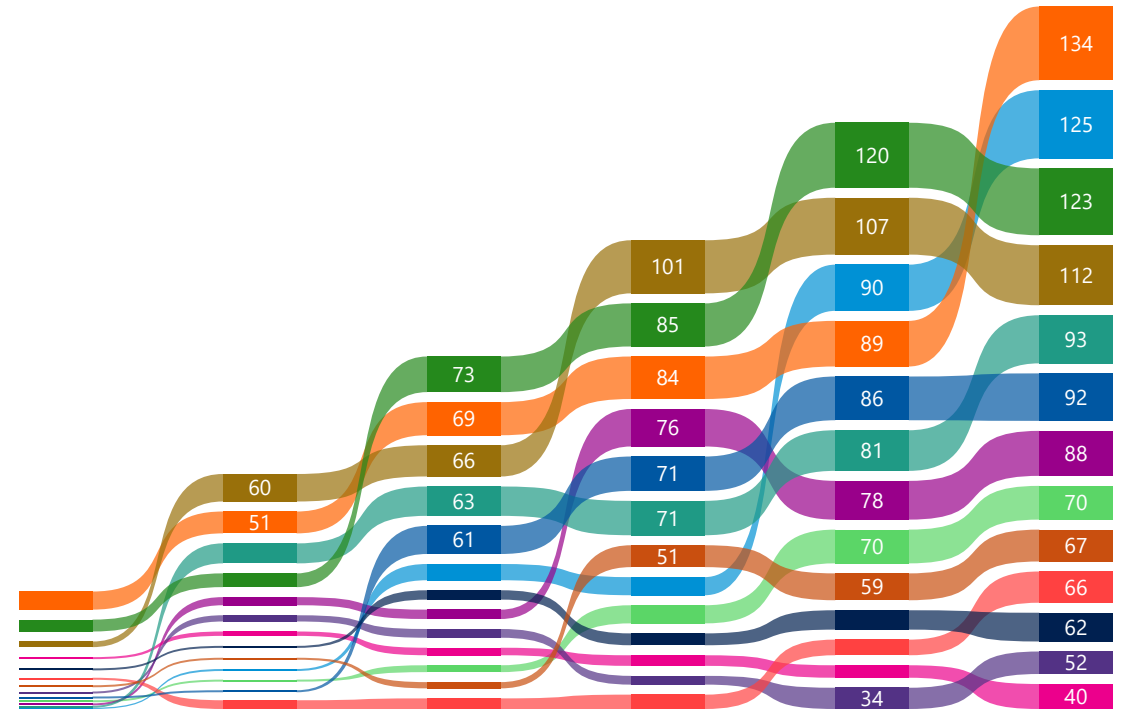

Name	1	2	3	4	5	6	7	8	Total
1 ↑ David Schärli	45	6	18	15	5	45			134
2 ↑ Carl Drechsel	2	15	25	3	45	35			125
3 ↓ Richard Lattmann (N)	35	3	35	12	35	3			123
4 ↓ Matthias Lauper	25	35	6	35	6	5			112
5 ↑ Paul Roger Ratcliffe (N)	3	45	15	8	10	12			93
6 ↓ Samuel Felder	6	10	45	10	15	6			92
7 Gabor Szucs (N)	4	25	2	45	2	10			88
8 Andrin Altherr (A)	5	12	10	18	25	0			70
9 Simon Luck (A)	10	8	8	25	8	8			67
10 ↑ Oliver Walenciak	12	2	3	6	18	25			66
11 ↓ Sebastian Küppers (A)	15	4	12	4	12	15			62
12 ↑ Marco Haller	8	18	4	0	4	18			52
13 ↓ Hans Minder (N)	18	5	5	5	3	4			40
14 Christoph Seiler	0	0	0	0	0	0			0

- Andrin Altherr (A)
- Carl Drechsel
- Christoph Seiler
- David Schärli
- Gabor Szucs (N)
- Hans Minder (N)
- Marco Haller
- Matthias Lauper
- Oliver Walenciak
- Paul Roger Ratcliffe (N)
- Richard Lattmann (N)
- Samuel Felder
- Sebastian Küppers (A)
- Simon Luck (A)

Name	1	%	#	2	%	#	3	%	#	4	%	#	5	%	#	6	%	#	7	%	#	8	%	#	
Andrin Altherr (A)	11380	65%	10	9930	55%	6 ↑	11430	65%	7 ↓	10940	60%	4 ↑	14530	80%	3 ↑	0	0%	13 ↓							
Carl Drechsel	9530	55%	13	10020	55%	5 ↑	13460	75%	3 ↑	7140	40%	12 ↓	16860	90%	1 ↑	12890	70%	2 ↓							
Christoph Seiler	0	0%	14	0	0%	14 →	0	0%	14 →	0	0%	13 ↑	0	0%	14 ↓	0	0%	13 ↑							
David Schärli	16740	85%	1	8660	50%	9 ↓	13430	75%	4 ↑	10750	60%	5 ↓	11450	65%	10 ↓	14590	80%	1 ↑							
Gabor Szucs (N)	10370	60%	11	11310	65%	3 ↑	8030	45%	13 ↓	11960	65%	1 ↑	5270	30%	13	10620	60%	7 ↑							
Hans Minder (N)	14040	75%	4	8050	45%	10 ↓	9440	55%	10 →	8000	45%	10 →	7030	45%	12 ↓	8830	50%	11 ↑							
Marco Haller	12610	70%	8	10820	60%	4 ↑	8790	50%	11 ↓	0	0%	13 ↓	7480	45%	11 ↑	12580	70%	4 ↑							
Matthias Lauper	14640	85%	3	11870	70%	2 ↑	10290	60%	9 ↓	11730	70%	2 ↑	11550	75%	9 ↓	8920	50%	10 ↓							
Oliver Walenciak	13520	75%	6	5440	30%	13 ↓	8280	45%	12 ↑	9130	50%	9 ↑	14310	80%	4 ↑	12740	70%	3 ↑							
Paul Roger Ratcliffe (N)	9880	55%	12	12710	70%	1 ↑	12700	70%	5 ↓	9320	50%	8 ↓	12030	65%	7 ↑	11040	60%	6 ↑							
Richard Lattmann (N)	14740	80%	2	6950	40%	12 ↓	14710	80%	2 ↑	9830	55%	6 ↓	16130	85%	2 ↑	8680	50%	12 ↓							
Samuel Felder	12120	70%	9	9540	55%	7 ↑	18090	90%	1 ↑	9730	55%	7 ↓	14110	80%	5 ↑	10000	55%	9 ↓							
Sebastian Küppers (A)	13560	75%	5	7040	40%	11 ↓	11840	65%	6 ↑	7390	40%	11 ↓	13500	75%	6 ↑	11100	60%	5 ↑							
Simon Luck (A)	12770	75%	7	9280	55%	8 ↓	10770	65%	8 →	11250	65%	3 ↑	11810	65%	8 ↓	10080	60%	8 →