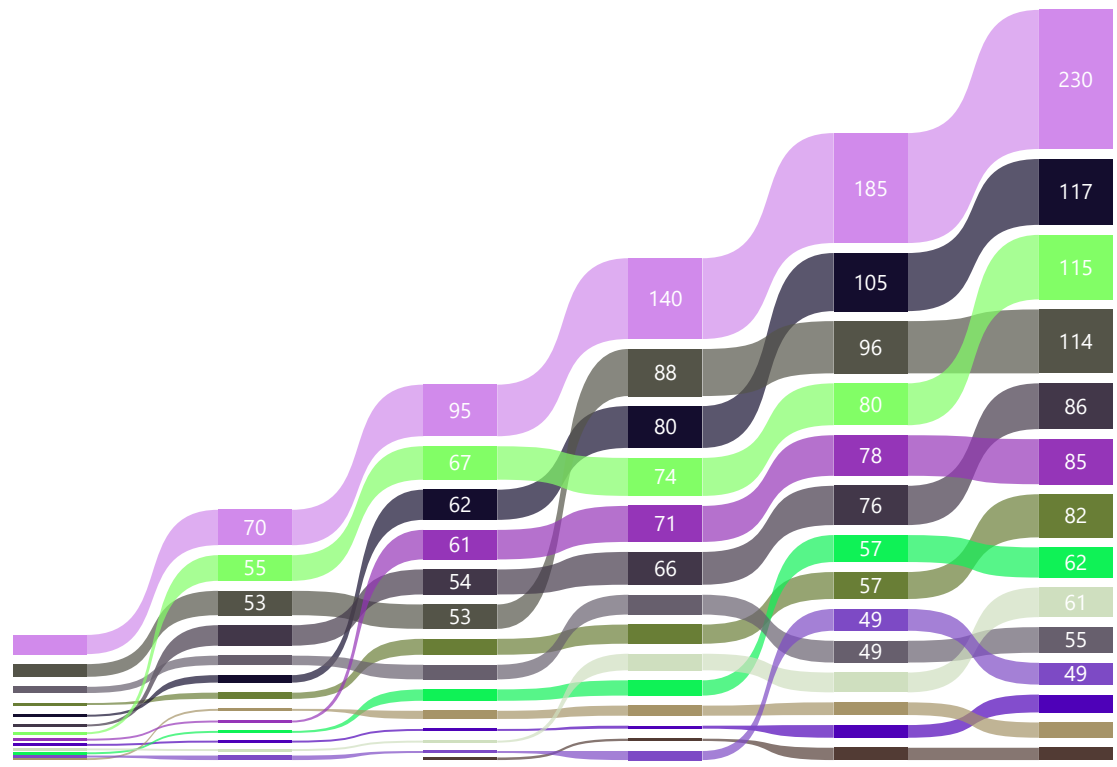

Name	1	2	3	4	5	6	7	8	Total
1 Martin Daniel Heer (N)	45	25	25	45	45	45			230
2 Athena Meier	15	12	35	18	25	12			117
3 ↑ Peter Nydegger	10	45	12	7	6	35			115
4 ↓ Christine Ryser	35	18	0	35	8	18			114
5 ↑ Isabelle Hayoz (N)	12	35	7	12	10	10			86
6 ↓ Ramon Lock (A)	8	8	45	10	7	7			85
7 Annatina Reinhard (A)	18	7	15	5	12	25			82
8 Judith Pfister	5	10	18	6	18	5			62
9 ↑ Roland Bäbi	6	4	6	25	5	15			61
10 Julian Purtschert	25	5	8	8	3	6			55
11 ↓ Sandro Pichler	4	3	3	4	35	0			49
12 ↑ Denise Feer	7	6	5	2	15	8			43
13 ↓ Philipp Küng	3	15	10	3	4	4			39
14 Annkathrin Schmidli	0	0	4	15	0	0			19
15 Joël Prêtre	0	0	0	0	0	0			0

- Annatina Reinhard (A)
- Annkathrin Schmidli
- Athena Meier
- Christine Ryser
- Denise Feer
- Isabelle Hayoz (N)
- Joël Prêtre
- Judith Pfister
- Julian Purtschert
- Martin Daniel Heer (N)
- Peter Nydegger
- Philipp Küng
- Ramon Lock (A)
- Roland Bäbi
- Sandro Pichler

Name	1	%	#	2	%	#	3	%	#	4	%	#	5	%	#	6	%	#	7	%	#	8	%	#	
Annatina Reinhard (A)	10370	60%	4	7240	40%	9 ↓	8680	50%	5 ↑	6340	35%	11 ↓	9060	50%	6 ↑	10940	60%	3 ↑							
Annkathrin Schmidli	0	0%	14	0	0%	14 →	5080	30%	12 ↑	9110	50%	5 ↑	0	0%	14 ↓	0	0%	13 ↑							
Athena Meier	10010	55%	5	9230	50%	6 ↓	11860	65%	2 ↑	9140	50%	4 ↓	10890	60%	3 ↑	9190	50%	6 ↓							
Christine Ryser	11100	65%	2	10710	60%	4 ↓	0	0%	14 ↓	11550	65%	2 ↑	8420	50%	8 ↓	10830	60%	4 ↑							
Denise Feer	8390	50%	9	7060	40%	10 ↓	7080	40%	11 ↓	5310	30%	14 ↓	9650	55%	5 ↑	8150	45%	8 ↓							
Isabelle Hayoz (N)	9640	65%	6	11940	75%	2 ↑	7490	50%	9 ↓	9080	60%	6 ↑	8510	65%	7 ↓	9150	55%	7 →							
Joël Prêtre	0	0%	14	0	0%	14 →	0	0%	14 →	0	0%	15 ↓	0	0%	14 ↑	0	0%	13 ↑							
Judith Pfister	6860	40%	11	9070	50%	7 ↑	9770	55%	4 ↑	6370	35%	10 ↓	10010	55%	4 ↑	7310	40%	11 ↓							
Julian Purtschert	10830	60%	3	6420	35%	11 ↓	8230	45%	8 ↑	7470	40%	8 →	4550	25%	13 ↓	7330	40%	10 ↑							
Martin Daniel Heer (N)	15720	90%	1	11200	70%	3 ↓	10870	65%	3 →	13710	80%	1 ↑	14120	80%	1 →	13790	80%	1 →							
Peter Nydegger	9290	60%	7	13740	75%	1 ↑	8410	50%	6 ↓	6930	40%	9 ↓	6290	40%	10 ↓	13550	80%	2 ↑							
Philipp Küng	3480	20%	13	9400	55%	5 ↑	8350	50%	7 ↓	5890	35%	13 ↓	4960	30%	12 ↑	6970	40%	12 →							
Ramon Lock (A)	9070	50%	8	9020	50%	8 →	12800	70%	1 ↑	7480	40%	7 ↓	7320	40%	9 ↓	7480	40%	9 →							
Roland Bäbi	7870	45%	10	6300	35%	12 ↓	7200	40%	10 ↑	10040	55%	3 ↑	5380	30%	11 ↓	10550	60%	5 ↑							
Sandro Pichler	5220	30%	12	5170	30%	13 ↓	3500	20%	13 →	6280	35%	12 ↑	11690	70%	2 ↑	0	0%	13 ↓