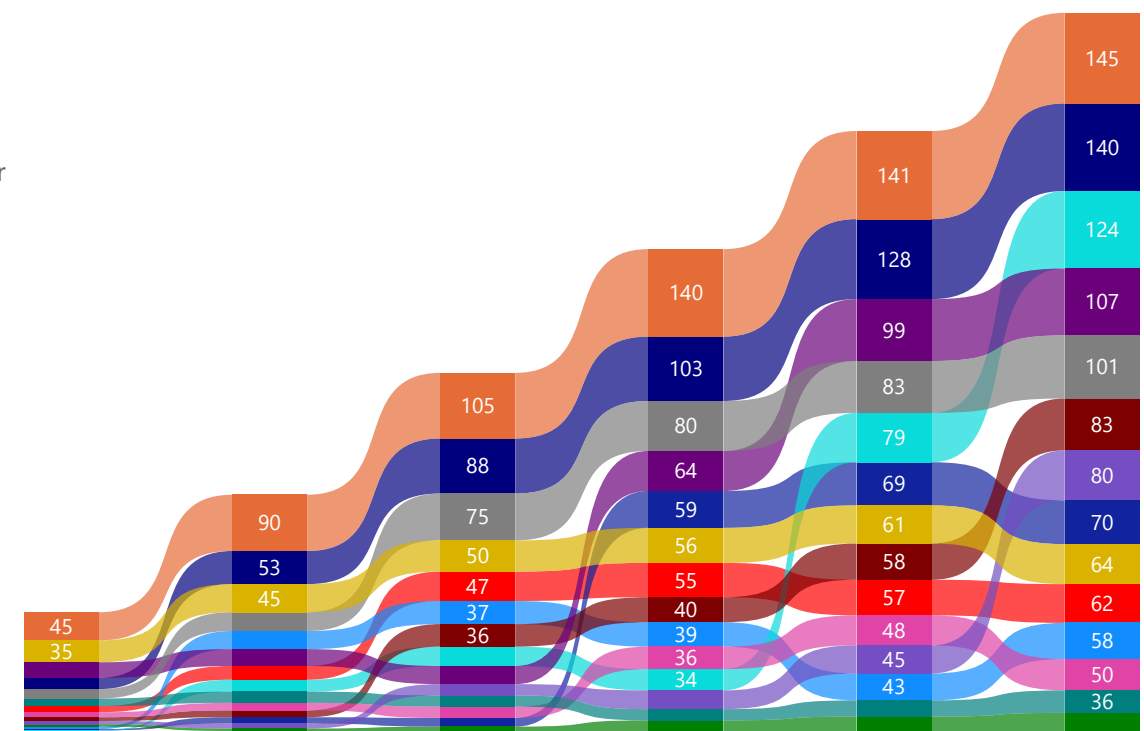

Name	1	2	3	4	5	6	7	8	Total
1 Martin Daniel Heer	45	45	15	35	1	4			145
2 Manuel Hobiger (M)	18	35	35	15	25	12			140
3 ↑ Girish Chandrasekhar	1	18	12	3	45	45			124
4 ↓ Patrick Kreis	25	2	2	35	35	8			107
5 ↓ Renate Schär	15	15	45	5	3	18			101
6 ↑ Lakshmi Natarajan	6	5	25	4	18	25			83
7 ↑ Simon Luck (N)	5	3	10	12	15	35			80
8 ↓ Angelo Marras (N)	2	8	4	45	10	1			70
9 ↓ Thomas Wälchli	35	10	5	6	5	3			64
10 ↓ Alex Feist	10	12	25	8	2	5			62
11 ↑ Andy Frei (N)	4	25	8	2	4	15			58
12 ↓ Philipp Rohrer	8	4	6	18	12	2			50
13 Prakhar Gupta	12	6	0	0	8	10			36
14 Manuel Feer	4	0	3	10	6	6			29

- Alex Feist
- Andy Frei (N)
- Angelo Marras (N)
- Girish Chandrasekhar
- Lakshmi Natarajan
- Manuel Feer
- Manuel Hobiger (M)
- Martin Daniel Heer
- Patrick Kreis
- Philipp Rohrer
- Prakhar Gupta
- Renate Schär
- Simon Luck (N)
- Thomas Wälchli

Name	1	%	#	2	%	#	3	%	#	4	%	#	5	%	#	6	%	#	7	%	#	8	%	#		
Alex Feist	11360	60%	7	13300	70%	6	↑	13160	70%	3	↑	16480	85%	8	↓	12280	65%	13	↓	14400	75%	10	↑			
Andy Frei (N)	9610	55%	11	15070	95%	3	↑	10240	60%	8	↓	13460	80%	13	↓	13010	70%	11	↑	16430	95%	5	↑			
Angelo Marras (N)	9090	50%	13	11690	65%	8	↑	8080	45%	11	↓	20040	95%	1	↑	13930	75%	7	↓	11870	65%	14	↓			
Girish Chandrasekhar	8810	50%	14	14940	80%	4	↑	12170	65%	6	↓	13590	75%	12	↓	19620	90%	1	↑	18080	90%	1	→			
Lakshmi Natarajan	10290	60%	9	10890	60%	10	↓	13160	75%	3	↑	14500	80%	11	↓	14820	80%	4	↑	17200	90%	3	↑			
Manuel Feer	9610	55%	11	0	0%	14	↓	7310	40%	12	↑	16920	85%	7	↑	13380	70%	9	↓	14460	80%	9	→			
Manuel Hobiger (M)	14860	75%	4	15740	85%	2	↑	16120	85%	2	→	17450	85%	5	↓	15400	80%	3	↑	15970	85%	6	↓			
Martin Daniel Heer	17760	90%	1	16390	90%	1	→	12930	75%	5	↓	19170	95%	2	↑	11510	70%	14	↑	13700	80%	11	↑			
Patrick Kreis	16180	85%	3	8040	50%	13	↓	7010	40%	13	→	19170	95%	2	↑	15740	80%	2	→	14840	80%	8	↓			
Philipp Rohrer	11050	60%	8	9700	55%	11	↓	10100	55%	9	↑	18410	90%	4	↑	14050	75%	6	↓	11950	65%	13	↓			
Prakhar Gupta	12010	65%	6	11410	60%	9	↓	0	0%	14	↓	0	0%	14	→	13480	70%	8	↑	15450	80%	7	↑			
Renate Schär	13640	75%	5	14820	80%	5	→	16840	90%	1	↑	14540	80%	10	↓	12850	70%	12	↓	17000	90%	4	↑			
Simon Luck (N)	10220	55%	10	9190	50%	12	↓	10910	60%	7	↑	17440	90%	6	↑	14270	75%	5	↑	17830	90%	2	↑			
Thomas Wälchli	17360	85%	2	12600	85%	7	↓	8150	50%	10	↓	15420	90%	9	↑	13140	70%	10	↓	12830	80%	12	↓