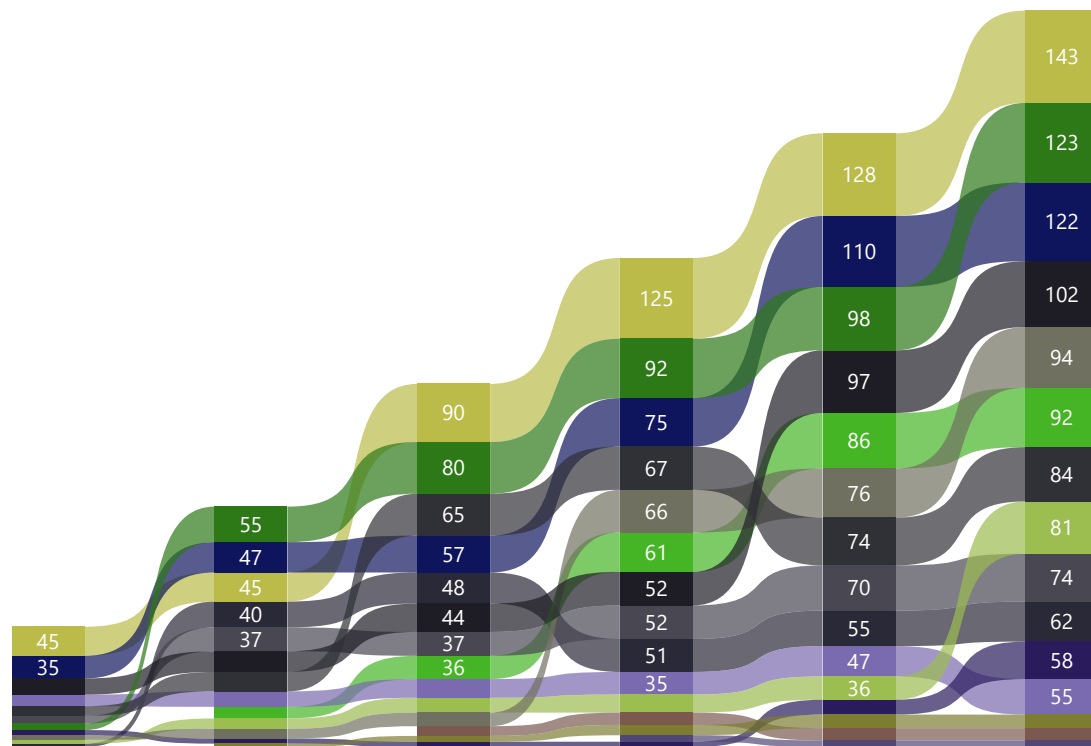

Name	1	2	3	4	5	6	7	8	Total
1 Alain Burtschi	45	0	45	35	3	15			143
2 ↑ Séverine Bertholet (A)	10	45	25	12	6	25			123
3 ↓ Monika Burgener	35	12	10	18	35	12			122
4 Nathalie Wüthrich	25	7	12	8	45	5			102
5 ↑ Martin Kumli	7	8	6	45	10	18			94
6 ↓ Andreas Peter (N)	0	18	18	25	25	6			92
7 Steffi Burtschi	15	15	35	2	7	10			84
8 ↑ David Naef (A)	6	10	7	5	8	45			81
9 ↓ Beatrice Racine	12	25	0	15	18	4			74
10 ↓ Abhijatha Tripti	5	35	8	3	4	7			62
11 ↑ Julian Purtschert	8	0	0	0	15	35			58
12 ↓ Clarissa Imoberdorf (A)	18	6	5	6	12	8			55
13 Peter Wüthrich	0	5	4	7	5	0			21
14 Hans-Jürg Aeschlimann	0	0	15	4	0	0			19
15 Valentin Züsli	0	0	0	10	0	0			10

- Abhijatha Tripti
- Alain Burtschi
- Andreas Peter (N)
- Beatrice Racine
- Clarissa Imoberdorf (A)
- David Naef (A)
- Hans-Jürg Aeschlimann
- Julian Purtschert
- Martin Kumli
- Monika Burgener
- Nathalie Wüthrich
- Peter Wüthrich
- Séverine Bertholet (A)
- Steffi Burtschi
- Valentin Züsli

Name	1	%	#	2	%	#	3	%	#	4	%	#	5	%	#	6	%	#	7	%	#	8	%	#	
Abhijatha Tripti	5070	30%	11	9830	60%	2	↑	8260	50%	8	↓	8260	50%	13	↓	6870	40%	12	↑	9220	55%	9	↑		
Alain Burtschi	11270	60%	1	0	0%	12	↓	12590	70%	1	↑	12880	70%	2	↓	6250	35%	13	↓	10840	60%	5	↑		
Andreas Peter (N)	0	0%	12	9150	50%	4	↑	9820	55%	4	→	12020	65%	3	↑	12530	65%	3	→	9200	50%	10	↓		
Beatrice Racine	7250	40%	6	9430	55%	3	↑	0	0%	13	↓	11500	65%	5	↑	12490	65%	4	↑	5450	30%	12	↓		
Clarissa Imoberdorf (A)	8520	50%	4	4770	30%	10	↓	6950	40%	11	↓	10520	65%	10	↑	12200	65%	6	↑	9370	55%	8	↓		
David Naef (A)	5440	30%	10	6340	35%	7	↑	7430	45%	9	↓	9860	55%	11	↓	10160	55%	8	↑	14020	75%	1	↑		
Hans-Jürg Aeschlimann	0	0%	12	0	0%	12	→	9690	55%	5	↑	8830	50%	12	↓	0	0%	14	↓	0	0%	13	↑		
Julian Purtschert	6410	35%	8	0	0%	12	↓	0	0%	13	↓	0	0%	15	↓	12320	65%	5	↑	11140	60%	2	↑		
Martin Kumli	6340	35%	9	5370	30%	8	↑	7030	40%	10	↓	13720	75%	1	↑	11200	60%	7	↓	10880	60%	4	↑		
Monika Burgener	9130	50%	2	7280	40%	6	↓	8560	50%	7	↓	11720	65%	4	↑	12650	70%	2	↑	10210	55%	6	↓		
Nathalie Wüthrich	8600	50%	3	5220	30%	9	↓	8640	50%	6	↑	10600	60%	8	↓	12710	70%	1	↑	8880	50%	11	↓		
Peter Wüthrich	0	0%	12	2730	15%	11	↑	4310	25%	12	↓	10580	60%	9	↑	7380	40%	11	↓	0	0%	13	↓		
Séverine Bertholet (A)	7230	40%	7	10940	60%	1	↑	9980	55%	3	↓	11020	60%	6	↓	9270	50%	10	↓	11090	60%	3	↑		
Steffi Burtschi	8410	45%	5	7350	40%	5	→	11360	65%	2	↑	7470	40%	14	↑	9360	50%	9	↑	10070	55%	7	↑		
Valentin Züsli	0	0%	12	0	0%	12	→	0	0%	13	↓	10950	60%	7	↑	0	0%	14	↓	0	0%	13	↑