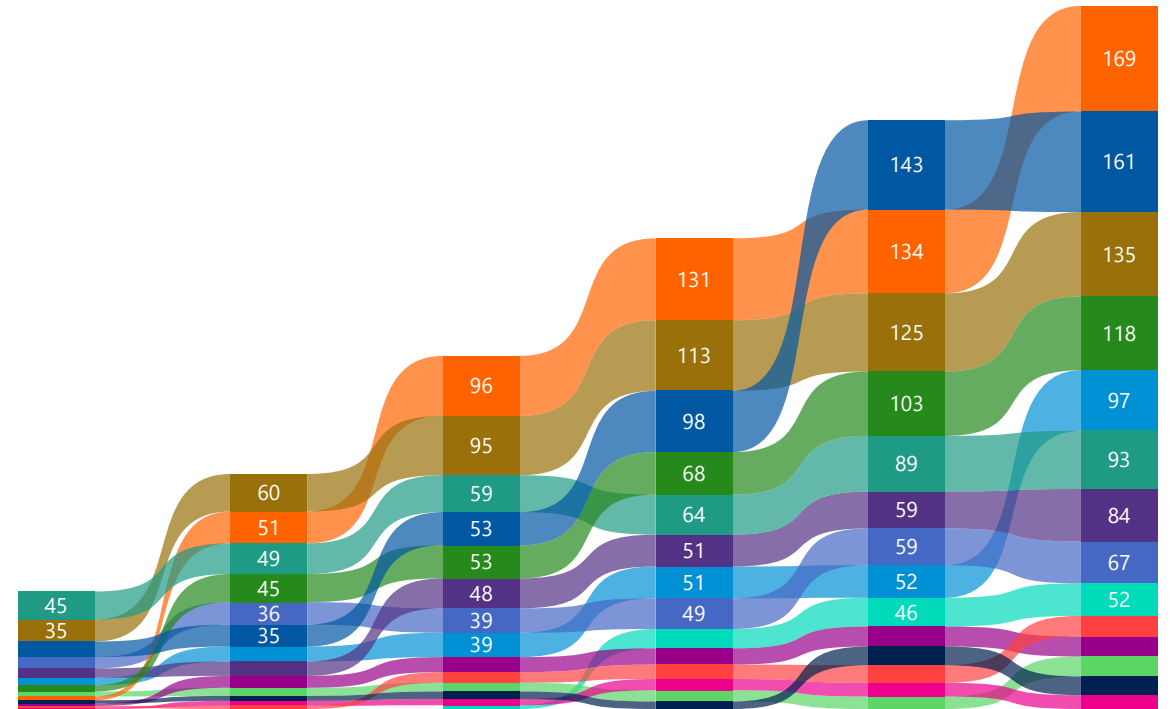

Name	1	2	3	4	5	6	7	8	Total
1 ↑ Lars Lehmann (A)	6	45	45	35	3	35			169
2 ↓ Tobias Specht	25	10	18	45	45	18			161
3 Rebekka Holzer (N)	35	25	35	18	12	10			135
4 Till Odermatt (A)	10	35	8	15	35	15			118
5 ↑ Eva Keller (N)	12	12	15	12	1	45			97
6 ↓ Rolf Schneebeili	45	4	10	5	25	4			93
7 ↓ Monika Sarbach	15	8	25	3	8	25			84
8 ↓ Kay Wacker	18	18	3	10	10	8			67
9 Andrin Altherr	0	0	6	25	15	6			52
10 ↑ Richard Lattmann	3	2	12	6	5	5			33
11 ↓ Lili Ninova	4	15	5	2	6	0			32
12 ↑ Charlie Sarbach (N)	8	5	1	4	2	12			32
13 ↓ Victoria Szucs (N)	5	3	4	0	18	0			30
14 ↓ Lucas Orellano (A)	2	6	2	8	4	0			22

- Andrin Altherr
- Charlie Sarbach (N)
- Eva Keller (N)
- Kay Wacker
- Lars Lehmann (A)
- Lili Ninova
- Lucas Orellano (A)
- Monika Sarbach
- Rebekka Holzer (N)
- Richard Lattmann
- Rolf Schneebeili
- Till Odermatt (A)
- Tobias Specht
- Victoria Szucs (N)

Name	1	%	#	2	%	#	3	%	#	4	%	#	5	%	#	6	%	#	7	%	#	8	%	#	
Andrin Altherr	0	0%	14	0	0%	14	→	8470	50%	9	↑	15270	75%	3	↑	12920	65%	5	↓	12750	70%	9	↓		
Charlie Sarbach (N)	9950	55%	8	9400	50%	10	↓	5540	30%	14	↓	12290	65%	11	↑	9190	50%	13	↓	13270	70%	6	↑		
Eva Keller (N)	10170	55%	6	10280	55%	6	→	10960	60%	5	↑	13550	70%	6	↓	6420	35%	14	↓	16670	85%	1	↑		
Kay Wacker	12940	70%	4	10900	60%	4	→	7600	40%	12	↓	13110	70%	7	↑	12450	65%	7	→	12880	70%	8	↓		
Lars Lehmann (A)	9730	55%	9	12940	70%	1	↑	13990	75%	1	→	16260	85%	2	↓	9400	50%	12	↓	14210	75%	2	↑		
Lili Ninova	8830	55%	11	10600	60%	5	↑	8190	50%	10	↓	10880	60%	13	↓	11850	65%	9	↑	0	0%	12	↓		
Lucas Orellano (A)	8250	45%	13	9880	55%	9	↑	7250	40%	13	↓	12850	70%	8	↑	10350	55%	11	↓	0	0%	12	↓		
Monika Sarbach	10820	60%	5	10100	55%	8	↓	11830	65%	3	↑	11020	60%	12	↓	12010	65%	8	↑	14000	75%	3	↑		
Rebekka Holzer (N)	14460	80%	2	12710	75%	3	↓	13950	80%	2	↑	15260	85%	4	↓	12810	75%	6	↓	13110	80%	7	↓		
Richard Lattmann	8370	45%	12	6330	35%	13	↓	10430	60%	6	↑	12800	70%	9	↓	10530	60%	10	↓	12010	65%	10	→		
Rolf Schneebeili	14780	75%	1	9060	50%	11	↓	9760	55%	7	↑	12570	70%	10	↓	13930	75%	3	↑	10740	60%	11	↓		
Till Odermatt (A)	10050	55%	7	12910	70%	2	↑	9170	50%	8	↓	13990	75%	5	↑	14170	70%	2	↑	13530	70%	5	↓		
Tobias Specht	13570	75%	3	10210	65%	7	↓	11710	70%	4	↑	18170	95%	1	↑	15440	80%	1	→	13760	75%	4	↓		
Victoria Szucs (N)	9690	55%	10	6850	40%	12	↓	8130	50%	11	↑	0	0%	14	↓	13620	75%	4	↑	0	0%	12	↓