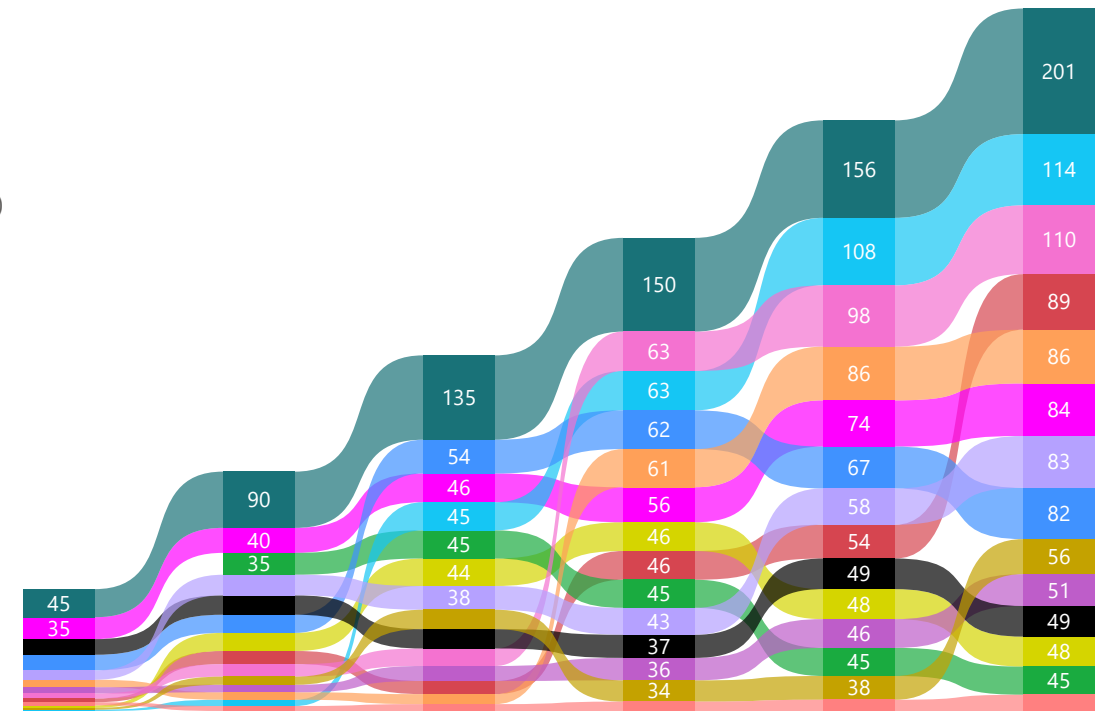

Name	1	2	3	4	5	6	7	8	Total
1 Dominik Jordan	45	45	45	15	6	45			201
2 Markus Klein	2	8	35	18	45	6			114
3 Raffi Büchler (N)	8	12	8	35	35	12			110
4 ↑ Andi Stolz (A)	6	15	0	25	8	35			89
5 ↓ Max Bühler	12	0	4	45	25	0			86
6 ↓ Daniel Kunz	35	5	6	10	18	10			84
7 Samuel Felder (N)	15	18	5	5	15	25			83
8 ↓ Markus Walser	25	4	25	8	5	15			82
9 ↑ Sebastian Küppers (N)	3	10	18	3	4	18			56
10 ↑ Philippe Steiner (A)	10	2	12	12	10	5			51
11 ↓ Renato Carlotti	25	6	0	6	12	0			49
12 ↓ Claudia Lösch	4	25	15	2	2	0			48
13 ↓ Giorgi Shalamberidze (A)	0	35	10	0	0	0			45
14 Thomas Bollmann	5	3	3	4	3	8			26

- Andi Stolz (A)
- Claudia Lösch
- Daniel Kunz
- Dominik Jordan
- Giorgi Shalamberidze (A)
- Markus Klein
- Markus Walser
- Max Bühler
- Philippe Steiner (A)
- Raffi Büchler (N)
- Renato Carlotti
- Samuel Felder (N)
- Sebastian Küppers (N)
- Thomas Bollmann

Name	1	%	#	2	%	#	3	%	#	4	%	#	5	%	#	6	%	#	7	%	#	8	%	#	
Andi Stolz (A)	8820	50%	9	11330	60%	5	↑	0	0%	13	↓	17980	90%	3	↑	13150	70%	8	↓	14660	80%	2	↑		
Claudia Lösch	6330	35%	11	13990	75%	3	↑	13570	75%	5	↓	10190	55%	13	→	9290	50%	13	→	0	0%	11	↑		
Daniel Kunz	13060	70%	2	9330	50%	10	↓	12100	65%	9	↑	15240	80%	7	↑	15550	75%	4	↑	12120	65%	7	↓		
Dominik Jordan	18410	95%	1	15950	85%	1	→	17810	95%	1	→	16920	85%	5	↓	12720	65%	9	↓	16270	90%	1	↑		
Giorgi Shalamberidze (A)	0	0%	14	15910	85%	2	↑	12540	75%	7	↓	0	0%	14	↓	0	0%	14	→	0	0%	11	↑		
Markus Klein	4400	25%	13	10060	55%	8	↑	14070	75%	2	↑	17620	85%	4	↓	17120	90%	1	↑	12020	65%	9	↓		
Markus Walser	12330	65%	3	9070	50%	11	↓	13890	75%	3	↑	14990	80%	8	↓	12140	65%	10	↓	13890	75%	5	↑		
Max Bühler	11740	65%	6	0	0%	14	↓	8730	50%	11	↑	19880	95%	1	↑	15690	80%	3	↓	0	0%	11	↓		
Philippe Steiner (A)	10020	55%	7	7330	40%	13	↓	13520	75%	6	↑	15740	80%	6	→	13170	70%	7	↓	11740	65%	10	↓		
Raffi Büchler (N)	9580	55%	8	10340	60%	6	↑	12370	70%	8	↓	18930	95%	2	↑	15850	80%	2	→	12810	70%	6	↓		
Renato Carlotti	12330	65%	3	9890	55%	9	↓	0	0%	13	↓	14750	80%	9	↑	13810	75%	6	↑	0	0%	11	↓		
Samuel Felder (N)	11970	65%	5	12650	70%	4	↑	10240	55%	10	↓	14540	80%	10	→	13820	70%	5	↑	14580	80%	3	↑		
Sebastian Küppers (N)	4510	25%	12	10170	55%	7	↑	13680	75%	4	↑	10430	60%	12	↓	10700	60%	11	↑	14180	75%	4	↑		
Thomas Bollmann	7330	40%	10	7430	40%	12	↓	8430	45%	12	→	12410	65%	11	↑	9330	50%	12	↓	12080	65%	8	↑