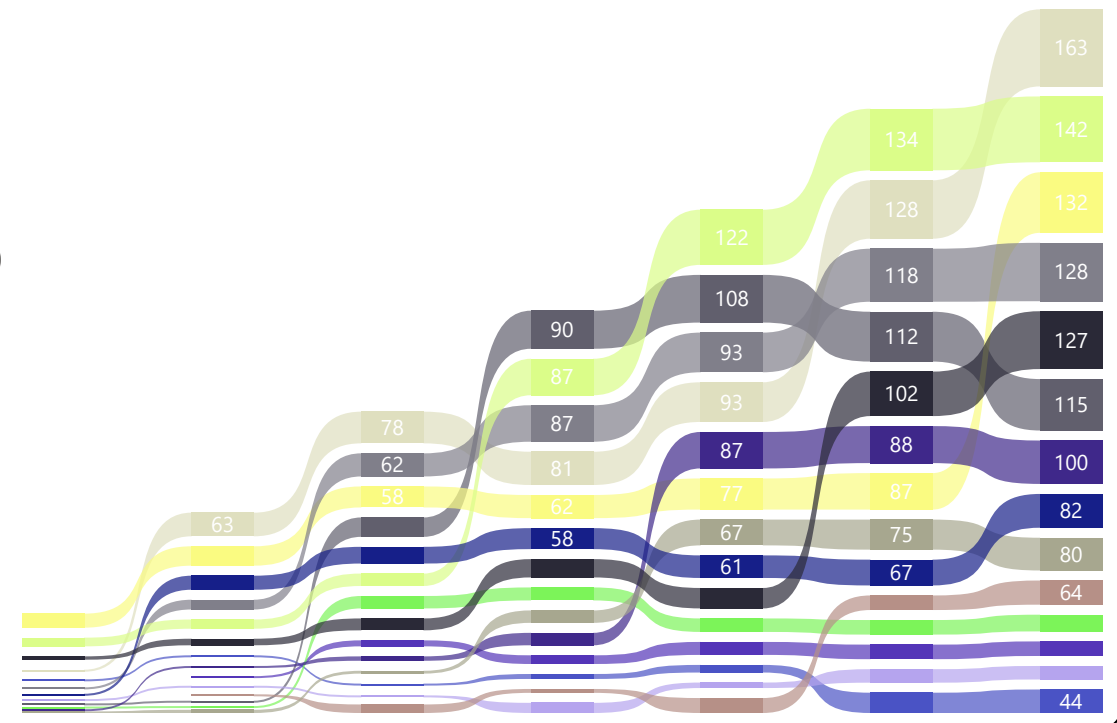

Name	1	2	3	4	5	6	7	8	Total
1 ↑ Alessandro Occhipinti	18	45	15	3	12	35	35		163
2 ↓ Marco von Atzigen	35	1	6	45	35	12	8		142
3 ↑ Carsten Köllmann	45	10	3	4	15	10	45		132
4 ↓ Dimitrije Spasic (A)	12	25	25	25	6	25	10		128
5 Tim Müller	25	6	10	12	4	45	25		127
6 ↓ Basil Muff (N)	6	4	45	35	18	4	3		115
7 ↓ Natalia Simeon (N)	4	15	8	15	45	1	12		100
8 ↑ Rafael Wagner	10	35	5	8	3	6	15		82
9 ↓ Patrick Nydegger (A)	3	3	18	18	25	8	5		80
10 ↑ Martin Ernst (N)	0	12	4	10	2	18	18		64
11 ↓ Clarissa Imoberdorf (N)	5	2	35	1	1	2	4		50
12 Alan Marquès	0	18	12	5	8	3	0		46
13 Hervé Laville (N)	8	8	1	2	10	15	0		44
14 Armin Riebli	15	5	2	6	5	5	6		44

- Alan Marquès
- Alessandro Occhipinti
- Armin Riebli
- Basil Muff (N)
- Carsten Köllmann
- Clarissa Imoberdorf (N)
- Dimitrije Spasic (A)
- Hervé Laville (N)
- Marco von Atzigen
- Martin Ernst (N)
- Natalia Simeon (N)
- Patrick Nydegger (A)
- Rafael Wagner
- Tim Müller

Name	1	%	#	2	%	#	3	%	#	4	%	#	5	%	#	6	%	#	7	%	#	8	%	#
Alan Marquès	0	0%	13	11930	65%	4	12890	70%	6	8110	45%	10	9840	55%	8	9180	50%	12	0	0%	13			
Alessandro Occhipinti	10220	55%	4	13220	70%	1	13240	70%	5	6520	35%	12	10290	55%	6	11170	60%	2	11490	60%	2			
Armin Riebli	10000	55%	5	9030	50%	10	9260	50%	13	8270	45%	9	9260	50%	10	10160	55%	10	8340	45%	9			
Basil Muff (N)	7340	40%	9	8960	50%	11	15880	80%	1	12070	65%	2	11250	60%	4	9240	50%	11	1870	10%	12			
Carsten Köllmann	14790	80%	1	9980	55%	7	9650	50%	12	7230	40%	11	10790	60%	5	10940	60%	7	12170	65%	1			
Clarissa Imoberdorf (N)	6760	40%	10	7060	45%	13	15160	80%	2	5010	30%	14	7090	40%	14	8220	50%	13	4920	30%	11			
Dimitrije Spasic (A)	9730	55%	6	12360	70%	3	14110	75%	3	9850	55%	3	9570	55%	9	11070	60%	3	9150	50%	7			
Hervé Laville (N)	9030	50%	8	9960	55%	8	6420	35%	14	6400	35%	13	10010	55%	7	10990	60%	5	0	0%	13			
Marco von Atzigen	11350	65%	2	4440	25%	14	11300	60%	9	13000	70%	1	11730	65%	2	10970	60%	6	8570	50%	8			
Martin Ernst (N)	0	0%	13	11500	65%	6	10670	60%	11	8620	50%	7	7350	40%	13	11040	60%	4	10730	60%	4			
Natalia Simeon (N)	6730	40%	11	11550	65%	5	11720	65%	8	9420	55%	5	12840	75%	1	8050	45%	14	9570	55%	6			
Patrick Nydegger (A)	2710	15%	12	8030	45%	12	13750	70%	4	9750	55%	4	11500	65%	3	10730	60%	8	7090	40%	10			
Rafael Wagner	9450	55%	7	12630	70%	2	11130	60%	10	8580	50%	8	7890	45%	12	10510	60%	9	10590	60%	5			
Tim Müller	10730	60%	3	9830	55%	9	12670	70%	7	9180	55%	6	7900	50%	11	11650	70%	1	11430	65%	3