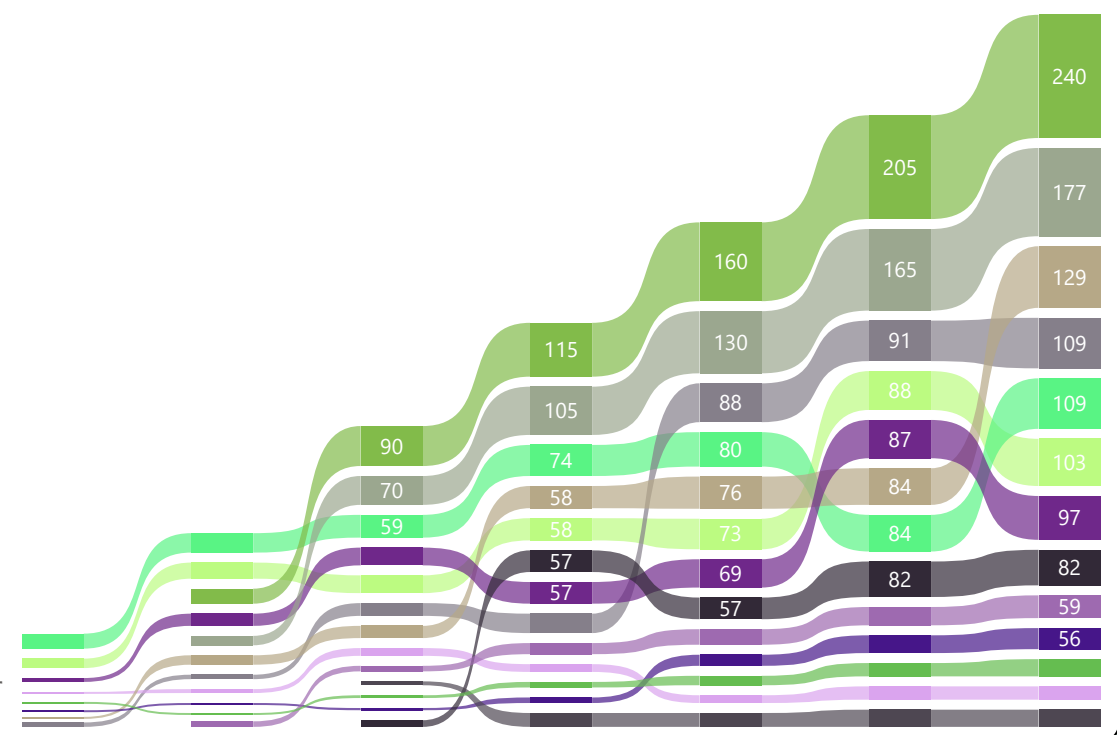

Name	1	2	3	4	5	6	7	8	Total
1 Nicole Büchi (A)	0	45	45	25	45	45	35		240
2 Manuel Zobic	0	35	35	35	25	35	12		177
3 ↑ Grace Nguyen	10	25	5	18	18	8	45		129
4 ↑ Caroline Wyss	45	8	6	15	6	4	25		109
5 ↓ Chiara Larentis	8	18	15	12	35	3	18		109
6 ↓ Beatrice Epper	35	12	3	8	15	15	15		103
7 ↓ Jann Gadmer	25	15	10	7	12	18	10		97
8 Nicola Colucci (A)	0	0	12	45	0	25	0		82
9 Silvie Jenny	0	10	18	10	8	5	8		59
10 Martina Rohrer	12	6	4	6	10	12	6		56
11 ↑ Therese Elisabeth Müller	15	0	8	5	7	7	7		49
12 ↓ Dominic Dahinden	18	7	7	0	0	10	0		42
13 Roger Scherrer	0	0	25	0	0	6	0		31
14 Gisela Suppiger (A)	0	0	0	0	0	0	0		0
14 Raphael Jaggi	0	0	0	0	0	0	0		0

- Beatrice Epper
- Caroline Wyss
- Chiara Larentis
- Dominic Dahinden
- Gisela Suppiger (A)
- Grace Nguyen
- Jann Gadmer
- Manuel Zobic
- Martina Rohrer
- Nicola Colucci (A)
- Nicole Büchi (A)
- Raphael Jaggi
- Roger Scherrer
- Silvie Jenny
- Therese Elisabeth Müller

Name	1	%	#	2	%	#	3	%	#	4	%	#	5	%	#	6	%	#	7	%	#	8	%	#			
Beatrice Epper	7820	55%	2	7540	50%	6	↓	6470	40%	13	↓	6670	40%	8	↑	10160	65%	5	↑	9850	65%	5	→	8150	50%	5	→
Caroline Wyss	8460	50%	1	6720	40%	8	↓	6940	40%	10	↓	8240	45%	5	↑	4260	25%	10	↓	6030	35%	12	↓	9490	55%	3	↑
Chiara Larentis	6130	35%	8	9030	50%	4	↑	10000	55%	5	↓	8190	45%	6	↓	11600	65%	2	↑	5980	35%	13	↓	8760	50%	4	↑
Dominic Dahinden	7760	45%	4	6100	35%	9	↓	7430	40%	9	→	0	0%	12	↓	0	0%	11	↑	9260	55%	7	↑	0	0%	11	↓
Gisela Suppiger (A)	0	0%	9	0	0%	11	↓	0	0%	14	↓	0	0%	12	↑	0	0%	11	↑	0	0%	14	↓	0	0%	11	↑
Grace Nguyen	7100	40%	7	9360	55%	3	↑	6710	35%	11	↓	9500	55%	4	↑	11090	60%	4	→	9090	50%	8	↓	16590	80%	1	↑
Jann Gadmer	7800	45%	3	9010	50%	5	↓	8410	45%	7	↓	5350	30%	9	↓	9190	50%	6	↑	10070	55%	4	↑	6990	40%	7	↓
Manuel Zobic	0	0%	9	10680	60%	2	↑	13170	70%	2	→	9750	55%	2	→	11490	65%	3	↓	11410	65%	2	↑	8040	45%	6	↓
Martina Rohrer	7290	45%	6	3540	20%	10	↓	6580	35%	12	↓	5100	30%	10	↑	8210	45%	7	↑	9770	55%	6	↑	3520	20%	10	↓
Nicola Colucci (A)	0	0%	9	0	0%	11	↓	9550	50%	6	↑	11210	70%	1	↑	0	0%	11	↓	11020	70%	3	↑	0	0%	11	↓
Nicole Büchi (A)	0	0%	9	11790	65%	1	↑	16660	85%	1	→	9610	55%	3	↓	11960	65%	1	↑	13690	75%	1	→	10330	60%	2	↓
Raphael Jaggi	0	0%	9	0	0%	11	↓	0	0%	14	↓	0	0%	12	↑	0	0%	11	↑	0	0%	14	↓	0	0%	11	↑
Roger Scherrer	0	0%	9	0	0%	11	↓	11570	60%	3	↑	0	0%	12	↓	0	0%	11	↑	8410	45%	10	↑	0	0%	11	↓
Silvie Jenny	0	0%	9	7040	45%	7	↑	10210	60%	4	↑	7440	45%	7	↓	7720	45%	8	↓	6620	40%	11	↓	6280	40%	8	↑
Therese Elisabeth Müller	7530	45%	5	0	0%	11	↓	7970	45%	8	↑	4150	25%	11	↓	7070	40%	9	↑	9020	50%	9	→	3670	20%	9	→