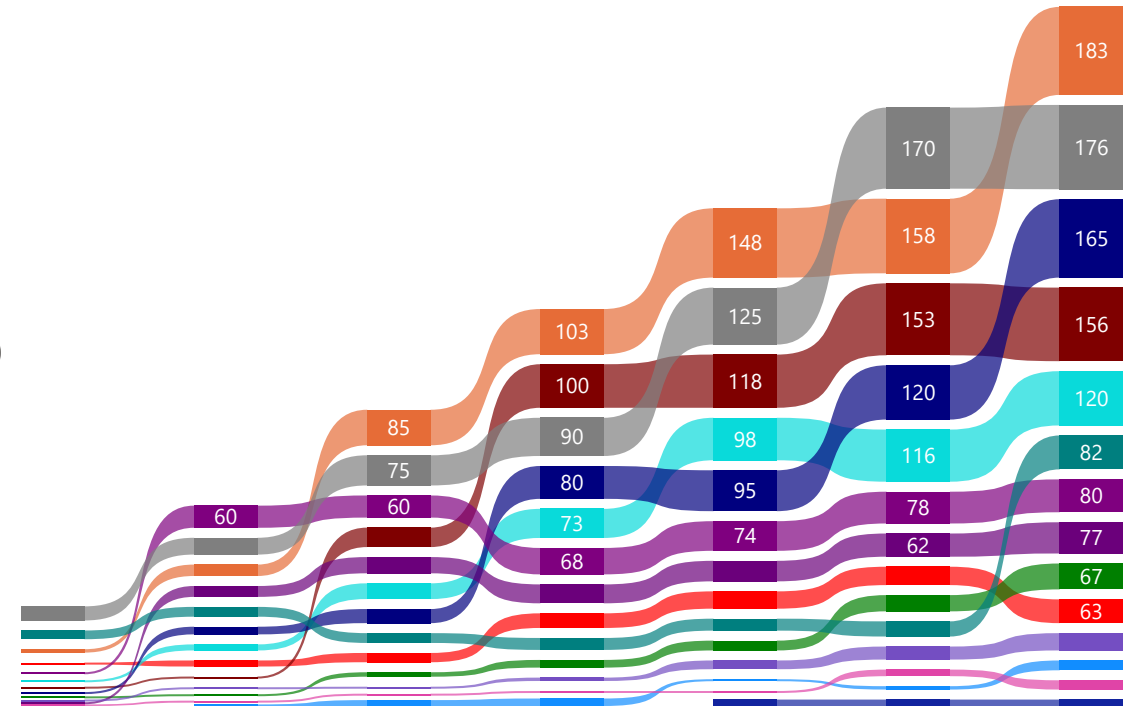

Name	1	2	3	4	5	6	7	8	Total
1 ↑ Martin Daniel Heer (N)	25	15	45	18	45	10	25		183
2 ↓ Renate Schär	45	5	25	15	35	45	6		176
3 ↑ Manuel Hobiger (M)	8	25	12	35	15	25	45		165
4 ↓ Lakshmi Natarajan	10	10	35	45	18	35	3		156
5 Girish Chandrasekhar	12	18	18	25	25	18	4		120
6 ↑ Prakhar Gupta	35	2	0	4	0	6	35		82
7 ↓ Philipp Rohrer (N)	15	45	0	8	6	4	2		80
8 ↓ Patrick Kreis	4	35	10	5	3	5	15		77
9 Manuel Feer	6	6	15	6	4	12	18		67
10 ↓ Alex Feist	18	12	6	10	5	2	10		63
11 Thomas Wälchli	5	8	0	12	10	8	8		51
12 ↑ Andi Stolz	0	3	8	3	8	3	12		37
13 ↓ Philippe Steiner (N)	3	4	5	2	2	15	5		36
14 Giorgi Shalamberidze	0	0	0	0	12	0	0		12

- Alex Feist
- Andi Stolz
- Giorgi Shalamberidze
- Girish Chandrasekhar
- Lakshmi Natarajan
- Manuel Feer
- Manuel Hobiger (M)
- Martin Daniel Heer (N)
- Patrick Kreis
- Philipp Rohrer (N)
- Philippe Steiner (N)
- Prakhar Gupta
- Renate Schär
- Thomas Wälchli

Name	1	%	#	2	%	#	3	%	#	4	%	#	5	%	#	6	%	#	7	%	#	8	%	#			
Alex Feist	16980	85%	4	17110	90%	6	↓	10420	55%	9	↓	12280	65%	7	↑	11420	60%	10	↓	11250	60%	13	↓	13260	70%	7	↑
Andi Stolz	0	0%	13	13210	70%	12	↑	11540	60%	8	↑	11150	60%	12	↓	12130	65%	8	↑	11300	60%	12	↓	13860	75%	6	↑
Giorgi Shalamberidze	0	0%	13	0	0%	14	↓	0	0%	11	↑	0	0%	14	↓	12740	70%	6	↑	0	0%	14	↓	0	0%	14	→
Girish Chandrasekhar	15710	85%	6	17600	90%	4	↑	14630	75%	4	→	15130	80%	3	↑	14170	75%	3	→	14880	80%	4	↓	10730	60%	11	↓
Lakshmi Natarajan	15580	85%	7	17010	90%	7	→	16830	85%	2	↑	16540	85%	1	↑	13810	75%	4	↓	15710	85%	2	↑	10580	60%	12	↓
Manuel Feer	13560	75%	9	15170	80%	9	→	14410	75%	5	↑	12040	65%	9	↓	10440	60%	11	↓	13930	75%	6	↑	14640	80%	4	↑
Manuel Hobiger (M)	15130	80%	8	17720	90%	3	↑	13360	70%	6	↓	16230	80%	2	↑	13080	75%	5	↓	15210	80%	3	↑	20000	95%	1	↑
Martin Daniel Heer (N)	17150	90%	3	17170	90%	5	↓	19760	95%	1	↑	13770	80%	4	↓	14910	80%	1	↑	13800	80%	7	↓	15800	90%	3	↑
Patrick Kreis	13170	75%	11	20470	95%	2	↑	12080	65%	7	↓	11650	65%	10	↓	9310	55%	12	↓	12720	70%	10	↑	13910	75%	5	↑
Philipp Rohrer (N)	16620	85%	5	21750	100%	1	↑	0	0%	11	↓	12230	65%	8	↑	12120	65%	9	↓	12120	65%	11	↓	10050	55%	13	↓
Philippe Steiner (N)	10040	55%	12	13510	70%	11	↑	9240	50%	10	↑	11130	60%	13	↓	8910	50%	13	→	14280	75%	5	↑	11970	65%	10	↓
Prakhar Gupta	17430	85%	2	11060	60%	13	↓	0	0%	11	↑	11220	60%	11	→	0	0%	14	↓	13150	70%	9	↑	15820	80%	2	↑
Renate Schär	18620	90%	1	15130	80%	10	↓	15930	85%	3	↑	13510	75%	5	↓	14180	80%	2	↑	16790	90%	1	↑	12580	70%	9	↓
Thomas Wälchli	13510	75%	10	15420	85%	8	↑	0	0%	11	↓	13330	85%	6	↑	12550	70%	7	↓	13660	85%	8	↓	12830	70%	8	→