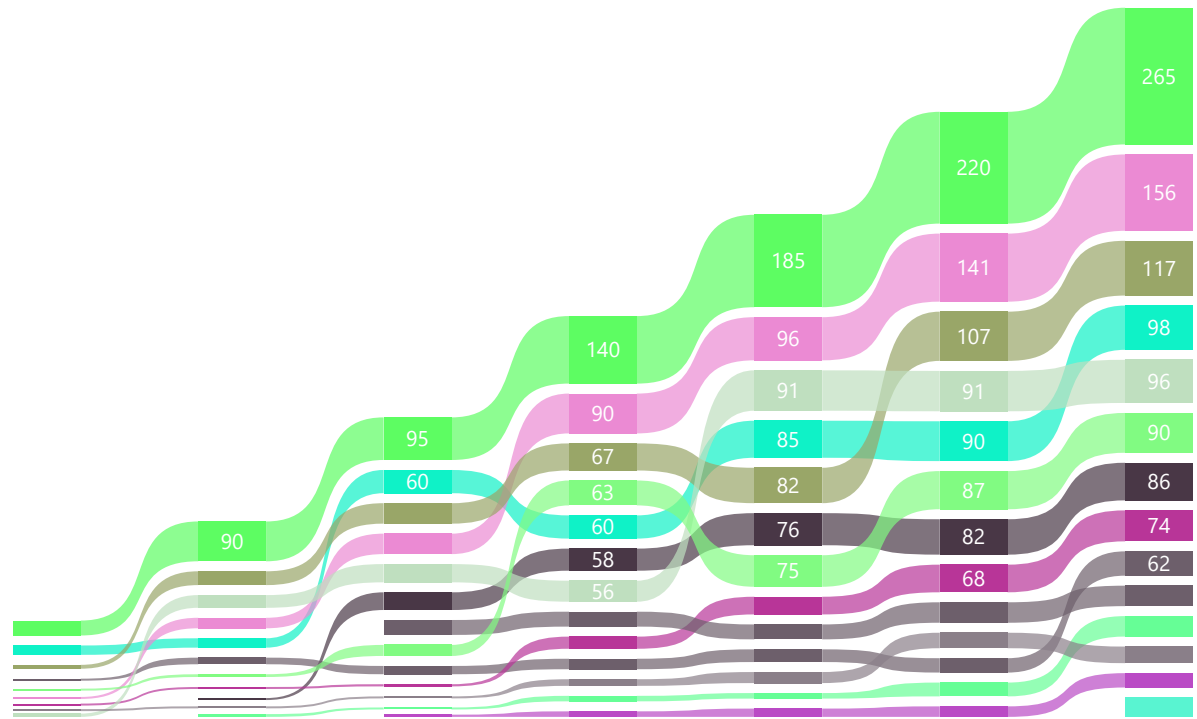

Name	1	2	3	4	5	6	7	8	Total
1 Céline Jundt	45	45	5	45	45	35	45		265
2 Irena Rullo (A)	12	25	18	35	6	45	15		156
3 Manuel Stocker	25	18	12	12	15	25	10		117
4 ↑ David Lüthold	35	0	25	0	25	5	8		98
5 ↓ Marius Müller	6	35	10	5	35	0	5		96
6 Ramon Lock	15	8	15	25	12	12	3		90
7 Beat Rölli	0	15	35	8	18	6	4		86
8 Manuela Bhend	10	10	2	18	10	18	6		74
9 ↑ Esther Naef	18	12	3	4	4	3	18		62
10 ↓ Oskar Eugster	0	0	45	0	0	10	0		55
11 ↑ Jennifer Krebs	0	5	8	15	0	15	12		55
12 ↓ Uwe Gort	8	6	6	10	8	8	2		48
13 Martina Krebs	0	0	4	6	5	4	25		44
14 Salil Apte (A)	0	0	0	0	0	0	35		35

- Beat Rölli
- Céline Jundt
- David Lüthold
- Esther Naef
- Irena Rullo (A)
- Jennifer Krebs
- Manuel Stocker
- Manuela Bhend
- Marius Müller
- Martina Krebs
- Oskar Eugster
- Ramon Lock
- Salil Apte (A)
- Uwe Gort

Name	1	%	#	2	%	#	3	%	#	4	%	#	5	%	#	6	%	#	7	%	#	8	%	#			
Beat Rölli	0	0%	10	9660	55%	5	↑	13550	70%	2	↑	6780	40%	8	↓	10720	60%	4	↑	9120	50%	9	↓	5690	30%	11	↓
Céline Jundt	10050	55%	1	18040	90%	1	→	9520	50%	10	↓	12880	75%	1	↑	15720	80%	1	→	15530	85%	2	↓	16260	80%	1	↑
David Lüthold	9960	60%	2	0	0%	11	↓	13360	70%	3	↑	0	0%	12	↓	10790	60%	3	↑	8740	50%	10	↓	7180	40%	8	↑
Esther Naef	8480	50%	4	9460	55%	6	↓	6970	40%	12	↓	4370	25%	11	↑	7880	45%	11	→	7890	45%	12	↓	9580	55%	4	↑
Irena Rullo (A)	7340	45%	6	11400	60%	3	↑	13190	70%	4	↓	11100	80%	2	↑	9120	50%	9	↓	16160	100%	1	↑	8960	50%	5	↓
Jennifer Krebs	0	0%	10	6330	35%	10	→	11050	60%	8	↑	9080	50%	5	↑	0	0%	12	↓	11580	65%	5	↑	8150	45%	6	↓
Manuel Stocker	8690	50%	3	10040	55%	4	↓	12260	65%	6	↓	7180	40%	6	→	10340	55%	5	↑	12000	65%	3	↑	8080	45%	7	↓
Manuela Bhend	6560	35%	7	8210	45%	7	→	6620	35%	13	↓	10140	55%	4	↑	9710	50%	7	↓	11880	65%	4	↑	6610	35%	9	↓
Marius Müller	5980	35%	9	11580	65%	2	↑	11850	65%	7	↓	5380	30%	10	↓	12040	65%	2	↑	0	0%	13	↓	6200	35%	10	↑
Martina Krebs	0	0%	10	0	0%	11	↓	7400	40%	11	→	6280	35%	9	↑	8960	50%	10	↓	8170	45%	11	↓	9790	55%	3	↑
Oskar Eugster	0	0%	10	0	0%	11	↓	14440	75%	1	↑	0	0%	12	↓	0	0%	12	→	10870	60%	7	↑	0	0%	14	↓
Ramon Lock	8280	45%	5	8010	45%	8	↓	12960	70%	5	↑	11020	60%	3	↑	9860	55%	6	↓	11130	60%	6	→	5510	30%	12	↓
Salil Apte (A)	0	0%	10	0	0%	11	↓	0	0%	14	↓	0	0%	12	↑	0	0%	12	→	0	0%	13	↓	13910	75%	2	↑
Uwe Gort	6460	40%	8	6400	40%	9	↓	9570	55%	9	→	6810	40%	7	↑	9230	55%	8	↓	9600	55%	8	→	4080	25%	13	↓