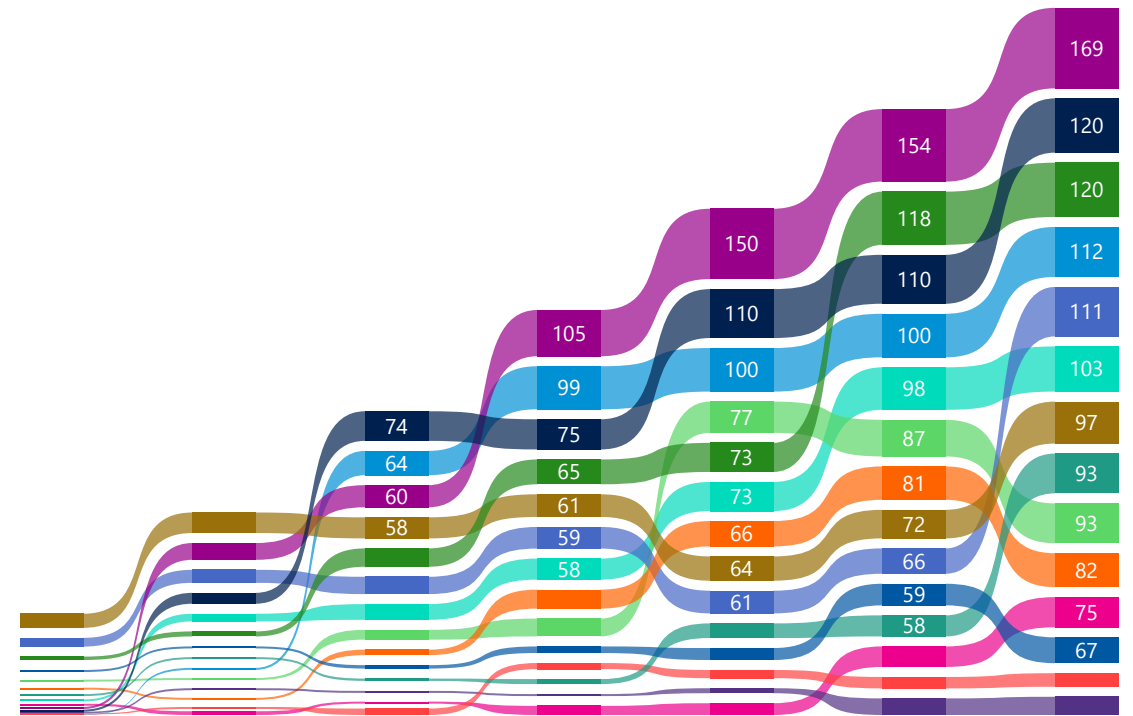

Name	1	2	3	4	5	6	7	8	Total
1 Raffi BÜchler (N)	5	45	10	45	45	4	15		169
2 Sebastian KÜppers	25	3	25	12	8	45	2		120
3 Tobias Specht	4	35	35	1	35	0	10		120
4 Lili Ninova (N)	1	18	45	35	1	0	12		112
5 ↑ Monika Sarbach (N)	35	8	8	8	2	5	45		111
6 ↓ Andrin Altherr (A)	8	25	15	10	15	25	5		103
7 ↑ Rolf Schneebeli	45	12	1	3	3	8	25		97
8 ↑ Samuel Felder	10	10	3	5	18	12	35		93
9 ↓ Kay Wacker	15	4	18	15	25	10	6		93
10 ↓ Paul Roger Ratcliffe (A)	12	5	12	25	12	15	1		82
11 ↑ Richard Lattmann	6	1	6	4	5	35	18		75
12 ↓ Thomas Krutzler (N)	18	2	5	6	10	18	8		67
13 Roman Villiger (N)	2	6	4	18	4	6	4		44
14 Rolf Markwalder (A)	3	15	2	2	6	3	3		34

- Andrin Altherr (A)
- Kay Wacker
- Lili Ninova (N)
- Monika Sarbach (N)
- Paul Roger Ratcliffe (A)
- Raffi BÜchler (N)
- Richard Lattmann
- Rolf Markwalder (A)
- Rolf Schneebeli
- Roman Villiger (N)
- Samuel Felder
- Sebastian KÜppers
- Thomas Krutzler (N)
- Tobias Specht

Name	1	%	#	2	%	#	3	%	#	4	%	#	5	%	#	6	%	#	7	%	#	8	%	#			
Andrin Altherr (A)	12360	70%	8	14610	80%	3	↑	13760	75%	5	↓	9940	55%	7	↓	11670	65%	5	↑	13690	75%	3	↑	10780	60%	10	↓
Kay Wacker	14810	80%	5	10870	60%	11	↓	14260	75%	4	↑	10070	55%	5	↓	13400	70%	3	↑	11270	60%	7	↓	10890	60%	9	↓
Lili Ninova (N)	5980	35%	14	13770	80%	4	↑	15930	80%	1	↑	11070	65%	2	↓	6810	40%	14	0	0%	13	↑	12360	70%	6	↑	
Monika Sarbach (N)	16340	85%	2	11860	65%	8	↓	12980	70%	8	→	9820	55%	8	→	8880	50%	13	↓	9980	55%	10	↑	15440	80%	1	↑
Paul Roger Ratcliffe (A)	13930	75%	6	11200	60%	10	↓	13160	70%	6	↑	10890	60%	3	↑	11320	60%	6	↓	12190	65%	5	↑	6530	35%	14	↓
Raffi BÜchler (N)	11720	65%	10	17680	90%	1	↑	12990	70%	7	↓	11750	65%	1	↑	14550	80%	1	→	9840	55%	11	↓	12580	70%	5	↑
Richard Lattmann	11770	65%	9	7950	45%	14	↓	12620	65%	9	↑	7900	45%	11	↓	9970	55%	10	↑	13760	80%	2	↑	12690	70%	4	↓
Rolf Markwalder (A)	10120	60%	12	12830	75%	5	↑	9000	50%	13	↓	6980	40%	13	→	10310	60%	9	↑	9030	50%	12	↓	8790	50%	12	→
Rolf Schneebeli	16830	90%	1	12540	70%	6	↓	7380	40%	14	↓	7170	40%	12	↑	9010	50%	12	→	10920	60%	8	↑	13780	75%	3	↑
Roman Villiger (N)	8610	50%	13	11360	65%	9	↑	11880	65%	11	↓	10270	60%	4	↑	9390	50%	11	↓	10510	60%	9	↑	9600	55%	11	↓
Samuel Felder	13530	75%	7	12040	65%	7	→	10800	60%	12	↓	8260	45%	10	↑	12950	70%	4	↑	12000	65%	6	↓	13880	75%	2	↑
Sebastian KÜppers	15470	85%	3	10780	60%	12	↓	14500	80%	3	↑	10000	55%	6	↓	10750	60%	8	↓	15980	80%	1	↑	7180	40%	13	↓
Thomas Krutzler (N)	14960	80%	4	8300	45%	13	↓	12230	65%	10	↑	9180	50%	9	↑	10900	60%	7	↑	13070	70%	4	↑	12120	65%	8	↓
Tobias Specht	10520	60%	11	15450	85%	2	↑	14790	80%	2	→	6320	35%	14		13840	80%	2	↑	0	0%	13	↓	12200	75%	7	↑