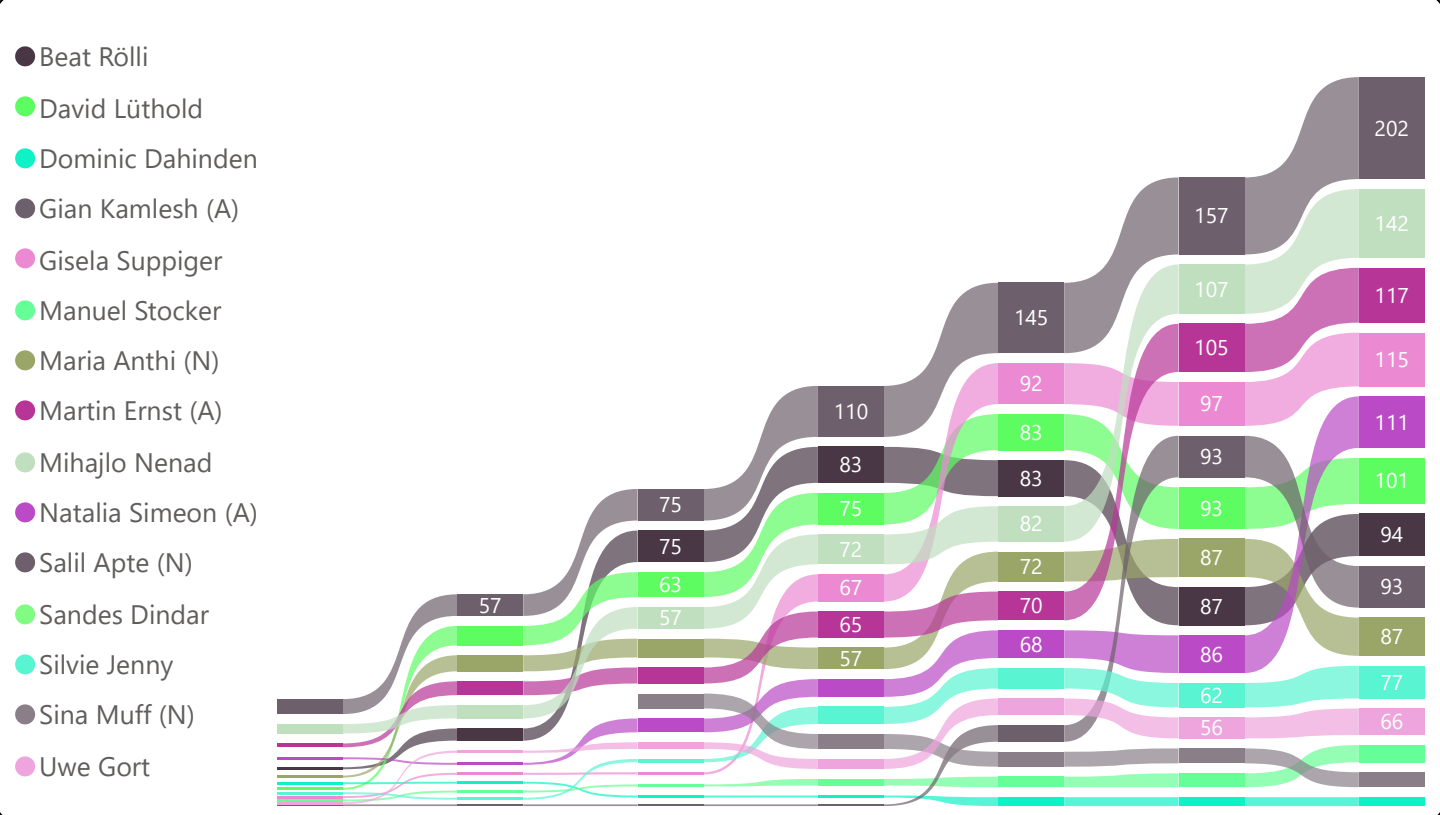

Name	1	2	3	4	5	6	7	8	Total
1 Gian Kamlesh (A)	45	12	18	35	35	12	45		202
2 Mihajlo Nenad	35	7	15	15	10	25	35		142
3 Martin Ernst (A)	25	18	4	18	5	35	12		117
4 Gisela Suppiger	6	10	6	45	25	5	18		115
5 ↑ Natalia Simeon (A)	18	0	25	7	18	18	25		111
6 David Lüthold	8	45	10	12	8	10	8		101
7 Beat Rölli	15	25	35	8	0	4	7		94
8 ↓ Salil Apte (N)	3	0	0	0	45	45	0		93
9 ↓ Maria Anthi (N)	12	35	5	5	15	15	0		87
10 Silvie Jenny	7	5	12	25	6	7	15		77
11 Uwe Gort	4	18	8	6	12	8	10		66
12 ↑ Manuel Stocker	5	8	7	10	7	6	6		49
13 ↓ Sina Muff (N)	0	0	45	0	0	0	0		45
14 Dominic Dahinden	10	6	0	0	0	0	0		16
15 Sandes Dindar	0	0	0	0	0	0	0		0

Name	1	%	#	2	%	#	3	%	#	4	%	#	5	%	#	6	%	#	7	%	#	8	%	#			
Beat Rölli	9890	60%	5	8750	50%	3	↑	11300	65%	2	↑	6330	35%	8	↓	0	0%	12	↓	7030	40%	12	→	6600	35%	9	↑
David Lüthold	8530	50%	8	10220	60%	1	↑	8280	50%	7	↓	6870	40%	6	↑	4420	25%	8	↓	9950	55%	7	↑	7270	40%	8	↓
Dominic Dahinden	8540	55%	7	5090	30%	10	↓	0	0%	13	↓	0	0%	12	↑	0	0%	12	→	0	0%	13	↓	0	0%	11	↑
Gian Kamlesh (A)	14480	80%	1	7200	40%	6	↓	10530	60%	4	↑	10090	55%	2	↑	12070	70%	2	→	10850	60%	6	↓	10120	55%	1	↑
Gisela Suppiger	7840	50%	10	7110	40%	7	↑	7670	45%	10	↓	10450	60%	1	↑	10470	60%	3	↓	7890	45%	11	↓	8650	50%	4	↑
Manuel Stocker	7130	40%	11	6950	40%	8	↑	7850	45%	9	↓	6360	35%	7	↑	3520	20%	9	↓	7900	45%	10	↓	6090	35%	10	→
Maria Anthi (N)	9520	55%	6	8910	50%	2	↑	6960	40%	11	↓	5370	30%	11	→	10090	60%	5	↑	10970	60%	5	→	0	0%	11	↓
Martin Ernst (A)	10850	65%	3	8070	45%	4	↓	6810	40%	12	↓	8070	45%	4	↑	1720	10%	11	↓	11430	65%	2	↑	7680	45%	6	↓
Mihajlo Nenad	11260	70%	2	6140	35%	9	↓	10250	60%	5	↑	7150	40%	5	→	5520	35%	7	↓	11340	65%	3	↑	10070	55%	2	↑
Natalia Simeon (A)	10040	60%	4	0	0%	12	↓	10690	65%	3	↑	5880	35%	9	↓	10440	65%	4	↑	11030	70%	4	→	8770	55%	3	↑
Salil Apte (N)	6210	35%	13	0	0%	12	↑	0	0%	13	↓	0	0%	12	↑	12710	75%	1	↑	18300	90%	1	→	0	0%	11	↓
Sandes Dindar	0	0%	14	0	0%	12	↑	0	0%	13	↓	0	0%	12	→	0	0%	13	↓	0	0%	13	↓	0	0%	11	↑
Silvie Jenny	8240	55%	9	3310	20%	11	↓	9560	60%	6	↑	8380	50%	3	↑	3310	20%	10	↓	8380	50%	9	↑	7800	45%	5	↑
Sina Muff (N)	0	0%	14	0	0%	12	↑	14030	75%	1	↑	0	0%	12	↓	0	0%	12	→	0	0%	13	↓	0	0%	11	↑
Uwe Gort	6290	40%	12	8070	50%	4	↑	7930	50%	8	↓	5780	35%	10	↓	7840	50%	6	↑	9210	55%	8	↓	7320	45%	7	↑