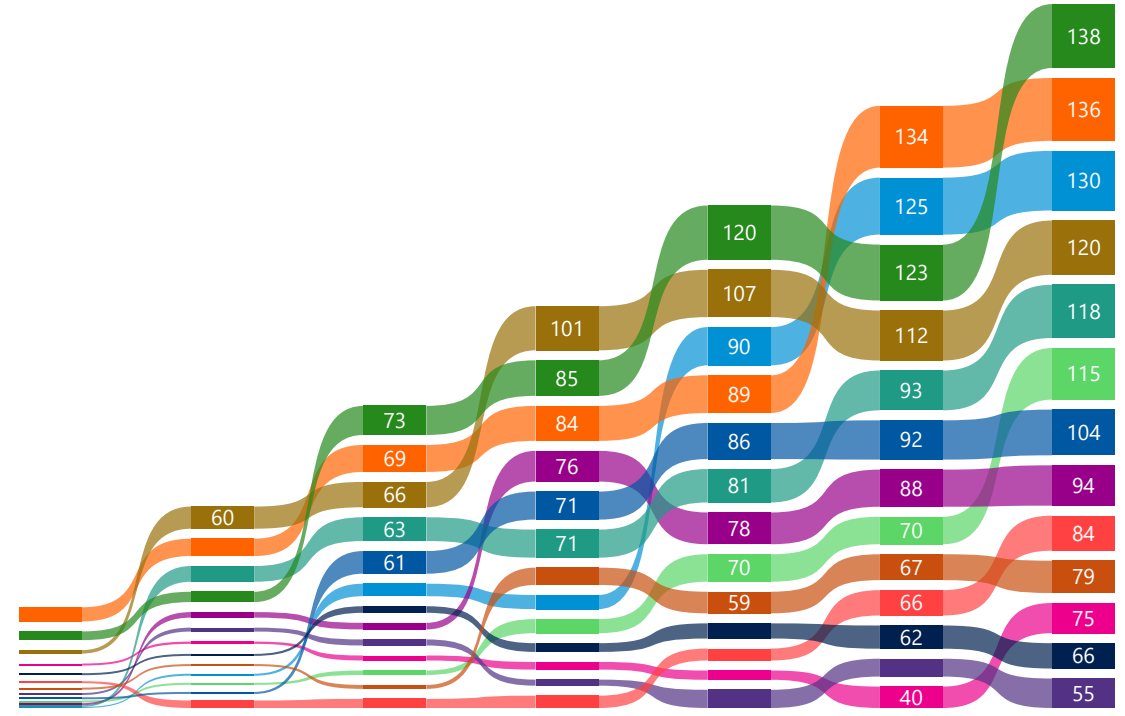

Name	1	2	3	4	5	6	7	8	Total
1 ↑ Richard Lattmann (N)	35	3	35	12	35	3	15		138
2 ↓ David Schärli	45	6	18	15	5	45	2		136
3 ↓ Carl Drechsel	2	15	25	3	45	35	5		130
4 Matthias Lauper	25	35	6	35	6	5	8		120
5 Paul Roger Ratcliffe (N)	3	45	15	8	10	12	25		118
6 ↑ Andrin Altherr (A)	5	12	10	18	25	0	45		115
7 ↓ Samuel Felder	6	10	45	10	15	6	12		104
8 ↓ Gabor Szucs (N)	4	25	2	45	2	10	6		94
9 ↑ Oliver Walenciak	12	2	3	6	18	25	18		84
10 ↓ Simon Luck (A)	10	8	8	25	8	8	12		79
11 ↑ Hans Minder (N)	18	5	5	5	3	4	35		75
12 ↓ Sebastian Küppers (A)	15	4	12	4	12	15	4		66
13 ↓ Marco Haller	8	18	4	0	4	18	3		55
14 Christoph Seiler	0	0	0	0	0	0	0		0

- Andrin Altherr (A)
- Carl Drechsel
- Christoph Seiler
- David Schärli
- Gabor Szucs (N)
- Hans Minder (N)
- Marco Haller
- Matthias Lauper
- Oliver Walenciak
- Paul Roger Ratcliffe (N)
- Richard Lattmann (N)
- Samuel Felder
- Sebastian Küppers (A)
- Simon Luck (A)

Name	1	%	#	2	%	#	3	%	#	4	%	#	5	%	#	6	%	#	7	%	#	8	%	#
Andrin Altherr (A)	11380	65%	10	9930	55%	6 ↑	11430	65%	7 ↓	10940	60%	4 ↑	14530	80%	3 ↑	0	0%	13 ↓	14170	75%	1 ↑			
Carl Drechsel	9530	55%	13	10020	55%	5 ↑	13460	75%	3 ↑	7140	40%	12 ↓	16860	90%	1 ↑	12890	70%	2 ↓	11990	65%	10 ↓			
Christoph Seiler	0	0%	14	0	0%	14 →	0	0%	14 →	0	0%	13 ↑	0	0%	14 ↓	0	0%	13 ↑	0	0%	14 ↓			
David Schärli	16740	85%	1	8660	50%	9 ↓	13430	75%	4 ↑	10750	60%	5 ↓	11450	65%	10 ↓	14590	80%	1 ↑	8290	50%	13 ↓			
Gabor Szucs (N)	10370	60%	11	11310	65%	3 ↑	8030	45%	13 ↓	11960	65%	1 ↑	5270	30%	13	10620	60%	7 ↑	12180	65%	9 ↓			
Hans Minder (N)	14040	75%	4	8050	45%	10 ↓	9440	55%	10 →	8000	45%	10 →	7030	45%	12 ↓	8830	50%	11 ↑	13610	75%	2 ↑			
Marco Haller	12610	70%	8	10820	60%	4 ↑	8790	50%	11 ↓	0	0%	13 ↓	7480	45%	11 ↑	12580	70%	4 ↑	9660	55%	12 ↓			
Matthias Lauper	14640	85%	3	11870	70%	2 ↑	10290	60%	9 ↓	11730	70%	2 ↑	11550	75%	9 ↓	8920	50%	10 ↓	12330	70%	8 ↑			
Oliver Walenciak	13520	75%	6	5440	30%	13 ↓	8280	45%	12 ↑	9130	50%	9 ↑	14310	80%	4 ↑	12740	70%	3 ↑	12600	65%	4 ↓			
Paul Roger Ratcliffe (N)	9880	55%	12	12710	70%	1 ↑	12700	70%	5 ↓	9320	50%	8 ↓	12030	65%	7 ↑	11040	60%	6 ↑	12910	70%	3 ↑			
Richard Lattmann (N)	14740	80%	2	6950	40%	12 ↓	14710	80%	2 ↑	9830	55%	6 ↓	16130	85%	2 ↑	8680	50%	12 ↓	12520	65%	5 ↑			
Samuel Felder	12120	70%	9	9540	55%	7 ↑	18090	90%	1 ↑	9730	55%	7 ↓	14110	80%	5 ↑	10000	55%	9 ↓	12370	70%	6 ↑			
Sebastian Küppers (A)	13560	75%	5	7040	40%	11 ↓	11840	65%	6 ↑	7390	40%	11 ↓	13500	75%	6 ↑	11100	60%	5 ↑	10110	55%	11 ↓			
Simon Luck (A)	12770	75%	7	9280	55%	8 ↓	10770	65%	8 →	11250	65%	3 ↑	11810	65%	8 ↓	10080	60%	8 →	12370	70%	6 ↑