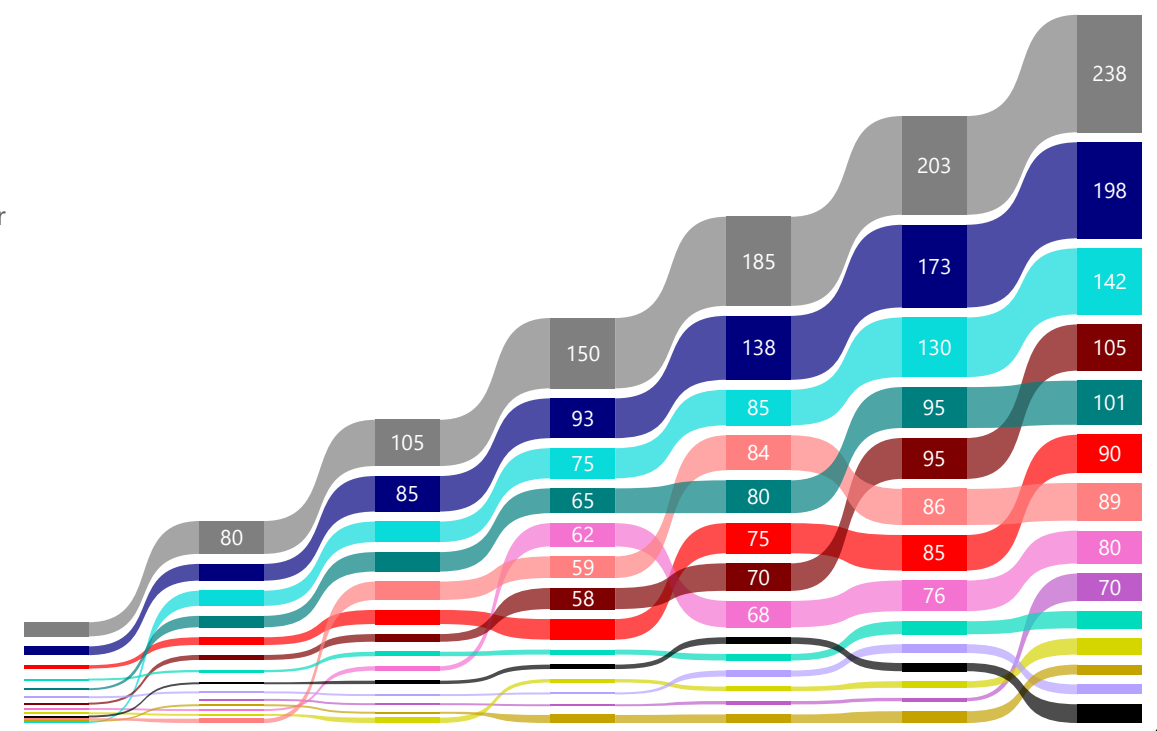

Name	1	2	3	4	5	6	7	8	Total
1 Renate Schär	45	35	25	45	35	18	35		238
2 Manuel Hobiger (M)	35	15	35	8	45	35	25		198
3 Girish Chandrasekhar	2	45	10	18	10	45	12		142
4 Lakshmi Natarajan	10	18	5	25	12	25	10		105
5 Prakhar Gupta	15	25	15	10	15	15	6		101
6 ↑ Alex Feist	25	8	12	12	18	10	5		90
7 ↓ Max Bühler	4	4	45	6	25	2	3		89
8 David Felsch	8	1	18	35	6	8	4		80
9 ↑ Andy Frei	0	10	6	4	5	0	45		70
10 ↓ Philippe Steiner (N)	18	5	4	1	3	12	8		51
11 ↑ Claudia Lösch	6	3	1	15	2	4	18		49
12 ↑ Manuel Feer (N)	3	6	2	4	1	6	15		37
13 ↓ Lars Lehmann (N)	12	2	3	5	8	5	2		37
14 ↓ Renato Carlotti	5	12	8	2	4	3	1		35

- Alex Feist
- Andy Frei
- Claudia Lösch
- David Felsch
- Girish Chandrasekhar
- Lakshmi Natarajan
- Lars Lehmann (N)
- Manuel Feer (N)
- Manuel Hobiger (M)
- Max Bühler
- Philippe Steiner (N)
- Prakhar Gupta
- Renate Schär
- Renato Carlotti

Name	1	%	#	2	%	#	3	%	#	4	%	#	5	%	#	6	%	#	7	%	#	8	%	#			
Alex Feist	16220	85%	3	9370	50%	8	↓	15210	75%	6	↑	12910	70%	6	→	18090	90%	4	↑	13840	75%	7	↓	12080	65%	10	↓
Andy Frei	0	0%	14	10460	60%	7	↑	13440	80%	9	↓	11680	65%	11	↓	14210	80%	10	↑	0	0%	14	↓	19410	95%	1	↑
Claudia Lösch	14240	75%	9	7350	40%	12	↓	9570	55%	14	↓	14170	75%	5	↑	12880	70%	13	↓	11280	60%	11	↑	15230	80%	4	↑
David Felsch	14730	85%	8	5170	30%	14	↓	15620	85%	4	↑	17350	90%	2	↑	14260	80%	9	↓	12500	70%	8	↑	12030	65%	11	↓
Girish Chandrasekhar	12340	70%	13	13450	75%	1	↑	14650	75%	7	↓	14600	80%	4	↑	15480	85%	7	↓	16550	85%	1	↑	14350	75%	6	↓
Lakshmi Natarajan	14750	80%	7	12780	70%	4	↑	13210	75%	10	↓	15250	85%	3	↑	16610	90%	6	↓	15570	85%	3	↑	13170	75%	7	↓
Lars Lehmann (N)	14780	80%	6	6240	35%	13	↓	10640	60%	12	↑	11840	65%	10	↑	14850	80%	8	↑	11810	65%	10	↓	10810	60%	13	↓
Manuel Feer (N)	13740	75%	12	8950	50%	9	↑	9670	55%	13	↓	11680	65%	11	↑	10350	60%	14	↓	12110	70%	9	↑	14640	75%	5	↑
Manuel Hobiger (M)	17310	90%	2	12430	70%	5	↓	16500	85%	2	↑	12010	65%	8	↓	21850	100%	1	↑	16080	85%	2	↓	15470	85%	3	↓
Max Bühler	13760	75%	11	8910	50%	11	→	17040	80%	1	↑	11970	65%	9	↓	19020	95%	3	↑	11030	60%	13	↓	11610	65%	12	↑
Philippe Steiner (N)	15650	85%	4	8920	50%	10	↓	10880	60%	11	↓	10790	60%	14	↓	12970	70%	12	↑	14390	75%	6	↑	12580	70%	8	↓
Prakhar Gupta	14910	80%	5	12900	70%	3	↑	15610	85%	5	↓	12210	65%	7	↓	16950	85%	5	↑	14420	75%	5	→	12190	65%	9	↓
Renate Schär	18450	90%	1	13150	75%	2	↓	16370	90%	3	↓	19460	95%	1	↑	19530	90%	2	↓	15530	85%	4	↓	16380	85%	2	↑
Renato Carlotti	13910	80%	10	11820	65%	6	↑	13850	80%	8	↓	11000	60%	13	↓	13230	70%	11	↑	11110	60%	12	↓	10560	60%	14	↓