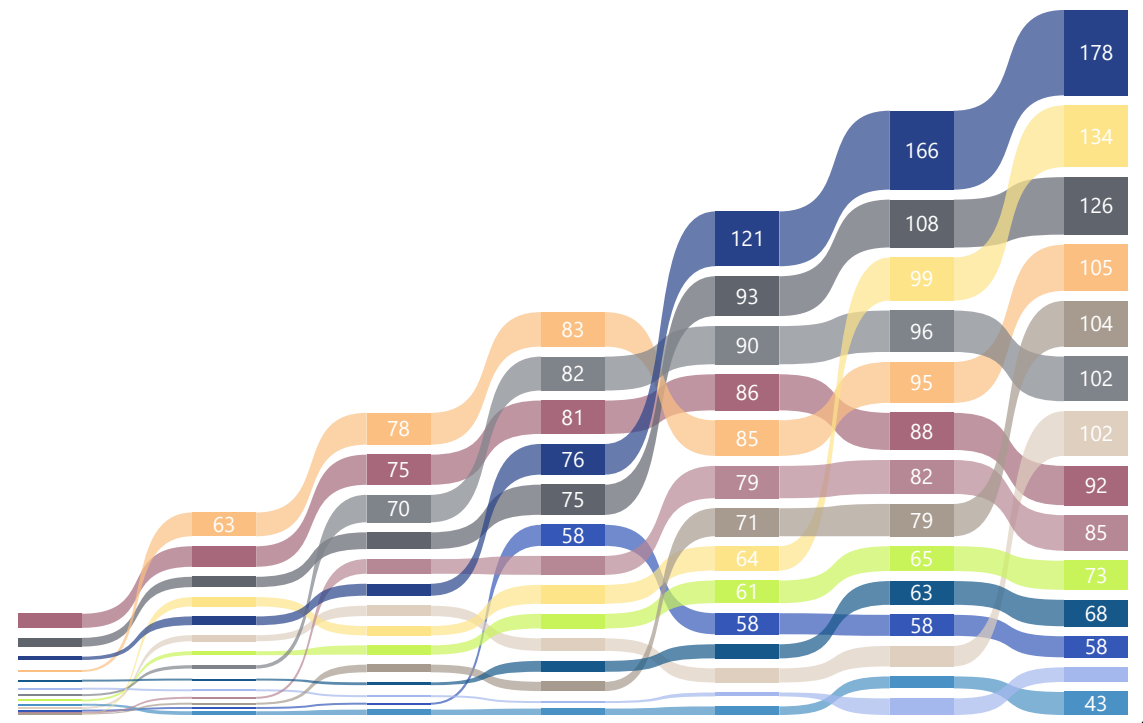

Name	1	2	3	4	5	6	7	8	Total
1 Rolf Schneebeli	25	10	6	35	45	45	12		178
2 ↑ Patrick Zellweger	1	35	0	18	10	35	35		134
3 ↓ Kay Wacker (A)	35	3	12	25	18	15	18		126
4 ↑ Marco Hauser	18	45	15	5	2	10	10		105
5 ↑ Roman Villiger (N)	2	6	25	3	35	8	25		104
6 ↑ Helene Portmann	5	25	8	4	3	12	45		102
7 ↓ Norwin Amiet (N)	10	15	45	12	8	6	6		102
8 ↓ Alessandro Occhipinti	45	12	18	6	5	2	4		92
9 ↓ Raffi Büchler (A)	3	8	35	8	25	3	3		85
10 ↓ Marco von Atzigen	8	18	10	10	15	4	8		73
11 ↓ Roman Walser	15	5	4	15	6	18	5		68
12 ↓ Christian Maag	4	4	5	45	0	0	0		58
13 ↑ Oskar Eugster (N)	12	2	0	0	12	5	15		46
14 ↓ Julian Steiner	6	1	3	2	4	25	2		43

- Alessandro Occhipinti
- Christian Maag
- Helene Portmann
- Julian Steiner
- Kay Wacker (A)
- Marco Hauser
- Marco von Atzigen
- Norwin Amiet (N)
- Oskar Eugster (N)
- Patrick Zellweger
- Raffi Büchler (A)
- Rolf Schneebeli
- Roman Villiger (N)
- Roman Walser

Name	1	%	#	2	%	#	3	%	#	4	%	#	5	%	#	6	%	#	7	%	#	8	%	#
Alessandro Occhipinti	14750	80%	1	10740	60%	6 ↓	12260	65%	4 ↑	10430	55%	9 ↓	9240	50%	10 ↓	8310	45%	13 ↓	7440	40%	11 ↑			
Christian Maag	10870	65%	11	8680	50%	11 →	10140	60%	10 ↑	12570	70%	1 ↑	0	0%	14	0	0%	14 →	0	0%	14 →			
Helene Portmann	11170	65%	10	11890	65%	3 ↑	10760	60%	8 ↓	9930	55%	11 ↓	8110	50%	12 ↓	11580	65%	6 ↑	15200	80%	1 ↑			
Julian Steiner	11440	65%	9	5190	30%	14 ↓	8650	50%	12 ↑	8240	45%	13 ↓	9210	55%	11 ↑	12640	70%	3 ↑	7100	40%	13 ↓			
Kay Wacker (A)	13250	70%	2	7170	40%	12 ↓	11480	65%	6 ↑	11960	65%	3 ↑	12380	70%	4 ↓	11770	65%	5 ↓	11590	60%	4 ↑			
Marco Hauser	12620	75%	4	12500	70%	1 ↑	11620	65%	5 ↓	10340	60%	10 ↓	5310	30%	13 ↓	11510	65%	7 ↑	10450	65%	7 →			
Marco von Atzigen	11560	70%	8	11430	65%	4 ↑	11140	65%	7 ↓	10770	60%	7 →	12250	70%	5 ↑	10490	60%	11 ↓	10250	60%	8 ↑			
Norwin Amiet (N)	11810	65%	7	11210	60%	5 ↑	13460	70%	1 ↑	11040	60%	6 ↓	10770	60%	8 ↓	11000	60%	9 ↓	9230	50%	9 →			
Oskar Eugster (N)	11880	70%	6	5290	30%	13 ↓	0	0%	13 →	0	0%	14 ↓	11890	70%	6 ↑	10790	60%	10 ↓	11560	65%	5 ↑			
Patrick Zellweger	9000	50%	14	12040	65%	2 ↑	0	0%	13 ↓	11890	65%	4 ↑	11800	65%	7 ↓	13900	75%	2 ↑	12620	70%	2 →			
Raffi Büchler (A)	10740	60%	12	9710	55%	8 ↑	13320	75%	2 ↑	10650	60%	8 ↓	12430	70%	3 ↑	10470	60%	12 ↓	7220	45%	12 →			
Rolf Schneebeli	13230	75%	3	10500	60%	7 ↓	10660	60%	9 ↓	12450	70%	2 ↑	17360	90%	1 ↑	14650	80%	1 →	10970	60%	6 ↓			
Roman Villiger (N)	10400	65%	13	9500	55%	9 ↑	12810	75%	3 ↑	9600	55%	12 ↓	12830	75%	2 ↑	11350	65%	8 ↓	12180	70%	3 ↑			
Roman Walser	12380	70%	5	9400	55%	10 ↓	9560	55%	11 ↓	11770	65%	5 ↑	10710	60%	9 ↓	12540	70%	4 ↑	8840	50%	10 ↓