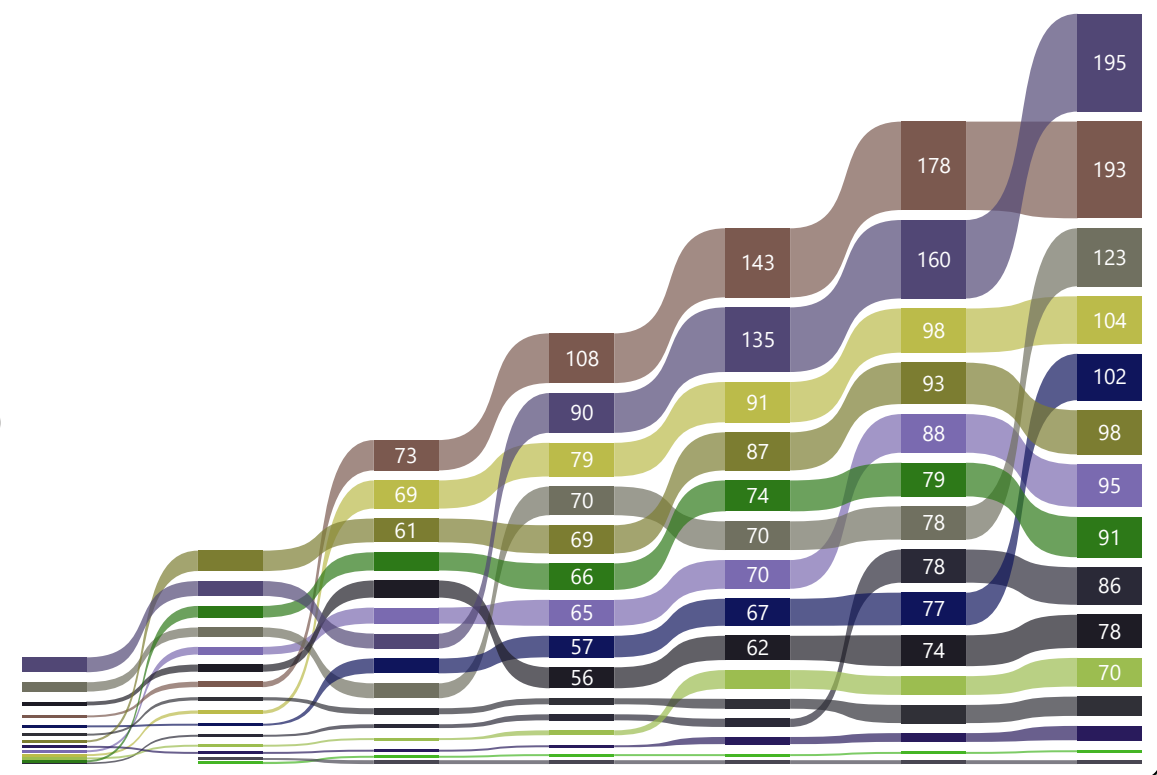

Name	1	2	3	4	5	6	7	8	Total
1 ↑ Victoria Szucs (N)	45	0	0	45	45	25	35		195
2 ↓ Fabian Rigert	18	10	45	35	35	35	15		193
3 ↑ Manuel Blamauer (A)	35	0	10	25	0	8	45		123
4 ↓ Alain Burtschi (A)	6	18	45	10	12	7	6		104
5 ↑ Monika Burgener	15	5	25	12	10	10	25		102
6 ↓ Simon Kaufmann	10	45	6	8	18	6	5		98
7 ↓ Beatrice Racine	7	25	15	18	5	18	7		95
8 ↓ Steffi Burtschi	4	35	12	15	8	5	12		91
9 ↓ Abhijatha Tripti	3	15	7	4	4	45	8		86
10 Peter Wüthrich	25	6	18	7	6	12	4		78
11 Esther Lagler (A)	5	8	8	6	25	0	18		70
12 Valentin Züsli (N)	12	12	5	0	7	15	2		53
13 Jennifer Krebs	8	3	0	5	15	3	10		44
14 Alina Bösiger	0	4	4	3	0	4	3		18
15 André Stübi	0	7	0	0	0	0	0		7

- Abhijatha Tripti
- Alain Burtschi (A)
- Alina Bösiger
- André Stübi
- Beatrice Racine
- Esther Lagler (A)
- Fabian Rigert
- Jennifer Krebs
- Manuel Blamauer (A)
- Monika Burgener
- Peter Wüthrich
- Simon Kaufmann
- Steffi Burtschi
- Valentin Züsli (N)
- Victoria Szucs (N)

Name	1	%	#	2	%	#	3	%	#	4	%	#	5	%	#	6	%	#	7	%	#	8	%	#			
Abhijatha Tripti	3240	20%	13	7530	45%	5	↑	7660	50%	9	↓	3430	20%	12	↓	4060	25%	12	→	14760	80%	1	↑	8030	50%	8	↓
Alain Burtschi (A)	7730	45%	10	8950	50%	4	↑	10530	60%	1	↑	6420	35%	7	↓	7980	45%	6	↑	8130	45%	9	↓	7830	45%	10	↓
Alina Bösiger	0	0%	14	4670	25%	12	↑	2690	15%	12	→	2810	15%	13	↓	0	0%	13	→	5630	30%	12	↑	4820	25%	13	↓
André Stübi	0	0%	14	6040	35%	9	↑	0	0%	13	↓	0	0%	14	↓	0	0%	13	↑	0	0%	14	↓	0	0%	15	↓
Beatrice Racine	7920	50%	9	9600	55%	3	↑	8680	50%	5	↓	9480	55%	4	↑	5010	30%	11	↓	10010	55%	4	↑	7970	45%	9	↓
Esther Lagler (A)	7540	45%	11	7250	40%	8	↑	7720	45%	8	→	4400	25%	10	↓	8690	50%	3	↑	0	0%	14	↓	9360	55%	4	↑
Fabian Rigert	9630	55%	4	7260	40%	7	↓	10530	60%	1	↑	10960	60%	2	↓	10720	60%	2	→	11960	65%	2	→	8760	50%	5	↓
Jennifer Krebs	8160	50%	8	4320	25%	13	↓	0	0%	13	→	3500	20%	11	↑	8030	45%	5	↑	5220	30%	13	↓	8410	50%	7	↑
Manuel Blamauer (A)	11770	65%	2	0	0%	14	↓	8020	45%	7	↑	9940	55%	3	↑	0	0%	13	↓	9100	50%	8	↑	12610	70%	1	↑
Monika Burgener	9580	55%	5	5290	30%	11	↓	10300	60%	3	↑	7260	40%	6	↓	7820	45%	7	↓	9620	55%	7	→	10200	60%	3	↑
Peter Wüthrich	10410	60%	3	6000	35%	10	↓	9410	55%	4	↑	6010	35%	9	↓	6130	35%	10	↓	9660	55%	6	↑	6440	40%	12	↓
Simon Kaufmann	8860	55%	7	10530	60%	1	↑	7520	45%	10	↓	6400	35%	8	↑	8670	50%	4	↑	7660	45%	10	↓	6640	40%	11	↓
Steffi Burtschi	6320	35%	12	10030	55%	2	↑	8210	45%	6	↓	8040	45%	5	↑	7260	40%	8	↓	6470	35%	11	↓	8740	50%	6	↑
Valentin Züsli (N)	9180	55%	6	7390	40%	6	→	7180	40%	11	↓	0	0%	14	↓	6480	40%	9	↑	9890	55%	5	↑	3500	20%	14	↓
Victoria Szucs (N)	11910	70%	1	0	0%	14	↓	0	0%	13	↑	12570	75%	1	↑	12680	75%	1	→	10320	60%	3	↓	10330	60%	2	↑