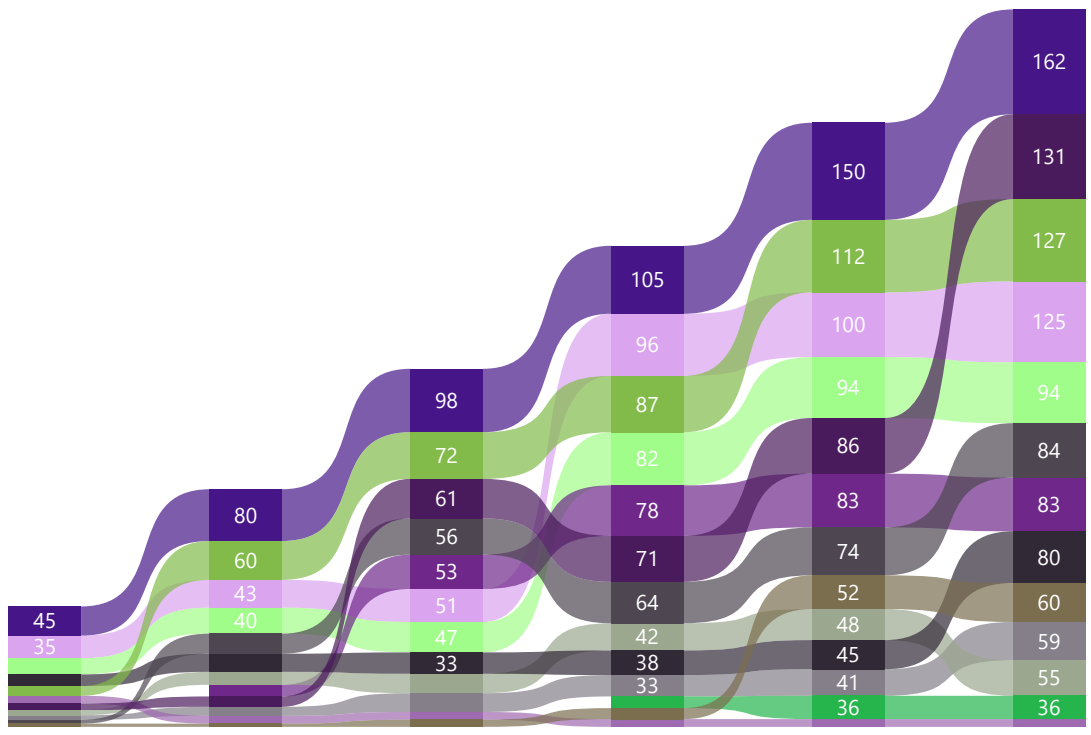

Name	1	2	3	4	5	6	7	8	Total
1 Marco von Atzigen (A)	45	35	18	7	45	12			162
2 ↑ Therese Elisabeth Müller	10	6	45	10	15	45			131
3 ↓ Michael Sauer (A)	15	45	12	15	25	15			127
4 ↓ Caroline Wyss	35	8	8	45	4	25			125
5 ↓ Chiara Larentis	25	15	7	35	12	0			94
6 ↑ Peter Staub (A)	6	25	25	8	10	10			84
7 ↓ Janick Wetterwald	0	18	35	25	5	0			83
8 ↑ Martina Rohrer	18	10	5	5	7	35			80
9 ↓ Silvie Jenny	5	0	6	6	35	8			60
10 ↑ Beatrice Epper	7	7	15	4	8	18			59
11 ↓ Jann Gadmer	8	12	10	12	6	7			55
12 Nicola Colucci	0	0	0	18	18	0			36
13 Raphael Jaggi	12	0	0	0	0	0			12
14 Dominic Dahinden	0	0	0	0	0	0			0
14 Roger Scherrer	0	0	0	0	0	0			0

- Beatrice Epper
- Caroline Wyss
- Chiara Larentis
- Dominic Dahinden
- Janick Wetterwald
- Jann Gadmer
- Marco von Atzigen (A)
- Martina Rohrer
- Michael Sauer (A)
- Nicola Colucci
- Peter Staub (A)
- Raphael Jaggi
- Roger Scherrer
- Silvie Jenny
- Therese Elisabeth Müller

Name	1	%	#	2	%	#	3	%	#	4	%	#	5	%	#	6	%	#	7	%	#	8	%	#	
Beatrice Epper	7090	36%	9	4680	25%	9	→	10140	60%	5	↑	5810	35%	12	↓	5980	40%	8	↑	8540	55%	4	↑		
Caroline Wyss	13630	60%	2	5380	30%	8	↓	8860	50%	8	→	10380	60%	1	↑	4070	25%	12	↓	8800	50%	3	↑		
Chiara Larentis	10900	48%	3	7580	40%	5	↓	8330	45%	9	↓	10340	60%	2	↑	7110	40%	6	↓	0	0%	10	↓		
Dominic Dahinden	0	0%	12	0	0%	11	↑	0	0%	12	↓	0	0%	13	↓	0	0%	13	→	0	0%	10	↑		
Janick Wetterwald	0	0%	12	9200	50%	4	↑	12690	65%	2	↑	10120	55%	3	↓	5130	30%	11	↓	0	0%	10	↑		
Jann Gadmer	7220	32%	8	7540	40%	6	↑	9810	55%	7	↓	8070	45%	6	↑	5390	30%	10	↓	5390	30%	9	↑		
Marco von Atzigen (A)	14820	68%	1	12660	70%	2	↓	10920	60%	4	↓	7020	40%	9	↓	11530	65%	1	↑	8170	45%	6	↓		
Martina Rohrer	10320	44%	4	6480	35%	7	↓	6390	35%	11	↓	6680	40%	11	→	5440	30%	9	↑	8830	50%	2	↑		
Michael Sauer (A)	9370	40%	5	14490	75%	1	↑	10130	55%	6	↓	8430	45%	5	↑	9060	50%	3	↑	8300	45%	5	↓		
Nicola Colucci	0	0%	12	0	0%	11	↑	0	0%	12	↓	9760	55%	4	↑	8320	50%	4	→	0	0%	10	↓		
Peter Staub (A)	6240	28%	10	11940	65%	3	↑	12240	70%	3	→	7110	40%	8	↓	6830	40%	7	↑	7960	45%	7	→		
Raphael Jaggi	7530	36%	6	0	0%	11	↓	0	0%	12	↓	0	0%	13	↓	0	0%	13	→	0	0%	10	↑		
Roger Scherrer	0	0%	12	0	0%	11	↑	0	0%	12	↓	0	0%	13	↓	0	0%	13	→	0	0%	10	↑		
Silvie Jenny	4520	20%	11	0	0%	11	→	7520	45%	10	↑	6720	40%	10	→	9800	55%	2	↑	7810	45%	8	↓		
Therese Elisabeth Müller	7290	32%	7	3790	20%	10	↓	13100	70%	1	↑	7960	45%	7	↓	7350	40%	5	↑	9170	50%	1	↑