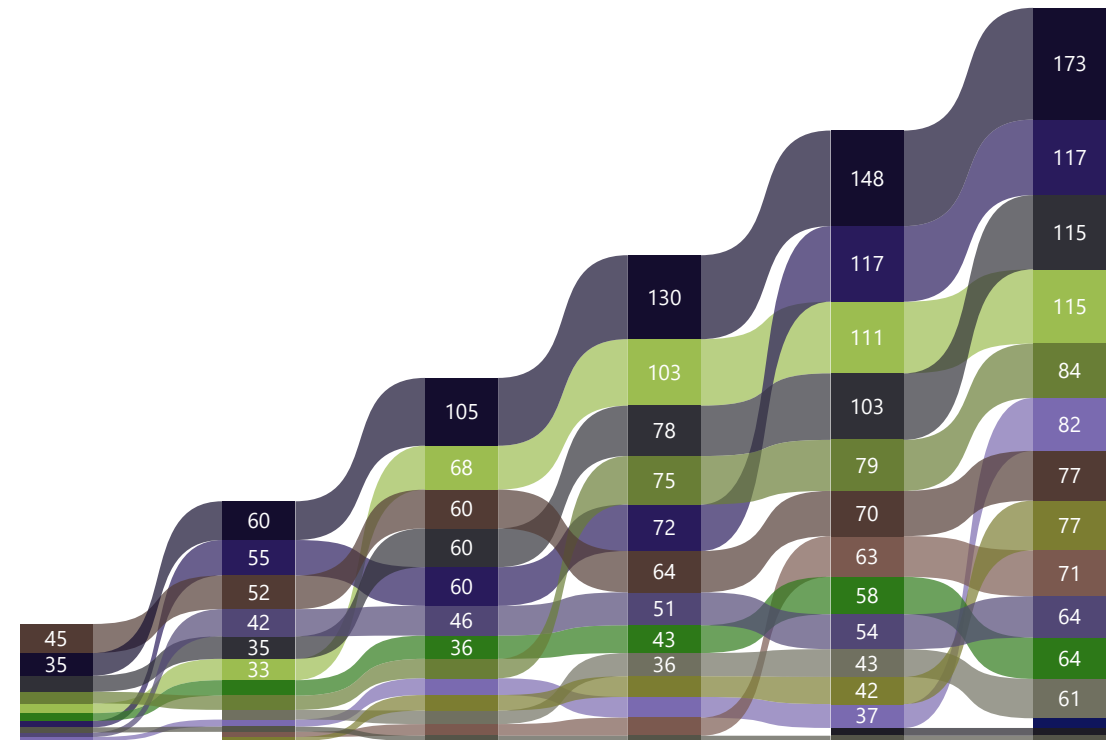

Name	1	2	3	4	5	6	7	8	Total
1 Tim Müller (A)	35	25	45	25	18	25			173
2 David Naef	10	45	5	12	45	0			117
3 Beatrice Racine	15	18	35	35	8	4			115
4 Nathalie Wüthrich	25	10	25	18	25	12			115
5 Séverine Bertholet	18	4	8	45	4	5			84
6 ↑ Abhijatha Tripti	6	5	15	6	5	45			82
7 ↓ Steffi Burtschi	45	7	8	4	6	7			77
8 ↑ Manuel Stocker (A)	0	6	18	8	10	35			77
9 ↓ Clarissa Imoberdorf	0	8	10	10	35	8			71
10 ↓ Peter Wüthrich	7	35	4	5	3	10			64
11 ↓ Martin Kumli	12	12	12	7	15	6			64
12 ↓ Grace Nguyen (A)	0	15	6	15	7	18			61
13 ↑ Hans-Jürg Aeschlimann	0	0	0	0	0	15			15
14 ↓ Julian Purtschert	0	0	0	0	12	0			12
15 ↓ Valentin Züsli	8	0	0	0	0	0			8

- Abhijatha Tripti
- Beatrice Racine
- Clarissa Imoberdorf
- David Naef
- Grace Nguyen (A)
- Hans-Jürg Aeschlimann
- Julian Purtschert
- Manuel Stocker (A)
- Martin Kumli
- Nathalie Wüthrich
- Peter Wüthrich
- Séverine Bertholet
- Steffi Burtschi
- Tim Müller (A)
- Valentin Züsli

Name	1	%	#	2	%	#	3	%	#	4	%	#	5	%	#	6	%	#	7	%	#	8	%	#	
Abhijatha Tripti	5590	28%	10	6490	35%	11	↓	10700	65%	5	↑	8010	50%	10	↓	5230	35%	11	↓	12520	75%	1	↑		
Beatrice Racine	11330	52%	5	11350	60%	4	↑	12660	70%	2	↑	10740	60%	2	→	7140	40%	8	↓	4430	25%	12	↓		
Clarissa Imoberdorf	0	0%	11	8790	50%	8	↑	9720	60%	7	→	9210	55%	7	→	8930	55%	2	↑	7660	50%	8	↓		
David Naef	7650	36%	7	15600	80%	1	↑	9100	50%	11	↓	9260	50%	6	↑	10000	55%	1	↑	0	0%	13			
Grace Nguyen (A)	0	0%	11	10290	60%	5	↑	9140	50%	10	↓	9390	55%	5	↑	5690	35%	9	↓	9550	55%	4	↑		
Hans-Jürg Aeschlimann	0	0%	11	0	0%	13	↓	0	0%	13	→	0	0%	13	→	0	0%	14	↓	9180	50%	5	↑		
Julian Purtschert	0	0%	11	0	0%	13	↓	0	0%	13	→	0	0%	13	→	7420	40%	6	↑	0	0%	13	↓		
Manuel Stocker (A)	0	0%	11	6610	35%	10	↑	10790	60%	4	↑	9080	50%	8	↓	7340	40%	7	↑	11560	65%	2	↑		
Martin Kumli	10000	44%	6	10210	55%	6	→	9930	55%	6	→	8240	45%	9	↓	7770	45%	5	↑	6430	35%	10	↓		
Nathalie Wüthrich	12380	56%	3	9210	50%	7	↓	11610	65%	3	↑	9660	55%	4	↓	8000	45%	3	↑	8700	50%	6	↓		
Peter Wüthrich	6870	32%	9	15180	80%	2	↑	6970	40%	12	↓	7690	45%	11	↑	1810	10%	13	↓	7900	45%	7	↑		
Séverine Bertholet	12090	52%	4	6430	35%	12	↓	9230	50%	8	↑	12270	65%	1	↑	2730	15%	12	↓	4510	25%	11	↑		
Steffi Burtschi	14980	68%	1	6660	35%	9	↓	9230	50%	8	↑	7570	40%	12	↓	5640	30%	10	↑	7480	40%	9	↑		
Tim Müller (A)	13550	64%	2	12400	70%	3	↓	13710	75%	1	↑	9840	55%	3	↓	7810	45%	4	↓	10360	60%	3	↑		
Valentin Züsli	7230	32%	8	0	0%	13	↓	0	0%	13	→	0	0%	13	→	0	0%	14	↓	0	0%	13	↑