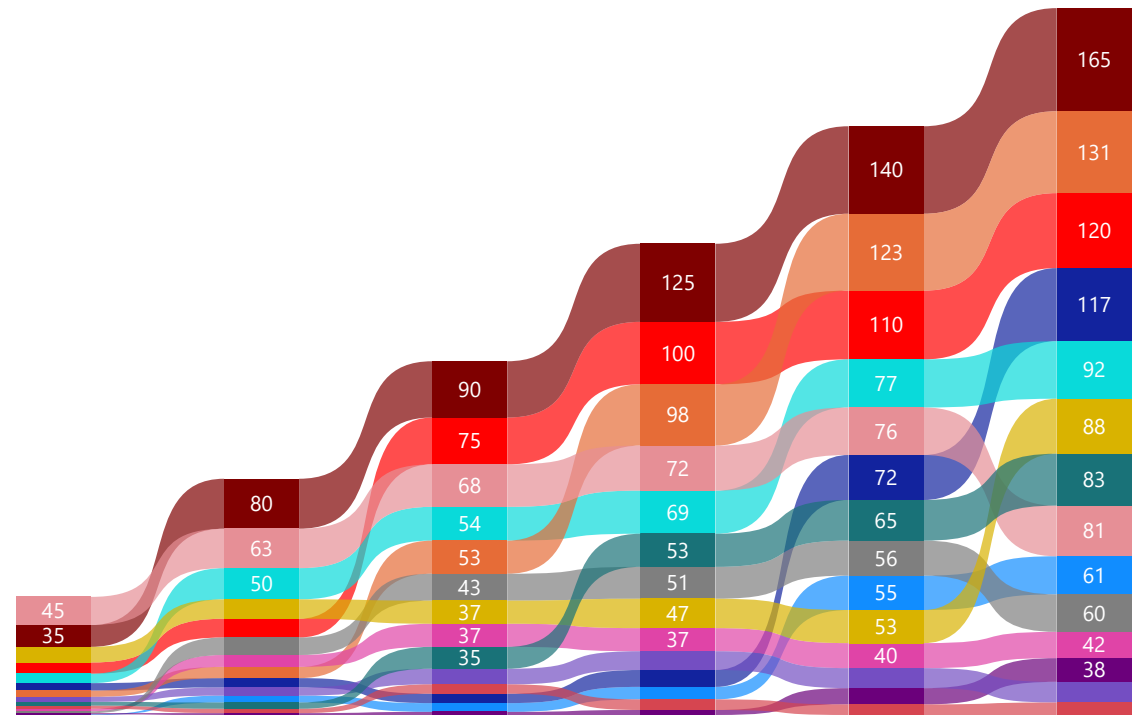

Name	1	2	3	4	5	6	7	8	Total
1 Lakshmi Natarajan	35	45	10	35	15	25			165
2 Manuel Hobiger	10	8	35	45	25	8			131
3 Alex Feist	18	12	45	25	10	10			120
4 ↑ Dominik Jordan (N)	12	3	0	12	45	45			117
5 ↓ Girish Chandrasekhar	15	35	4	15	8	15			92
6 ↑ Samuel Felder (N)	25	6	6	10	6	35			88
7 Thomas Wälchli	6	4	25	18	12	18			83
8 ↓ Markus Klein (N)	45	18	5	4	4	5			81
9 Angelo Marras	1	10	3	6	35	6			61
10 ↓ Renate Schär	3	25	15	8	5	4			60
11 Philipp Rohrer	4	15	18	0	3	2			42
12 ↑ Patrick Kreis	2	1	2	3	18	12			38
13 ↓ Raffi Büchler (N)	8	5	12	5	2	1			33
14 Simon Luck	5	2	8	2	0	3			20

- Alex Feist
- Angelo Marras
- Dominik Jordan (N)
- Girish Chandrasekhar
- Lakshmi Natarajan
- Manuel Hobiger
- Markus Klein (N)
- Patrick Kreis
- Philipp Rohrer
- Raffi Büchler (N)
- Renate Schär
- Samuel Felder (N)
- Simon Luck
- Thomas Wälchli

Name	1	%	#	2	%	#	3	%	#	4	%	#	5	%	#	6	%	#	7	%	#	8	%	#	
Alex Feist	17310	72%	4	14440	75%	6 ↓	18010	85%	1 ↑	15900	80%	3 ↓	13270	70%	7 ↓	14460	75%	7 →							
Angelo Marras	11500	52%	14	13840	70%	7 ↑	12600	70%	12 ↓	10960	60%	9 ↑	14840	80%	2 ↑	13960	75%	9 ↓							
Dominik Jordan (N)	16890	76%	6	10510	55%	12 ↓	0	0%	14 ↓	13930	75%	6 ↑	17460	90%	1 ↑	19250	95%	1 →							
Girish Chandrasekhar	17230	72%	5	15720	80%	2 ↑	12750	70%	11 ↓	14090	75%	5 ↑	13020	70%	8 ↓	16000	85%	5 ↑							
Lakshmi Natarajan	18390	80%	2	15870	80%	1 ↑	14320	80%	7 ↓	16100	85%	2 ↑	13670	75%	5 ↓	16260	80%	3 ↑							
Manuel Hobiger	16130	68%	7	13330	70%	8 ↓	17610	90%	2 ↑	16750	85%	1 ↑	14730	80%	3 ↓	14080	75%	8 ↓							
Markus Klein (N)	18450	80%	1	14770	75%	4 ↓	12890	70%	10 ↓	10160	55%	11 ↓	11010	60%	11 →	11980	65%	10 ↑							
Patrick Kreis	11740	52%	13	9470	50%	14 ↓	11700	65%	13 ↑	10000	55%	12 ↑	14240	75%	4 ↑	14550	80%	6 ↓							
Philipp Rohrer	13740	60%	11	14700	75%	5 ↑	14920	80%	4 ↑	0	0%	14 ↓	8190	45%	12 ↑	10730	65%	13 ↓							
Raffi Büchler (N)	14330	64%	8	12210	65%	10 ↓	14410	80%	6 ↑	10720	60%	10 ↓	7330	40%	13 ↓	9890	55%	14 ↓							
Renate Schär	12740	56%	12	15200	80%	3 ↑	14450	75%	5 ↓	11070	60%	8 ↓	11760	65%	10 ↓	11930	65%	11 ↓							
Samuel Felder (N)	18030	76%	3	12950	70%	9 ↓	13330	70%	9 →	13560	75%	7 ↑	11790	65%	9 ↓	17670	90%	2 ↑							
Simon Luck	13900	64%	10	10280	55%	13 ↓	13740	75%	8 ↑	8340	45%	13 ↓	0	0%	14 ↓	11550	65%	12 ↑							
Thomas Wälchli	13980	64%	9	12150	65%	11 ↓	14980	85%	3 ↑	15060	85%	4 ↓	13630	75%	6 ↓	16210	95%	4 ↑