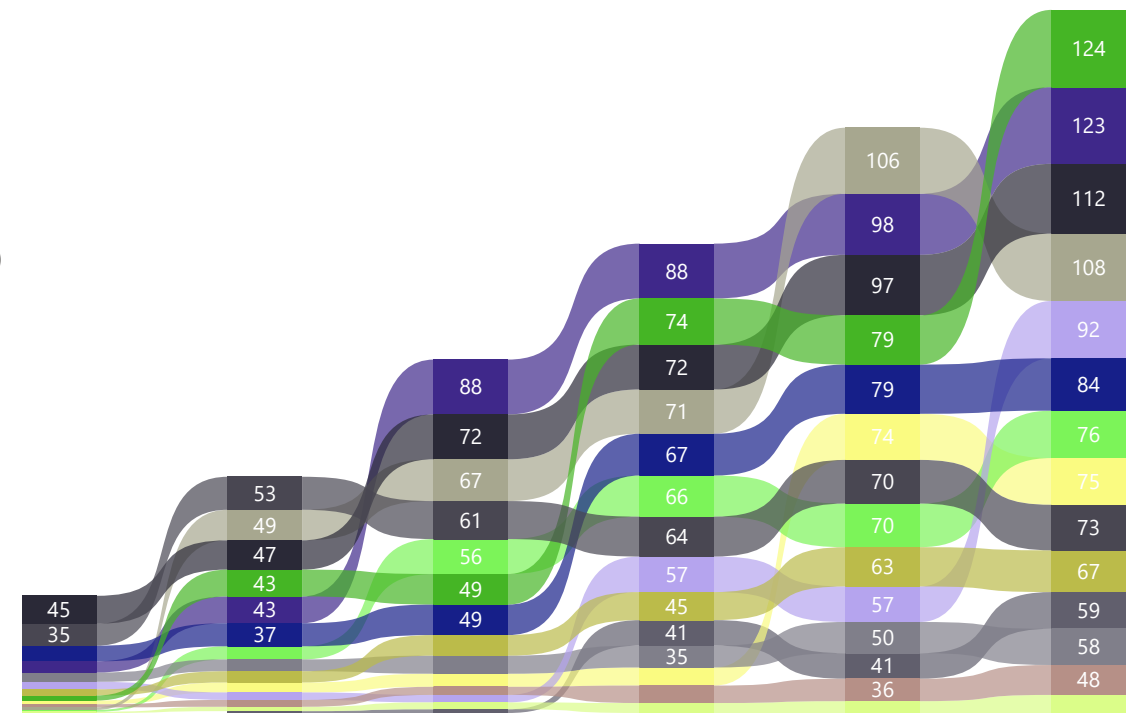

Name	1	2	3	4	5	6	7	8	Total
1 ↑ Roman Walser (N)	8	35	6	25	5	45			124
2 Natalia Simeon	18	25	45	0	10	25			123
3 Roger Schneble	45	2	25	0	25	15			112
4 ↓ Peter Nydegger (A)	4	45	18	4	35	2			108
5 ↑ Céline Jundt	12	0	0	45	0	35			92
6 ↓ Rafael Wagner	25	12	12	18	12	5			84
7 Beat Rölli (N)	3	18	35	10	4	6			76
8 ↓ Basil Muff	6	10	5	8	45	1			75
9 ↓ Thomas Tschumi (N)	35	18	8	3	6	3			73
10 ↓ Roman Villiger (A)	10	8	15	12	18	4			67
11 ↑ Athena Meier (A)	0	3	3	35	0	18			59
12 ↓ Carsten Köllmann	15	4	10	6	15	8			58
13 Moritz Krebs (N)	5	6	2	15	8	12			48
14 Monika Burgener (N)	2	5	4	5	3	10			29

- Athena Meier (A)
- Basil Muff
- Beat Rölli (N)
- Carsten Köllmann
- Céline Jundt
- Monika Burgener (N)
- Moritz Krebs (N)
- Natalia Simeon
- Peter Nydegger (A)
- Rafael Wagner
- Roger Schneble
- Roman Villiger (A)
- Roman Walser (N)
- Thomas Tschumi (N)

Name	1	%	#	2	%	#	3	%	#	4	%	#	5	%	#	6	%	#	7	%	#	8	%	#	
Athena Meier (A)	0	0%	14	5660	30%	12	↑	9340	50%	12	→	12770	70%	2	↑	0	0%	13	↓	10880	65%	4	↑		
Basil Muff	11050	48%	9	10350	55%	7	↑	10170	55%	10	↓	9170	50%	8	↑	12350	65%	1	↑	7190	40%	14			
Beat Rölli (N)	9800	44%	12	11120	60%	4	↑	14050	75%	2	↑	11010	60%	7	↓	7940	45%	11	↓	9690	55%	9	↑		
Carsten Köllmann	12780	56%	5	6420	35%	11	↓	12720	70%	7	↑	9070	50%	9	↓	10000	55%	5	↑	9910	55%	8	↓		
Céline Jundt	11970	52%	6	0	0%	14	↓	0	0%	14	→	14490	85%	1	↑	0	0%	13		13640	85%	2	↑		
Monika Burgener (N)	9420	40%	13	8240	45%	10	↑	10050	55%	11	↓	8090	45%	10	↑	7430	40%	12	↓	9930	55%	7	↑		
Moritz Krebs (N)	10180	44%	10	9570	50%	9	↑	8360	45%	13	↓	11310	60%	5	↑	8370	45%	8	↓	10240	55%	6	↑		
Natalia Simeon	13400	64%	4	11310	65%	3	↑	16850	90%	1	↑	0	0%	13		8490	50%	7	↑	12130	70%	3	↑		
Peter Nydegger (A)	9860	44%	11	13400	70%	1	↑	13760	75%	4	↓	5280	30%	11	↓	11950	70%	2	↑	7800	45%	13	↓		
Rafael Wagner	13550	60%	3	10910	60%	6	↓	12890	70%	6	→	11930	65%	4	↑	9820	55%	6	↓	9410	55%	10	↓		
Roger Schneble	18060	76%	1	5610	30%	13	↓	13910	75%	3	↑	0	0%	13	↓	11320	60%	3	↑	10860	60%	5	↓		
Roman Villiger (A)	11450	52%	7	10030	55%	8	↓	13360	75%	5	↑	11220	65%	6	↓	10760	60%	4	↑	9170	55%	11	↓		
Roman Walser (N)	11080	52%	8	12250	65%	2	↑	12060	65%	9	↓	12060	65%	3	↑	7950	45%	10	↓	17250	85%	1	↑		
Thomas Tschumi (N)	14430	60%	2	11120	60%	4	↓	12630	70%	8	↓	2790	15%	12	↓	8110	45%	9	↑	8120	45%	12	↓