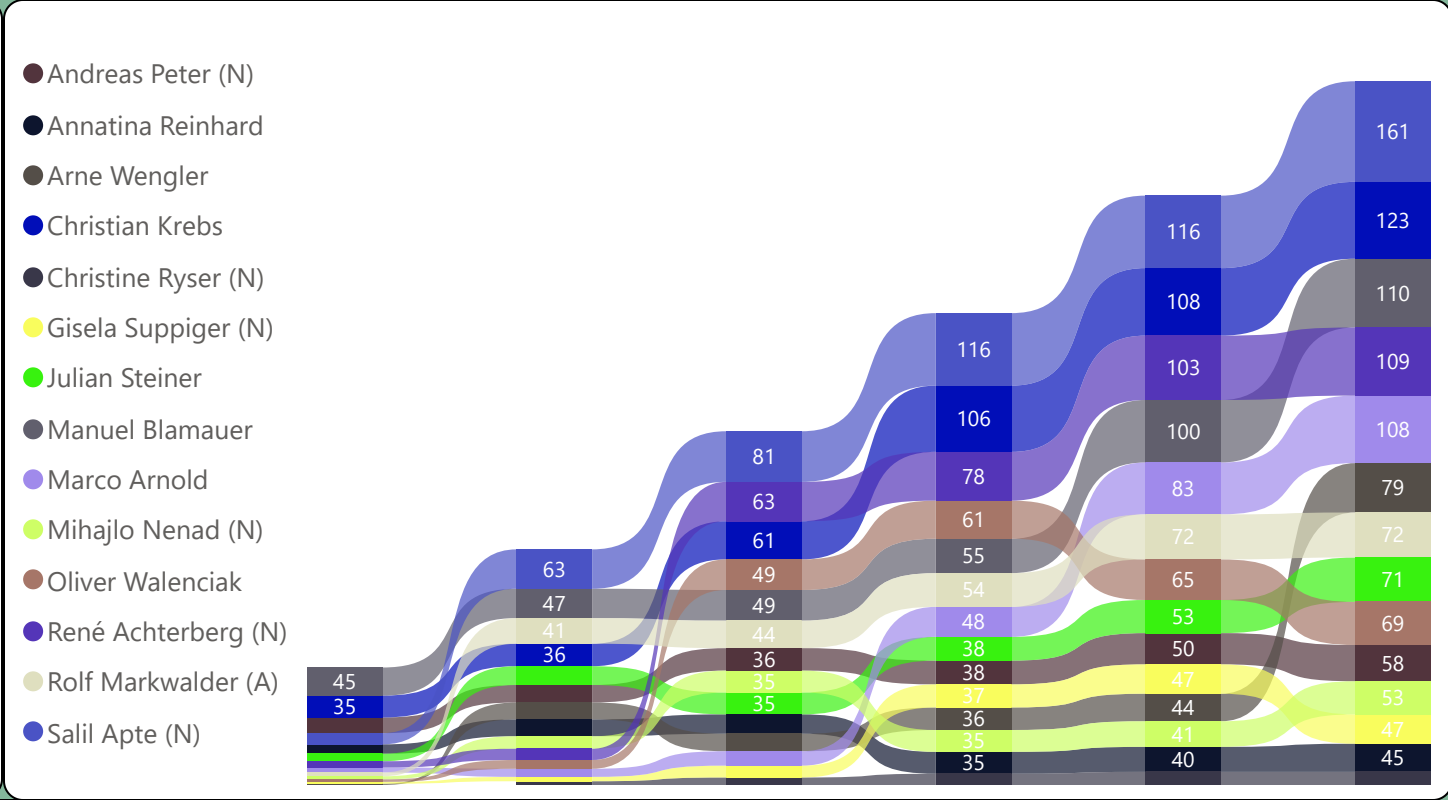

Name	1	2	3	4	5	6	7	8	Total
1 Salil Apte (N)	18	45	18	35	0	45			161
2 Christian Krebs	35	1	25	45	2	15			123
3 ↑ Manuel Blamauer	45	2	2	6	45	10			110
4 ↓ René Achterberg (N)	10	8	45	15	25	6			109
5 Marco Arnold	8	5	10	25	35	25			108
6 ↑ Arne Wengler	2	25	1	8	8	35			79
7 ↓ Rolf Markwalder (A)	6	35	3	10	18	0			72
8 Julian Steiner	12	18	5	3	15	18			71
9 ↓ Oliver Walenciak	4	10	35	12	4	4			69
10 ↓ Andreas Peter (N)	25	3	8	2	12	8			58
11 ↑ Mihajlo Nenad (N)	5	15	15	0	6	12			53
12 ↓ Gisela Suppiger (N)	3	4	12	18	10	0			47
13 Annatina Reinhard	15	12	4	4	5	5			45
14 Christine Ryser (N)	0	6	6	6	3	0			21

Name	1	%	#	2	%	#	3	%	#	4	%	#	5	%	#	6	%	#	7	%	#	8	%	#	
Andreas Peter (N)	13570	60%	3	8290	45%	12 ↓	11140	60%	8 ↑	7230	40%	13 ↓	9790	55%	6 ↑	7880	45%	8 ↓							
Annatina Reinhard	11750	52%	5	11310	60%	6 ↓	10220	55%	11 ↓	8360	45%	11 →	7450	40%	10 ↑	7310	40%	10 →							
Arne Wengler	7530	36%	13	12840	70%	3 ↑	8780	50%	14 ↓	9620	55%	8 ↑	9320	55%	8 →	11050	60%	2 ↑							
Christian Krebs	14640	64%	2	6530	35%	14 ↓	13980	75%	3 ↑	13660	75%	1 ↑	6290	35%	13	9700	55%	5 ↑							
Christine Ryser (N)	0	0%	14	10370	55%	9 ↑	10710	60%	9 →	9070	50%	9 →	6360	35%	12 ↓	0	0%	12 →							
Gisela Suppiger (N)	8960	40%	12	9180	50%	11 ↑	12330	70%	6 ↑	11750	65%	4 ↑	9570	55%	7 ↓	0	0%	12 ↓							
Julian Steiner	11050	48%	6	12290	65%	4 ↑	10260	55%	10 ↓	7470	40%	12 ↓	10270	55%	5 ↑	10080	55%	4 ↑							
Manuel Blamauer	15930	68%	1	7450	40%	13 ↓	9410	50%	13 →	9070	50%	9 ↑	12860	70%	1 ↑	8820	50%	7 ↓							
Marco Arnold	10490	48%	8	10260	55%	10 ↓	11340	60%	7 ↑	11930	65%	3 ↑	11420	60%	2 ↑	10200	55%	3 ↓							
Mihajlo Nenad (N)	10320	48%	10	11920	65%	5 ↑	13070	70%	5 →	0	0%	14 ↓	9080	50%	9 ↑	9550	55%	6 ↑							
Oliver Walenciak	9820	44%	11	11200	60%	7 ↑	14210	75%	2 ↑	10000	55%	6 ↓	7310	40%	11 ↓	7070	40%	11 →							
René Achterberg (N)	10630	48%	7	11080	60%	8 ↓	14280	75%	1 ↑	10140	55%	5 ↓	11000	60%	3 ↑	7830	45%	9 ↓							
Rolf Markwalder (A)	10380	48%	9	12890	70%	2 ↑	9740	55%	12 ↓	9720	55%	7 ↑	10720	65%	4 ↑	0	0%	12 ↓							
Salil Apte (N)	13130	64%	4	16570	90%	1 ↑	13490	75%	4 ↓	12980	70%	2 ↑	0	0%	14	12270	70%	1 ↑