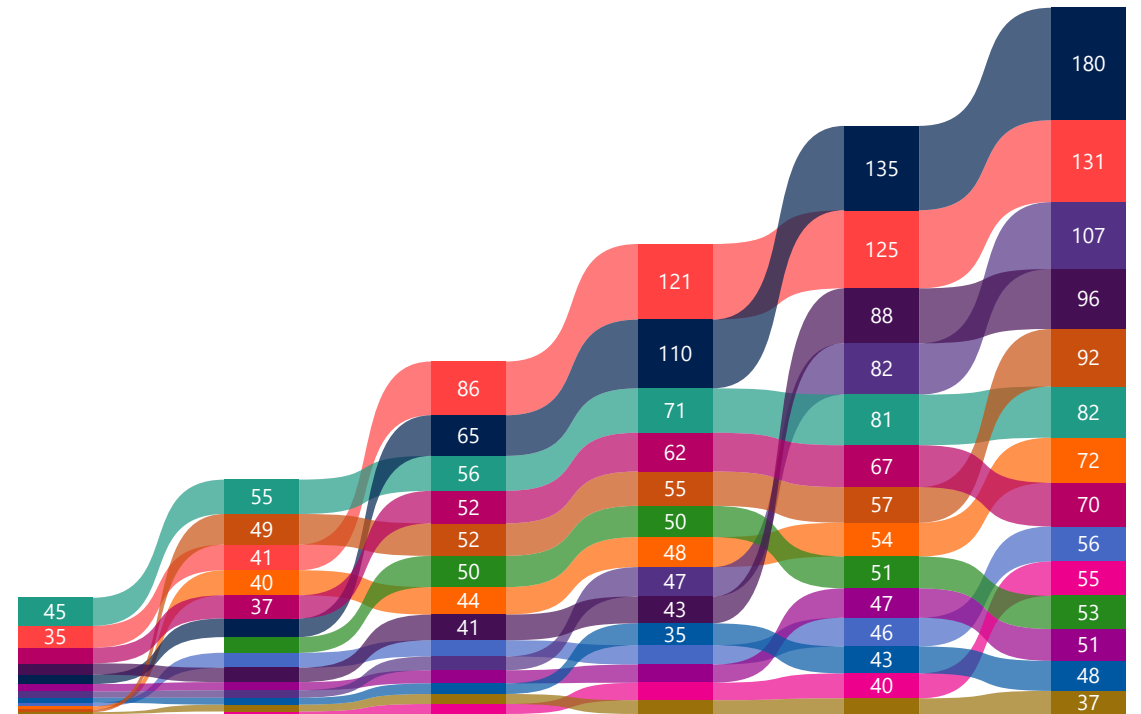

Name	1	2	3	4	5	6	7	8	Total
1 Renato Carlotti (A)	15	15	35	45	25	45			180
2 Monika Sarbach	35	6	45	35	4	6			131
3 ↑ Lucas Orellano	10	2	10	25	35	25			107
4 ↓ Sebastian Küppers (A)	18	5	18	2	45	8			96
5 ↑ Rolf Schneeбели	4	45	3	3	2	35			92
6 ↓ Norwin Amiet (N)	45	10	1	15	10	1			82
7 ↑ Daniel Hasler (N)	5	35	4	4	6	18			72
8 ↓ Thomas Krutzler (N)	25	12	15	10	5	3			70
9 ↑ Andrin Altherr	6	18	2	5	15	10			56
10 ↑ Kay Wacker	0	4	12	12	12	15			55
11 ↓ Patrick Hauck (N)	0	25	25	0	1	2			53
12 ↓ Eva Keller	12	1	8	8	18	4			51
13 ↓ Philippe Steiner (A)	8	3	6	18	8	5			48
14 Marco Haller (N)	3	8	5	6	3	12			37

- Andrin Altherr
- Daniel Hasler (N)
- Eva Keller
- Kay Wacker
- Lucas Orellano
- Marco Haller (N)
- Monika Sarbach
- Norwin Amiet (N)
- Patrick Hauck (N)
- Philippe Steiner (A)
- Renato Carlotti (A)
- Rolf Schneeбели
- Sebastian Küppers (A)
- Thomas Krutzler (N)

Name	1	%	#	2	%	#	3	%	#	4	%	#	5	%	#	6	%	#	7	%	#	8	%	#	
Andrin Altherr	13540	60%	9	14000	75%	4	↑	10840	60%	13	↓	10100	55%	10	↑	12740	70%	5	↑	11830	65%	7	↓		
Daniel Hasler (N)	12760	56%	10	15570	80%	2	↑	11810	65%	11	↓	9940	55%	11	→	11750	65%	9	↑	12910	70%	4	↑		
Eva Keller	14140	60%	6	6530	35%	14	↓	13290	70%	8	↑	11000	60%	8	→	12980	70%	4	↑	11120	60%	11	↓		
Kay Wacker	0	0%	13	8570	45%	11	↑	14080	75%	6	↑	12050	65%	6	→	12680	70%	6	→	12430	70%	5	↑		
Lucas Orellano	13990	60%	7	7570	40%	13	↓	13830	75%	7	↑	13180	70%	3	↑	13820	70%	2	↑	13830	75%	3	↓		
Marco Haller (N)	12480	56%	12	12220	65%	8	↑	12970	70%	10	↓	10910	60%	9	↑	9110	50%	12	↓	12180	65%	6	↑		
Monika Sarbach	16840	72%	2	10500	55%	9	↓	17720	90%	1	↑	13740	75%	2	↓	10880	60%	11	↓	11380	65%	9	↑		
Norwin Amiet (N)	18560	76%	1	12230	65%	7	↓	10190	55%	14	↓	12100	65%	5	↑	12650	65%	7	↓	7400	40%	14	↓		
Patrick Hauck (N)	0	0%	13	14100	75%	3	↑	16590	90%	3	→	0	0%	14	↓	8820	55%	14	→	10770	60%	13	↑		
Philippe Steiner (A)	13960	60%	8	8390	45%	12	↓	12990	70%	9	↑	12880	70%	4	↑	12210	65%	8	↓	11140	60%	10	↓		
Renato Carlotti (A)	14180	64%	5	12360	65%	5	→	17470	90%	2	↑	14520	80%	1	↑	13770	75%	3	↓	15360	85%	1	↑		
Rolf Schneeбели	12660	56%	11	16680	80%	1	↑	10860	60%	12	↓	9810	55%	12	→	9030	50%	13	↓	14250	80%	2	↑		
Sebastian Küppers (A)	14610	64%	4	10370	55%	10	↓	14930	80%	4	↑	9290	50%	13	↓	14050	75%	1	↑	11810	65%	8	↓		
Thomas Krutzler (N)	16210	68%	3	12330	65%	6	↓	14150	75%	5	↑	11890	65%	7	↓	11740	65%	10	↓	10940	60%	12	↓