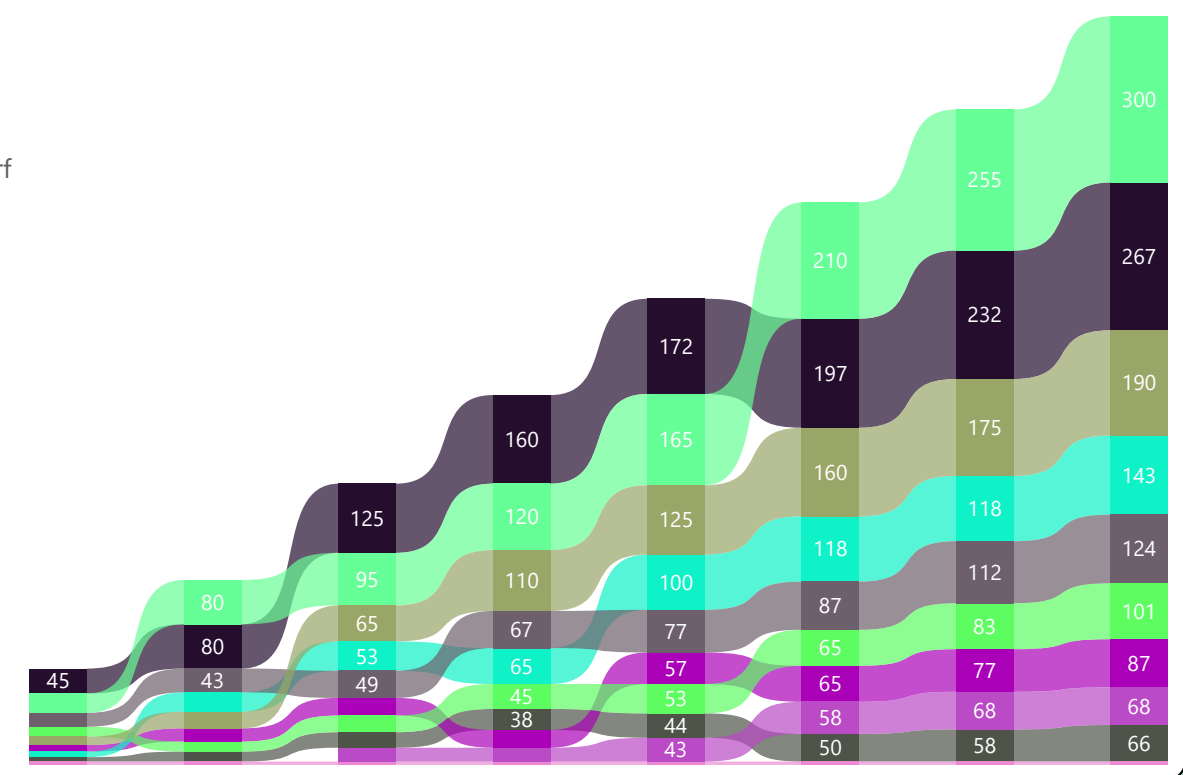

Name	1	2	3	4	5	6	7	8	Total
1 Marco Arnold (A)	35	45	15	25	45	45	45	45	300
2 Basil Muff (A)	45	35	45	35	12	25	35	35	267
3 Maria Anthi	15	15	35	45	15	35	15	15	190
4 Isabelle Hayoz	10	25	18	12	35	18	0	25	143
5 Jann Gadmer	25	18	6	18	10	10	25	12	124
6 Grace Nguyen	18	0	12	15	8	12	18	18	101
7 Clarissa Imoberdorf	12	12	8	0	25	8	12	10	87
8 Stefan Ulrich	0	0	25	0	18	15	10	0	68
9 Beatrice Epper	8	10	10	10	6	6	8	8	66
10 Julian Purtschert	6	0	0	0	0	0	0	0	6
11 Gian Kamlesh (A)	0	0	0	0	0	0	0	0	0
11 Raphael Jaggi	0	0	0	0	0	0	0	0	0
11 Rudolf Kolbe (N)	0	0	0	0	0	0	0	0	0

- Basil Muff (A)
- Beatrice Epper
- Clarissa Imoberdorf
- Gian Kamlesh (A)
- Grace Nguyen
- Isabelle Hayoz
- Jann Gadmer
- Julian Purtschert
- Marco Arnold (A)
- Maria Anthi
- Raphael Jaggi
- Rudolf Kolbe (N)
- Stefan Ulrich

Name	1	%	#	2	%	#	3	%	#	4	%	#	5	%	#	6	%	#	7	%	#	8	%	#
Basil Muff (A)	13250	70%	1	10180	55%	2 ↓	12040	65%	1 ↑	14430	75%	2 ↓	8380	45%	6 ↓	13160	70%	3 ↑	11300	60%	2 ↑	13220	70%	2 →
Beatrice Epper	5350	35%	8	7620	50%	7 ↑	8940	60%	7 →	8560	55%	7 →	5730	35%	9 ↓	9560	60%	9 →	4270	25%	8 ↑	5840	40%	8 →
Clarissa Imoberdorf	7840	45%	6	7880	45%	6 →	8070	50%	8 ↓	0	0%	8 →	9760	55%	3 ↑	10100	60%	8 ↓	6190	35%	6 ↑	7950	45%	7 ↓
Gian Kamlesh (A)	0	0%	10	0	0%	8 ↑	0	0%	10 ↓	0	0%	8 ↑	0	0%	10 ↓	0	0%	10 →	0	0%	9 ↑	0	0%	9 →
Grace Nguyen	8630	50%	4	0	0%	8 ↓	9650	50%	6 ↑	9850	55%	5 ↑	6750	40%	8 ↓	11530	65%	6 ↑	9210	50%	4 ↑	10040	60%	4 →
Isabelle Hayoz	6920	45%	7	9700	65%	3 ↑	10660	70%	4 ↓	9830	60%	6 ↓	9800	60%	2 ↑	12020	75%	4 ↓	0	0%	9 ↓	10230	65%	3 ↑
Jann Gadmer	8910	50%	3	8190	45%	4 ↓	7260	40%	9 ↓	10010	55%	4 ↑	8290	45%	7 ↓	10130	55%	7 →	9470	50%	3 ↑	8190	45%	6 ↓
Julian Purtschert	4640	25%	9	0	0%	8 ↑	0	0%	10 ↓	0	0%	8 ↑	0	0%	10 ↓	0	0%	10 →	0	0%	9 ↑	0	0%	9 →
Marco Arnold (A)	10220	55%	2	10320	60%	1 ↑	10130	55%	5 ↓	12080	65%	3 ↑	11090	60%	1 ↑	15230	80%	1 →	13440	70%	1 →	14140	75%	1 →
Maria Anthi	8330	45%	5	8140	45%	5 →	12020	65%	2 ↑	15310	80%	1 ↑	9130	50%	5 ↓	13690	75%	2 ↑	7470	40%	5 ↓	8340	45%	5 →
Raphael Jaggi	0	0%	10	0	0%	8 ↑	0	0%	10 ↓	0	0%	8 ↑	0	0%	10 ↓	0	0%	10 →	0	0%	9 ↑	0	0%	9 →
Rudolf Kolbe (N)	0	0%	10	0	0%	8 ↑	0	0%	10 ↓	0	0%	8 ↑	0	0%	10 ↓	0	0%	10 →	0	0%	9 ↑	0	0%	9 →
Stefan Ulrich	0	0%	10	0	0%	8 ↑	11590	65%	3 ↑	0	0%	8 ↓	9660	55%	4 ↑	12010	70%	5 ↓	4590	25%	7 ↓	0	0%	9 ↓