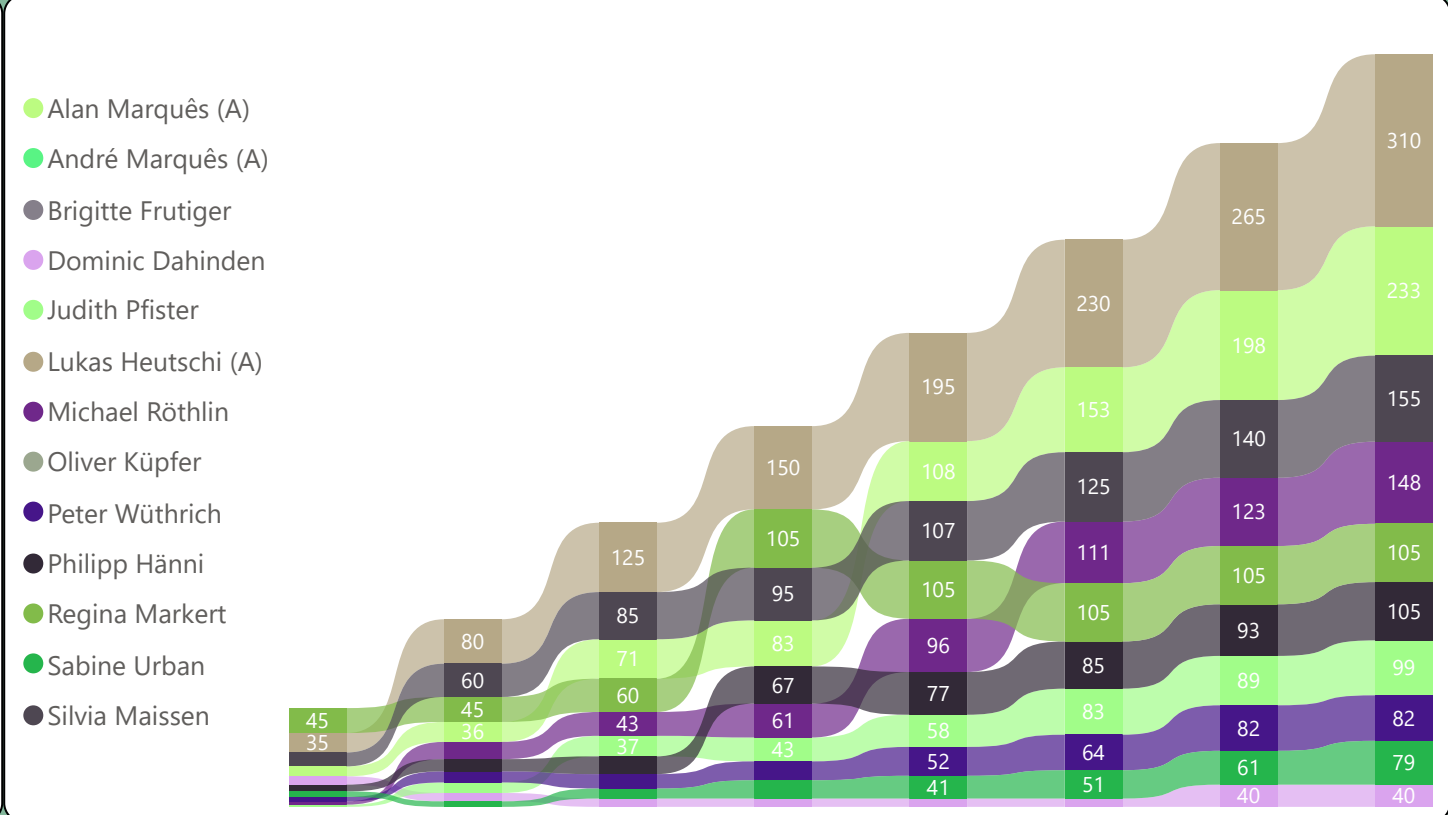

Name	1	2	3	4	5	6	7	8	Total
1 Lukas Heutschi (A)	35	45	45	25	45	35	35	45	310
2 Alan Marquês (A)	18	18	35	12	25	45	45	35	233
3 Silvia Maissen	25	35	25	10	12	18	15	15	155
4 Michael Röhlin	6	25	12	18	35	15	12	25	148
5 Regina Markert	45	0	15	45	0	0	0	0	105
6 Philipp Hänni	12	10	10	35	10	8	8	12	105
7 Judith Pfister	4	15	18	6	15	25	6	10	99
8 Peter Wüthrich	8	12	6	8	18	12	18	0	82
9 Sabine Urban	10	0	8	15	8	10	10	18	79
10 Dominic Dahinden	15	0	0	0	0	0	25	0	40
11 André Marquês (A)	0	0	0	0	0	0	0	0	0
11 Brigitte Frutiger	0	0	0	0	0	0	0	0	0
11 Oliver Küpfer	0	0	0	0	0	0	0	0	0

Name	1	%	#	2	%	#	3	%	#	4	%	#	5	%	#	6	%	#	7	%	#	8	%	#
Alan Marquês (A)	9780	55%	4	8120	50%	4 →	10120	55%	2 ↑	10850	65%	6 ↓	9990	55%	3 ↑	15440	80%	1 ↑	11650	60%	1 →	11090	60%	2 ↓
André Marquês (A)	0	0%	11	0	0%	8 ↑	0	0%	10 ↓	0	0%	10 →	0	0%	9 ↑	0	0%	9 →	0	0%	10 ↓	0	0%	8 ↑
Brigitte Frutiger	0	0%	11	0	0%	8 ↑	0	0%	10 ↓	0	0%	10 →	0	0%	9 ↑	0	0%	9 →	0	0%	10 ↓	0	0%	8 ↑
Dominic Dahinden	9260	55%	5	0	0%	8 ↓	0	0%	10 ↓	0	0%	10 →	0	0%	9 ↑	0	0%	9 →	11150	60%	3 ↑	0	0%	8 ↓
Judith Pfister	910	5%	10	8080	45%	5 ↑	9870	55%	4 ↑	2780	15%	9 ↓	9680	55%	5 ↑	12970	70%	3 ↑	2710	15%	9 ↓	2550	15%	7 ↑
Lukas Heutschi (A)	12180	65%	2	10080	55%	1 ↑	10230	55%	1 →	12080	65%	3 ↓	11170	60%	1 ↑	14060	75%	2 ↓	11480	60%	2 →	11400	60%	1 ↑
Michael Röhlin	6370	35%	9	9970	55%	3 ↑	9270	50%	6 ↓	12050	65%	4 ↑	10750	60%	2 ↑	10660	60%	5 ↓	6530	35%	6 ↓	8970	50%	3 ↑
Oliver Küpfer	0	0%	11	0	0%	8 ↑	0	0%	10 ↓	0	0%	10 →	0	0%	9 ↑	0	0%	9 →	0	0%	10 ↓	0	0%	8 ↑
Peter Wüthrich	6900	40%	8	6790	40%	6 ↑	7860	45%	9 ↓	7240	40%	8 ↑	9740	55%	4 ↑	10590	60%	6 ↓	7320	40%	4 ↑	0	0%	8 ↓
Philipp Hänni	7940	45%	6	5600	30%	7 ↓	9190	50%	7 →	12130	65%	2 ↑	7250	40%	7 ↓	6410	35%	8 ↓	5670	30%	8 →	5230	30%	6 ↑
Regina Markert	12830	70%	1	0	0%	8 ↓	9290	50%	5 ↑	15810	85%	1 ↑	0	0%	9 ↓	0	0%	9 →	0	0%	10 ↓	0	0%	8 ↑
Sabine Urban	7380	40%	7	0	0%	8 ↓	8920	50%	8 →	11220	60%	5 ↑	4570	25%	8 ↓	9170	50%	7 ↑	6450	35%	7 →	6360	35%	4 ↑
Silvia Maissen	12090	70%	3	9980	60%	2 ↑	10080	60%	3 ↓	9600	55%	7 ↓	7660	45%	6 ↑	11250	65%	4 ↑	6950	45%	5 ↓	5740	35%	5 →