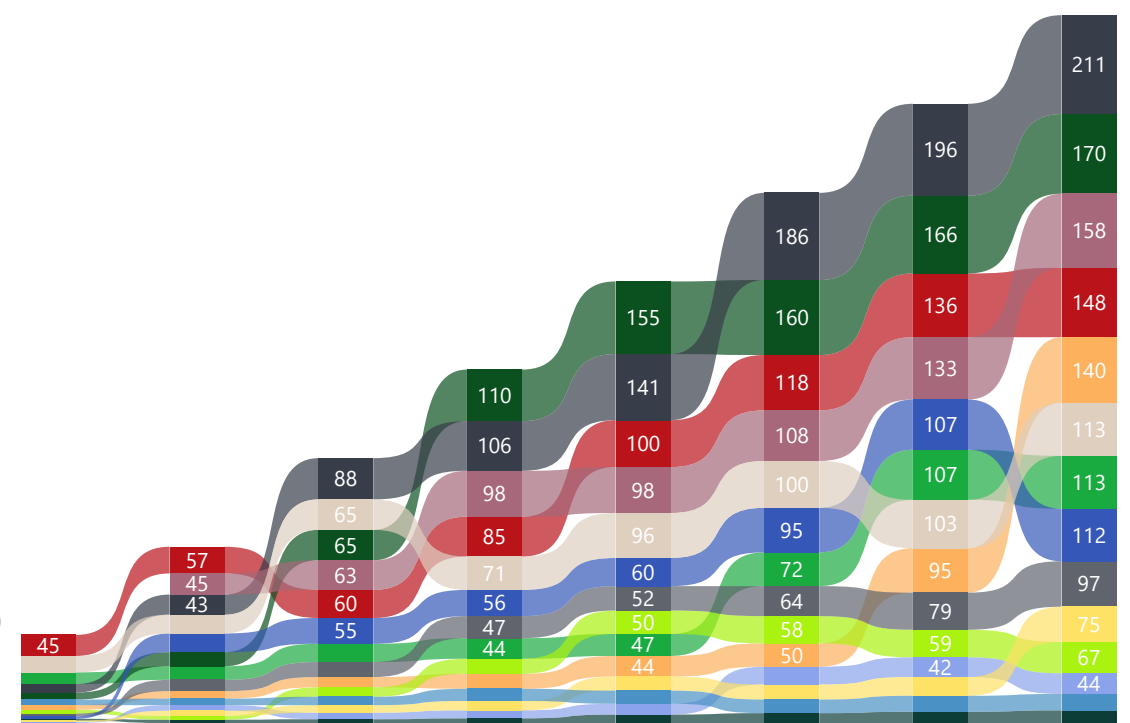

Name	1	2	3	4	5	6	7	8	Total
1 Kevin Meier	18	25	45	18	35	45	10	15	211
2 Eva Keller	15	15	35	45	45	5	6	4	170
3 ↑ Salil Apte	0	45	18	35	0	10	25	25	158
4 ↓ Andreas Vetter	45	12	3	25	15	18	18	12	148
5 ↑ Marco Haller	10	6	6	10	12	6	45	45	140
6 Alessandro Occhipinti	25	4	10	5	3	25	35	6	113
6 ↑ Sebastian Küppers (A)	35	5	25	6	25	4	3	10	113
8 ↓ Sam Klein (N)	5	35	15	1	4	35	12	5	112
9 Melk von Flüe	6	18	8	15	5	12	15	18	97
10 ↑ Rolf Schneebeli (A)	3	8	5	4	10	2	8	35	75
11 ↓ Matthias Lauper	8	0	12	12	18	8	1	8	67
12 ↓ Reto Ghezzi	2	10	2	3	6	15	4	2	44
13 Theo Stalder (N)	12	2	4	8	2	1	5	1	35
14 Christian Brunner (N)	4	3	1	2	8	3	3	3	27

- Alessandro Occhipinti
- Andreas Vetter
- Christian Brunner (N)
- Eva Keller
- Kevin Meier
- Marco Haller
- Matthias Lauper
- Melk von Flüe
- Reto Ghezzi
- Rolf Schneebeli (A)
- Salil Apte
- Sam Klein (N)
- Sebastian Küppers (A)
- Theo Stalder (N)

Name	1	%	#	2	%	#	3	%	#	4	%	#	5	%	#	6	%	#	7	%	#	8	%	#							
Alessandro Occhipinti	13410	70%	3	10160	55%	11	↓	13310	70%	7	↑	12970	65%	10	↓	9450	50%	12	↓	14590	75%	3	↑	13870	70%	2	↑	10460	55%	9	↓
Andreas Vetter	16440	85%	1	12020	65%	6	↓	10080	55%	12	↓	16360	85%	3	↑	12150	65%	5	↓	14040	75%	4	↑	13110	70%	4	→	11110	60%	6	↓
Christian Brunner (N)	10130	55%	11	10000	55%	12	↓	9060	50%	14	↓	12070	65%	13	↑	11000	60%	8	↑	11900	65%	12	↓	8300	45%	12	→	9190	50%	12	→
Eva Keller	12130	65%	5	12080	65%	5	→	15050	75%	2	↑	19000	90%	1	↑	15980	85%	1	→	12390	65%	10	↓	11190	60%	9	↑	9360	50%	11	↓
Kevin Meier	12230	65%	4	15120	80%	3	↑	15440	80%	1	↑	15500	80%	4	↓	15100	80%	2	↑	15250	80%	1	↑	11940	65%	7	↓	12040	65%	5	↑
Marco Haller	11470	65%	7	10750	60%	9	↓	12670	70%	9	→	14140	75%	7	↑	11820	65%	6	↑	12600	70%	9	↓	17570	90%	1	↑	14370	75%	1	→
Matthias Lauper	11280	65%	8	0	0%	14	↓	13430	75%	6	↑	14300	75%	6	→	12430	70%	4	↑	12730	70%	8	↓	6400	35%	14	↓	10840	60%	8	↑
Melk von Flüe	11170	60%	9	13290	70%	4	↑	13090	70%	8	↓	14970	75%	5	↑	10450	55%	10	↓	13750	70%	6	↑	12510	65%	5	↑	13210	70%	4	↑
Reto Ghezzi	9030	50%	13	11570	70%	7	↑	9840	55%	13	↓	12310	80%	12	↑	10960	60%	9	↑	13830	75%	5	↑	9340	50%	11	↓	9100	55%	13	↓
Rolf Schneebeli (A)	9790	55%	12	10820	60%	8	↑	12580	70%	10	↓	12730	70%	11	↓	11700	65%	7	↑	11870	65%	13	↓	11230	60%	8	↑	14350	75%	2	↑
Salil Apte	0	0%	14	16480	85%	1	↑	13740	75%	4	↓	17160	90%	2	↑	0	0%	14		13370	70%	7	↑	13240	70%	3	↑	13900	80%	3	→
Sam Klein (N)	10920	60%	10	16370	85%	2	↑	13630	75%	5	↓	10130	55%	14	↓	9920	55%	11	↑	14930	80%	2	↑	12060	65%	6	↓	9950	55%	10	↓
Sebastian Küppers (A)	14330	75%	2	10590	60%	10	↓	13950	75%	3	↑	13160	70%	9	↓	12960	70%	3	↑	11990	65%	11	↓	8300	45%	12	↓	10880	60%	7	↑
Theo Stalder (N)	11740	70%	6	8550	50%	13	↓	11420	65%	11	↑	13820	75%	8	↑	8570	50%	13	↓	10170	60%	14	↓	10190	60%	10	↑	8780	55%	14	↓