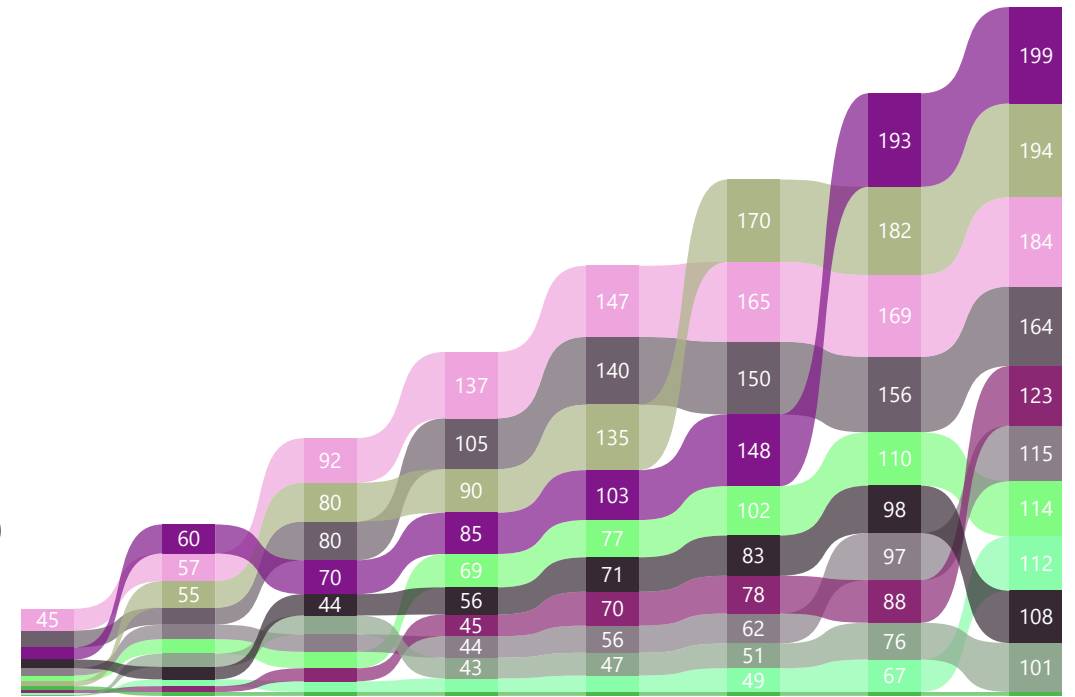

Name	1	2	3	4	5	6	7	8	Total
1 Ramon Lock	25	35	10	15	18	45	45	6	199
2 Jenny Bertholet	10	45	25	10	45	35	12	12	194
3 Gilles Bertholet (A)	45	12	35	45	10	18	4	15	184
4 Beat Rölli (A)	35	0	45	25	35	10	6	8	164
5 ↑ Manuela Schwegler	6	6	15	18	25	8	10	35	123
6 ↑ David Lüthold	15	15	6	8	12	6	35	18	115
7 ↓ Beatrice Racine	12	18	4	35	8	25	8	4	114
8 ↑ Jennifer Krebs	4	10	8	6	6	15	18	45	112
9 ↓ Therese Elisabeth Müller (A)	18	8	18	12	15	12	15	10	108
10 ↓ Marius Müller	2	25	12	4	4	4	25	25	101
11 Valentin Züsli	8	0	0	0	0	0	0	0	8
12 Christian Karl Pratsch (N)	0	0	0	0	0	0	0	0	0

- Beat Rölli (A)
- Beatrice Racine
- Christian Karl Pratsch (N)
- David Lüthold
- Gilles Bertholet (A)
- Jennifer Krebs
- Jenny Bertholet
- Manuela Schwegler
- Marius Müller
- Ramon Lock
- Therese Elisabeth Müller (A)
- Valentin Züsli

Name	1	%	#	2	%	#	3	%	#	4	%	#	5	%	#	6	%	#	7	%	#	8	%	#
Beat Rölli (A)	10890	60%	2	0	0%	10 ↓	14000	80%	1 ↑	13230	75%	3 ↓	10600	60%	2 ↑	10210	55%	7 ↓	6450	35%	9 ↓	7210	40%	8 ↑
Beatrice Racine	8150	45%	6	8720	50%	4 ↑	3560	20%	10 ↓	13400	75%	2 ↑	8040	45%	8 ↓	12480	70%	3 ↑	7200	40%	8 ↓	5250	30%	10 ↓
Christian Karl Pratsch (N)	0	0%	12	0	0%	10 ↑	0	0%	11 ↓	0	0%	11 →	0	0%	11 →	0	0%	11 →	0	0%	11 →	0	0%	11 →
David Lüthold	8620	50%	5	8280	50%	5 →	5100	30%	9 ↓	9270	55%	8 ↑	8640	50%	6 ↑	8470	50%	9 ↓	11880	65%	2 ↑	8490	50%	4 ↓
Gilles Bertholet (A)	11460	65%	1	8270	45%	6 ↓	12230	65%	2 ↑	14340	75%	1 ↑	8280	45%	7 ↓	12360	65%	4 ↑	4680	25%	10 ↓	8240	45%	5 ↑
Jennifer Krebs	6420	35%	10	8230	45%	7 ↑	7000	40%	8 ↓	8830	50%	9 ↓	7370	40%	9 →	11800	65%	5 ↑	8470	45%	4 ↑	11890	65%	1 ↑
Jenny Bertholet	7830	45%	7	10840	60%	1 ↑	11990	65%	3 ↓	10280	55%	7 ↓	10750	60%	1 ↑	13100	70%	2 ↓	7550	40%	6 ↓	8070	45%	6 →
Manuela Schwegler	7250	40%	9	3600	20%	9 →	10680	60%	5 ↑	11260	60%	4 ↑	9910	55%	3 ↑	9280	50%	8 ↓	7430	40%	7 ↑	10760	60%	2 ↑
Marius Müller	5480	30%	11	8990	50%	3 ↑	9140	50%	6 ↓	8140	45%	10 ↓	5390	30%	10 →	8110	45%	10 →	10260	55%	3 ↑	8900	50%	3 →
Ramon Lock	10210	55%	3	10150	55%	2 ↑	8250	45%	7 ↓	10900	60%	5 ↑	9260	50%	4 ↑	15200	80%	1 ↑	12210	65%	1 →	6560	35%	9 ↓
Therese Elisabeth Müller (A)	9200	50%	4	7950	45%	8 ↓	11730	65%	4 ↑	10880	60%	6 ↓	9190	50%	5 ↑	11040	60%	6 ↓	8260	45%	5 ↑	7390	40%	7 ↓
Valentin Züsli	7320	40%	8	0	0%	10 ↓	0	0%	11 ↓	0	0%	11 →	0	0%	11 →	0	0%	11 →	0	0%	11 →	0	0%	11 →