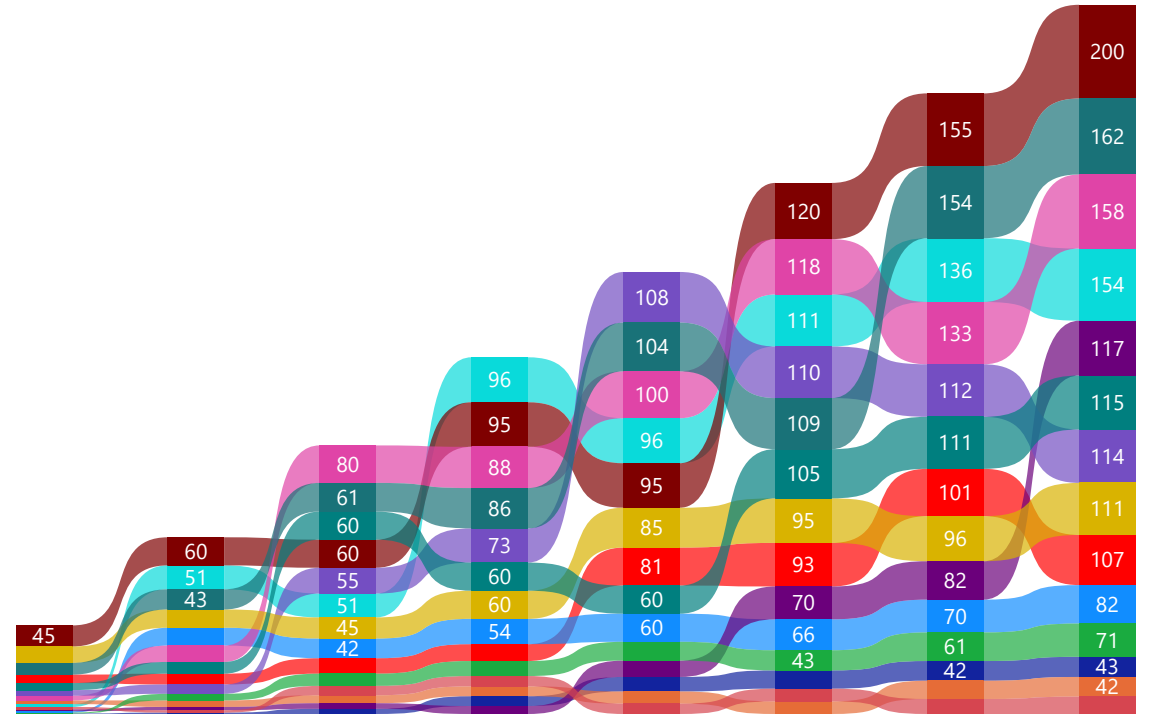

Name	1	2	3	4	5	6	7	8	Total
1 Lakshmi Natarajan	45	15	0	35	0	25	35	45	200
2 Renate Schär (M)	25	18	18	25	18	5	45	8	162
3 ↑ Manuel Hobiger	10	25	45	8	12	18	15	25	158
4 ↓ Girish Chandrasekhar	6	45	0	45	0	15	25	18	154
5 ↑ Manuel Feer (N)	4	3	5	5	18	35	12	35	117
6 Prakhar Gupta	15	10	35	0	0	45	6	4	115
7 ↓ Markus Klein	12	8	35	18	35	2	2	2	114
8 Markus Walser (N)	35	4	6	15	25	10	1	15	111
9 ↓ Alex Feist	18	5	10	3	45	12	8	6	107
10 Andi Stolz	3	35	4	12	6	6	4	12	82
11 Thomas Wälchli	2	12	12	6	8	3	18	10	71
12 Daniel Kunz (N)	1	2	8	10	10	8	3	1	43
13 Lars Lehmann	8	6	3	4	5	1	12	3	42
14 Philipp Rohrer	5	0	15	2	0	5	5	5	37

- Alex Feist
- Andi Stolz
- Daniel Kunz (N)
- Girish Chandrasekhar
- Lakshmi Natarajan
- Lars Lehmann
- Manuel Feer (N)
- Manuel Hobiger
- Markus Klein
- Markus Walser (N)
- Philipp Rohrer
- Prakhar Gupta
- Renate Schär (M)
- Thomas Wälchli

Name	1	%	#	2	%	#	3	%	#	4	%	#	5	%	#	6	%	#	7	%	#	8	%	#							
Alex Feist	17130	85%	4	14350	75%	10	↓	14360	75%	7	↑	12660	65%	12	↓	15290	80%	1	↑	17580	90%	6	↓	11420	60%	8	↓	11430	60%	9	↓
Andi Stolz	12250	65%	12	16460	80%	2	↑	11100	60%	11	↓	15340	80%	6	↑	12210	65%	9	↓	14940	80%	9	→	10440	55%	11	↓	12240	65%	6	↑
Daniel Kunz (N)	10290	55%	14	11240	60%	13	↑	13380	70%	8	↑	15260	80%	7	↑	14210	75%	7	→	15470	80%	8	↓	10410	55%	12	↓	9360	50%	14	↓
Girish Chandrasekhar	13900	75%	9	17830	90%	1	↑	0	0%	13	↓	19010	95%	1	↑	0	0%	11	↓	17810	90%	5	↑	15140	80%	3	↑	14030	75%	4	↓
Lakshmi Natarajan	19450	90%	1	16050	85%	5	↓	0	0%	13	↓	18970	95%	2	↑	0	0%	11	↓	19220	95%	3	↑	16570	85%	2	↑	15160	80%	1	↑
Lars Lehmann	15080	80%	8	14470	80%	9	↓	9940	55%	12	↓	13090	70%	11	↑	9270	50%	10	↑	12310	65%	14	↓	13050	70%	6	↑	10130	55%	12	↓
Manuel Feer (N)	12400	70%	11	13730	75%	12	↓	11990	65%	10	↑	13300	70%	10	→	14870	80%	4	↑	19370	95%	2	↑	13050	70%	6	↓	14900	80%	2	↑
Manuel Hobiger	15150	80%	7	16430	85%	3	↑	19730	95%	1	↑	14080	75%	8	↓	14770	80%	6	↑	18820	95%	4	↑	14460	75%	5	↓	14080	75%	3	↑
Markus Klein	15680	85%	6	14690	80%	8	↓	15580	80%	2	↑	16550	85%	4	↓	15270	80%	2	↑	12940	70%	13	↓	10260	55%	13	→	10120	55%	13	→
Markus Walser (N)	17870	90%	2	14020	75%	11	↓	12800	70%	9	↑	16500	85%	5	↑	15220	80%	3	↑	17480	90%	7	↓	7430	40%	14	↓	12290	65%	5	↑
Philipp Rohrer	12980	70%	10	0	0%	14	↓	14870	80%	5	↑	12300	65%	13	↓	0	0%	11	↑	14930	80%	10	↑	11010	55%	10	→	11270	60%	10	→
Prakhar Gupta	16070	80%	5	15210	80%	7	↓	15580	80%	2	↑	0	0%	14	0	0%	11	↑	19830	95%	1	↑	11200	60%	9	↓	10240	55%	11	↓	
Renate Schär (M)	17750	85%	3	16220	85%	4	↓	15040	80%	4	→	18180	90%	3	↑	14870	80%	4	↓	14930	80%	10	↓	17390	90%	1	↑	11970	65%	8	↓
Thomas Wälchli	11730	65%	13	15410	90%	6	↑	14820	80%	6	→	13790	85%	9	↓	14180	80%	8	↑	14560	85%	12	↓	14500	80%	4	↑	12220	75%	7	↓