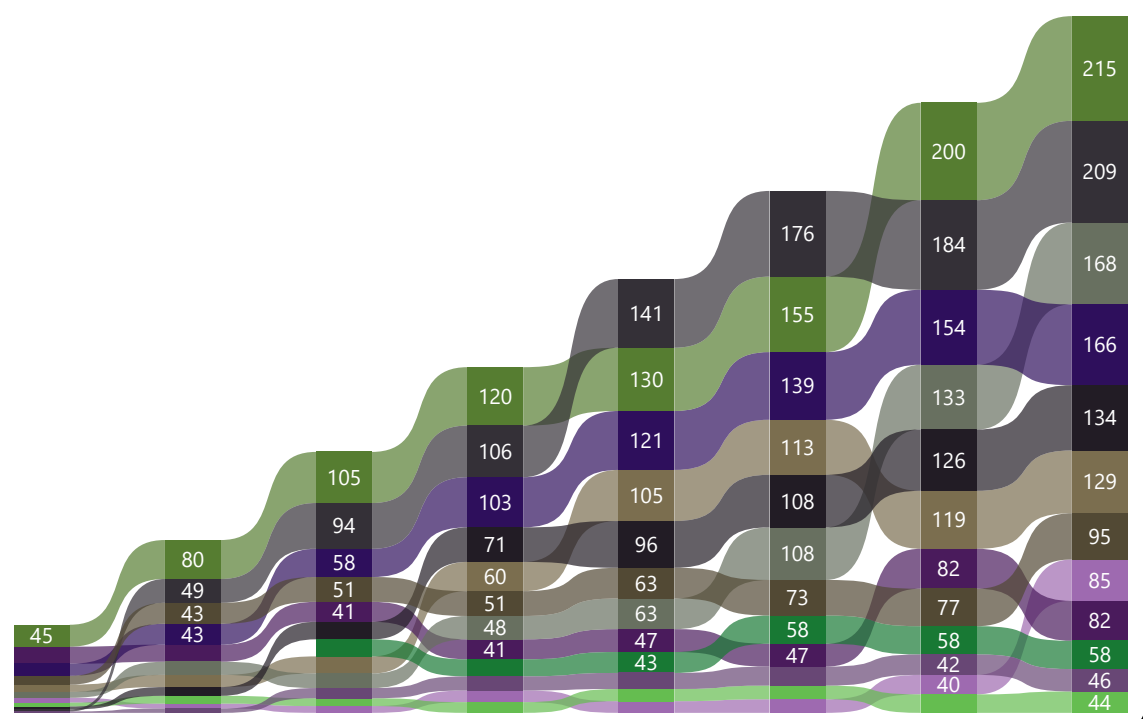

Name	1	2	3	4	5	6	7	8	Total
1 Oliver Walenciak (A)	45	35	25	15	10	25	45	15	215
2 Paolo Maiolo	4	45	45	12	35	35	8	25	209
3 ↑ Marco Gadmer	12	15	3	18	15	45	25	35	168
4 ↓ Moritz Krebs	25	18	15	45	18	18	15	12	166
5 Nathalie Wüthrich (A)	6	12	18	35	25	12	18	8	134
6 Gisela Suppiger	15	10	10	25	45	8	6	10	129
7 ↑ Uwe Gort	18	25	8	0	12	10	4	18	95
8 ↑ Alain Burtschi (A)	10	0	4	10	0	4	12	45	85
9 ↓ Luc Gurtner	35	0	6	0	6	0	35	0	82
10 ↓ Oskar Eugster	0	0	35	0	8	15	0	0	58
11 ↓ Steffi Burtschi	3	6	12	8	4	6	3	4	46
12 Elena Riebli	8	8	0	6	3	3	10	6	44
13 Tobias Zollinger (N)	0	0	0	0	0	0	0	0	0

- Alain Burtschi (A)
- Elena Riebli
- Gisela Suppiger
- Luc Gurtner
- Marco Gadmer
- Moritz Krebs
- Nathalie Wüthrich (A)
- Oliver Walenciak (A)
- Oskar Eugster
- Paolo Maiolo
- Steffi Burtschi
- Tobias Zollinger (N)
- Uwe Gort

Name	1	%	#	2	%	#	3	%	#	4	%	#	5	%	#	6	%	#	7	%	#	8	%	#							
Alain Burtschi (A)	8290	45%	7	0	0%	10	↓	7250	45%	10	→	9430	50%	7	↑	0	0%	12	↓	9180	50%	10	↑	9370	50%	6	↑	10960	60%	1	↑
Elena Riebli	7070	40%	8	6240	35%	8	→	0	0%	12	↓	5600	30%	9	↑	6170	35%	11	↓	7210	40%	11	→	8450	45%	7	↑	7340	40%	9	↓
Gisela Suppiger	9710	55%	5	9760	55%	7	↓	8960	50%	7	→	14650	80%	3	↑	11420	65%	1	↑	10000	55%	8	↓	7210	40%	9	↓	8180	45%	7	↑
Luc Gurtner	10990	60%	2	0	0%	10	↓	7320	40%	9	↑	0	0%	10	↓	7100	40%	9	↑	0	0%	12	↓	10430	55%	2	↑	0	0%	11	↓
Marco Gadmer	9240	50%	6	9970	55%	5	↑	6400	35%	11	↓	11900	65%	4	↑	9300	50%	5	↓	18450	90%	1	↑	10150	55%	3	↓	10880	60%	2	↑
Moritz Krebs	10320	55%	3	10120	55%	4	↓	9460	50%	5	↓	15780	80%	1	↑	9370	50%	4	↓	14330	75%	4	→	9570	50%	5	↓	9410	50%	6	↓
Nathalie Wüthrich (A)	6810	40%	9	9830	55%	6	↑	10420	60%	4	↑	15450	80%	2	↑	9900	55%	3	↓	12390	70%	6	↓	10080	55%	4	↑	8100	45%	8	↓
Oliver Walenciak (A)	12390	70%	1	11090	60%	2	↓	10680	60%	3	↓	11680	65%	5	↓	8010	45%	7	↓	14740	80%	3	↑	12160	65%	1	↑	9770	55%	5	↓
Oskar Eugster	0	0%	12	0	0%	10	↑	13510	75%	2	↑	0	0%	10	↓	7240	40%	8	↑	12760	70%	5	↑	0	0%	12	↓	0	0%	11	↑
Paolo Maiolo	6170	35%	10	11380	65%	1	↑	16340	85%	1	→	10740	60%	6	↓	10390	60%	2	↑	16590	90%	2	→	7220	40%	8	↓	10730	60%	3	↑
Steffi Burtschi	2850	15%	11	5520	30%	9	↑	9260	50%	6	↑	5610	30%	8	↓	6490	35%	10	↓	9360	50%	9	↑	3820	20%	11	↓	6460	35%	10	↑
Tobias Zollinger (N)	0	0%	12	0	0%	10	↑	0	0%	12	↓	0	0%	10	↑	0	0%	12	↓	0	0%	12	→	0	0%	12	→	0	0%	11	↑
Uwe Gort	10290	60%	4	10340	60%	3	↑	8770	55%	8	↓	0	0%	10	↓	8370	50%	6	↑	11870	70%	7	↓	6870	40%	10	↓	10190	60%	4	↑