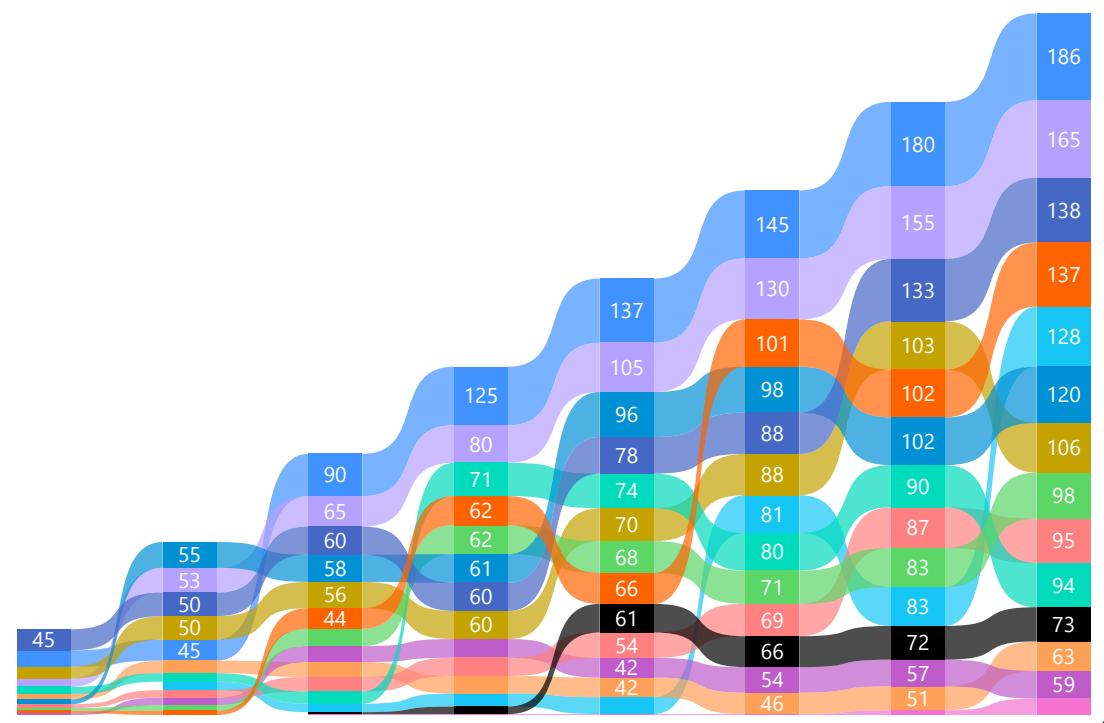

Name	1	2	3	4	5	6	7	8	Total
1 Angelo Marras (A)	35	10	45	35	12	8	35	6	186
2 Monika Sarbach	18	35	12	15	25	25	25	10	165
3 Simon Luck	45	5	10	0	18	10	45	5	138
4 ↑ Tobias Specht	5	4	35	18	4	35	1	35	137
5 ↑ Andy Frei	0	18	0	10	8	45	2	45	128
6 ↓ Samuel Felder (A)	10	45	3	3	35	2	4	18	120
7 ↓ Norwin Amiet (N)	25	25	6	4	10	18	15	3	106
8 ↑ Rebekka Holzer	6	6	25	25	6	3	12	15	98
9 ↓ Patrick Kreis	8	8	15	8	15	15	18	8	95
10 ↓ Raffi Büchler	15	3	8	45	3	6	10	4	94
11 Renato Carlotti	0	0	4	12	45	5	6	1	73
12 ↑ Charlie Sarbach (N)	12	15	5	5	5	4	5	12	63
13 ↓ Dominik Jordan (A)	4	12	18	6	2	12	3	2	59
14 Giorgi Shalamberidze (N)	0	0	2	0	0	0	8	25	35

- Andy Frei
- Angelo Marras (A)
- Charlie Sarbach (N)
- Dominik Jordan (A)
- Giorgi Shalamberidze (N)
- Monika Sarbach
- Norwin Amiet (N)
- Patrick Kreis
- Raffi Büchler
- Rebekka Holzer
- Renato Carlotti
- Samuel Felder (A)
- Simon Luck
- Tobias Specht

Name	1	%	#	2	%	#	3	%	#	4	%	#	5	%	#	6	%	#	7	%	#	8	%	#							
Andy Frei	0	0%	12	14000	90%	4	↑	0	0%	14	↓	14690	85%	7	↑	12660	75%	8	↓	19390	100%	1	↑	9550	50%	13	↓	16920	90%	1	↑
Angelo Marras (A)	15540	80%	2	12840	70%	7	↓	17870	90%	1	↑	18390	90%	2	↓	13900	75%	6	↓	15190	80%	8	↓	15280	80%	2	↑	12080	65%	9	↓
Charlie Sarbach (N)	14650	75%	6	13170	70%	5	↑	11990	65%	10	↓	13050	70%	10	→	11330	60%	10	→	14110	75%	11	↓	11580	60%	10	↑	13310	70%	6	↑
Dominik Jordan (A)	9170	50%	11	12970	70%	6	↑	16070	85%	4	↑	13900	75%	9	↓	9110	50%	13	↓	15430	80%	6	↑	10520	55%	12	↓	9420	50%	13	↓
Giorgi Shalamberidze (N)	0	0%	12	0	0%	13	↓	7970	45%	13	→	0	0%	13	→	0	0%	14	↓	0	0%	14	→	12150	65%	8	↑	15020	85%	3	↑
Monika Sarbach	15220	80%	4	15030	80%	2	↑	14960	80%	6	↓	15200	80%	5	↑	15110	80%	3	↑	16590	85%	3	→	15040	75%	3	→	13020	70%	7	↓
Norwin Amiet (N)	15380	80%	3	14030	75%	3	→	13680	75%	9	↓	12170	65%	11	↓	13610	75%	7	↑	16570	85%	4	↑	13460	70%	5	↓	11860	65%	12	↓
Patrick Kreis	13750	75%	8	12730	70%	8	→	15890	85%	5	↑	14540	80%	8	↓	14020	75%	5	↑	16040	85%	5	→	13910	75%	4	↑	12630	70%	8	↓
Raffi Büchler	15030	80%	5	2750	15%	12	↓	13910	75%	8	↑	19830	95%	1	↑	10750	60%	12	↓	14790	80%	9	↑	12660	65%	7	↑	11880	65%	11	↓
Rebekka Holzer	12230	70%	9	12400	75%	9	→	16160	90%	3	↑	16850	90%	3	→	11600	70%	9	↓	13670	80%	12	↓	13060	75%	6	↑	13860	85%	5	↑
Renato Carlotti	0	0%	12	0	0%	13	↓	11980	65%	11	↑	14760	80%	6	↑	16890	90%	1	↑	14500	75%	10	↓	12090	65%	9	↑	9290	50%	14	↓
Samuel Felder (A)	13950	75%	7	15590	85%	1	↑	11290	65%	12	↓	11730	65%	12	→	16040	85%	2	↑	13640	75%	13	↓	11170	60%	11	↑	13920	75%	4	↑
Simon Luck	16800	85%	1	11920	65%	10	↓	14570	80%	7	↑	0	0%	13	↓	14480	75%	4	↑	15250	80%	7	↓	15540	80%	1	↑	12060	65%	10	↓
Tobias Specht	11490	65%	10	11070	65%	11	↓	17120	90%	2	↑	15430	85%	4	↓	10830	65%	11	↓	17850	90%	2	↑	9260	50%	14	↓	15510	85%	2	↑