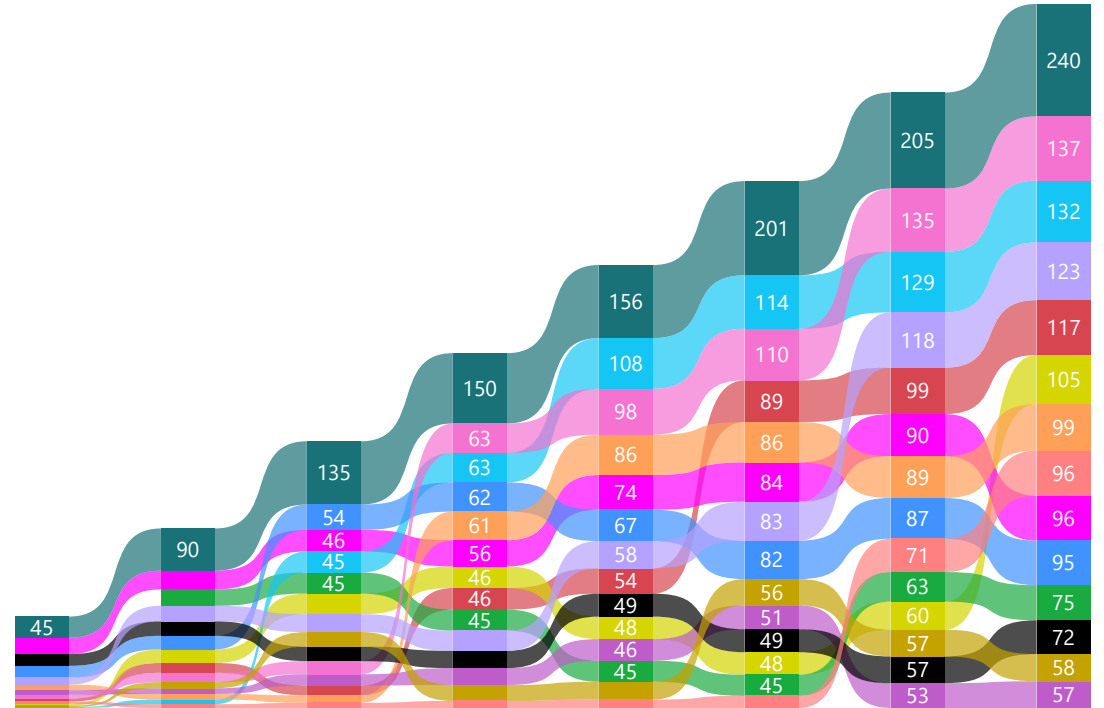

Name	1	2	3	4	5	6	7	8	Total
1 Dominik Jordan	45	45	45	15	6	45	4	35	240
2 Raffi Büchler (N)	8	12	8	35	35	12	25	2	137
3 Markus Klein	2	8	35	18	45	6	15	3	132
4 Samuel Felder (N)	15	18	5	5	15	25	35	5	123
5 Andi Stolz (A)	6	15	0	25	8	35	10	18	117
6 ↑ Claudia Lösch	4	25	15	2	2	0	12	45	105
7 Max Bühler	12	0	4	45	25	0	3	10	99
8 ↑ Thomas Bollmann	5	3	3	4	3	8	45	25	96
9 ↓ Daniel Kunz	35	5	6	10	18	10	6	6	96
10 ↓ Markus Walser	25	4	25	8	5	15	5	8	95
11 ↓ Giorgi Shalamberidze (A)	0	35	10	0	0	0	18	12	75
12 Renato Carlotti	25	6	0	6	12	0	8	15	72
13 Sebastian Küppers (N)	3	10	18	3	4	18	1	1	58
14 Philippe Steiner (A)	10	2	12	12	10	5	2	4	57

- Andi Stolz (A)
- Claudia Lösch
- Daniel Kunz
- Dominik Jordan
- Giorgi Shalamberidze (A)
- Markus Klein
- Markus Walser
- Max Bühler
- Philippe Steiner (A)
- Raffi Büchler (N)
- Renato Carlotti
- Samuel Felder (N)
- Sebastian Küppers (N)
- Thomas Bollmann

Name	1	%	#	2	%	#	3	%	#	4	%	#	5	%	#	6	%	#	7	%	#	8	%	#							
Andi Stolz (A)	8820	50%	9	11330	60%	5	↑	0	0%	13	↓	17980	90%	3	↑	13150	70%	8	↓	14660	80%	2	↑	15750	80%	7	↓	14200	75%	4	↑
Claudia Lösch	6330	35%	11	13990	75%	3	↑	13570	75%	5	↓	10190	55%	13	→	0	0%	11	↑	15930	80%	6	↑	15520	80%	1	↑				
Daniel Kunz	13060	70%	2	9330	50%	10	↓	12100	65%	9	↑	15240	80%	7	↑	15550	75%	4	↑	12120	65%	7	↓	14300	75%	9	↓	11570	60%	9	→
Dominik Jordan	18410	95%	1	15950	85%	1	→	17810	95%	1	→	16920	85%	5	↓	12720	65%	9	↓	16270	90%	1	↑	13580	75%	11	↓	15470	80%	2	↑
Giorgi Shalamberidze (A)	0	0%	14	15910	85%	2	↑	12540	75%	7	↓	0	0%	14	→	0	0%	11	↑	16620	90%	4	↑	13130	75%	6	↓				
Markus Klein	4400	25%	13	10060	55%	8	↑	14070	75%	2	↑	17620	85%	4	↓	17120	90%	1	↑	12020	65%	9	↓	15990	85%	5	↑	10920	60%	12	↓
Markus Walser	12330	65%	3	9070	50%	11	↓	13890	75%	3	↑	14990	80%	8	↓	12140	65%	10	↓	13890	75%	5	↑	13740	75%	10	↓	12540	65%	8	↑
Max Bühler	11740	65%	6	0	0%	14	↓	8730	50%	11	↑	19880	95%	1	↑	15690	80%	3	↓	0	0%	11	↓	12670	70%	12	↓	13050	70%	7	↑
Philippe Steiner (A)	10020	55%	7	7330	40%	13	↓	13520	75%	6	↑	15740	80%	6	→	13170	70%	7	↓	11740	65%	10	↓	10540	60%	13	↓	10950	60%	11	↑
Raffi Büchler (N)	9580	55%	8	10340	60%	6	↑	12370	70%	8	↓	18930	95%	2	↑	15850	80%	2	→	12810	70%	6	↓	16920	85%	3	↑	10770	60%	13	↓
Renato Carlotti	12330	65%	3	9890	55%	9	↓	0	0%	13	↓	14750	80%	9	↑	13810	75%	6	↑	0	0%	11	↓	14810	80%	8	↑	13730	80%	5	↑
Samuel Felder (N)	11970	65%	5	12650	70%	4	↑	10240	55%	10	↓	14540	80%	10	→	13820	70%	5	↑	14580	80%	3	↑	17160	85%	2	↑	11000	60%	10	↓
Sebastian Küppers (N)	4510	25%	12	10170	55%	7	↑	13680	75%	4	↑	10430	60%	12	↓	10700	60%	11	↑	14180	75%	4	↑	9120	50%	14	↓	10150	55%	14	→
Thomas Bollmann	7330	40%	10	7430	40%	12	↓	8430	45%	12	→	12410	65%	11	↑	9330	50%	12	↓	12080	65%	8	↑	19210	90%	1	↑	15080	80%	3	↓