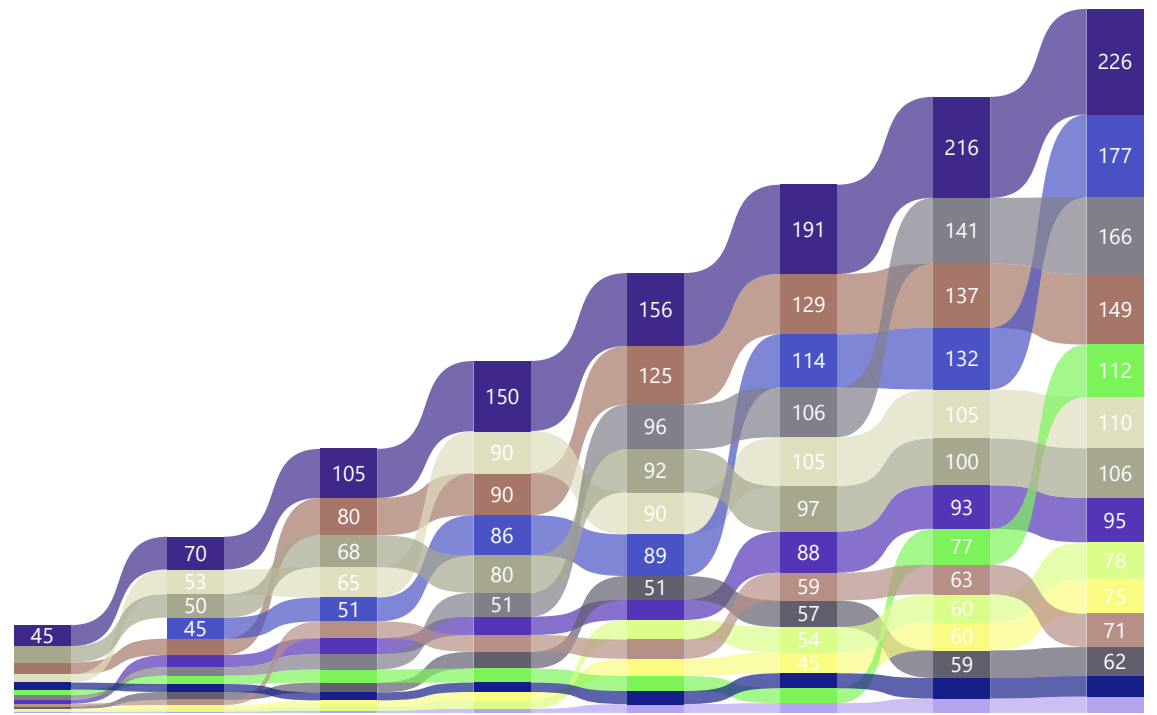

Name	1	2	3	4	5	6	7	8	Total
1 Reto Ghezzi (N)	45	25	35	45	6	35	25	10	226
2 ↑ Irena Rullo (N)	0	45	6	35	3	25	18	45	177
3 ↓ Nicole Büchi (N)	10	8	15	18	45	10	35	25	166
4 ↓ Basil Muff	25	10	45	10	35	4	8	12	149
5 ↑ Natalia Simeon	12	6	10	2	2	0	45	35	112
6 ↓ Céline Jundt (N)	18	35	12	25	0	15	0	5	110
7 ↓ Roger Schneble (A)	35	15	18	12	12	5	3	6	106
8 ↓ Carsten Köllmann	8	18	8	5	4	45	5	2	95
9 ↑ Rafael Wagner	3	3	3	8	25	12	6	18	78
10 ↑ Marco von Atzigen	4	4	5	6	18	8	15	15	75
11 ↓ Regina Markert (N)	6	5	25	0	5	18	4	8	71
12 Lukas Heutschi (A)	5	12	4	15	15	6	2	3	62
13 Tim Müller	15	2	0	3	8	4	12	0	44
14 Patrick Nydegger	2	1	2	4	10	2	10	4	35

- Basil Muff
- Carsten Köllmann
- Céline Jundt (N)
- Irena Rullo (N)
- Lukas Heutschi (A)
- Marco von Atzigen
- Natalia Simeon
- Nicole Büchi (N)
- Patrick Nydegger
- Rafael Wagner
- Regina Markert (N)
- Reto Ghezzi (N)
- Roger Schneble (A)
- Tim Müller

Name	1	%	#	2	%	#	3	%	#	4	%	#	5	%	#	6	%	#	7	%	#	8	%	#
Basil Muff	11840	65%	3	8980	50%	7 ↓	13620	75%	1 ↑	12600	65%	7 ↓	13140	70%	2 ↑	11580	65%	11 ↓	11650	65%	8 ↑	10680	55%	6 ↑
Carsten Köllmann	9200	50%	8	10810	60%	4 ↑	8690	45%	8 ↓	11000	60%	10 ↓	8570	45%	11 ↓	14910	80%	1 ↑	10970	60%	10 ↓	6480	35%	13 ↓
Céline Jundt (N)	11530	60%	4	13730	80%	2 ↑	10400	55%	6 ↓	14460	85%	3 ↑	0	0%	14 ↓	13180	80%	5 ↑	0	0%	14 ↓	9200	60%	10 ↑
Irena Rullo (N)	0	0%	14	15200	95%	1 ↑	8370	50%	9 ↓	15050	95%	2 ↑	6370	35%	12 ↓	13610	90%	3 ↑	13710	75%	4 ↓	16100	100%	1 ↑
Lukas Heutschi (A)	8260	45%	10	9120	50%	6 ↑	7260	40%	11 ↓	13940	75%	5 ↑	11290	60%	5 →	12080	65%	9 ↓	9060	50%	13 ↓	7330	40%	12 ↑
Marco von Atzigen	8170	45%	11	7130	40%	11 →	8210	45%	10 ↑	11710	65%	9 ↑	11940	65%	4 ↑	12130	65%	8 ↓	13190	70%	5 ↑	12000	65%	5 →
Natalia Simeon	9840	55%	6	8690	50%	9 ↓	9570	60%	7 ↑	9800	60%	13 ↓	5190	30%	13 →	0	0%	14 ↓	16370	90%	1 ↑	13170	80%	2 ↓
Nicole Büchi (N)	9710	55%	7	8770	50%	8 ↓	10540	60%	5 ↑	14270	80%	4 ↑	16060	80%	1 ↑	12980	70%	7 ↓	16170	90%	2 ↑	13020	70%	3 ↓
Patrick Nydegger	6110	35%	13	5440	30%	14 ↓	4320	25%	13 ↑	10670	60%	11 ↑	10980	60%	7 ↑	10870	60%	13 ↓	12120	70%	7 ↑	8040	45%	11 ↓
Rafael Wagner	7920	45%	12	7110	40%	12 →	6630	40%	12 →	12380	70%	8 ↑	12580	70%	3 ↑	13150	75%	6 ↓	11130	65%	9 ↓	12540	70%	4 ↑
Regina Markert (N)	9100	50%	9	7350	40%	10 ↓	11170	60%	3 ↑	0	0%	14 ↓	9640	50%	10 ↑	13340	70%	4 ↑	10410	55%	11 ↓	10120	55%	8 ↑
Reto Ghezzi (N)	13140	70%	1	12120	80%	3 ↓	12600	65%	2 ↑	15680	95%	1 ↑	10530	55%	9 ↓	13860	90%	2 ↑	14310	75%	3 ↓	10140	70%	7 ↓
Roger Schneble (A)	11900	65%	2	10110	55%	5 ↓	10740	60%	4 ↑	13910	75%	6 ↓	11010	60%	6 →	11920	65%	10 ↓	10400	60%	12 ↓	9950	55%	9 ↑
Tim Müller	10470	60%	5	6430	35%	13 ↓	0	0%	14 ↓	10450	60%	12 ↑	10770	60%	8 ↑	11580	65%	11 ↓	12250	70%	6 ↑	0	0%	14 ↓