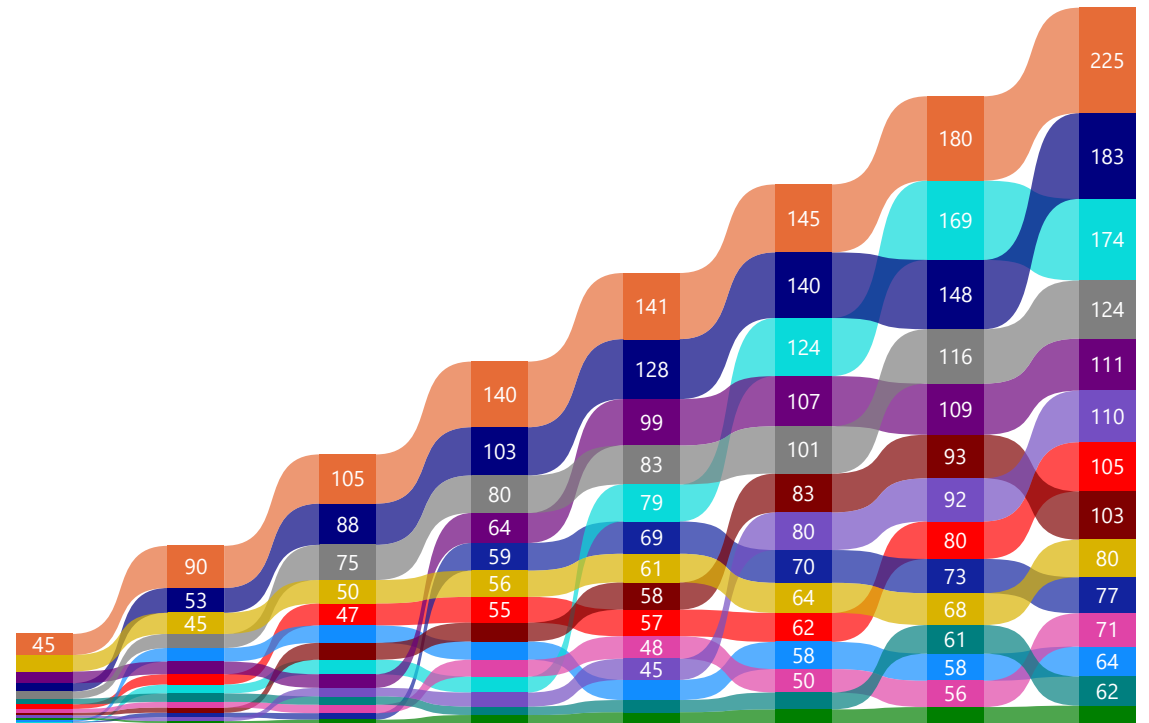

Name	1	2	3	4	5	6	7	8	Total
1 Martin Daniel Heer	45	45	15	35	1	4	35	45	225
2 ↑ Manuel Hobiger (M)	18	35	35	15	25	12	8	35	183
3 ↓ Girish Chandrasekhar	1	18	12	3	45	45	45	5	174
4 Renate Schär	15	15	45	5	3	18	15	8	124
5 Patrick Kreis	25	2	2	35	35	8	2	2	111
6 ↑ Simon Luck (N)	5	3	10	12	15	35	12	18	110
7 ↑ Alex Feist	10	12	25	8	2	5	18	25	105
8 ↓ Lakshmi Natarajan	6	5	25	4	18	25	10	10	103
9 ↑ Thomas Wälchli	35	10	5	6	5	3	4	12	80
10 ↓ Angelo Marras (N)	2	8	4	45	10	1	3	4	77
11 ↑ Philipp Rohrer	8	4	6	18	12	2	6	15	71
12 Andy Frei (N)	4	25	8	2	4	15	0	6	64
13 ↓ Prakhar Gupta	12	6	0	0	8	10	25	1	62
14 Manuel Feer	4	0	3	10	6	6	5	3	37

- Alex Feist
- Andy Frei (N)
- Angelo Marras (N)
- Girish Chandrasekhar
- Lakshmi Natarajan
- Manuel Feer
- Manuel Hobiger (M)
- Martin Daniel Heer
- Patrick Kreis
- Philipp Rohrer
- Prakhar Gupta
- Renate Schär
- Simon Luck (N)
- Thomas Wälchli

Name	1	%	#	2	%	#	3	%	#	4	%	#	5	%	#	6	%	#	7	%	#	8	%	#							
Alex Feist	11360	60%	7	13300	70%	6	↑	13160	70%	3	↑	16480	85%	8	↓	12280	65%	13	↓	14400	75%	10	↑	18510	95%	4	↑	16050	80%	3	↑
Andy Frei (N)	9610	55%	11	15070	95%	3	↑	10240	60%	8	↓	13460	80%	13	↓	13010	70%	11	↑	16430	95%	5	↑	0	0%	14	↓	13240	85%	9	↑
Angelo Marras (N)	9090	50%	13	11690	65%	8	↑	8080	45%	11	↓	20040	95%	1	↑	13930	75%	7	↓	11870	65%	14	↓	12890	70%	12	↑	12930	70%	11	↑
Girish Chandrasekhar	8810	50%	14	14940	80%	4	↑	12170	65%	6	↓	13590	75%	12	↓	19620	90%	1	→	18080	90%	1	→	21480	95%	1	→	13040	70%	10	↓
Lakshmi Natarajan	10290	60%	9	10890	60%	10	↓	13160	75%	3	↑	14500	80%	11	↓	14820	80%	4	↑	17200	90%	3	↑	15550	85%	7	↓	13810	75%	7	→
Manuel Feer	9610	55%	11	0	0%	14	↓	7310	40%	12	↑	16920	85%	7	↑	13380	70%	9	↓	14460	80%	9	→	13010	70%	10	↓	12790	70%	12	↓
Manuel Hobiger (M)	14860	75%	4	15740	85%	2	↑	16120	85%	2	→	17450	85%	5	↓	15400	80%	3	↑	15970	85%	6	↓	15540	85%	8	↓	16270	85%	2	↑
Martin Daniel Heer	17760	90%	1	16390	90%	1	→	12930	75%	5	↓	19170	95%	2	↑	11510	70%	14	↑	13700	80%	11	↑	20640	100%	2	↑	17200	90%	1	↑
Patrick Kreis	16180	85%	3	8040	50%	13	↓	7010	40%	13	→	19170	95%	2	↑	15740	80%	2	→	14840	80%	8	↓	12670	70%	13	↓	12420	70%	13	→
Philipp Rohrer	11050	60%	8	9700	55%	11	↓	10100	55%	9	↑	18410	90%	4	↑	14050	75%	6	↓	11950	65%	13	↓	14650	80%	9	↑	14080	75%	5	↑
Prakhar Gupta	12010	65%	6	11410	60%	9	↓	0	0%	14	↓	0	0%	14	→	13480	70%	8	↑	15450	80%	7	↑	19740	95%	3	↑	9280	50%	14	↓
Renate Schär	13640	75%	5	14820	80%	5	→	16840	90%	1	↑	14540	80%	10	↓	12850	70%	12	↓	17000	90%	4	↑	18350	90%	5	↓	13740	75%	8	↓
Simon Luck (N)	10220	55%	10	9190	50%	12	↓	10910	60%	7	↑	17440	90%	6	↑	14270	75%	5	↑	17830	90%	2	↑	16040	85%	6	↓	14330	80%	4	↑
Thomas Wälchli	17360	85%	2	12600	85%	7	↓	8150	50%	10	↓	15420	90%	9	↑	13140	70%	10	↓	12830	80%	12	↓	12990	75%	11	↑	13940	80%	6	↑