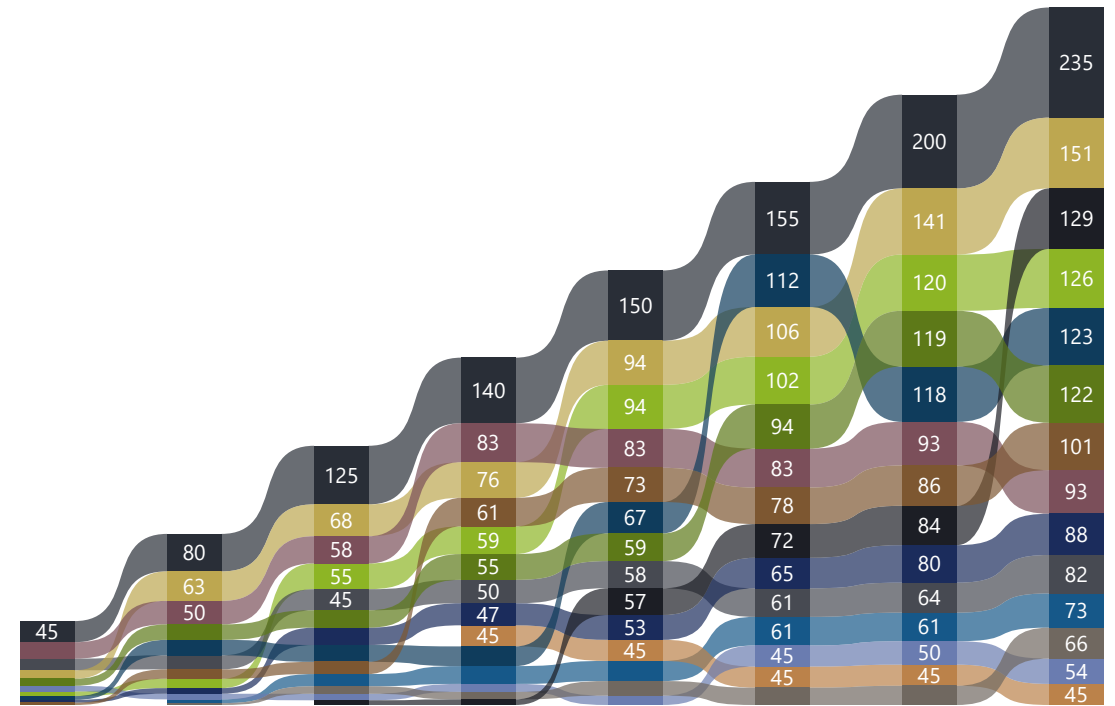

Name	1	2	3	4	5	6	7	8	Total
1 Christian Brunner	45	35	45	15	10	5	45	35	235
2 Jonas Meyerhoff (N)	18	45	5	8	18	12	35	10	151
3 ↑ Raphael Zemp	0	0	10	2	45	15	12	45	129
4 ↓ Claude Anthamatten (N)	10	10	35	4	35	8	18	6	126
5 Philipp Drexler (A)	8	25	3	6	25	45	6	5	123
6 ↓ Veronika Barta (N)	15	18	4	18	4	35	25	3	122
7 Simon Hodel	5	15	6	35	12	5	8	15	101
8 ↓ Manuel Zobic (N)	35	15	8	25	0	0	10	0	93
9 Patrick Zellweger	6	6	25	10	6	12	15	8	88
10 Esther Lagler	25	5	15	5	8	3	3	18	82
11 André Marquês	0	8	18	12	5	18	0	12	73
12 ↑ Peter Staub	0	4	12	0	15	6	4	25	66
13 ↓ Grace Nguyen (N)	12	0	2	3	3	25	5	4	54
14 ↓ Christian Maag (A)	0	0	0	45	0	0	0	0	45

- André Marquês
- Christian Brunner
- Christian Maag (A)
- Claude Anthamatten (N)
- Esther Lagler
- Grace Nguyen (N)
- Jonas Meyerhoff (N)
- Manuel Zobic (N)
- Patrick Zellweger
- Peter Staub
- Philipp Drexler (A)
- Raphael Zemp
- Simon Hodel
- Veronika Barta (N)

Name	1	%	#	2	%	#	3	%	#	4	%	#	5	%	#	6	%	#	7	%	#	8	%	#							
André Marquês	0	0%	11	6230	35%	8	↑	9030	50%	4	↑	12820	70%	6	↓	9370	50%	10	↓	13000	75%	4	↑	0	0%	13	↓	9310	50%	6	↑
Christian Brunner	10880	60%	1	10820	60%	2	↓	11500	65%	1	↑	13330	75%	5	↓	10070	55%	7	↓	9910	55%	10	↓	13730	75%	1	↑	11400	60%	2	↓
Christian Maag (A)	0	0%	11	0	0%	12	↓	0	0%	14	↓	18240	95%	1	↑	0	0%	13	→	0	0%	13	→	0	0%	13	→	0	0%	13	→
Claude Anthamatten (N)	7940	45%	7	8650	50%	7	→	9370	50%	2	↑	9360	55%	11	↓	11770	60%	2	↑	11790	65%	8	↓	12240	70%	4	↑	8950	50%	9	↓
Esther Lagler	9930	55%	3	5360	30%	10	↓	8750	50%	5	↑	9970	55%	10	↓	9960	55%	8	↑	7030	40%	12	↓	9120	55%	12	→	10220	55%	4	↑
Grace Nguyen (N)	7980	45%	6	0	0%	12	↓	4770	25%	13	↑	8510	50%	12	↑	8310	45%	12	→	13170	70%	3	↑	9650	50%	10	↓	7970	45%	11	↓
Jonas Meyerhoff (N)	8960	50%	4	13720	75%	1	↑	7180	40%	10	↓	11180	60%	8	↑	11230	60%	4	↑	11890	65%	6	↓	12730	70%	2	↑	9120	50%	7	↓
Manuel Zobic (N)	10450	60%	2	8870	50%	5	↓	7790	45%	8	↓	13940	75%	3	↑	0	0%	13	↓	0	0%	13	→	10200	60%	7	↑	0	0%	13	↓
Patrick Zellweger	7280	40%	9	5470	30%	9	→	9070	50%	3	↑	11990	65%	7	↓	9460	50%	9	↓	11890	65%	6	↑	11590	65%	5	↑	9100	50%	8	↓
Peter Staub	0	0%	11	5250	30%	11	→	8600	50%	6	↑	0	0%	14	↓	10520	60%	5	↑	10860	60%	9	↓	9300	55%	11	↓	10670	60%	3	↑
Philipp Drexler (A)	7780	45%	8	10710	65%	3	↑	6180	35%	12	↓	11050	65%	9	↑	11620	65%	3	↑	14880	80%	1	↑	9970	60%	9	↓	8590	50%	10	↓
Raphael Zemp	0	0%	11	0	0%	12	↓	8150	45%	7	↑	8260	45%	13	↓	12910	70%	1	↑	12520	70%	5	↓	11330	65%	6	↓	12240	65%	1	↑
Simon Hodel	4640	25%	10	8870	50%	5	↑	7500	45%	9	↓	14190	75%	2	↑	10290	55%	6	↓	9910	55%	10	↓	10030	60%	8	↑	9610	55%	5	↑
Veronika Barta (N)	8790	50%	5	8990	50%	4	↑	7100	40%	11	↓	13340	70%	4	↑	9110	50%	11	↓	14150	75%	2	↑	12270	70%	3	↓	6280	35%	12	↓