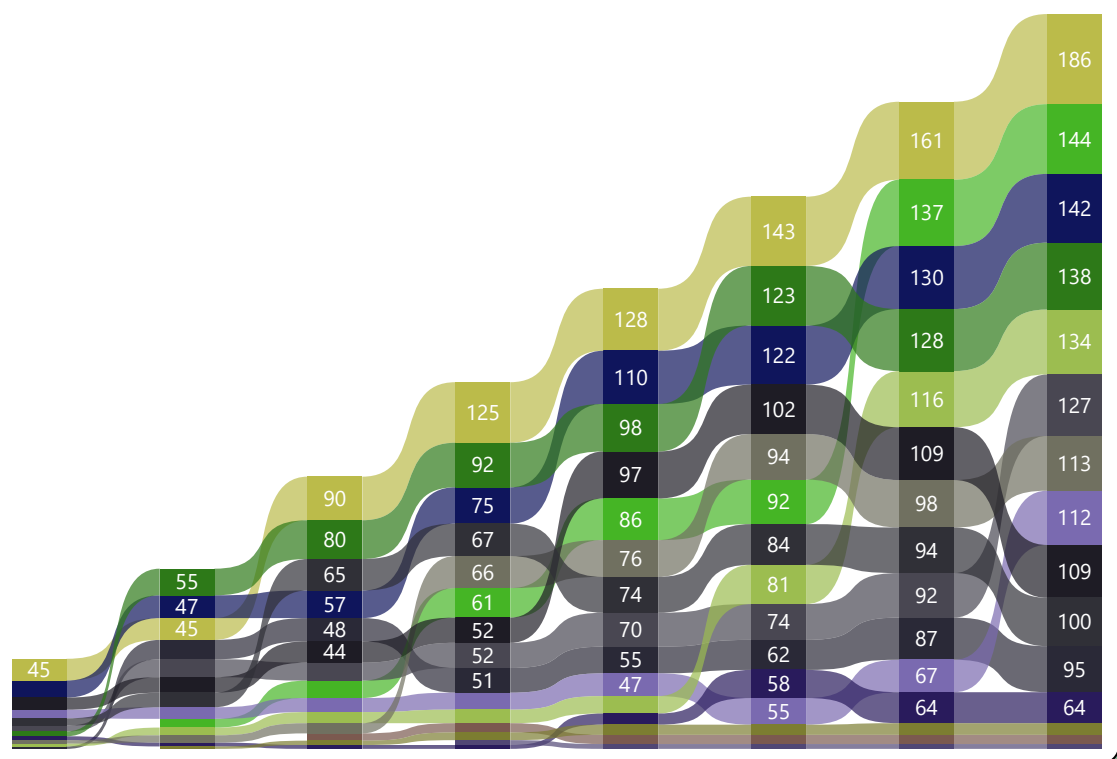

Name	1	2	3	4	5	6	7	8	Total
1 Alain Burtschi	45	0	45	35	3	15	18	25	186
2 Andreas Peter (N)	0	18	18	25	25	6	45	7	144
3 Monika Burgener	35	12	10	18	35	12	8	12	142
4 Séverine Bertholet (A)	10	45	25	12	6	25	5	10	138
5 David Naef (A)	6	10	7	5	8	45	35	18	134
6 ↑ Beatrice Racine	12	25	0	15	18	4	18	35	127
7 Martin Kumli	7	8	6	45	10	18	4	15	113
8 ↑ Clarissa Imoberdorf (A)	18	6	5	6	12	8	12	45	112
9 ↓ Nathalie Wüthrich	25	7	12	8	45	5	7	0	109
10 ↓ Steffi Burtschi	15	15	35	2	7	10	10	6	100
11 ↓ Abhijatha Tripti	5	35	8	3	4	7	25	8	95
12 Julian Purtschert	8	0	0	0	15	35	6	0	64
13 Peter Wüthrich	0	5	4	7	5	0	3	0	24
14 Hans-Jürg Aeschlimann	0	0	15	4	0	0	0	0	19
15 Valentin Züsli	0	0	0	10	0	0	0	0	10

- Abhijatha Tripti
- Alain Burtschi
- Andreas Peter (N)
- Beatrice Racine
- Clarissa Imoberdorf (A)
- David Naef (A)
- Hans-Jürg Aeschlimann
- Julian Purtschert
- Martin Kumli
- Monika Burgener
- Nathalie Wüthrich
- Peter Wüthrich
- Séverine Bertholet (A)
- Steffi Burtschi
- Valentin Züsli

Name	1	%	#	2	%	#	3	%	#	4	%	#	5	%	#	6	%	#	7	%	#	8	%	#							
Abhijatha Tripti	5070	30%	11	9830	60%	2	↑	8260	50%	8	↓	8260	50%	13	↓	6870	40%	12	↑	9220	55%	9	↑	11030	70%	3	↑	6810	40%	8	↓
Alain Burtschi	11270	60%	1	0	0%	12	↓	12590	70%	1	↑	12880	70%	2	↓	6250	35%	13	↓	10840	60%	5	↑	10950	65%	4	↑	9070	50%	3	↑
Andreas Peter (N)	0	0%	12	9150	50%	4	↑	9820	55%	4	→	12020	65%	3	↑	12530	65%	3	→	9200	50%	10	↓	13650	75%	1	↑	6440	35%	9	↓
Beatrice Racine	7250	40%	6	9430	55%	3	↑	0	0%	13	↓	11500	65%	5	↑	12490	65%	4	↑	5450	30%	12	↓	10950	60%	4	↑	9800	55%	2	↑
Clarissa Imoberdorf (A)	8520	50%	4	4770	30%	10	↓	6950	40%	11	↓	10520	65%	10	↑	12200	65%	6	↑	9370	55%	8	↓	10580	60%	6	↑	12000	70%	1	↑
David Naef (A)	5440	30%	10	6340	35%	7	↑	7430	45%	9	↓	9860	55%	11	↓	10160	55%	8	↑	14020	75%	1	↑	12310	70%	2	↓	9010	50%	4	↓
Hans-Jürg Aeschlimann	0	0%	12	0	0%	12	→	9690	55%	5	↑	8830	50%	12	↓	0	0%	14	↓	0	0%	13	↑	0	0%	14	↓	0	0%	11	↑
Julian Purtschert	6410	35%	8	0	0%	12	↓	0	0%	13	↓	0	0%	15	↓	12320	65%	5	↑	11140	60%	2	↑	7320	40%	10	↓	0	0%	11	↓
Martin Kumli	6340	35%	9	5370	30%	8	↑	7030	40%	10	↓	13720	75%	1	↑	11200	60%	7	↓	10880	60%	4	↑	5980	35%	12	↓	8070	45%	5	↑
Monika Burgener	9130	50%	2	7280	40%	6	↓	8560	50%	7	↓	11720	65%	4	↑	12650	70%	2	↑	10210	55%	6	↓	9750	55%	8	↓	8060	45%	6	↑
Nathalie Wüthrich	8600	50%	3	5220	30%	9	↓	8640	50%	6	↑	10600	60%	8	↓	12710	70%	1	↑	8880	50%	11	↓	7880	45%	9	↑	0	0%	11	↓
Peter Wüthrich	0	0%	12	2730	15%	11	↑	4310	25%	12	↓	10580	60%	9	↑	7380	40%	11	↓	0	0%	13	↓	4980	30%	13	→	0	0%	11	↑
Séverine Bertholet (A)	7230	40%	7	10940	60%	1	↑	9980	55%	3	↓	11020	60%	6	↓	9270	50%	10	↓	11090	60%	3	↑	6920	40%	11	↓	7410	40%	7	↑
Steffi Burtschi	8410	45%	5	7350	40%	5	→	11360	65%	2	↑	7470	40%	14	↑	9360	50%	9	↑	10070	55%	7	↑	10550	65%	7	→	4710	25%	10	↓
Valentin Züsli	0	0%	12	0	0%	12	→	0	0%	13	↓	10950	60%	7	↑	0	0%	14	↓	0	0%	13	↑	0	0%	14	↓	0	0%	11	↑