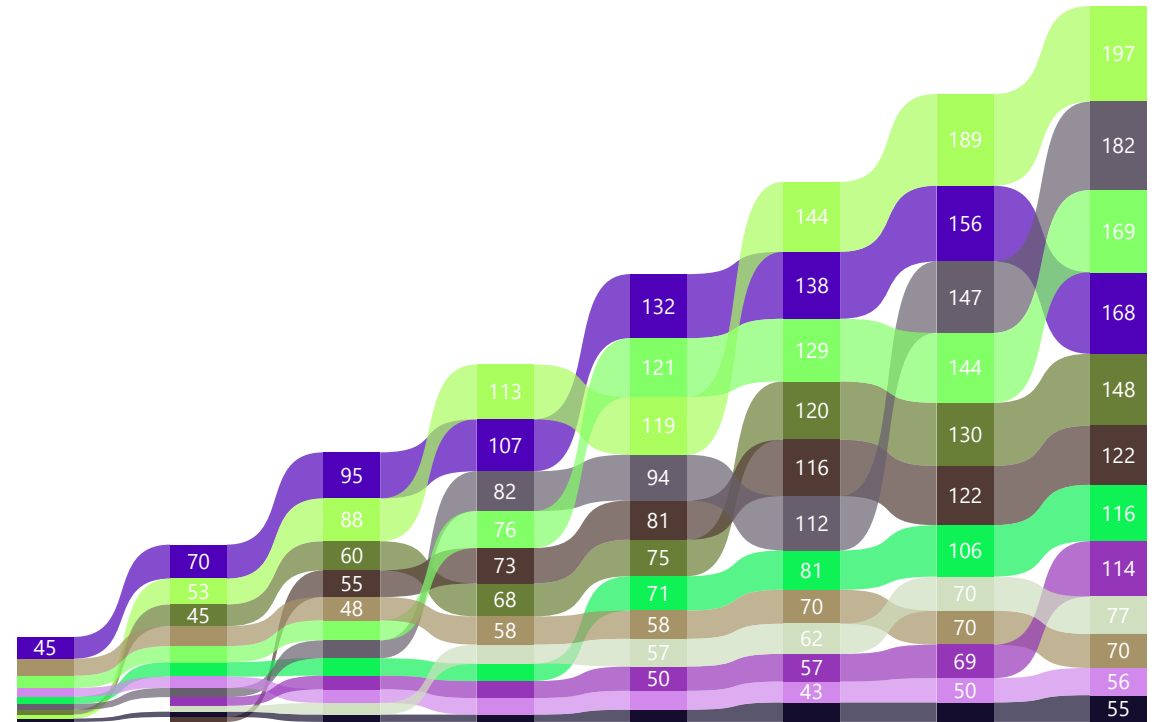

Name	1	2	3	4	5	6	7	8	Total
1 René Achterberg (A)	8	45	35	25	6	25	45	8	197
2 ↑ Roman Walser (A)	12	7	18	45	12	18	35	35	182
3 ↑ Simon Kaufmann	25	8	8	35	45	8	15	25	169
4 ↓ Mihajlo Nenad	45	25	25	12	25	6	18	12	168
5 Denise Feer	10	35	15	8	7	45	10	18	148
6 Isabelle Hayoz	0	10	45	18	8	35	6	0	122
7 Roland Bäbi	15	15	6	0	35	10	25	10	116
8 ↑ Theo Stalder (A)	0	18	10	7	15	7	12	45	114
9 Valentin Meyer	0	12	12	15	18	5	8	7	77
10 ↓ Stefan Ulrich	35	6	7	10	0	12	0	0	70
11 Sandro Pichler	18	5	5	6	5	4	7	6	56
12 Judith Pfister	7	4	4	0	10	15	0	15	55
13 Maria Anthi	0	0	0	0	0	0	0	0	0
13 Monika Kissling	0	0	0	0	0	0	0	0	0
13 Philipp Küng	0	0	0	0	0	0	0	0	0

- Denise Feer
- Isabelle Hayoz
- Judith Pfister
- Maria Anthi
- Mihajlo Nenad
- Monika Kissling
- Philipp Küng
- René Achterberg (A)
- Roland Bäbi
- Roman Walser (A)
- Sandro Pichler
- Simon Kaufmann
- Stefan Ulrich
- Theo Stalder (A)
- Valentin Meyer

Name	1	%	#	2	%	#	3	%	#	4	%	#	5	%	#	6	%	#	7	%	#	8	%	#
Denise Feer	7590	45%	7	9970	55%	2 ↑	7860	45%	5 ↓	9030	50%	8 ↓	8960	50%	9 ↓	12510	70%	1 ↑	8670	55%	7 ↓	10210	60%	4 ↑
Isabelle Hayoz	0	0%	10	6390	45%	7 ↑	10550	70%	1 ↑	11400	70%	4 ↓	9890	60%	8 ↓	12370	75%	2 ↑	2290	15%	10 ↓	0	0%	11 ↓
Judith Pfister	890	5%	9	2790	15%	12 ↓	950	5%	12 →	0	0%	11 ↑	9900	55%	7 ↑	11750	65%	5 ↑	0	0%	11 ↓	9060	50%	5 ↑
Maria Anthi	0	0%	10	0	0%	13 ↓	0	0%	13 →	0	0%	11 ↑	0	0%	12 ↓	0	0%	13 ↓	0	0%	11 ↑	0	0%	11 →
Mihajlo Nenad	12140	65%	1	9570	60%	3 ↓	9540	55%	3 →	11120	65%	6 ↓	11560	65%	3 ↑	8060	50%	10 ↓	11880	70%	4 ↑	8650	50%	6 ↓
Monika Kissling	0	0%	10	0	0%	13 ↓	0	0%	13 →	0	0%	11 ↑	0	0%	12 ↓	0	0%	13 ↓	0	0%	11 ↑	0	0%	11 →
Philipp Küng	0	0%	10	0	0%	13 ↓	0	0%	13 →	0	0%	11 ↑	0	0%	12 ↓	0	0%	13 ↓	0	0%	11 ↑	0	0%	11 →
René Achterberg (A)	4450	25%	8	10200	55%	1 ↑	10500	55%	2 ↓	12140	65%	3 ↓	8760	45%	10 ↓	12180	65%	3 ↑	16960	85%	1 ↑	6320	35%	8 ↓
Roland Bäbi	9190	50%	5	7200	40%	5 →	4420	25%	10 ↓	0	0%	11 ↓	12300	65%	2 ↑	10590	60%	7 ↓	14220	75%	3 ↑	6420	35%	7 ↓
Roman Walser (A)	7890	45%	6	6230	35%	9 ↓	9000	50%	4 ↑	14650	75%	1 ↑	10090	55%	6 ↓	11910	65%	4 ↑	14640	80%	2 ↑	11950	65%	2 →
Sandro Pichler	9260	50%	4	4600	25%	11 ↓	3640	20%	11 →	3720	20%	10 ↑	6460	35%	11 ↓	5450	30%	12 ↓	3780	20%	9 ↑	4590	25%	10 ↓
Simon Kaufmann	10040	55%	3	6290	35%	8 ↓	5500	30%	8 →	12480	70%	2 ↑	13270	70%	1 ↑	9740	55%	8 ↓	11600	60%	5 ↑	10770	60%	3 ↑
Stefan Ulrich	11900	65%	2	5970	35%	10 ↓	4730	25%	9 ↑	9960	60%	7 ↑	0	0%	12 ↓	10970	65%	6 ↑	0	0%	11 ↓	0	0%	11 →
Theo Stalder (A)	0	0%	10	8680	50%	4 ↑	5920	35%	7 ↓	8240	50%	9 ↓	10960	65%	5 ↑	9480	55%	9 ↓	10750	65%	6 ↑	12000	70%	1 ↑
Valentin Meyer	0	0%	10	7150	40%	6 ↑	7050	40%	6 →	11130	60%	5 ↑	11130	60%	4 ↑	7810	45%	11 ↓	6990	40%	8 ↑	5500	30%	9 ↓