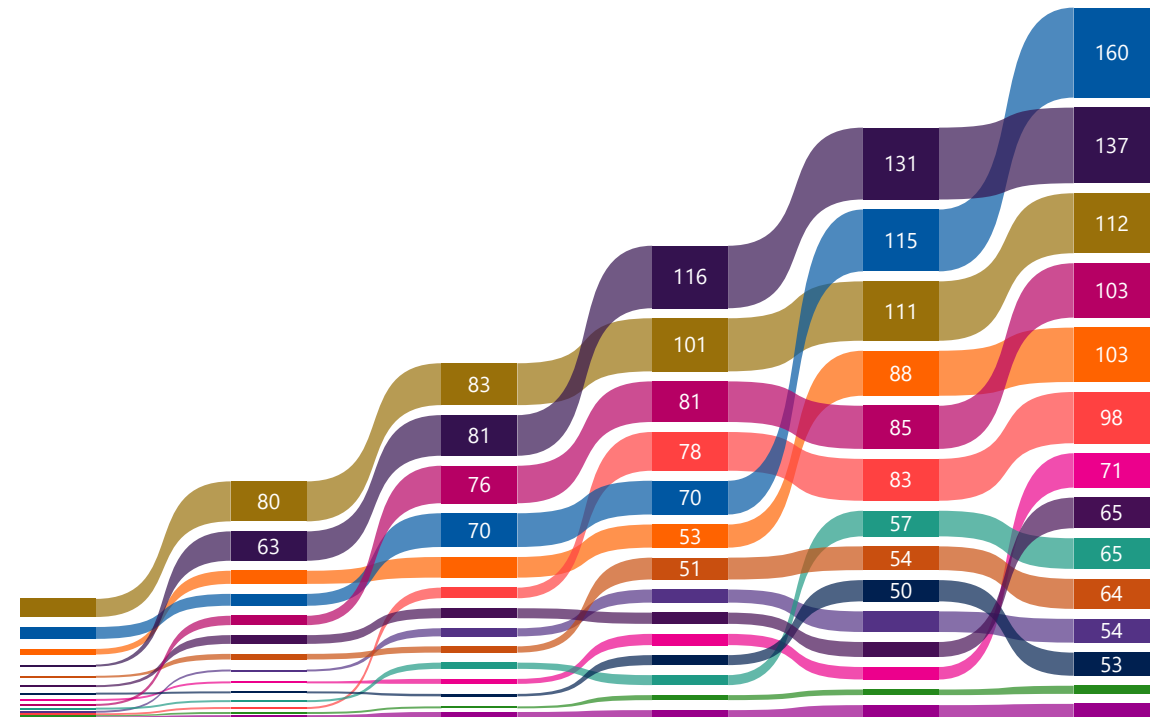

Name	1	2	3	4	5	6	7	8	Total
1 ↑ Philipp Rohrer (A)	35	0	35	0	45	45			160
2 ↓ Simon Luck	18	45	18	35	15	6			137
3 Marco Hauser (N)	45	35	3	18	10	1			112
4 ↑ Samuel Felder	6	25	45	5	4	18			103
5 ↓ Andrin Altherr	25	12	12	4	35	15			103
6 Markus Klein (A)	3	5	25	45	5	15			98
7 ↑ Gabor Szucs	8	8	8	10	2	35			71
8 ↑ Rolf Schneebeli (N)	12	18	2	2	6	25			65
9 ↓ Markus Walser (A)	5	6	15	6	25	8			65
10 ↓ Rolf Markwalder (N)	15	10	1	25	3	10			64
11 ↓ Marco Haller	4	15	10	8	12	5			54
12 ↓ Rebekka Holzer (N)	10	4	6	12	18	3			53
13 Matthias Lauper	2	3	4	15	1	4			29
14 Christian Müller (N)	1	2	5	3	8	2			21

- Andrin Altherr
- Christian Müller (N)
- Gabor Szucs
- Marco Haller
- Marco Hauser (N)
- Markus Klein (A)
- Markus Walser (A)
- Matthias Lauper
- Philipp Rohrer (A)
- Rebekka Holzer (N)
- Rolf Markwalder (N)
- Rolf Schneebeli (N)
- Samuel Felder
- Simon Luck

Name	1	%	#	2	%	#	3	%	#	4	%	#	5	%	#	6	%	#	7	%	#	8	%	#	
Andrin Altherr	14150	75%	3	12080	65%	6 ↓	13020	70%	6 →	8090	45%	11 ↓	12370	70%	2 ↑	10350	60%	5 ↓							
Christian Müller (N)	9340	55%	14	8080	45%	13 ↑	11520	65%	10 ↑	7170	40%	12 ↓	10300	60%	8 ↑	6120	35%	13 ↓							
Gabor Szucs	12390	75%	8	11770	65%	8 →	12030	65%	8 →	10820	60%	7 ↑	8370	50%	13 ↓	10770	60%	2 ↑							
Marco Haller	11190	65%	11	12620	70%	5 ↑	12740	70%	7 ↓	9780	55%	8 ↓	10450	60%	6 ↑	8530	50%	10 ↓							
Marco Hauser (N)	15080	80%	1	13640	75%	2 ↓	10840	60%	12 ↓	11880	70%	4 ↑	10400	60%	7 ↓	5830	35%	14 ↓							
Markus Klein (A)	10580	60%	12	11710	65%	10 ↑	14920	80%	3 ↑	13630	75%	1 ↑	9550	55%	10 ↓	10350	60%	5 ↑							
Markus Walser (A)	11520	65%	10	11740	60%	9 ↑	13050	70%	5 ↑	9000	50%	9 ↓	11680	65%	3 ↑	9080	50%	8 ↓							
Matthias Lauper	10150	60%	13	8850	50%	12 ↑	11250	60%	11 ↑	11340	65%	5 ↑	7470	50%	14 ↓	7650	50%	11 ↑							
Philipp Rohrer (A)	14560	80%	2	0	0%	14 ↓	16440	85%	2 ↑	0	0%	14	12770	70%	1 ↑	11650	65%	1 →							
Rebekka Holzer (N)	13100	80%	7	9920	55%	11 ↓	11610	70%	9 ↑	10950	70%	6 ↑	11600	70%	4 ↑	7500	50%	12 ↓							
Rolf Markwalder (N)	13490	80%	5	12050	70%	7 ↓	8890	50%	14 ↓	12420	75%	3 ↑	8800	60%	12 ↓	9800	60%	7 ↑							
Rolf Schneebeli (N)	13310	75%	6	12960	70%	4 ↑	10150	55%	13 ↓	4400	25%	13 →	9600	55%	9 ↑	10710	60%	3 ↑							
Samuel Felder	12190	70%	9	13110	70%	3 ↑	17520	90%	1 ↑	8970	50%	10 ↓	9530	55%	11 ↓	10390	60%	4 ↑							
Simon Luck	13880	80%	4	14480	80%	1 ↑	13600	75%	4 ↓	12600	75%	2 ↑	11210	65%	5 ↓	8580	50%	9 ↓