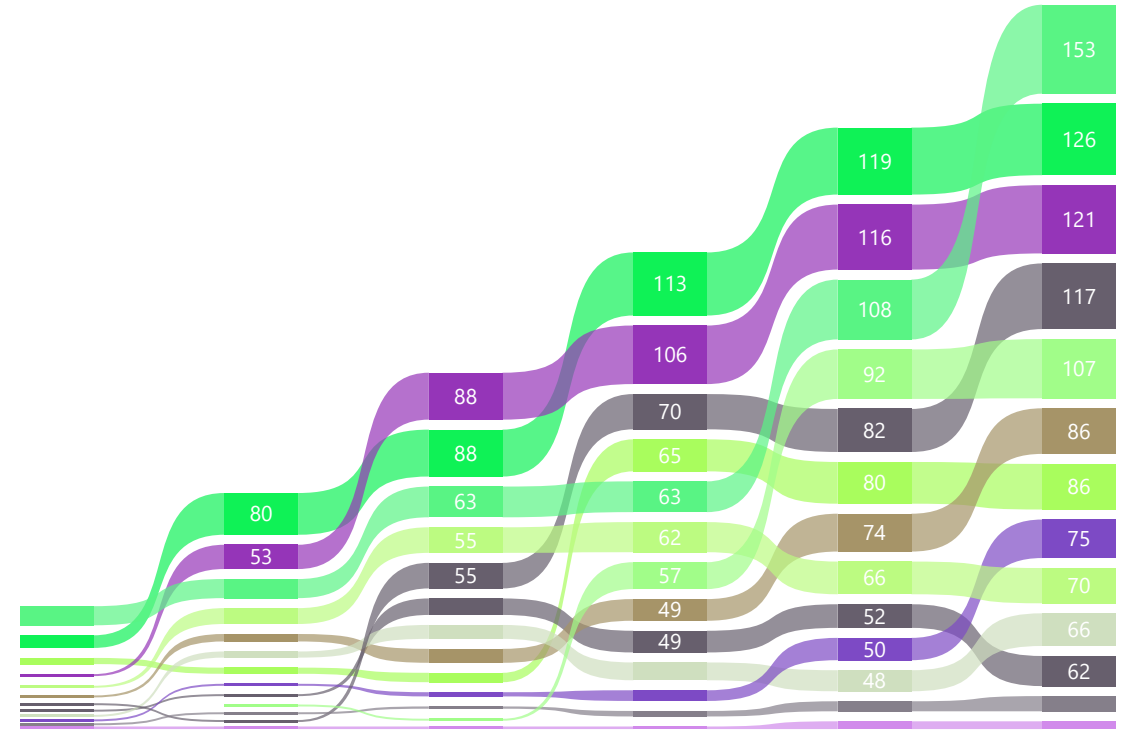

Name	1	2	3	4	5	6	7	8	Total
1 ↑ Salil Apte	45	0	18	0	45	45			153
2 ↓ Christian Brunner (A)	35	45	8	25	6	7			126
3 ↓ Gisela Suppiger	18	35	35	18	10	5			121
4 ↑ Maria Anthi	10	0	45	15	12	35			117
5 ↓ Uwe Gort	0	12	0	45	35	15			107
6 Beat Rölli	25	0	5	35	15	6			86
7 Esther Naef (A)	12	15	10	12	25	12			86
8 ↑ Manuela Bhend (A)	6	10	6	10	18	25			75
9 ↓ Martin Ernst	15	25	15	7	4	4			70
10 ↑ Manuel Stocker	7	18	12	6	5	18			66
11 ↓ David Lüthold	8	8	25	8	3	10			62
12 Silvie Jenny	5	7	7	5	7	8			39
13 Davide Maggipinto (N)	4	0	0	0	8	0			12
14 Dominic Dahinden	0	0	0	0	0	0			0
14 Sina Muff	0	0	0	0	0	0			0

- Beat Rölli
- Christian Brunner (A)
- David Lüthold
- Davide Maggipinto (N)
- Dominic Dahinden
- Esther Naef (A)
- Gisela Suppiger
- Manuel Stocker
- Manuela Bhend (A)
- Maria Anthi
- Martin Ernst
- Salil Apte
- Silvie Jenny
- Sina Muff
- Uwe Gort

Name	1	%	#	2	%	#	3	%	#	4	%	#	5	%	#	6	%	#	7	%	#	8	%	#	
Beat Rölli	11030	65%	3	0	0%	10 ↓	7170	40%	11 ↓	7600	45%	2 ↑	7960	50%	5 ↓	5130	30%	10 ↓							
Christian Brunner (A)	11290	65%	2	11780	65%	1 ↑	9080	50%	8 ↓	7060	40%	3 ↑	6790	40%	10 ↓	5270	30%	9 ↑							
David Lüthold	7110	45%	8	6900	40%	8 →	10730	60%	3 ↑	6270	35%	8 ↓	4520	25%	13 ↓	6680	40%	7 ↑							
Davide Maggipinto (N)	5160	35%	12	0	0%	10 ↑	0	0%	12 ↓	0	0%	12 →	7480	45%	8 ↑	0	0%	13 ↓							
Dominic Dahinden	0	0%	13	0	0%	10 ↑	0	0%	12 ↓	0	0%	12 →	0	0%	14 ↓	0	0%	13 ↑							
Esther Naef (A)	9240	55%	6	8610	50%	5 ↑	9600	55%	7 ↓	6840	40%	6 ↑	9080	55%	3 ↑	7070	40%	6 ↓							
Gisela Suppiger	9800	60%	4	11520	65%	2 ↑	11910	65%	2 →	7050	40%	4 ↓	7550	45%	7 ↓	3580	20%	11 ↓							
Manuel Stocker	6910	40%	9	9130	50%	4 ↑	9850	55%	6 ↓	5990	35%	10 ↓	5050	30%	11 ↓	8740	50%	4 ↑							
Manuela Bhend (A)	6750	40%	10	7280	40%	7 ↑	8270	45%	10 ↓	6320	35%	7 ↑	9050	50%	4 ↑	8890	50%	3 ↑							
Maria Anthi	8300	50%	7	0	0%	10 ↓	11950	65%	1 ↑	6980	45%	5 ↓	7910	45%	6 ↓	10720	60%	2 ↑							
Martin Ernst	9540	55%	5	9580	55%	3 ↑	9890	55%	5 ↓	6030	35%	9 ↓	4980	30%	12 ↓	2700	15%	12 →							
Salil Apte	12560	70%	1	0	0%	10 ↓	10420	70%	4 ↑	0	0%	12 ↓	12830	80%	1 ↑	12510	70%	1 →							
Silvie Jenny	6650	40%	11	6000	35%	9 ↑	8300	50%	9 →	4410	25%	11 ↓	7150	45%	9 ↑	6190	35%	8 ↑							
Sina Muff	0	0%	13	0	0%	10 ↑	0	0%	12 ↓	0	0%	12 →	0	0%	14 ↓	0	0%	13 ↑							
Uwe Gort	0	0%	13	7620	45%	6 ↑	0	0%	12 ↓	8180	50%	1 ↑	9910	60%	2 ↓	7530	50%	5 ↓