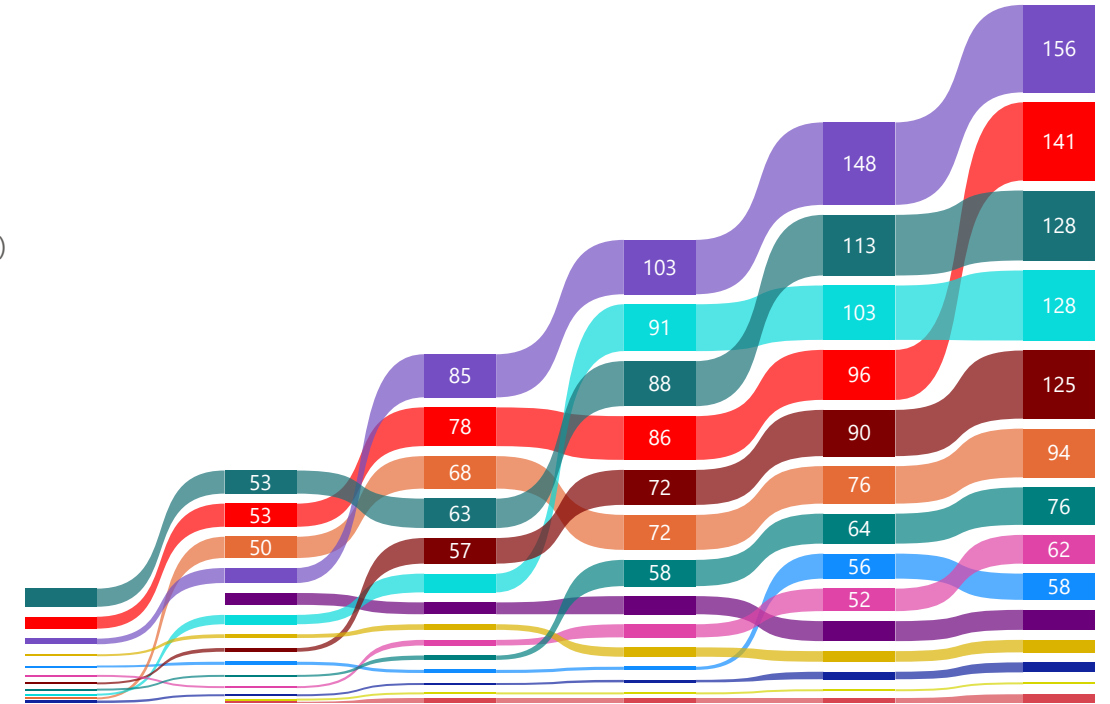

Name	1	2	3	4	5	6	7	8	Total
1 Manuel Hobiger	25	15	45	18	45	8			156
2 ↑ Alex Feist	35	18	25	8	10	45			141
3 Girish Chandrasekhar	6	25	15	45	12	25			128
4 ↓ Renate Schär (M)	45	8	10	25	25	15			128
5 Lakshmi Natarajan	10	12	35	15	18	35			125
6 Dominik Jordan (N)	5	45	18	4	4	18			94
7 Prakhar Gupta	8	10	5	35	6	12			76
8 ↑ Lars Lehmann	12	1	12	12	15	10			62
9 ↓ Andy Frei	15	6	0	0	35	2			58
10 Giorgi Shalamberidze (N)	0	35	0	10	3	0			48
11 Max Bühler	18	4	3	6	2	3			36
12 Angelo Marras (N)	4	3	8	5	8	4			32
13 Claudia Lösch	0	5	4	0	5	5			19
14 Patrick Hauck (N)	0	2	6	0	0	6			14

- Alex Feist
- Andy Frei
- Angelo Marras (N)
- Claudia Lösch
- Dominik Jordan (N)
- Giorgi Shalamberidze (N)
- Girish Chandrasekhar
- Lakshmi Natarajan
- Lars Lehmann
- Manuel Hobiger
- Max Bühler
- Patrick Hauck (N)
- Prakhar Gupta
- Renate Schär (M)

Name	1	%	#	2	%	#	3	%	#	4	%	#	5	%	#	6	%	#	7	%	#	8	%	#	
Alex Feist	17790	90%	2	16030	80%	4 ↓	16350	85%	3 ↑	12440	65%	8 ↓	12660	70%	7 ↑	16950	85%	1 ↑							
Andy Frei	14010	80%	5	13460	75%	9 ↓	0	0%	13 ↓	0	0%	12 ↑	15270	80%	2 ↑	5990	35%	13 ↓							
Angelo Marras (N)	9640	55%	11	11540	65%	12 ↓	13890	75%	8 ↑	8130	45%	10 ↓	12420	70%	8 ↑	6840	40%	11 ↓							
Claudia Lösch	0	0%	12	12850	70%	10 ↑	12710	70%	11 ↓	0	0%	12 ↓	10460	60%	10 ↑	8530	50%	10 →							
Dominik Jordan (N)	11330	65%	10	18280	95%	1 ↑	15560	80%	4 ↓	8090	45%	11 ↓	9550	55%	11 →	14660	90%	4 ↑							
Giorgi Shalamberidze (N)	0	0%	12	16300	90%	2 ↑	0	0%	13 ↓	12820	80%	7 ↑	8590	55%	12 ↓	0	0%	14 ↓							
Girish Chandrasekhar	12450	70%	9	16250	85%	3 ↑	14990	80%	5 ↓	17340	90%	1 ↑	12710	70%	6 ↓	14800	80%	3 ↑							
Lakshmi Natarajan	13460	75%	7	15250	80%	6 ↑	17210	90%	2 ↑	14420	80%	5 ↓	13760	80%	4 ↑	16720	90%	2 ↑							
Lars Lehmann	13560	75%	6	9350	55%	14 ↓	14920	80%	6 ↑	13060	75%	6 →	13750	75%	5 ↑	11590	65%	7 ↓							
Manuel Hobiger	15820	85%	3	16010	85%	5 ↓	18090	90%	1 ↑	14760	80%	4 ↓	17350	85%	1 ↑	11560	65%	8 ↓							
Max Bühler	15600	85%	4	12510	65%	11 ↓	11120	60%	12 ↓	11870	65%	9 ↑	7630	45%	13 ↓	6210	35%	12 ↑							
Patrick Hauck (N)	0	0%	12	11520	70%	13 ↓	13620	80%	9 ↑	0	0%	12 ↓	0	0%	14 ↓	9740	65%	9 ↑							
Prakhar Gupta	13110	70%	8	14280	75%	7 ↑	13170	70%	10 ↓	15230	80%	2 ↑	11210	60%	9 ↓	13090	70%	6 ↑							
Renate Schär (M)	19200	95%	1	14030	75%	8 ↓	14130	75%	7 ↑	14880	80%	3 ↑	15210	75%	3 →	13980	75%	5 ↓