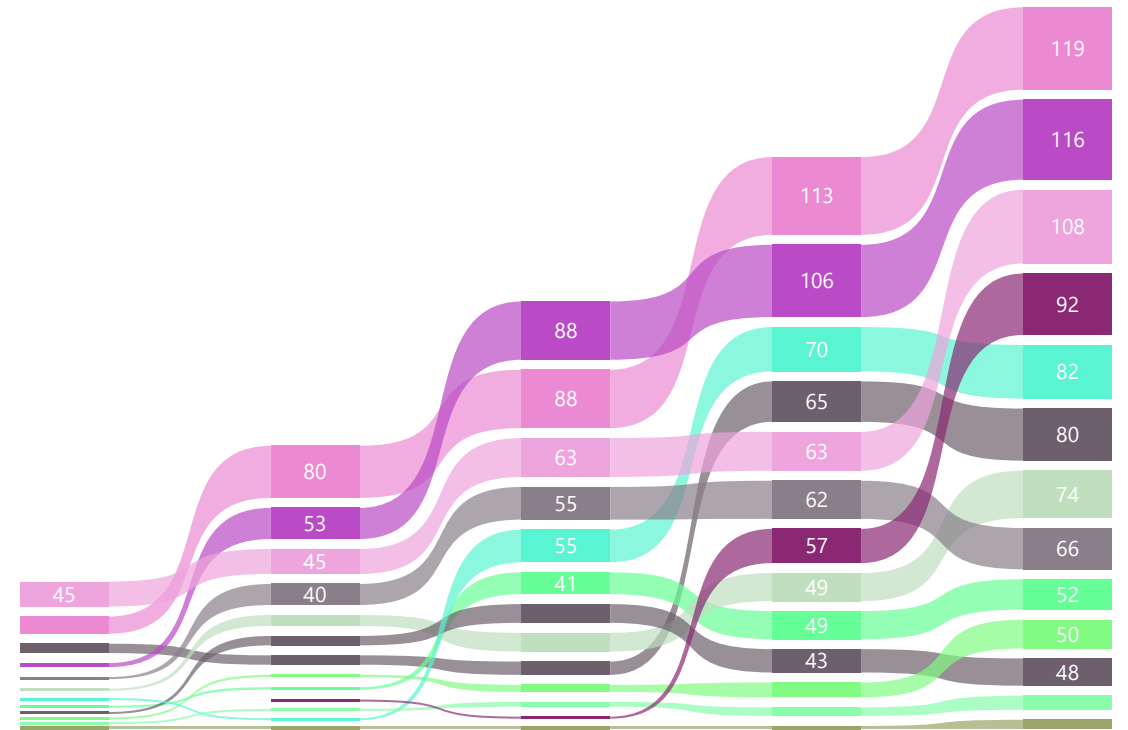

Name	1	2	3	4	5	6	7	8	Total
1 Christian Brunner (A)	35	45	8	25	6				119
2 Gisela Suppiger	18	35	35	18	10				116
3 ↑ Salil Apte	45	0	18	0	45				108
4 ↑ Uwe Gort	0	12	0	45	35				92
5 ↓ Maria Anthi	10	0	45	15	12				82
6 ↓ Beat Rölli	25	0	5	35	15				80
7 ↑ Esther Naef (A)	12	15	10	12	25				74
8 ↓ Martin Ernst	15	25	15	7	4				66
9 David Lüthold	8	8	25	8	3				52
10 ↑ Manuela Bhend (A)	6	10	6	10	18				50
11 ↓ Manuel Stocker	7	18	12	6	5				48
12 Silvie Jenny	5	7	7	5	7				31
13 Davide Maggipinto (N)	4	0	0	0	8				12
14 Dominic Dahinden	0	0	0	0	0				0
14 Sina Muff	0	0	0	0	0				0

- Beat Rölli
- Christian Brunner (A)
- David Lüthold
- Davide Maggipinto (N)
- Dominic Dahinden
- Esther Naef (A)
- Gisela Suppiger
- Manuel Stocker
- Manuela Bhend (A)
- Maria Anthi
- Martin Ernst
- Salil Apte
- Silvie Jenny
- Sina Muff
- Uwe Gort

Name	1	%	#	2	%	#	3	%	#	4	%	#	5	%	#	6	%	#	7	%	#	8	%	#	
Beat Rölli	11030	65%	3	0	0%	10	↓	7170	40%	11	↓	7600	45%	2	↑	7960	50%	5	↓						
Christian Brunner (A)	11290	65%	2	11780	65%	1	↑	9080	50%	8	↓	7060	40%	3	↑	6790	40%	10	↓						
David Lüthold	7110	45%	8	6900	40%	8	→	10730	60%	3	↑	6270	35%	8	↓	4520	25%	13	↓						
Davide Maggipinto (N)	5160	35%	12	0	0%	10	↑	0	0%	12	↓	0	0%	12	→	7480	45%	8	↑						
Dominic Dahinden	0	0%	13	0	0%	10	↑	0	0%	12	↓	0	0%	12	→	0	0%	14	↓						
Esther Naef (A)	9240	55%	6	8610	50%	5	↑	9600	55%	7	↓	6840	40%	6	↑	9080	55%	3	↑						
Gisela Suppiger	9800	60%	4	11520	65%	2	↑	11910	65%	2	→	7050	40%	4	↓	7550	45%	7	↓						
Manuel Stocker	6910	40%	9	9130	50%	4	↑	9850	55%	6	↓	5990	35%	10	↓	5050	30%	11	↓						
Manuela Bhend (A)	6750	40%	10	7280	40%	7	↑	8270	45%	10	↓	6320	35%	7	↑	9050	50%	4	↑						
Maria Anthi	8300	50%	7	0	0%	10	↓	11950	65%	1	↑	6980	45%	5	↓	7910	45%	6	↓						
Martin Ernst	9540	55%	5	9580	55%	3	↑	9890	55%	5	↓	6030	35%	9	↓	4980	30%	12	↓						
Salil Apte	12560	70%	1	0	0%	10	↓	10420	70%	4	↑	0	0%	12	↓	12830	80%	1	↑						
Silvie Jenny	6650	40%	11	6000	35%	9	↑	8300	50%	9	→	4410	25%	11	↓	7150	45%	9	↑						
Sina Muff	0	0%	13	0	0%	10	↑	0	0%	12	↓	0	0%	12	→	0	0%	14	↓						
Uwe Gort	0	0%	13	7620	45%	6	↑	0	0%	12	↓	8180	50%	1	↑	9910	60%	2	↓