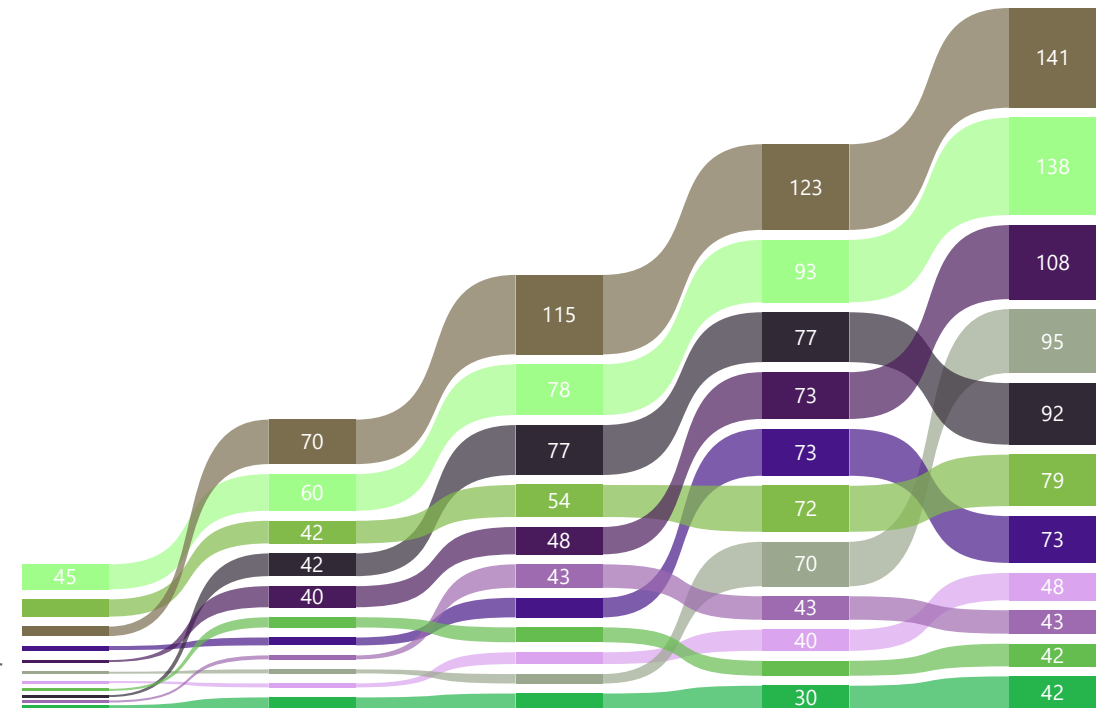

Name	1	2	3	4	5	6	7	8	Total
1 Theo Stalder (A)	25	45	45	8	18				141
2 Bettina Loos Gadmer	45	15	18	15	45				138
3 ↑ Therese Elisabeth Müller	15	25	8	25	35				108
4 ↑ Hervé Laville	12	6	7	45	25				95
5 ↓ Lukas Heutschi (A)	7	35	35	0	15				92
6 Marco Gadmer	35	7	12	18	7				79
7 ↓ Janick Wetterwald	18	5	15	35	0				73
8 ↑ Beatrice Epper	10	8	10	12	8				48
9 ↓ Rahel Püschel	6	12	25	0	0				43
10 Roger Scherrer	8	18	6	0	10				42
11 Martina Rohrer	5	10	5	10	12				42
12 Beat Steiner (N)	0	0	0	0	0				0
12 Daniel Abächerli	0	0	0	0	0				0
12 Dunja Wüthrich	0	0	0	0	0				0
12 Patrik Schär (A)	0	0	0	0	0				0

- Beat Steiner (N)
- Beatrice Epper
- Bettina Loos Gadmer
- Daniel Abächerli
- Dunja Wüthrich
- Hervé Laville
- Janick Wetterwald
- Lukas Heutschi (A)
- Marco Gadmer
- Martina Rohrer
- Patrik Schär (A)
- Rahel Püschel
- Roger Scherrer
- Theo Stalder (A)
- Therese Elisabeth Müller

Name	1	%	#	2	%	#	3	%	#	4	%	#	5	%	#	6	%	#	7	%	#	8	%	#	
Beat Steiner (N)	0	0%	12	0	0%	12	→	0	0%	12	→	0	0%	10	↓										
Beatrice Epper	8150	55%	7	5890	35%	8	↓	7990	50%	7	↑	5590	35%	6	↑	5880	45%	8	↓						
Bettina Loos Gadmer	11280	65%	1	7130	40%	5	↓	9010	50%	4	↑	6350	35%	5	↓	10560	60%	1	↑						
Daniel Abächerli	0	0%	12	0	0%	12	→	0	0%	12	→	0	0%	9	↑	0	0%	10	↓						
Dunja Wüthrich	0	0%	12	0	0%	12	→	0	0%	12	→	0	0%	9	↑	0	0%	10	↓						
Hervé Laville	9350	55%	6	4600	25%	10	↓	7140	40%	9	↑	9120	50%	1	↑	9500	55%	3	↓						
Janick Wetterwald	10690	65%	4	4520	25%	11	↓	8820	50%	5	↑	8000	45%	2	↑	0	0%	10	↓						
Lukas Heutschi (A)	8020	45%	9	11060	60%	2	↑	12200	65%	2	→	0	0%	9	↓	8460	50%	5	↑						
Marco Gadmer	11220	60%	2	5610	30%	9	↓	8400	45%	6	↑	6450	35%	4	↑	4200	25%	9	↓						
Martina Rohrer	4490	25%	11	6070	35%	7	↑	3650	20%	11	↓	4510	25%	7	↑	7260	45%	6	↑						
Patrik Schär (A)	0	0%	12	0	0%	12	→	0	0%	12	→	0	0%	9	↑	0	0%	10	↓						
Rahel Püschel	5560	35%	10	7080	40%	6	↑	9130	60%	3	↑	0	0%	9	↓	0	0%	10	↓						
Roger Scherrer	8080	45%	8	7310	40%	4	↑	6380	35%	10	↓	0	0%	9	↑	6170	35%	7	↑						
Theo Stalder (A)	11100	70%	3	11250	65%	1	↑	13010	75%	1	→	3940	25%	8	↓	8480	50%	4	↑						
Therese Elisabeth Müller	9520	55%	5	8950	50%	3	↑	7290	40%	8	↓	6840	40%	3	↑	10440	60%	2	↑