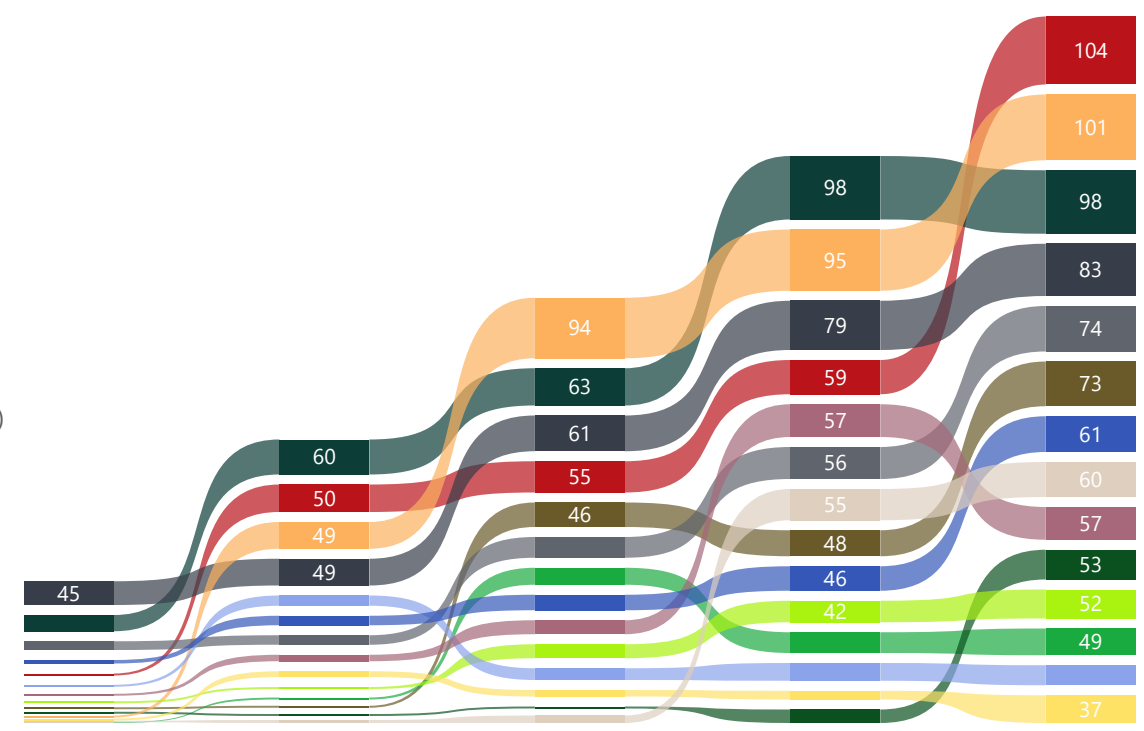

Name	1	2	3	4	5	6	7	8	Total
1 ↑ Daniel Hasler	15	35	5	4	45				104
2 ↓ Melk von Flüe	4	45	45	1	6				101
3 ↓ Eva Keller	35	25	3	35	0				98
4 ↓ Lucas Orellano	45	4	12	18	4				83
5 ↑ Monika Sarbach (N)	25	1	15	15	18				74
6 ↑ Andreas Egger	6	5	35	2	25				73
7 ↑ Till Odermatt (N)	18	8	8	12	15				61
8 ↓ Tizian Zumthurm	2	2	6	45	5				60
9 ↓ Regina Markert (N)	10	12	10	25	0				57
10 ↑ Hans Minder (A)	5	3	4	6	35				53
11 ↓ Michael Sauer	8	6	18	10	10				52
12 ↓ Barbara Fritschi	1	10	25	5	8				49
13 ↓ Nicole Büchi (N)	12	15	2	8	3				40
14 ↓ Patrick Zellweger	3	18	1	3	12				37

- Andreas Egger
- Barbara Fritschi
- Daniel Hasler
- Eva Keller
- Hans Minder (A)
- Lucas Orellano
- Melk von Flüe
- Michael Sauer
- Monika Sarbach (N)
- Nicole Büchi (N)
- Patrick Zellweger
- Regina Markert (N)
- Till Odermatt (N)
- Tizian Zumthurm

Name	1	%	#	2	%	#	3	%	#	4	%	#	5	%	#	6	%	#	7	%	#	8	%	#	
Andreas Egger	11360	65%	9	11550	65%	10	↓	15360	80%	2	↑	7220	40%	13	↓	11690	65%	3	↑						
Barbara Fritschi	7930	45%	14	12540	65%	7	↑	13610	75%	3	↑	8740	50%	10	↓	9820	55%	8	↑						
Daniel Hasler	12320	70%	5	14860	80%	2	↑	11750	65%	10	↓	7750	45%	11	↓	15100	85%	1	↑						
Eva Keller	13410	75%	2	14690	80%	3	↓	10960	60%	12	↓	10880	60%	2	↑	0	0%	13	↓						
Hans Minder (A)	11150	65%	10	10640	60%	12	↓	11360	65%	11	↑	9780	55%	9	↑	12650	75%	2	↑						
Lucas Orellano	13710	75%	1	11340	60%	11	↓	12730	70%	6	↑	10750	60%	4	↑	9010	50%	11	↓						
Melk von Flüe	10960	60%	11	15110	80%	1	↑	16930	80%	1	→	6500	35%	14		9800	55%	9	↑						
Michael Sauer	11580	65%	8	11910	65%	9	↓	13070	70%	4	↑	10330	55%	7	↓	9850	55%	7	→						
Monika Sarbach (N)	13300	75%	3	8890	50%	14	↓	12940	70%	5	↑	10740	60%	5	→	11600	65%	4	↑						
Nicole Büchi (N)	12190	70%	6	14080	75%	5	↑	9850	55%	13	↓	9790	55%	8	↑	8650	50%	12	↓						
Patrick Zellweger	10890	60%	12	14470	75%	4	↑	8340	45%	14	↓	7270	40%	12	↑	10290	60%	6	↑						
Regina Markert (N)	11650	65%	7	13070	70%	6	↑	11920	65%	7	↓	10870	60%	3	↑	0	0%	13	↓						
Till Odermatt (N)	13000	75%	4	12360	65%	8	↓	11870	65%	8	→	10510	60%	6	↑	10460	60%	5	↑						
Tizian Zumthurm	9670	55%	13	10440	55%	13	→	11800	65%	9	↑	10980	60%	1	↑	9210	55%	10	↓