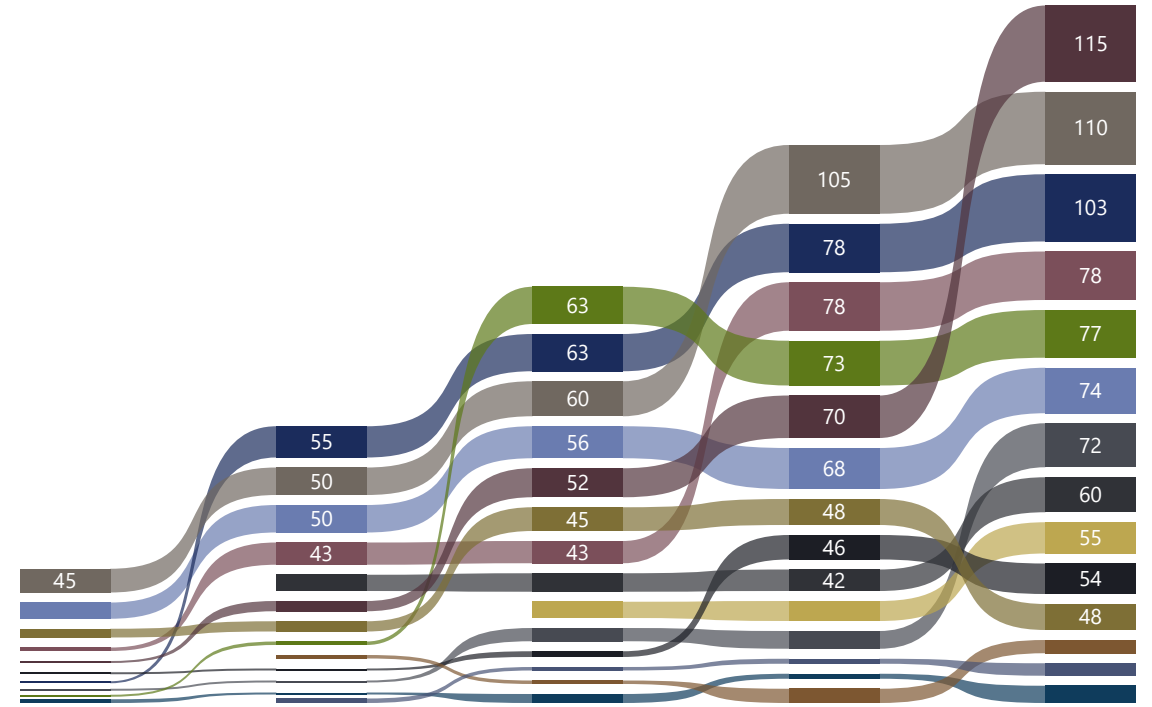

Name	1	2	3	4	5	6	7	8	Total
1 ↑ Veronika Barta	15	12	25	18	45				115
2 ↓ Gian Kamlesh (N)	45	5	10	45	5				110
3 ↓ Fabian Rigert (N)	10	45	8	15	25				103
4 ↓ Dimitrije Spasic (N)	18	25	0	35	0				78
5 ↓ Patrick Nydegger (N)	6	12	45	10	4				77
6 Athena Meier (N)	35	15	6	12	6				74
7 ↑ André Marquês	8	8	15	6	35				72
8 ↑ Peter Staub	0	35	3	4	18				60
9 ↑ David Naef (A)	0	0	35	5	15				55
10 ↓ Martin Kumli	12	4	5	25	8				54
11 ↓ Toni Kägi	25	2	18	3	0				48
12 ↑ Oskar Eugster (A)	0	18	0	1	12				31
13 ↓ Stefan Ulrich	0	6	12	2	10				30
14 ↓ Irena Rullo (N)	5	3	4	8	3				23

- André Marquês
- Athena Meier (N)
- David Naef (A)
- Dimitrije Spasic (N)
- Fabian Rigert (N)
- Gian Kamlesh (N)
- Irena Rullo (N)
- Martin Kumli
- Oskar Eugster (A)
- Patrick Nydegger (N)
- Peter Staub
- Stefan Ulrich
- Toni Kägi
- Veronika Barta

Name	1	%	#	2	%	#	3	%	#	4	%	#	5	%	#	6	%	#	7	%	#	8	%	#	
André Marquês	8480	50%	8	9540	55%	8	→	10820	60%	5	↑	7680	45%	9	↓	11100	65%	2	↑						
Athena Meier (N)	11150	60%	2	10040	55%	5	↓	9320	50%	9	↓	8110	45%	6	↑	7390	40%	9	↓						
David Naef (A)	0	0%	11	0	0%	14	↓	12840	70%	2	↑	7040	40%	10	↓	9430	55%	5	↑						
Dimitrije Spasic (N)	9410	55%	4	11010	60%	3	↑	0	0%	13	↓	10660	60%	2	↑	0	0%	13	↓						
Fabian Rigert (N)	8930	50%	7	12720	70%	1	↑	10000	55%	8	↓	8370	45%	5	↑	10450	60%	3	↑						
Gian Kamlesh (N)	13000	75%	1	8820	50%	10	↓	10050	55%	7	↑	11620	65%	1	↑	6210	35%	10	↓						
Irena Rullo (N)	6930	40%	10	7840	50%	12	↓	7250	40%	11	↑	7750	45%	8	↑	4780	30%	12	↓						
Martin Kumli	9220	55%	6	8100	45%	11	↓	8080	45%	10	↑	9600	55%	3	↑	8160	50%	8	↓						
Oskar Eugster (A)	0	0%	11	10770	60%	4	↑	0	0%	13	↓	2670	15%	14	↓	9140	55%	6	↑						
Patrick Nydegger (N)	8380	50%	9	9990	55%	6	↑	15010	80%	1	↑	7950	45%	7	↓	6070	35%	11	↓						
Peter Staub	0	0%	11	11470	65%	2	↑	4550	25%	12	↓	7000	40%	11	↑	10010	60%	4	↑						
Stefan Ulrich	0	0%	11	9330	55%	9	↑	10780	60%	6	↑	5440	35%	13	↓	8800	50%	7	↑						
Toni Kägi	10780	60%	3	6370	35%	13	↓	11150	60%	4	↑	6390	35%	12	↓	0	0%	13	↓						
Veronika Barta	9390	55%	5	9990	55%	6	↓	11850	65%	3	↑	8940	50%	4	↓	12840	70%	1	↑