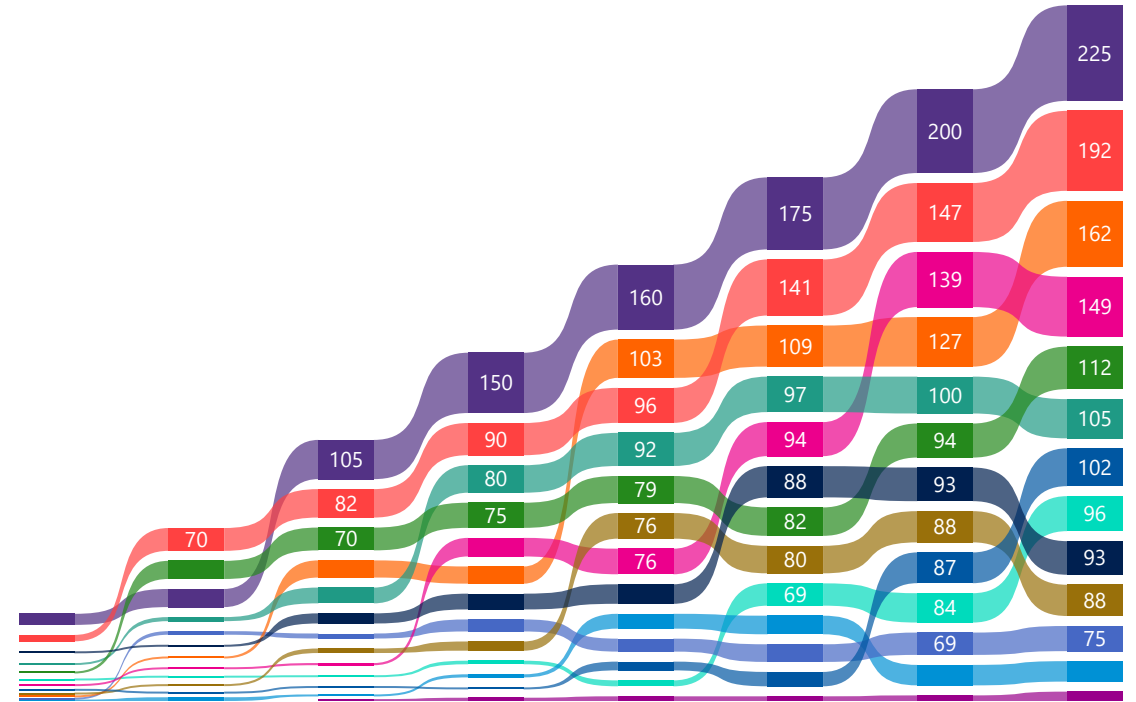

Name	1	2	3	4	5	6	7	8	Total
1 Martin Daniel Heer (N)	45	15	45	45	10	15	25	25	225
2 Philippe Steiner (A)	35	35	12	8	6	45	6	45	192
3 ↑ Lucas Orellano (N)	5	18	35	0	45	6	18	35	162
4 ↓ Markus Walser	10	8	8	35	15	18	45	10	149
5 ↑ Samuel Felder	15	45	10	5	4	3	12	18	112
6 ↓ Richard Lattmann (A)	18	12	25	25	12	5	3	5	105
7 ↑ Sebastian Küppers	8	4	6	4	18	12	35	15	102
8 ↑ Brigitta Huggel (N)	12	6	5	6	5	35	15	12	96
9 ↓ Tobias Specht	25	0	18	12	8	25	5	0	93
10 ↓ Norwin Amiet (N)	6	10	15	10	35	4	8	0	88
11 Gabor Szucs	4	25	3	15	2	10	10	6	75
12 Eva Keller	3	5	2	18	25	8	4	0	65
13 Marco Hauser	0	0	4	3	3	0	2	8	20
14 Carl Drechsel (A)	0	0	0	0	0	0	0	0	0

- Brigitta Huggel (N)
- Carl Drechsel (A)
- Eva Keller
- Gabor Szucs
- Lucas Orellano (N)
- Marco Hauser
- Markus Walser
- Martin Daniel Heer (N)
- Norwin Amiet (N)
- Philippe Steiner (A)
- Richard Lattmann (A)
- Samuel Felder
- Sebastian Küppers
- Tobias Specht

Name	1	%	#	2	%	#	3	%	#	4	%	#	5	%	#	6	%	#	7	%	#	8	%	#
Brigitta Huggel (N)	11390	75%	6	10900	70%	9 ↓	10360	55%	10 ↓	10570	65%	9 ↑	12680	80%	10 ↓	16200	90%	2 ↑	12850	75%	5 ↓	13220	80%	6 ↓
Carl Drechsel (A)	0	0%	13	0	0%	12 ↑	0	0%	14 ↓	0	0%	13 ↑	0	0%	14 ↓	0	0%	13 ↑	0	0%	14 ↓	0	0%	11 ↑
Eva Keller	4380	25%	12	9960	55%	10 ↑	8340	45%	13 ↓	12800	70%	4 ↑	14640	80%	3 ↑	12020	65%	8 ↓	10910	60%	11 ↓	0	0%	11 →
Gabor Szucs	4430	25%	11	13470	70%	3 ↑	9430	50%	12 ↓	12340	65%	5 ↑	11000	60%	13 ↓	12750	70%	7 ↑	12680	70%	7 →	10770	60%	9 ↓
Lucas Orellano (N)	8840	50%	10	13450	70%	4 ↑	13460	70%	2 ↑	0	0%	13 ↓	15120	80%	1 ↑	11920	65%	9 ↓	13740	75%	4 ↑	17030	90%	2 ↑
Marco Hauser	0	0%	13	0	0%	12 ↑	10070	55%	11 ↑	7720	45%	12 ↓	11360	65%	12 →	0	0%	13 ↓	5470	30%	13 →	11980	70%	8 ↑
Markus Walser	11350	65%	7	11410	65%	8 ↓	11110	60%	8 →	14040	75%	2 ↑	13620	70%	5 ↓	13700	70%	4 ↑	18020	90%	1 ↑	12110	65%	7 ↓
Martin Daniel Heer (N)	18650	95%	1	12950	75%	5 ↓	17740	95%	1 ↑	14410	80%	1 →	13060	75%	7 ↓	13640	75%	5 ↑	14190	85%	3 ↑	15150	80%	3 →
Norwin Amiet (N)	9420	55%	9	11660	65%	7 ↑	13050	70%	5 ↑	11220	60%	7 ↓	14700	75%	2 ↑	10340	55%	11 ↓	12410	65%	8 ↑	0	0%	11 ↓
Philippe Steiner (A)	16200	85%	2	14430	80%	2 →	12110	65%	6 ↓	11150	60%	8 ↓	12840	70%	9 ↓	16350	80%	1 ↑	12090	65%	9 ↓	20350	95%	1 ↑
Richard Lattmann (A)	13800	75%	4	12730	75%	6 ↓	13180	70%	3 ↑	13370	75%	3 →	13600	75%	6 ↓	11580	65%	10 ↓	10870	60%	12 ↓	10750	60%	10 ↑
Samuel Felder	12590	75%	5	14730	80%	1 ↑	11220	60%	7 ↓	10560	60%	10 ↓	12410	70%	11 ↓	9790	55%	12 ↓	12780	70%	6 ↑	15060	80%	4 ↑
Sebastian Küppers	11230	65%	8	9950	55%	11 ↓	10890	60%	9 ↑	10260	55%	11 ↓	13800	75%	4 ↑	13080	70%	6 ↓	17110	90%	2 ↑	14950	80%	5 ↓
Tobias Specht	14010	85%	3	0	0%	12 ↓	13120	70%	4 ↑	11320	65%	6 ↓	12990	70%	8 ↓	15120	80%	3 ↑	11110	65%	10 ↓	0	0%	11 ↓