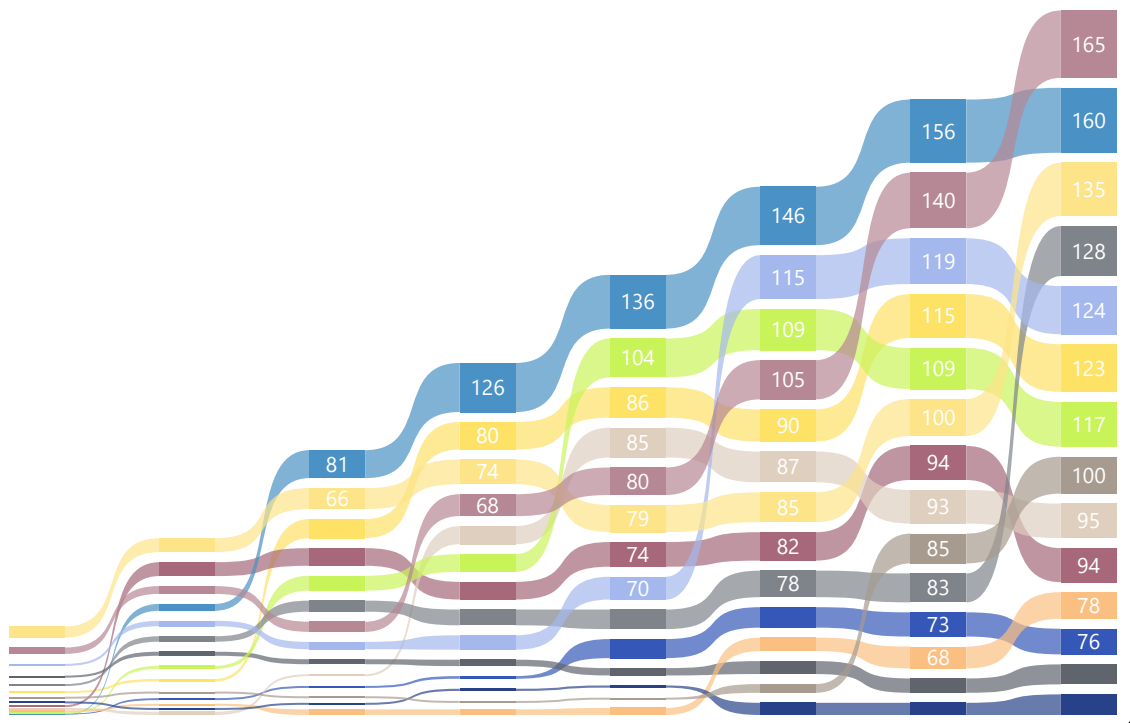

Name	1	2	3	4	5	6	7	8	Total
1 ↑ Rolf Schneebeli	35	3	5	25	12	25	35	25	165
2 ↓ Kay Wacker	1	35	45	45	10	10	10	4	160
3 ↑ Roger Schneble (A)	45	6	15	8	5	6	15	35	135
4 ↑ Raffi Büchler	15	18	12	10	8	15	5	45	128
5 ↓ Rebekka Holzer	25	8	4	15	18	45	4	5	124
6 ↓ David Schärli (A)	12	15	35	18	6	4	25	8	123
7 ↓ Philipp Drexler	3	25	25	6	45	5	0	8	117
8 ↑ Victoria Szucs (N)	10	4	0	4	4	18	45	15	100
9 ↓ Helene Portmann	5	2	18	35	25	2	6	2	95
10 ↓ Dimitrije Spasic	6	45	8	0	15	8	12	0	94
11 ↑ Patrick Zellweger (N)	4	5	3	0	3	35	18	10	78
12 ↓ Gilles Bertholet (N)	2	10	10	5	35	3	8	3	76
13 Nicola Colucci	18	12	2	3	2	12	3	12	64
14 Roman Walser	8	0	6	12	0	0	0	18	44

- David Schärli (A)
- Dimitrije Spasic
- Gilles Bertholet (N)
- Helene Portmann
- Kay Wacker
- Nicola Colucci
- Patrick Zellweger (N)
- Philipp Drexler
- Raffi Büchler
- Rebekka Holzer
- Roger Schneble (A)
- Rolf Schneebeli
- Roman Walser
- Victoria Szucs (N)

Name	1	%	#	2	%	#	3	%	#	4	%	#	5	%	#	6	%	#	7	%	#	8	%	#							
David Schärli (A)	10230	60%	6	14480	80%	5	↑	12440	70%	2	↑	10590	60%	4	↓	11520	65%	9	↓	10030	55%	11	↓	12170	70%	3	↑	11260	65%	8	↓
Dimitrije Spasic	9220	55%	9	16380	85%	1	↑	10330	55%	8	↓	0	0%	13	↓	13300	70%	5	↑	11610	65%	8	↓	11660	65%	6	↑	0	0%	14	↓
Gilles Bertholet (N)	6790	40%	13	11580	65%	7	↑	11020	60%	7	→	9910	55%	10	↓	15220	80%	2	↑	9130	50%	12	↓	10830	60%	8	↑	9150	50%	12	↓
Helene Portmann	7940	50%	10	6050	35%	13	↓	11210	60%	4	↑	10870	60%	2	↑	14890	80%	3	↓	8900	50%	13	↓	10660	60%	9	↑	8170	45%	13	↓
Kay Wacker	5130	30%	14	14710	80%	2	↑	18380	90%	1	↑	12070	65%	1	→	12020	65%	7	↓	12180	65%	7	→	10880	60%	7	→	9810	55%	11	↓
Nicola Colucci	13030	80%	4	13730	80%	6	↓	9100	50%	13	↓	9080	55%	12	↑	8130	50%	13	↓	12360	75%	6	↑	8040	55%	12	↓	11810	75%	6	↑
Patrick Zellweger (N)	7210	40%	11	9730	55%	10	↑	9400	50%	12	↓	0	0%	13	↓	9970	55%	12	↑	13750	75%	2	↑	12100	65%	4	↓	11270	60%	7	↓
Philipp Drexler	6850	40%	12	14630	80%	3	↑	11800	65%	3	→	10050	55%	9	↓	15860	85%	1	↑	10500	60%	10	↓	0	0%	13	↓	11260	65%	8	↑
Raffi Büchler	11710	70%	5	14490	75%	4	↑	11130	60%	6	↓	10160	55%	7	↓	11580	65%	8	↓	12550	70%	5	↑	10650	60%	10	↓	15830	85%	1	↑
Rebekka Holzer	14600	90%	3	11510	70%	8	↓	9730	55%	11	↓	10530	65%	5	↑	13720	80%	4	↑	14030	75%	1	↑	8380	55%	11	↓	11010	70%	10	↑
Roger Schneble (A)	17750	90%	1	9790	55%	9	↓	11170	60%	5	↑	10130	55%	8	↓	10670	60%	10	↓	11000	60%	9	↑	12070	65%	5	↑	13860	75%	2	↑
Rolf Schneebeli	16630	90%	2	9310	55%	12	↓	10180	55%	10	↑	10830	60%	3	↑	12260	65%	6	↓	12870	70%	3	↑	12690	70%	2	↑	13600	75%	3	↓
Roman Walser	9560	55%	8	0	0%	14	↓	10260	55%	9	↑	10260	55%	6	↑	0	0%	14	↓	0	0%	14	→	0	0%	13	↑	12970	70%	4	↑
Victoria Szucs (N)	9630	60%	7	9600	55%	11	↓	0	0%	14	↓	9170	50%	11	↑	10280	55%	11	→	12570	75%	4	↑	15140	80%	1	↑	12000	70%	5	↓