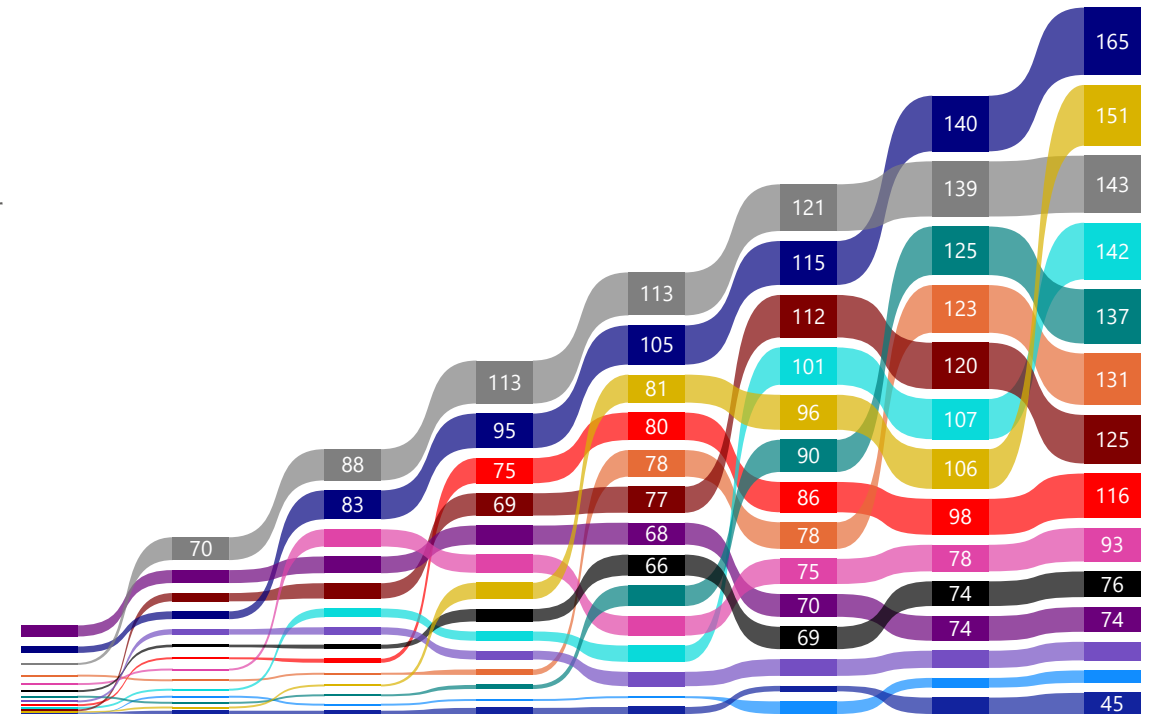

Name	1	2	3	4	5	6	7	8	Total
1 Manuel Hobiger (M)	35	3	45	12	10	10	25	25	165
2 ↑ Thomas Wälchli (N)	3	6	12	35	25	15	10	45	151
3 ↓ Renate Schär	25	45	18	25	0	8	18	4	143
4 ↑ Girish Chandrasekhar	5	10	25	1	15	45	6	35	142
5 ↓ Prakhar Gupta	10	0	10	10	35	25	35	12	137
6 ↓ Dominik Jordan	18	2	5	8	45	0	45	8	131
7 ↓ Lakshmi Natarajan	4	35	15	15	8	35	8	5	125
8 Alex Feist	6	18	6	45	5	6	12	18	116
9 Patrick Kreis	15	8	35	2	3	12	3	15	93
10 ↑ Renato Carlotti	12	15	3	18	18	3	5	2	76
11 ↓ Max Bühler	45	4	8	5	6	2	4	0	74
12 Thomas Bollmann	8	25	4	3	12	5	1	3	61
13 Andrin Altherr (N)	1	12	2	4	4	4	15	6	48
14 Angelo Marras (N)	2	5	0	6	2	18	2	10	45

- Alex Feist
- Andrin Altherr (N)
- Angelo Marras (N)
- Dominik Jordan
- Girish Chandrasekhar
- Lakshmi Natarajan
- Manuel Hobiger (M)
- Max Bühler
- Patrick Kreis
- Prakhar Gupta
- Renate Schär
- Renato Carlotti
- Thomas Bollmann
- Thomas Wälchli (N)

Name	1	%	#	2	%	#	3	%	#	4	%	#	5	%	#	6	%	#	7	%	#	8	%	#							
Alex Feist	14150	75%	9	14750	80%	4	↑	13040	70%	9	↓	20140	90%	1	↑	13340	70%	10	↓	14560	70%	9	↑	14350	75%	6	↑	17560	90%	4	↑
Andrin Altherr (N)	9520	55%	14	13250	75%	6	↑	10950	60%	13	↓	11830	65%	11	↑	13250	70%	11	→	11890	65%	11	→	14410	80%	5	↑	15370	80%	9	↓
Angelo Marras (N)	11740	70%	13	11890	65%	10	↑	0	0%	14	↓	12180	65%	9	↑	11410	60%	13	↓	15640	85%	4	↑	11090	60%	13	↓	16250	80%	7	↑
Dominik Jordan	16110	85%	4	8950	50%	13	↓	12150	65%	10	↑	13080	70%	8	↑	18890	95%	1	↑	0	0%	14	↑	16940	90%	1	↑	15550	85%	8	↓
Girish Chandrasekhar	13090	75%	10	13050	70%	7	↑	15530	80%	3	↑	10250	55%	14	↓	16250	85%	5	↑	18420	90%	1	↑	13800	75%	9	↓	17990	90%	2	↑
Lakshmi Natarajan	13070	75%	11	15440	85%	2	↑	13610	75%	5	↓	14280	75%	5	→	14410	75%	8	↓	17840	85%	2	↑	13890	75%	8	↓	12910	70%	10	↓
Manuel Hobiger (M)	19190	95%	2	11700	65%	12	↓	17870	90%	1	↑	14130	75%	6	↓	14570	80%	7	↓	15260	80%	7	→	15000	80%	3	↑	17690	90%	3	→
Max Bühler	19770	95%	1	11730	65%	11	↓	13120	70%	8	↑	11850	65%	10	↓	13880	75%	9	↑	11400	60%	13	↓	12320	65%	11	↑	0	0%	14	↓
Patrick Kreis	15810	90%	5	12360	70%	8	↓	16060	85%	2	↑	10770	60%	13	↓	13050	70%	12	↑	15520	85%	6	↑	11900	65%	12	↓	17010	90%	5	↑
Prakhar Gupta	14800	75%	7	0	0%	14	↓	13150	70%	7	↑	13490	70%	7	→	18290	90%	2	↑	16930	85%	3	↓	16730	85%	2	↑	16330	85%	6	↓
Renate Schär	16530	85%	3	18980	90%	1	↑	14030	75%	4	↓	15290	80%	3	↑	0	0%	14	↓	14590	80%	8	↑	14820	80%	4	↑	12520	70%	11	↓
Renato Carlotti	15730	85%	6	14090	75%	5	↑	11940	65%	12	↓	14470	75%	4	↑	16650	80%	4	→	11700	65%	12	↓	13540	75%	10	↑	8130	45%	13	↓
Thomas Bollmann	14630	75%	8	15190	80%	3	↑	12010	65%	11	↓	11260	60%	12	↓	14790	80%	6	↑	13890	75%	10	↓	10170	55%	14	↓	11130	60%	12	↑
Thomas Wälchli (N)	12730	75%	12	11980	70%	9	↑	13190	75%	6	↑	16070	90%	2	↑	17780	95%	3	↓	15630	95%	5	↓	14160	80%	7	↓	18840	95%	1	↑