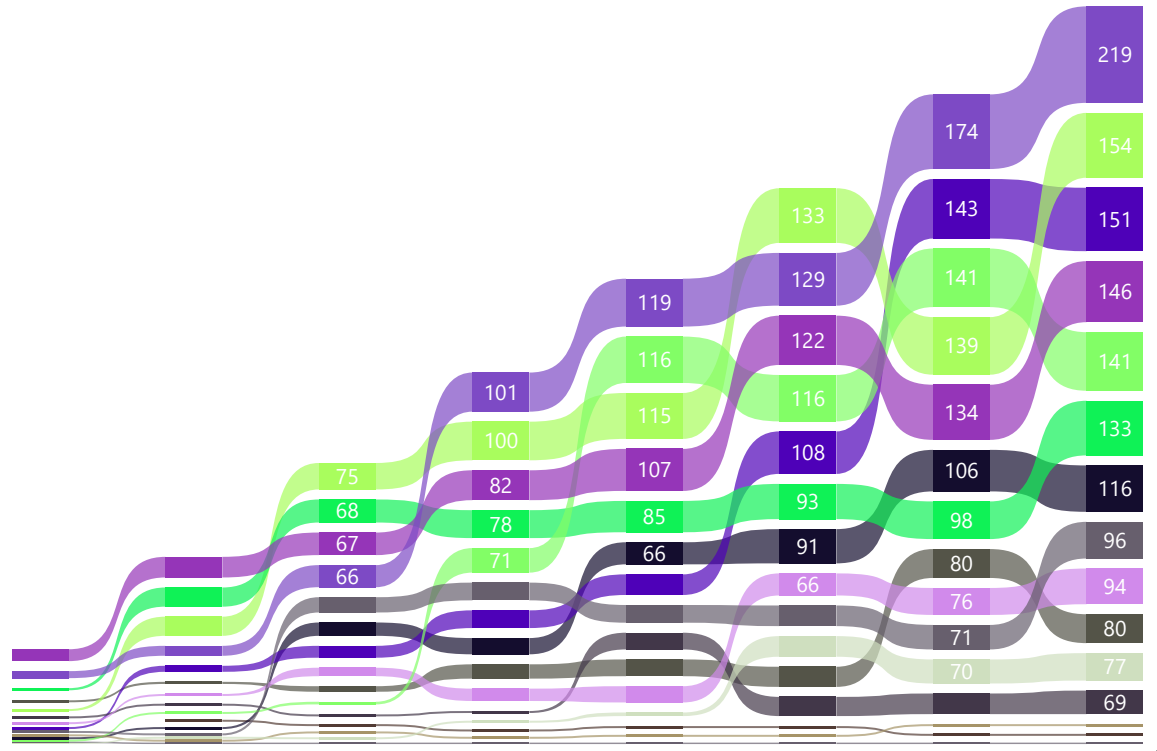

Name	1	2	3	4	5	6	7	8	Total
1 Theo Stalder (A)	35	6	25	35	18	10	45	45	219
2 ↑ Julian Purtschert	15	45	15	25	15	18	6	15	154
3 ↓ Jenny Bertholet	8	25	12	12	6	45	35	8	151
4 ↑ Roland Bäbi	45	18	4	15	25	15	12	12	146
5 ↓ Peter Staub (A)	4	12	10	45	45	0	25	0	141
6 ↑ Marco Arnold	25	35	8	10	7	8	5	35	133
7 ↓ Denise Feer	5	8	35	6	12	25	15	10	116
8 ↑ Valentin Meyer (N)	7	0	45	5	0	6	8	25	96
9 Mihajlo Nenad	10	10	18	8	8	12	10	18	94
10 ↓ Isabelle Hayoz	18	7	7	18	5	7	18	0	80
11 Sandro Pichler	2	4	5	7	10	35	7	7	77
12 Judith Pfister	12	5	3	0	35	5	3	6	69
13 Philipp Küng	6	0	6	0	4	0	4	0	20
14 Annkathrin Schmidli	0	15	0	0	3	0	0	0	18
15 Maria Anthi (A)	3	0	0	0	0	0	0	0	3

- Annkathrin Schmidli
- Denise Feer
- Isabelle Hayoz
- Jenny Bertholet
- Judith Pfister
- Julian Purtschert
- Marco Arnold
- Maria Anthi (A)
- Mihajlo Nenad
- Peter Staub (A)
- Philipp Küng
- Roland Bäbi
- Sandro Pichler
- Theo Stalder (A)
- Valentin Meyer (N)

Name	1	%	#	2	%	#	3	%	#	4	%	#	5	%	#	6	%	#	7	%	#	8	%	#							
Annkathrin Schmidli	0	0%	15	10000	55%	5	↑	0	0%	14	↓	0	0%	12	↑	5310	30%	13	↓	0	0%	12	↑	0	0%	14	↓	0	0%	11	↑
Denise Feer	5730	35%	11	8870	50%	8	↑	15440	80%	2	↑	6150	35%	10	↓	10700	55%	6	↑	10060	55%	3	↑	8120	50%	5	↓	9920	55%	7	↓
Isabelle Hayoz	8170	60%	4	8240	55%	9	↓	9470	55%	9	→	9870	65%	4	↑	8500	55%	11	↓	8400	50%	9	↑	9360	55%	4	↑	0	0%	11	↓
Jenny Bertholet	6010	35%	8	10840	60%	3	↑	11190	60%	6	↓	7380	40%	6	→	9710	55%	10	↓	11170	65%	1	↑	10580	60%	2	↓	9740	55%	8	↓
Judith Pfister	7180	40%	6	7070	40%	11	↓	910	5%	13	↓	0	0%	12	↑	12310	65%	2	↑	860	5%	11	↓	2710	15%	13	↓	930	5%	10	↑
Julian Purtschert	7670	45%	5	12660	75%	1	↑	11860	65%	5	↓	10410	60%	3	↑	10740	60%	5	↓	9710	55%	4	↑	6680	40%	10	↓	10290	60%	5	↑
Marco Arnold	8520	55%	3	12600	65%	2	↑	10550	55%	8	↓	6550	35%	7	↑	10180	55%	9	↓	8410	45%	8	↑	6260	35%	11	↓	13720	75%	2	↑
Maria Anthi (A)	2580	15%	13	0	0%	13	→	0	0%	14	↓	0	0%	12	↑	0	0%	14	↓	0	0%	12	↑	0	0%	14	↓	0	0%	11	↑
Mihajlo Nenad	6060	45%	7	9140	55%	7	→	12900	70%	4	↑	6450	35%	8	↓	10230	55%	8	→	9330	55%	6	↑	7030	40%	7	↓	11740	70%	4	↑
Peter Staub (A)	5050	30%	12	9350	55%	6	↑	11150	65%	7	↓	10700	60%	1	↑	12500	70%	1	→	0	0%	12	↓	9650	55%	3	↑	0	0%	11	↓
Philipp Küng	5810	35%	10	0	0%	13	↓	9380	50%	10	↑	0	0%	12	↓	6130	35%	12	→	0	0%	12	→	4500	25%	12	→	0	0%	11	↑
Roland Bäbi	9920	55%	1	10060	55%	4	↓	7330	40%	12	↓	8200	45%	5	↑	11820	65%	3	↑	9620	55%	5	↓	7270	40%	6	↓	10040	55%	6	→
Sandro Pichler	1770	10%	14	4500	25%	12	↑	9340	50%	11	↑	6230	35%	9	↑	10420	65%	7	↑	10850	65%	2	↑	6880	40%	9	↓	7330	40%	9	→
Theo Stalder (A)	9300	60%	2	7900	50%	10	↓	15220	80%	3	↑	10670	60%	2	↑	11220	65%	4	↓	9260	55%	7	↓	10600	60%	1	↑	15050	85%	1	→
Valentin Meyer (N)	5900	40%	9	0	0%	13	↓	15600	85%	1	↑	5300	30%	11	↓	0	0%	14	↓	7020	40%	10	↑	7020	40%	8	↑	12010	65%	3	↑