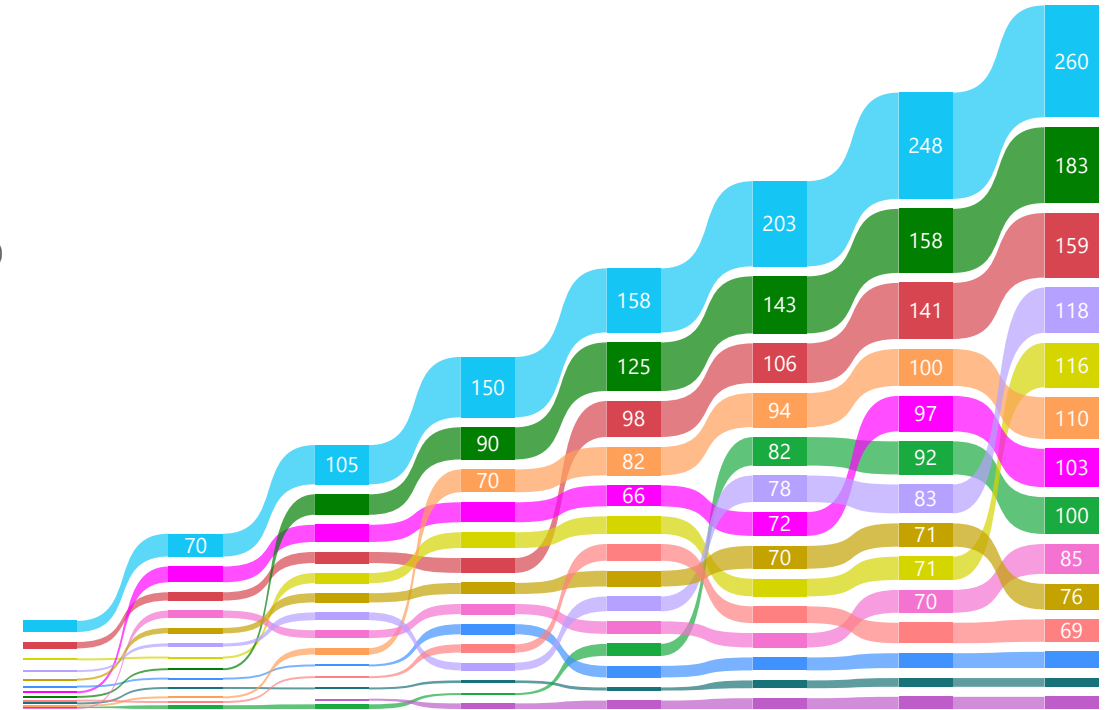

Name	1	2	3	4	5	6	7	8	Total
1 Giorgi Shalamberidze (A)	45	25	35	45	8	45	45	12	260
2 Manuel Feer	8	12	45	25	35	18	15	25	183
3 Andi Stolz	35	4	6	8	45	8	35	18	159
4 ↑ Philipp Rohrer	18	10	10	0	15	25	5	35	118
5 ↑ Claudia Lösch	25	0	18	12	4	0	12	45	116
6 ↓ Markus Klein (N)	4	6	25	35	12	12	6	10	110
7 ↓ Daniel Kunz	10	45	3	6	2	6	25	6	103
8 ↓ Andy Frei (A)	3	5	2	12	25	35	10	8	100
9 ↑ Paul Roger Ratcliffe	2	35	1	5	5	4	18	15	85
10 ↓ Rolf Markwalder (N)	15	18	8	4	10	15	1	5	76
11 Simon Luck	6	3	15	15	18	0	8	4	69
12 Lars Lehmann (A)	12	8	5	18	3	3	4	3	56
13 Andreas Egger (N)	5	15	4	3	1	10	2	0	40
14 Patrick Hauck	0	0	12	0	6	5	3	0	26

- Andi Stolz
- Andreas Egger (N)
- Andy Frei (A)
- Claudia Lösch
- Daniel Kunz
- Giorgi Shalamberidze (A)
- Lars Lehmann (A)
- Manuel Feer
- Markus Klein (N)
- Patrick Hauck
- Paul Roger Ratcliffe
- Philipp Rohrer
- Rolf Markwalder (N)
- Simon Luck

Name	1	%	#	2	%	#	3	%	#	4	%	#	5	%	#	6	%	#	7	%	#	8	%	#
Andi Stolz	16900	85%	2	10880	60%	11 ↓	12250	65%	9 ↑	12590	65%	8 ↑	16880	85%	1 ↑	12170	65%	8 ↓	15560	80%	2 ↑	15300	80%	4 ↓
Andreas Egger (N)	9990	60%	10	13290	70%	5 ↑	10070	55%	11 ↓	10050	55%	12 ↓	10620	55%	14 ↓	12550	70%	7 ↑	10250	55%	13 ↓	0	0%	13 →
Andy Frei (A)	8810	50%	12	11410	65%	10 ↑	8800	50%	13 ↓	12830	80%	6 ↑	15410	90%	3 ↑	18050	95%	2 ↑	13560	80%	7 ↓	14220	80%	8 ↓
Claudia Lösch	16870	85%	3	0	0%	13 ↓	13900	70%	4 ↑	12830	70%	6 ↓	11820	60%	11 ↓	0	0%	13 ↓	14140	75%	6 ↑	19290	90%	1 ↑
Daniel Kunz	10660	60%	7	14440	75%	1 ↑	9360	50%	12 ↓	12240	65%	9 ↑	11160	60%	13 ↓	12100	65%	9 ↑	14940	80%	3 ↑	13760	75%	9 ↓
Giorgi Shalamberidze (A)	17310	95%	1	14000	80%	3 ↓	17300	90%	2 ↑	14490	80%	1 ↑	12530	75%	8 ↓	18960	95%	1 ↑	16210	95%	1 →	15170	85%	6 ↓
Lars Lehmann (A)	14030	80%	6	12750	70%	8 ↓	10890	60%	10 ↓	12970	70%	4 ↑	11470	60%	12 ↓	9250	50%	12 →	10880	60%	11 ↑	11340	65%	12 ↓
Manuel Feer	10570	60%	8	13010	75%	6 ↑	17570	85%	1 ↑	13100	70%	3 ↓	16580	80%	2 ↑	15040	80%	4 ↓	14430	75%	5 ↓	18110	90%	3 ↑
Markus Klein (N)	9030	50%	11	12420	70%	9 ↑	15040	80%	3 ↑	13850	75%	2 ↑	13940	75%	6 ↓	13040	70%	6 →	11450	60%	9 ↓	14960	80%	7 ↑
Patrick Hauck	0	0%	14	0	0%	13 ↑	13250	70%	6 ↑	0	0%	13 ↓	12010	65%	9 ↑	11100	70%	10 ↓	10800	70%	12 ↓	0	0%	13 ↓
Paul Roger Ratcliffe	6880	40%	13	14360	80%	2 ↑	6390	35%	14 ↓	12230	65%	10 ↑	11900	60%	10 →	11000	60%	11 ↓	14480	75%	4 ↑	15290	80%	5 ↓
Philipp Rohrer	16210	85%	4	12890	70%	7 ↓	12900	70%	7 →	0	0%	13 ↓	14090	75%	5 ↑	15600	80%	3 ↑	11050	60%	10 ↓	18880	90%	2 ↑
Rolf Markwalder (N)	15780	90%	5	13390	75%	4 ↑	12660	65%	8 ↓	10790	65%	11 ↓	13320	75%	7 ↑	14020	75%	5 ↑	5410	30%	14 ↓	13610	80%	10 ↑
Simon Luck	10480	60%	9	9640	55%	12 ↓	13470	70%	5 ↑	12940	75%	5 →	15020	80%	4 ↑	0	0%	13 ↓	12660	70%	8 ↑	11790	70%	11 ↓