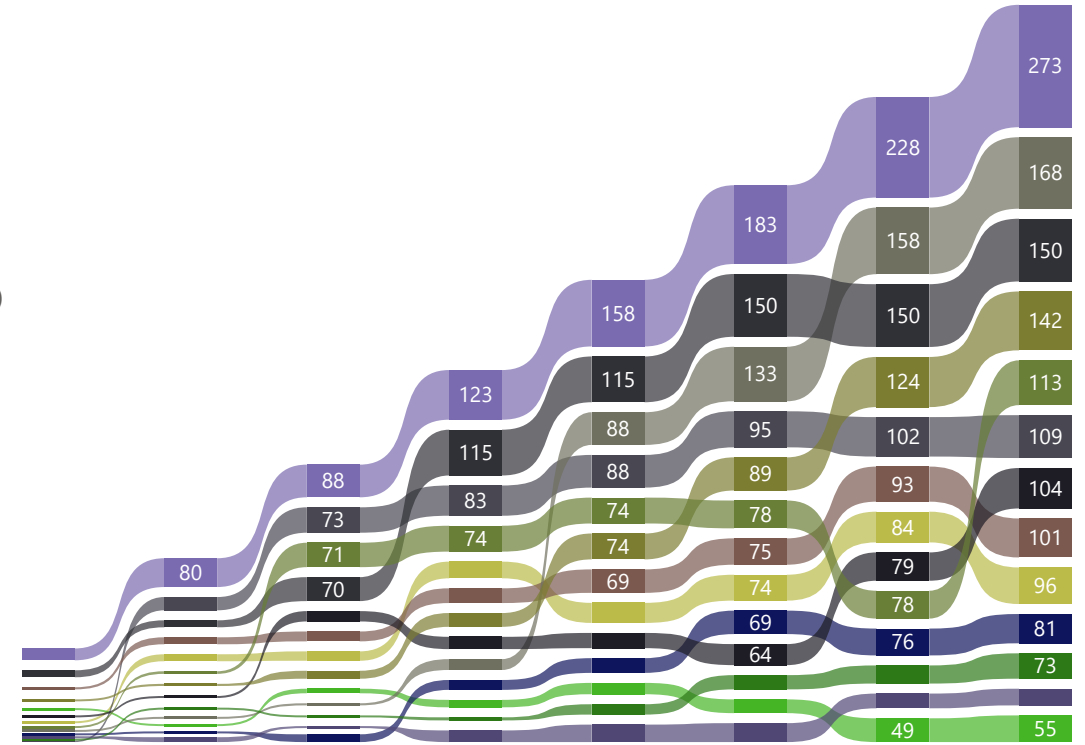

Name	1	2	3	4	5	6	7	8	Total
1 David Naef (A)	45	35	8	35	35	25	45	45	273
2 Irena Rullo	7	8	10	18	45	45	25	10	168
3 Salil Apte (A)	35	0	35	45	0	35	0	0	150
4 Monika Burgener (A)	18	7	12	12	25	15	35	18	142
5 ↑ Valentin Züsli	8	18	45	3	0	4	0	35	113
6 ↓ Beatrice Racine	3	45	25	10	5	7	7	7	109
7 ↑ Martin Kumli	12	12	18	4	6	12	15	25	104
8 ↓ Esther Lagler	25	10	6	10	18	6	18	8	101
9 ↓ Abhijatha Tripti	10	25	5	15	7	12	10	12	96
10 Manuela Schwegler	6	6	4	25	10	18	7	5	81
11 Peter Wüthrich	4	15	3	5	15	8	8	15	73
12 ↑ Alain Burtschi	15	0	15	6	8	5	0	6	55
13 ↓ Steffi Burtschi	5	5	7	7	12	3	12	4	55
14 Davide Maggipinto	0	0	0	0	0	0	0	0	0
14 Hans-Jürg Aeschlimann (N)	0	0	0	0	0	0	0	0	0

- Abhijatha Tripti
- Alain Burtschi
- Beatrice Racine
- David Naef (A)
- Davide Maggipinto
- Esther Lagler
- Hans-Jürg Aeschlimann (N)
- Irena Rullo
- Manuela Schwegler
- Martin Kumli
- Monika Burgener (A)
- Peter Wüthrich
- Salil Apte (A)
- Steffi Burtschi
- Valentin Züsli

Name	1	%	#	2	%	#	3	%	#	4	%	#	5	%	#	6	%	#	7	%	#	8	%	#							
Abhijatha Tripti	7340	45%	7	9130	55%	3	↑	8850	50%	11	↓	10390	60%	5	↑	8620	50%	9	↓	11560	70%	6	↑	7590	45%	7	↓	10380	60%	6	↑
Alain Burtschi	8190	50%	5	0	0%	12	↓	11900	65%	5	↑	5090	30%	10	↓	9090	50%	8	↑	9060	50%	11	↓	0	0%	11	→	8610	50%	10	↑
Beatrice Racine	4700	30%	13	12980	70%	1	↑	12560	65%	3	↓	8040	45%	7	↓	6080	35%	11	↓	9940	55%	9	↑	6940	40%	9	→	8880	50%	9	→
David Naef (A)	11410	65%	1	11290	65%	2	↓	10780	60%	8	↓	13870	75%	2	↑	11790	65%	2	→	12940	70%	3	↓	13810	75%	1	↑	15090	80%	1	→
Davide Maggipinto	0	0%	14	0	0%	12	↑	0	0%	14	↓	0	0%	14	→	0	0%	12	↑	0	0%	14	↓	0	0%	11	↑	0	0%	13	↓
Esther Lagler	9490	55%	3	7960	45%	7	↓	9040	50%	10	↓	8040	45%	7	↑	10350	60%	4	↑	9770	55%	10	↓	9280	50%	4	↑	9120	50%	8	↓
Hans-Jürg Aeschlimann (N)	0	0%	14	0	0%	12	↑	0	0%	14	↓	0	0%	14	→	0	0%	12	↑	0	0%	14	↓	0	0%	11	↑	0	0%	13	↓
Irena Rullo	6790	40%	9	7390	45%	8	↑	11030	60%	7	↑	11760	85%	4	↑	13090	75%	1	↑	14260	90%	1	→	10380	60%	3	↓	9580	55%	7	↓
Manuela Schwegler	5980	35%	10	7040	40%	10	→	8140	45%	12	↓	13110	70%	3	↑	9750	55%	7	↓	12850	70%	4	↑	6940	40%	9	↓	8240	45%	11	↓
Martin Kumli	7780	45%	6	8170	45%	6	→	11980	65%	4	↑	4340	25%	12	↓	8010	45%	10	↑	11560	65%	6	↑	8880	50%	5	↑	11700	65%	3	↑
Monika Burgener (A)	9130	55%	4	7130	40%	9	↓	11890	65%	6	↑	8820	50%	6	→	11460	65%	3	↑	12780	70%	5	↓	10810	60%	2	↑	10710	60%	4	↓
Peter Wüthrich	4970	30%	12	8790	50%	5	↑	7300	40%	13	↓	4500	25%	11	↑	10140	55%	5	↑	10820	60%	8	↓	7150	40%	8	→	10660	60%	5	↑
Salil Apte (A)	9910	60%	2	0	0%	12	↓	12990	75%	2	↑	15040	80%	1	↑	0	0%	12	↓	13260	70%	2	↑	0	0%	11	↓	0	0%	13	↓
Steffi Burtschi	5370	30%	11	6360	35%	11	→	10350	55%	9	↑	6470	35%	9	→	9980	55%	6	↑	4630	25%	13	↓	8190	45%	6	↑	7400	40%	12	↓
Valentin Züsli	7120	40%	8	8970	50%	4	↑	16220	85%	1	↑	2770	15%	13	0	0%	12	↑	6180	35%	12	→	0	0%	11	↑	11920	65%	2	↑