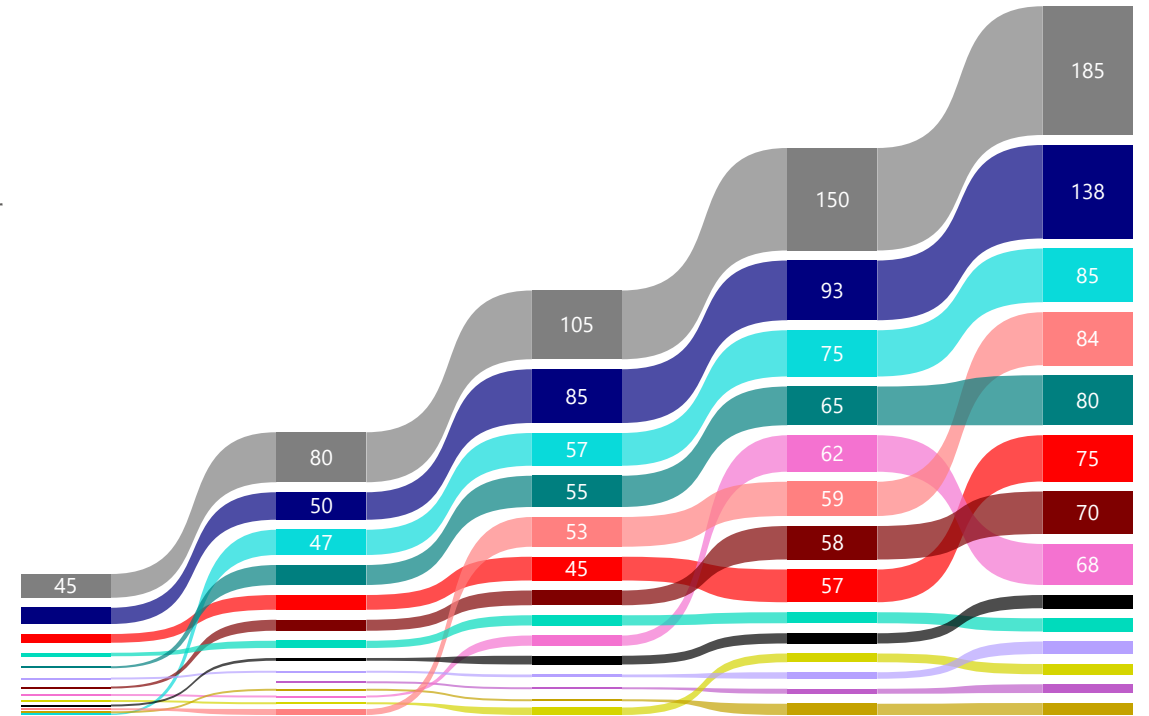

Name	1	2	3	4	5	6	7	8	Total
1 Renate Schär	45	35	25	45	35				185
2 Manuel Hobiger (M)	35	15	35	8	45				138
3 Girish Chandrasekhar	2	45	10	18	10				85
4 ↑ Max Bühler	4	4	45	6	25				84
5 ↓ Prakhar Gupta	15	25	15	10	15				80
6 ↑ Alex Feist	25	8	12	12	18				75
7 Lakshmi Natarajan	10	18	5	25	12				70
8 ↓ David Felsch	8	1	18	35	6				68
9 Philippe Steiner (N)	18	5	4	1	3				31
10 Renato Carlotti	5	12	8	2	4				31
11 ↑ Lars Lehmann (N)	12	2	3	5	8				30
12 ↓ Claudia Lösch	6	3	1	15	2				27
13 Andy Frei	0	10	6	4	5				25
14 Manuel Feer (N)	3	6	2	4	1				16

- Alex Feist
- Andy Frei
- Claudia Lösch
- David Felsch
- Girish Chandrasekhar
- Lakshmi Natarajan
- Lars Lehmann (N)
- Manuel Feer (N)
- Manuel Hobiger (M)
- Max Bühler
- Philippe Steiner (N)
- Prakhar Gupta
- Renate Schär
- Renato Carlotti

Name	1	%	#	2	%	#	3	%	#	4	%	#	5	%	#	6	%	#	7	%	#	8	%	#	
Alex Feist	16220	85%	3	9370	50%	8	↓	15210	75%	6	↑	12910	70%	6	→	18090	90%	4	↑						
Andy Frei	0	0%	14	10460	60%	7	↑	13440	80%	9	↓	11680	65%	11	↓	14210	80%	10	↑						
Claudia Lösch	14240	75%	9	7350	40%	12	↓	9570	55%	14	↓	14170	75%	5	↑	12880	70%	13	↓						
David Felsch	14730	85%	8	5170	30%	14	↓	15620	85%	4	↑	17350	90%	2	↑	14260	80%	9	↓						
Girish Chandrasekhar	12340	70%	13	13450	75%	1	↑	14650	75%	7	↓	14600	80%	4	↑	15480	85%	7	↓						
Lakshmi Natarajan	14750	80%	7	12780	70%	4	↑	13210	75%	10	↓	15250	85%	3	↑	16610	90%	6	↓						
Lars Lehmann (N)	14780	80%	6	6240	35%	13	↓	10640	60%	12	↑	11840	65%	10	↑	14850	80%	8	↑						
Manuel Feer (N)	13740	75%	12	8950	50%	9	↑	9670	55%	13	↓	11680	65%	11	↑	10350	60%	14	↓						
Manuel Hobiger (M)	17310	90%	2	12430	70%	5	↓	16500	85%	2	↑	12010	65%	8	↓	21850	100%	1	↑						
Max Bühler	13760	75%	11	8910	50%	11	→	17040	80%	1	↑	11970	65%	9	↓	19020	95%	3	↑						
Philippe Steiner (N)	15650	85%	4	8920	50%	10	↓	10880	60%	11	↓	10790	60%	14	↓	12970	70%	12	↑						
Prakhar Gupta	14910	80%	5	12900	70%	3	↑	15610	85%	5	↓	12210	65%	7	↓	16950	85%	5	↑						
Renate Schär	18450	90%	1	13150	75%	2	↓	16370	90%	3	↓	19460	95%	1	↑	19530	90%	2	↓						
Renato Carlotti	13910	80%	10	11820	65%	6	↑	13850	80%	8	↓	11000	60%	13	↓	13230	70%	11	↑