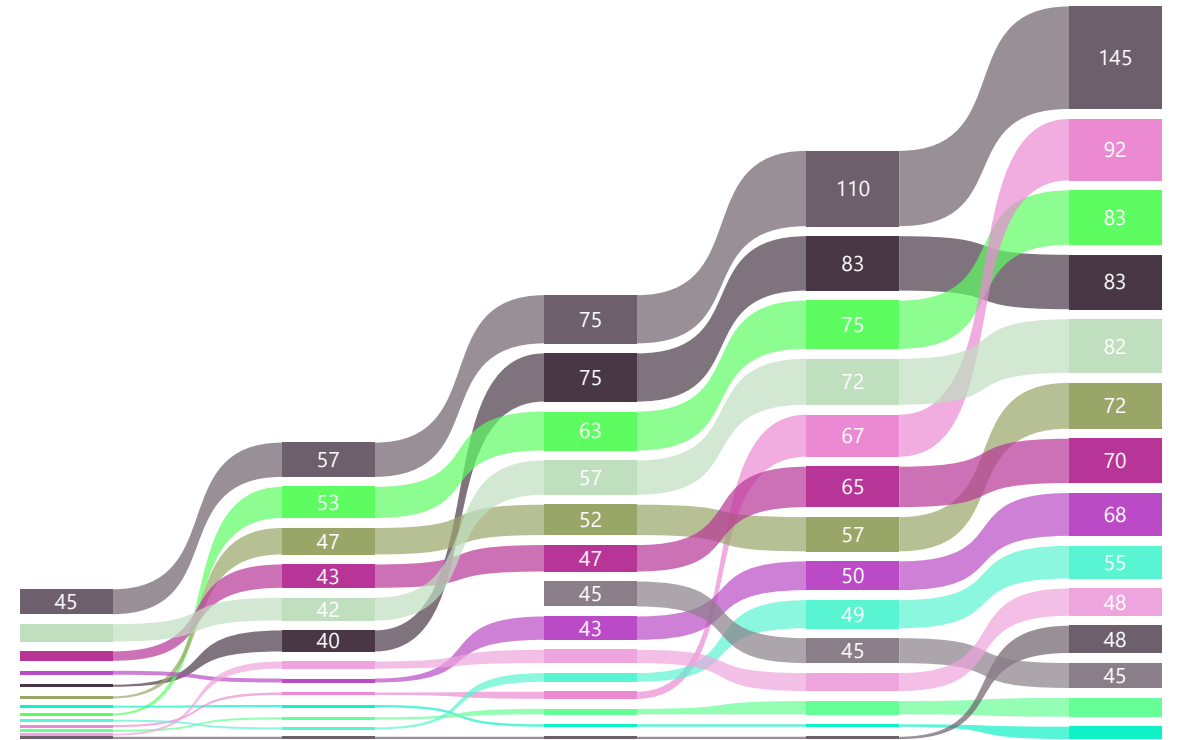

Name	1	2	3	4	5	6	7	8	Total
1 Gian Kamlesh (A)	45	12	18	35	35				145
2 ↑ Gisela Suppiger	6	10	6	45	25				92
3 David Lüthold	8	45	10	12	8				83
4 ↓ Beat Rölli	15	25	35	8	0				83
5 ↓ Mihajlo Nenad	35	7	15	15	10				82
6 ↑ Maria Anthi (N)	12	35	5	5	15				72
7 ↓ Martin Ernst (A)	25	18	4	18	5				70
8 Natalia Simeon (A)	18	0	25	7	18				68
9 Silvie Jenny	7	5	12	25	6				55
10 ↑ Salil Apte (N)	3	0	0	0	45				48
11 Uwe Gort	4	18	8	6	12				48
12 ↓ Sina Muff (N)	0	0	45	0	0				45
13 ↓ Manuel Stocker	5	8	7	10	7				37
14 ↓ Dominic Dahinden	10	6	0	0	0				16
15 Sandes Dindar	0	0	0	0	0				0

- Beat Rölli
- David Lüthold
- Dominic Dahinden
- Gian Kamlesh (A)
- Gisela Suppiger
- Manuel Stocker
- Maria Anthi (N)
- Martin Ernst (A)
- Mihajlo Nenad
- Natalia Simeon (A)
- Salil Apte (N)
- Sandes Dindar
- Silvie Jenny
- Sina Muff (N)
- Uwe Gort

Name	1	%	#	2	%	#	3	%	#	4	%	#	5	%	#	6	%	#	7	%	#	8	%	#	
Beat Rölli	9890	60%	5	8750	50%	3	↑	11300	65%	2	↑	6330	35%	8	↓	0	0%	12	↓						
David Lüthold	8530	50%	8	10220	60%	1	↑	8280	50%	7	↓	6870	40%	6	↑	4420	25%	8	↓						
Dominic Dahinden	8540	55%	7	5090	30%	10	↓	0	0%	13	↓	0	0%	12	↑	0	0%	12	→						
Gian Kamlesh (A)	14480	80%	1	7200	40%	6	↓	10530	60%	4	↑	10090	55%	2	↑	12070	70%	2	→						
Gisela Suppiger	7840	50%	10	7110	40%	7	↑	7670	45%	10	↓	10450	60%	1	↑	10470	60%	3	↓						
Manuel Stocker	7130	40%	11	6950	40%	8	↑	7850	45%	9	↓	6360	35%	7	↑	3520	20%	9	↓						
Maria Anthi (N)	9520	55%	6	8910	50%	2	↑	6960	40%	11	↓	5370	30%	11	→	10090	60%	5	↑						
Martin Ernst (A)	10850	65%	3	8070	45%	4	↓	6810	40%	12	↓	8070	45%	4	↑	1720	10%	11	↓						
Mihajlo Nenad	11260	70%	2	6140	35%	9	↓	10250	60%	5	↑	7150	40%	5	→	5520	35%	7	↓						
Natalia Simeon (A)	10040	60%	4	0	0%	12	↓	10690	65%	3	↑	5880	35%	9	↓	10440	65%	4	↑						
Salil Apte (N)	6210	35%	13	0	0%	12	↑	0	0%	13	↓	0	0%	12	↑	12710	75%	1	↑						
Sandes Dindar	0	0%	14	0	0%	12	↑	0	0%	13	↓	0	0%	12	↑	0	0%	12	→						
Silvie Jenny	8240	55%	9	3310	20%	11	↓	9560	60%	6	↑	8380	50%	3	↑	3310	20%	10	↓						
Sina Muff (N)	0	0%	14	0	0%	12	↑	14030	75%	1	↑	0	0%	12	↓	0	0%	12	→						
Uwe Gort	6290	40%	12	8070	50%	4	↑	7930	50%	8	↓	5780	35%	10	↓	7840	50%	6	↑