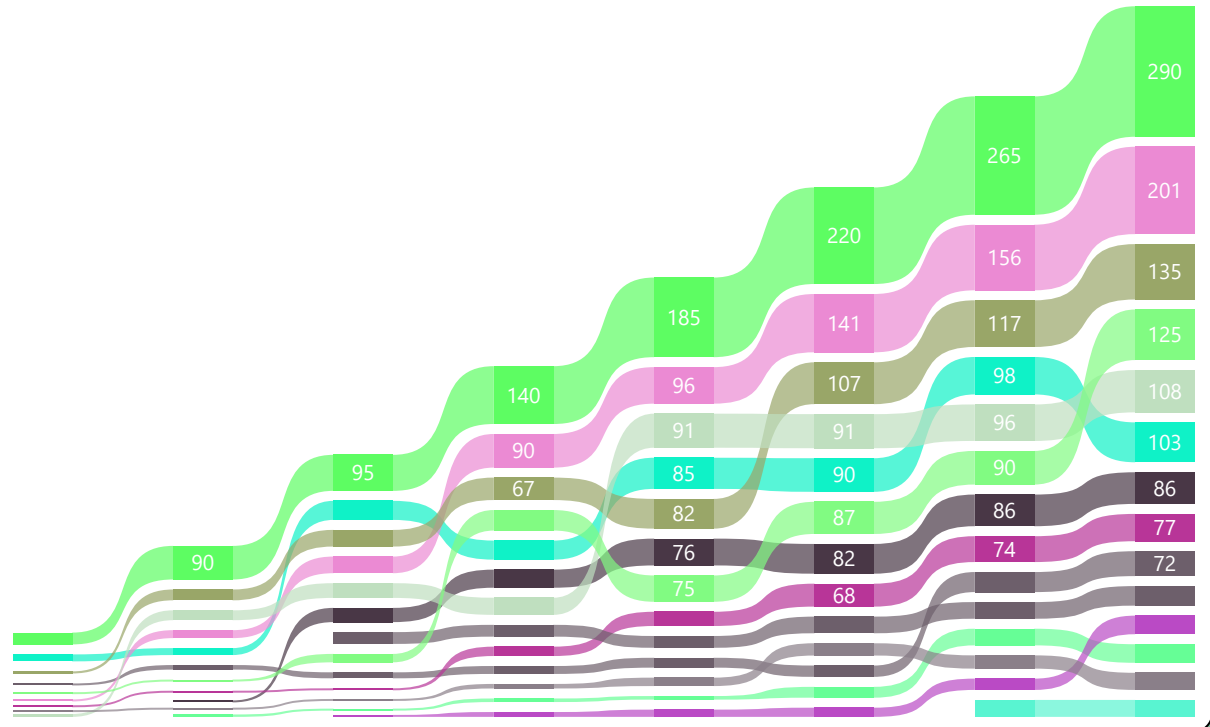

Name	1	2	3	4	5	6	7	8	Total
1 Céline Jundt	45	45	5	45	45	35	45	25	290
2 Irena Rullo (A)	12	25	18	35	6	45	15	45	201
3 Manuel Stocker	25	18	12	12	15	25	10	18	135
4 ↑ Ramon Lock	15	8	15	25	12	12	3	35	125
5 Marius Müller	6	35	10	5	35	0	5	12	108
6 ↓ David Lüthold	35	0	25	0	25	5	8	5	103
7 Beat Rölli	0	15	35	8	18	6	4	0	86
8 Manuela Bhend	10	10	2	18	10	18	6	3	77
9 Esther Naef	18	12	3	4	4	3	18	10	72
10 Oskar Eugster	0	0	45	0	0	10	0	6	61
11 ↑ Martina Krebs	0	0	4	6	5	4	25	15	59
12 ↓ Jennifer Krebs	0	5	8	15	0	15	12	4	59
13 ↓ Uwe Gort	8	6	6	10	8	8	2	8	56
14 Salil Apte (A)	0	0	0	0	0	0	35	0	35

- Beat Rölli
- Céline Jundt
- David Lüthold
- Esther Naef
- Irena Rullo (A)
- Jennifer Krebs
- Manuel Stocker
- Manuela Bhend
- Marius Müller
- Martina Krebs
- Oskar Eugster
- Ramon Lock
- Salil Apte (A)
- Uwe Gort

Name	1	%	#	2	%	#	3	%	#	4	%	#	5	%	#	6	%	#	7	%	#	8	%	#							
Beat Rölli	0	0%	10	9660	55%	5	↑	13550	70%	2	↑	6780	40%	8	↓	10720	60%	4	↑	9120	50%	9	↓	5690	30%	11	↓	0	0%	13	↓
Céline Jundt	10050	55%	1	18040	90%	1	→	9520	50%	10	↓	12880	75%	1	↑	15720	80%	1	→	15530	85%	2	↓	16260	80%	1	↑	11630	70%	3	↓
David Lüthold	9960	60%	2	0	0%	11	↓	13360	70%	3	↑	0	0%	12	↓	10790	60%	3	↑	8740	50%	10	↓	7180	40%	8	↑	8400	50%	10	↓
Esther Naef	8480	50%	4	9460	55%	6	↓	6970	40%	12	↓	4370	25%	11	↑	7880	45%	11	→	7890	45%	12	↓	9580	55%	4	↑	9740	55%	7	↓
Irena Rullo (A)	7340	45%	6	11400	60%	3	↑	13190	70%	4	↓	11100	80%	2	↑	9120	50%	9	↓	16160	100%	1	↑	8960	50%	5	↓	16050	100%	1	↑
Jennifer Krebs	0	0%	10	6330	35%	10	→	11050	60%	8	↑	9080	50%	5	↑	0	0%	12	↓	11580	65%	5	↑	8150	45%	6	↓	8090	45%	11	↓
Manuel Stocker	8690	50%	3	10040	55%	4	↓	12260	65%	6	↓	7180	40%	6	→	10340	55%	5	↑	12000	65%	3	↑	8080	45%	7	↓	11260	60%	4	↑
Manuela Bhend	6560	35%	7	8210	45%	7	→	6620	35%	13	↓	10140	55%	4	↑	9710	50%	7	↓	11880	65%	4	↑	6610	35%	9	↓	7520	40%	12	↓
Marius Müller	5980	35%	9	11580	65%	2	↑	11850	65%	7	↓	5380	30%	10	↓	12040	65%	2	↑	0	0%	13	↓	6200	35%	10	↑	9980	55%	6	↑
Martina Krebs	0	0%	10	0	0%	11	↓	7400	40%	11	→	6280	35%	9	↑	8960	50%	10	↓	8170	45%	11	↓	9790	55%	3	↑	10860	60%	5	↓
Oskar Eugster	0	0%	10	0	0%	11	↓	14440	75%	1	↑	0	0%	12	↓	0	0%	12	→	10870	60%	7	↑	0	0%	14	↓	9200	50%	9	↑
Ramon Lock	8280	45%	5	8010	45%	8	↓	12960	70%	5	↑	11020	60%	3	↑	9860	55%	6	↓	11130	60%	6	→	5510	30%	12	↓	13990	75%	2	↑
Salil Apte (A)	0	0%	10	0	0%	11	↓	0	0%	14	↓	0	0%	12	↑	0	0%	12	→	0	0%	13	↓	13910	75%	2	↑	0	0%	13	↓
Uwe Gort	6460	40%	8	6400	40%	9	↓	9570	55%	9	→	6810	40%	7	↑	9230	55%	8	↓	9600	55%	8	→	4080	25%	13	↓	9690	55%	8	↑