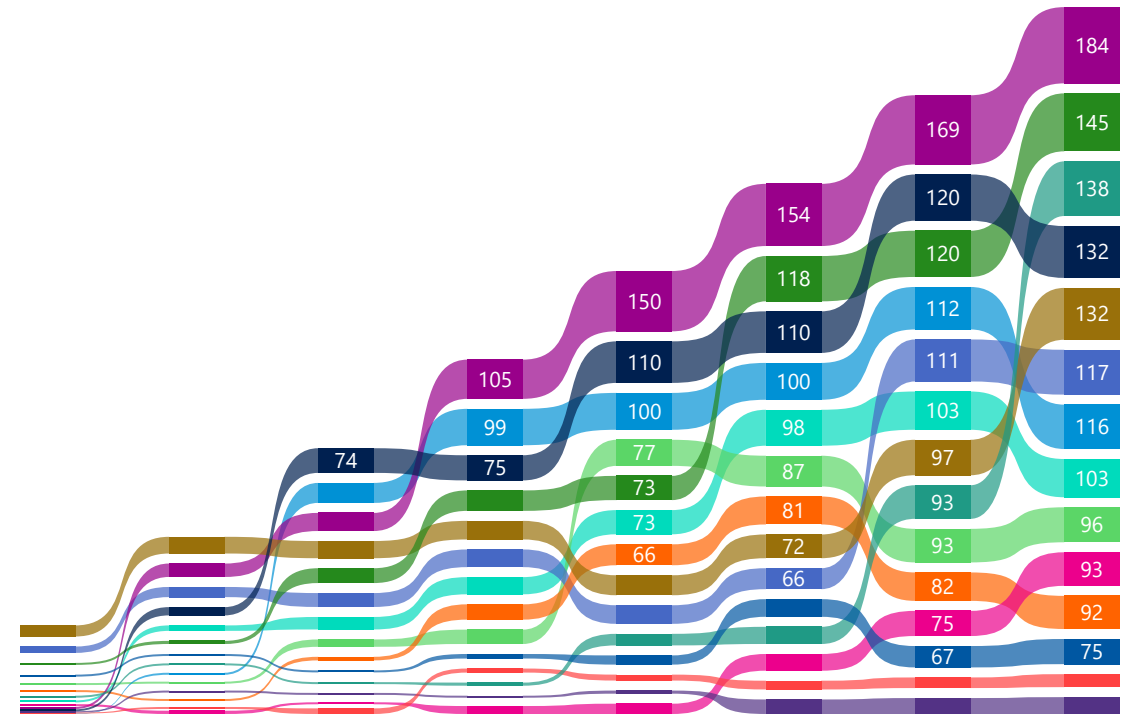

Name	1	2	3	4	5	6	7	8	Total
1 Raffi BÜchler (N)	5	45	10	45	45	4	15	15	184
2 Sebastian KÜppers	25	3	25	12	8	45	2	25	145
3 ↑ Samuel Felder	10	10	3	5	18	12	35	45	138
4 ↑ Rolf Schneebeli	45	12	1	3	3	8	25	35	132
5 ↓ Tobias Specht	4	35	35	1	35	0	10	12	132
6 ↓ Monika Sarbach (N)	35	8	8	8	2	5	45	6	117
7 ↓ Lili Ninova (N)	1	18	45	35	1	0	12	4	116
8 ↓ Andrin Altherr (A)	8	25	15	10	15	25	5	0	103
9 Kay Wacker	15	4	18	15	25	10	6	3	96
10 ↑ Richard Lattmann	6	1	6	4	5	35	18	18	93
11 ↓ Paul Roger Ratcliffe (A)	12	5	12	25	12	15	1	10	92
12 Thomas Krutzler (N)	18	2	5	6	10	18	8	8	75
13 Roman Villiger (N)	2	6	4	18	4	6	4	5	49
14 Rolf Markwalder (A)	3	15	2	2	6	3	3	2	36

- Andrin Altherr (A)
- Kay Wacker
- Lili Ninova (N)
- Monika Sarbach (N)
- Paul Roger Ratcliffe (A)
- Raffi BÜchler (N)
- Richard Lattmann
- Rolf Markwalder (A)
- Rolf Schneebeli
- Roman Villiger (N)
- Samuel Felder
- Sebastian KÜppers
- Thomas Krutzler (N)
- Tobias Specht

Name	1	%	#	2	%	#	3	%	#	4	%	#	5	%	#	6	%	#	7	%	#	8	%	#							
Andrin Altherr (A)	12360	70%	8	14610	80%	3	↑	13760	75%	5	↓	9940	55%	7	↓	11670	65%	5	↑	13690	75%	3	↑	10780	60%	10	↓	0	0%	14	↓
Kay Wacker	14810	80%	5	10870	60%	11	↓	14260	75%	4	↑	10070	55%	5	↓	13400	70%	3	↑	11270	60%	7	↓	10890	60%	9	↓	8220	45%	12	↓
Lili Ninova (N)	5980	35%	14	13770	80%	4	↑	15930	80%	1	↑	11070	65%	2	↓	6810	40%	14	0	0%	13	↑	12360	70%	6	↑	9320	55%	11	↓	
Monika Sarbach (N)	16340	85%	2	11860	65%	8	↓	12980	70%	8	→	9820	55%	8	→	8880	50%	13	↓	9980	55%	10	↑	15440	80%	1	↑	11250	60%	9	↓
Paul Roger Ratcliffe (A)	13930	75%	6	11200	60%	10	↓	13160	70%	6	↑	10890	60%	3	↑	11320	60%	6	↓	12190	65%	5	↑	6530	35%	14	↓	12460	65%	7	↑
Raffi BÜchler (N)	11720	65%	10	17680	90%	1	↑	12990	70%	7	↓	11750	65%	1	↑	14550	80%	1	→	9840	55%	11	↓	12580	70%	5	↑	12900	70%	5	→
Richard Lattmann	11770	65%	9	7950	45%	14	↓	12620	65%	9	↑	7900	45%	11	↓	9970	55%	10	↑	13760	80%	2	↑	12690	70%	4	↓	13260	80%	4	→
Rolf Markwalder (A)	10120	60%	12	12830	75%	5	↑	9000	50%	13	↓	6980	40%	13	→	10310	60%	9	↑	9030	50%	12	↓	8790	50%	12	→	7910	45%	13	↓
Rolf Schneebeli	16830	90%	1	12540	70%	6	↓	7380	40%	14	↓	7170	40%	12	↑	9010	50%	12	→	10920	60%	8	↑	13780	75%	3	↑	14810	80%	2	↑
Roman Villiger (N)	8610	50%	13	11360	65%	9	↑	11880	65%	11	↓	10270	60%	4	↑	9390	50%	11	↓	10510	60%	9	↑	9600	55%	11	↓	10570	60%	10	↑
Samuel Felder	13530	75%	7	12040	65%	7	→	10800	60%	12	↓	8260	45%	10	↑	12950	70%	4	↑	12000	65%	6	↓	13880	75%	2	↑	17770	85%	1	↑
Sebastian KÜppers	15470	85%	3	10780	60%	12	↓	14500	80%	3	↑	10000	55%	6	↓	10750	60%	8	↓	15980	80%	1	↑	7180	40%	13	↓	14670	75%	3	↑
Thomas Krutzler (N)	14960	80%	4	8300	45%	13	↓	12230	65%	10	↑	9180	50%	9	↑	10900	60%	7	↑	13070	70%	4	↑	12120	65%	8	↓	11290	60%	8	→
Tobias Specht	10520	60%	11	15450	85%	2	↑	14790	80%	2	→	6320	35%	14	0	0%	13	↓	12200	75%	7	↑	12470	75%	6	↑