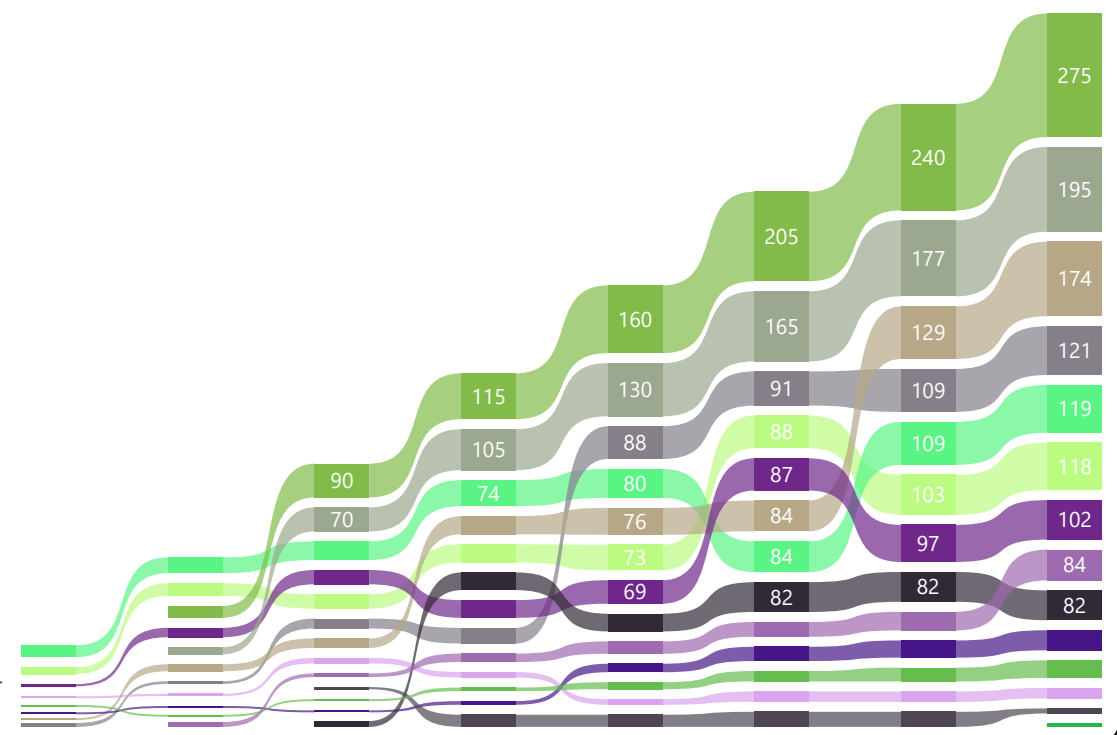

Name	1	2	3	4	5	6	7	8	Total
1 Nicole Büchi (A)	0	45	45	25	45	45	35	35	275
2 Manuel Zobic	0	35	35	35	25	35	12	18	195
3 Grace Nguyen	10	25	5	18	18	8	45	45	174
4 ↑ Chiara Larentis	8	18	15	12	35	3	18	12	121
5 ↓ Caroline Wyss	45	8	6	15	6	4	25	10	119
6 Beatrice Epper	35	12	3	8	15	15	15	15	118
7 Jann Gadmer	25	15	10	7	12	18	10	5	102
8 ↑ Silvie Jenny	0	10	18	10	8	5	8	25	84
9 ↓ Nicola Colucci (A)	0	0	12	45	0	25	0	0	82
10 Martina Rohrer	12	6	4	6	10	12	6	6	62
11 Therese Elisabeth Müller	15	0	8	5	7	7	7	8	57
12 Dominic Dahinden	18	7	7	0	0	10	0	0	42
13 Roger Scherrer	0	0	25	0	0	6	0	0	31
14 Raphael Jaggi	0	0	0	0	0	0	0	7	7
15 Gisela Suppiger (A)	0	0	0	0	0	0	0	0	0

- Beatrice Epper
- Caroline Wyss
- Chiara Larentis
- Dominic Dahinden
- Gisela Suppiger (A)
- Grace Nguyen
- Jann Gadmer
- Manuel Zobic
- Martina Rohrer
- Nicola Colucci (A)
- Nicole Büchi (A)
- Raphael Jaggi
- Roger Scherrer
- Silvie Jenny
- Therese Elisabeth Müller

Name	1	%	#	2	%	#	3	%	#	4	%	#	5	%	#	6	%	#	7	%	#	8	%	#			
Beatrice Epper	7820	55%	2	7540	50%	6	↓	6470	40%	13	↓	6670	40%	8	↑	10160	65%	5	↑	9850	65%	5	→	8150	50%	5	→
Caroline Wyss	8460	50%	1	6720	40%	8	↓	6940	40%	10	↓	8240	45%	5	↑	4260	25%	10	↓	6030	35%	12	↓	9490	55%	3	↑
Chiara Larentis	6130	35%	8	9030	50%	4	↑	10000	55%	5	↓	8190	45%	6	↓	11600	65%	2	↑	5980	35%	13	↓	8760	50%	4	↑
Dominic Dahinden	7760	45%	4	6100	35%	9	↓	7430	40%	9	→	0	0%	12	↓	0	0%	11	↑	9260	55%	7	↑	0	0%	11	↓
Gisela Suppiger (A)	0	0%	9	0	0%	11	↓	0	0%	14	↓	0	0%	12	↑	0	0%	11	↑	0	0%	14	↓	0	0%	11	↑
Grace Nguyen	7100	40%	7	9360	55%	3	↑	6710	35%	11	↓	9500	55%	4	↑	11090	60%	4	→	9090	50%	8	↓	16590	80%	1	↑
Jann Gadmer	7800	45%	3	9010	50%	5	↓	8410	45%	7	↓	5350	30%	9	↓	9190	50%	6	↑	10070	55%	4	↑	6990	40%	7	↓
Manuel Zobic	0	0%	9	10680	60%	2	↑	13170	70%	2	→	9750	55%	2	→	11490	65%	3	↓	11410	65%	2	↑	8040	45%	6	↓
Martina Rohrer	7290	45%	6	3540	20%	10	↓	6580	35%	12	↓	5100	30%	10	↑	8210	45%	7	↑	9770	55%	6	↑	3520	20%	10	↓
Nicola Colucci (A)	0	0%	9	0	0%	11	↓	9550	50%	6	↑	11210	70%	1	↑	0	0%	11	↓	11020	70%	3	↑	0	0%	11	↓
Nicole Büchi (A)	0	0%	9	11790	65%	1	↑	16660	85%	1	→	9610	55%	3	↓	11960	65%	1	↑	13690	75%	1	→	10330	60%	2	↓
Raphael Jaggi	0	0%	9	0	0%	11	↓	0	0%	14	↓	0	0%	12	↑	0	0%	11	↑	0	0%	14	↓	0	0%	11	↑
Roger Scherrer	0	0%	9	0	0%	11	↓	11570	60%	3	↑	0	0%	12	↓	0	0%	11	↑	8410	45%	10	↑	0	0%	11	↓
Silvie Jenny	0	0%	9	7040	45%	7	↑	10210	60%	4	↑	7440	45%	7	↓	7720	45%	8	↓	6620	40%	11	↓	6280	40%	8	↑
Therese Elisabeth Müller	7530	45%	5	0	0%	11	↓	7970	45%	8	↑	4150	25%	11	↓	7070	40%	9	↑	9020	50%	9	→	3670	20%	9	→