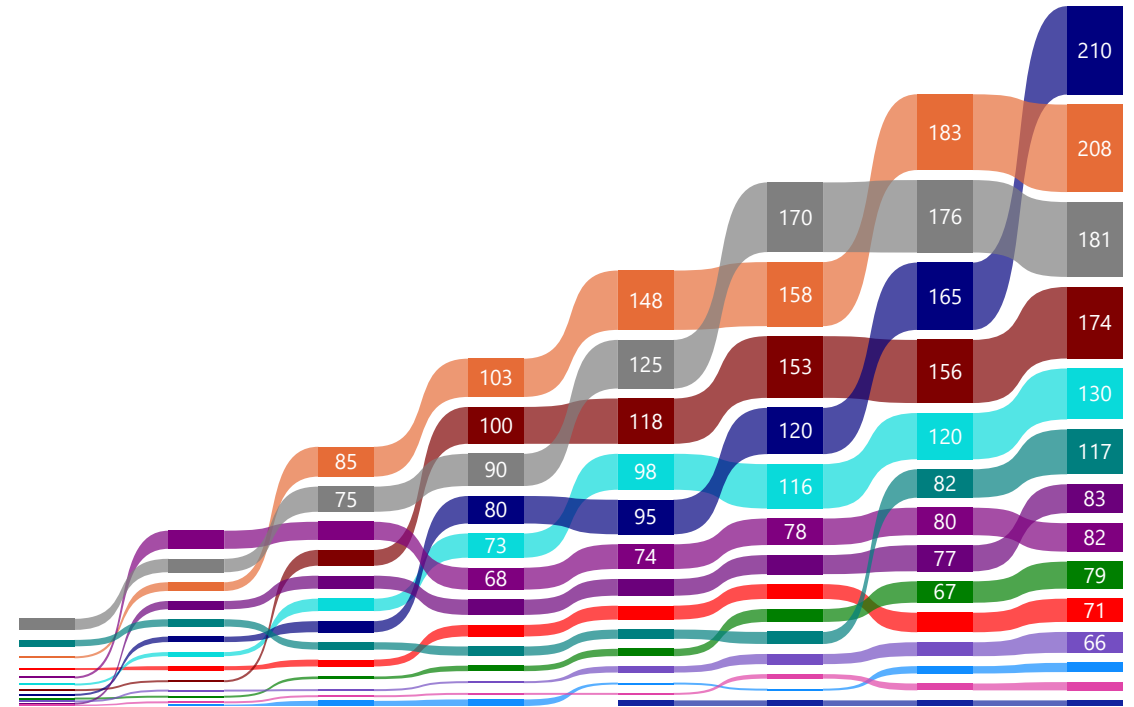

Name	1	2	3	4	5	6	7	8	Total
1 ↑ Manuel Hobiger (M)	8	25	12	35	15	25	45	45	210
2 ↓ Martin Daniel Heer (N)	25	15	45	18	45	10	25	25	208
3 ↓ Renate Schär	45	5	25	15	35	45	6	5	181
4 Lakshmi Natarajan	10	10	35	45	18	35	3	18	174
5 Girish Chandrasekhar	12	18	18	25	25	18	4	10	130
6 Prakhar Gupta	35	2	0	4	0	6	35	35	117
7 ↑ Patrick Kreis	4	35	10	5	3	5	15	6	83
8 ↓ Philipp Rohrer (N)	15	45	0	8	6	4	2	2	82
9 Manuel Feer	6	6	15	6	4	12	18	12	79
10 Alex Feist	18	12	6	10	5	2	10	8	71
11 Thomas Wälchli	5	8	0	12	10	8	8	15	66
12 ↓ Andi Stolz	0	3	8	3	8	3	12	4	41
13 Philippe Steiner (N)	3	4	5	2	2	15	5	3	39
14 Giorgi Shalamberidze	0	0	0	0	12	0	0	0	12

- Alex Feist
- Andi Stolz
- Giorgi Shalamberidze
- Girish Chandrasekhar
- Lakshmi Natarajan
- Manuel Feer
- Manuel Hobiger (M)
- Martin Daniel Heer (N)
- Patrick Kreis
- Philipp Rohrer (N)
- Philippe Steiner (N)
- Prakhar Gupta
- Renate Schär
- Thomas Wälchli

Name	1	%	#	2	%	#	3	%	#	4	%	#	5	%	#	6	%	#	7	%	#	8	%	#							
Alex Feist	16980	85%	4	17110	90%	6	↓	10420	55%	9	↓	12280	65%	7	↑	11420	60%	10	↓	11250	60%	13	↓	13260	70%	7	↑	13590	70%	8	↓
Andi Stolz	0	0%	13	13210	70%	12	↑	11540	60%	8	↑	11150	60%	12	↓	12130	65%	8	↑	11300	60%	12	↓	13860	75%	6	↑	12210	65%	11	↓
Giorgi Shalamberidze	0	0%	13	0	0%	14	↓	0	0%	11	↑	0	0%	14	↓	12740	70%	6	↑	0	0%	14	→	0	0%	14	→	0	0%	14	→
Girish Chandrasekhar	15710	85%	6	17600	90%	4	↑	14630	75%	4	→	15130	80%	3	↑	14170	75%	3	→	14880	80%	4	↓	10730	60%	11	↓	14230	75%	7	↑
Lakshmi Natarajan	15580	85%	7	17010	90%	7	→	16830	85%	2	↑	16540	85%	1	↑	13810	75%	4	↓	15710	85%	2	↑	10580	60%	12	↓	15070	80%	4	↑
Manuel Feer	13560	75%	9	15170	80%	9	→	14410	75%	5	↑	12040	65%	9	↓	10440	60%	11	↓	13930	75%	6	↑	14640	80%	4	↑	14460	75%	6	↓
Manuel Hobiger (M)	15130	80%	8	17720	90%	3	↑	13360	70%	6	↓	16230	80%	2	↑	13080	75%	5	↓	15210	80%	3	↑	20000	95%	1	↑	19480	95%	1	→
Martin Daniel Heer (N)	17150	90%	3	17170	90%	5	↓	19760	95%	1	↑	13770	80%	4	↓	14910	80%	1	↑	13800	80%	7	↓	15800	90%	3	↑	15440	90%	3	→
Patrick Kreis	13170	75%	11	20470	95%	2	↑	12080	65%	7	↓	11650	65%	10	↓	9310	55%	12	↓	12720	70%	10	↑	13910	75%	5	↑	13040	70%	9	↓
Philipp Rohrer (N)	16620	85%	5	21750	100%	1	↑	0	0%	11	↓	12230	65%	8	↑	12120	65%	9	↓	12120	65%	11	↓	10050	55%	13	↓	9610	55%	13	→
Philippe Steiner (N)	10040	55%	12	13510	70%	11	↑	9240	50%	10	↑	11130	60%	13	↓	8910	50%	13	→	14280	75%	5	↑	11970	65%	10	↓	10920	60%	12	↓
Prakhar Gupta	17430	85%	2	11060	60%	13	↓	0	0%	11	↑	11220	60%	11	→	0	0%	14	↓	13150	70%	9	↑	15820	80%	2	↑	15550	80%	2	→
Renate Schär	18620	90%	1	15130	80%	10	↓	15930	85%	3	↑	13510	75%	5	↓	14180	80%	2	↑	16790	90%	1	↑	12580	70%	9	↓	12540	70%	10	↓