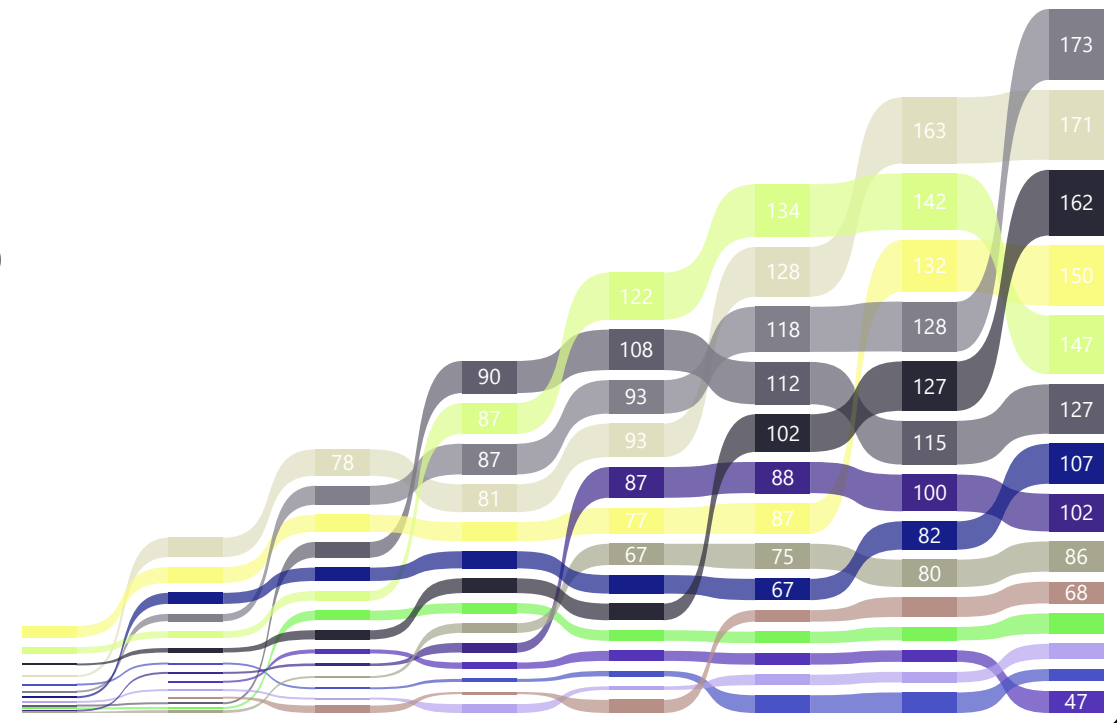

Name	1	2	3	4	5	6	7	8	Total
1 ↑ Dimitrije Spasic (A)	12	25	25	25	6	25	10	45	173
2 ↓ Alessandro Occhipinti	18	45	15	3	12	35	35	8	171
3 ↑ Tim Müller	25	6	10	12	4	45	25	35	162
4 ↓ Carsten Köllmann	45	10	3	4	15	10	45	18	150
5 ↓ Marco von Atzigen	35	1	6	45	35	12	8	5	147
6 Basil Muff (N)	6	4	45	35	18	4	3	12	127
7 ↑ Rafael Wagner	10	35	5	8	3	6	15	25	107
8 ↓ Natalia Simeon (N)	4	15	8	15	45	1	12	2	102
9 Patrick Nydegger (A)	3	3	18	18	25	8	5	6	86
10 Martin Ernst (N)	0	12	4	10	2	18	18	4	68
11 Clarissa Imoberdorf (N)	5	2	35	1	1	2	4	15	65
12 ↑ Hervé Laville (N)	8	8	1	2	10	15	0	10	54
13 ↓ Alan Marquès	0	18	12	5	8	3	0	1	47
14 Armin Riebli	15	5	2	6	5	5	6	3	47

- Alan Marquès
- Alessandro Occhipinti
- Armin Riebli
- Basil Muff (N)
- Carsten Köllmann
- Clarissa Imoberdorf (N)
- Dimitrije Spasic (A)
- Hervé Laville (N)
- Marco von Atzigen
- Martin Ernst (N)
- Natalia Simeon (N)
- Patrick Nydegger (A)
- Rafael Wagner
- Tim Müller

Name	1	%	#	2	%	#	3	%	#	4	%	#	5	%	#	6	%	#	7	%	#	8	%	#							
Alan Marquès	0	0%	13	11930	65%	4	↑	12890	70%	6	↓	8110	45%	10	↓	9840	55%	8	↑	9180	50%	12	↓	0	0%	13	↓	8100	45%	14	↓
Alessandro Occhipinti	10220	55%	4	13220	70%	1	↑	13240	70%	5	↓	6520	35%	12	↓	10290	55%	6	↑	11170	60%	2	↑	11490	60%	2	→	10000	55%	8	↓
Armin Riebli	10000	55%	5	9030	50%	10	↓	9260	50%	13	↓	8270	45%	9	↑	9260	50%	10	↓	10160	55%	10	→	8340	45%	9	↑	9100	50%	12	↓
Basil Muff (N)	7340	40%	9	8960	50%	11	↓	15880	80%	1	↑	12070	65%	2	↓	11250	60%	4	↓	9240	50%	11	↓	1870	10%	12	↓	10810	60%	6	↑
Carsten Köllmann	14790	80%	1	9980	55%	7	↓	9650	50%	12	↓	7230	40%	11	↑	10790	60%	5	↑	10940	60%	7	↓	12170	65%	1	↑	11650	65%	4	↓
Clarissa Imoberdorf (N)	6760	40%	10	7060	45%	13	↓	15160	80%	2	↑	5010	30%	14	→	7090	40%	14	→	8220	50%	13	↑	4920	30%	11	↑	11190	65%	5	↑
Dimitrije Spasic (A)	9730	55%	6	12360	70%	3	↑	14110	75%	3	→	9850	55%	3	→	9570	55%	9	↓	11070	60%	3	↑	9150	50%	7	↓	15600	85%	1	↑
Hervé Laville (N)	9030	50%	8	9960	55%	8	→	6420	35%	14	↓	6400	35%	13	↑	10010	55%	7	↑	10990	60%	5	↑	0	0%	13	↓	10030	55%	7	↑
Marco von Atzigen	11350	65%	2	4440	25%	14	↓	11300	60%	9	↑	13000	70%	1	↑	11730	65%	2	↓	10970	60%	6	↓	8570	50%	8	↓	9830	55%	10	↓
Martin Ernst (N)	0	0%	13	11500	65%	6	↑	10670	60%	11	↓	8620	50%	7	↑	7350	40%	13	↓	11040	60%	4	↑	10730	60%	4	→	9820	55%	11	↓
Natalia Simeon (N)	6730	40%	11	11550	65%	5	↑	11720	65%	8	↓	9420	55%	5	↑	12840	75%	1	↑	8050	45%	14	↓	9570	55%	6	↑	9070	50%	13	↓
Patrick Nydegger (A)	2710	15%	12	8030	45%	12	→	13750	70%	4	↑	9750	55%	4	→	11500	65%	3	↑	10730	60%	8	↓	7090	40%	10	↓	9870	55%	9	↑
Rafael Wagner	9450	55%	7	12630	70%	2	↑	11130	60%	10	↓	8580	50%	8	↑	7890	45%	12	↓	10510	60%	9	↑	10590	60%	5	↑	11880	65%	3	↑
Tim Müller	10730	60%	3	9830	55%	9	↓	12670	70%	7	↑	9180	55%	6	↑	7900	50%	11	↓	11650	70%	1	↑	11430	65%	3	↓	12840	75%	2	↑