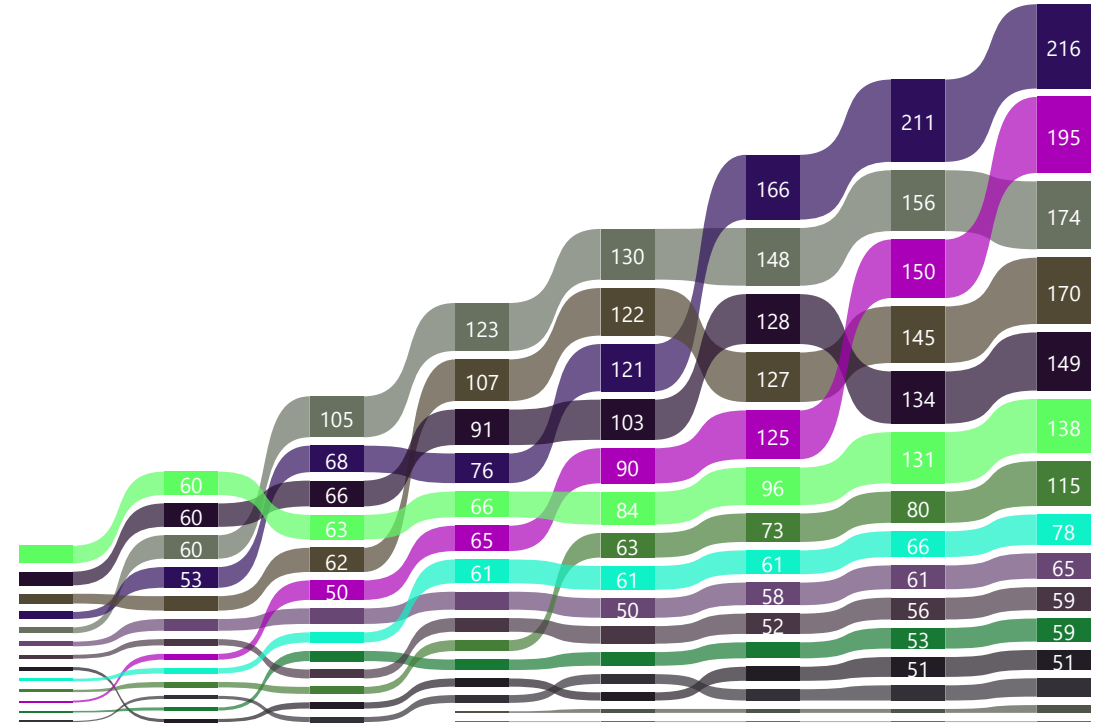

Name	1	2	3	4	5	6	7	8	Total
1 André Grossenbacher (N)	18	35	15	8	45	45	45	5	216
2 ↑ Raphael Zemp (A)	5	10	35	15	25	35	25	45	195
3 ↓ Alan Marquês (A)	15	45	45	18	7	18	8	18	174
4 Luc Gurtner (N)	25	12	25	45	15	5	18	25	170
5 Michael Röthlin	35	25	6	25	12	25	6	15	149
6 Silvia Maissen	45	15	3	3	18	12	35	7	138
7 Karin Dincic-Walcher	6	8	4	10	35	10	7	35	115
8 Thomas Tschumi	7	7	12	35	0	0	5	12	78
9 Grace Nguyen (A)	12	18	10	6	4	8	3	4	65
10 ↑ Daniela von Arx	4	4	18	1	8	6	12	6	59
11 ↓ Séverine Bertholet	10	6	7	12	10	7	4	3	59
12 Brigitte Frutiger	8	0	8	5	0	15	15	0	51
13 Elena Riebli (N)	3	5	5	7	5	4	10	8	47
14 Raphael Jaggi	0	0	0	4	6	0	0	10	20
15 Clarissa Imoberdorf	0	0	0	2	0	0	0	0	2

- Alan Marquês (A)
- André Grossenbacher (N)
- Brigitte Frutiger
- Clarissa Imoberdorf
- Daniela von Arx
- Elena Riebli (N)
- Grace Nguyen (A)
- Karin Dincic-Walcher
- Luc Gurtner (N)
- Michael Röthlin
- Raphael Jaggi
- Séverine Bertholet
- Silvia Maissen
- Thomas Tschumi

Name	1	%	#	2	%	#	3	%	#	4	%	#	5	%	#	6	%	#	7	%	#	8	%	#							
Alan Marquês (A)	9290	55%	5	12700	70%	1	↑	14100	75%	1	→	7970	45%	4	↓	5890	35%	9	↓	8620	50%	4	↑	8540	50%	8	↓	6800	45%	4	↑
André Grossenbacher (N)	9660	55%	4	12570	65%	2	↑	10950	60%	5	↓	6160	35%	8	↓	10580	60%	1	↑	11990	65%	1	→	13460	70%	1	→	4580	25%	11	↓
Brigitte Frutiger	7730	50%	8	0	0%	13	↓	9430	55%	8	↑	4630	30%	11	↓	0	0%	13	↓	6850	40%	5	↑	10330	65%	5	→	0	0%	14	↓
Clarissa Imoberdorf	0	0%	14	0	0%	13	↑	0	0%	14	↓	3420	20%	14	→	0	0%	13	↑	0	0%	13	→	0	0%	14	↓	0	0%	14	→
Daniela von Arx	5740	35%	12	5260	30%	12	→	10970	65%	4	↑	3270	20%	15	↓	6860	45%	8	↑	4040	25%	10	↓	9400	55%	6	↑	4860	30%	10	↓
Elena Riebli (N)	5590	35%	13	6800	40%	11	↑	6260	35%	11	→	5380	30%	9	↑	5330	30%	11	↓	3460	20%	12	↓	8620	50%	7	↑	5740	35%	8	↓
Grace Nguyen (A)	8790	50%	6	10490	60%	4	↑	9460	55%	7	↓	5140	30%	10	↓	4270	25%	12	↓	5430	30%	8	↑	5970	35%	13	↓	3990	25%	12	↑
Karin Dincic-Walcher	6840	40%	10	7740	45%	8	↑	5410	30%	12	↓	6430	35%	7	↑	10410	60%	2	↑	6140	35%	7	↓	8530	50%	9	↓	7950	50%	2	↑
Luc Gurtner (N)	11370	65%	3	8290	45%	6	↓	11990	65%	3	↑	10070	55%	1	↑	8400	50%	5	↓	3490	20%	11	↓	10650	60%	4	↑	6970	40%	3	↑
Michael Röthlin	11950	70%	2	10980	65%	3	↓	6440	35%	10	↓	9210	55%	3	↑	8130	45%	6	↓	10030	60%	3	↑	8120	45%	10	↓	6320	35%	5	↑
Raphael Jaggi	0	0%	14	0	0%	13	↑	0	0%	14	↓	4230	30%	12	↑	5790	40%	10	↑	0	0%	13	↓	0	0%	14	↓	5760	35%	7	↑
Raphael Zemp (A)	6050	35%	11	8020	45%	7	↑	12600	70%	2	↑	7800	45%	5	↓	9690	55%	3	↑	10510	60%	2	↑	11460	65%	3	↓	9060	55%	1	↑
Séverine Bertholet	8680	50%	7	7130	40%	10	↓	8890	50%	9	↑	7050	40%	6	↑	7950	45%	7	↓	5320	30%	9	↓	7720	45%	12	↓	2590	15%	13	↓
Silvia Maissen	13670	80%	1	9140	55%	5	↓	4910	30%	13	↓	4020	25%	13	→	8710	55%	4	↑	6560	40%	6	↓	12220	75%	2	↑	4900	35%	9	↓
Thomas Tschumi	7240	45%	9	7360	40%	9	→	10880	60%	6	↑	9680	55%	2	↑	0	0%	13	↓	0	0%	13	→	8000	45%	11	↑	5980	35%	6	↑