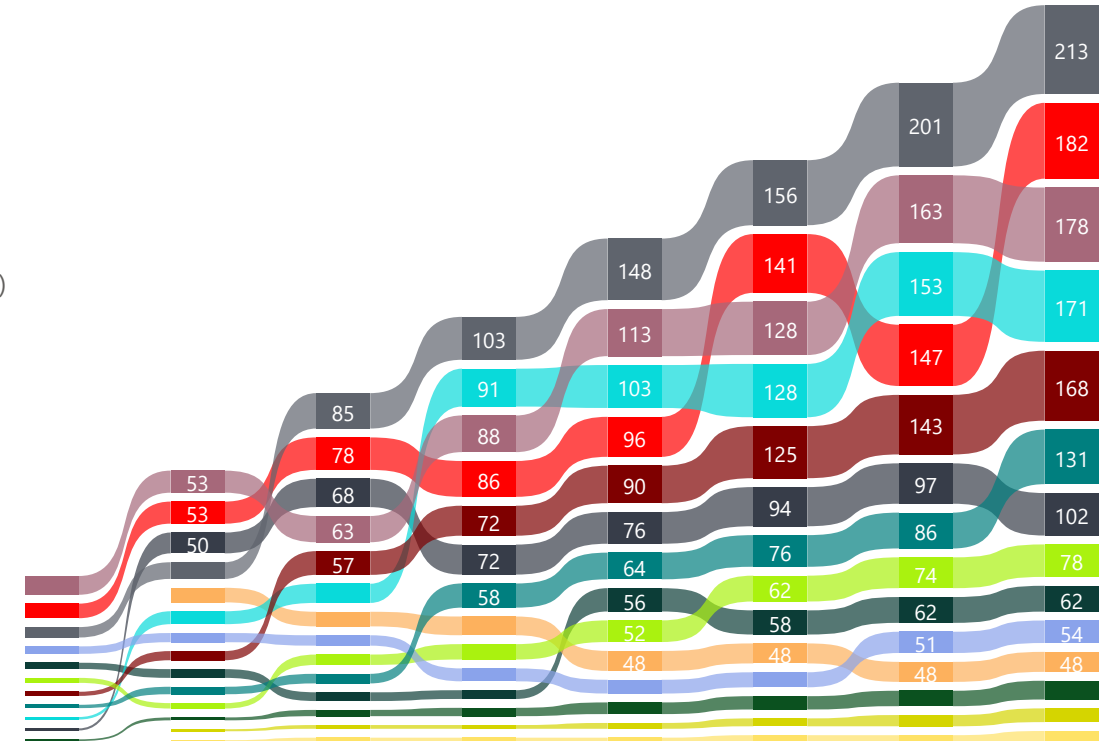

Name	1	2	3	4	5	6	7	8	Total
1 Manuel Hobiger	25	15	45	18	45	8	45	12	213
2 ↑ Alex Feist	35	18	25	8	10	45	6	35	182
3 ↓ Renate Schär (M)	45	8	10	25	25	15	35	15	178
4 ↓ Girish Chandrasekhar	6	25	15	45	12	25	25	18	171
5 Lakshmi Natarajan	10	12	35	15	18	35	18	25	168
6 ↑ Prakhar Gupta	8	10	5	35	6	12	10	45	131
7 ↓ Dominik Jordan (N)	5	45	18	4	4	18	3	5	102
8 Lars Lehmann	12	1	12	12	15	10	12	4	78
9 Andy Frei	15	6	0	0	35	2	4	0	62
10 Max Bühler	18	4	3	6	2	3	15	3	54
11 Giorgi Shalamberidze (N)	0	35	0	10	3	0	0	0	48
12 Angelo Marras (N)	4	3	8	5	8	4	5	8	45
13 Claudia Lösch	0	5	4	0	5	5	8	6	33
14 Patrick Hauck (N)	0	2	6	0	0	6	0	10	24

- Alex Feist
- Andy Frei
- Angelo Marras (N)
- Claudia Lösch
- Dominik Jordan (N)
- Giorgi Shalamberidze (N)
- Girish Chandrasekhar
- Lakshmi Natarajan
- Lars Lehmann
- Manuel Hobiger
- Max Bühler
- Patrick Hauck (N)
- Prakhar Gupta
- Renate Schär (M)

Name	1	%	#	2	%	#	3	%	#	4	%	#	5	%	#	6	%	#	7	%	#	8	%	#
Alex Feist	17790	90%	2	16030	80%	4 ↓	16350	85%	3 ↑	12440	65%	8 ↓	12660	70%	7 ↑	16950	85%	1 ↑	12880	70%	9 ↓	15550	80%	2 ↑
Andy Frei	14010	80%	5	13460	75%	9 ↓	0	0%	13 ↓	0	0%	12 ↑	15270	80%	2 ↑	5990	35%	13 ↓	10190	60%	11 ↑	0	0%	13 ↓
Angelo Marras (N)	9640	55%	11	11540	65%	12 ↓	13890	75%	8 ↑	8130	45%	10 ↓	12420	70%	8 ↑	6840	40%	11 ↓	10590	60%	10 ↑	9850	60%	8 ↑
Claudia Lösch	0	0%	12	12850	70%	10 ↑	12710	70%	11 ↓	0	0%	12 ↓	10460	60%	10 ↑	8530	50%	10 →	14000	75%	8 ↑	8710	50%	9 ↓
Dominik Jordan (N)	11330	65%	10	18280	95%	1 ↑	15560	80%	4 ↓	8090	45%	11 ↓	9550	55%	11 →	14660	90%	4 ↑	8400	50%	12 ↓	8240	50%	10 ↑
Giorgi Shalamberidze (N)	0	0%	12	16300	90%	2 ↑	0	0%	13 ↓	12820	80%	7 ↑	8590	55%	12 ↓	0	0%	14 ↓	0	0%	13 ↑	0	0%	13 →
Girish Chandrasekhar	12450	70%	9	16250	85%	3 ↑	14990	80%	5 ↓	17340	90%	1 ↑	12710	70%	6 ↓	14800	80%	3 ↑	16390	85%	3 →	14130	80%	4 ↓
Lakshmi Natarajan	13460	75%	7	15250	80%	6 ↑	17210	90%	2 ↑	14420	80%	5 ↓	13760	80%	4 ↑	16720	90%	2 ↑	15440	85%	4 ↓	14670	80%	3 ↑
Lars Lehmann	13560	75%	6	9350	55%	14 ↓	14920	80%	6 ↑	13060	75%	6 →	13750	75%	5 ↑	11590	65%	7 ↓	15070	80%	6 ↑	6990	40%	11 ↓
Manuel Hobiger	15820	85%	3	16010	85%	5 ↓	18090	90%	1 ↑	14760	80%	4 ↓	17350	85%	1 ↑	11560	65%	8 ↓	21890	100%	1 ↑	13520	75%	6 ↓
Max Bühler	15600	85%	4	12510	65%	11 ↓	11120	60%	12 ↓	11870	65%	9 ↑	7630	45%	13 ↓	6210	35%	12 ↑	15270	85%	5 ↑	6980	40%	12 ↓
Patrick Hauck (N)	0	0%	12	11520	70%	13 ↓	13620	80%	9 ↑	0	0%	12 ↓	0	0%	14 ↓	9740	65%	9 ↑	0	0%	13 ↓	11170	75%	7 ↑
Prakhar Gupta	13110	70%	8	14280	75%	7 ↑	13170	70%	10 ↓	15230	80%	2 ↑	11210	60%	9 ↓	13090	70%	6 ↑	14260	75%	7 ↓	15850	80%	1 ↑
Renate Schär (M)	19200	95%	1	14030	75%	8 ↓	14130	75%	7 ↑	14880	80%	3 ↑	15210	75%	3 →	13980	75%	5 ↓	17020	90%	2 ↑	13990	80%	5 ↓