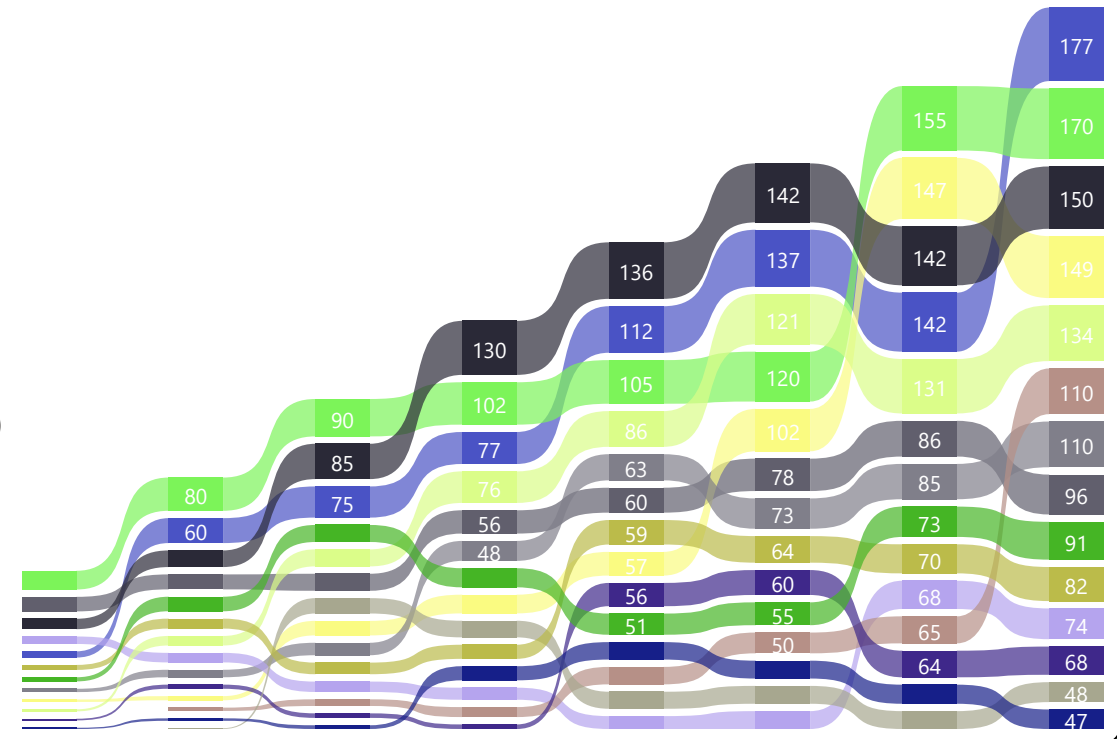

Name	1	2	3	4	5	6	7	8	Total
1 ↑ Andreas Vetter	15	45	15	2	35	25	5	35	177
2 ↓ Charlie Sarbach	45	35	10	12	3	15	35	15	170
3 Niklaus Brunner	25	15	45	45	6	6	0	8	150
4 ↓ Carsten Köllmann (A)	6	4	25	10	12	45	45	2	149
5 Lili Ninova	5	18	18	35	10	35	10	3	134
6 ↑ Manuel Blamauer (N)	0	8	8	8	18	8	15	45	110
7 Claude Anthamatten	8	10	12	18	15	10	12	25	110
8 ↓ Armin Riebli	35	1	5	15	4	18	8	10	96
9 ↓ Simon Hodel	10	25	6	5	5	4	18	18	91
10 ↓ Peter Nydegger (N)	12	12	4	6	25	5	6	12	82
11 ↓ Julian Steiner (A)	18	5	2	4	2	12	25	6	74
12 Manuela Schwegler (N)	4	6	1	0	45	4	4	4	68
13 ↑ Martina Krebs (N)	0	2	35	3	1	2	0	5	48
14 ↓ Mihajlo Nenad (N)	3	3	3	25	8	1	3	1	47

- Andreas Vetter
- Armin Riebli
- Carsten Köllmann (A)
- Charlie Sarbach
- Claude Anthamatten
- Julian Steiner (A)
- Lili Ninova
- Manuel Blamauer (N)
- Manuela Schwegler (N)
- Martina Krebs (N)
- Mihajlo Nenad (N)
- Niklaus Brunner
- Peter Nydegger (N)
- Simon Hodel

Name	1	%	#	2	%	#	3	%	#	4	%	#	5	%	#	6	%	#	7	%	#	8	%	#							
Andreas Vetter	10880	60%	5	13090	65%	1	↑	12710	70%	5	↓	5330	30%	13	↓	11320	65%	2	↑	10630	60%	3	↓	10730	60%	10	↓	11420	65%	2	↑
Armin Riebli	11720	65%	2	5570	30%	14	↓	11210	60%	10	↑	9230	50%	5	↑	7960	45%	11	↓	10020	55%	4	↑	10990	60%	8	↓	8190	45%	7	↑
Carsten Köllmann (A)	9080	55%	9	7140	40%	11	↓	12970	70%	3	↑	8240	45%	7	↓	9600	55%	6	↑	13840	75%	1	↑	14350	80%	1	→	4460	25%	13	↓
Charlie Sarbach	14000	75%	1	11800	65%	2	↓	12220	65%	7	↓	9120	50%	6	↑	7880	45%	12	↓	9950	55%	5	↑	13470	75%	2	↑	8690	50%	5	↓
Claude Anthamatten	9510	55%	8	10240	60%	7	↑	12550	70%	6	↑	9370	55%	4	↑	10080	60%	5	↓	9110	55%	7	↓	11940	70%	6	↑	10990	65%	3	↑
Julian Steiner (A)	10970	65%	4	7180	40%	10	↓	9130	50%	13	↓	7070	40%	11	↑	7870	45%	13	↓	9540	55%	6	↑	13450	75%	3	↑	6770	40%	9	↓
Lili Ninova	8450	55%	10	10920	65%	4	↑	12870	75%	4	→	10250	65%	2	↑	9380	60%	7	↓	10680	65%	2	↑	11340	70%	7	↓	4750	30%	12	↓
Manuel Blamauer (N)	0	0%	13	9610	55%	8	↑	11710	65%	8	→	8110	45%	8	→	10390	60%	4	↑	8670	50%	8	↓	12550	70%	5	↑	12110	70%	1	↑
Manuela Schwegler (N)	6550	40%	11	7310	40%	9	↑	7200	40%	14	↓	0	0%	14	→	12210	70%	1	↑	7230	40%	11	↓	10300	60%	11	→	5240	30%	11	→
Martina Krebs (N)	0	0%	13	6120	35%	13	→	14260	75%	2	↑	6150	35%	12	↓	7020	40%	14	↓	5970	35%	13	↑	0	0%	13	→	5960	35%	10	↑
Mihajlo Nenad (N)	5380	35%	12	6960	40%	12	→	9550	55%	12	→	9520	60%	3	↑	9270	55%	8	↓	4270	25%	14	↓	9830	60%	12	↑	3820	25%	14	↓
Niklaus Brunner	11380	65%	3	10710	60%	5	↓	15190	80%	1	↑	10430	60%	1	→	8270	50%	9	↓	7850	45%	9	→	0	0%	13	↓	6930	40%	8	↑
Peter Nydegger (N)	10640	65%	6	10700	60%	6	→	9590	55%	11	↓	7630	45%	9	↑	10740	65%	3	↑	7490	45%	10	↓	10830	65%	9	↑	8500	50%	6	↑
Simon Hodel	10300	60%	7	11020	60%	3	↑	11510	65%	9	↓	7110	40%	10	↓	8260	50%	10	→	7230	40%	11	↓	13380	75%	4	↑	9100	55%	4	→