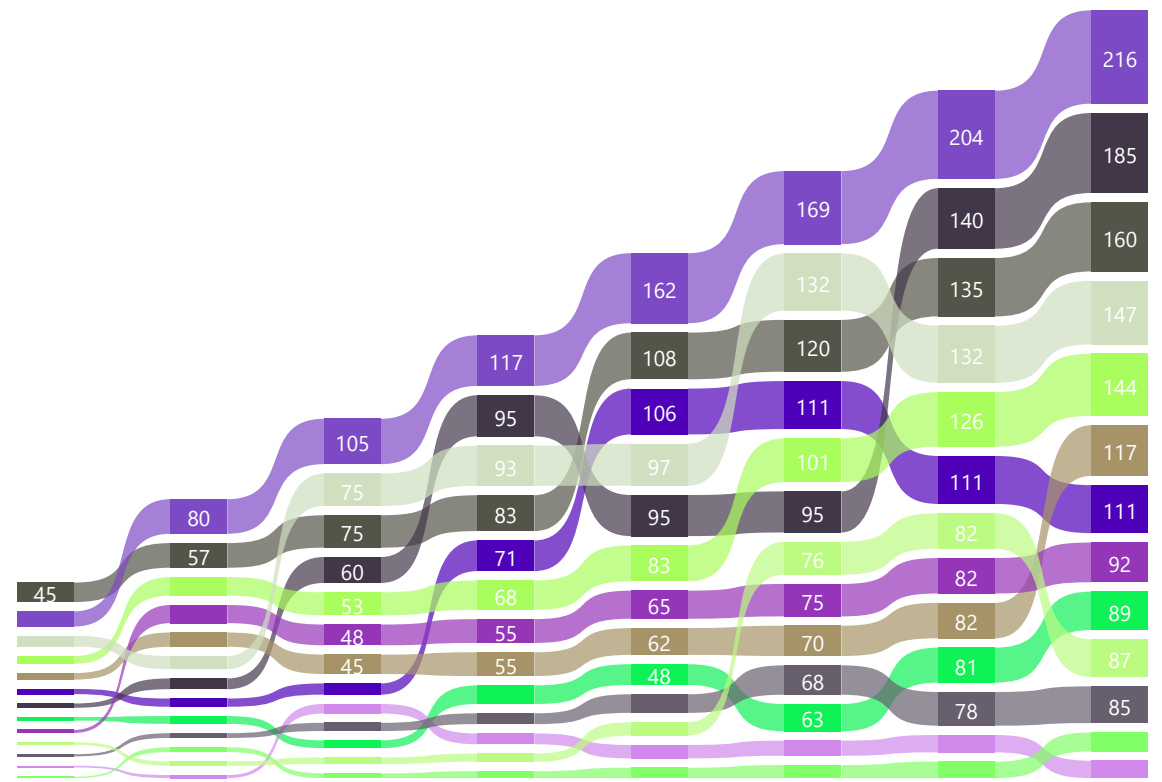

Name	1	2	3	4	5	6	7	8	Total
1 Reto Ghezzi (A)	35	45	25	12	45	7	35	12	216
2 Christine Ryser	10	15	35	35	0	0	45	45	185
3 Annatina Reinhard	45	12	18	8	25	12	15	25	160
4 Ramon Lock	25	5	45	18	4	35	0	15	147
5 Denise Feer	18	25	10	15	15	18	25	18	144
6 ↑ Lukas Schnider (A)	15	18	12	10	7	8	12	35	117
7 ↓ Annkathrin Schmidli	12	7	7	45	35	5	0	0	111
8 ↑ Philipp Küng	7	35	6	7	10	10	7	10	92
9 ↑ Isabelle Hayoz	8	10	0	25	5	15	18	8	89
10 ↓ Sandro Pichler	6	4	5	4	12	45	6	5	87
11 Roland Bäbi	5	6	8	6	18	25	10	7	85
12 ↑ Julian Purtschert	3	8	0	5	8	6	8	6	44
13 ↓ Judith Pfister	4	3	15	3	6	4	5	0	40
14 Joël Prêtre	0	0	0	0	0	0	0	0	0
14 Sarah Kuhn (A)	0	0	0	0	0	0	0	0	0

- Annatina Reinhard
- Annkathrin Schmidli
- Christine Ryser
- Denise Feer
- Isabelle Hayoz
- Joël Prêtre
- Judith Pfister
- Julian Purtschert
- Lukas Schnider (A)
- Philipp Küng
- Ramon Lock
- Reto Ghezzi (A)
- Roland Bäbi
- Sandro Pichler
- Sarah Kuhn (A)

Name	1	%	#	2	%	#	3	%	#	4	%	#	5	%	#	6	%	#	7	%	#	8	%	#
Annatina Reinhard	13250	75%	1	8880	50%	6 ↓	10150	55%	4 ↑	7110	40%	8 ↓	8950	50%	3 ↑	6220	35%	6 ↓	9870	55%	5 ↑	6690	40%	3 ↑
Annkathrin Schmidli	9470	55%	6	7360	40%	9 ↓	7200	40%	9 →	9060	50%	1 ↑	9700	55%	2 ↓	3640	20%	11 ↓	0	0%	12 ↓	0	0%	12 →
Christine Ryser	9120	55%	7	9070	50%	5 ↑	12960	70%	2 ↑	8940	50%	2 →	0	0%	13 ↓	0	0%	13 →	14240	80%	1 ↑	8760	50%	1 →
Denise Feer	10300	60%	4	9920	55%	3 ↑	9260	60%	7 ↓	7780	45%	5 ↑	8280	55%	5 →	7860	45%	4 ↑	11110	65%	3 ↑	6620	40%	4 ↓
Isabelle Hayoz	8560	55%	8	7640	45%	7 ↑	0	0%	12 ↓	8640	55%	3 ↑	5770	40%	11 ↓	7080	45%	5 ↑	9890	65%	4 ↑	4950	35%	8 ↓
Joël Prêtre	0	0%	14	0	0%	14 →	0	0%	12 ↑	0	0%	14 ↓	0	0%	13 ↑	0	0%	13 →	0	0%	12 ↑	0	0%	12 →
Judith Pfister	4350	25%	12	2750	15%	13 ↓	9930	55%	5 ↑	910	5%	13 ↓	6090	35%	10 ↑	880	5%	12 ↓	2670	15%	11 ↑	0	0%	12 ↓
Julian Purtschert	2650	15%	13	7370	40%	8 ↑	0	0%	12 ↓	5560	30%	11 ↑	6460	35%	8 ↑	3770	20%	10 ↓	6440	35%	8 ↑	3690	20%	10 ↓
Lukas Schnider (A)	10070	60%	5	9460	55%	4 ↑	9820	55%	6 ↓	7260	40%	7 ↓	6140	35%	9 ↓	5410	30%	8 ↑	9010	50%	6 ↑	7920	45%	2 ↑
Philipp Küng	6860	40%	9	10320	60%	2 ↑	7070	40%	10 ↓	6950	40%	9 ↑	7470	45%	7 ↑	5760	35%	7 →	4990	30%	9 ↓	5140	30%	7 ↑
Ramon Lock	11310	65%	3	7180	40%	11 ↓	15180	80%	1 ↑	8090	45%	4 ↓	5330	30%	12 ↓	9900	55%	2 ↑	0	0%	12 ↓	6170	35%	5 ↑
Reto Ghezzi (A)	11430	65%	2	13910	80%	1 ↑	10170	55%	3 ↓	7350	40%	6 ↓	10640	60%	1 ↑	5220	30%	9 ↓	12620	70%	2 ↑	6000	35%	6 ↓
Roland Bäbi	4380	25%	11	7230	40%	10 ↑	9070	50%	8 ↑	6340	35%	10 ↓	8620	50%	4 ↑	7870	45%	3 ↑	8010	45%	7 ↓	4350	25%	9 ↓
Sandro Pichler	6170	35%	10	5100	30%	12 ↓	6300	35%	11 ↑	3550	20%	12 ↓	8210	55%	6 ↑	10160	60%	1 ↑	4920	30%	10 ↓	3490	20%	11 ↓
Sarah Kuhn (A)	0	0%	14	0	0%	14 →	0	0%	12 ↑	0	0%	14 ↓	0	0%	13 ↑	0	0%	13 →	0	0%	12 ↑	0	0%	12 →