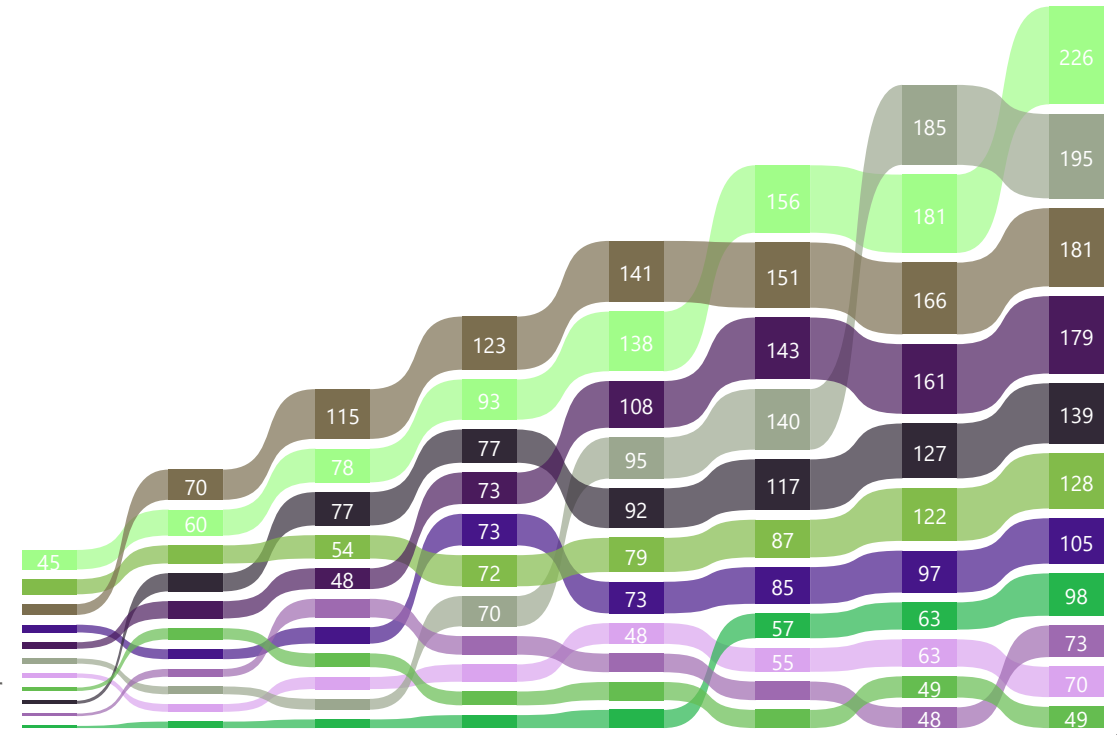

Name	1	2	3	4	5	6	7	8	Total
1 ↑ Bettina Loos Gadmer	45	15	18	15	45	18	25	45	226
2 ↓ Hervé Laville	12	6	7	45	25	45	45	10	195
3 Theo Stalder (A)	25	45	45	8	18	10	15	15	181
4 Therese Elisabeth Müller	15	25	8	25	35	35	18	18	179
5 Lukas Heutschi (A)	7	35	35	0	15	25	10	12	139
6 Marco Gadmer	35	7	12	18	7	8	35	6	128
7 Janick Wetterwald	18	5	15	35	0	12	12	8	105
8 Martina Rohrer	5	10	5	10	12	15	6	35	98
9 ↑ Rahel Püschel	6	12	25	0	0	0	5	25	73
10 ↓ Beatrice Epper	10	8	10	12	8	7	8	7	70
11 ↓ Roger Scherrer	8	18	6	0	10	0	7	0	49
12 Beat Steiner (N)	0	0	0	0	0	0	0	0	0
12 Daniel Abächerli	0	0	0	0	0	0	0	0	0
12 Dunja Wüthrich	0	0	0	0	0	0	0	0	0
12 Patrik Schär (A)	0	0	0	0	0	0	0	0	0

- Beat Steiner (N)
- Beatrice Epper
- Bettina Loos Gadmer
- Daniel Abächerli
- Dunja Wüthrich
- Hervé Laville
- Janick Wetterwald
- Lukas Heutschi (A)
- Marco Gadmer
- Martina Rohrer
- Patrik Schär (A)
- Rahel Püschel
- Roger Scherrer
- Theo Stalder (A)
- Therese Elisabeth Müller

Name	1	%	#	2	%	#	3	%	#	4	%	#	5	%	#	6	%	#	7	%	#	8	%	#							
Beat Steiner (N)	0	0%	12	0	0%	12	→	0	0%	12	→	0	0%	10	↓	0	0%	10	→	0	0%	12	↓	0	0%	11	↑				
Beatrice Epper	8150	55%	7	5890	35%	8	↓	7990	50%	7	↑	5590	35%	6	↑	5880	45%	8	↓	2920	20%	9	↓	6910	45%	8	↑	5250	35%	9	↓
Bettina Loos Gadmer	11280	65%	1	7130	40%	5	↓	9010	50%	4	↑	6350	35%	5	↓	10560	60%	1	↑	6010	35%	4	↓	9940	55%	3	↑	7310	40%	1	↑
Daniel Abächerli	0	0%	12	0	0%	12	→	0	0%	12	→	0	0%	9	↑	0	0%	10	↓	0	0%	10	→	0	0%	12	↓	0	0%	11	↑
Dunja Wüthrich	0	0%	12	0	0%	12	→	0	0%	12	→	0	0%	9	↑	0	0%	10	↓	0	0%	10	→	0	0%	12	↓	0	0%	11	↑
Hervé Laville	9350	55%	6	4600	25%	10	↓	7140	40%	9	↑	9120	50%	1	↑	9500	55%	3	↓	8220	45%	1	↑	10560	60%	1	→	6180	35%	7	↓
Janick Wetterwald	10690	65%	4	4520	25%	11	↓	8820	50%	5	↑	8000	45%	2	↑	0	0%	10	↓	5250	30%	6	↑	7420	40%	6	→	6090	35%	8	↓
Lukas Heutschi (A)	8020	45%	9	11060	60%	2	↑	12200	65%	2	→	0	0%	9	↓	8460	50%	5	↑	7130	40%	3	↑	7220	40%	7	↓	6240	35%	6	↑
Marco Gadmer	11220	60%	2	5610	30%	9	↓	8400	45%	6	↑	6450	35%	4	↑	4200	25%	9	↓	4570	25%	8	↑	9960	55%	2	↑	4450	25%	10	↓
Martina Rohrer	4490	25%	11	6070	35%	7	↑	3650	20%	11	↓	4510	25%	7	↑	7260	45%	6	↑	5590	35%	5	↑	6070	35%	10	↓	7050	40%	2	↑
Patrik Schär (A)	0	0%	12	0	0%	12	→	0	0%	12	→	0	0%	10	↓	0	0%	10	→	0	0%	10	→	0	0%	12	↓	0	0%	11	↑
Rahel Püschel	5560	35%	10	7080	40%	6	↑	9130	60%	3	↑	0	0%	9	↓	0	0%	10	↓	0	0%	10	→	3770	25%	11	↓	7010	45%	3	↑
Roger Scherrer	8080	45%	8	7310	40%	4	↑	6380	35%	10	↓	0	0%	9	↑	6170	35%	7	↑	0	0%	10	↓	6540	35%	9	↑	0	0%	11	↓
Theo Stalder (A)	11100	70%	3	11250	65%	1	↑	13010	75%	1	→	3940	25%	8	↓	8480	50%	4	↑	5000	30%	7	↓	8030	50%	5	↑	6710	40%	5	→
Therese Elisabeth Müller	9520	55%	5	8950	50%	3	↑	7290	40%	8	↓	6840	40%	3	↑	10440	60%	2	↑	8070	45%	2	→	8900	50%	4	↓	6790	40%	4	→