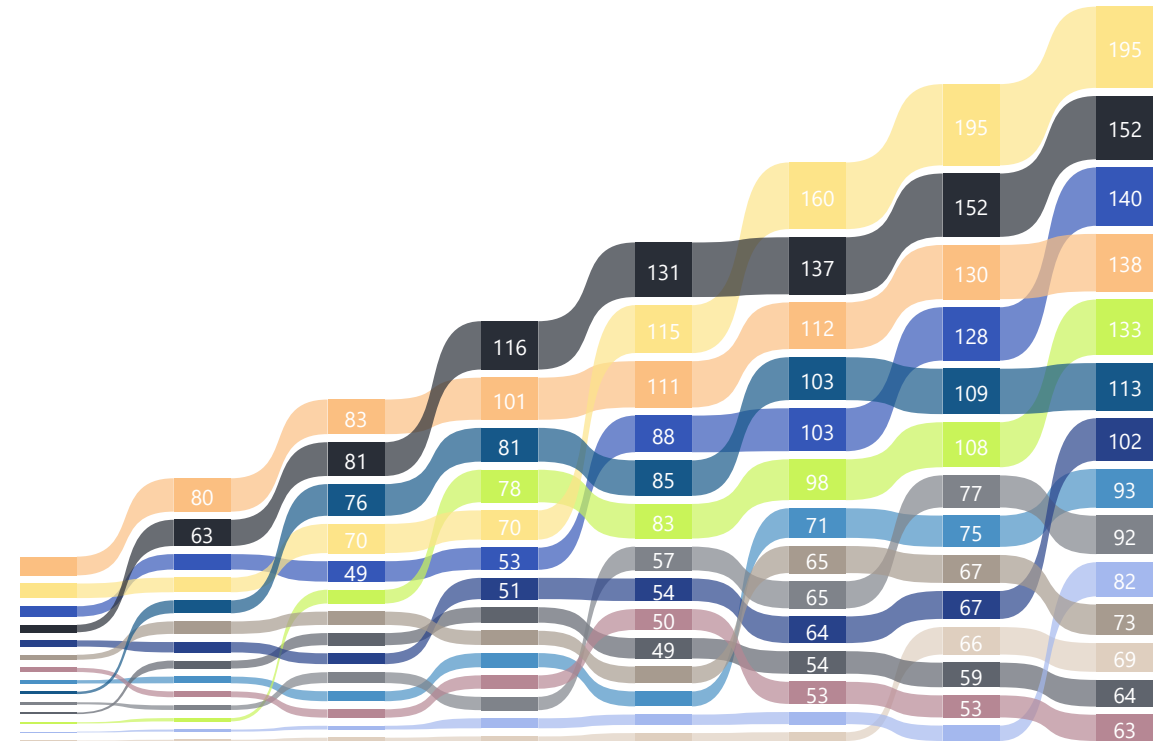

Name	1	2	3	4	5	6	7	8	Total
1 Philipp Rohrer (A)	35	0	35	0	45	45	35	0	195
2 Simon Luck	18	45	18	35	15	6	15	0	152
3 ↑ Andrin Altherr	25	12	12	4	35	15	25	12	140
4 ↓ Marco Hauser (N)	45	35	3	18	10	1	18	8	138
5 ↑ Markus Klein (A)	3	5	25	45	5	15	10	25	133
6 ↓ Samuel Felder	6	25	45	5	4	18	6	4	113
7 ↑ Rolf Markwalder (N)	15	10	1	25	3	10	3	35	102
8 Gabor Szucs	8	8	8	10	2	35	4	18	93
9 ↓ Markus Walser (A)	5	6	15	6	25	8	12	15	92
10 ↑ Matthias Lauper	2	3	4	15	1	4	8	45	82
11 ↓ Rolf Schneebeli (N)	12	18	2	2	6	25	2	6	73
12 ↓ Christian Müller (N)	1	2	5	3	8	2	45	3	69
13 ↓ Marco Haller	4	15	10	8	12	5	5	5	64
14 ↓ Rebekka Holzer (N)	10	4	6	12	18	3	0	10	63

- Andrin Altherr
- Christian Müller (N)
- Gabor Szucs
- Marco Haller
- Marco Hauser (N)
- Markus Klein (A)
- Markus Walser (A)
- Matthias Lauper
- Philipp Rohrer (A)
- Rebekka Holzer (N)
- Rolf Markwalder (N)
- Rolf Schneebeli (N)
- Samuel Felder
- Simon Luck

Name	1	%	#	2	%	#	3	%	#	4	%	#	5	%	#	6	%	#	7	%	#	8	%	#
Andrin Altherr	14150	75%	3	12080	65%	6 ↓	13020	70%	6 →	8090	45%	11 ↓	12370	70%	2 ↑	10350	60%	5 ↓	14100	80%	3 ↑	9510	55%	6 ↓
Christian Müller (N)	9340	55%	14	8080	45%	13 ↑	11520	65%	10 ↑	7170	40%	12 ↓	10300	60%	8 ↑	6120	35%	13 ↓	14290	80%	1 ↑	5870	35%	12 ↓
Gabor Szucs	12390	75%	8	11770	65%	8 →	12030	65%	8 →	10820	60%	7 ↑	8370	50%	13 ↓	10770	60%	2 ↑	10900	60%	11 ↓	10290	60%	4 ↑
Marco Haller	11190	65%	11	12620	70%	5 ↑	12740	70%	7 ↓	9780	55%	8 ↓	10450	60%	6 ↑	8530	50%	10 ↓	11310	65%	10 →	7650	45%	10 →
Marco Hauser (N)	15080	80%	1	13640	75%	2 ↓	10840	60%	12 ↓	11880	70%	4 ↑	10400	60%	7 ↓	5830	35%	14 ↓	14060	80%	4 ↑	8910	60%	8 ↓
Markus Klein (A)	10580	60%	12	11710	65%	10 ↑	14920	80%	3 ↑	13630	75%	1 ↑	9550	55%	10 ↓	10350	60%	5 ↑	12610	70%	7 ↓	10300	60%	3 ↑
Markus Walser (A)	11520	65%	10	11740	60%	9 ↑	13050	70%	5 ↑	9000	50%	9 ↓	11680	65%	3 ↑	9080	50%	8 ↓	12910	70%	6 ↑	10240	60%	5 ↑
Matthias Lauper	10150	60%	13	8850	50%	12 ↑	11250	60%	11 ↑	11340	65%	5 ↑	7470	50%	14 ↓	7650	50%	11 ↑	12210	70%	8 ↑	13290	85%	1 ↑
Philipp Rohrer (A)	14560	80%	2	0	0%	14 ↓	16440	85%	2 ↑	0	0%	14	12770	70%	1 ↑	11650	65%	1 →	14230	75%	2 ↓	0	0%	13 ↓
Rebekka Holzer (N)	13100	80%	7	9920	55%	11 ↓	11610	70%	9 ↑	10950	70%	6 ↑	11600	70%	4 ↑	7500	50%	12 ↓	0	0%	14 ↓	9120	55%	7 ↑
Rolf Markwalder (N)	13490	80%	5	12050	70%	7 ↓	8890	50%	14 ↓	12420	75%	3 ↑	8800	60%	12 ↓	9800	60%	7 ↑	10800	70%	12 ↓	11200	70%	2 ↑
Rolf Schneebeli (N)	13310	75%	6	12960	70%	4 ↑	10150	55%	13 ↓	4400	25%	13 →	9600	55%	9 ↑	10710	60%	3 ↑	10740	60%	13 ↓	8830	50%	9 ↑
Samuel Felder	12190	70%	9	13110	70%	3 ↑	17520	90%	1 ↑	8970	50%	10 ↓	9530	55%	11 ↓	10390	60%	4 ↑	11570	65%	9 ↓	6010	35%	11 ↓
Simon Luck	13880	80%	4	14480	80%	1 ↑	13600	75%	4 ↓	12600	75%	2 ↑	11210	65%	5 ↓	8580	50%	9 ↓	13570	75%	5 ↑	0	0%	13 ↓