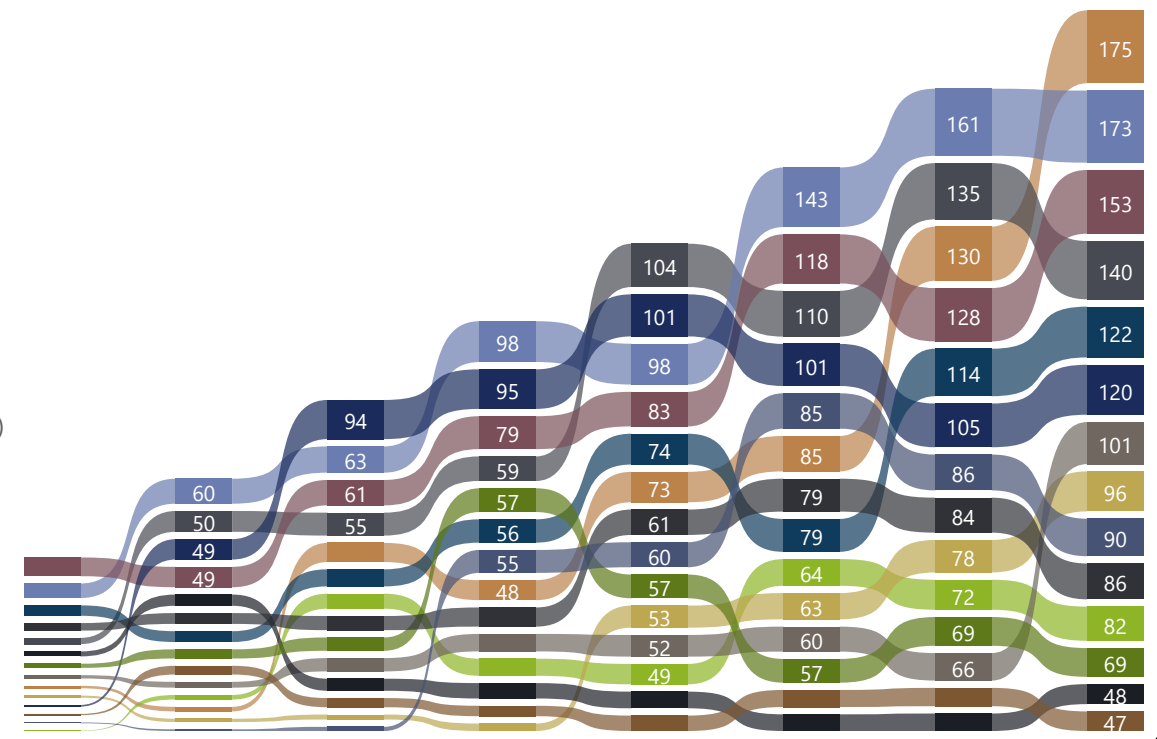

Name	1	2	3	4	5	6	7	8	Total
1 ↑ Andreas Egger	6	5	35	2	25	12	45	45	175
2 ↓ Eva Keller	35	25	3	35	0	45	18	12	173
3 ↑ Lucas Orellano	45	4	12	18	4	35	10	25	153
4 ↓ Daniel Hasler	15	35	5	4	45	6	25	5	140
5 Monika Sarbach (N)	25	1	15	15	18	5	35	8	122
6 Melk von Flüe	4	45	45	1	6	0	4	15	120
7 ↑ Michael Sauer	8	6	18	10	10	8	6	35	101
8 ↑ Hans Minder (A)	5	3	4	6	35	10	15	18	96
9 ↓ Tizian Zumthurm	2	2	6	45	5	25	1	4	90
10 ↓ Till Odermatt (N)	18	8	8	12	15	18	5	2	86
11 ↓ Barbara Fritschi	1	10	25	5	8	15	8	10	82
12 ↓ Regina Markert (N)	10	12	10	25	0	0	12	0	69
13 ↑ Nicole Büchi (N)	12	15	2	8	3	0	2	6	48
14 ↓ Patrick Zellweger	3	18	1	3	12	4	3	3	47

- Andreas Egger
- Barbara Fritschi
- Daniel Hasler
- Eva Keller
- Hans Minder (A)
- Lucas Orellano
- Melk von Flüe
- Michael Sauer
- Monika Sarbach (N)
- Nicole Büchi (N)
- Patrick Zellweger
- Regina Markert (N)
- Till Odermatt (N)
- Tizian Zumthurm

Name	1	%	#	2	%	#	3	%	#	4	%	#	5	%	#	6	%	#	7	%	#	8	%	#							
Andreas Egger	11360	65%	9	11550	65%	10	↓	15360	80%	2	↑	7220	40%	13	↓	11690	65%	3	↑	8870	50%	6	↓	16820	90%	1	↑	10710	60%	1	→
Barbara Fritschi	7930	45%	14	12540	65%	7	↑	13610	75%	3	↑	8740	50%	10	↓	9820	55%	8	↑	9860	55%	5	↑	12050	65%	8	↓	7010	40%	7	↑
Daniel Hasler	12320	70%	5	14860	80%	2	↑	11750	65%	10	↓	7750	45%	11	↓	15100	85%	1	↑	7140	40%	9	↓	14410	80%	3	↑	6780	40%	10	↓
Eva Keller	13410	75%	2	14690	80%	3	↓	10960	60%	12	↓	10880	60%	2	↑	0	0%	13	↓	10970	60%	1	↑	14080	75%	4	↓	7590	45%	6	↓
Hans Minder (A)	11150	65%	10	10640	60%	12	↓	11360	65%	11	↑	9780	55%	9	↑	12650	75%	2	↑	7550	45%	7	↓	13730	75%	5	↑	8510	50%	4	↑
Lucas Orellano	13710	75%	1	11340	60%	11	↓	12730	70%	6	↑	10750	60%	4	↑	9010	50%	11	↓	10890	60%	2	↑	12070	65%	7	↓	9540	55%	3	↑
Melk von Flüe	10960	60%	11	15110	80%	1	↑	16930	80%	1	→	6500	35%	14		9800	55%	9	↑	0	0%	12	↓	10680	60%	11	↑	8330	45%	5	↑
Michael Sauer	11580	65%	8	11910	65%	9	↓	13070	70%	4	↑	10330	55%	7	↓	9850	55%	7	→	7240	40%	8	↓	11720	65%	9	↓	10440	60%	2	↑
Monika Sarbach (N)	13300	75%	3	8890	50%	14	↓	12940	70%	5	↑	10740	60%	5	→	11600	65%	4	↑	5410	30%	10	↓	14460	75%	2	↑	6900	40%	8	↓
Nicole Büchi (N)	12190	70%	6	14080	75%	5	↑	9850	55%	13	↓	9790	55%	8	↑	8650	50%	12	↓	0	0%	12	→	8660	50%	13	↓	6830	40%	9	↑
Patrick Zellweger	10890	60%	12	14470	75%	4	↑	8340	45%	14	↓	7270	40%	12	↑	10290	60%	6	↑	5360	30%	11	↓	10070	55%	12	↓	6160	35%	12	→
Regina Markert (N)	11650	65%	7	13070	70%	6	↑	11920	65%	7	↓	10870	60%	3	↑	0	0%	13	↓	0	0%	12	↑	12280	65%	6	↑	0	0%	14	↓
Till Odermatt (N)	13000	75%	4	12360	65%	8	↓	11870	65%	8	→	10510	60%	6	↑	10460	60%	5	↑	10460	60%	4	↑	11610	65%	10	↓	6070	35%	13	↓
Tizian Zumthurm	9670	55%	13	10440	55%	13	→	11800	65%	9	↑	10980	60%	1	↑	9210	55%	10	↓	10560	60%	3	↑	8020	45%	14	↓	6720	40%	11	↑