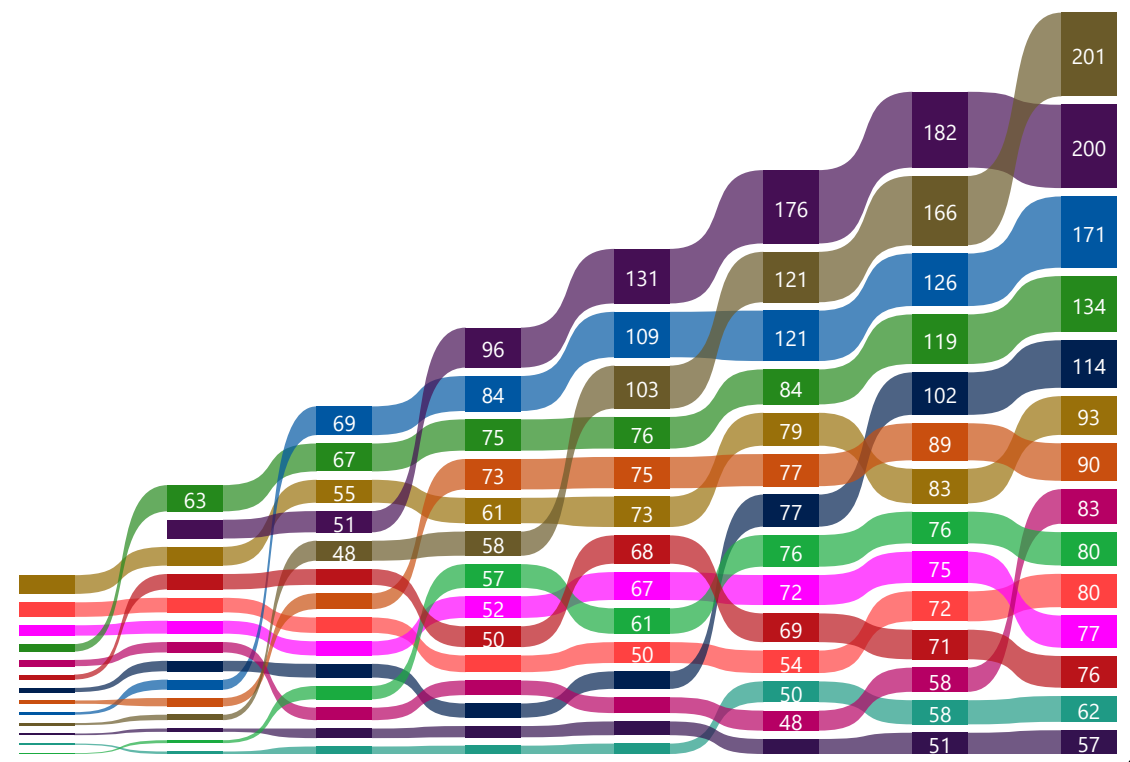

Name	1	2	3	4	5	6	7	8	Total
1 ↑ Thomas Bollmann	5	8	35	10	45	18	45	35	201
2 ↓ Renato Carlotti (A)	0	45	6	45	35	45	6	18	200
3 Patrick Kreis	6	18	45	15	25	12	5	45	171
4 Manuel Feer (A)	18	45	4	8	1	8	35	15	134
5 Paul Roger Ratcliffe (N)	10	15	8	1	8	35	25	12	114
6 ↑ Andi Stolz	45	0	10	6	12	6	4	10	93
7 ↓ Philippe Steiner (A)	8	12	18	35	2	2	12	1	90
8 ↑ Richard Lattmann (N)	15	10	5	5	3	10	10	25	83
9 ↑ Carl Drechsel (N)	35	0	2	3	10	4	18	8	80
10 ↓ Thomas Wälchli	2	5	25	25	4	15	0	4	80
11 ↓ Daniel Kunz	25	6	3	18	15	5	3	2	77
12 ↓ Tobias Specht	12	25	1	12	18	1	2	5	76
13 David Schärli (N)	3	3	12	2	5	25	8	4	62
14 Roger Schneble	4	4	15	4	6	3	15	6	57

- Andi Stolz
- Carl Drechsel (N)
- Daniel Kunz
- David Schärli (N)
- Manuel Feer (A)
- Patrick Kreis
- Paul Roger Ratcliffe (N)
- Philippe Steiner (A)
- Renato Carlotti (A)
- Richard Lattmann (N)
- Roger Schneble
- Thomas Bollmann
- Thomas Wälchli
- Tobias Specht

Name	1	%	#	2	%	#	3	%	#	4	%	#	5	%	#	6	%	#	7	%	#	8	%	#							
Andi Stolz	14900	75%	1	0	0%	13	↓	14160	75%	7	↑	10390	55%	9	↓	11710	65%	6	↑	9120	50%	9	↓	11910	65%	11	↓	11470	65%	7	↑
Carl Drechsel (N)	14140	75%	2	0	0%	13	↓	10090	55%	13	→	9040	50%	12	↑	11110	65%	7	↑	9020	50%	11	↓	14200	80%	4	↑	10670	60%	8	↓
Daniel Kunz	13730	75%	3	10970	60%	9	↓	11800	65%	12	↓	11900	65%	4	↑	11790	65%	5	↓	9040	50%	10	↓	10270	55%	12	↓	8980	50%	13	↓
David Schärli (N)	7970	50%	12	9070	50%	12	→	14210	80%	6	↑	9010	50%	13	↓	9270	55%	10	↑	12630	70%	3	↑	12710	70%	8	↓	9120	55%	11	↓
Manuel Feer (A)	13550	75%	4	15830	85%	1	↑	12410	70%	11	↓	10550	60%	8	↑	6980	40%	14	↓	9620	55%	8	↑	15520	85%	2	↑	13150	75%	5	↓
Patrick Kreis	10560	60%	9	13280	75%	4	↑	17050	85%	1	↑	11440	65%	5	↓	11880	70%	3	↑	9780	55%	6	↓	12240	70%	10	↓	16100	85%	1	↑
Paul Roger Ratcliffe (N)	11040	60%	7	12950	70%	5	↑	12980	70%	8	↓	7300	40%	14	↓	10860	60%	8	↑	12810	70%	2	↑	15070	80%	3	↓	11510	65%	6	↓
Philippe Steiner (A)	10610	60%	8	11960	65%	6	↑	15920	80%	4	↑	12830	70%	2	↑	8020	45%	13	↓	7270	40%	13	→	13700	75%	6	↑	8950	50%	14	↓
Renato Carlotti (A)	0	0%	14	15830	90%	1	↑	12810	70%	9	↓	13450	75%	1	↑	12650	70%	2	↓	14100	80%	1	↑	12600	70%	9	↓	13700	80%	4	↑
Richard Lattmann (N)	12650	70%	5	11270	65%	7	↓	12530	70%	10	↓	9660	60%	10	→	8400	45%	12	↓	9760	55%	7	↑	13190	70%	7	→	13900	80%	3	↑
Roger Schneble	9780	55%	11	9230	50%	11	→	15380	80%	5	↑	9510	55%	11	↓	9660	55%	9	↑	8000	45%	12	↓	13750	75%	5	↑	10630	60%	9	↓
Thomas Bollmann	10150	55%	10	11070	60%	8	↑	16570	80%	2	↑	10960	60%	7	↓	13890	75%	1	↑	10980	60%	4	↓	16040	85%	1	↑	14540	80%	2	↓
Thomas Wälchli	7820	45%	13	9250	55%	10	↑	16280	85%	3	↑	12250	75%	3	→	9170	55%	11	↓	10430	60%	5	↑	0	0%	14	↓	9120	55%	11	↑
Tobias Specht	11140	65%	6	14640	80%	3	↑	9880	55%	14	↓	11230	65%	6	↑	11800	65%	4	↑	6840	40%	14	↓	8080	50%	13	↑	9160	60%	10	↑