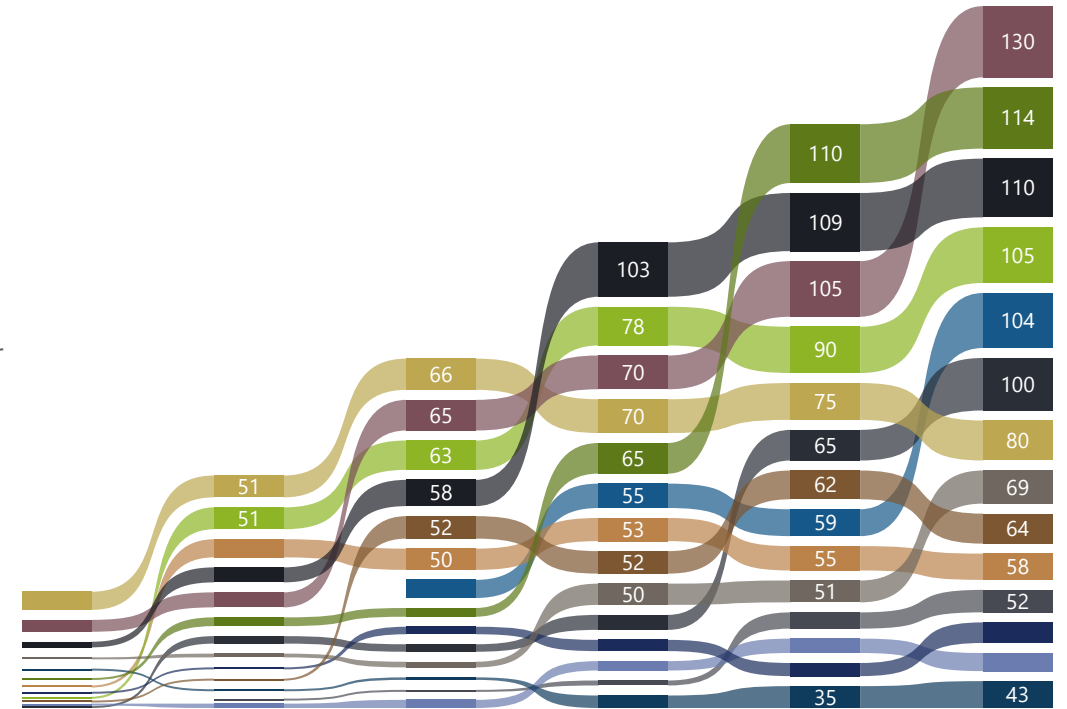

Name	1	2	3	4	5	6	7	8	Total
1 ↑ Mariann Grunder Glatzfelder	35	5	25	5	35	25			130
2 ↓ Simon Hodel	12	18	0	35	45	4			114
3 ↓ Raphael Zemp (A)	25	15	18	45	6	1			110
4 Christian Brunner (N)	6	45	12	15	12	15			105
5 ↑ André Marquès	0	0	45	10	4	45			104
6 Athena Meier (N)	3	25	0	12	25	35			100
7 ↓ Esther Lagler (N)	45	6	15	4	5	5			80
8 ↑ Patrick Zellweger (A)	18	4	3	25	1	18			69
9 ↓ Roman Walser	5	12	35	0	10	2			64
10 ↓ Bettina Loos Gadmer (N)	10	35	5	3	2	3			58
11 Christine Ryser	0	8	8	8	18	10			52
12 ↑ Moritz Krebs (N)	8	10	10	6	3	12			49
13 ↓ David Naef	4	3	6	18	8	6			45
14 Peter Staub (N)	15	0	5	0	15	8			43

- André Marquès
- Athena Meier (N)
- Bettina Loos Gadmer (N)
- Christian Brunner (N)
- Christine Ryser
- David Naef
- Esther Lagler (N)
- Mariann Grunder Glatzfelder
- Moritz Krebs (N)
- Patrick Zellweger (A)
- Peter Staub (N)
- Raphael Zemp (A)
- Roman Walser
- Simon Hodel

Name	1	%	#	2	%	#	3	%	#	4	%	#	5	%	#	6	%	#	7	%	#	8	%	#	
André Marquès	0	0%	13	0	0%	13	→	12990	70%	1	↑	9090	55%	7	↓	8680	50%	11	↓	16310	85%	1	↑		
Athena Meier (N)	6240	35%	12	12490	65%	3	↑	0	0%	13	↓	9300	50%	6	↑	11180	60%	3	↑	14440	80%	2	↑		
Bettina Loos Gadmer (N)	10730	60%	7	12750	70%	2	↑	8250	45%	10	↓	6190	35%	12	↓	7890	45%	13	↓	8010	45%	12	↑		
Christian Brunner (N)	8750	50%	9	15600	80%	1	↑	10220	55%	6	↓	9750	55%	5	↑	9880	55%	6	↓	10870	60%	5	↑		
Christine Ryser	0	0%	13	9450	55%	8	↑	9230	50%	8	→	8200	45%	8	→	10900	60%	4	↑	9940	55%	7	↓		
David Naef	8090	45%	11	7060	40%	12	↓	9140	50%	9	↑	10630	60%	4	↑	9030	50%	8	↓	9070	50%	9	↓		
Esther Lagler (N)	14280	75%	1	8860	50%	9	↓	10340	55%	5	↑	7160	40%	11	↓	8930	50%	10	↑	9000	50%	10	→		
Mariann Grunder Glatzfelder	13650	75%	2	8800	50%	10	↓	11070	60%	3	↑	7340	40%	10	↓	11260	60%	2	↑	11520	65%	3	↓		
Moritz Krebs (N)	9100	50%	8	10100	55%	7	↑	9350	50%	7	→	7440	40%	9	↓	8220	45%	12	↓	10160	55%	6	↑		
Patrick Zellweger (A)	12680	70%	4	8150	45%	11	↓	5560	30%	12	↓	10840	60%	3	↑	6400	35%	14	↓	11120	60%	4	↑		
Peter Staub (N)	12380	70%	5	0	0%	13	↓	8250	45%	10	↑	0	0%	13	↓	10570	60%	5	↑	9490	55%	8	↓		
Raphael Zemp (A)	12730	70%	3	11490	65%	5	↓	10830	60%	4	↑	11760	65%	1	↑	9010	50%	9	↓	7190	40%	14	↓		
Roman Walser	8710	50%	10	10800	60%	6	↑	12260	65%	2	↑	0	0%	13	↓	9850	55%	7	↑	7230	40%	13	↓		
Simon Hodel	11180	60%	6	12000	65%	4	↑	0	0%	13	↓	11060	65%	2	↑	11420	65%	1	↑	8230	45%	11	↓