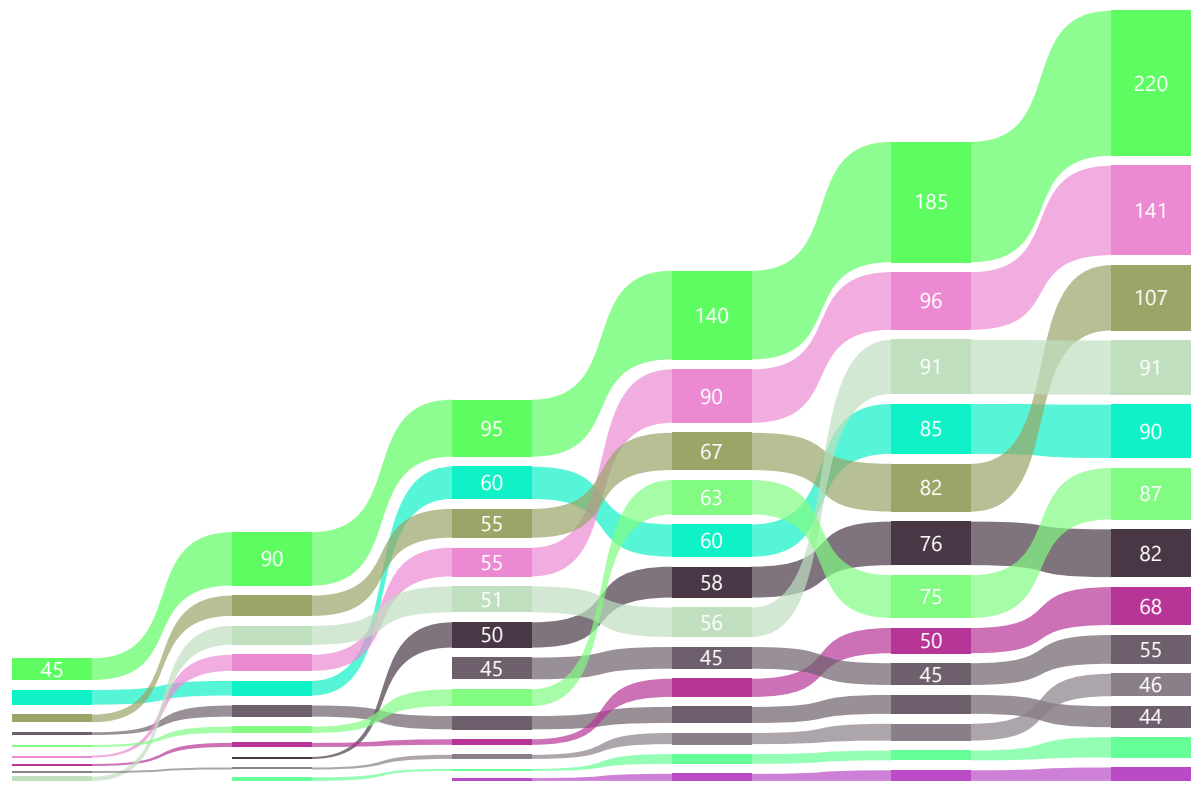

Name	1	2	3	4	5	6	7	8	Total
1 Céline Jundt	45	45	5	45	45	35			220
2 Irena Rullo (A)	12	25	18	35	6	45			141
3 ↑ Manuel Stocker	25	18	12	12	15	25			107
4 ↓ Marius Müller	6	35	10	5	35	0			91
5 ↓ David Lüthold	35	0	25	0	25	5			90
6 ↑ Ramon Lock	15	8	15	25	12	12			87
7 ↓ Beat Rölli	0	15	35	8	18	6			82
8 Manuela Bhend	10	10	2	18	10	18			68
9 Oskar Eugster	0	0	45	0	0	10			55
10 ↑ Uwe Gort	8	6	6	10	8	8			46
11 ↓ Esther Naef	18	12	3	4	4	3			44
12 Jennifer Krebs	0	5	8	15	0	15			43
13 Martina Krebs	0	0	4	6	5	4			19
14 Salil Apte (A)	0	0	0	0	0	0			0

- Beat Rölli
- Céline Jundt
- David Lüthold
- Esther Naef
- Irena Rullo (A)
- Jennifer Krebs
- Manuel Stocker
- Manuela Bhend
- Martina Krebs
- Oskar Eugster
- Ramon Lock
- Salil Apte (A)
- Uwe Gort

Name	1	%	#	2	%	#	3	%	#	4	%	#	5	%	#	6	%	#	7	%	#	8	%	#	
Beat Rölli	0	0%	10	9660	55%	5	↑	13550	70%	2	↑	6780	40%	8	↓	10720	60%	4	↑	9120	50%	9	↓		
Céline Jundt	10050	55%	1	18040	90%	1	→	9520	50%	10	↓	12880	75%	1	↑	15720	80%	1	→	15530	85%	2	↓		
David Lüthold	9960	60%	2	0	0%	11	↓	13360	70%	3	↑	0	0%	12	↓	10790	60%	3	↑	8740	50%	10	↓		
Esther Naef	8480	50%	4	9460	55%	6	↓	6970	40%	12	↓	4370	25%	11	↑	7880	45%	11	→	7890	45%	12	↓		
Irena Rullo (A)	7340	45%	6	11400	60%	3	↑	13190	70%	4	↓	11100	80%	2	↑	9120	50%	9	↓	16160	100%	1	↑		
Jennifer Krebs	0	0%	10	6330	35%	10	→	11050	60%	8	↑	9080	50%	5	↑	0	0%	12	↓	11580	65%	5	↑		
Manuel Stocker	8690	50%	3	10040	55%	4	↓	12260	65%	6	↓	7180	40%	6	→	10340	55%	5	↑	12000	65%	3	↑		
Manuela Bhend	6560	35%	7	8210	45%	7	→	6620	35%	13	↓	10140	55%	4	↑	9710	50%	7	↓	11880	65%	4	↑		
Marius Müller	5980	35%	9	11580	65%	2	↑	11850	65%	7	↓	5380	30%	10	↓	12040	65%	2	↑	0	0%	13	↓		
Martina Krebs	0	0%	10	0	0%	11	↓	7400	40%	11	→	6280	35%	9	↑	8960	50%	10	↓	8170	45%	11	↓		
Oskar Eugster	0	0%	10	0	0%	11	↓	14440	75%	1	↑	0	0%	12	↓	0	0%	12	→	10870	60%	7	↑		
Ramon Lock	8280	45%	5	8010	45%	8	↓	12960	70%	5	↑	11020	60%	3	↑	9860	55%	6	↓	11130	60%	6	→		
Salil Apte (A)	0	0%	10	0	0%	11	↓	0	0%	14	↓	0	0%	12	↑	0	0%	12	→	0	0%	13	↓		
Uwe Gort	6460	40%	8	6400	40%	9	↓	9570	55%	9	→	6810	40%	7	↑	9230	55%	8	↓	9600	55%	8	→