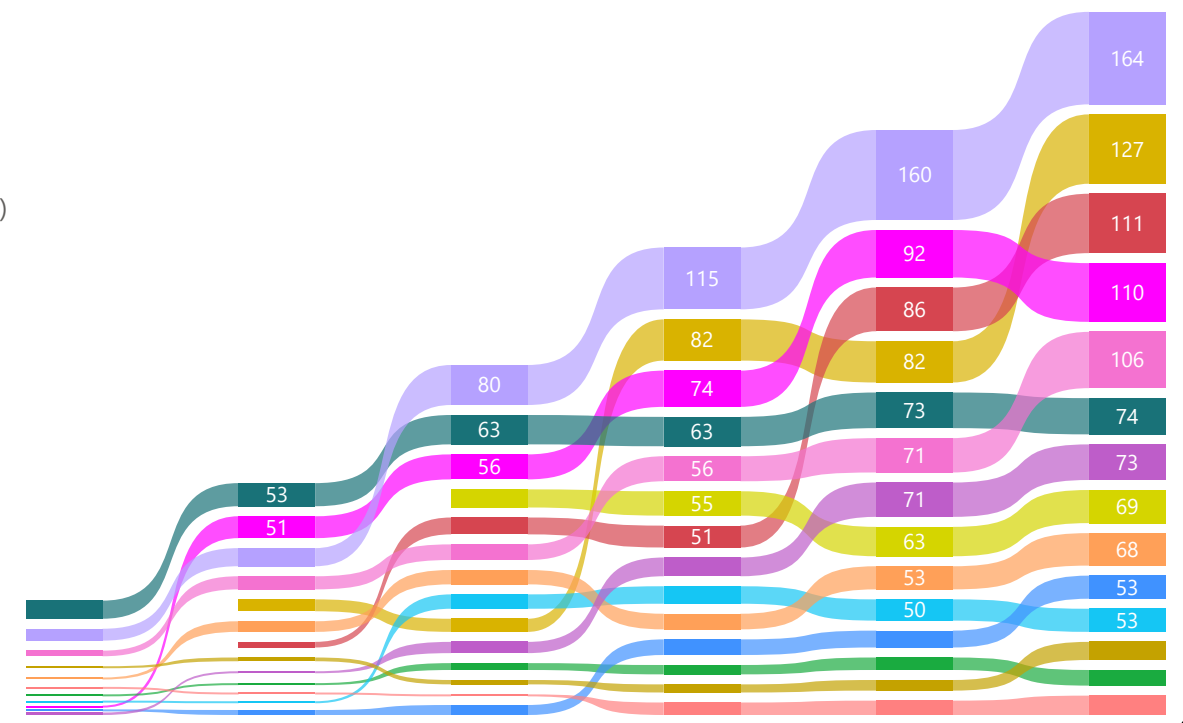

Name	1	2	3	4	5	6	7	8	Total
1 Simon Luck	35	10	35	35	45	4			164
2 ↑ Andy Frei	0	35	2	45	0	45			127
3 Angelo Marras	0	25	18	8	35	25			111
4 ↓ Daniel Kunz	6	45	5	18	18	18			110
5 ↑ Renato Carlotti (A)	25	12	4	15	15	35			106
6 ↓ Dominik Jordan (A)	45	8	10	0	10	1			74
7 Max Bühler (A)	4	15	15	12	25	2			73
8 Claudia Lösch	0	0	45	10	8	6			69
9 Markus Walser (N)	15	18	6	2	12	15			68
10 ↑ Markus Klein	5	3	8	25	2	10			53
11 ↓ Lucas Orellano	8	6	25	5	6	3			53
12 ↑ Thomas Bollmann	18	4	1	6	4	12			45
13 ↓ Lars Lehmann (N)	10	5	12	4	5	5			41
14 Till Odermatt (N)	12	2	3	3	3	8			31

- Andy Frei
- Angelo Marras
- Claudia Lösch
- Daniel Kunz
- Dominik Jordan (A)
- Lars Lehmann (N)
- Lucas Orellano
- Markus Klein
- Markus Walser (N)
- Max Bühler (A)
- Renato Carlotti (A)
- Simon Luck
- Thomas Bollmann
- Till Odermatt (N)

Name	1	%	#	2	%	#	3	%	#	4	%	#	5	%	#	6	%	#	7	%	#	8	%	#		
Andy Frei	0	0%	12	17390	90%	2	↑	10870	60%	13	↓	17160	95%	1	↑	0	0%	14	↑	17330	95%	1	↑			
Angelo Marras	0	0%	12	15170	80%	3	↑	13070	70%	4	↓	10860	60%	8	↓	14450	80%	2	↑	13560	75%	3	↓			
Claudia Lösch	0	0%	12	0	0%	14	↓	21120	95%	1	↑	11040	60%	7	↓	10140	55%	8	↓	12070	65%	9	↓			
Daniel Kunz	12170	65%	9	18910	90%	1	↑	11120	60%	10	↓	13530	70%	4	↑	12940	70%	4	→	13210	70%	4	→			
Dominik Jordan (A)	17920	90%	1	11660	65%	8	↓	12140	65%	7	↑	0	0%	14	↓	10930	60%	7	↑	10050	55%	14	↓			
Lars Lehmann (N)	13110	70%	7	11010	60%	10	↓	12340	65%	6	↑	10000	55%	11	↓	9850	55%	10	↑	12030	65%	10	→			
Lucas Orellano	12900	70%	8	11110	60%	9	↓	13400	70%	3	↑	10110	55%	10	↓	10120	55%	9	↑	10250	55%	12	↓			
Markus Klein	11740	65%	10	9160	50%	12	↓	11990	65%	8	↑	13900	75%	3	↑	8010	45%	13	↓	12130	65%	7	↑			
Markus Walser (N)	13610	75%	5	14120	75%	4	↑	11210	60%	9	↓	8240	45%	13	↓	11810	65%	6	↑	13180	70%	5	↑			
Max Bühler (A)	11640	65%	11	13010	70%	5	↑	12420	65%	5	→	11620	65%	6	↓	13620	75%	3	↑	10180	55%	13	↓			
Renato Carlotti (A)	14860	80%	3	11820	65%	6	↓	11060	60%	11	↓	11730	65%	5	↑	12680	70%	5	→	13580	75%	2	↑			
Simon Luck	14960	80%	2	11770	65%	7	↓	13720	75%	2	↑	14120	80%	2	→	15520	75%	1	↑	10940	60%	11	↓			
Thomas Bollmann	14070	75%	4	10280	55%	11	↓	9420	50%	14	↓	10390	55%	9	↑	9410	50%	11	↓	13170	70%	6	↑			
Till Odermatt (N)	13340	75%	6	8180	45%	13	↓	11050	60%	12	↑	9950	55%	12	→	9130	50%	12	→	12110	65%	8	↑