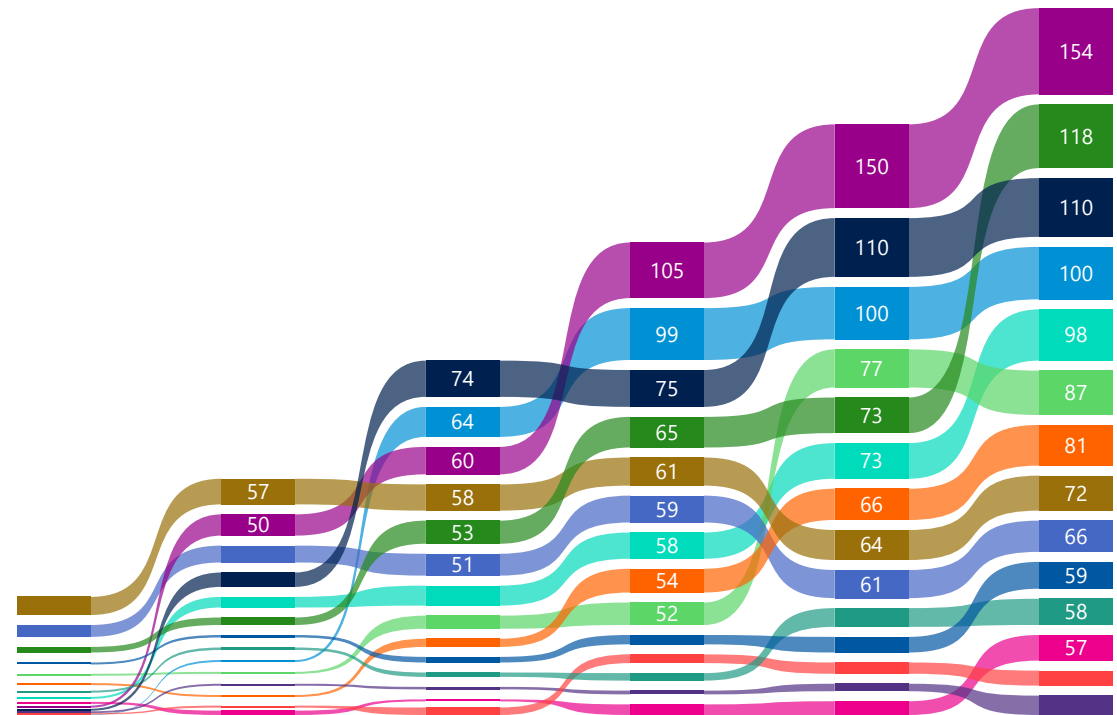

Name	1	2	3	4	5	6	7	8	Total
1 Raffi Buechler (N)	5	45	10	45	45	4			154
2 ↑ Sebastian Kuppers	25	3	25	12	8	45			118
3 ↓ Tobias Specht	4	35	35	1	35	0			110
4 ↓ Lili Ninova (N)	1	18	45	35	1	0			100
5 ↑ Andrin Altherr (A)	8	25	15	10	15	25			98
6 ↓ Kay Wacker	15	4	18	15	25	10			87
7 Paul Roger Ratcliffe (A)	12	5	12	25	12	15			81
8 Rolf Schneeбели	45	12	1	3	3	8			72
9 Monika Sarbach (N)	35	8	8	8	2	5			66
10 ↑ Thomas Krutzler (N)	18	2	5	6	10	18			59
11 ↓ Samuel Felder	10	10	3	5	18	12			58
12 ↑ Richard Lattmann	6	1	6	4	5	35			57
13 ↓ Roman Villiger (N)	2	6	4	18	4	6			40
14 ↓ Rolf Markwalder (A)	3	15	2	2	6	3			31

- Andrin Altherr (A)
- Kay Wacker
- Lili Ninova (N)
- Monika Sarbach (N)
- Paul Roger Ratcliffe (A)
- Raffi Buechler (N)
- Richard Lattmann
- Rolf Markwalder (A)
- Rolf Schneeбели
- Roman Villiger (N)
- Samuel Felder
- Sebastian Kuppers
- Thomas Krutzler (N)
- Tobias Specht

Name	1	%	#	2	%	#	3	%	#	4	%	#	5	%	#	6	%	#	7	%	#	8	%	#		
Andrin Altherr (A)	12360	70%	8	14610	80%	3	↑	13760	75%	5	↓	9940	55%	7	↓	11670	65%	5	↑	13690	75%	3	↑			
Kay Wacker	14810	80%	5	10870	60%	11	↓	14260	75%	4	↑	10070	55%	5	↓	13400	70%	3	↑	11270	60%	7	↓			
Lili Ninova (N)	5980	35%	14	13770	80%	4	↑	15930	80%	1	↑	11070	65%	2	↓	6810	40%	14		0	0%	13	↑			
Monika Sarbach (N)	16340	85%	2	11860	65%	8	↓	12980	70%	8	→	9820	55%	8	→	8880	50%	13	↓	9980	55%	10	↑			
Paul Roger Ratcliffe (A)	13930	75%	6	11200	60%	10	↓	13160	70%	6	↑	10890	60%	3	↑	11320	60%	6	↓	12190	65%	5	↑			
Raffi Buechler (N)	11720	65%	10	17680	90%	1	↑	12990	70%	7	↓	11750	65%	1	↑	14550	80%	1	→	9840	55%	11	↓			
Richard Lattmann	11770	65%	9	7950	45%	14	↓	12620	65%	9	↑	7900	45%	11	↓	9970	55%	10	↑	13760	80%	2	↑			
Rolf Markwalder (A)	10120	60%	12	12830	75%	5	↑	9000	50%	13	↓	6980	40%	13	→	10310	60%	9	↑	9030	50%	12	↓			
Rolf Schneeбели	16830	90%	1	12540	70%	6	↓	7380	40%	14	↓	7170	40%	12	↑	9010	50%	12	→	10920	60%	8	↑			
Roman Villiger (N)	8610	50%	13	11360	65%	9	↑	11880	65%	11	↓	10270	60%	4	↑	9390	50%	11	↓	10510	60%	9	↑			
Samuel Felder	13530	75%	7	12040	65%	7	→	10800	60%	12	↓	8260	45%	10	↑	12950	70%	4	↑	12000	65%	6	↓			
Sebastian Kuppers	15470	85%	3	10780	60%	12	↓	14500	80%	3	↑	10000	55%	6	↓	10750	60%	8	↓	15980	80%	1	↑			
Thomas Krutzler (N)	14960	80%	4	8300	45%	13	↓	12230	65%	10	↑	9180	50%	9	↑	10900	60%	7	↑	13070	70%	4	↑			
Tobias Specht	10520	60%	11	15450	85%	2	↑	14790	80%	2	→	6320	35%	14		13840	80%	2	↑	0	0%	13	↓