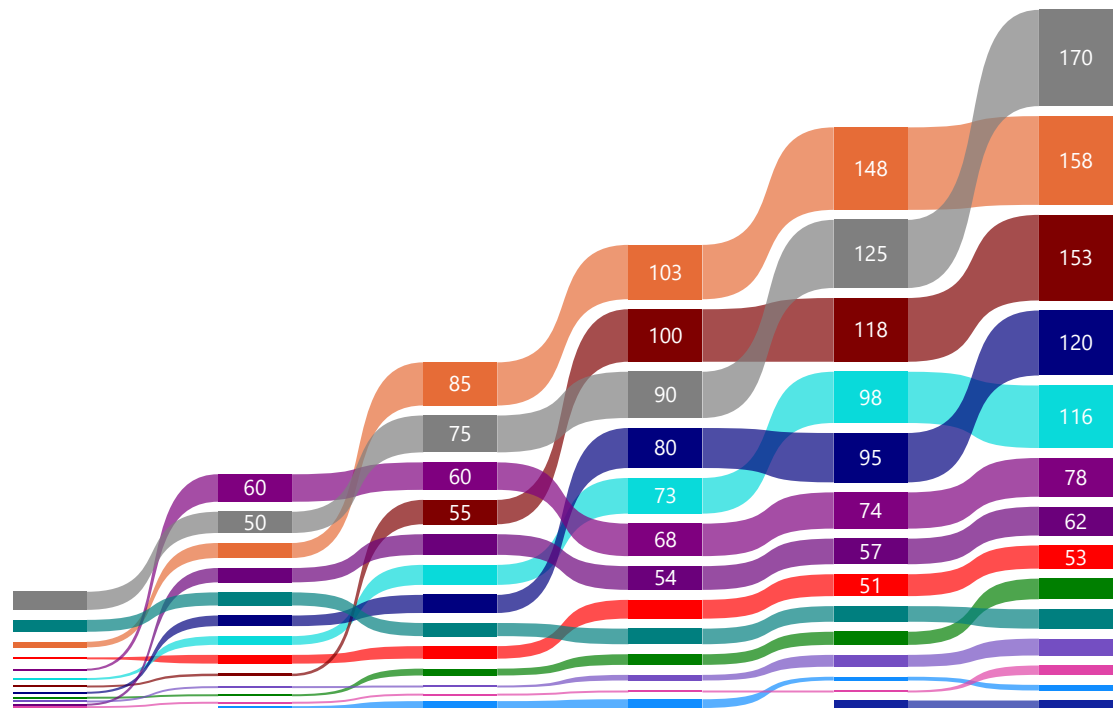

Name	1	2	3	4	5	6	7	8	Total
1 ↑ Renate Schär	45	5	25	15	35	45			170
2 ↓ Martin Daniel Heer (N)	25	15	45	18	45	10			158
3 Lakshmi Natarajan	10	10	35	45	18	35			153
4 ↑ Manuel Hobiger (M)	8	25	12	35	15	25			120
5 ↓ Girish Chandrasekhar	12	18	18	25	25	18			116
6 Philipp Rohrer (N)	15	45	0	8	6	4			78
7 Patrick Kreis	4	35	10	5	3	5			62
8 Alex Feist	18	12	6	10	5	2			53
9 ↑ Manuel Feer	6	6	15	6	4	12			49
10 ↓ Prakhar Gupta	35	2	0	4	0	6			47
11 Thomas Wälchli	5	8	0	12	10	8			43
12 ↑ Philippe Steiner (N)	3	4	5	2	2	15			31
13 ↓ Andi Stolz	0	3	8	3	8	3			25
14 Giorgi Shalamberidze	0	0	0	0	12	0			12

- Alex Feist
- Andi Stolz
- Giorgi Shalamberidze
- Girish Chandrasekhar
- Lakshmi Natarajan
- Manuel Feer
- Manuel Hobiger (M)
- Martin Daniel Heer (N)
- Patrick Kreis
- Philipp Rohrer (N)
- Philippe Steiner (N)
- Prakhar Gupta
- Renate Schär
- Thomas Wälchli

Name	1	%	#	2	%	#	3	%	#	4	%	#	5	%	#	6	%	#	7	%	#	8	%	#	
Alex Feist	16980	85%	4	17110	90%	6 ↓	10420	55%	9 ↓	12280	65%	7 ↑	11420	60%	10 ↓	11250	60%	13 ↓							
Andi Stolz	0	0%	13	13210	70%	12 ↑	11540	60%	8 ↑	11150	60%	12 ↓	12130	65%	8 ↑	11300	60%	12 ↓							
Giorgi Shalamberidze	0	0%	13	0	0%	14 ↓	0	0%	11 ↑	0	0%	14 ↓	12740	70%	6 ↑	0	0%	14 ↓							
Girish Chandrasekhar	15710	85%	6	17600	90%	4 ↑	14630	75%	4 →	15130	80%	3 ↑	14170	75%	3 →	14880	80%	4 ↓							
Lakshmi Natarajan	15580	85%	7	17010	90%	7 →	16830	85%	2 ↑	16540	85%	1 ↑	13810	75%	4 ↓	15710	85%	2 ↑							
Manuel Feer	13560	75%	9	15170	80%	9 →	14410	75%	5 ↑	12040	65%	9 ↓	10440	60%	11 ↓	13930	75%	6 ↑							
Manuel Hobiger (M)	15130	80%	8	17720	90%	3 ↑	13360	70%	6 ↓	16230	80%	2 ↑	13080	75%	5 ↓	15210	80%	3 ↑							
Martin Daniel Heer (N)	17150	90%	3	17170	90%	5 ↓	19760	95%	1 ↑	13770	80%	4 ↓	14910	80%	1 ↑	13800	80%	7 ↓							
Patrick Kreis	13170	75%	11	20470	95%	2 ↑	12080	65%	7 ↓	11650	65%	10 ↓	9310	55%	12 ↓	12720	70%	10 ↑							
Philipp Rohrer (N)	16620	85%	5	21750	100%	1 ↑	0	0%	11 ↓	12230	65%	8 ↑	12120	65%	9 ↓	12120	65%	11 ↓							
Philippe Steiner (N)	10040	55%	12	13510	70%	11 ↑	9240	50%	10 ↑	11130	60%	13 ↓	8910	50%	13 →	14280	75%	5 ↑							
Prakhar Gupta	17430	85%	2	11060	60%	13 ↓	0	0%	11 ↑	11220	60%	11 →	0	0%	14 ↓	13150	70%	9 ↑							
Renate Schär	18620	90%	1	15130	80%	10 ↓	15930	85%	3 ↑	13510	75%	5 ↓	14180	80%	2 ↑	16790	90%	1 ↑							
Thomas Wälchli	13510	75%	10	15420	85%	8 ↑	0	0%	11 ↓	13330	85%	6 ↑	12550	70%	7 ↓	13660	85%	8 ↓