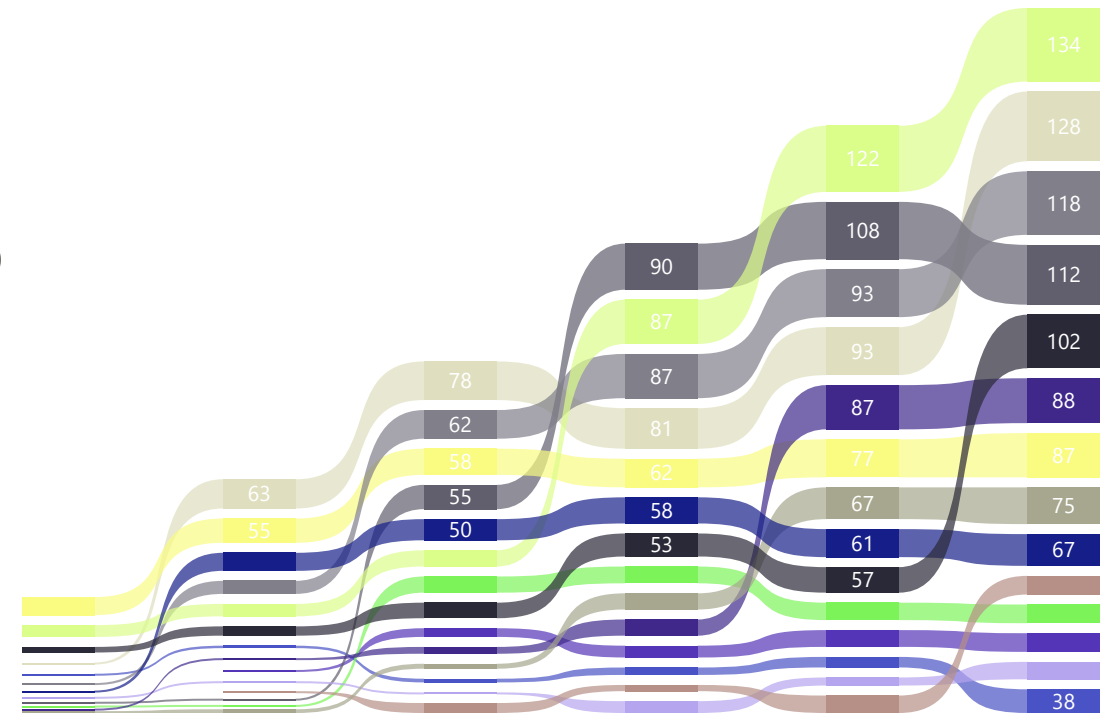

Name	1	2	3	4	5	6	7	8	Total
1 Marco von Atzigen	35	1	6	45	35	12			134
2 ↑ Alessandro Occhipinti	18	45	15	3	12	35			128
3 ↑ Dimitrije Spasic (A)	12	25	25	25	6	25			118
4 ↓ Basil Muff (N)	6	4	45	35	18	4			112
5 ↑ Tim Müller	25	6	10	12	4	45			102
6 ↓ Natalia Simeon (N)	4	15	8	15	45	1			88
7 ↓ Carsten Köllmann	45	10	3	4	15	10			87
8 ↓ Patrick Nydegger (A)	3	3	18	18	25	8			75
9 ↓ Rafael Wagner	10	35	5	8	3	6			67
10 Clarissa Imoberdorf (N)	5	2	35	1	1	2			46
11 ↑ Martin Ernst (N)	0	12	4	10	2	18			46
12 ↓ Alan Marquès	0	18	12	5	8	3			46
13 Hervé Laville (N)	8	8	1	2	10	15			44
14 ↓ Armin Riebli	15	5	2	6	5	5			38

- Alan Marquès
- Alessandro Occhipinti
- Armin Riebli
- Basil Muff (N)
- Carsten Köllmann
- Clarissa Imoberdorf (N)
- Dimitrije Spasic (A)
- Hervé Laville (N)
- Marco von Atzigen
- Martin Ernst (N)
- Natalia Simeon (N)
- Patrick Nydegger (A)
- Rafael Wagner
- Tim Müller

Name	1	%	#	2	%	#	3	%	#	4	%	#	5	%	#	6	%	#	7	%	#	8	%	#	
Alan Marquès	0	0%	13	11930	65%	4	↑	12890	70%	6	↓	8110	45%	10	↓	9840	55%	8	↑	9180	50%	12	↓		
Alessandro Occhipinti	10220	55%	4	13220	70%	1	↑	13240	70%	5	↓	6520	35%	12	↓	10290	55%	6	↑	11170	60%	2	↑		
Armin Riebli	10000	55%	5	9030	50%	10	↓	9260	50%	13	↓	8270	45%	9	↑	9260	50%	10	↓	10160	55%	10	→		
Basil Muff (N)	7340	40%	9	8960	50%	11	↓	15880	80%	1	↑	12070	65%	2	↓	11250	60%	4	↓	9240	50%	11	↓		
Carsten Köllmann	14790	80%	1	9980	55%	7	↓	9650	50%	12	↓	7230	40%	11	↑	10790	60%	5	↑	10940	60%	7	↓		
Clarissa Imoberdorf (N)	6760	40%	10	7060	45%	13	↓	15160	80%	2	↑	5010	30%	14	→	7090	40%	14	→	8220	50%	13	↑		
Dimitrije Spasic (A)	9730	55%	6	12360	70%	3	↑	14110	75%	3	→	9850	55%	3	→	9570	55%	9	↓	11070	60%	3	↑		
Hervé Laville (N)	9030	50%	8	9960	55%	8	→	6420	35%	14	↓	6400	35%	13	↑	10010	55%	7	↑	10990	60%	5	↑		
Marco von Atzigen	11350	65%	2	4440	25%	14	↓	11300	60%	9	↑	13000	70%	1	↑	11730	65%	2	↓	10970	60%	6	↓		
Martin Ernst (N)	0	0%	13	11500	65%	6	↑	10670	60%	11	↓	8620	50%	7	↑	7350	40%	13	↓	11040	60%	4	↑		
Natalia Simeon (N)	6730	40%	11	11550	65%	5	↑	11720	65%	8	↓	9420	55%	5	↑	12840	75%	1	↑	8050	45%	14			
Patrick Nydegger (A)	2710	15%	12	8030	45%	12	→	13750	70%	4	↑	9750	55%	4	→	11500	65%	3	↑	10730	60%	8	↓		
Rafael Wagner	9450	55%	7	12630	70%	2	↑	11130	60%	10	↓	8580	50%	8	↑	7890	45%	12	↓	10510	60%	9	↑		
Tim Müller	10730	60%	3	9830	55%	9	↓	12670	70%	7	↑	9180	55%	6	↑	7900	50%	11	↓	11650	70%	1	↑