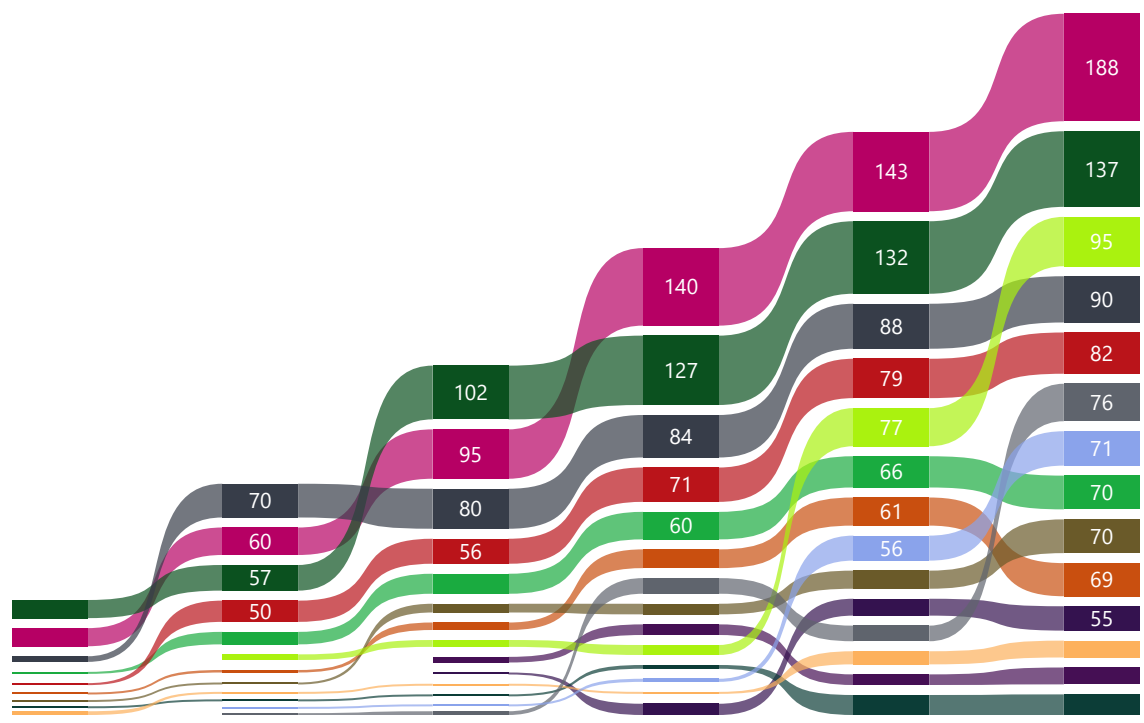

Name	1	2	3	4	5	6	7	8	Total
1 Charlie Sarbach	45	15	35	45	3	45			188
2 Marco Haller (A)	45	12	45	25	5	5			137
3 ↑ Melk von Flüe	0	25	2	5	45	18			95
4 ↓ Marco Hauser	25	45	10	4	4	2			90
5 ↓ Hans Minder (N)	15	35	6	15	8	3			82
6 ↑ Patrick Hauck (A)	0	3	3	35	0	35			76
7 ↑ Tizian Zumthurm	0	10	1	10	35	15			71
8 ↑ Eva Keller	10	5	15	3	12	25			70
9 ↓ Gian Kamlesh	18	18	12	12	6	4			70
10 ↓ Andreas Vetter	12	8	8	18	15	8			69
11 ↓ Christian Maag (N)	0	0	18	0	25	12			55
12 ↑ Barbara Fritschi	0	0	25	8	0	10			43
13 ↓ Matthias Lauper	6	6	5	2	18	6			43
14 Lukas Heutschi (N)	8	4	4	6	10	1			33

- Andreas Vetter
- Barbara Fritschi
- Charlie Sarbach
- Christian Maag (N)
- Eva Keller
- Gian Kamlesh
- Hans Minder (N)
- Lukas Heutschi (N)
- Marco Haller (A)
- Marco Hauser
- Matthias Lauper
- Melk von Flüe
- Patrick Hauck (A)
- Tizian Zumthurm

Name	1	%	#	2	%	#	3	%	#	4	%	#	5	%	#	6	%	#	7	%	#	8	%	#	
Andreas Vetter	11590	65%	6	10930	60%	8	↓	12150	65%	8	→	10220	55%	4	↑	11180	60%	5	↓	11040	60%	8	↓		
Barbara Fritschi	0	0%	10	0	0%	13	↓	13490	70%	3	↑	9150	50%	8	↓	0	0%	13	↓	11230	60%	7	↑		
Charlie Sarbach	13550	75%	1	11880	65%	5	↓	13800	75%	2	↑	12100	65%	1	↑	7350	40%	12	↓	14370	75%	1	↑		
Christian Maag (N)	0	0%	10	0	0%	13	↓	13430	75%	4	↑	0	0%	14	↓	12820	70%	3	↑	11510	65%	6	↓		
Eva Keller	10160	55%	7	10350	55%	10	↓	13260	70%	5	↑	7470	40%	12	↓	11120	60%	6	↑	12310	65%	3	↑		
Gian Kamlesh	12110	70%	4	11970	65%	4	→	13210	70%	6	↓	9700	55%	6	→	9720	55%	9	↓	9630	55%	11	↓		
Hans Minder (N)	11960	70%	5	12460	70%	2	↑	11910	65%	9	↓	9930	55%	5	↑	9810	55%	8	↓	9620	55%	12	↓		
Lukas Heutschi (N)	10110	55%	8	8310	45%	11	↓	11120	60%	11	→	8320	45%	9	↑	11100	60%	7	↑	8110	45%	14	↓		
Marco Haller (A)	13550	75%	1	11810	65%	6	↓	15430	80%	1	↑	10600	60%	3	↓	8800	50%	10	↓	10200	55%	10	→		
Marco Hauser	12260	70%	3	12480	70%	1	↑	12410	65%	7	↓	8180	45%	11	↓	7840	45%	11	→	9120	50%	13	↓		
Matthias Lauper	7930	45%	9	10910	60%	9	→	11890	65%	10	↓	6140	35%	13	↓	12010	70%	4	↑	10690	60%	9	↓		
Melk von Flüe	0	0%	10	12180	65%	3	↑	9470	50%	13	↓	8310	45%	10	↑	12970	70%	1	↑	12220	65%	4	↓		
Patrick Hauck (A)	0	0%	10	7960	45%	12	↓	10400	55%	12	→	10830	70%	2	↑	0	0%	13	↓	12760	75%	2	↑		
Tizian Zumthurm	0	0%	10	11030	60%	7	↑	9190	50%	14	↓	9180	50%	7	↑	12850	70%	2	↑	11880	65%	5	↓