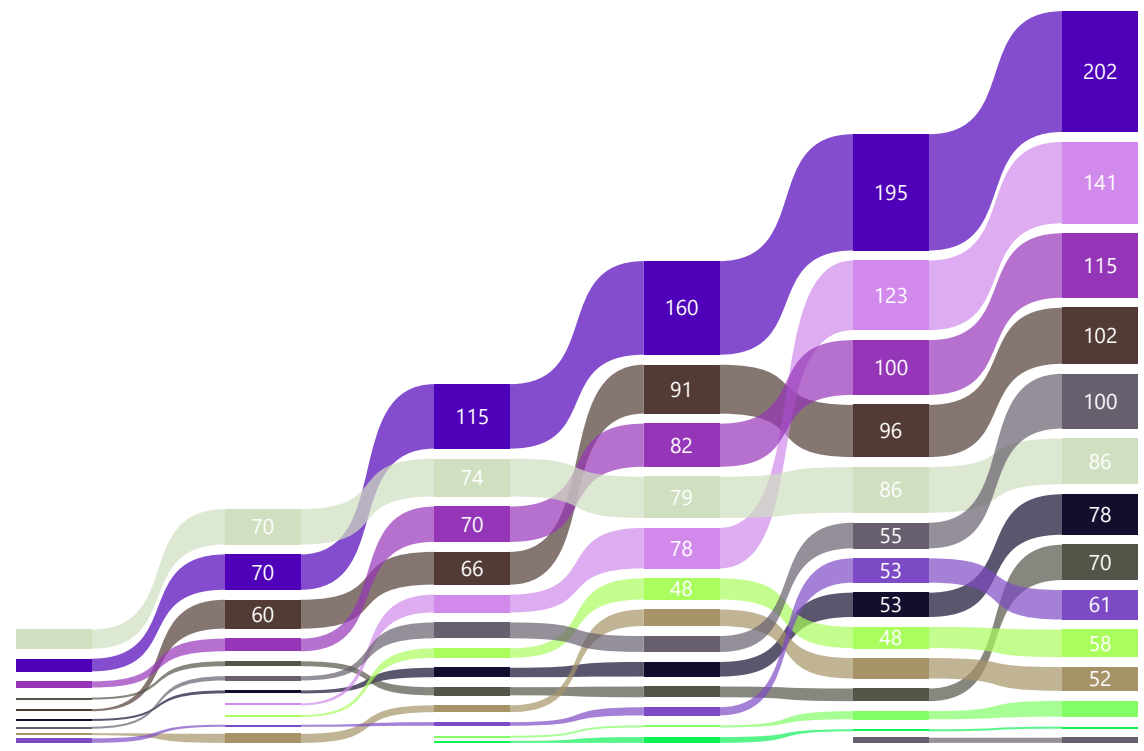

Name	1	2	3	4	5	6	7	8	Total
1 Marco Arnold	35	35	45	45	35	7			202
2 Regina Markert (A)	0	18	25	35	45	18			141
3 Simon Kaufmann (A)	25	10	35	12	18	15			115
4 Denise Feer	15	45	6	25	5	6			102
5 ↑ Veronika Barta (A)	10	12	18	0	15	45			100
6 ↓ Stefan Ulrich	45	25	4	5	7	0			86
7 Isabelle Hayoz	12	8	10	8	15	25			78
8 ↑ Judith Pfister	18	5	5	4	3	35			70
9 ↓ Valentin Meyer	7	7	7	7	25	8			61
10 ↓ Mihajlo Nenad	0	15	15	18	0	10			58
11 ↓ Sandro Pichler	8	6	12	15	6	5			52
12 Roland Bäbi	0	0	8	10	10	12			40
13 Monika Kissling (N)	0	0	3	6	4	4			17
14 Philipp Küng	0	0	0	0	8	0			8
15 Maria Anthi	0	0	0	0	0	0			0

- Denise Feer
- Isabelle Hayoz
- Judith Pfister
- Marco Arnold
- Maria Anthi
- Mihajlo Nenad
- Monika Kissling (N)
- Philipp Küng
- Regina Markert (A)
- Roland Bäbi
- Sandro Pichler
- Simon Kaufmann (A)
- Stefan Ulrich
- Valentin Meyer
- Veronika Barta (A)

Name	1	%	#	2	%	#	3	%	#	4	%	#	5	%	#	6	%	#	7	%	#	8	%	#	
Denise Feer	8650	50%	5	13190	70%	1	↑	7420	40%	10	↓	7950	45%	3	↑	5920	35%	11	↓	6160	35%	10	↑		
Isabelle Hayoz	8490	60%	6	9610	65%	8	↓	9230	55%	7	↑	5510	35%	8	↓	9180	55%	5	↑	10430	70%	3	↑		
Judith Pfister	8850	50%	4	2640	15%	11	↓	7330	40%	11	→	880	5%	12	↓	910	5%	13	↓	10840	60%	2	↑		
Marco Arnold	12650	70%	2	11730	65%	2	→	15130	75%	1	↑	8170	45%	1	→	11180	60%	2	↓	7300	40%	9	↓		
Maria Anthi	0	0%	10	0	0%	12	↓	0	0%	14	↓	0	0%	13	↑	0	0%	14	↓	0	0%	13	↑		
Mihajlo Nenad	0	0%	10	10400	60%	5	↑	10600	55%	5	→	7640	45%	4	↑	0	0%	14	↓	8810	50%	7	↑		
Monika Kissling (N)	0	0%	10	0	0%	12	↓	5450	30%	13	↓	4450	25%	10	↑	3690	20%	12	↓	4350	25%	12	→		
Philipp Küng	0	0%	10	0	0%	12	↓	0	0%	14	↓	0	0%	13	↑	7860	45%	8	↑	0	0%	13	↓		
Regina Markert (A)	0	0%	10	10700	60%	4	↑	13610	70%	3	↑	8100	45%	2	↑	11910	65%	1	↑	10000	55%	4	↓		
Roland Bäbi	0	0%	10	0	0%	12	↓	8450	45%	8	↑	5620	30%	7	↑	8190	45%	7	→	9050	50%	6	↑		
Sandro Pichler	6200	35%	8	6050	35%	10	↓	10110	55%	6	↑	7250	40%	5	↑	6340	35%	10	↓	5420	30%	11	↓		
Simon Kaufmann (A)	8890	50%	3	9700	55%	7	↓	14440	75%	2	↑	6160	35%	6	↓	9440	55%	4	↑	9860	55%	5	↓		
Stefan Ulrich	14840	80%	1	10910	65%	3	↓	6690	35%	12	↓	3290	20%	11	↑	7330	40%	9	↑	0	0%	13	↓		
Valentin Meyer	6070	35%	9	6120	35%	9	→	7450	40%	9	→	5370	30%	9	→	9700	55%	3	↑	7880	45%	8	↓		
Veronika Barta (A)	7060	40%	7	10040	55%	6	↑	11960	65%	4	↑	0	0%	13	↓	9180	50%	5	↑	12510	70%	1	↑