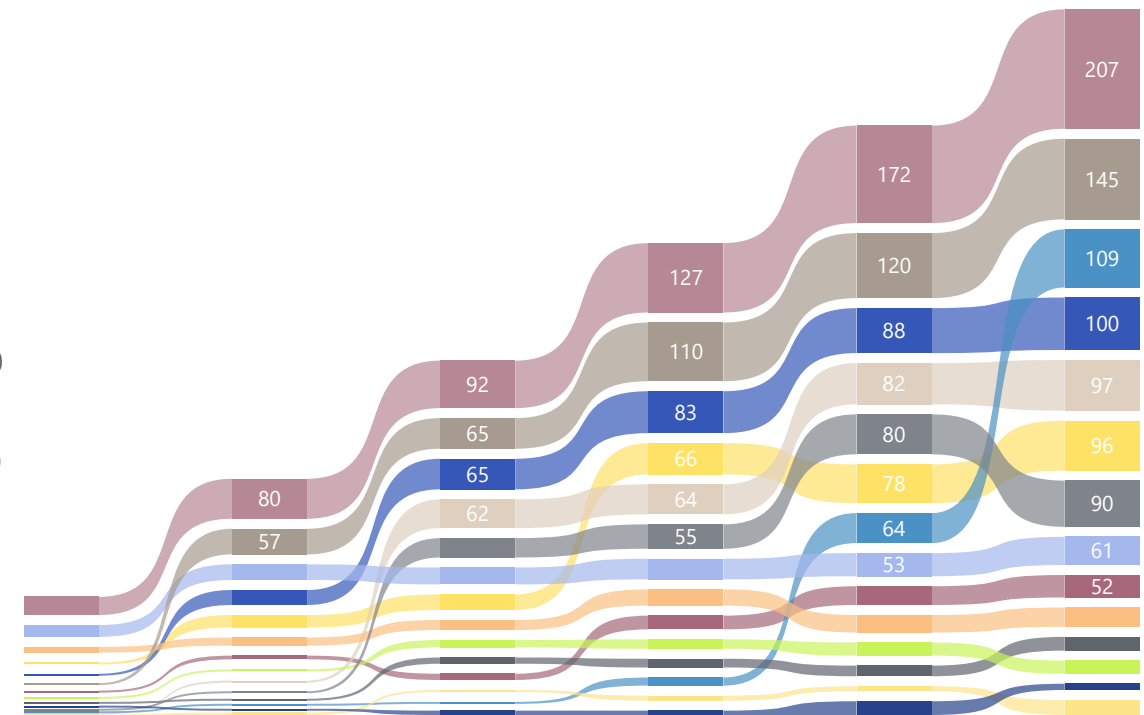

Name	1	2	3	4	5	6	7	8	Total
1 Rebekka Holzer	45	35	12	35	45	35			207
2 Victoria Szucs	12	45	8	45	10	25			145
3 ↑ Helene Portmann	3	5	6	15	35	45			109
4 ↓ David Schärli	15	25	25	18	5	12			100
5 ↓ Gabor Szucs	2	15	45	2	18	15			97
6 Andreas Egger (A)	18	18	5	25	12	18			96
7 ↓ Norwin Amiet (A)	4	8	35	8	25	10			90
8 Peter Nydegger (N)	35	6	2	6	4	8			61
9 Daniel Hasler	10	12	4	12	8	6			52
10 Lukas Schnider (N)	25	4	3	10	2	3			47
11 ↑ Julian Steiner (N)	6	2	18	4	3	5			38
12 ↓ Niklaus Brunner (N)	8	10	10	3	6	0			37
13 ↑ Roger Schneble	5	1	1	0	15	4			26
14 ↓ Philipp Drexler	1	3	15	5	0	0			24

- Andreas Egger (A)
- Daniel Hasler
- David Schärli
- Gabor Szucs
- Helene Portmann
- Julian Steiner (N)
- Lukas Schnider (N)
- Niklaus Brunner (N)
- Norwin Amiet (A)
- Peter Nydegger (N)
- Philipp Drexler
- Rebekka Holzer
- Roger Schneble
- Victoria Szucs

Name	1	%	#	2	%	#	3	%	#	4	%	#	5	%	#	6	%	#	7	%	#	8	%	#	
Andreas Egger (A)	11750	65%	4	13860	75%	4	→	10270	55%	10	↓	9950	55%	3	↑	12060	65%	6	↓	11920	65%	4	↑		
Daniel Hasler	10970	60%	7	12760	70%	6	↑	9570	50%	11	↓	9740	55%	6	↑	10860	60%	8	↓	10000	55%	9	↓		
David Schärli	11620	70%	5	14430	80%	3	↑	14100	75%	3	→	9890	55%	4	↓	10600	60%	10	↓	11140	60%	6	↑		
Gabor Szucs	9090	50%	13	13590	75%	5	↑	14610	75%	1	↑	5500	30%	13		12470	65%	4	↑	11730	65%	5	↓		
Helene Portmann	9940	55%	12	11890	65%	10	↑	10510	55%	9	↑	9750	55%	5	↑	14070	75%	2	↑	14210	80%	1	↑		
Julian Steiner (N)	10660	60%	9	10000	55%	13	↓	13170	70%	4	↑	7300	40%	11	↓	8760	50%	12	↓	9970	55%	10	↑		
Lukas Schnider (N)	11800	65%	3	10710	60%	11	↓	9340	50%	12	↓	9620	55%	7	↑	8140	45%	13	↓	7240	40%	12	↑		
Niklaus Brunner (N)	10760	60%	8	12520	70%	7	↑	12960	70%	7	→	6800	40%	12	↓	10620	60%	9	↑	0	0%	13	↓		
Norwin Amiet (A)	10100	55%	11	12250	65%	8	↑	14490	75%	2	↑	8370	45%	8	↓	13510	75%	3	↑	10880	60%	7	↓		
Peter Nydegger (N)	12410	65%	2	12200	70%	9	↓	8910	50%	13	↓	7760	45%	9	↑	10440	60%	11	↓	10420	60%	8	↑		
Philipp Drexler	7880	45%	14	10110	60%	12	↑	12980	70%	5	↑	7610	45%	10	↓	0	0%	14	↓	0	0%	13	↑		
Rebekka Holzer	16700	90%	1	15240	85%	2	↓	12970	75%	6	↓	10940	70%	2	↑	14240	80%	1	↑	13510	80%	2	↓		
Roger Schneble	10110	55%	10	9010	50%	14	↓	8070	45%	14	→	0	0%	14	→	12310	65%	5	↑	8310	45%	11	↓		
Victoria Szucs	11530	70%	6	16260	90%	1	↑	11060	60%	8	↓	12170	70%	1	↑	11490	65%	7	↓	12900	75%	3	↑