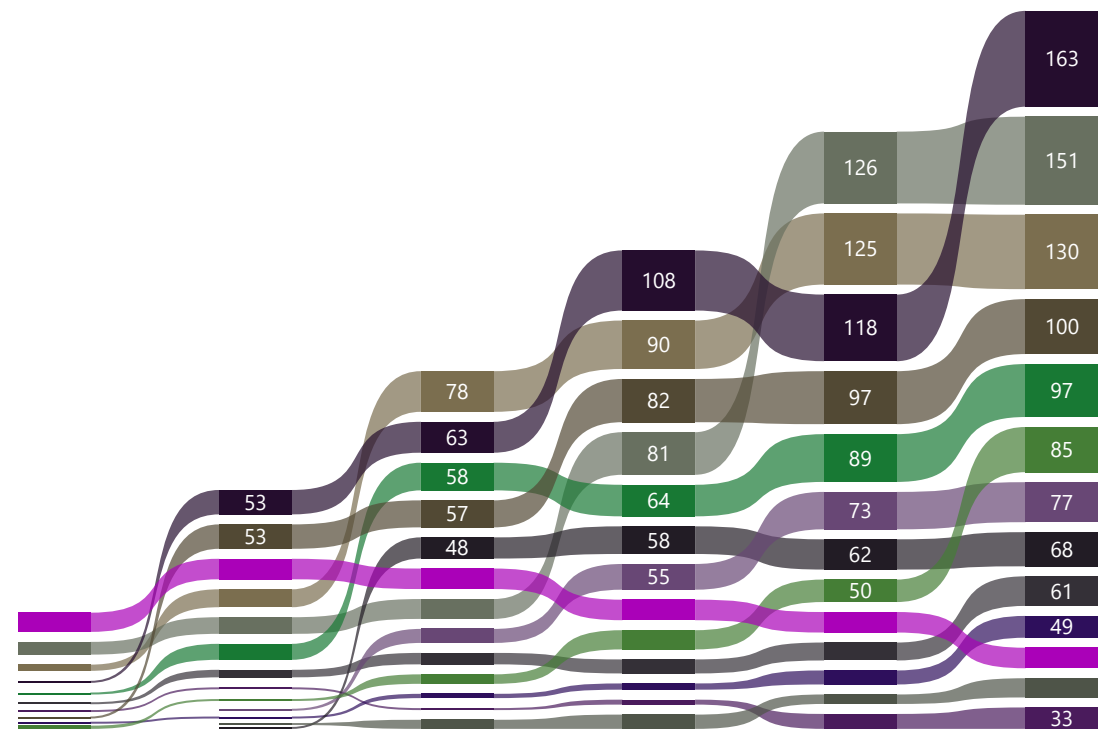

Name	1	2	3	4	5	6	7	8	Total
1 ↑ Reto Ghezzi (A)	18	35	10	45	10	45			163
2 ↓ Claude Anthamatten (A)	35	6	5	35	45	25			151
3 ↓ Annatina Reinhard	25	18	35	12	35	5			130
4 Michael Röthlin	8	45	4	25	15	3			100
5 Jenny Bertholet (A)	15	25	18	6	25	8			97
6 ↑ Marco Gadmer	5	10	15	15	5	35			85
7 ↓ Luc Gurtner	0	12	25	18	18	4			77
8 ↓ Elena Riebli	0	3	45	10	4	6			68
9 ↑ Karin Dincic-Walcher	12	15	6	4	6	18			61
10 ↑ Daniela von Arx	6	4	12	3	12	12			49
11 ↓ Thomas Tschumi	45	2	0	0	0	0			47
12 Silvia Maissen	0	6	8	8	8	15			45
13 Brigitte Frutiger	10	8	0	5	0	10			33
14 Erich Stäldi	0	0	0	0	0	0			0

- Annatina Reinhard
- Brigitte Frutiger
- Claude Anthamatten (A)
- Daniela von Arx
- Elena Riebli
- Erich Stäldi
- Jenny Bertholet (A)
- Karin Dincic-Walcher
- Luc Gurtner
- Marco Gadmer
- Michael Röthlin
- Reto Ghezzi (A)
- Silvia Maissen
- Thomas Tschumi

Name	1	%	#	2	%	#	3	%	#	4	%	#	5	%	#	6	%	#	7	%	#	8	%	#	
Annatina Reinhard	9940	55%	3	9960	55%	4 ↓	13770	70%	2 ↑	7290	40%	6 ↓	10350	55%	2 ↑	7320	40%	10 ↓							
Brigitte Frutiger	6900	40%	7	8380	50%	8 ↓	0	0%	12 ↓	5210	30%	10 ↑	0	0%	12 ↓	8380	50%	7 ↑							
Claude Anthamatten (A)	10360	60%	2	7020	40%	9 ↓	9300	50%	10 ↓	10310	60%	2 ↑	10500	60%	1 ↑	9510	55%	3 ↓							
Daniela von Arx	6050	35%	9	6930	40%	11 ↓	11240	60%	6 ↑	4390	25%	12 ↓	8440	50%	6 ↑	8840	50%	6 →							
Elena Riebli	0	0%	11	5430	30%	12 ↓	15360	80%	1 ↑	7250	40%	7 ↓	7270	40%	11 ↓	7380	40%	9 ↑							
Erich Stäldi	0	0%	11	0	0%	14 ↓	0	0%	12 ↑	0	0%	13 ↓	0	0%	12 ↑	0	0%	13 ↓							
Jenny Bertholet (A)	8670	50%	5	11000	60%	3 ↑	12070	65%	4 ↓	6250	35%	9 ↓	10170	55%	3 ↑	8020	45%	8 ↓							
Karin Dincic-Walcher	7840	45%	6	9000	55%	5 ↑	9340	50%	9 ↓	4610	25%	11 ↓	7550	40%	9 ↑	9070	50%	4 ↑							
Luc Gurtner	0	0%	11	8860	50%	6 ↑	12880	65%	3 ↑	8100	45%	4 ↓	9610	55%	4 →	7210	40%	11 ↓							
Marco Gadmer	4530	25%	10	8400	45%	7 ↑	11370	60%	5 ↑	7400	40%	5 →	7460	40%	10 ↓	11480	60%	2 ↑							
Michael Röthlin	6240	35%	8	13020	70%	1 ↑	8470	45%	11 ↓	9000	50%	3 ↑	8910	50%	5 ↓	6340	35%	12 ↓							
Reto Ghezzi (A)	9080	50%	4	11940	65%	2 ↑	10800	60%	7 ↓	10720	70%	1 ↑	8280	45%	7 ↓	14520	90%	1 ↑							
Silvia Maissen	0	0%	11	7020	40%	9 ↑	10580	65%	8 ↑	6770	40%	8 →	8270	50%	8 →	9010	55%	5 ↑							
Thomas Tschumi	11630	75%	1	940	5%	13 ↓	0	0%	12 ↑	0	0%	13 ↓	0	0%	12 ↑	0	0%	13 ↓