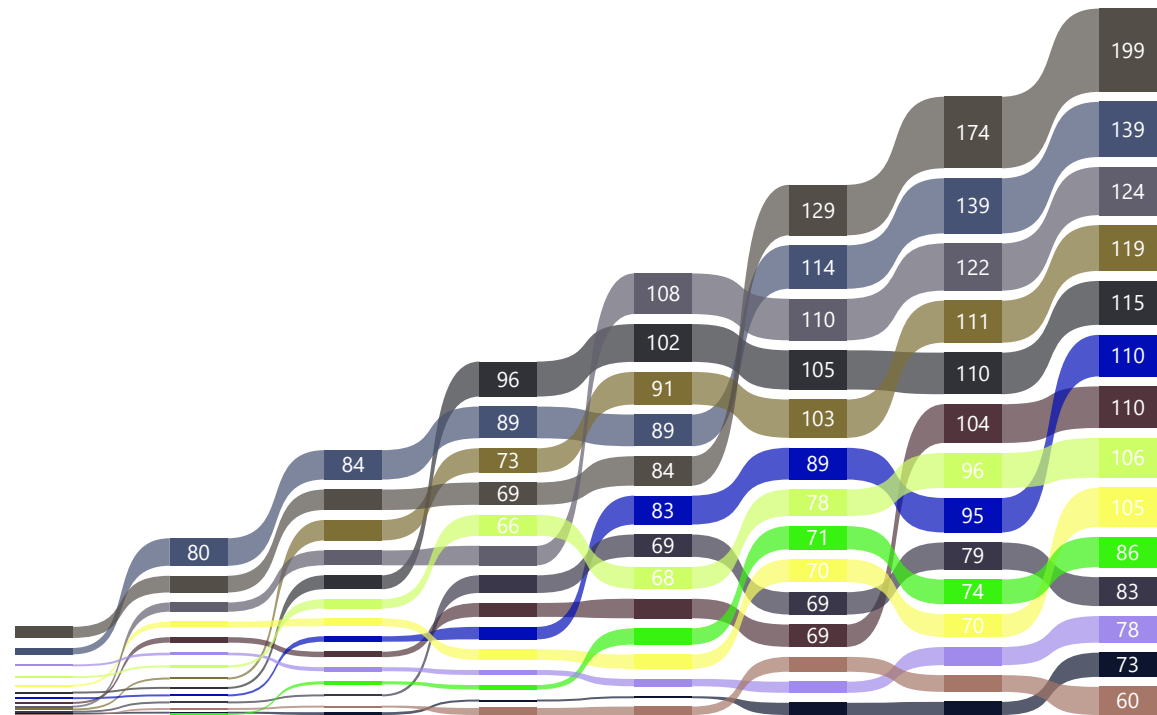

Name	1	2	3	4	5	6	7	8	Total
1 Julian Steiner	45	12	8	4	15	45	45	25	199
2 Christian Maag	35	45	4	5	0	25	25	0	139
3 René Achterberg	6	35	12	10	45	2	12	2	124
4 Christian Müller (A)	5	15	45	8	18	12	8	8	119
5 Arne Wengler	12	4	35	45	6	3	5	5	115
6 Gilles Bertholet (A)	8	25	0	18	12	6	35	6	110
7 ↑ Michael Sauer	10	5	18	15	35	6	6	15	110
8 ↓ Theo Stalder (N)	18	8	15	25	2	10	18	10	106
9 ↑ Oliver Walenciak	15	18	5	6	8	18	0	35	105
10 Regina Markert (N)	0	3	25	3	25	15	3	12	86
11 ↓ Nicole Büchi	4	10	10	35	10	0	10	4	83
12 Reto Ghezzi (N)	25	2	3	2	5	8	15	18	78
13 ↑ Irena Rullo (N)	3	1	2	12	4	4	2	45	73
14 ↓ Veronika Barta (N)	2	6	6	1	3	35	4	3	60

- Arne Wengler
- Christian Maag
- Christian Müller (A)
- Gilles Bertholet (A)
- Irena Rullo (N)
- Julian Steiner
- Michael Sauer
- Nicole Büchi
- Oliver Walenciak
- Regina Markert (N)
- René Achterberg
- Reto Ghezzi (N)
- Theo Stalder (N)
- Veronika Barta (N)

Name	1	%	#	2	%	#	3	%	#	4	%	#	5	%	#	6	%	#	7	%	#	8	%	#			
Arne Wengler	9920	60%	6	5750	35%	11	↓	10600	55%	2	↑	14630	70%	1	↑	9100	50%	9	↓	9670	55%	12	↓	6870	40%	10	→
Christian Maag	11860	70%	2	11170	65%	1	↑	7600	45%	11	↓	9360	55%	10	↑	0	0%	14	↓	13060	75%	3	→	10550	65%	3	→
Christian Müller (A)	8420	50%	10	7240	40%	5	↑	11550	65%	1	↑	10300	55%	8	↓	11740	65%	4	↑	11750	65%	6	↓	7870	45%	8	→
Gilles Bertholet (A)	8800	50%	8	9010	50%	3	↑	0	0%	14	↓	11870	60%	4	↑	11160	60%	6	↓	11150	60%	9	↓	11870	65%	2	↑
Irena Rullo (N)	7460	45%	12	5210	30%	14	↓	7030	40%	13	↑	10910	65%	6	↑	8870	50%	11	→	5320	30%	13	↓	13200	85%	1	↑
Julian Steiner	14550	80%	1	7110	40%	6	↓	8290	45%	8	↓	8810	50%	11	↓	11680	60%	5	↑	13760	75%	1	→	11910	65%	1	→
Michael Sauer	8820	50%	7	6320	35%	10	↓	10270	55%	4	↑	11260	60%	5	↓	12800	70%	2	↑	11150	60%	9	↓	7460	40%	9	→
Nicole Büchi	7570	45%	11	6800	40%	7	↑	8320	45%	7	→	14420	75%	2	↑	10790	60%	7	↓	0	0%	14	↓	8800	50%	7	↑
Oliver Walenciak	10200	60%	5	7860	45%	4	↑	7610	40%	10	↓	9640	50%	9	↑	9180	50%	8	↑	12480	70%	4	↑	0	0%	14	↓
Regina Markert (N)	0	0%	14	5420	30%	12	↑	10460	55%	3	↑	8690	45%	12	↓	12010	65%	3	↑	11980	65%	5	↓	5540	30%	12	↓
René Achterberg	8560	50%	9	9140	50%	2	↑	8580	45%	6	↓	10520	55%	7	↓	12810	70%	1	↑	9080	50%	13	↑	9960	55%	6	↑
Reto Ghezzi (N)	11470	65%	3	5380	30%	13	↓	7520	40%	12	↑	8130	45%	13	↓	8930	50%	10	↑	11350	70%	8	↑	9970	55%	5	↑
Theo Stalder (N)	11310	70%	4	6540	40%	8	↓	9730	55%	5	↑	12320	70%	3	↑	6800	40%	13	↓	11650	65%	7	↑	10390	60%	4	↑
Veronika Barta (N)	5390	30%	13	6350	35%	9	↑	8250	45%	9	→	5350	30%	14	↓	8260	45%	12	↑	13660	75%	2	↑	6400	35%	11	↓