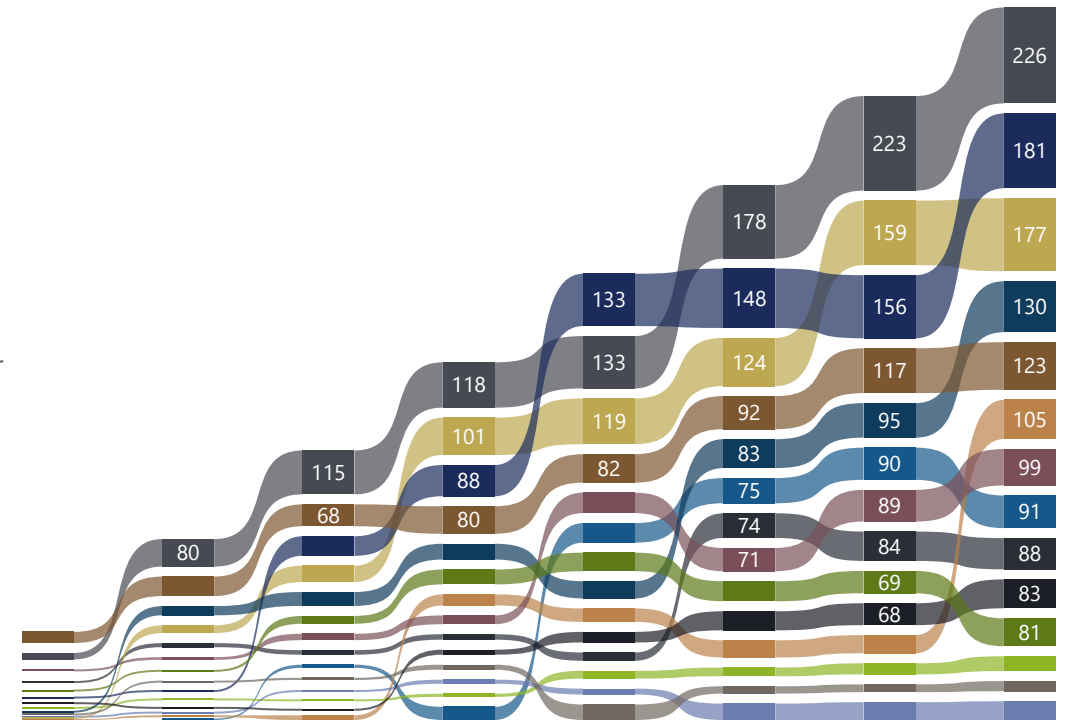

Name	1	2	3	4	5	6	7	8	Total
1 Hans Minder (A)	35	45	35	3	15	45	45	3	226
2 ↑ Peter Nydegger	12	6	45	25	45	15	8	25	181
3 ↓ Lukas Schnider	3	35	18	45	18	5	35	18	177
4 ↑ Roman Walser (A)	6	35	10	4	3	25	12	35	130
5 ↓ Simon Hodel (N)	45	18	5	12	2	10	25	6	123
6 ↑ David Naef (N)	2	5	3	35	5	8	2	45	105
7 Mariann Grunder Glatzfelder	25	2	8	5	25	6	18	10	99
8 ↓ André Marquês	0	3	25	0	35	12	15	1	91
9 ↓ Christine Ryser (N)	18	12	1	2	6	35	10	4	88
10 Sam Klein	10	0	4	18	12	18	6	15	83
11 ↓ Simon Kaufmann	15	8	15	15	8	3	5	12	81
12 Gisela Suppiger (N)	8	10	2	8	10	2	5	8	53
13 Querida Long	5	15	6	6	1	4	1	5	43
14 Jenny Bertholet (N)	4	4	12	10	4	1	3	2	40

- André Marquês
- Christine Ryser (N)
- David Naef (N)
- Gisela Suppiger (N)
- Hans Minder (A)
- Jenny Bertholet (N)
- Lukas Schnider
- Mariann Grunder Glatzfelder
- Peter Nydegger
- Querida Long
- Roman Walser (A)
- Sam Klein
- Simon Hodel (N)
- Simon Kaufmann

Name	1	%	#	2	%	#	3	%	#	4	%	#	5	%	#	6	%	#	7	%	#	8	%	#							
André Marquês	0	0%	14	4380	25%	12	↑	10660	60%	3	↑	0	0%	14	↓	11820	65%	2	↑	11650	65%	6	↓	10380	60%	5	↑	7280	40%	14	↓
Christine Ryser (N)	11350	65%	4	7330	40%	6	↓	6310	35%	14	↓	8050	45%	13	↑	9710	55%	9	↑	13620	75%	2	↑	9930	55%	7	↓	8120	45%	11	↓
David Naef (N)	5840	35%	13	5440	30%	10	↑	7150	40%	12	↓	13040	70%	2	↑	9070	50%	10	↓	9850	55%	8	↑	7180	40%	13	↓	13810	75%	1	↑
Gisela Suppiger (N)	8850	55%	8	7150	40%	7	↑	7060	40%	13	↓	9930	55%	8	↑	9960	55%	7	↑	8900	50%	13	↓	8840	50%	10	↑	8830	50%	8	↑
Hans Minder (A)	14030	80%	2	10640	65%	1	↑	11060	60%	2	↓	8990	50%	12	↓	10810	60%	5	↑	15200	85%	1	↑	12670	70%	1	→	7870	45%	12	↓
Jenny Bertholet (N)	6750	40%	11	5340	30%	11	→	9190	50%	6	↑	10090	55%	7	↓	8250	45%	11	↓	8100	45%	14	↓	8250	45%	12	↑	7710	45%	13	↓
Lukas Schnider	6620	40%	12	9100	50%	2	↑	10000	55%	4	↓	14530	75%	1	↑	10950	60%	4	↓	9040	50%	10	↓	10920	60%	2	↑	9680	55%	4	↓
Mariann Grunder Glatzfelder	12030	70%	3	3560	20%	13	↓	8990	50%	8	↑	9870	55%	10	↓	11560	65%	3	↑	9060	50%	9	↓	10580	60%	4	↑	9020	50%	7	↓
Peter Nydegger	9250	60%	6	6810	40%	9	↓	12410	70%	1	↑	12980	70%	3	↓	12540	70%	1	↑	12380	70%	5	↓	9590	55%	8	↓	11490	65%	3	↑
Querida Long	7680	45%	10	7900	45%	5	↑	8390	45%	9	↓	9890	55%	9	→	6340	35%	14	↓	9030	50%	11	↑	7010	40%	14	↓	8220	45%	10	↑
Roman Walser (A)	8350	50%	9	9100	50%	2	↑	9040	50%	7	↓	9150	50%	11	↓	8210	45%	12	↓	12890	70%	3	↑	10150	55%	6	↓	12110	65%	2	↑
Sam Klein	9090	55%	7	0	0%	14	↓	7180	40%	11	↑	12370	65%	4	↑	10410	60%	6	↓	12820	70%	4	↑	9470	55%	9	↓	9640	55%	5	↑
Simon Hodel (N)	14430	80%	1	8990	50%	4	↓	8120	45%	10	↓	11270	60%	6	↑	6970	40%	13	↓	10640	60%	7	↑	10610	60%	3	↑	8230	45%	9	↓
Simon Kaufmann	9970	60%	5	6910	40%	8	↓	9400	50%	5	↑	11720	60%	5	→	9790	55%	8	↓	8940	50%	12	↓	8840	50%	10	↑	9470	55%	6	↑