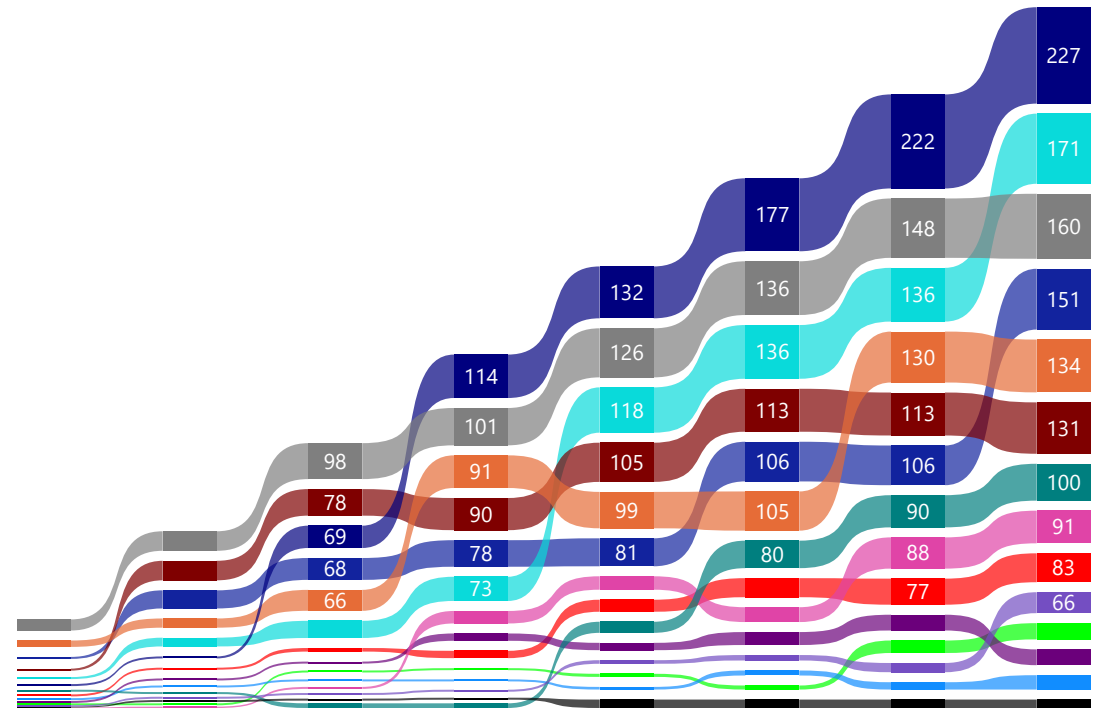

Name	1	2	3	4	5	6	7	8	Total
1 Manuel Hobiger (M)	12	12	45	45	18	45	45	5	227
2 ↑ Girish Chandrasekhar	15	25	18	15	45	18	0	35	171
3 ↓ Renate Schär	45	18	35	3	25	10	12	12	160
4 ↑ Giorgi Shalamberidze (N)	25	35	8	10	3	25	0	45	151
5 ↓ Manuel Feer (N)	35	6	25	25	8	6	25	4	134
6 ↓ Lakshmi Natarajan	18	45	15	12	15	8	0	18	131
7 Prakhar Gupta	10	0	0	0	35	35	10	10	100
8 Patrick Kreis	1	2	10	35	2	3	35	3	91
9 Alex Feist	8	15	6	8	10	15	15	6	83
10 ↑ Thomas Wälchli	3	4	5	5	12	4	8	25	66
11 Andi Stolz (N)	4	3	12	5	4	2	18	8	56
12 ↓ Max Bühler	5	10	4	18	0	12	6	0	55
13 Dominik Jordan	6	8	2	6	5	5	5	15	52
14 Renato Carlotti	2	5	3	2	6	0	0	0	18

- Alex Feist
- Andi Stolz (N)
- Dominik Jordan
- Giorgi Shalamberidze (N)
- Girish Chandrasekhar
- Lakshmi Natarajan
- Manuel Feer (N)
- Manuel Hobiger (M)
- Max Bühler
- Patrick Kreis
- Prakhar Gupta
- Renate Schär
- Renato Carlotti
- Thomas Wälchli

Name	1	%	#	2	%	#	3	%	#	4	%	#	5	%	#	6	%	#	7	%	#	8	%	#							
Alex Feist	13890	75%	8	11240	60%	5	↑	10400	55%	9	↓	13130	70%	8	↑	12310	65%	7	↑	16230	85%	5	↑	13000	70%	5	→	11930	60%	9	↓
Andi Stolz (N)	10910	60%	11	8140	45%	12	↓	12570	70%	6	↑	11170	60%	10	↓	11210	60%	11	↓	12760	70%	13	↓	13320	70%	4	↑	13860	75%	8	↓
Dominik Jordan	12490	70%	9	10770	60%	8	↑	8460	45%	13	↓	12560	70%	9	↑	11980	65%	10	↓	14650	85%	10	→	10870	60%	10	→	14100	80%	5	↑
Giorgi Shalamberidze (N)	14960	85%	3	14380	85%	2	↑	11230	65%	8	↓	13260	75%	7	↑	10760	65%	12	↓	17270	95%	3	↑	0	0%	11	↓	16670	85%	1	↑
Girish Chandrasekhar	14720	85%	5	12620	70%	3	↑	13380	70%	4	↓	14450	75%	5	↓	15570	80%	1	↑	16680	85%	4	↓	0	0%	11	↓	16240	80%	2	↑
Lakshmi Natarajan	14870	85%	4	16140	85%	1	↑	12910	70%	5	↓	13850	75%	6	↓	12710	70%	5	↑	15090	80%	8	↓	0	0%	11	↓	14820	80%	4	↑
Manuel Feer (N)	15180	85%	2	9820	55%	9	↓	13590	75%	3	↑	15590	80%	3	→	12000	65%	8	↓	15010	80%	9	↓	13820	75%	3	↑	11640	65%	11	↓
Manuel Hobiger (M)	14470	80%	6	11020	60%	6	→	14960	80%	1	↑	17270	90%	1	→	13570	75%	4	↓	20520	95%	1	↑	15650	85%	1	→	11860	65%	10	↓
Max Bühler	12310	70%	10	10910	60%	7	↑	10150	55%	11	↓	15160	80%	4	↑	0	0%	14	↓	16110	85%	6	↑	10930	60%	9	↓	0	0%	13	↓
Patrick Kreis	8730	55%	14	7720	45%	13	↑	11830	65%	7	↑	16130	85%	2	↑	9720	55%	13	↓	13560	75%	12	↑	15230	85%	2	↑	11340	60%	12	↓
Prakhar Gupta	14450	80%	7	0	0%	14	↓	0	0%	14	→	0	0%	14	→	14840	80%	2	↑	19860	95%	2	→	11290	60%	7	↓	13880	70%	7	→
Renate Schär	18630	90%	1	11680	65%	4	↓	14170	80%	2	↑	10710	60%	12	↓	14550	80%	3	↑	16010	85%	7	↓	11390	65%	6	↑	14050	75%	6	→
Renato Carlotti	10390	60%	13	9100	50%	10	↑	10090	55%	12	↓	8410	45%	13	↓	11990	65%	9	↑	0	0%	14	↓	0	0%	11	↑	0	0%	13	↓
Thomas Wälchli	10460	65%	12	8750	55%	11	↑	10390	60%	10	↑	11170	70%	10	→	12610	70%	6	↑	14050	85%	11	↓	11140	65%	8	↑	15780	95%	3	↑