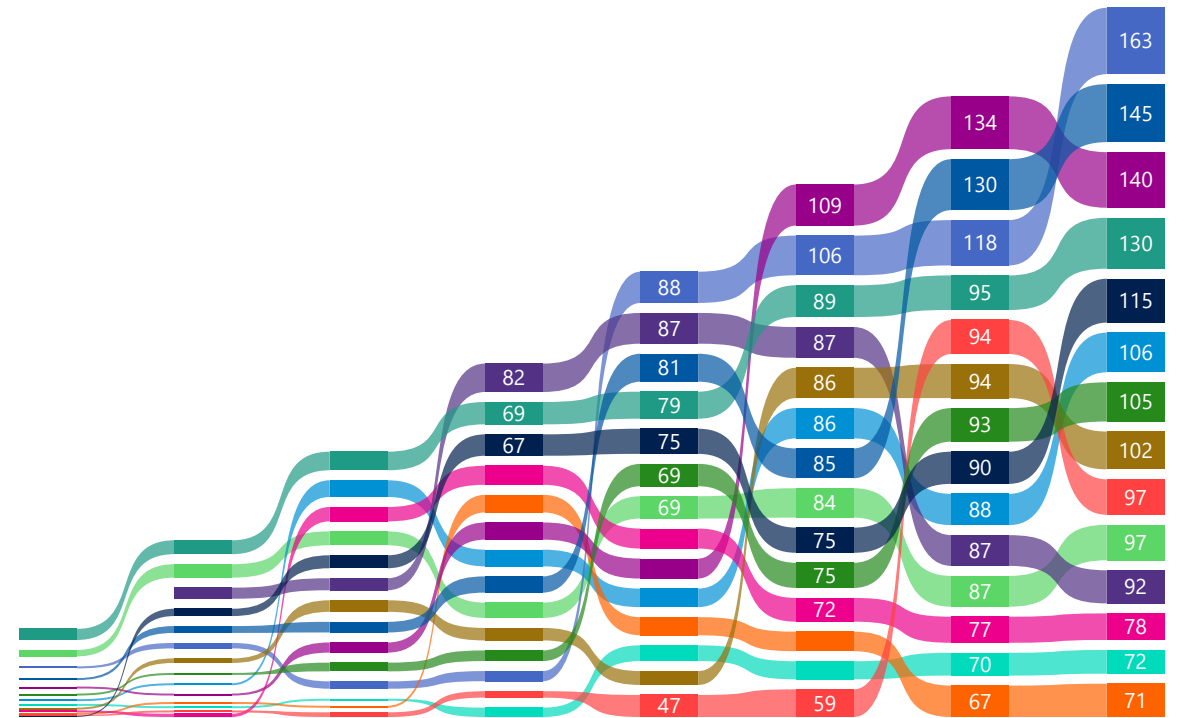

Name	1	2	3	4	5	6	7	8	Total
1 ↑ Lars Lehmann (A)	25	8	4	6	45	18	12	45	163
2 Till Odermatt (N)	18	18	8	12	25	4	45	15	145
3 ↓ Markus Walser	15	3	25	15	6	45	25	6	140
4 Samuel Felder	45	6	10	8	10	10	6	35	130
5 ↑ Tobias Specht	2	35	12	18	8	0	15	25	115
6 ↑ Kay Wacker (N)	10	12	35	0	4	25	2	18	106
7 Sebastian Küppers	12	10	18	4	25	6	18	12	105
8 ↓ Richard Lattmann	6	25	15	2	3	35	8	8	102
9 ↓ Rolf Schneebeli (N)	3	4	3	25	12	12	35	3	97
10 ↑ Brigitta Huggel	35	15	1	3	15	15	3	10	97
11 ↓ Patrick Hauck (A)	0	45	2	35	5	0	0	5	92
12 Norwin Amiet	5	2	45	10	2	8	5	1	78
13 Andreas Egger (A)	8	1	6	5	35	5	10	2	72
14 Marco Haller (N)	4	5	5	45	1	3	4	4	71

- Andreas Egger (A)
- Brigitta Huggel
- Kay Wacker (N)
- Lars Lehmann (A)
- Marco Haller (N)
- Markus Walser
- Norwin Amiet
- Patrick Hauck (A)
- Richard Lattmann
- Rolf Schneebeli (N)
- Samuel Felder
- Sebastian Küppers
- Till Odermatt (N)
- Tobias Specht

Name	1	%	#	2	%	#	3	%	#	4	%	#	5	%	#	6	%	#	7	%	#	8	%	#							
Andreas Egger (A)	10190	60%	8	3640	20%	14	↓	9220	50%	9	↑	9910	55%	10	↓	13870	75%	2	↑	11650	65%	10	↓	12610	70%	7	↑	7230	40%	13	↓
Brigitta Huggel	14540	85%	2	12230	75%	5	↓	5600	30%	14	↓	7350	40%	12	↑	13010	75%	5	↑	13290	75%	5	→	8990	50%	12	↓	10640	70%	7	↑
Kay Wacker (N)	10580	60%	7	11580	65%	6	↑	13260	70%	2	↑	0	0%	14		11830	65%	11	↑	14230	75%	3	↑	8230	45%	13	↓	10950	60%	4	↑
Lars Lehmann (A)	12970	75%	3	10630	60%	8	↓	8090	45%	11	↓	10030	55%	9	↑	14220	75%	1	↑	13500	75%	4	↓	12790	70%	6	↓	11830	65%	1	↑
Marco Haller (N)	8910	55%	11	9650	55%	10	↑	9130	50%	10	→	14770	75%	1	↑	10200	55%	14		10240	55%	12	↑	9120	50%	11	↑	9150	50%	11	→
Markus Walser	11440	65%	5	8830	50%	12	↓	12330	65%	3	↑	12780	70%	5	↓	12000	65%	9	↓	15240	80%	1	↑	14060	75%	3	↓	10240	55%	9	↓
Norwin Amiet	9160	50%	10	6400	35%	13	↓	13820	75%	1	↑	11460	60%	7	↓	11200	60%	13	↓	12000	65%	8	↑	11110	60%	10	↓	6440	35%	14	↓
Patrick Hauck (A)	0	0%	14	14790	85%	1	↑	6470	35%	13	↓	14280	75%	2	↑	11900	75%	10	↓	0	0%	13	↓	0	0%	14	↓	9400	50%	10	↑
Richard Lattmann	10090	60%	9	13350	75%	3	↑	10620	60%	5	↓	4430	25%	13	↓	11490	65%	12	↑	15220	85%	2	↑	12160	70%	8	↓	10280	60%	8	→
Rolf Schneebeli (N)	7720	45%	12	8860	50%	11	↑	7330	40%	12	↓	13850	75%	3	↑	12530	70%	6	↓	13230	70%	6	→	14230	75%	2	↑	9090	50%	12	↓
Samuel Felder	15530	85%	1	9710	55%	9	↓	10010	55%	7	↑	10970	60%	8	↓	12500	70%	7	↑	12570	70%	7	→	11690	65%	9	↓	11420	65%	2	↑
Sebastian Küppers	11390	65%	6	10870	55%	7	↓	11660	65%	4	↑	9160	50%	11	↓	13740	75%	3	↑	11850	65%	9	↓	13920	75%	4	↑	10810	60%	6	↓
Till Odermatt (N)	12700	70%	4	12850	70%	4	→	9280	50%	8	↓	12000	65%	6	↑	13740	75%	3	↑	10970	60%	11	↓	16450	85%	1	↑	10930	60%	5	↓
Tobias Specht	5160	30%	13	13380	80%	2	↑	10030	55%	6	↓	12920	70%	4	↑	12160	70%	8	↓	0	0%	13	↓	13380	75%	5	↑	11160	65%	3	↑