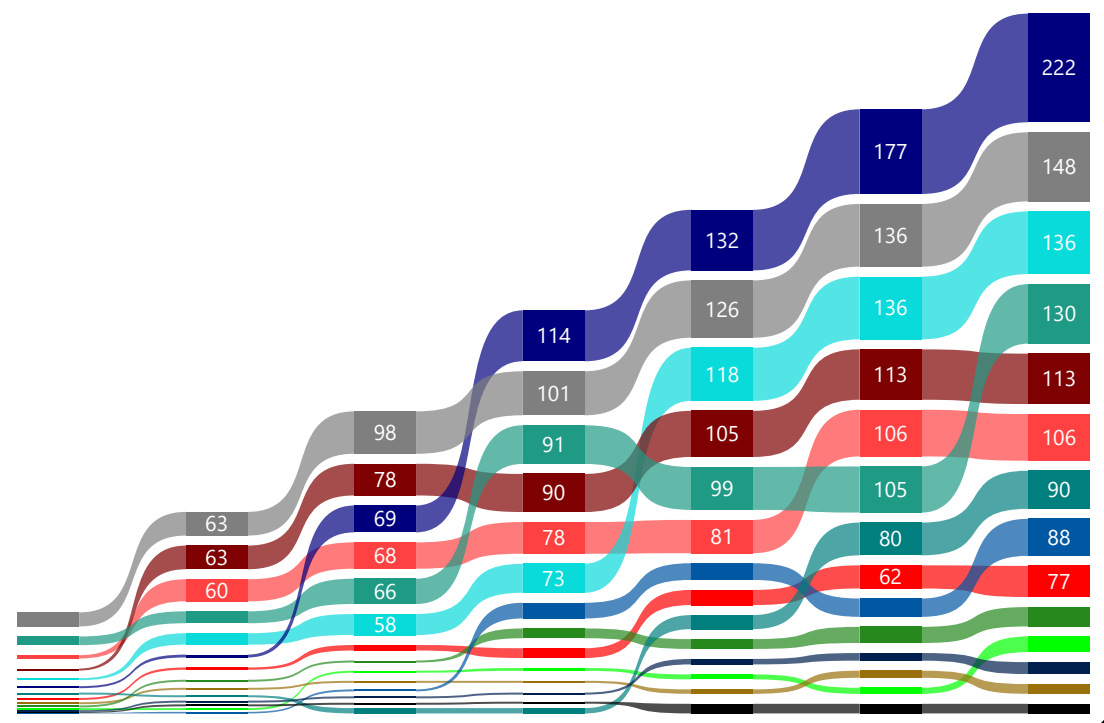

Name	1	2	3	4	5	6	7	8	Total
1 Manuel Hobiger (M)	12	12	45	45	18	45	45		222
2 Renate Schär	45	18	35	3	25	10	12		148
3 Girish Chandrasekhar	15	25	18	15	45	18	0		136
4 ↑ Manuel Feer (N)	35	6	25	25	8	6	25		130
5 ↓ Lakshmi Natarajan	18	45	15	12	15	8	0		113
6 ↓ Giorgi Shalamberidze (N)	25	35	8	10	3	25	0		106
7 Prakhar Gupta	10	0	0	0	35	35	10		90
8 ↑ Patrick Kreis	1	2	10	35	2	3	35		88
9 ↓ Alex Feist	8	15	6	8	10	15	15		77
10 Max Bühler	5	10	4	18	0	12	6		55
11 ↑ Andi Stolz (N)	4	3	12	5	4	2	18		48
12 ↓ Thomas Wälchli	3	4	5	5	12	4	8		41
13 ↓ Dominik Jordan	6	8	2	6	5	5	5		37
14 Renato Carlotti	2	5	3	2	6	0	0		18

- Alex Feist
- Andi Stolz (N)
- Dominik Jordan
- Giorgi Shalamberidze (N)
- Girish Chandrasekhar
- Lakshmi Natarajan
- Manuel Feer (N)
- Manuel Hobiger (M)
- Max Bühler
- Patrick Kreis
- Prakhar Gupta
- Renate Schär
- Renato Carlotti
- Thomas Wälchli

Name	1	%	#	2	%	#	3	%	#	4	%	#	5	%	#	6	%	#	7	%	#	8	%	#			
Alex Feist	13890	75%	8	11240	60%	5	↑	10400	55%	9	↓	13130	70%	8	↑	12310	65%	7	↑	16230	85%	5	↑	13000	70%	5	→
Andi Stolz (N)	10910	60%	11	8140	45%	12	↓	12570	70%	6	↑	11170	60%	10	↓	11210	60%	11	↓	12760	70%	13	↓	13320	70%	4	↑
Dominik Jordan	12490	70%	9	10770	60%	8	↑	8460	45%	13	↓	12560	70%	9	↑	11980	65%	10	↓	14650	85%	10	→	10870	60%	10	→
Giorgi Shalamberidze (N)	14960	85%	3	14380	85%	2	↑	11230	65%	8	↓	13260	75%	7	↑	10760	65%	12	↓	17270	95%	3	↑	0	0%	11	↓
Girish Chandrasekhar	14720	85%	5	12620	70%	3	↑	13380	70%	4	↓	14450	75%	5	↓	15570	80%	1	↑	16680	85%	4	↓	0	0%	11	↓
Lakshmi Natarajan	14870	85%	4	16140	85%	1	↑	12910	70%	5	↓	13850	75%	6	↓	12710	70%	5	↑	15090	80%	8	↓	0	0%	11	↓
Manuel Feer (N)	15180	85%	2	9820	55%	9	↓	13590	75%	3	↑	15590	80%	3	→	12000	65%	8	↓	15010	80%	9	↓	13820	75%	3	↑
Manuel Hobiger (M)	14470	80%	6	11020	60%	6	→	14960	80%	1	↑	17270	90%	1	→	13570	75%	4	↓	20520	95%	1	↑	15650	85%	1	→
Max Bühler	12310	70%	10	10910	60%	7	↑	10150	55%	11	↓	15160	80%	4	↑	0	0%	14	↓	16110	85%	6	↑	10930	60%	9	↓
Patrick Kreis	8730	55%	14	7720	45%	13	↑	11830	65%	7	↑	16130	85%	2	↑	9720	55%	13	↓	13560	75%	12	↑	15230	85%	2	↑
Prakhar Gupta	14450	80%	7	0	0%	14	↓	0	0%	14	→	0	0%	14	→	14840	80%	2	↑	19860	95%	2	→	11290	60%	7	↓
Renate Schär	18630	90%	1	11680	65%	4	↓	14170	80%	2	↑	10710	60%	12	↓	14550	80%	3	↑	16010	85%	7	↓	11390	65%	6	↑
Renato Carlotti	10390	60%	13	9100	50%	10	↑	10090	55%	12	↓	8410	45%	13	↓	11990	65%	9	↑	0	0%	14	↓	0	0%	11	↑
Thomas Wälchli	10460	65%	12	8750	55%	11	↑	10390	60%	10	↑	11170	70%	10	→	12610	70%	6	↑	14050	85%	11	↓	11140	65%	8	↑