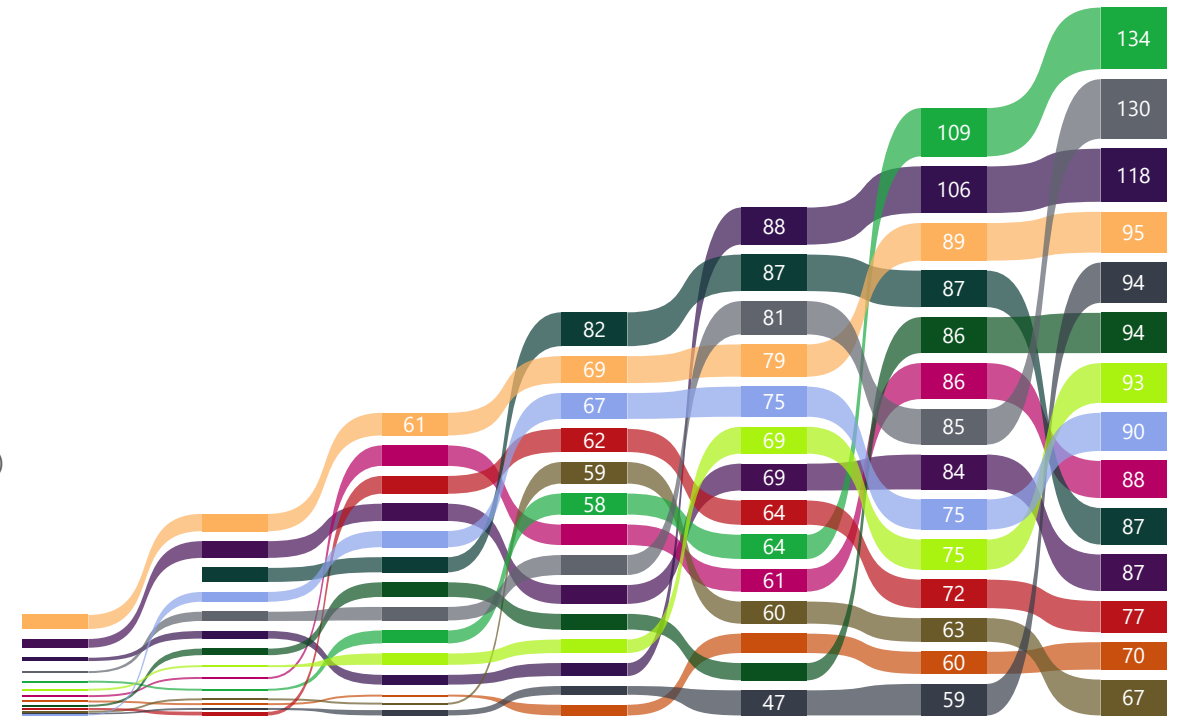

Name	1	2	3	4	5	6	7	8	Total
1 Markus Walser	15	3	25	15	6	45	25		134
2 ↑ Till Odermatt (N)	18	18	8	12	25	4	45		130
3 ↓ Lars Lehmann (A)	25	8	4	6	45	18	12		118
4 ↓ Samuel Felder	45	6	10	8	10	10	6		95
5 Richard Lattmann	6	25	15	2	3	35	8		94
6 ↑ Rolf Schneebei (N)	3	4	3	25	12	12	35		94
7 ↑ Sebastian Küppers	12	10	18	4	25	6	18		93
8 ↑ Tobias Specht	2	35	12	18	8	0	15		90
9 ↓ Kay Wacker (N)	10	12	35	0	4	25	2		88
10 ↓ Patrick Hauck (A)	0	45	2	35	5	0	0		87
11 ↓ Brigitta Huggel	35	15	1	3	15	15	3		87
12 ↓ Norwin Amiet	5	2	45	10	2	8	5		77
13 Andreas Egger (A)	8	1	6	5	35	5	10		70
14 ↓ Marco Haller (N)	4	5	5	45	1	3	4		67

- Andreas Egger (A)
- Brigitta Huggel
- Kay Wacker (N)
- Lars Lehmann (A)
- Marco Haller (N)
- Markus Walser
- Norwin Amiet
- Patrick Hauck (A)
- Richard Lattmann
- Rolf Schneebei (N)
- Samuel Felder
- Sebastian Küppers
- Till Odermatt (N)
- Tobias Specht

Name	1	%	#	2	%	#	3	%	#	4	%	#	5	%	#	6	%	#	7	%	#	8	%	#			
Andreas Egger (A)	10190	60%	8	3640	20%	14	↓	9220	50%	9	↑	9910	55%	10	↓	13870	75%	2	↑	11650	65%	10	↓	12610	70%	7	↑
Brigitta Huggel	14540	85%	2	12230	75%	5	↓	5600	30%	14	↓	7350	40%	12	↑	13010	75%	5	↑	13290	75%	5	→	8990	50%	12	↓
Kay Wacker (N)	10580	60%	7	11580	65%	6	↑	13260	70%	2	↑	0	0%	14		11830	65%	11	↑	14230	75%	3	↑	8230	45%	13	↓
Lars Lehmann (A)	12970	75%	3	10630	60%	8	↓	8090	45%	11	↓	10030	55%	9	↑	14220	75%	1	↑	13500	75%	4	↓	12790	70%	6	↓
Marco Haller (N)	8910	55%	11	9650	55%	10	↑	9130	50%	10	→	14770	75%	1	↑	10200	55%	14		10240	55%	12	↑	9120	50%	11	↑
Markus Walser	11440	65%	5	8830	50%	12	↓	12330	65%	3	↑	12780	70%	5	↓	12000	65%	9	↓	15240	80%	1	↑	14060	75%	3	↓
Norwin Amiet	9160	50%	10	6400	35%	13	↓	13820	75%	1	↑	11460	60%	7	↓	11200	60%	13	↓	12000	65%	8	↑	11110	60%	10	↓
Patrick Hauck (A)	0	0%	14	14790	85%	1	↑	6470	35%	13	↓	14280	75%	2	↑	11900	75%	10	↓	0	0%	13	↓	0	0%	14	↓
Richard Lattmann	10090	60%	9	13350	75%	3	↑	10620	60%	5	↓	4430	25%	13	↓	11490	65%	12	↑	15220	85%	2	↑	12160	70%	8	↓
Rolf Schneebei (N)	7720	45%	12	8860	50%	11	↑	7330	40%	12	↓	13850	75%	3	↑	12530	70%	6	↓	13230	70%	6	→	14230	75%	2	↑
Samuel Felder	15530	85%	1	9710	55%	9	↓	10010	55%	7	↑	10970	60%	8	↓	12500	70%	7	↑	12570	70%	7	→	11690	65%	9	↓
Sebastian Küppers	11390	65%	6	10870	55%	7	↓	11660	65%	4	↑	9160	50%	11	↓	13740	75%	3	↑	11850	65%	9	↓	13920	75%	4	↑
Till Odermatt (N)	12700	70%	4	12850	70%	4	→	9280	50%	8	↓	12000	65%	6	↑	13740	75%	3	↑	10970	60%	11	↓	16450	85%	1	↑
Tobias Specht	5160	30%	13	13380	80%	2	↑	10030	55%	6	↓	12920	70%	4	↑	12160	70%	8	↓	0	0%	13	↓	13380	75%	5	↑