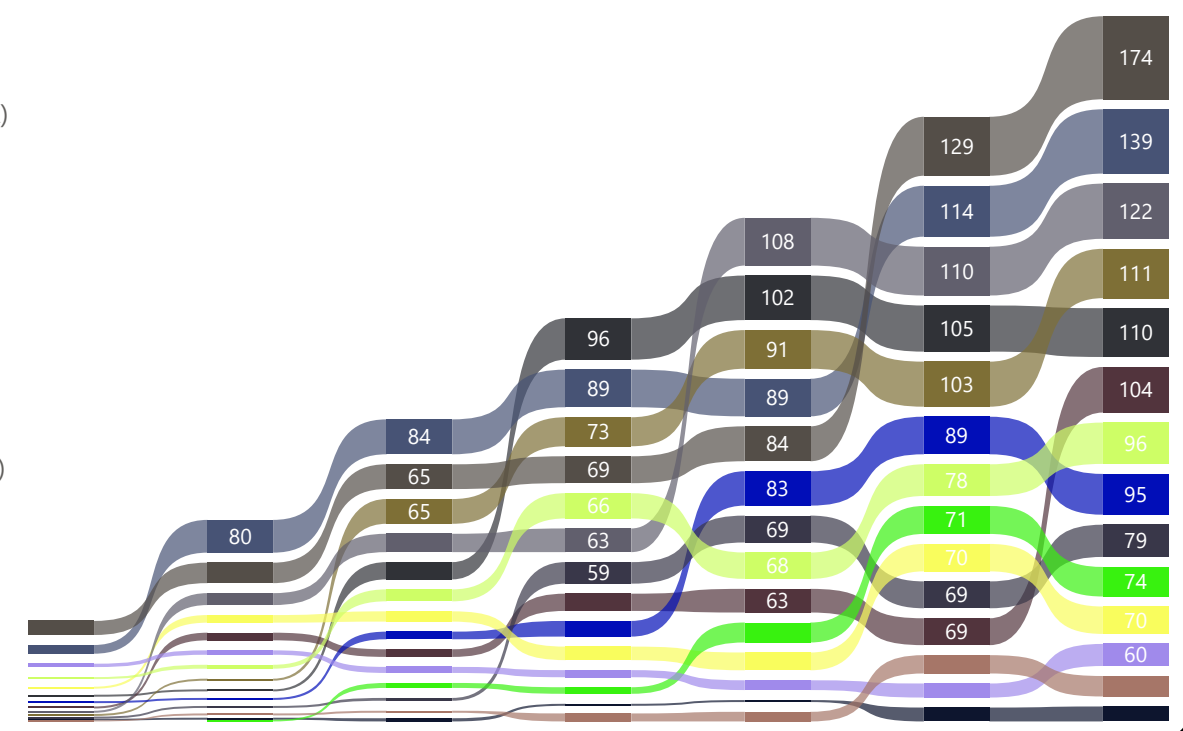

Name	1	2	3	4	5	6	7	8	Total
1 Julian Steiner	45	12	8	4	15	45	45		174
2 Christian Maag	35	45	4	5	0	25	25		139
3 René Achterberg	6	35	12	10	45	2	12		122
4 ↑ Christian Müller (A)	5	15	45	8	18	12	8		111
5 ↓ Arne Wengler	12	4	35	45	6	3	5		110
6 ↑ Gilles Bertholet (A)	8	25	0	18	12	6	35		104
7 Theo Stalder (N)	18	8	15	25	2	10	18		96
8 ↓ Michael Sauer	10	5	18	15	35	6	6		95
9 ↑ Nicole Büchi	4	10	10	35	10	0	10		79
10 ↓ Regina Markert (N)	0	3	25	3	25	15	3		74
11 ↓ Oliver Walenciak	15	18	5	6	8	18	0		70
12 ↑ Reto Ghezzi (N)	25	2	3	2	5	8	15		60
13 ↓ Veronika Barta (N)	2	6	6	1	3	35	4		57
14 Irena Rullo (N)	3	1	2	12	4	4	2		28

- Arne Wengler
- Christian Maag
- Christian Müller (A)
- Gilles Bertholet (A)
- Irena Rullo (N)
- Julian Steiner
- Michael Sauer
- Nicole Büchi
- Oliver Walenciak
- Regina Markert (N)
- René Achterberg
- Reto Ghezzi (N)
- Theo Stalder (N)
- Veronika Barta (N)

Name	1	%	#	2	%	#	3	%	#	4	%	#	5	%	#	6	%	#	7	%	#	8	%	#			
Arne Wengler	9920	60%	6	5750	35%	11	↓	10600	55%	2	↑	14630	70%	1	↑	9100	50%	9	↓	9670	55%	12	↓	6870	40%	10	↑
Christian Maag	11860	70%	2	11170	65%	1	↑	7600	45%	11	↓	9360	55%	10	↑	0	0%	14	↓	13060	75%	3	↑	10550	65%	3	→
Christian Müller (A)	8420	50%	10	7240	40%	5	↑	11550	65%	1	↑	10300	55%	8	↓	11740	65%	4	↑	11750	65%	6	↓	7870	45%	8	↓
Gilles Bertholet (A)	8800	50%	8	9010	50%	3	↑	0	0%	14	↓	11870	60%	4	↑	11160	60%	6	↓	11150	60%	9	↓	11870	65%	2	↑
Irena Rullo (N)	7460	45%	12	5210	30%	14	↓	7030	40%	13	↑	10910	65%	6	↑	8870	50%	11	↓	10300	75%	11	→	5320	30%	13	↓
Julian Steiner	14550	80%	1	7110	40%	6	↓	8290	45%	8	↓	8810	50%	11	↓	11680	60%	5	↑	13760	75%	1	↑	11910	65%	1	→
Michael Sauer	8820	50%	7	6320	35%	10	↓	10270	55%	4	↑	11260	60%	5	↓	12800	70%	2	↑	11150	60%	9	↓	7460	40%	9	→
Nicole Büchi	7570	45%	11	6800	40%	7	↑	8320	45%	7	→	14420	75%	2	↑	10790	60%	7	↓	0	0%	14	↓	8800	50%	7	↑
Oliver Walenciak	10200	60%	5	7860	45%	4	↑	7610	40%	10	↓	9640	50%	9	↑	9180	50%	8	↑	12480	70%	4	↑	0	0%	14	↓
Regina Markert (N)	0	0%	14	5420	30%	12	↑	10460	55%	3	↑	8690	45%	12	↓	12010	65%	3	↑	11980	65%	5	↓	5540	30%	12	↓
René Achterberg	8560	50%	9	9140	50%	2	↑	8580	45%	6	↓	10520	55%	7	↓	12810	70%	1	↑	9080	50%	13		9960	55%	6	↑
Reto Ghezzi (N)	11470	65%	3	5380	30%	13	↓	7520	40%	12	↑	8130	45%	13	↓	8930	50%	10	↑	11350	70%	8	↑	9970	55%	5	↑
Theo Stalder (N)	11310	70%	4	6540	40%	8	↓	9730	55%	5	↑	12320	70%	3	↑	6800	40%	13	↓	11650	65%	7	↑	10390	60%	4	↑
Veronika Barta (N)	5390	30%	13	6350	35%	9	↑	8250	45%	9	→	5350	30%	14	↓	8260	45%	12	↑	13660	75%	2	↑	6400	35%	11	↓