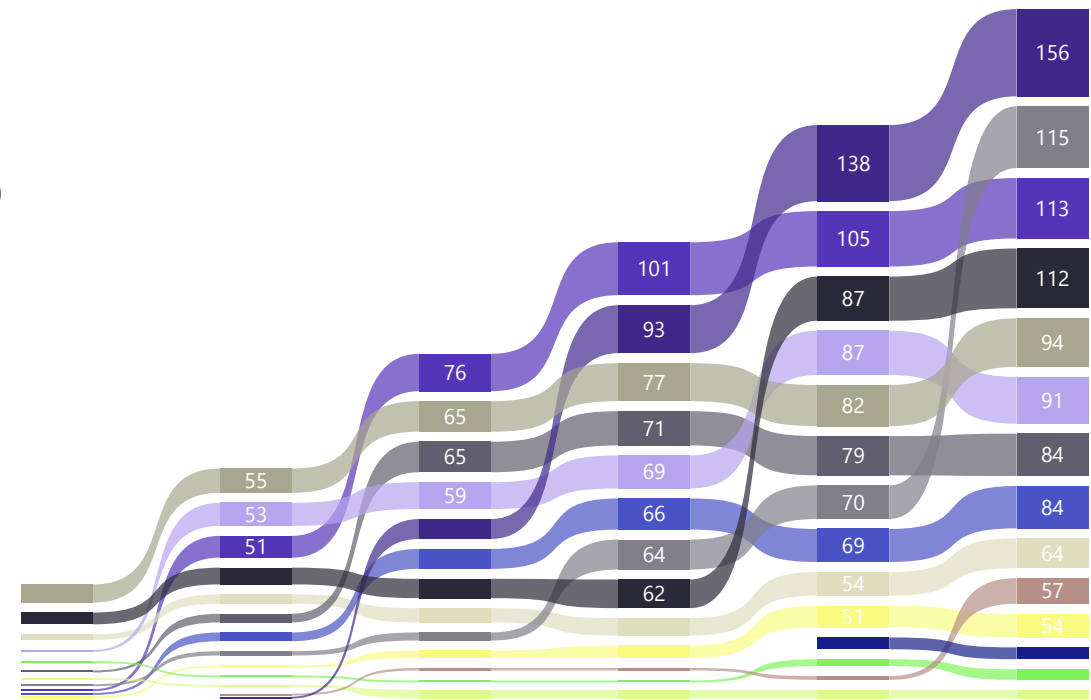

Name	1	2	3	4	5	6	7	8	Total
1 Niklaus Brunner	0	3	45	45	45	18			156
2 ↑ Lukas Heutschi	8	15	6	35	6	45			115
3 ↓ Alan Marquès	6	45	25	25	4	8			113
4 ↓ Tim Müller (N)	35	8	4	15	25	25			112
5 Rafael Wagner (N)	45	10	10	12	5	12			94
6 ↓ Marco von Atzigen (A)	18	35	6	10	18	4			91
7 ↓ Carsten Köllmann	12	18	35	6	8	5			84
8 Armin Riebli	5	25	18	18	3	15			84
9 Alessandro Occhipinti	25	6	8	5	10	10			64
10 ↑ Nicola Colucci (A)	0	5	15	0	2	35			57
11 ↓ Claude Anthamatten (N)	4	12	12	8	15	3			54
12 ↓ Salil Apte (N)	0	0	0	0	35	0			35
13 ↓ Julian Purtschert (N)	15	0	0	0	12	6			33
14 Mathias Henseler (N)	10	4	0	0	0	0			14

- Alan Marquès
- Alessandro Occhipinti
- Armin Riebli
- Carsten Köllmann
- Claude Anthamatten (N)
- Julian Purtschert (N)
- Lukas Heutschi
- Marco von Atzigen (A)
- Mathias Henseler (N)
- Nicola Colucci (A)
- Niklaus Brunner
- Rafael Wagner (N)
- Salil Apte (N)
- Tim Müller (N)

Name	1	%	#	2	%	#	3	%	#	4	%	#	5	%	#	6	%	#	7	%	#	8	%	#	
Alan Marquès	8270	50%	9	12240	70%	1	↑	10320	60%	3	↓	11580	60%	3	→	9740	55%	11	↓	10130	55%	8	↑		
Alessandro Occhipinti	9980	55%	3	6420	35%	9	↓	7550	40%	8	↑	7570	40%	10	↓	10180	55%	7	↑	10300	55%	7	→		
Armin Riebli	8080	45%	10	8240	45%	3	↑	9270	50%	4	↓	11110	60%	4	→	9250	50%	12	↓	11950	65%	5	↑		
Carsten Köllmann	9320	55%	6	7300	40%	4	↑	10590	55%	2	↑	7760	40%	9	↓	10160	55%	8	↑	9750	55%	10	↓		
Claude Anthamatten (N)	7630	45%	11	7210	40%	6	↑	8130	45%	6	→	10020	55%	8	↓	10690	60%	5	↑	8740	50%	12	↓		
Julian Purtschert (N)	9480	55%	5	0	0%	13	↓	0	0%	12	↑	0	0%	11	↑	10270	55%	6	↑	9890	55%	9	↓		
Lukas Heutschi	8560	50%	8	7220	40%	5	↑	7430	40%	9	↓	12080	65%	2	↑	10080	55%	9	↓	14000	75%	1	↑		
Marco von Atzigen (A)	9550	55%	4	12100	65%	2	↑	7430	40%	9	↓	10160	55%	7	↑	11800	65%	4	↑	9000	50%	11	↓		
Mathias Henseler (N)	9090	55%	7	4160	25%	11	↓	0	0%	12	↓	0	0%	11	↑	0	0%	14	↓	0	0%	13	↑		
Nicola Colucci (A)	0	0%	12	5870	35%	10	↑	9160	50%	5	↑	0	0%	11	↓	4630	25%	13	↓	12660	80%	2	↑		
Niklaus Brunner	0	0%	12	3660	20%	12	→	12780	70%	1	↑	14600	75%	1	→	14870	80%	1	→	12280	70%	4	↓		
Rafael Wagner (N)	14680	85%	1	7070	40%	7	↓	8020	45%	7	→	10300	55%	6	↑	9910	55%	10	↓	11680	65%	6	↑		
Salil Apte (N)	0	0%	12	0	0%	13	↓	0	0%	12	↑	0	0%	11	↑	13210	75%	2	↑	0	0%	13	↓		
Tim Müller (N)	10510	65%	2	6810	40%	8	↓	7060	40%	11	↓	11100	65%	5	↑	12360	70%	3	↑	12400	70%	3	→