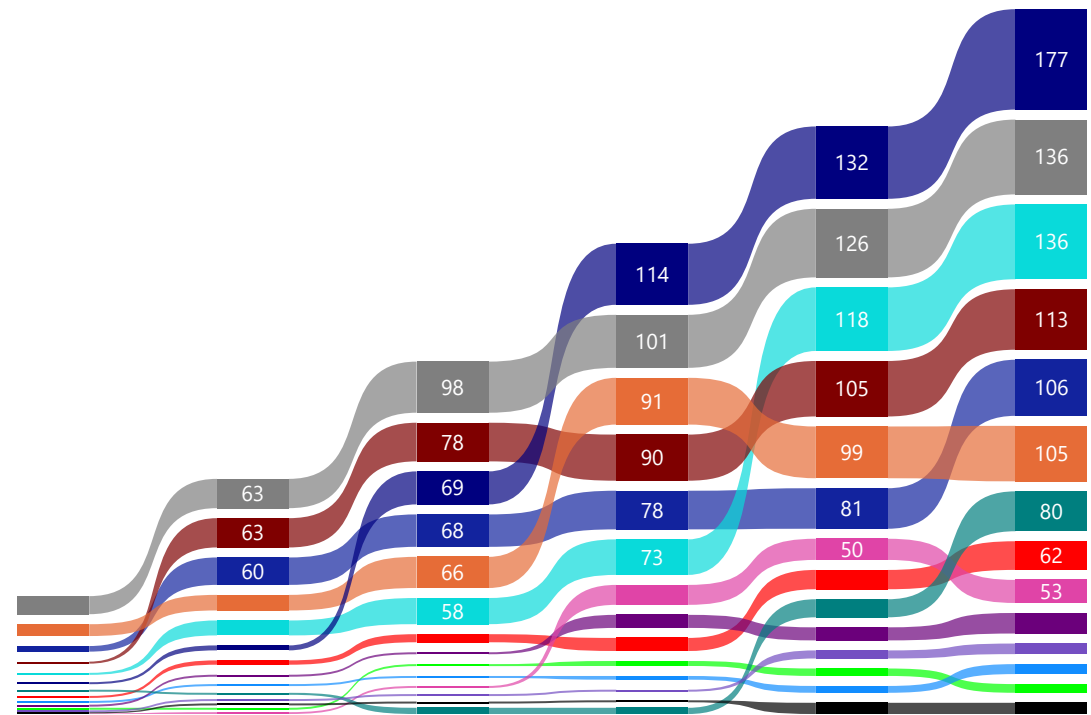

Name	1	2	3	4	5	6	7	8	Total
1 Manuel Hobiger (M)	12	12	45	45	18	45			177
2 Renate Schär	45	18	35	3	25	10			136
3 Girish Chandrasekhar	15	25	18	15	45	18			136
4 Lakshmi Natarajan	18	45	15	12	15	8			113
5 ↑ Giorgi Shalamberidze (N)	25	35	8	10	3	25			106
6 ↓ Manuel Feer (N)	35	6	25	25	8	6			105
7 ↑ Prakhar Gupta	10	0	0	0	35	35			80
8 Alex Feist	8	15	6	8	10	15			62
9 ↓ Patrick Kreis	1	2	10	35	2	3			53
10 Max Bühler	5	10	4	18	0	12			49
11 Thomas Wälchli	3	4	5	5	12	4			33
12 ↑ Dominik Jordan	6	8	2	6	5	5			32
13 ↓ Andi Stolz (N)	4	3	12	5	4	2			30
14 Renato Carlotti	2	5	3	2	6	0			18

- Alex Feist
- Andi Stolz (N)
- Dominik Jordan
- Giorgi Shalamberidze (N)
- Girish Chandrasekhar
- Lakshmi Natarajan
- Manuel Feer (N)
- Manuel Hobiger (M)
- Max Bühler
- Patrick Kreis
- Prakhar Gupta
- Renate Schär
- Renato Carlotti
- Thomas Wälchli

Name	1	%	#	2	%	#	3	%	#	4	%	#	5	%	#	6	%	#	7	%	#	8	%	#		
Alex Feist	13890	75%	8	11240	60%	5	↑	10400	55%	9	↓	13130	70%	8	↑	12310	65%	7	↑	16230	85%	5	↑			
Andi Stolz (N)	10910	60%	11	8140	45%	12	↓	12570	70%	6	↑	11170	60%	10	↓	11210	60%	11	↓	12760	70%	13	↓			
Dominik Jordan	12490	70%	9	10770	60%	8	↑	8460	45%	13	↓	12560	70%	9	↑	11980	65%	10	↓	14650	85%	10	→			
Giorgi Shalamberidze (N)	14960	85%	3	14380	85%	2	↑	11230	65%	8	↓	13260	75%	7	↑	10760	65%	12	↓	17270	95%	3	↑			
Girish Chandrasekhar	14720	85%	5	12620	70%	3	↑	13380	70%	4	↓	14450	75%	5	↓	15570	80%	1	↑	16680	85%	4	↓			
Lakshmi Natarajan	14870	85%	4	16140	85%	1	↑	12910	70%	5	↓	13850	75%	6	↓	12710	70%	5	↑	15090	80%	8	↓			
Manuel Feer (N)	15180	85%	2	9820	55%	9	↓	13590	75%	3	↑	15590	80%	3	→	12000	65%	8	↓	15010	80%	9	↓			
Manuel Hobiger (M)	14470	80%	6	11020	60%	6	→	14960	80%	1	↑	17270	90%	1	→	13570	75%	4	↓	20520	95%	1	↑			
Max Bühler	12310	70%	10	10910	60%	7	↑	10150	55%	11	↓	15160	80%	4	↑	0	0%	14	↓	16110	85%	6	↑			
Patrick Kreis	8730	55%	14	7720	45%	13	↑	11830	65%	7	↑	16130	85%	2	↑	9720	55%	13	↓	13560	75%	12	↑			
Prakhar Gupta	14450	80%	7	0	0%	14	↓	0	0%	14	→	0	0%	14	→	14840	80%	2	↑	19860	95%	2	→			
Renate Schär	18630	90%	1	11680	65%	4	↓	14170	80%	2	↑	10710	60%	12	↓	14550	80%	3	↑	16010	85%	7	↓			
Renato Carlotti	10390	60%	13	9100	50%	10	↑	10090	55%	12	↓	8410	45%	13	↓	11990	65%	9	↑	0	0%	14	↓			
Thomas Wälchli	10460	65%	12	8750	55%	11	↑	10390	60%	10	↑	11170	70%	10	→	12610	70%	6	↑	14050	85%	11	↓