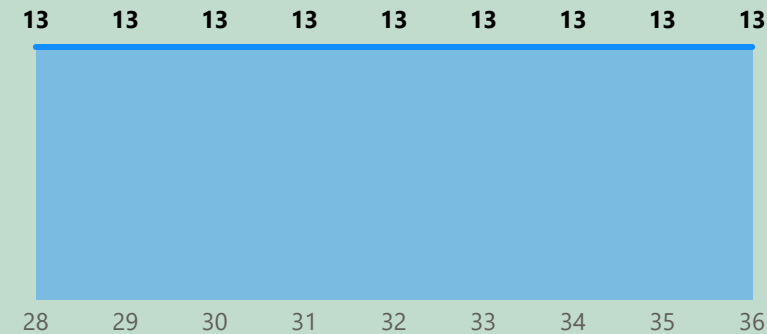

# 2024

Statistics SQV Online-League

Spieler / Players

Korrekte Antworten / Correct answers (Durchschnitt / Average)

Gespielte Quizze / Quizzes played

Anzahl Ligen / Number of Leagues

Score (Durchschnitt / Average)

Table with 10 columns (Name, 28-36) and 100 rows of names and their corresponding final ranks for seasons 28-36.

Legend explaining the symbols used in the table: A Nationalliga A, B Nationalliga B, C Nationalliga C; 1 1.Liga, 2 2.Liga, 3 3.Liga; and a circled number 10 = 2.Liga, Platz/Rank 10.