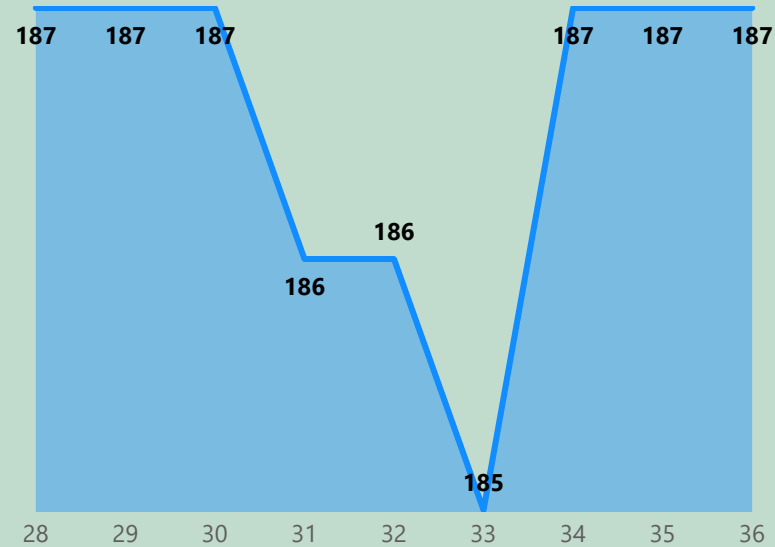

# 2024

Statistics SQV Online-League

Spieler / Players

Korrekte Antworten / Correct answers (Durchschnitt / Average)

Gespielte Quizze / Quizzes played

Anzahl Ligen / Number of Leagues

Score (Durchschnitt / Average)

Table with 10 columns (Name, 28-36) and 100 rows of names and their corresponding final ranks for seasons 28-36.

Legend explaining the symbols used in the table: A Nationalliga A, B Nationalliga B, C Nationalliga C; 1 1.Liga, 2 2.Liga, 3 3.Liga; and a circled number 10 = 2.Liga, Platz/Rank 10.

Continuation of the table from the previous block, containing names and their ranks for seasons 28-36.