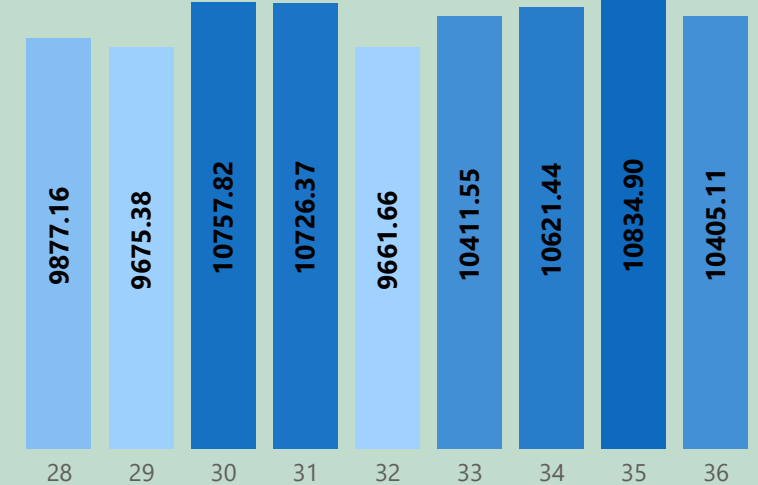

# 2024

Statistics SQV Online-League

Spieler / Players

Korrekte Antworten / Correct answers (Durchschnitt / Average)

Gespielte Quizze / Quizzes played

Anzahl Ligen / Number of Leagues

Score (Durchschnitt / Average)

Table with 10 columns (Name, 28-36) and 100 rows of names and their corresponding final ranks for seasons 28-36.

Legend explaining the symbols used in the table: A Nationalliga A, B Nationalliga B, C Nationalliga C; 1 1.Liga, 2 2.Liga, 3 3.Liga; and a circled number 10 = 2.Liga, Platz/Rank 10.