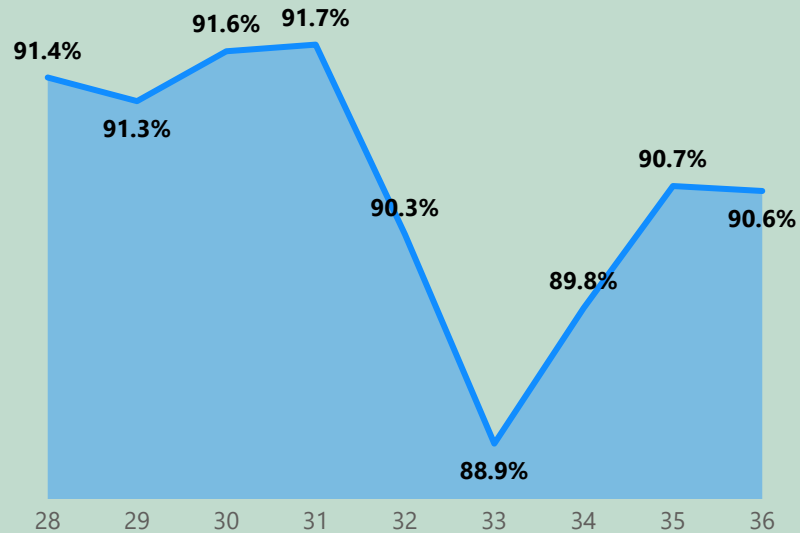

# 2024

Statistics SQV Online-League

Spieler / Players

Korrekte Antworten / Correct answers (Durchschnitt / Average)

Gespielte Quizze / Quizzes played

Anzahl Ligen / Number of Leagues

Score (Durchschnitt / Average)

Table with 10 columns (Name, 28-36) and 100 rows of names and their corresponding final ranks for seasons 28-36.

Legend explaining the symbols used in the table: A Nationalliga A, B Nationalliga B, C Nationalliga C; 1 1.Liga, 2 2.Liga, 3 3.Liga; and a circled number 10 = 2.Liga, Platz/Rank 10.