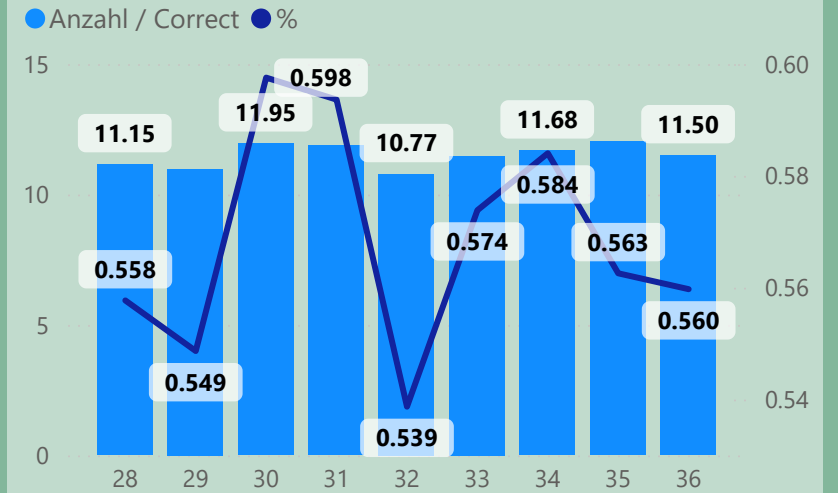

# 2024

Statistics SQV Online-League

Spieler / Players

Korrekte Antworten / Correct answers (Durchschnitt / Average)

Gespielte Quizze / Quizzes played

Anzahl Ligen / Number of Leagues

Score (Durchschnitt / Average)

Table with 10 columns (Name, 28-36) and 100 rows of names and their corresponding final ranks for seasons 28-36.

Legend explaining the symbols used in the table: A Nationalliga A, B Nationalliga B, C Nationalliga C; 1 1.Liga, 2 2.Liga, 3 3.Liga; and a circled number 10 = 2.Liga, Platz/Rank 10.