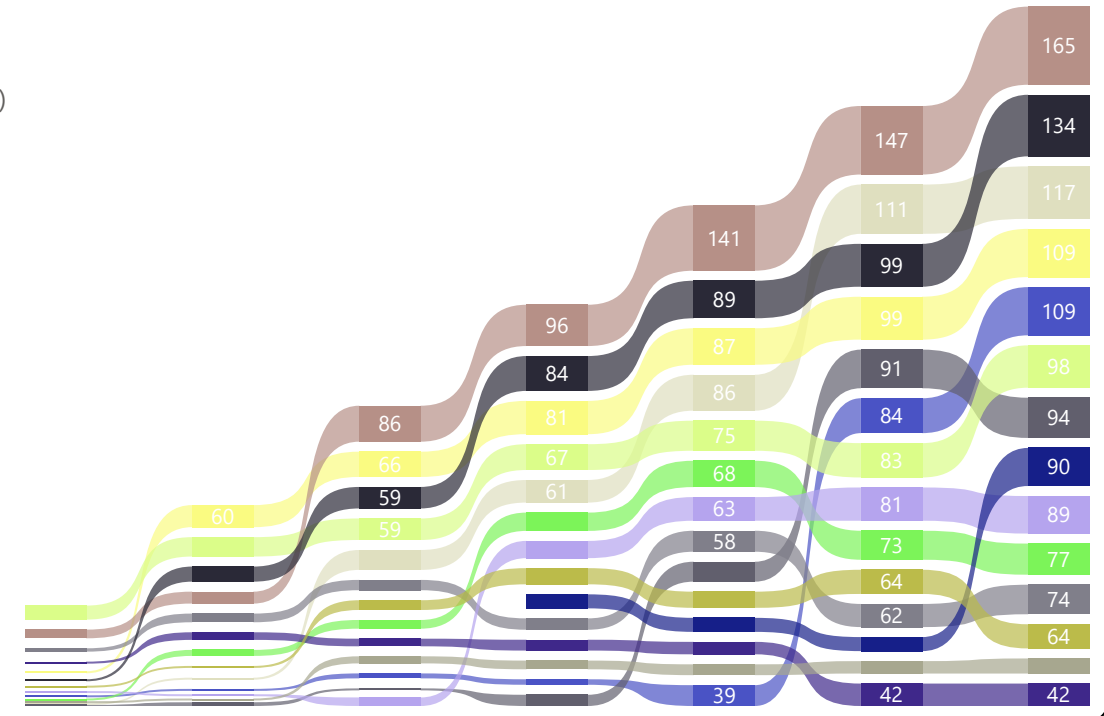

Name	1	2	3	4	5	6	7	8	Total
1 Marco von Atzigen (A)	35	6	45	10	45	6	18		165
2 ↑ Patrick Zellweger (A)	12	35	12	25	5	10	35		134
3 ↓ Alan Marquês (N)	3	18	35	5	25	25	6		117
4 ↑ Armin Riebli	6	4	18	1	10	45	25		109
5 ↓ Carsten Köllmann	15	45	6	15	6	12	10		109
6 ↑ Manuel Blamauer	45	10	4	8	8	8	15		98
7 ↓ Bettina Loos Gadmer (N)	2	5	10	4	35	35	3		94
8 ↑ Niklaus Brunner	0	0	0	45	0	0	45		90
9 ↓ Lili Ninova	8	0	8	35	12	18	8		89
10 ↓ Christine Ryser (N)	5	25	5	18	15	5	4		77
11 Claude Anthamatten	25	10	3	2	18	4	12		74
12 ↓ Simon Hodel	10	12	15	12	0	15	0		64
13 Monika Burgener (N)	4	3	25	3	4	3	5		47
14 Maria Anthi (N)	18	15	0	6	3	0	0		42

- Alan Marquês (N)
- Armin Riebli
- Bettina Loos Gadmer (N)
- Carsten Köllmann
- Christine Ryser (N)
- Claude Anthamatten
- Lili Ninova
- Manuel Blamauer
- Marco von Atzigen (A)
- Maria Anthi (N)
- Monika Burgener (N)
- Niklaus Brunner
- Patrick Zellweger (A)
- Simon Hodel

Name	1	%	#	2	%	#	3	%	#	4	%	#	5	%	#	6	%	#	7	%	#	8	%	#			
Alan Marquês (N)	7640	45%	12	10680	60%	4	↑	14560	75%	2	↑	8210	50%	10	↓	12050	65%	3	↑	12400	70%	3	→	9820	55%	9	↓
Armin Riebli	9640	55%	9	8250	45%	11	↓	12370	65%	4	↑	6480	35%	14	↓	11130	60%	7	↑	13520	70%	1	↑	11120	60%	3	↓
Bettina Loos Gadmer (N)	6130	35%	13	9210	50%	10	↑	12140	65%	7	↑	8140	45%	11	↓	12280	65%	2	↑	12850	70%	2	→	6390	35%	12	↓
Carsten Köllmann	11020	65%	5	12670	70%	1	↑	11250	60%	9	↓	11350	65%	5	↑	10520	55%	9	↓	11160	60%	6	↑	9860	55%	7	↓
Christine Ryser (N)	9300	55%	10	11750	65%	3	↑	10660	55%	10	↓	11780	65%	4	↑	11730	65%	5	↓	9060	50%	10	↓	6490	35%	11	↓
Claude Anthamatten	11390	70%	3	9890	55%	7	↓	8310	45%	12	↓	6890	40%	13	↓	11970	65%	4	↑	8980	50%	11	↓	10300	60%	6	↑
Lili Ninova	9840	65%	8	0	0%	13	↓	11600	65%	8	↑	12880	75%	2	↑	11600	65%	6	↓	12070	70%	4	↑	9840	60%	8	↓
Manuel Blamauer	12060	70%	1	9890	55%	7	↓	9230	50%	11	↓	9870	55%	8	↑	11020	60%	8	→	9940	55%	8	→	10320	55%	5	↑
Marco von Atzigen (A)	11700	70%	2	9840	55%	9	↓	15170	80%	1	↑	10340	60%	7	↓	13730	75%	1	↑	9140	50%	9	↓	10730	60%	4	↑
Maria Anthi (N)	11360	65%	4	10110	55%	5	↓	0	0%	13	↓	8650	50%	9	↑	7470	40%	12	↓	0	0%	13	↓	0	0%	13	→
Monika Burgener (N)	8520	50%	11	5420	30%	12	↓	13300	70%	3	↑	7990	45%	12	↓	8380	45%	11	↑	8950	50%	12	↓	7360	40%	10	↑
Niklaus Brunner	0	0%	14	0	0%	13	↑	0	0%	13	→	14820	80%	1	↑	0	0%	13	→	0	0%	13	→	12410	70%	1	↑
Patrick Zellweger (A)	10450	60%	6	12190	65%	2	↑	12310	65%	6	↓	12010	65%	3	↑	9270	50%	10	↓	10250	55%	7	↑	11770	65%	2	↑
Simon Hodel	10360	65%	7	10020	55%	6	↑	12340	65%	5	↑	11090	65%	6	↓	0	0%	13	↓	11740	65%	5	↑	0	0%	13	↓