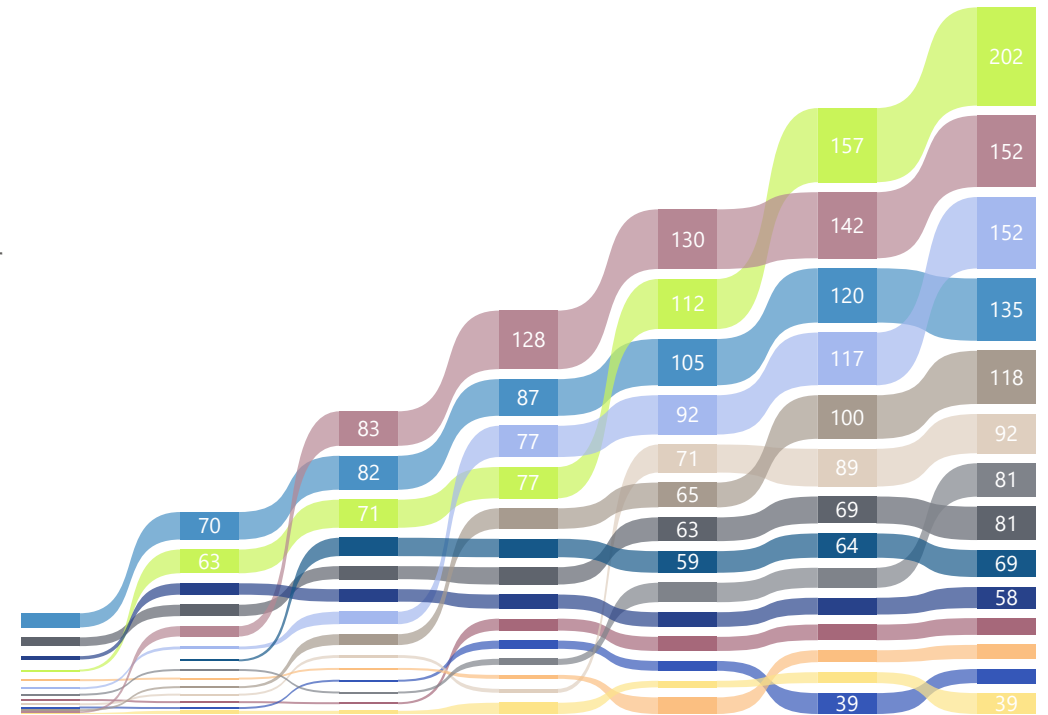

Name	1	2	3	4	5	6	7	8	Total
1 Martin Daniel Heer (N)	18	45	8	6	35	45	45		202
2 Raffi Büchler	3	35	45	45	2	12	10		152
3 ↑ Norwin Amiet	12	12	18	35	15	25	35		152
4 ↓ Helene Portmann	45	25	12	5	18	15	15		135
5 Rolf Schneeбели (A)	4	10	25	18	8	35	18		118
6 Dimitrije Spasic (N)	6	8	10	2	45	18	3		92
7 Kay Wacker	35	5	3	8	12	6	12		81
8 ↑ Nicola Colucci	10	6	4	10	25	1	25		81
9 ↓ Roman Walser	0	18	35	0	6	5	5		69
10 Rebekka Holzer (A)	25	15	2	3	1	4	8		58
11 Alessandro Occhipinti	8	3	5	25	4	3	2		50
12 ↑ Andreas Vetter (N)	5	2	15	12	3	2	6		45
13 ↓ Mariann Grunder Glatzfelder	15	1	6	4	5	10	4		45
14 Philipp Drexler	2	4	0	15	10	8	0		39

- Alessandro Occhipinti
- Andreas Vetter (N)
- Dimitrije Spasic (N)
- Helene Portmann
- Kay Wacker
- Mariann Grunder Glatzfelder
- Martin Daniel Heer (N)
- Nicola Colucci
- Norwin Amiet
- Philipp Drexler
- Raffi Büchler
- Rebekka Holzer (A)
- Rolf Schneeбели (A)
- Roman Walser

Name	1	%	#	2	%	#	3	%	#	4	%	#	5	%	#	6	%	#	7	%	#	8	%	#	
Alessandro Occhipinti	10660	60%	8	10180	55%	12 ↓	10620	55%	10 ↑	14320	75%	3 ↑	10440	55%	11 ↓	10220	55%	12 ↓	6500	35%	13 ↓				
Andreas Vetter (N)	8730	50%	10	9120	50%	13 ↓	12820	65%	5 ↑	13890	75%	6 ↓	10260	55%	12 ↓	9960	55%	13 ↓	9790	55%	9 ↑				
Dimitrije Spasic (N)	10150	60%	9	11760	65%	8 ↑	12040	65%	7 ↑	9800	55%	13 ↓	17400	90%	1 ↑	12870	70%	4 ↓	7250	40%	12 ↓				
Helene Portmann	13330	80%	1	12700	70%	3 ↓	12800	65%	6 ↓	12260	70%	10 ↓	13780	70%	4 ↑	12510	70%	5 ↓	11240	65%	5 →				
Kay Wacker	13120	75%	2	11010	60%	10 ↓	9600	50%	12 ↓	12850	70%	8 ↑	12560	65%	6 ↑	11660	65%	9 ↓	11150	60%	6 ↑				
Mariann Grunder Glatzfelder	11560	65%	5	9100	50%	14 ↓	10900	60%	9 ↑	10810	60%	11 ↓	10820	60%	10 ↑	11760	65%	7 ↑	8030	45%	11 ↓				
Martin Daniel Heer (N)	11840	75%	4	13020	75%	1 ↑	11930	70%	8 ↓	12360	75%	9 ↓	16640	90%	2 ↑	14340	85%	1 ↑	13990	80%	1 →				
Nicola Colucci	10900	65%	7	11530	70%	9 ↓	9720	50%	11 ↓	12870	75%	7 ↑	14880	80%	3 ↑	9020	55%	14 ↓	12050	70%	3 ↑				
Norwin Amiet	11390	65%	6	12210	65%	6 →	14230	75%	4 ↑	14760	80%	2 ↑	13030	70%	5 ↓	13740	75%	3 ↑	12780	70%	2 ↑				
Philipp Drexler	5320	35%	13	10940	65%	11 ↑	0	0%	14 ↓	14060	75%	5 ↑	11890	65%	7 ↓	11750	65%	8 ↓	0	0%	14 ↓				
Raffi Büchler	7310	45%	12	13010	70%	2 ↑	17680	90%	1 ↑	15260	80%	1 →	8180	45%	13	11860	65%	6 ↑	10640	60%	7 ↓				
Rebekka Holzer (A)	12420	80%	3	12420	75%	5 ↓	8540	45%	13 ↓	10410	65%	12 ↑	7450	40%	14 ↓	10710	65%	11 ↑	10160	65%	8 ↑				
Rolf Schneeбели (A)	8240	50%	11	11990	65%	7 ↑	14790	80%	3 ↑	14190	75%	4 ↓	11760	60%	8 ↓	13750	75%	2 ↑	11350	65%	4 ↓				
Roman Walser	0	0%	14	12580	70%	4 ↑	15500	75%	2 ↑	0	0%	14	11200	60%	9 ↑	11330	60%	10 ↓	9720	55%	10 →