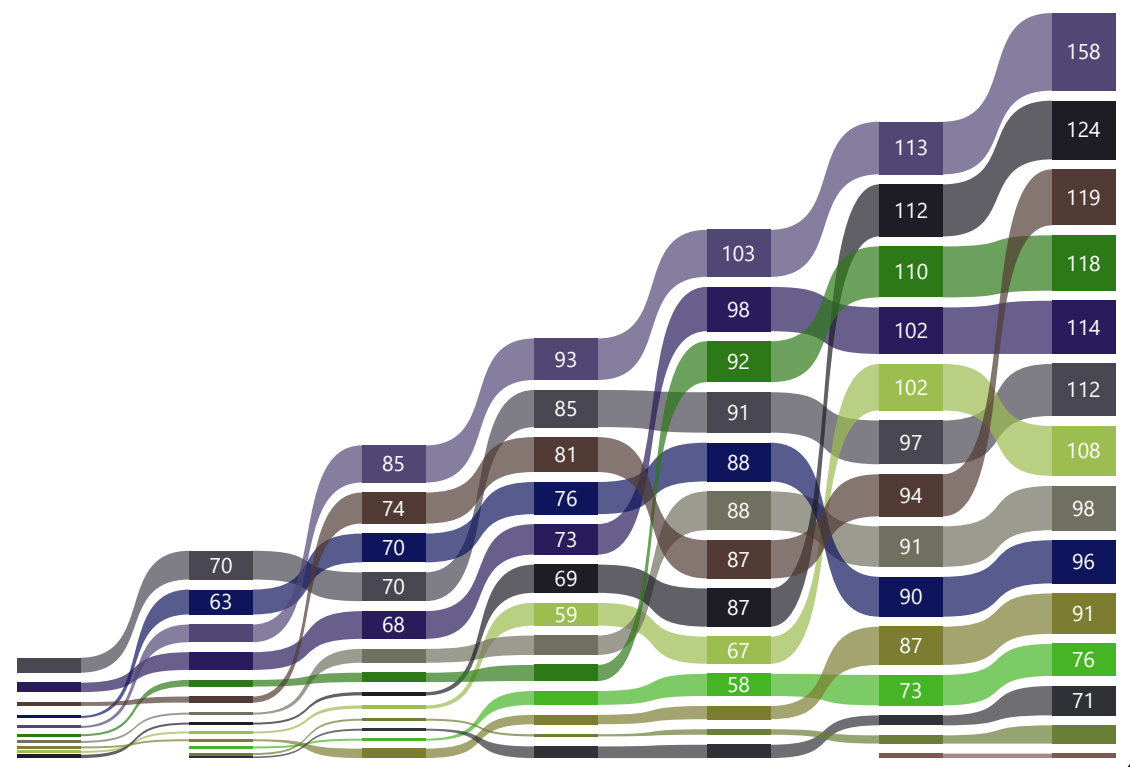

Name	1	2	3	4	5	6	7	8	Total
1 Simon Kaufmann	15	35	35	8	10	10	45		158
2 Marius Müller (N)	6	10	8	45	18	25	12		124
3 ↑ Valentin Züsli	25	4	45	7	6	7	25		119
4 ↓ Nathalie Wüthrich	12	18	5	12	45	18	8		118
5 Esther Lagler	35	15	18	5	25	4	12		114
6 Alain Burtschi	45	25	0	15	6	6	15		112
7 ↓ Beatrice Racine	7	7	10	35	8	35	6		108
8 Irena Rullo (A)	10	8	25	10	35	3	7		98
9 Manuela Schwegler (A)	18	45	7	6	12	2	6		96
10 Martin Kumli (A)	8	5	4	18	7	45	4		91
11 Abhijatha Tripti	0	12	6	25	15	15	3		76
12 Peter Wüthrich	0	3	15	3	3	12	35		71
13 Steffi Burtschi	0	6	12	4	6	5	18		51
14 Davide Maggipinto	0	0	0	0	0	8	0		8
15 Alina Bösiger	0	0	0	0	0	0	0		0

- Abhijatha Tripti
- Alain Burtschi
- Alina Bösiger
- Beatrice Racine
- Davide Maggipinto
- Esther Lagler
- Irena Rullo (A)
- Manuela Schwegler (A)
- Marius Müller (N)
- Martin Kumli (A)
- Nathalie Wüthrich
- Peter Wüthrich
- Simon Kaufmann
- Steffi Burtschi
- Valentin Züsli

Name	1	%	#	2	%	#	3	%	#	4	%	#	5	%	#	6	%	#	7	%	#	8	%	#			
Abhijatha Tripti	0	0%	11	9700	55%	6	↑	7090	40%	10	↓	9700	60%	3	↑	10180	55%	5	↓	10000	60%	5	→	5210	30%	13	↓
Alain Burtschi	13180	75%	1	11040	60%	3	↓	0	0%	13	↓	9650	55%	5	↑	7430	40%	10	↓	8250	45%	10	→	9040	50%	5	↑
Alina Bösiger	0	0%	11	0	0%	14	↓	0	0%	13	↑	0	0%	14	↓	0	0%	14	→	0	0%	15	↓	0	0%	14	↑
Beatrice Racine	7090	45%	9	8680	50%	9	→	9550	50%	7	↑	9980	60%	2	↑	9470	50%	8	↓	12500	70%	2	↑	7010	40%	10	↓
Davide Maggipinto	0	0%	11	0	0%	14	↓	0	0%	13	↑	0	0%	14	↓	0	0%	14	→	9460	55%	8	↑	0	0%	14	↓
Esther Lagler	11120	65%	2	10050	55%	5	↓	11320	60%	4	↑	7910	45%	11	↓	11010	60%	3	↑	7240	40%	12	↓	8870	50%	6	↑
Irena Rullo (A)	8660	60%	7	8950	50%	8	↓	11470	65%	3	↑	8490	50%	7	↓	12840	70%	2	↑	7180	40%	13	↓	8580	50%	9	↑
Manuela Schwegler (A)	9930	60%	4	11920	65%	1	↑	7210	40%	9	↓	7970	45%	10	↓	10160	55%	6	↑	6210	35%	14	↓	7010	40%	10	↑
Marius Müller (N)	2380	15%	10	9640	55%	7	↑	7300	40%	8	↓	14730	85%	1	↑	10820	60%	4	↓	11520	65%	3	↑	8870	50%	6	↓
Martin Kumli (A)	8320	50%	8	8130	45%	11	↓	5550	30%	12	↓	9660	55%	4	↑	7440	40%	9	↓	13870	80%	1	↑	6200	35%	12	↓
Nathalie Wüthrich	8670	55%	6	10620	60%	4	↑	7050	40%	11	↓	9460	55%	6	↑	13120	75%	1	↑	10590	60%	4	↓	8840	50%	8	↓
Peter Wüthrich	0	0%	11	5300	30%	13	↓	10210	55%	5	↑	6520	40%	13	↓	5990	35%	13	→	9830	55%	6	↑	11190	65%	2	↑
Simon Kaufmann	8700	55%	5	11370	65%	2	↑	13870	70%	2	→	8390	50%	8	↓	9570	50%	7	↑	9550	55%	7	→	13820	75%	1	↑
Steffi Burtschi	0	0%	11	8340	45%	10	↑	9800	50%	6	↑	7190	40%	12	↓	7430	40%	10	↑	7460	40%	11	↓	9060	50%	4	↑
Valentin Züsli	10400	60%	3	8020	45%	12	↓	14780	70%	1	↑	8310	45%	9	↓	7430	40%	10	↓	9260	50%	9	↑	10050	55%	3	↑