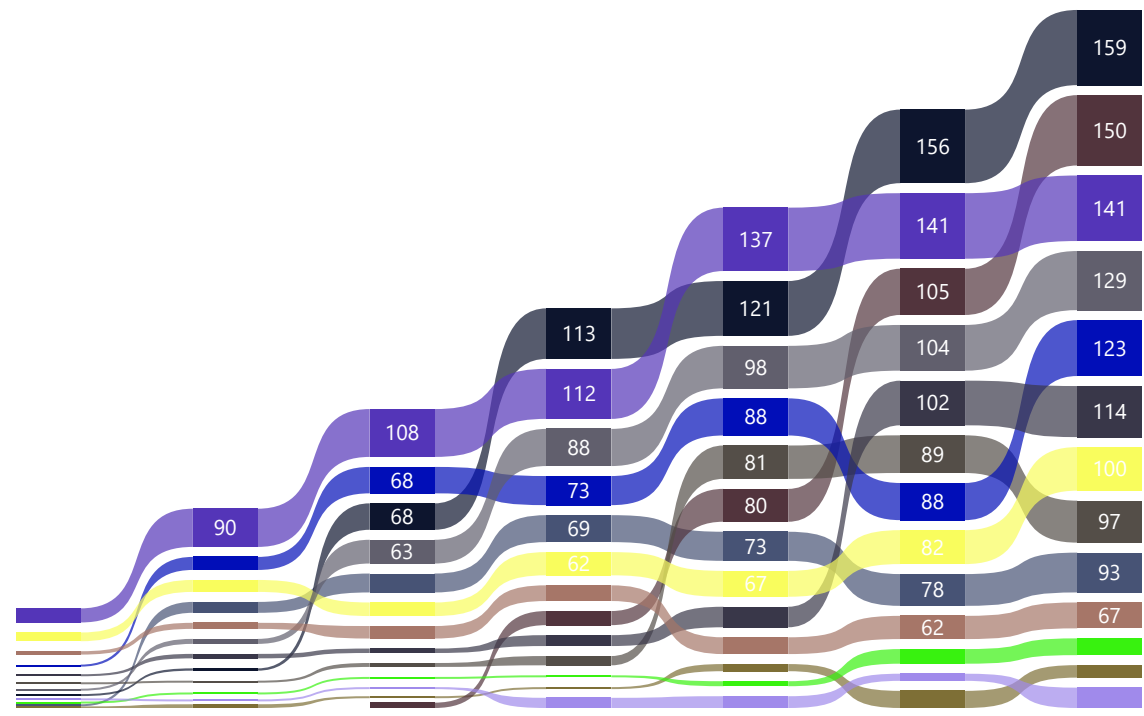

Name	1	2	3	4	5	6	7	8	Total
1 Gilles Bertholet	8	15	45	45	8	35	3		159
2 ↑ Christian Maag	0	0	10	35	35	25	45		150
3 ↓ Victoria Szucs	45	45	18	4	25	4	0		141
4 René Achterberg (N)	10	18	35	25	10	6	25		129
5 ↑ Natalia Simeon	18	25	25	5	15	0	35		123
6 ↓ Nicole Büchi (A)	15	12	0	12	18	45	12		114
7 ↑ Oliver Walenciak (A)	35	6	3	18	5	15	18		100
8 ↓ Manuel Zobic (N)	12	10	4	10	45	8	8		97
9 Arne Wengler	4	35	15	15	4	5	15		93
10 Theo Stalder (N)	25	5	12	6	2	12	5		67
11 Rafael Wagner	5	8	6	3	6	18	4		50
12 Céline Jundt	3	4	5	8	12	0	10		42
13 Reto Ghezzi (N)	6	3	8	2	3	10	6		38
14 Salil Apte (N)	0	0	0	0	0	0	0		0

- Arne Wengler
- Céline Jundt
- Christian Maag
- Gilles Bertholet
- Manuel Zobic (N)
- Natalia Simeon
- Nicole Büchi (A)
- Oliver Walenciak (A)
- Rafael Wagner
- René Achterberg (N)
- Reto Ghezzi (N)
- Salil Apte (N)
- Theo Stalder (N)
- Victoria Szucs

Name	1	%	#	2	%	#	3	%	#	4	%	#	5	%	#	6	%	#	7	%	#	8	%	#			
Arne Wengler	8110	50%	11	13480	75%	2	↑	12450	65%	5	↓	12180	70%	5	→	11240	60%	11	↓	9510	55%	10	↑	10690	60%	5	↑
Céline Jundt	7050	40%	12	8270	45%	11	↑	9390	50%	10	↑	11050	60%	8	↑	13150	70%	6	↑	0	0%	12	↓	10310	55%	7	↑
Christian Maag	0	0%	13	0	0%	13	→	11650	65%	7	↑	14860	85%	2	↑	15260	80%	2	→	11940	70%	3	↓	13420	75%	1	↑
Gilles Bertholet	9720	55%	8	11880	65%	5	↑	13390	70%	1	↑	15120	80%	1	→	12110	65%	8	↓	12100	65%	2	↑	8180	45%	12	↓
Manuel Zobic (N)	9830	60%	6	10650	60%	7	↓	9240	50%	11	↓	11280	65%	7	↑	16230	85%	1	↑	10690	60%	8	↓	9580	55%	8	→
Natalia Simeon	10790	70%	4	12870	75%	3	↑	12690	75%	3	→	8790	55%	10	↓	13200	75%	5	↑	0	0%	12	↓	11240	70%	2	↑
Nicole Büchi (A)	9920	60%	5	11630	65%	6	↓	0	0%	13	↓	11590	65%	6	↑	14240	75%	4	↑	12870	70%	1	↑	10580	60%	6	↓
Oliver Walenciak (A)	11220	65%	2	9700	55%	9	↓	8710	45%	12	↓	12950	75%	4	↑	11590	60%	10	↓	11490	65%	5	↑	10700	60%	4	↑
Rafael Wagner	9260	55%	10	10570	60%	8	↑	10010	55%	9	↓	8580	50%	12	↓	11980	65%	9	↑	11730	65%	4	↑	8910	50%	11	↓
René Achterberg (N)	9750	60%	7	12240	65%	4	↑	12940	65%	2	↑	14430	80%	3	↓	12750	65%	7	↓	10300	55%	9	↓	11070	60%	3	↑
Reto Ghezzi (N)	9310	55%	9	8060	45%	12	↓	11520	60%	8	↑	6840	40%	13	↓	10280	55%	12	↑	10940	65%	7	↑	9330	50%	9	↓
Salil Apte (N)	0	0%	13	0	0%	13	→	0	0%	13	→	0	0%	14	↓	0	0%	14	→	0	0%	12	↑	0	0%	13	↓
Theo Stalder (N)	10990	75%	3	9360	55%	10	↓	12400	70%	6	↑	10500	60%	9	↓	9290	55%	13	↓	11330	65%	6	↑	9170	55%	10	↓
Victoria Szucs	12130	75%	1	13790	75%	1	→	12550	65%	4	↓	8620	50%	11	↓	14400	75%	3	↑	7930	45%	11	↓	0	0%	13	↓