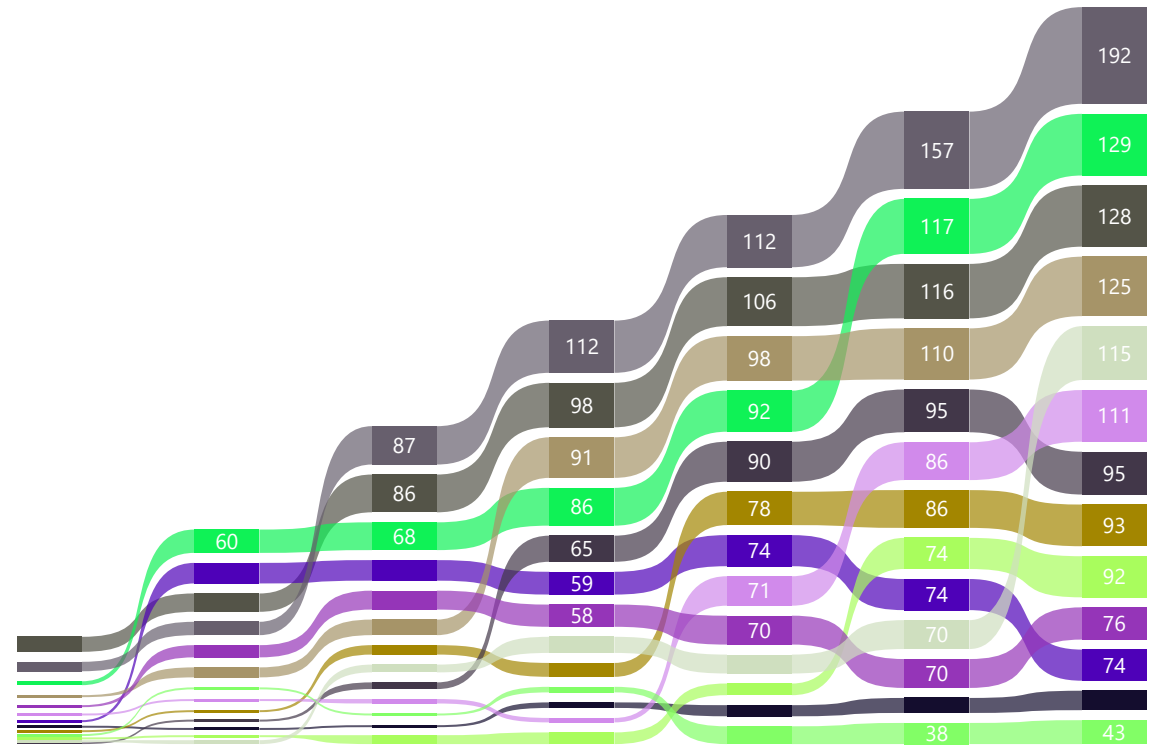

Name	1	2	3	4	5	6	7	8	Total
1 Stefan Ulrich (A)	35	7	45	25	0	45	35		192
2 Lukas Schnider	25	35	8	18	6	25	12		129
3 Denise Feer	45	6	35	12	8	10	12		128
4 Ramon Lock	18	18	10	45	7	12	15		125
5 ↑ Sandro Pichler	4	3	25	15	5	18	45		115
6 Mihajlo Nenad (A)	12	8	6	0	45	15	25		111
7 ↓ Judith Pfister	3	12	15	35	25	5	0		95
8 ↓ Jenny Bertholet (A)	7	10	18	8	35	8	7		93
9 Julian Purtschert	5	4	7	5	18	35	18		92
10 ↑ Roland Bäbi	15	25	12	6	12	0	6		76
11 ↓ Isabelle Hayoz	10	45	0	4	15	0	0		74
12 Annkathrin Schmidli	8	5	5	10	10	7	8		53
13 Philipp Küng	6	15	0	7	4	6	5		43
14 Marco Arnold (N)	0	0	0	0	0	0	0		0
14 Sarah Kuhn	0	0	0	0	0	0	0		0

- Annkathrin Schmidli
- Denise Feer
- Isabelle Hayoz
- Jenny Bertholet (A)
- Judith Pfister
- Julian Purtschert
- Lukas Schnider
- Marco Arnold (N)
- Mihajlo Nenad (A)
- Philipp Küng
- Ramon Lock
- Roland Bäbi
- Sandro Pichler
- Sarah Kuhn
- Stefan Ulrich (A)

Name	1	%	#	2	%	#	3	%	#	4	%	#	5	%	#	6	%	#	7	%	#	8	%	#	
Annkathrin Schmidli	8480	50%	8	8050	45%	11 ↓	7530	40%	11 →	9810	55%	7 ↑	9170	50%	7 →	7400	40%	9 ↓	8000	45%	8 ↑				
Denise Feer	12990	75%	1	8160	45%	10 ↓	11830	65%	2 ↑	10750	60%	6 ↓	8740	50%	8 ↓	11440	65%	7 ↑	8110	45%	6 ↑				
Isabelle Hayoz	9170	65%	7	13910	85%	1 ↑	0	0%	12 ↓	1580	10%	12 →	10280	60%	5 ↑	0	0%	12 ↓	0	0%	12 →				
Jenny Bertholet (A)	8410	50%	9	9920	55%	7 ↑	11320	60%	4 ↑	8950	50%	8 ↓	12150	65%	2 ↑	9780	55%	8 ↓	7990	45%	9 ↓				
Judith Pfister	860	5%	13	10010	55%	6 ↑	11140	60%	5 ↑	12490	70%	2 ↑	10860	60%	3 ↓	2760	15%	11 ↓	0	0%	12 ↓				
Julian Purtschert	6010	35%	11	6610	35%	12 ↓	8680	45%	9 ↑	3590	20%	11 ↓	10570	55%	4 ↑	12910	70%	2 ↑	8420	45%	4 ↓				
Lukas Schnider	11120	65%	3	13530	75%	2 ↑	9190	50%	8 ↓	11740	65%	4 ↑	7570	40%	10 ↓	12810	70%	3 ↑	8110	45%	6 ↓				
Marco Arnold (N)	0	0%	14	0	0%	14 →	0	0%	12 ↑	0	0%	13 ↓	0	0%	13 →	0	0%	12 ↑	0	0%	12 →				
Mihajlo Nenad (A)	9480	60%	6	9500	55%	8 ↓	8500	45%	10 ↓	0	0%	13 ↓	12300	65%	1 ↑	11630	65%	5 ↓	8780	50%	3 ↑				
Philipp Küng	7370	45%	10	10840	60%	5 ↑	0	0%	12 ↓	7650	45%	9 ↑	5460	30%	12 ↓	6180	35%	10 ↑	5260	30%	11 ↓				
Ramon Lock	10580	65%	4	10850	60%	4 →	9430	50%	7 ↓	17230	90%	1 ↑	8310	45%	9 ↓	11500	65%	6 ↑	8200	45%	5 ↑				
Roland Bäbi	10520	60%	5	11740	65%	3 ↑	10420	55%	6 ↓	6340	35%	10 ↓	10240	55%	6 ↑	0	0%	12 ↓	6450	35%	10 ↑				
Sandro Pichler	5650	35%	12	6570	40%	13 ↓	11420	60%	3 ↑	11410	70%	5 ↓	5550	30%	11 ↓	12320	70%	4 ↑	9770	60%	1 ↑				
Sarah Kuhn	0	0%	14	0	0%	14 →	0	0%	12 ↑	0	0%	13 ↓	0	0%	13 →	0	0%	12 ↑	0	0%	12 →				
Stefan Ulrich (A)	12130	70%	2	9160	55%	9 ↓	11850	60%	1 ↑	11850	70%	3 ↓	0	0%	13 ↓	13040	75%	1 ↑	8830	50%	2 ↓