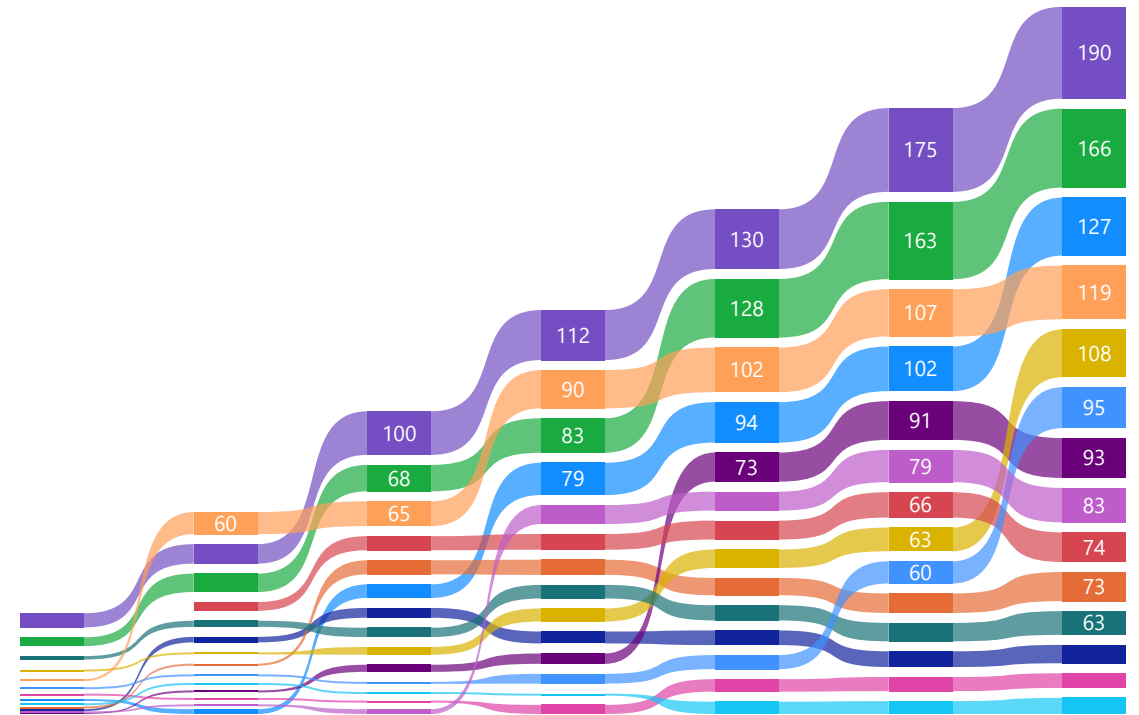

Name	1	2	3	4	5	6	7	8	Total
1 Markus Klein	45	10	45	12	18	45	15		190
2 Rolf Markwalder	35	18	15	15	45	35	3		166
3 ↑ Andreas Egger (N)	8	1	35	35	15	8	25		127
4 ↓ Sebastian Küppers (N)	15	45	5	25	12	5	12		119
5 ↑ Markus Walser	18	3	12	10	10	10	45		108
6 ↑ Samuel Felder	12	4	3	18	8	15	35		95
7 ↓ Gabor Szucs	2	12	18	6	35	18	2		93
8 ↓ Tobias Specht (A)	3	6	0	45	0	25	4		83
9 ↓ Matthias Lauper	0	35	10	3	6	12	8		74
10 Eva Keller (N)	5	15	25	2	4	4	18		73
11 Roger Schneble (A)	25	5	6	8	3	6	10		63
12 David Schärli (A)	4	25	8	4	5	2	5		53
13 Marco Hauser	10	2	4	1	25	3	1		46
14 Roman Villiger (N)	6	8	2	5	2	1	6		30

- Andreas Egger (N)
- David Schärli (A)
- Eva Keller (N)
- Gabor Szucs
- Marco Hauser
- Markus Klein
- Markus Walser
- Matthias Lauper
- Roger Schneble (A)
- Rolf Markwalder
- Roman Villiger (N)
- Samuel Felder
- Sebastian Küppers (N)
- Tobias Specht (A)

Name	1	%	#	2	%	#	3	%	#	4	%	#	5	%	#	6	%	#	7	%	#	8	%	#			
Andreas Egger (N)	10330	60%	8	8350	45%	14	↓	13240	70%	2	↑	13920	75%	2	→	13300	70%	5	↓	11170	60%	8	↓	12040	65%	3	↑
David Schärli (A)	9630	60%	11	12500	70%	3	↑	9880	55%	8	↓	11600	65%	11	↓	11070	60%	10	↑	8360	45%	13	↓	9540	55%	10	↑
Eva Keller (N)	9750	55%	10	12060	65%	5	↑	12900	70%	3	↑	8120	45%	13	↓	9870	55%	11	↑	9310	50%	11	→	11930	65%	4	↑
Gabor Szucs	9170	55%	13	11800	65%	6	↑	12820	65%	4	↑	11950	70%	9	↓	15350	80%	2	↑	13590	75%	4	↓	8190	45%	13	↓
Marco Hauser	10720	65%	7	9900	55%	13	↓	9180	50%	11	↑	6290	35%	14	↓	15300	80%	3	↑	8890	50%	12	↓	5580	30%	14	↓
Markus Klein	14540	80%	1	11690	65%	7	↓	16730	80%	1	↑	12860	70%	6	↓	15040	80%	4	↑	15010	80%	1	↑	11690	65%	5	↓
Markus Walser	12270	70%	4	10150	55%	12	↓	11080	60%	6	↑	12640	65%	7	↓	12150	65%	7	→	12130	65%	7	→	13540	75%	1	↑
Matthias Lauper	0	0%	14	13780	85%	2	↑	10980	60%	7	↓	8660	50%	12	↓	11190	60%	9	↑	12960	70%	6	↑	10710	60%	8	↓
Roger Schneble (A)	13250	75%	3	10850	60%	10	↓	9340	50%	9	↑	12590	70%	8	↑	9280	50%	12	↓	10430	55%	9	↑	10880	60%	7	↑
Rolf Markwalder	14530	90%	2	12410	75%	4	↓	11490	65%	5	↓	13070	80%	5	→	15580	80%	1	↑	13790	80%	2	↓	9080	55%	12	↓
Roman Villiger (N)	10090	65%	9	11580	65%	8	↑	8050	45%	13	↓	11880	70%	10	↑	8890	50%	13	↓	7840	45%	14	↓	9760	55%	9	↑
Samuel Felder	11490	70%	6	10440	60%	11	↓	8930	50%	12	↓	13580	75%	4	↑	12010	65%	8	↓	13050	75%	5	↑	13010	75%	2	↑
Sebastian Küppers (N)	12180	70%	5	14690	80%	1	↑	9300	50%	10	↓	13590	75%	3	↑	12300	65%	6	↓	9920	55%	10	↓	10960	60%	6	↑
Tobias Specht (A)	9340	55%	12	11320	60%	9	↑	0	0%	14	↓	14420	85%	1	↑	0	0%	14	↑	13630	80%	3	↑	9400	55%	11	↓