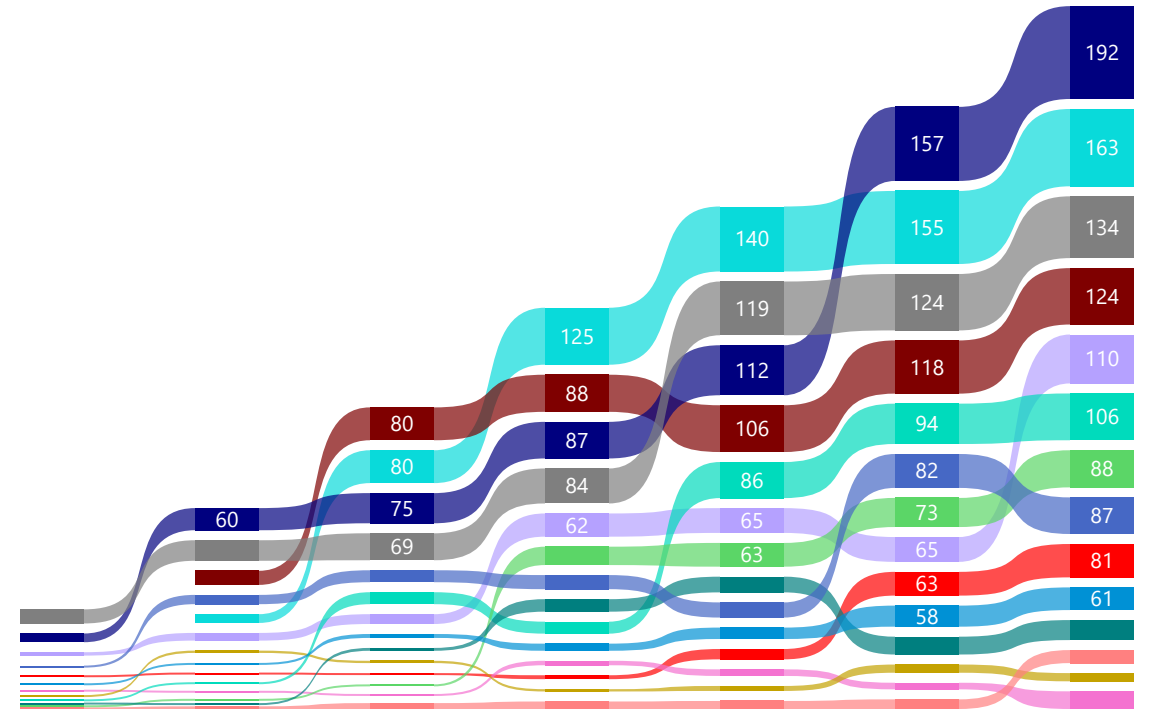

Name	1	2	3	4	5	6	7	8	Total
1 Manuel Hobiger (M)	35	25	15	12	25	45	35		192
2 Girish Chandrasekhar	0	35	45	45	15	15	8		163
3 Renate Schär	45	12	12	15	35	5	10		134
4 Lakshmi Natarajan	0	45	35	8	18	12	6		124
5 ↑ Dominik Jordan	25	8	4	25	3	0	45		110
6 ↓ Max Bühler	6	10	25	0	45	8	12		106
7 Patrick Kreis (N)	4	4	10	35	10	10	15		88
8 ↓ Thomas Bollmann (N)	18	18	5	4	2	35	5		87
9 Alex Feist	15	3	3	5	12	25	18		81
10 Renato Carlotti (N)	12	6	8	6	8	18	3		61
11 Prakhar Gupta	5	1	18	18	6	4	4		56
12 ↑ Lars Lehmann	3	2	6	3	1	3	25		43
13 ↓ Giorgi Shalamberidze	8	15	0	0	5	6	0		34
14 ↓ Andy Frei	10	5	2	10	4	0	2		33

- Alex Feist
- Andy Frei
- Dominik Jordan
- Giorgi Shalamberidze
- Girish Chandrasekhar
- Lakshmi Natarajan
- Lars Lehmann
- Manuel Hobiger (M)
- Max Bühler
- Patrick Kreis (N)
- Prakhar Gupta
- Renate Schär
- Renato Carlotti (N)
- Thomas Bollmann (N)

Name	1	%	#	2	%	#	3	%	#	4	%	#	5	%	#	6	%	#	7	%	#	8	%	#	
Alex Feist	12690	70%	5	11330	60%	12 ↓	8540	45%	12 →	14260	75%	10 ↑	16790	85%	6 ↑	15600	80%	3 ↑	14130	75%	4 ↓				
Andy Frei	12080	75%	7	12290	65%	10 ↓	8400	45%	13 ↓	16140	90%	7 ↑	10790	60%	11 ↓	0	0%	13 ↓	8010	45%	13 →				
Dominik Jordan	15500	85%	3	12840	70%	8 ↓	10330	55%	11 ↓	17890	90%	3 ↑	10230	55%	12 ↓	0	0%	13 ↓	18020	90%	1 ↑				
Giorgi Shalamberidze	11760	70%	8	13990	80%	5 ↑	0	0%	14 ↓	0	0%	13 ↑	13760	75%	10 ↑	12150	70%	9 ↑	0	0%	14 ↓				
Girish Chandrasekhar	0	0%	13	14770	80%	2 ↑	15550	80%	1 ↑	18920	95%	1 →	17000	85%	5 ↓	13710	75%	5 →	11600	65%	8 ↓				
Lakshmi Natarajan	0	0%	13	15280	80%	1 ↑	14920	80%	2 ↓	15770	85%	8 ↓	17680	90%	4 ↑	13690	75%	6 ↓	11440	65%	9 ↓				
Lars Lehmann	9640	55%	12	9830	55%	13 ↓	12010	65%	9 ↑	12220	70%	12 ↓	9240	50%	14 ↓	8980	50%	12 ↑	14590	80%	3 ↑				
Manuel Hobiger (M)	16080	85%	2	14330	80%	3 ↓	13790	75%	5 ↓	16770	90%	6 ↓	17750	90%	3 ↑	16810	90%	1 ↑	17630	90%	2 ↓				
Max Bühler	11150	65%	9	13110	70%	7 ↑	14260	75%	3 ↑	0	0%	13 ↓	18480	85%	1 ↑	12680	70%	8 ↓	12490	70%	6 ↑				
Patrick Kreis (N)	10720	65%	11	11560	65%	11 →	13610	75%	7 ↑	17930	90%	2 ↑	15610	85%	7 ↓	13600	75%	7 →	12570	70%	5 ↑				
Prakhar Gupta	10790	60%	10	9290	50%	14 ↓	14170	75%	4 ↑	17330	90%	4 →	15020	80%	9 ↓	10250	55%	11 ↓	10920	60%	11 →				
Renate Schär	16670	90%	1	13980	75%	6 ↓	13720	75%	6 →	17110	90%	5 ↑	17980	90%	2 ↑	11490	65%	10 ↓	11900	65%	7 ↑				
Renato Carlotti (N)	12610	75%	6	12780	70%	9 ↓	13140	70%	8 ↑	14970	80%	9 ↓	15210	80%	8 ↑	14490	80%	4 ↑	10850	60%	12 ↓				
Thomas Bollmann (N)	14760	80%	4	14130	75%	4 →	11090	60%	10 ↓	12820	70%	11 ↓	9420	50%	13 ↓	15620	80%	2 ↑	11030	60%	10 ↓