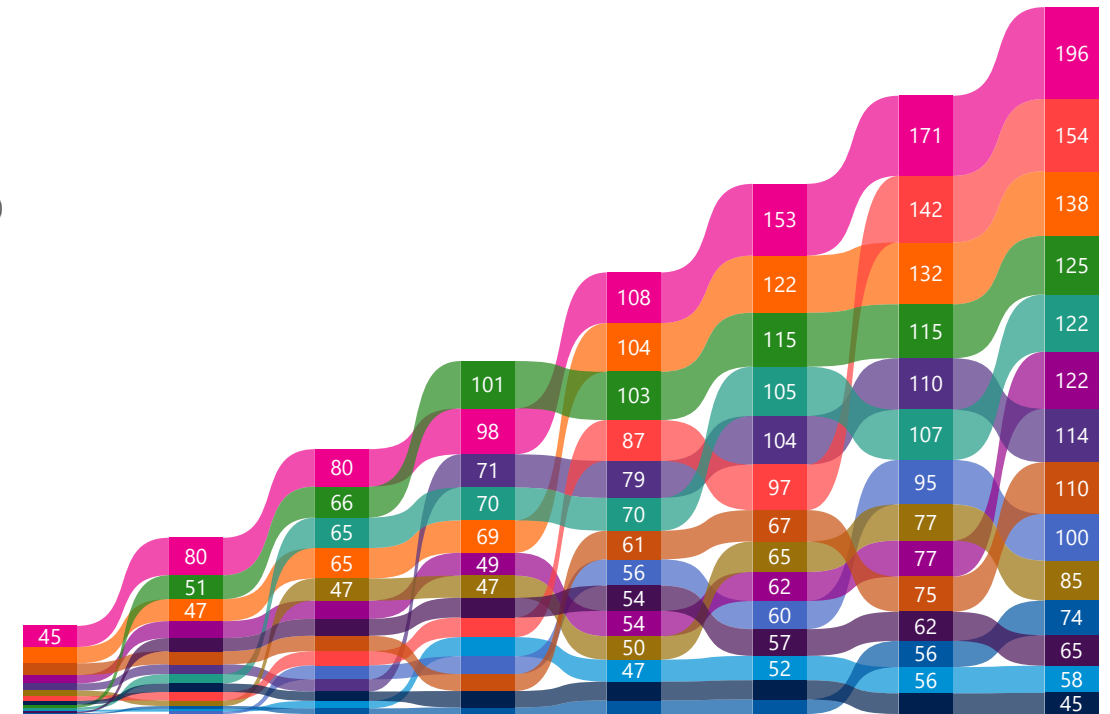

Name	1	2	3	4	5	6	7	8	Total
1 Giorgi Shalamberidze (A)	45	35	0	18	10	45	18	25	196
2 Norwin Amiet	10	8	12	12	45	10	45	12	154
3 Charlie Sarbach (N)	35	12	18	4	35	18	10	6	138
4 Richard Lattmann (N)	6	45	15	35	2	12	0	10	125
5 ↑ Paul Roger Ratcliffe (N)	5	15	45	5	0	35	2	15	122
6 ↑ Daniel Hasler	18	18	3	10	5	8	15	45	122
7 ↓ Kay Wacker	15	6	5	45	8	25	6	4	114
8 ↑ Thomas Krutzler	25	3	5	3	25	6	8	35	110
9 ↓ Andrin Altherr	0	5	25	8	18	4	35	5	100
10 ↓ Max Bühler (A)	12	0	35	0	3	15	12	8	85
11 ↑ Rolf Schneeбели	2	4	6	2	15	2	25	18	74
12 ↓ Till Odermatt (A)	3	25	8	6	12	3	5	3	65
13 Andreas Egger (N)	4	2	10	25	6	5	4	2	58
14 Sebastian Küppers	8	10	2	15	5	1	3	1	45

- Andreas Egger (N)
- Andrin Altherr
- Charlie Sarbach (N)
- Daniel Hasler
- Giorgi Shalamberidze (A)
- Kay Wacker
- Max Bühler (A)
- Norwin Amiet
- Paul Roger Ratcliffe (N)
- Richard Lattmann (N)
- Rolf Schneeбели
- Sebastian Küppers
- Thomas Krutzler
- Till Odermatt (A)

Name	1	%	#	2	%	#	3	%	#	4	%	#	5	%	#	6	%	#	7	%	#	8	%	#							
Andreas Egger (N)	11810	65%	11	9180	50%	13	↓	9770	55%	7	↑	14900	80%	3	↑	11150	60%	9	↓	11010	60%	10	↓	7990	45%	11	↓	12910	58%	13	↓
Andrin Altherr	0	0%	14	9890	55%	10	↑	11560	65%	3	↑	12770	70%	8	↓	13160	70%	4	↑	10960	65%	11	↓	11580	65%	2	↑	13820	62%	10	↓
Charlie Sarbach (N)	17270	85%	2	11120	60%	6	↓	11270	60%	4	↑	11390	60%	11	↓	15480	80%	2	↑	13050	70%	4	↓	9220	50%	7	↓	14190	62%	9	↓
Daniel Hasler	15940	85%	4	11740	65%	4	→	8730	50%	12	↓	13010	70%	7	↑	10960	60%	10	↓	11680	65%	8	↑	9510	55%	5	↑	19970	83%	1	↑
Giorgi Shalamberidze (A)	18410	95%	1	14070	80%	2	↓	0	0%	14	↓	14820	80%	4	↑	12230	65%	7	↓	16790	90%	1	↑	9680	60%	4	↓	18680	83%	3	↑
Kay Wacker	14310	75%	5	10820	60%	9	↓	8860	50%	10	↓	15320	80%	1	↑	12100	65%	8	↓	13060	70%	3	↑	8880	50%	9	↓	13520	62%	11	↓
Max Bühler (A)	13240	70%	6	0	0%	14	↓	12660	70%	2	↑	0	0%	14	↑	10560	55%	12	↑	12190	70%	5	↑	9270	50%	6	↓	15870	71%	8	↓
Norwin Amiet	13170	70%	7	10950	60%	8	↓	10840	60%	6	↑	13260	70%	6	→	18100	90%	1	↑	11750	65%	7	↓	11670	65%	1	↑	16870	71%	6	↓
Paul Roger Ratcliffe (N)	11900	65%	10	11150	60%	5	↑	14100	75%	1	↑	12140	65%	10	↓	0	0%	14	↓	14000	75%	2	↑	6940	40%	13	↓	18230	79%	5	↑
Richard Lattmann (N)	12190	75%	9	14930	90%	1	↑	11250	70%	5	↓	15250	80%	2	↑	9620	50%	13	↓	11840	75%	6	↑	0	0%	14	↓	16700	88%	7	↑
Rolf Schneeбели	9030	50%	13	9820	55%	11	↑	8890	50%	9	↑	10010	55%	13	↓	13080	70%	5	↑	10690	60%	13	↓	10680	60%	3	↑	18270	79%	4	↓
Sebastian Küppers	13080	70%	8	11070	60%	7	↑	5460	30%	13	↓	14030	75%	5	↑	10960	60%	10	↓	7930	45%	14	↓	7360	40%	12	↑	12820	58%	14	↓
Thomas Krutzler	16800	85%	3	9220	50%	12	↓	8860	50%	10	↑	10240	55%	12	↓	14090	75%	3	↑	11100	60%	9	↓	9150	50%	8	↑	18750	79%	2	↑
Till Odermatt (A)	11720	65%	12	11880	65%	3	↑	8990	50%	8	↓	12740	70%	9	↓	12650	65%	6	↑	10930	60%	12	↓	8130	45%	10	↑	13070	58%	12	↓