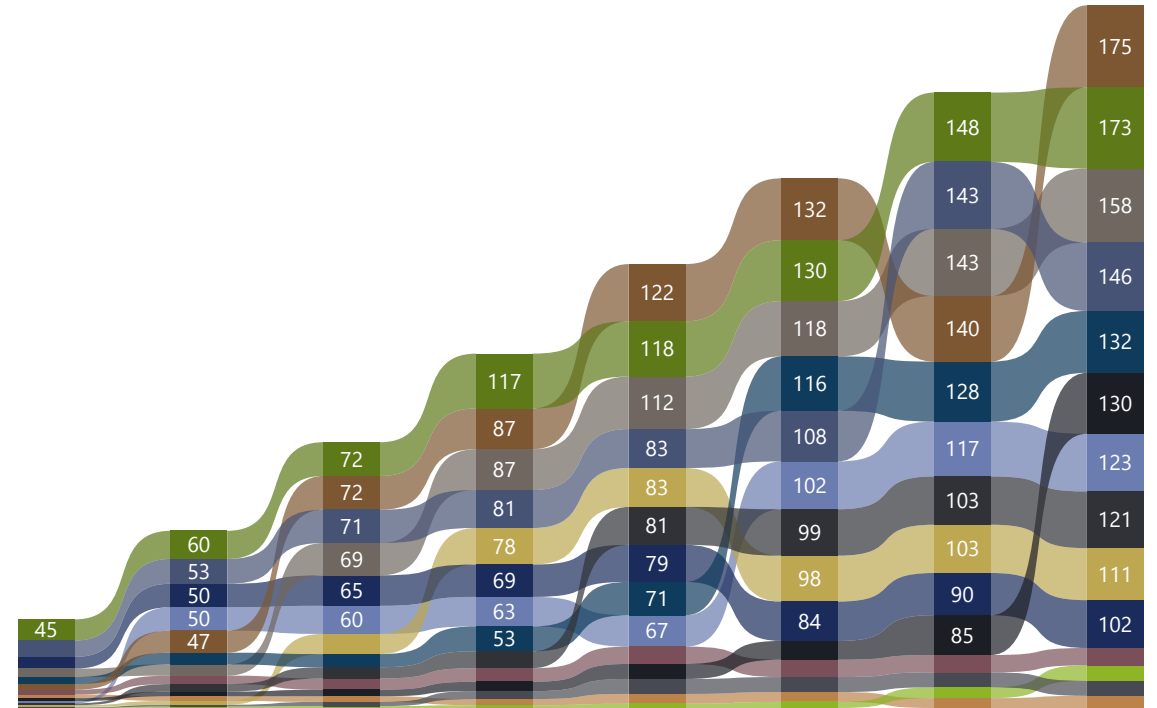

Name	1	2	3	4	5	6	7	8	Total
1 ↑ Sam Klein (N)	12	35	25	15	35	10	8	35	175
2 ↓ Simon Hodel	45	15	12	45	1	12	18	25	173
3 ↓ Lili Ninova (A)	18	6	45	18	25	6	25	15	158
4 ↓ Veronika Barta	35	18	18	10	2	25	35	3	146
5 Michael Sauer (N)	15	10	3	25	18	45	12	4	132
6 ↑ Philipp Drexler	6	4	4	6	12	8	45	45	130
7 ↓ Claude Anthamatten	5	45	10	3	4	35	15	6	123
8 ↓ Simon Kaufmann	4	12	8	12	45	18	4	18	121
9 ↓ David Naef (N)	3	5	35	35	5	15	5	8	111
10 ↓ Gilles Bertholet (A)	25	25	15	4	10	5	6	12	102
11 Gian Kamlesh	10	8	6	5	8	0	0	0	37
12 ↑ Alan Marquês (N)	2	1	1	2	3	4	10	10	33
13 ↓ André Marquês (N)	1	3	5	8	15	0	0	0	32
14 Alain Burtschi	8	2	2	1	8	0	0	5	26

- Alain Burtschi
- Alan Marquês (N)
- André Marquês (N)
- Claude Anthamatten
- David Naef (N)
- Gian Kamlesh
- Gilles Bertholet (A)
- Lili Ninova (A)
- Michael Sauer (N)
- Philipp Drexler
- Sam Klein (N)
- Simon Hodel
- Simon Kaufmann
- Veronika Barta

Name	1	%	#	2	%	#	3	%	#	4	%	#	5	%	#	6	%	#	7	%	#	8	%	#
Alain Burtschi	9840	55%	8	7630	45%	13 ↓	6930	40%	13 →	6320	40%	14 ↓	11200	60%	8 ↑	0	0%	12 ↓	0	0%	12 →	11040	50%	10 ↑
Alan Marquês (N)	8150	45%	13	7280	40%	14 ↓	6080	35%	14 →	8080	45%	13 ↑	9470	50%	12 ↑	6350	35%	11 ↑	8990	50%	7 ↑	12820	62%	7 →
André Marquês (N)	8020	45%	14	7730	45%	12 ↑	8670	50%	10 ↑	9710	55%	8 ↑	11890	65%	5 ↑	0	0%	12 ↓	0	0%	12 →	0	0%	13 ↓
Claude Anthamatten	9580	55%	10	12880	75%	1 ↑	9520	55%	7 ↓	8270	45%	12 ↓	10930	55%	11 ↑	11920	70%	2 ↑	9620	55%	5 ↓	11520	54%	9 ↓
David Naef (N)	8640	50%	12	8790	50%	10 ↑	12560	70%	2 ↑	13430	70%	2 →	11060	60%	10 ↓	11320	65%	5 ↑	8060	45%	10 ↓	12740	58%	8 ↑
Gian Kamlesh	10110	55%	7	9000	50%	8 ↓	8890	50%	9 ↓	8990	50%	10 ↓	11200	60%	8 ↑	0	0%	12 ↓	0	0%	12 →	0	0%	13 ↓
Gilles Bertholet (A)	11990	65%	3	10730	55%	3 →	10830	60%	5 ↓	8360	45%	11 ↓	11330	60%	7 ↑	8110	45%	10 ↓	8160	45%	9 ↑	12860	58%	6 ↑
Lili Ninova (A)	11920	70%	4	8930	55%	9 ↓	15410	85%	1 ↑	12140	70%	4 ↓	13150	70%	3 ↑	9980	60%	9 ↓	9740	60%	3 ↑	13430	62%	5 ↓
Michael Sauer (N)	11700	60%	5	9310	50%	7 ↓	7950	45%	12 ↓	13010	70%	3 ↑	12520	65%	4 ↓	14440	75%	1 ↑	9190	50%	6 ↓	9360	42%	11 ↓
Philipp Drexler	9750	60%	9	8270	50%	11 ↓	8130	50%	11 →	9470	55%	9 ↑	11680	65%	6 ↑	11110	65%	8 ↓	10380	65%	1 ↑	16870	83%	1 →
Sam Klein (N)	11570	65%	6	10980	60%	2 ↑	11900	70%	3 ↓	10900	60%	5 ↓	13160	70%	2 ↑	11140	60%	7 ↓	8250	45%	8 ↓	15620	71%	2 ↑
Simon Hodel	13580	75%	1	9480	55%	5 ↓	9820	55%	6 ↓	15480	80%	1 ↑	7510	40%	14	11240	65%	6 ↑	9700	55%	4 ↑	15510	71%	3 ↑
Simon Kaufmann	9490	55%	11	9360	55%	6 ↑	9160	55%	8 ↓	10500	60%	6 ↑	16070	85%	1 ↑	11510	65%	4 ↓	6150	35%	11 ↓	13490	62%	4 ↑
Veronika Barta	12790	70%	2	10050	55%	4 ↓	10940	60%	4 →	10040	55%	7 ↓	9410	50%	13 ↓	11590	65%	3 ↑	9810	55%	2 ↑	6430	29%	12 ↓