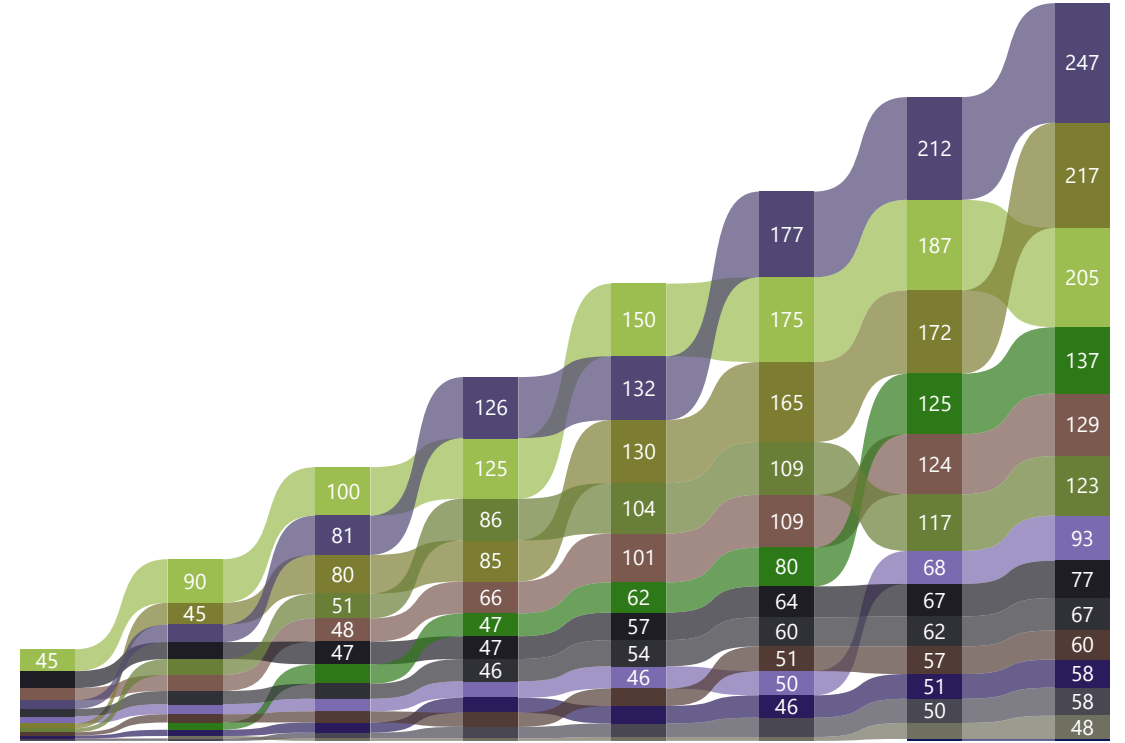

Name	1	2	3	4	5	6	7	8	Total
1 Raphael Zemp (A)	18	18	45	45	6	45	35	35	247
2 ↑ Martin Kumli	10	35	35	5	45	35	7	45	217
3 ↓ Christine Ryser (A)	45	45	10	25	25	25	12	18	205
4 Martina Krebs (A)	0	15	25	7	15	18	45	12	137
5 Clarissa Imoberdorf	25	8	15	18	35	8	15	5	129
6 Séverine Bertholet	8	25	18	35	18	5	8	6	123
7 Beatrice Racine	15	6	5	8	12	4	18	25	93
8 Manuel Stocker	35	0	12	0	10	7	3	10	77
9 Peter Wüthrich	15	12	4	15	8	6	2	5	67
10 Steffi Burtschi	7	10	6	6	7	15	6	3	60
11 ↑ Abhijatha Tripti	5	0	7	12	4	12	10	8	58
12 ↓ Grace Nguyen	6	7	8	10	5	10	5	7	58
13 Hans-Jürg Aeschlimann	0	5	0	0	3	0	25	15	48
14 Julian Purtschert	0	0	0	0	0	0	4	0	4
15 Valentin Züsli	0	0	0	0	0	0	0	0	0

- Abhijatha Tripti
- Beatrice Racine
- Christine Ryser (A)
- Clarissa Imoberdorf
- Grace Nguyen
- Hans-Jürg Aeschlimann
- Julian Purtschert
- Manuel Stocker
- Martin Kumli
- Martina Krebs (A)
- Peter Wüthrich
- Raphael Zemp (A)
- Séverine Bertholet
- Steffi Burtschi
- Valentin Züsli

Name	1	%	#	2	%	#	3	%	#	4	%	#	5	%	#	6	%	#	7	%	#	8	%	#							
Abhijatha Tripti	3950	25%	11	0	0%	12	↓	5920	40%	9	↑	7790	45%	6	↑	7020	40%	12	↓	9180	55%	6	↑	7300	45%	7	↓	8670	42%	8	↓
Beatrice Racine	8740	50%	5	6480	35%	10	↓	3360	20%	11	↓	6930	40%	8	↑	11010	60%	6	↑	6940	40%	12	↓	8570	50%	4	↑	12880	62%	3	↑
Christine Ryser (A)	13720	75%	1	10720	60%	1	→	6170	35%	7	↓	9860	55%	3	↑	11600	65%	3	→	10680	60%	3	→	7310	40%	6	↓	10950	50%	4	↑
Clarissa Imoberdorf	10010	60%	3	7500	45%	8	↓	6450	40%	5	↑	8870	50%	4	↑	12540	70%	2	↑	8170	50%	8	↓	8510	50%	5	↑	6120	29%	11	↓
Grace Nguyen	6490	40%	10	6950	40%	9	↑	6120	35%	8	↑	7780	45%	7	↑	7550	40%	11	↓	8350	50%	7	↑	6530	40%	11	↓	7000	33%	9	↑
Hans-Jürg Aeschlimann	0	0%	12	6350	35%	11	↑	0	0%	13	↓	0	0%	12	↑	6270	35%	13	↓	0	0%	13	→	10570	60%	3	↑	10470	50%	5	↓
Julian Purtschert	0	0%	12	0	0%	12	→	0	0%	13	↓	0	0%	12	↑	0	0%	14	↓	0	0%	13	↑	6490	35%	12	↑	0	0%	14	↓
Manuel Stocker	10530	60%	2	0	0%	12	↓	6220	35%	6	↑	0	0%	12	↓	9460	50%	7	↑	8110	45%	9	↓	5410	30%	13	↓	8930	42%	7	↑
Martin Kumli	8140	45%	7	9470	55%	2	↑	9440	55%	2	→	3550	20%	11	↓	13140	70%	1	↑	11350	65%	2	↓	7210	40%	9	↓	15580	71%	1	↑
Martina Krebs (A)	0	0%	12	8010	45%	5	↑	8690	50%	3	↑	5360	30%	9	↓	11120	60%	5	↑	10240	60%	4	↑	11630	65%	1	↑	9140	42%	6	↓
Peter Wüthrich	8740	50%	5	7850	45%	6	↓	2520	15%	12	↓	8720	50%	5	↑	9210	50%	8	↓	7730	45%	10	↓	4520	25%	14	↓	6120	29%	11	↑
Raphael Zemp (A)	9800	55%	4	8200	45%	4	→	11780	65%	1	↑	14190	75%	1	→	8320	45%	10	↓	11630	65%	1	↑	11540	65%	2	↓	14060	67%	2	→
Séverine Bertholet	7250	40%	8	8470	45%	3	↑	7220	40%	4	↓	11040	60%	2	↑	11130	60%	4	↓	7240	40%	11	↓	7270	40%	8	↑	6410	29%	10	↓
Steffi Burtschi	6500	35%	9	7550	40%	7	↑	5480	30%	10	↓	4770	25%	10	→	8570	45%	9	↑	9360	50%	5	↑	6550	35%	10	↓	5590	25%	13	↓
Valentin Züsli	0	0%	12	0	0%	12	→	0	0%	13	↓	0	0%	12	↑	0	0%	14	↓	0	0%	13	↑	0	0%	15	↓	0	0%	14	↑