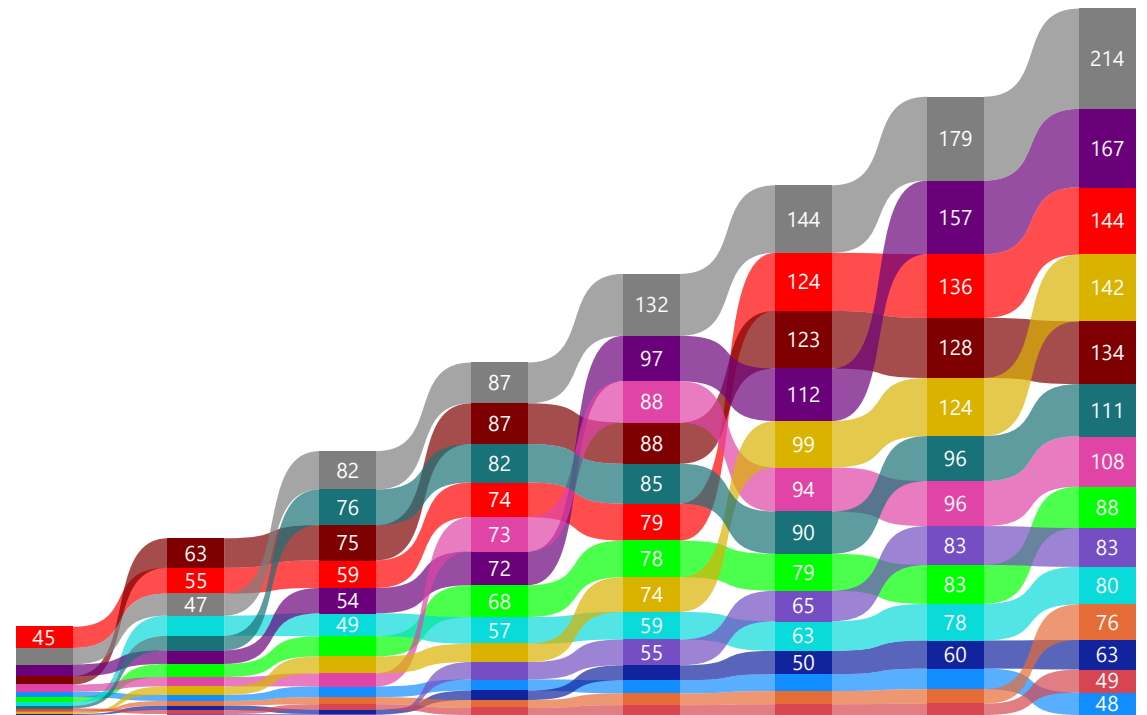

Name	1	2	3	4	5	6	7	8	Total
1 Renate Schär	35	12	35	5	45	12	35	35	214
2 Manuel Hobiger	25	4	25	18	25	15	45	10	167
3 Alex Feist	45	10	4	15	5	45	12	8	144
4 ↑ Prakhar Gupta (N)	3	15	18	3	35	25	25	18	142
5 ↓ Lakshmi Natarajan	18	45	12	12	1	35	5	6	134
6 Thomas Wälchli	6	25	45	6	3	5	6	15	111
7 Markus Klein	15	5	8	45	15	6	2	12	108
8 ↑ Andi Stolz (N)	10	18	15	25	10	1	4	5	88
9 ↓ Philipp Rohrer	0	2	0	35	18	10	18	0	83
10 Girish Chandrasekhar	8	35	6	8	2	4	15	2	80
11 ↑ Lars Lehmann (N)	4	6	5	2	8	3	3	45	76
12 ↓ Dominik Jordan	2	8	0	10	12	18	10	3	63
13 ↑ Samuel Felder	5	3	3	4	6	2	1	25	49
14 ↓ Angelo Marras	12	1	10	1	4	8	8	4	48

- Alex Feist
- Andi Stolz (N)
- Angelo Marras
- Dominik Jordan
- Girish Chandrasekhar
- Lakshmi Natarajan
- Lars Lehmann (N)
- Manuel Hobiger
- Markus Klein
- Philipp Rohrer
- Prakhar Gupta (N)
- Renate Schär
- Samuel Felder
- Thomas Wälchli

Name	1	%	#	2	%	#	3	%	#	4	%	#	5	%	#	6	%	#	7	%	#	8	%	#
Alex Feist	19060	90%	1	12140	65%	7 ↓	10260	55%	11 ↓	15680	80%	5 ↑	14140	75%	10 ↓	16920	80%	1 ↑	9980	55%	6 ↓	16450	71%	8 ↓
Andi Stolz (N)	15600	80%	7	13720	75%	4 ↑	12770	70%	5 ↓	16580	85%	3 ↑	14530	75%	7 ↓	9480	50%	14 ↓	7390	40%	11 ↑	15880	71%	10 ↑
Angelo Marras	15890	85%	6	10010	55%	14 ↓	12560	70%	7 ↑	11040	60%	14 ↓	13920	75%	11 ↑	12830	70%	8 ↑	9050	50%	8 →	14640	67%	11 ↓
Dominik Jordan	11080	60%	13	12040	65%	8 ↑	0	0%	13 ↓	15070	80%	7 ↑	15150	80%	6 ↑	14630	75%	4 ↑	9160	50%	7 ↓	13570	62%	12 ↓
Girish Chandrasekhar	15350	80%	8	14630	75%	2 ↑	10570	60%	9 ↓	14900	80%	8 ↑	11380	60%	13 ↓	12010	65%	11 ↑	10180	55%	5 ↑	13060	58%	13 ↓
Lakshmi Natarajan	16230	80%	4	16780	80%	1 ↑	12720	70%	6 ↓	15170	80%	6 →	10970	60%	14 ↓	16800	90%	2 ↑	8070	45%	10 ↓	16360	71%	9 ↑
Lars Lehmann (N)	13030	70%	11	11810	65%	9 ↑	10490	60%	10 ↓	11320	60%	13 ↓	14370	75%	8 ↑	11740	65%	12 ↓	7250	40%	12 →	22710	92%	1 ↑
Manuel Hobiger	16280	85%	3	10900	60%	11 ↓	13370	75%	3 ↑	16330	85%	4 ↓	16210	85%	3 ↑	14550	80%	5 ↓	17010	85%	1 ↑	16740	75%	7 ↓
Markus Klein	16010	85%	5	10910	60%	10 ↓	12060	65%	8 ↑	17990	90%	1 ↑	15160	80%	5 ↓	12390	70%	9 ↓	7090	40%	13 ↓	17200	75%	6 ↑
Philipp Rohrer	0	0%	14	10340	65%	13 ↑	0	0%	13 →	17690	90%	2 ↑	15410	80%	4 ↓	12890	70%	7 ↓	10390	55%	4 ↑	0	0%	14 ↓
Prakhar Gupta (N)	12110	65%	12	13460	70%	5 ↑	13270	70%	4 ↑	11640	60%	12 ↓	16450	85%	2 ↑	15330	80%	3 ↓	13150	70%	3 →	18310	79%	4 ↓
Renate Schär	16340	85%	2	12150	65%	6 ↓	14790	80%	2 ↑	14130	75%	10 ↓	17810	85%	1 ↑	13900	75%	6 ↓	15440	80%	2 ↑	20350	83%	2 →
Samuel Felder	13470	75%	10	10870	60%	12 ↓	8610	50%	12 →	13020	70%	11 ↑	14290	75%	9 ↑	10530	60%	13 ↓	5440	30%	14 ↓	18750	79%	3 ↑
Thomas Wälchli	13590	75%	9	14080	90%	3 ↑	18220	90%	1 ↑	14370	85%	9 ↓	12710	70%	12 ↓	12200	70%	10 ↑	9030	55%	9 ↑	17700	79%	5 ↑