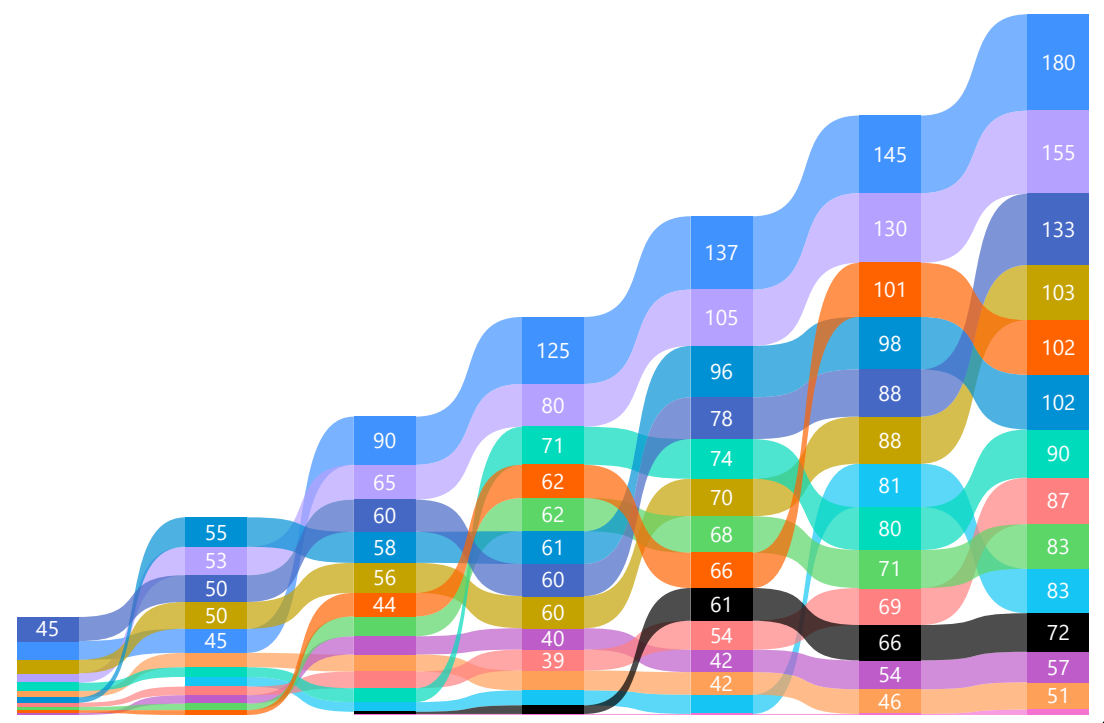

Name	1	2	3	4	5	6	7	8	Total
1 Angelo Marras (A)	35	10	45	35	12	8	35		180
2 Monika Sarbach	18	35	12	15	25	25	25		155
3 ↑ Simon Luck	45	5	10	0	18	10	45		133
4 ↑ Norwin Amiet (N)	25	25	6	4	10	18	15		103
5 ↓ Samuel Felder (A)	10	45	3	3	35	2	4		102
6 ↓ Tobias Specht	5	4	35	18	4	35	1		102
7 ↑ Raffi Büchler	15	3	8	45	3	6	10		90
8 ↑ Patrick Kreis	8	8	15	8	15	15	18		87
9 ↓ Andy Frei	0	18	0	10	8	45	2		83
10 ↓ Rebekka Holzer	6	6	25	25	6	3	12		83
11 Renato Carlotti	0	0	4	12	45	5	6		72
12 Dominik Jordan (A)	4	12	18	6	2	12	3		57
13 Charlie Sarbach (N)	12	15	5	5	5	4	5		51
14 Giorgi Shalamberidze (N)	0	0	2	0	0	0	8		10

- Andy Frei
- Angelo Marras (A)
- Charlie Sarbach (N)
- Dominik Jordan (A)
- Giorgi Shalamberidze (N)
- Monika Sarbach
- Norwin Amiet (N)
- Patrick Kreis
- Raffi Büchler
- Rebekka Holzer
- Renato Carlotti
- Samuel Felder (A)
- Simon Luck
- Tobias Specht

Name	1	%	#	2	%	#	3	%	#	4	%	#	5	%	#	6	%	#	7	%	#	8	%	#			
Andy Frei	0	0%	12	14000	90%	4	↑	0	0%	14	↓	14690	85%	7	↑	12660	75%	8	↓	19390	100%	1	↑	9550	50%	13	↓
Angelo Marras (A)	15540	80%	2	12840	70%	7	↓	17870	90%	1	↑	18390	90%	2	↓	13900	75%	6	↓	15190	80%	8	↓	15280	80%	2	↑
Charlie Sarbach (N)	14650	75%	6	13170	70%	5	↑	11990	65%	10	↓	13050	70%	10	→	11330	60%	10	→	14110	75%	11	↓	11580	60%	10	↑
Dominik Jordan (A)	9170	50%	11	12970	70%	6	↑	16070	85%	4	↑	13900	75%	9	↓	9110	50%	13	↓	15430	80%	6	↑	10520	55%	12	↓
Giorgi Shalamberidze (N)	0	0%	12	0	0%	13	↓	7970	45%	13	→	0	0%	13	→	0	0%	14	↓	0	0%	14	→	12150	65%	8	↑
Monika Sarbach	15220	80%	4	15030	80%	2	↑	14960	80%	6	↓	15200	80%	5	↑	15110	80%	3	↑	16590	85%	3	→	15040	75%	3	→
Norwin Amiet (N)	15380	80%	3	14030	75%	3	→	13680	75%	9	↓	12170	65%	11	↓	13610	75%	7	↑	16570	85%	4	↑	13460	70%	5	↓
Patrick Kreis	13750	75%	8	12730	70%	8	→	15890	85%	5	↑	14540	80%	8	↓	14020	75%	5	↑	16040	85%	5	→	13910	75%	4	↑
Raffi Büchler	15030	80%	5	2750	15%	12	↓	13910	75%	8	↑	19830	95%	1	↑	10750	60%	12	↓	14790	80%	9	↑	12660	65%	7	↑
Rebekka Holzer	12230	70%	9	12400	75%	9	→	16160	90%	3	↑	16850	90%	3	→	11600	70%	9	↓	13670	80%	12	↓	13060	75%	6	↑
Renato Carlotti	0	0%	12	0	0%	13	↓	11980	65%	11	↑	14760	80%	6	↑	16890	90%	1	↑	14500	75%	10	↓	12090	65%	9	↑
Samuel Felder (A)	13950	75%	7	15590	85%	1	↑	11290	65%	12	↓	11730	65%	12	→	16040	85%	2	↑	13640	75%	13	↓	11170	60%	11	↑
Simon Luck	16800	85%	1	11920	65%	10	↓	14570	80%	7	↑	0	0%	13	↓	14480	75%	4	↑	15250	80%	7	↓	15540	80%	1	↑
Tobias Specht	11490	65%	10	11070	65%	11	↓	17120	90%	2	↑	15430	85%	4	↓	10830	65%	11	↓	17850	90%	2	↑	9260	50%	14	↓