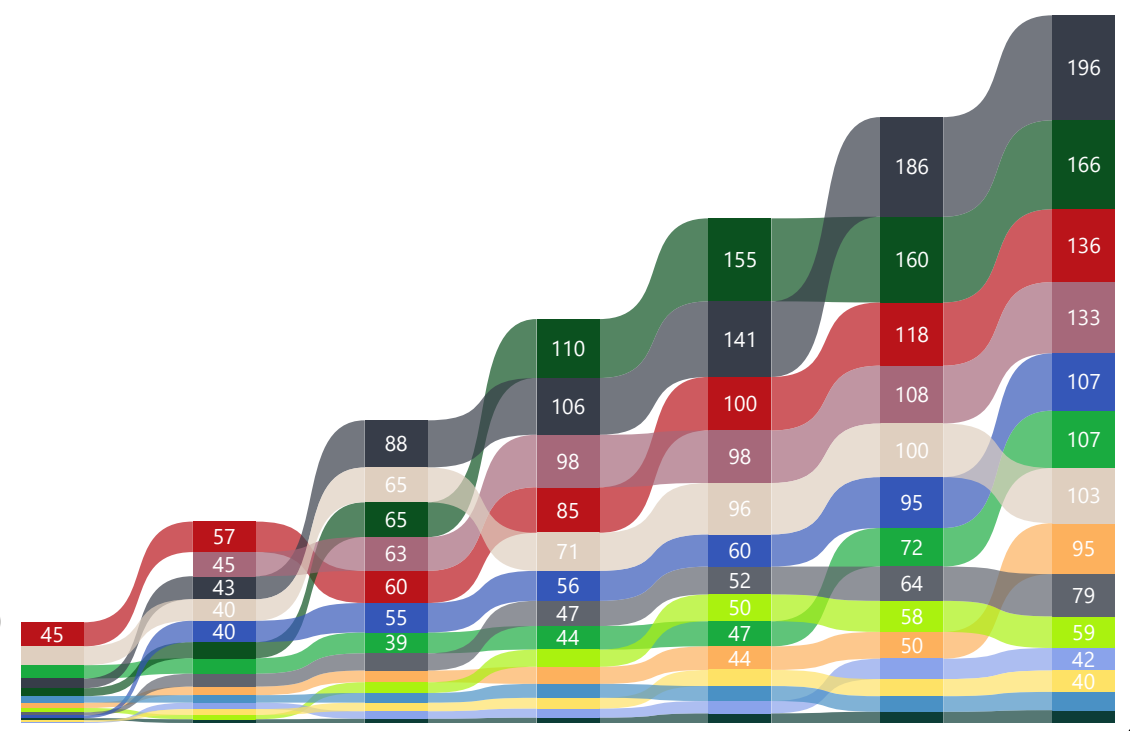

Name	1	2	3	4	5	6	7	8	Total
1 Kevin Meier	18	25	45	18	35	45	10		196
2 Eva Keller	15	15	35	45	45	5	6		166
3 Andreas Vetter	45	12	3	25	15	18	18		136
4 Salil Apte	0	45	18	35	0	10	25		133
5 ↑ Sam Klein (N)	5	35	15	1	4	35	12		107
6 ↑ Alessandro Occhipinti	25	4	10	5	3	25	35		107
7 ↓ Sebastian Küppers (A)	35	5	25	6	25	4	3		103
8 ↑ Marco Haller	10	6	6	10	12	6	45		95
9 ↓ Melk von Flüe	6	18	8	15	5	12	15		79
10 ↓ Matthias Lauper	8	0	12	12	18	8	1		59
11 Reto Ghezzi	2	10	2	3	6	15	4		42
12 Rolf Schneebeli (A)	3	8	5	4	10	2	8		40
13 Theo Stalder (N)	12	2	4	8	2	1	5		34
14 Christian Brunner (N)	4	3	1	2	8	3	3		24

- Alessandro Occhipinti
- Andreas Vetter
- Christian Brunner (N)
- Eva Keller
- Kevin Meier
- Marco Haller
- Matthias Lauper
- Melk von Flüe
- Reto Ghezzi
- Rolf Schneebeli (A)
- Salil Apte
- Sam Klein (N)
- Sebastian Küppers (A)
- Theo Stalder (N)

Name	1	%	#	2	%	#	3	%	#	4	%	#	5	%	#	6	%	#	7	%	#	8	%	#			
Alessandro Occhipinti	13410	70%	3	10160	55%	11	↓	13310	70%	7	↑	12970	65%	10	↓	9450	50%	12	↓	14590	75%	3	↑	13870	70%	2	↑
Andreas Vetter	16440	85%	1	12020	65%	6	↓	10080	55%	12	↓	16360	85%	3	↑	12150	65%	5	↓	14040	75%	4	↑	13110	70%	4	→
Christian Brunner (N)	10130	55%	11	10000	55%	12	↓	9060	50%	14	↓	12070	65%	13	↑	11000	60%	8	↑	11900	65%	12	↓	8300	45%	12	→
Eva Keller	12130	65%	5	12080	65%	5	→	15050	75%	2	↑	19000	90%	1	↑	15980	85%	1	→	12390	65%	10	↓	11190	60%	9	↑
Kevin Meier	12230	65%	4	15120	80%	3	↑	15440	80%	1	↑	15500	80%	4	↓	15100	80%	2	↑	15250	80%	1	↑	11940	65%	7	↓
Marco Haller	11470	65%	7	10750	60%	9	↓	12670	70%	9	→	14140	75%	7	↑	11820	65%	6	↑	12600	70%	9	↓	17570	90%	1	↑
Matthias Lauper	11280	65%	8	0	0%	14	↓	13430	75%	6	↑	14300	75%	6	→	12430	70%	4	↑	12730	70%	8	↓	6400	35%	14	↓
Melk von Flüe	11170	60%	9	13290	70%	4	↑	13090	70%	8	↓	14970	75%	5	↑	10450	55%	10	↓	13750	70%	6	↑	12510	65%	5	↑
Reto Ghezzi	9030	50%	13	11570	70%	7	↑	9840	55%	13	↓	12310	80%	12	↑	10960	60%	9	↑	13830	75%	5	↑	9340	50%	11	↓
Rolf Schneebeli (A)	9790	55%	12	10820	60%	8	↑	12580	70%	10	↓	12730	70%	11	↓	11700	65%	7	↑	11870	65%	13	↓	11230	60%	8	↑
Salil Apte	0	0%	14	16480	85%	1	↑	13740	75%	4	↓	17160	90%	2	↑	0	0%	14		13370	70%	7	↑	13240	70%	3	↑
Sam Klein (N)	10920	60%	10	16370	85%	2	↑	13630	75%	5	↓	10130	55%	14	↓	9920	55%	11	↑	14930	80%	2	↑	12060	65%	6	↓
Sebastian Küppers (A)	14330	75%	2	10590	60%	10	↓	13950	75%	3	↑	13160	70%	9	↓	12960	70%	3	↑	11990	65%	11	↓	8300	45%	12	↓
Theo Stalder (N)	11740	70%	6	8550	50%	13	↓	11420	65%	11	↑	13820	75%	8	↑	8570	50%	13	↓	10170	60%	14	↓	10190	60%	10	↑