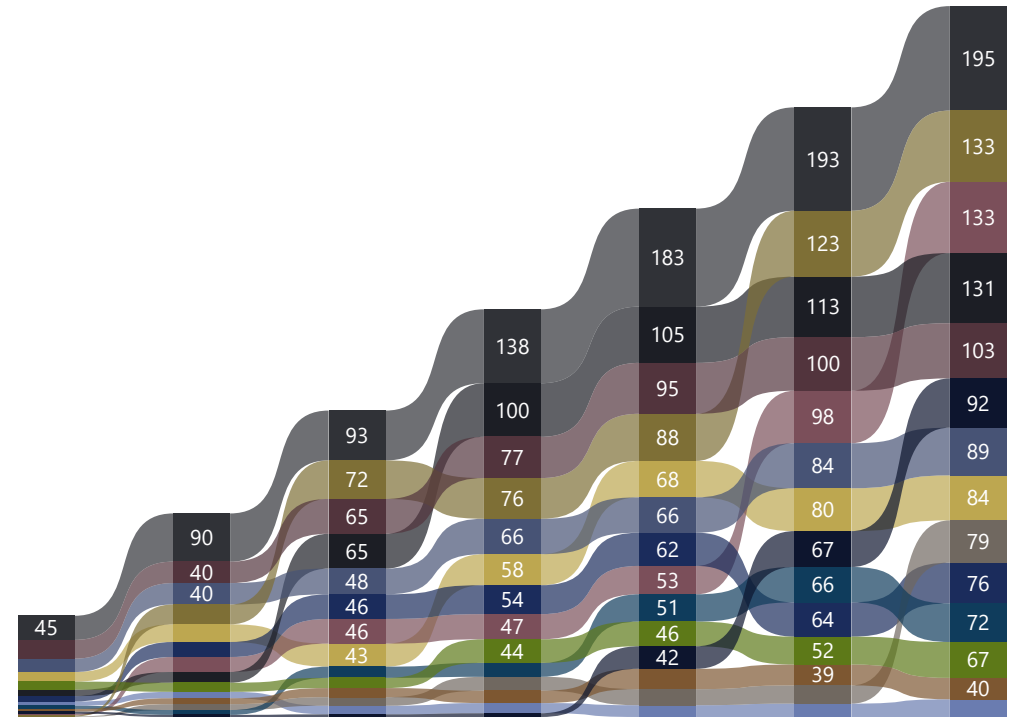

Name	1	2	3	4	5	6	7	8	Total
1 Michael Sauer	45	45	3	45	45	10	2		195
2 ↑ David Naef	3	25	18	1	6	45	35		133
3 ↓ Raphael Zemp (N)	2	35	35	4	12	35	10		133
4 ↓ Lili Ninova	12	8	45	35	5	8	18		131
5 ↓ Simon Kaufmann	35	5	25	12	18	5	3		103
6 ↑ Veronika Barta	4	0	1	2	35	25	25		92
7 ↓ Philipp Drexler	25	15	8	18	0	18	5		89
8 ↓ Claude Anthamatten	18	15	10	15	10	12	4		84
9 ↑ Esther Lagler (N)	1	10	5	10	4	4	45		79
10 Denise Feer (N)	10	18	18	8	8	2	12		76
11 ↓ Helene Portmann (A)	6	3	12	5	25	15	6		72
12 ↓ Mathias Henseler (N)	15	2	2	25	2	6	15		67
13 ↓ Mariann Grunder Glatzfelder (N)	5	6	6	6	15	1	1		40
14 Annatina Reinhard (N)	8	4	4	3	3	3	8		33

- Annatina Reinhard (N)
- Claude Anthamatten
- David Naef
- Denise Feer (N)
- Esther Lagler (N)
- Helene Portmann (A)
- Lili Ninova
- Mariann Grunder Glatzfelder (N)
- Mathias Henseler (N)
- Michael Sauer
- Philipp Drexler
- Raphael Zemp (N)
- Simon Kaufmann
- Veronika Barta

Name	1	%	#	2	%	#	3	%	#	4	%	#	5	%	#	6	%	#	7	%	#	8	%	#			
Annatina Reinhard (N)	9160	50%	8	8150	45%	11	↓	9120	50%	11	→	10260	55%	12	↓	7450	40%	12	→	10970	60%	12	→	10460	55%	8	↑
Claude Anthamatten	10610	60%	4	10970	60%	5	↓	10700	60%	7	↓	13270	75%	5	↑	11440	65%	7	↓	12540	70%	6	↑	9280	50%	11	↓
David Naef	8060	45%	12	12790	70%	3	↑	11180	60%	4	↓	9370	50%	14	↓	9190	50%	9	↑	14980	80%	1	↑	13140	70%	2	↓
Denise Feer (N)	9900	60%	7	11140	65%	4	↑	11180	65%	4	→	12370	65%	8	↓	10240	60%	8	→	10500	60%	13	↓	11950	65%	6	↑
Esther Lagler (N)	5070	30%	14	10750	60%	7	↑	9500	55%	10	↓	12800	70%	7	↑	8010	45%	11	↓	11760	65%	11	→	14400	75%	1	↑
Helene Portmann (A)	8930	50%	9	8030	45%	12	↓	10820	60%	6	↑	11000	60%	10	↓	12940	70%	3	↑	12840	70%	5	↓	10160	55%	9	↓
Lili Ninova	10470	60%	6	10500	60%	8	↓	13790	80%	1	↑	14960	85%	2	↓	8890	50%	10	↓	11980	65%	8	↑	12330	70%	4	↑
Mariann Grunder Glatzfelder (N)	8280	45%	10	9860	55%	9	↑	9880	55%	9	→	12110	65%	9	→	11960	65%	5	↑	10120	55%	14	↓	6590	35%	14	→
Mathias Henseler (N)	10510	60%	5	7040	40%	13	↓	8510	50%	13	→	14250	80%	3	↑	6580	40%	13	↓	11950	65%	9	↑	12160	65%	5	↑
Michael Sauer	14200	75%	1	13910	75%	1	→	9000	50%	12	↓	19300	90%	1	↑	13260	70%	1	→	12320	65%	7	↓	8410	45%	13	↓
Philipp Drexler	13070	75%	3	10970	65%	5	↓	10690	60%	8	↓	13510	75%	4	↑	0	0%	14	↓	13390	75%	4	↑	9770	55%	10	↓
Raphael Zemp (N)	6970	40%	13	13710	75%	2	↑	13410	75%	2	→	10680	55%	11	↓	11620	65%	6	↑	14250	75%	2	↑	11190	60%	7	↓
Simon Kaufmann	13110	75%	2	9330	55%	10	↓	11680	65%	3	↑	12870	70%	6	↓	12630	70%	4	↑	11820	65%	10	↓	9210	50%	12	↓
Veronika Barta	8270	45%	11	0	0%	14	↓	6170	35%	14	→	10210	55%	13	↑	13120	70%	2	↑	13600	75%	3	↓	13070	70%	3	→