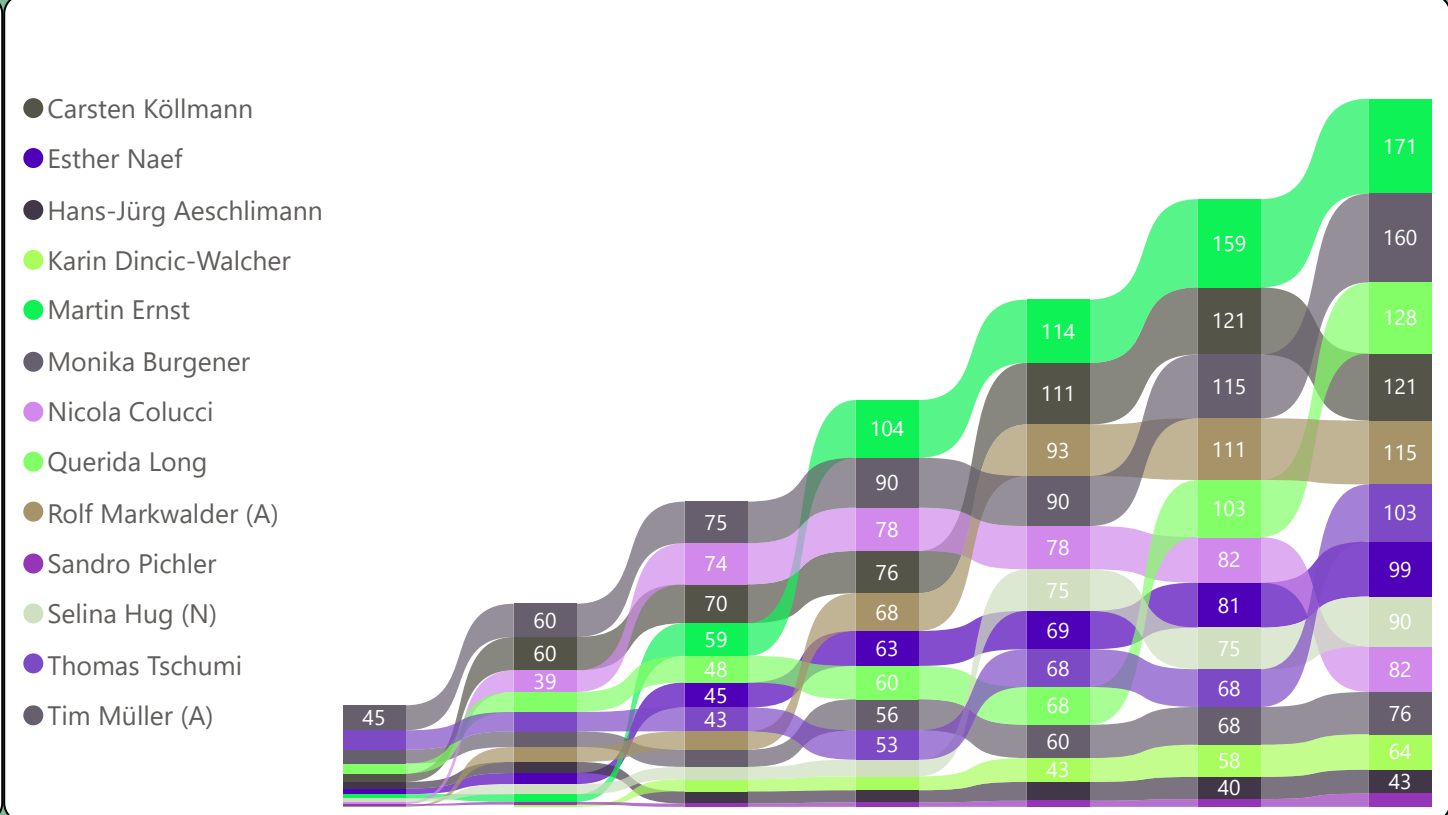

Name	1	2	3	4	5	6	7	8	Total
1 Martin Ernst	8	6	45	45	10	45	12		171
2 ↑ Tim Müller (A)	45	15	15	15	0	25	45		160
3 ↑ Querida Long	18	18	12	12	8	35	25		128
4 ↓ Carsten Köllmann	15	45	10	6	35	10	0		121
5 ↓ Rolf Markwalder (A)	2	25	6	35	25	18	4		115
6 ↑ Thomas Tschumi	35	0	8	10	15	0	35		103
7 Esther Naef	10	10	25	18	6	12	18		99
8 Selina Hug (N)	6	12	4	8	45	0	15		90
9 ↓ Nicola Colucci	4	35	35	4	0	4	0		82
10 Monika Burgener	25	3	3	25	4	8	8		76
11 Karin Dincic-Walcher	0	4	18	3	18	15	6		64
12 Hans-Jürg Aeschlimann	12	8	2	0	12	6	3		43
13 Sandro Pichler	3	2	1	2	3	3	10		24

Name	1	%	#	2	%	#	3	%	#	4	%	#	5	%	#	6	%	#	7	%	#	8	%	#			
Carsten Köllmann	10770	60%	5	15540	80%	1	↑	10520	60%	7	↓	8380	45%	9	↓	10890	60%	2	↑	10730	60%	7	↓	0	0%	12	↓
Esther Naef	7900	45%	7	8520	50%	7	→	11820	65%	3	↑	13660	75%	4	↓	8890	50%	9	↓	11940	65%	6	↑	10260	55%	4	↑
Hans-Jürg Aeschlimann	8880	50%	6	8080	45%	8	↓	8890	50%	12	↓	0	0%	13	↓	9900	55%	6	↑	9220	50%	9	↓	5520	30%	11	↓
Karin Dincic-Walcher	0	0%	13	6390	35%	10	↑	11620	70%	4	↑	6530	35%	11	↓	10690	60%	4	↑	11950	65%	5	↓	7350	40%	9	↓
Martin Ernst	6870	40%	8	6970	40%	9	↓	14230	80%	1	↑	14150	75%	1	→	9740	55%	7	↓	14480	80%	1	↑	9560	55%	6	↓
Monika Burgener	11720	65%	3	6320	35%	11	↓	9590	55%	11	→	14070	75%	3	↑	8170	45%	10	↓	9330	50%	8	↑	8450	45%	8	→
Nicola Colucci	6010	35%	10	13420	75%	2	↑	14160	80%	2	→	7840	45%	10	↓	0	0%	12	↓	9080	50%	10	↑	0	0%	12	↓
Querida Long	10870	60%	4	12150	65%	4	→	10800	60%	6	↓	13030	70%	6	→	9170	50%	8	↓	13420	70%	2	↑	10580	55%	3	↓
Rolf Markwalder (A)	3610	20%	12	12380	70%	3	↑	9870	55%	9	↓	14120	70%	2	↑	10700	60%	3	↓	12990	70%	4	↓	7080	40%	10	↓
Sandro Pichler	3630	20%	11	5620	30%	12	↓	6530	35%	13	↓	3750	20%	12	↑	7360	40%	11	↑	8370	45%	11	→	9540	50%	7	↑
Selina Hug (N)	6220	35%	9	9560	55%	6	↑	9790	55%	10	↓	11850	65%	8	↑	11880	70%	1	↑	0	0%	12	↓	10080	55%	5	↑
Thomas Tschumi	13760	75%	2	0	0%	13	↓	9970	55%	8	↑	12870	70%	7	↑	10020	55%	5	↑	0	0%	12	↓	10860	60%	2	↑
Tim Müller (A)	14560	80%	1	11360	65%	5	↓	11160	65%	5	→	13380	70%	5	→	0	0%	12	↓	13110	70%	3	↑	15840	80%	1	↑