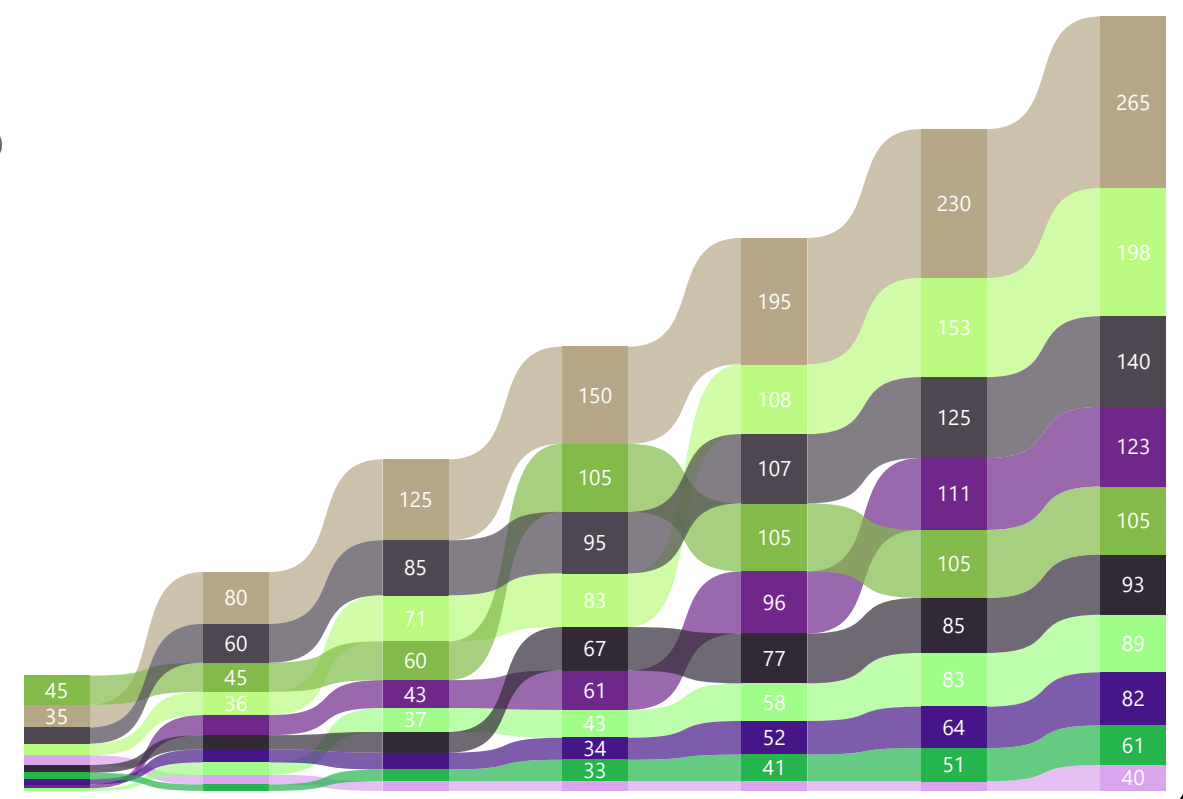

Name	1	2	3	4	5	6	7	8	Total
1 Lukas Heutschi (A)	35	45	45	25	45	35	35		265
2 Alan Marquês (A)	18	18	35	12	25	45	45		198
3 Silvia Maissen	25	35	25	10	12	18	15		140
4 Michael Röthlin	6	25	12	18	35	15	12		123
5 Regina Markert	45	0	15	45	0	0	0		105
6 Philipp Hänni	12	10	10	35	10	8	8		93
7 Judith Pfister	4	15	18	6	15	25	6		89
8 Peter Wüthrich	8	12	6	8	18	12	18		82
9 Sabine Urban	10	0	8	15	8	10	10		61
10 Dominic Dahinden	15	0	0	0	0	0	25		40
11 André Marquês (A)	0	0	0	0	0	0	0		0
11 Brigitte Frutiger	0	0	0	0	0	0	0		0
11 Oliver Küpfer	0	0	0	0	0	0	0		0

- Alan Marquês (A)
- André Marquês (A)
- Brigitte Frutiger
- Dominic Dahinden
- Judith Pfister
- Lukas Heutschi (A)
- Michael Röthlin
- Oliver Küpfer
- Peter Wüthrich
- Philipp Hänni
- Regina Markert
- Sabine Urban
- Silvia Maissen

Name	1	%	#	2	%	#	3	%	#	4	%	#	5	%	#	6	%	#	7	%	#	8	%	#	
Alan Marquês (A)	9780	55%	4	8120	50%	4 →	10120	55%	2 ↑	10850	65%	6 ↓	9990	55%	3 ↑	15440	80%	1 ↑	11650	60%	1 →				
André Marquês (A)	0	0%	11	0	0%	8 ↑	0	0%	10 ↓	0	0%	10 →	0	0%	9 ↑	0	0%	9 →	0	0%	10 ↓				
Brigitte Frutiger	0	0%	11	0	0%	8 ↑	0	0%	10 ↓	0	0%	10 →	0	0%	9 ↑	0	0%	9 →	0	0%	10 ↓				
Dominic Dahinden	9260	55%	5	0	0%	8 ↓	0	0%	10 ↓	0	0%	10 →	0	0%	9 ↑	0	0%	9 →	11150	60%	3 ↑				
Judith Pfister	910	5%	10	8080	45%	5 ↑	9870	55%	4 ↑	2780	15%	9 ↓	9680	55%	5 ↑	12970	70%	3 ↑	2710	15%	9 ↓				
Lukas Heutschi (A)	12180	65%	2	10080	55%	1 ↑	10230	55%	1 →	12080	65%	3 ↓	11170	60%	1 ↑	14060	75%	2 ↓	11480	60%	2 →				
Michael Röthlin	6370	35%	9	9970	55%	3 ↑	9270	50%	6 ↓	12050	65%	4 ↑	10750	60%	2 ↑	10660	60%	5 ↓	6530	35%	6 ↓				
Oliver Küpfer	0	0%	11	0	0%	8 ↑	0	0%	10 ↓	0	0%	10 →	0	0%	9 ↑	0	0%	9 →	0	0%	10 ↓				
Peter Wüthrich	6900	40%	8	6790	40%	6 ↑	7860	45%	9 ↓	7240	40%	8 ↑	9740	55%	4 ↑	10590	60%	6 ↓	7320	40%	4 ↑				
Philipp Hänni	7940	45%	6	5600	30%	7 ↓	9190	50%	7 →	12130	65%	2 ↑	7250	40%	7 ↓	6410	35%	8 ↓	5670	30%	8 →				
Regina Markert	12830	70%	1	0	0%	8 ↓	9290	50%	5 ↑	15810	85%	1 ↑	0	0%	9 ↓	0	0%	9 →	0	0%	10 ↓				
Sabine Urban	7380	40%	7	0	0%	8 ↓	8920	50%	8 →	11220	60%	5 ↑	4570	25%	8 ↓	9170	50%	7 ↑	6450	35%	7 →				
Silvia Maissen	12090	70%	3	9980	60%	2 ↑	10080	60%	3 ↓	9600	55%	7 ↓	7660	45%	6 ↑	11250	65%	4 ↑	6950	45%	5 ↓