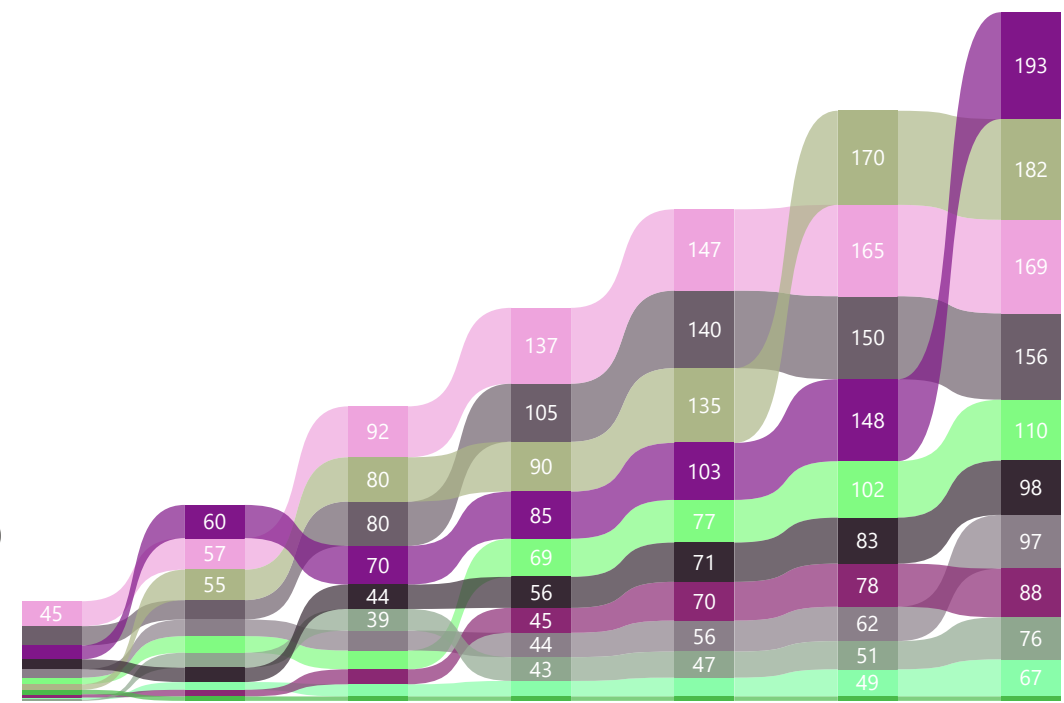

Name	1	2	3	4	5	6	7	8	Total
1 ↑ Ramon Lock	25	35	10	15	18	45	45		193
2 ↓ Jenny Bertholet	10	45	25	10	45	35	12		182
3 ↓ Gilles Bertholet (A)	45	12	35	45	10	18	4		169
4 ↓ Beat Rölli (A)	35	0	45	25	35	10	6		156
5 Beatrice Racine	12	18	4	35	8	25	8		110
6 Therese Elisabeth Müller (A)	18	8	18	12	15	12	15		98
7 ↑ David Lüthold	15	15	6	8	12	6	35		97
8 ↓ Manuela Schwegler	6	6	15	18	25	8	10		88
9 Marius Müller	2	25	12	4	4	4	25		76
10 Jennifer Krebs	4	10	8	6	6	15	18		67
11 Valentin Züsli	8	0	0	0	0	0	0		8
12 Christian Karl Pratsch (N)	0	0	0	0	0	0	0		0

- Beat Rölli (A)
- Beatrice Racine
- Christian Karl Pratsch (N)
- David Lüthold
- Gilles Bertholet (A)
- Jennifer Krebs
- Jenny Bertholet
- Manuela Schwegler
- Marius Müller
- Ramon Lock
- Therese Elisabeth Müller (A)
- Valentin Züsli

Name	1	%	#	2	%	#	3	%	#	4	%	#	5	%	#	6	%	#	7	%	#	8	%	#	
Beat Rölli (A)	10890	60%	2	0	0%	10 ↓	14000	80%	1 ↑	13230	75%	3 ↓	10600	60%	2 ↑	10210	55%	7 ↓	6450	35%	9 ↓				
Beatrice Racine	8150	45%	6	8720	50%	4 ↑	3560	20%	10 ↓	13400	75%	2 ↑	8040	45%	8 ↓	12480	70%	3 ↑	7200	40%	8 ↓				
Christian Karl Pratsch (N)	0	0%	12	0	0%	10 ↑	0	0%	11 ↓	0	0%	11 →	0	0%	11 →	0	0%	11 →	0	0%	11 →				
David Lüthold	8620	50%	5	8280	50%	5 →	5100	30%	9 ↓	9270	55%	8 ↑	8640	50%	6 ↑	8470	50%	9 ↓	11880	65%	2 ↑				
Gilles Bertholet (A)	11460	65%	1	8270	45%	6 ↓	12230	65%	2 ↑	14340	75%	1 ↑	8280	45%	7 ↓	12360	65%	4 ↑	4680	25%	10 ↓				
Jennifer Krebs	6420	35%	10	8230	45%	7 ↑	7000	40%	8 ↓	8830	50%	9 ↓	7370	40%	9 →	11800	65%	5 ↑	8470	45%	4 ↑				
Jenny Bertholet	7830	45%	7	10840	60%	1 ↑	11990	65%	3 ↓	10280	55%	7 ↓	10750	60%	1 ↑	13100	70%	2 ↓	7550	40%	6 ↓				
Manuela Schwegler	7250	40%	9	3600	20%	9 →	10680	60%	5 ↑	11260	60%	4 ↑	9910	55%	3 ↑	9280	50%	8 ↓	7430	40%	7 ↑				
Marius Müller	5480	30%	11	8990	50%	3 ↑	9140	50%	6 ↓	8140	45%	10 ↓	5390	30%	10 →	8110	45%	10 →	10260	55%	3 ↑				
Ramon Lock	10210	55%	3	10150	55%	2 ↑	8250	45%	7 ↓	10900	60%	5 ↑	9260	50%	4 ↑	15200	80%	1 ↑	12210	65%	1 →				
Therese Elisabeth Müller (A)	9200	50%	4	7950	45%	8 ↓	11730	65%	4 ↑	10880	60%	6 ↓	9190	50%	5 ↑	11040	60%	6 ↓	8260	45%	5 ↑				
Valentin Züsli	7320	40%	8	0	0%	10 ↓	0	0%	11 ↓	0	0%	11 →	0	0%	11 →	0	0%	11 →	0	0%	11 →