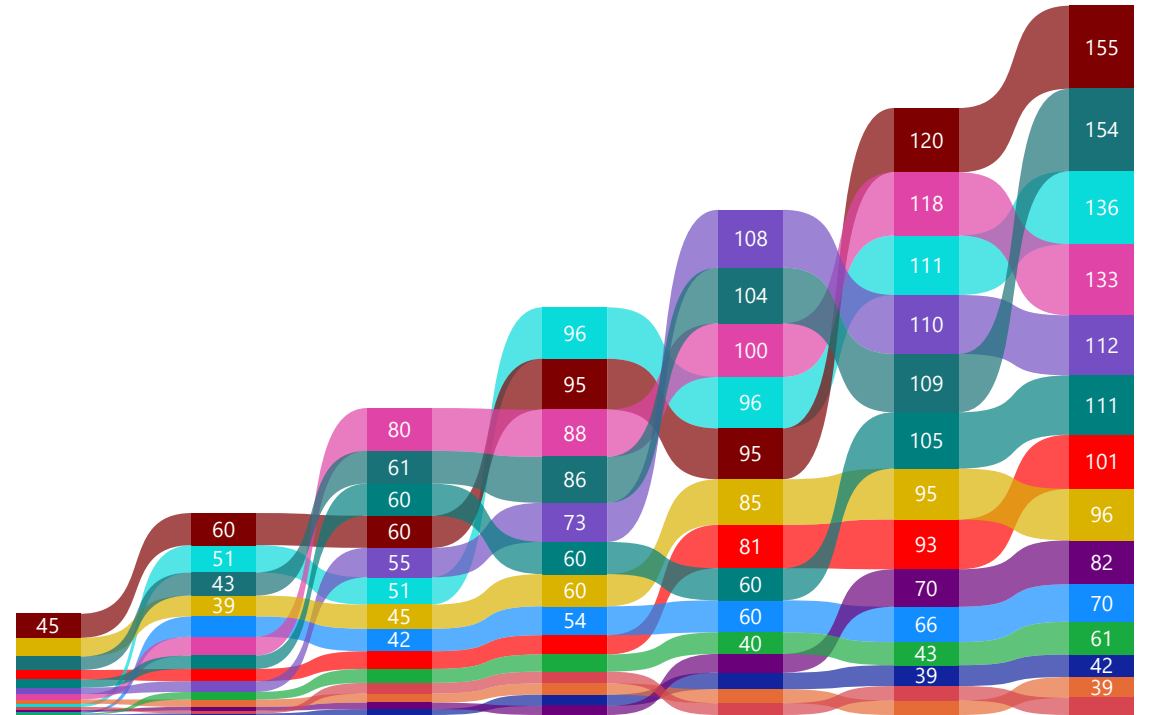

Name	1	2	3	4	5	6	7	8	Total
1 Lakshmi Natarajan	45	15	0	35	0	25	35		155
2 ↑ Renate Schär (M)	25	18	18	25	18	5	45		154
3 Girish Chandrasekhar	6	45	0	45	0	15	25		136
4 ↓ Manuel Hobiger	10	25	45	8	12	18	15		133
5 ↓ Markus Klein	12	8	35	18	35	2	2		112
6 Prakhar Gupta	15	10	35	0	0	45	6		111
7 ↑ Alex Feist	18	5	10	3	45	12	8		101
8 ↓ Markus Walser (N)	35	4	6	15	25	10	1		96
9 Manuel Feer (N)	4	3	5	5	18	35	12		82
10 Andi Stolz	3	35	4	12	6	6	4		70
11 Thomas Wälchli	2	12	12	6	8	3	18		61
12 Daniel Kunz (N)	1	2	8	10	10	8	3		42
13 ↑ Lars Lehmann	8	6	3	4	5	1	12		39
14 ↓ Philipp Rohrer	5	0	15	2	0	5	5		32

- Alex Feist
- Andi Stolz
- Daniel Kunz (N)
- Girish Chandrasekhar
- Lakshmi Natarajan
- Lars Lehmann
- Manuel Feer (N)
- Manuel Hobiger
- Markus Klein
- Markus Walser (N)
- Philipp Rohrer
- Prakhar Gupta
- Renate Schär (M)
- Thomas Wälchli

Name	1	%	#	2	%	#	3	%	#	4	%	#	5	%	#	6	%	#	7	%	#	8	%	#	
Alex Feist	17130	85%	4	14350	75%	10 ↓	14360	75%	7 ↑	12660	65%	12 ↓	15290	80%	1 ↑	17580	90%	6 ↓	11420	60%	8 ↓				
Andi Stolz	12250	65%	12	16460	80%	2 ↑	11100	60%	11 ↓	15340	80%	6 ↑	12210	65%	9 ↓	14940	80%	9 →	10440	55%	11 ↓				
Daniel Kunz (N)	10290	55%	14	11240	60%	13 ↑	13380	70%	8 ↑	15260	80%	7 ↑	14210	75%	7 →	15470	80%	8 ↓	10410	55%	12 ↓				
Girish Chandrasekhar	13900	75%	9	17830	90%	1 ↑	0	0%	13 ↓	19010	95%	1 ↑	0	0%	11 ↓	17810	90%	5 ↑	15140	80%	3 ↑				
Lakshmi Natarajan	19450	90%	1	16050	85%	5 ↓	0	0%	13 ↓	18970	95%	2 ↑	0	0%	11 ↓	19220	95%	3 ↑	16570	85%	2 ↑				
Lars Lehmann	15080	80%	8	14470	80%	9 ↓	9940	55%	12 ↓	13090	70%	11 ↑	9270	50%	10 ↑	12310	65%	14 ↓	13050	70%	6 ↑				
Manuel Feer (N)	12400	70%	11	13730	75%	12 ↓	11990	65%	10 ↑	13300	70%	10 →	14870	80%	4 ↑	19370	95%	2 ↑	13050	70%	6 ↓				
Manuel Hobiger	15150	80%	7	16430	85%	3 ↑	19730	95%	1 ↑	14080	75%	8 ↓	14770	80%	6 ↑	18820	95%	4 ↑	14460	75%	5 ↓				
Markus Klein	15680	85%	6	14690	80%	8 ↓	15580	80%	2 ↑	16550	85%	4 ↓	15270	80%	2 ↑	12940	70%	13 ↓	10260	55%	13 →				
Markus Walser (N)	17870	90%	2	14020	75%	11 ↓	12800	70%	9 ↑	16500	85%	5 ↑	15220	80%	3 ↑	17480	90%	7 ↓	7430	40%	14 ↓				
Philipp Rohrer	12980	70%	10	0	0%	14 ↓	14870	80%	5 ↑	12300	65%	13 ↓	0	0%	11 ↑	14930	80%	10 ↑	11010	55%	10 →				
Prakhar Gupta	16070	80%	5	15210	80%	7 ↓	15580	80%	2 ↑	0	0%	14	0	0%	11 ↑	19830	95%	1 ↑	11200	60%	9 ↓				
Renate Schär (M)	17750	85%	3	16220	85%	4 ↓	15040	80%	4 →	18180	90%	3 ↑	14870	80%	4 ↓	14930	80%	10 ↓	17390	90%	1 ↑				
Thomas Wälchli	11730	65%	13	15410	90%	6 ↑	14820	80%	6 →	13790	85%	9 ↓	14180	80%	8 ↑	14560	85%	12 ↓	14500	80%	4 ↑