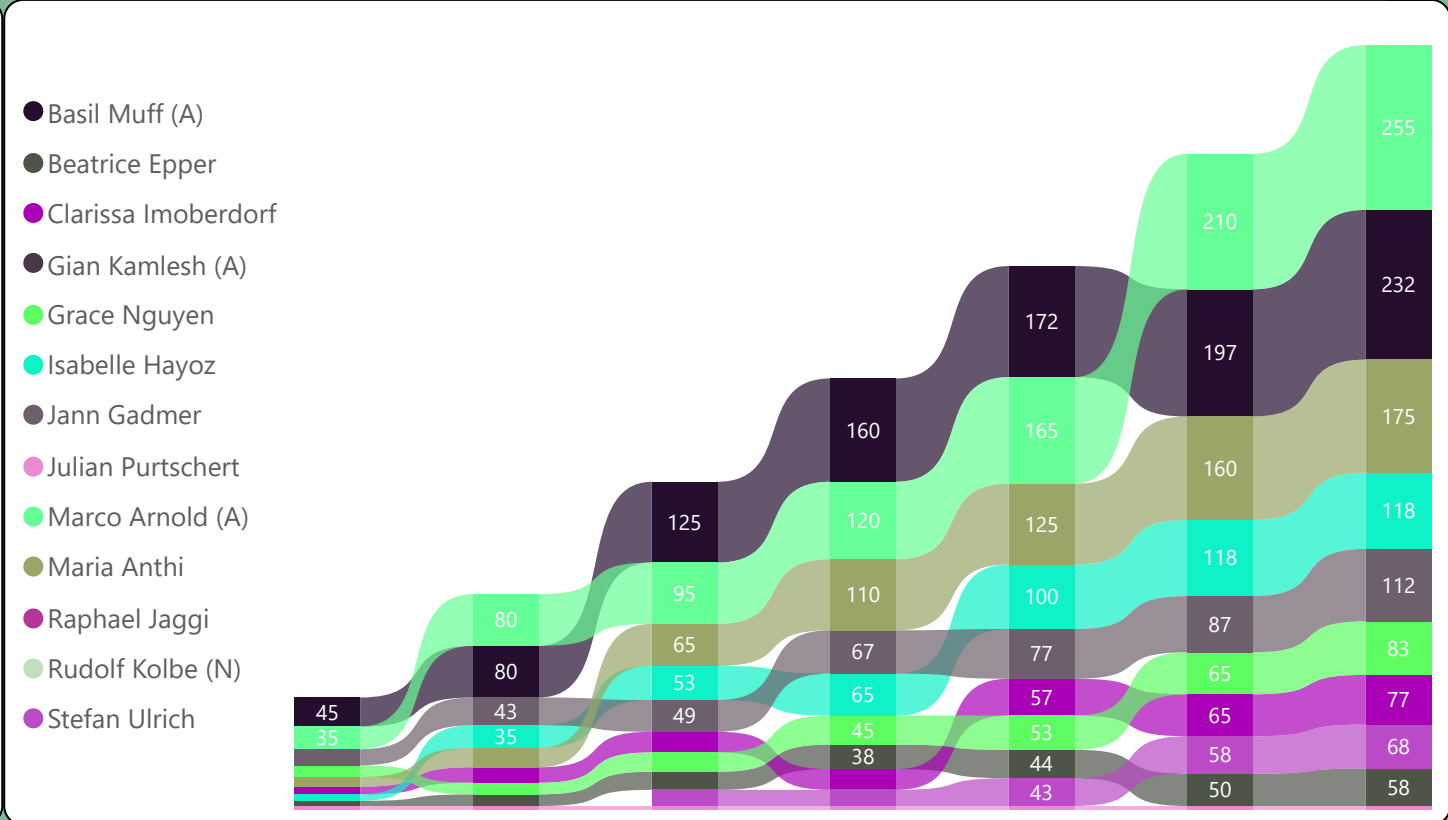

Name	1	2	3	4	5	6	7	8	Total
1 Marco Arnold (A)	35	45	15	25	45	45	45		255
2 Basil Muff (A)	45	35	45	35	12	25	35		232
3 Maria Anthi	15	15	35	45	15	35	15		175
4 Isabelle Hayoz	10	25	18	12	35	18	0		118
5 Jann Gadmer	25	18	6	18	10	10	25		112
6 ↑ Grace Nguyen	18	0	12	15	8	12	18		83
7 ↓ Clarissa Imoberdorf	12	12	8	0	25	8	12		77
8 Stefan Ulrich	0	0	25	0	18	15	10		68
9 Beatrice Epper	8	10	10	10	6	6	8		58
10 Julian Purtschert	6	0	0	0	0	0	0		6
11 Gian Kamlesh (A)	0	0	0	0	0	0	0		0
11 Raphael Jaggi	0	0	0	0	0	0	0		0
11 Rudolf Kolbe (N)	0	0	0	0	0	0	0		0

Name	1	%	#	2	%	#	3	%	#	4	%	#	5	%	#	6	%	#	7	%	#	8	%	#	
Basil Muff (A)	13250	70%	1	10180	55%	2 ↓	12040	65%	1 ↑	14430	75%	2 ↓	8380	45%	6 ↓	13160	70%	3 ↑	11300	60%	2 ↑				
Beatrice Epper	5350	35%	8	7620	50%	7 ↑	8940	60%	7 →	8560	55%	7 →	5730	35%	9 ↓	9560	60%	9 →	4270	25%	8 ↑				
Clarissa Imoberdorf	7840	45%	6	7880	45%	6 →	8070	50%	8 ↓	0	0%	8 →	9760	55%	3 ↑	10100	60%	8 ↓	6190	35%	6 ↑				
Gian Kamlesh (A)	0	0%	10	0	0%	8 ↑	0	0%	10 ↓	0	0%	8 ↑	0	0%	10 ↓	0	0%	10 →	0	0%	9 ↑				
Grace Nguyen	8630	50%	4	0	0%	8 ↓	9650	50%	6 ↑	9850	55%	5 ↑	6750	40%	8 ↓	11530	65%	6 ↑	9210	50%	4 ↑				
Isabelle Hayoz	6920	45%	7	9700	65%	3 ↑	10660	70%	4 ↓	9830	60%	6 ↓	9800	60%	2 ↑	12020	75%	4 ↓	0	0%	9 ↓				
Jann Gadmer	8910	50%	3	8190	45%	4 ↓	7260	40%	9 ↓	10010	55%	4 ↑	8290	45%	7 ↓	10130	55%	7 →	9470	50%	3 ↑				
Julian Purtschert	4640	25%	9	0	0%	8 ↑	0	0%	10 ↓	0	0%	8 ↑	0	0%	10 ↓	0	0%	10 →	0	0%	9 ↑				
Marco Arnold (A)	10220	55%	2	10320	60%	1 ↑	10130	55%	5 ↓	12080	65%	3 ↑	11090	60%	1 ↑	15230	80%	1 →	13440	70%	1 →				
Maria Anthi	8330	45%	5	8140	45%	5 →	12020	65%	2 ↑	15310	80%	1 ↑	9130	50%	5 ↓	13690	75%	2 ↑	7470	40%	5 ↓				
Raphael Jaggi	0	0%	10	0	0%	8 ↑	0	0%	10 ↓	0	0%	8 ↑	0	0%	10 ↓	0	0%	10 →	0	0%	9 ↑				
Rudolf Kolbe (N)	0	0%	10	0	0%	8 ↑	0	0%	10 ↓	0	0%	8 ↑	0	0%	10 ↓	0	0%	10 →	0	0%	9 ↑				
Stefan Ulrich	0	0%	10	0	0%	8 ↑	11590	65%	3 ↑	0	0%	8 ↓	9660	55%	4 ↑	12010	70%	5 ↓	4590	25%	7 ↓