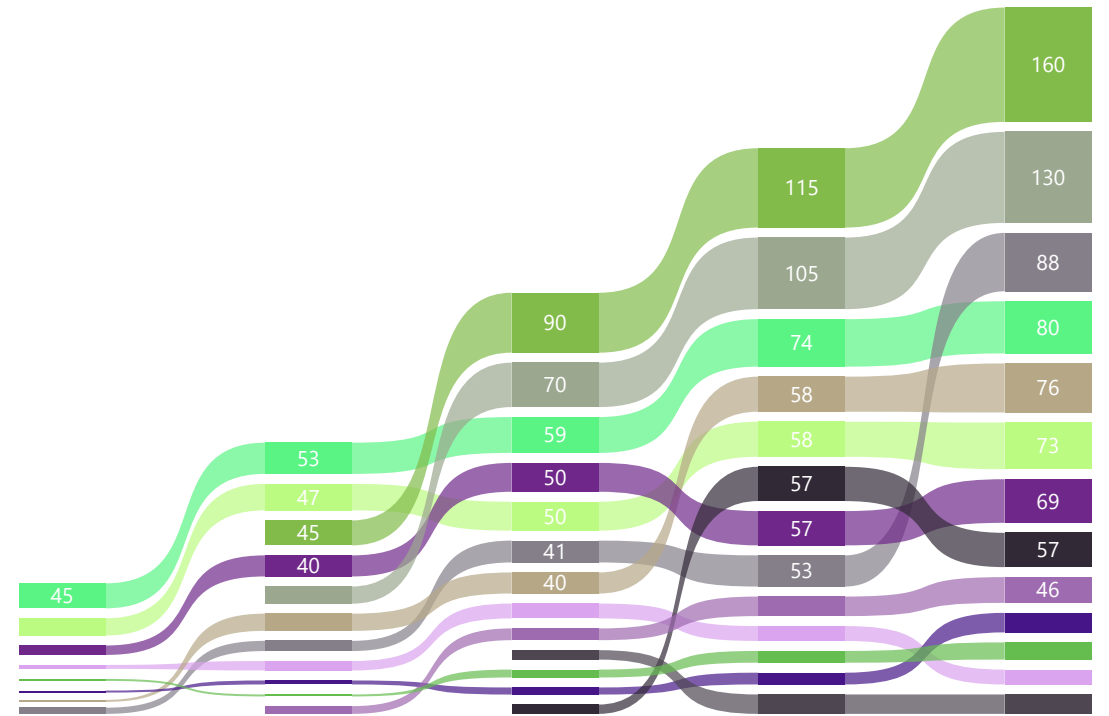

Name	1	2	3	4	5	6	7	8	Total
1 Nicole Büchi (A)	0	45	45	25	45				160
2 Manuel Zobic	0	35	35	35	25				130
3 ↑ Chiara Larentis	8	18	15	12	35				88
4 ↓ Caroline Wyss	45	8	6	15	6				80
5 Grace Nguyen	10	25	5	18	18				76
6 ↓ Beatrice Epper	35	12	3	8	15				73
7 Jann Gadmer	25	15	10	7	12				69
8 ↓ Nicola Colucci (A)	0	0	12	45	0				57
9 Silvie Jenny	0	10	18	10	8				46
10 ↑ Martina Rohrer	12	6	4	6	10				38
11 Therese Elisabeth Müller	15	0	8	5	7				35
12 ↓ Dominic Dahinden	18	7	7	0	0				32
13 Roger Scherrer	0	0	25	0	0				25
14 Gisela Suppiger (A)	0	0	0	0	0				0
14 Raphael Jaggi	0	0	0	0	0				0

- Beatrice Epper
- Caroline Wyss
- Chiara Larentis
- Dominic Dahinden
- Gisela Suppiger (A)
- Grace Nguyen
- Jann Gadmer
- Manuel Zobic
- Martina Rohrer
- Nicola Colucci (A)
- Nicole Büchi (A)
- Raphael Jaggi
- Roger Scherrer
- Silvie Jenny
- Therese Elisabeth Müller

Name	1	%	#	2	%	#	3	%	#	4	%	#	5	%	#	6	%	#	7	%	#	8	%	#	
Beatrice Epper	7820	55%	2	7540	50%	6	↓	6470	40%	13	↓	6670	40%	8	↑	10160	65%	5	↑						
Caroline Wyss	8460	50%	1	6720	40%	8	↓	6940	40%	10	↓	8240	45%	5	↑	4260	25%	10	↓						
Chiara Larentis	6130	35%	8	9030	50%	4	↑	10000	55%	5	↓	8190	45%	6	↓	11600	65%	2	↑						
Dominic Dahinden	7760	45%	4	6100	35%	9	↓	7430	40%	9	→	0	0%	12	↓	0	0%	11	↑						
Gisela Suppiger (A)	0	0%	9	0	0%	11	↓	0	0%	14	↓	0	0%	12	↑	0	0%	11	↑						
Grace Nguyen	7100	40%	7	9360	55%	3	↑	6710	35%	11	↓	9500	55%	4	↑	11090	60%	4	→						
Jann Gadmer	7800	45%	3	9010	50%	5	↓	8410	45%	7	↓	5350	30%	9	↓	9190	50%	6	↑						
Manuel Zobic	0	0%	9	10680	60%	2	↑	13170	70%	2	→	9750	55%	2	→	11490	65%	3	↓						
Martina Rohrer	7290	45%	6	3540	20%	10	↓	6580	35%	12	↓	5100	30%	10	↑	8210	45%	7	↑						
Nicola Colucci (A)	0	0%	9	0	0%	11	↓	9550	50%	6	↑	11210	70%	1	↑	0	0%	11	↓						
Nicole Büchi (A)	0	0%	9	11790	65%	1	↑	16660	85%	1	→	9610	55%	3	↓	11960	65%	1	↑						
Raphael Jaggi	0	0%	9	0	0%	11	↓	0	0%	14	↓	0	0%	12	↑	0	0%	11	↑						
Roger Scherrer	0	0%	9	0	0%	11	↓	11570	60%	3	↑	0	0%	12	↓	0	0%	11	↑						
Silvie Jenny	0	0%	9	7040	45%	7	↑	10210	60%	4	↑	7440	45%	7	↓	7720	45%	8	↓						
Therese Elisabeth Müller	7530	45%	5	0	0%	11	↓	7970	45%	8	↑	4150	25%	11	↓	7070	40%	9	↑