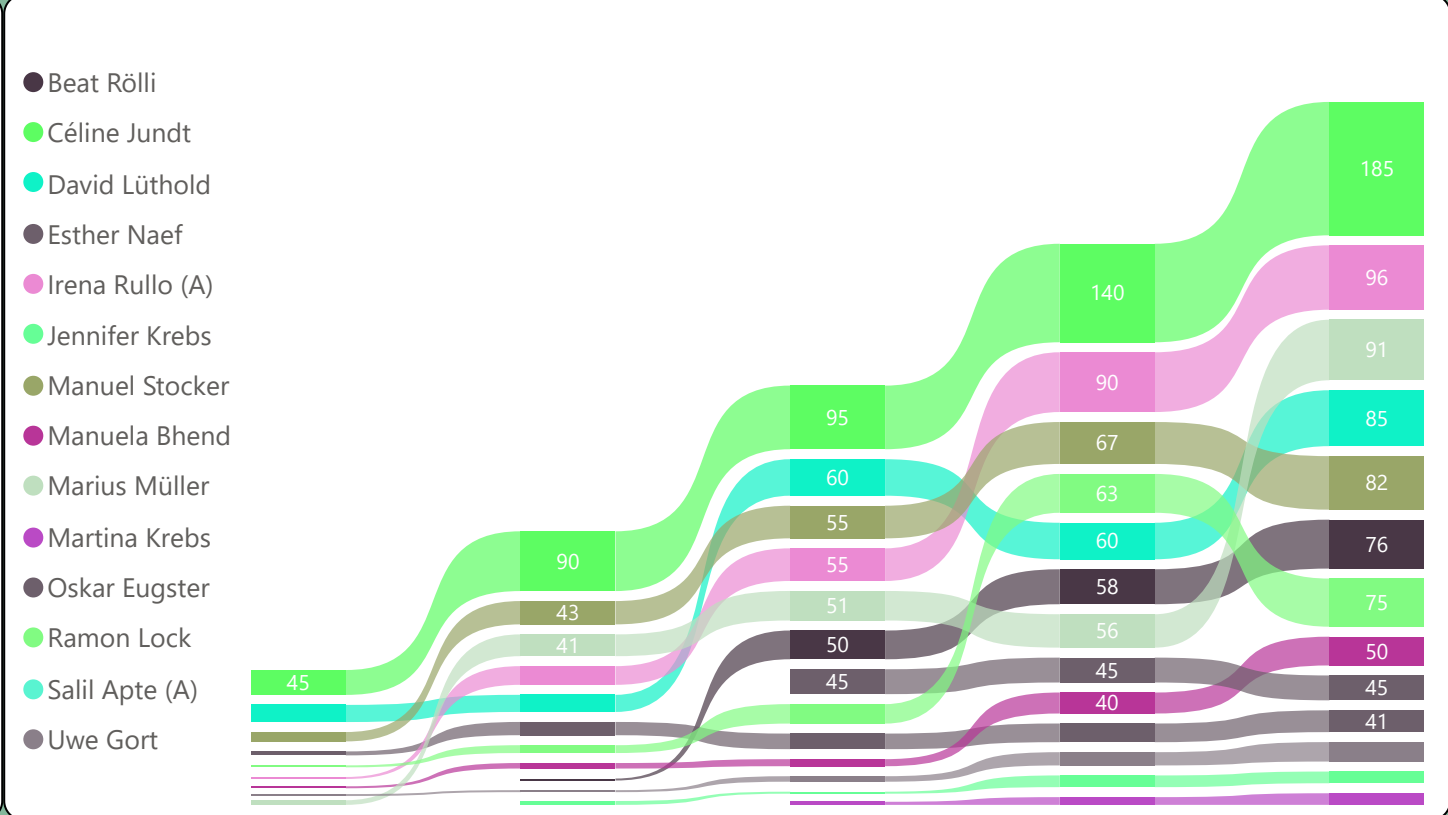

Name	1	2	3	4	5	6	7	8	Total
1 Céline Jundt	45	45	5	45	45				185
2 Irena Rullo (A)	12	25	18	35	6				96
3 ↑ Marius Müller	6	35	10	5	35				91
4 ↑ David Lüthold	35	0	25	0	25				85
5 ↓ Manuel Stocker	25	18	12	12	15				82
6 Beat Rölli	0	15	35	8	18				76
7 ↓ Ramon Lock	15	8	15	25	12				75
8 ↑ Manuela Bhend	10	10	2	18	10				50
9 ↓ Oskar Eugster	0	0	45	0	0				45
10 Esther Naef	18	12	3	4	4				41
11 Uwe Gort	8	6	6	10	8				38
12 Jennifer Krebs	0	5	8	15	0				28
13 Martina Krebs	0	0	4	6	5				15
14 Salil Apte (A)	0	0	0	0	0				0

Name	1	%	#	2	%	#	3	%	#	4	%	#	5	%	#	6	%	#	7	%	#	8	%	#	
Beat Rölli	0	0%	10	9660	55%	5	↑	13550	70%	2	↑	6780	40%	8	↓	10720	60%	4	↑						
Céline Jundt	10050	55%	1	18040	90%	1	→	9520	50%	10	↓	12880	75%	1	↑	15720	80%	1	→						
David Lüthold	9960	60%	2	0	0%	11	↓	13360	70%	3	↑	0	0%	12	↓	10790	60%	3	↑						
Esther Naef	8480	50%	4	9460	55%	6	↓	6970	40%	12	↓	4370	25%	11	↑	7880	45%	11	→						
Irena Rullo (A)	7340	45%	6	11400	60%	3	↑	13190	70%	4	↓	11100	80%	2	↑	9120	50%	9	↓						
Jennifer Krebs	0	0%	10	6330	35%	10	→	11050	60%	8	↑	9080	50%	5	↑	0	0%	12	↓						
Manuel Stocker	8690	50%	3	10040	55%	4	↓	12260	65%	6	↓	7180	40%	6	→	10340	55%	5	↑						
Manuela Bhend	6560	35%	7	8210	45%	7	→	6620	35%	13	↓	10140	55%	4	↑	9710	50%	7	↓						
Marius Müller	5980	35%	9	11580	65%	2	↑	11850	65%	7	↓	5380	30%	10	↓	12040	65%	2	↑						
Martina Krebs	0	0%	10	0	0%	11	↓	7400	40%	11	→	6280	35%	9	↑	8960	50%	10	↓						
Oskar Eugster	0	0%	10	0	0%	11	↓	14440	75%	1	↑	0	0%	12	↓	0	0%	12	→						
Ramon Lock	8280	45%	5	8010	45%	8	↓	12960	70%	5	↑	11020	60%	3	↑	9860	55%	6	↓						
Salil Apte (A)	0	0%	10	0	0%	11	↓	0	0%	14	↓	0	0%	12	↑	0	0%	12	→						
Uwe Gort	6460	40%	8	6400	40%	9	↓	9570	55%	9	→	6810	40%	7	↑	9230	55%	8	↓