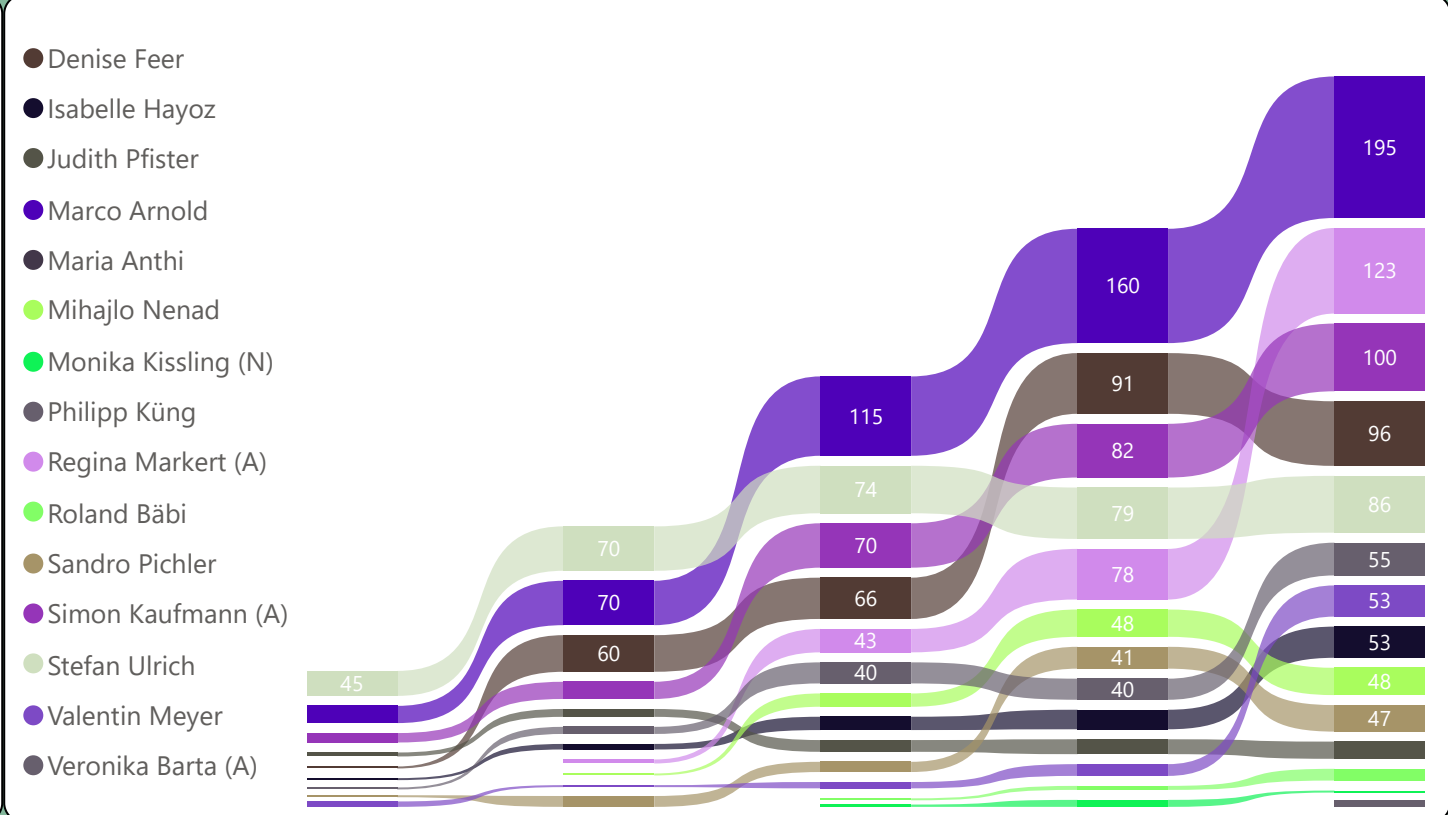

Name	1	2	3	4	5	6	7	8	Total
1 Marco Arnold	35	35	45	45	35				195
2 ↑ Regina Markert (A)	0	18	25	35	45				123
3 Simon Kaufmann (A)	25	10	35	12	18				100
4 ↓ Denise Feer	15	45	6	25	5				96
5 ↓ Stefan Ulrich	45	25	4	5	7				86
6 ↑ Veronika Barta (A)	10	12	18	0	15				55
7 ↑ Valentin Meyer	7	7	7	7	25				53
8 ↑ Isabelle Hayoz	12	8	10	8	15				53
9 ↓ Mihajlo Nenad	0	15	15	18	0				48
10 ↓ Sandro Pichler	8	6	12	15	6				47
11 ↓ Judith Pfister	18	5	5	4	3				35
12 Roland Bäbi	0	0	8	10	10				28
13 Monika Kissling (N)	0	0	3	6	4				13
14 Philipp Küng	0	0	0	0	8				8
15 Maria Anthi	0	0	0	0	0				0

Name	1	%	#	2	%	#	3	%	#	4	%	#	5	%	#	6	%	#	7	%	#	8	%	#	
Denise Feer	8650	50%	5	13190	70%	1	↑	7420	40%	10	↓	7950	45%	3	↑	5920	35%	11	↓						
Isabelle Hayoz	8490	60%	6	9610	65%	8	↓	9230	55%	7	↑	5510	35%	8	↓	9180	55%	5	↑						
Judith Pfister	8850	50%	4	2640	15%	11	↓	7330	40%	11	→	880	5%	12	↓	910	5%	13	↓						
Marco Arnold	12650	70%	2	11730	65%	2	→	15130	75%	1	↑	8170	45%	1	→	11180	60%	2	↓						
Maria Anthi	0	0%	10	0	0%	12	↓	0	0%	14	↓	0	0%	13	↑	0	0%	14	↓						
Mihajlo Nenad	0	0%	10	10400	60%	5	↑	10600	55%	5	→	7640	45%	4	↑	0	0%	14	↓						
Monika Kissling (N)	0	0%	10	0	0%	12	↓	5450	30%	13	↓	4450	25%	10	↑	3690	20%	12	↓						
Philipp Küng	0	0%	10	0	0%	12	↓	0	0%	14	↓	0	0%	13	↑	7860	45%	8	↑						
Regina Markert (A)	0	0%	10	10700	60%	4	↑	13610	70%	3	↑	8100	45%	2	↑	11910	65%	1	↑						
Roland Bäbi	0	0%	10	0	0%	12	↓	8450	45%	8	↑	5620	30%	7	↑	8190	45%	7	→						
Sandro Pichler	6200	35%	8	6050	35%	10	↓	10110	55%	6	↑	7250	40%	5	↑	6340	35%	10	↓						
Simon Kaufmann (A)	8890	50%	3	9700	55%	7	↓	14440	75%	2	↑	6160	35%	6	↓	9440	55%	4	↑						
Stefan Ulrich	14840	80%	1	10910	65%	3	↓	6690	35%	12	↓	3290	20%	11	↑	7330	40%	9	↑						
Valentin Meyer	6070	35%	9	6120	35%	9	→	7450	40%	9	→	5370	30%	9	→	9700	55%	3	↑						
Veronika Barta (A)	7060	40%	7	10040	55%	6	↑	11960	65%	4	↑	0	0%	13	↓	9180	50%	5	↑