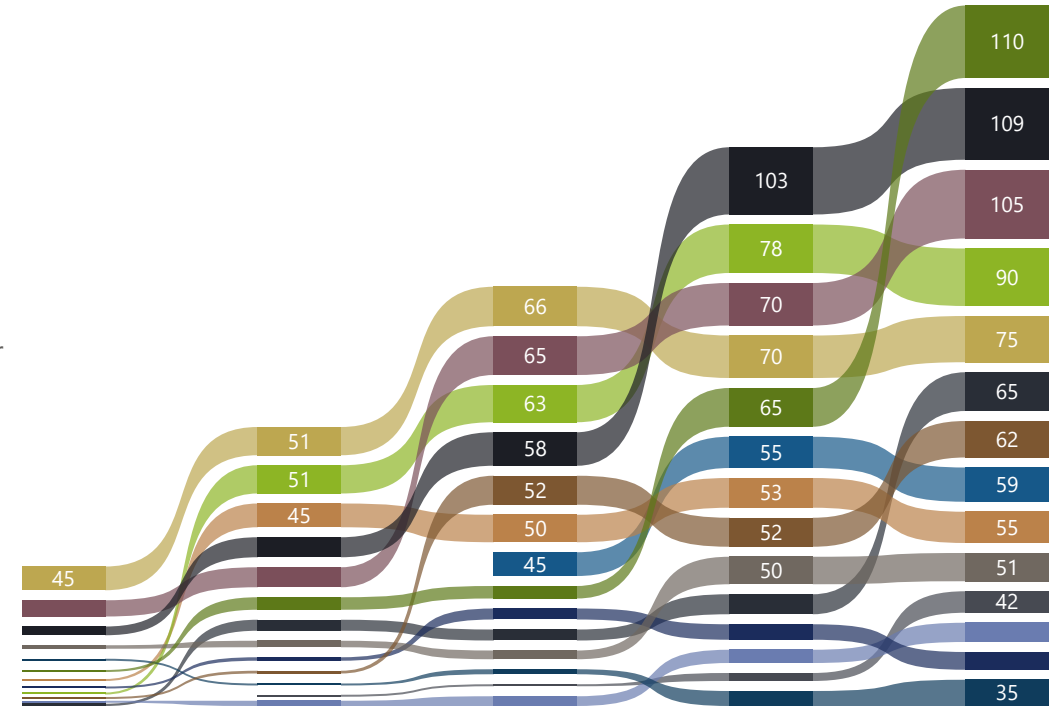

Name	1	2	3	4	5	6	7	8	Total
1 ↑ Simon Hodel	12	18	0	35	45				110
2 ↓ Raphael Zemp (A)	25	15	18	45	6				109
3 ↑ Mariann Grunder Glatzfelder	35	5	25	5	35				105
4 ↓ Christian Brunner (N)	6	45	12	15	12				90
5 ↓ Esther Lagler (N)	45	6	15	4	5				75
6 ↑ Athena Meier (N)	3	25	0	12	25				65
7 ↑ Roman Walser	5	12	35	0	10				62
8 ↓ André Marquês	0	0	45	10	4				59
9 ↓ Bettina Loos Gadmer (N)	10	35	5	3	2				55
10 ↓ Patrick Zellweger (A)	18	4	3	25	1				51
11 ↑ Christine Ryser	0	8	8	8	18				42
12 David Naef	4	3	6	18	8				39
13 ↓ Moritz Krebs (N)	8	10	10	6	3				37
14 Peter Staub (N)	15	0	5	0	15				35

- André Marquês
- Athena Meier (N)
- Bettina Loos Gadmer (N)
- Christian Brunner (N)
- Christine Ryser
- David Naef
- Esther Lagler (N)
- Mariann Grunder Glatzfelder
- Moritz Krebs (N)
- Patrick Zellweger (A)
- Peter Staub (N)
- Raphael Zemp (A)
- Roman Walser
- Simon Hodel

Name	1	%	#	2	%	#	3	%	#	4	%	#	5	%	#	6	%	#	7	%	#	8	%	#	
André Marquês	0	0%	13	0	0%	13	→	12990	70%	1	↑	9090	55%	7	↓	8680	50%	11	↓						
Athena Meier (N)	6240	35%	12	12490	65%	3	↑	0	0%	13	↓	9300	50%	6	↑	11180	60%	3	↑						
Bettina Loos Gadmer (N)	10730	60%	7	12750	70%	2	↑	8250	45%	10	↓	6190	35%	12	↓	7890	45%	13	↓						
Christian Brunner (N)	8750	50%	9	15600	80%	1	↑	10220	55%	6	↓	9750	55%	5	↑	9880	55%	6	↓						
Christine Ryser	0	0%	13	9450	55%	8	↑	9230	50%	8	→	8200	45%	8	→	10900	60%	4	↑						
David Naef	8090	45%	11	7060	40%	12	↓	9140	50%	9	↑	10630	60%	4	↑	9030	50%	8	↓						
Esther Lagler (N)	14280	75%	1	8860	50%	9	↓	10340	55%	5	↑	7160	40%	11	↓	8930	50%	10	↑						
Mariann Grunder Glatzfelder	13650	75%	2	8800	50%	10	↓	11070	60%	3	↑	7340	40%	10	↓	11260	60%	2	↑						
Moritz Krebs (N)	9100	50%	8	10100	55%	7	↑	9350	50%	7	→	7440	40%	9	↓	8220	45%	12	↓						
Patrick Zellweger (A)	12680	70%	4	8150	45%	11	↓	5560	30%	12	↓	10840	60%	3	↑	6400	35%	14	↓						
Peter Staub (N)	12380	70%	5	0	0%	13	↓	8250	45%	10	↑	0	0%	13	↓	10570	60%	5	↑						
Raphael Zemp (A)	12730	70%	3	11490	65%	5	↓	10830	60%	4	↑	11760	65%	1	↑	9010	50%	9	↓						
Roman Walser	8710	50%	10	10800	60%	6	↑	12260	65%	2	↑	0	0%	13	↓	9850	55%	7	↑						
Simon Hodel	11180	60%	6	12000	65%	4	↑	0	0%	13	↓	11060	65%	2	↑	11420	65%	1	↑