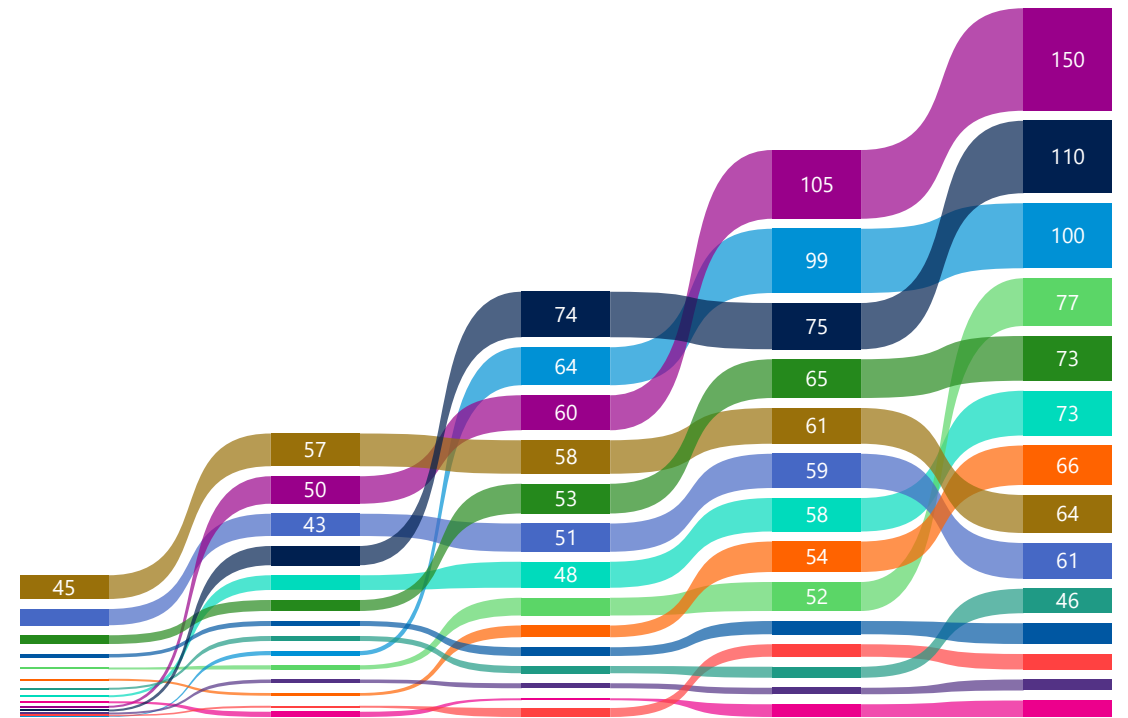

Name	1	2	3	4	5	6	7	8	Total
1 Raffi BÜchler (N)	5	45	10	45	45				150
2 ↑ Tobias Specht	4	35	35	1	35				110
3 ↓ Lili Ninova (N)	1	18	45	35	1				100
4 ↑ Kay Wacker	15	4	18	15	25				77
5 ↓ Sebastian Küppers	25	3	25	12	8				73
6 ↑ Andrin Altherr (A)	8	25	15	10	15				73
7 ↑ Paul Roger Ratcliffe (A)	12	5	12	25	12				66
8 ↓ Rolf Schneebeli	45	12	1	3	3				64
9 ↓ Monika Sarbach (N)	35	8	8	8	2				61
10 ↑ Samuel Felder	10	10	3	5	18				46
11 ↓ Thomas Krutzler (N)	18	2	5	6	10				41
12 ↓ Roman Villiger (N)	2	6	4	18	4				34
13 Rolf Markwalder (A)	3	15	2	2	6				28
14 Richard Lattmann	6	1	6	4	5				22

- Andrin Altherr (A)
- Kay Wacker
- Lili Ninova (N)
- Monika Sarbach (N)
- Paul Roger Ratcliffe (A)
- Raffi BÜchler (N)
- Richard Lattmann
- Rolf Markwalder (A)
- Rolf Schneebeli
- Roman Villiger (N)
- Samuel Felder
- Sebastian Küppers
- Thomas Krutzler (N)
- Tobias Specht

Name	1	%	#	2	%	#	3	%	#	4	%	#	5	%	#	6	%	#	7	%	#	8	%	#		
Andrin Altherr (A)	12360	70%	8	14610	80%	3	↑	13760	75%	5	↓	9940	55%	7	↓	11670	65%	5	↑							
Kay Wacker	14810	80%	5	10870	60%	11	↓	14260	75%	4	↑	10070	55%	5	↓	13400	70%	3	↑							
Lili Ninova (N)	5980	35%	14	13770	80%	4	↑	15930	80%	1	↑	11070	65%	2	↓	6810	40%	14								
Monika Sarbach (N)	16340	85%	2	11860	65%	8	↓	12980	70%	8	→	9820	55%	8	→	8880	50%	13	↓							
Paul Roger Ratcliffe (A)	13930	75%	6	11200	60%	10	↓	13160	70%	6	↑	10890	60%	3	↑	11320	60%	6	↓							
Raffi BÜchler (N)	11720	65%	10	17680	90%	1	↑	12990	70%	7	↓	11750	65%	1	↑	14550	80%	1	→							
Richard Lattmann	11770	65%	9	7950	45%	14	↓	12620	65%	9	↑	7900	45%	11	↓	9970	55%	10	↑							
Rolf Markwalder (A)	10120	60%	12	12830	75%	5	↑	9000	50%	13	↓	6980	40%	13	→	10310	60%	9	↑							
Rolf Schneebeli	16830	90%	1	12540	70%	6	↓	7380	40%	14	↓	7170	40%	12	↑	9010	50%	12	→							
Roman Villiger (N)	8610	50%	13	11360	65%	9	↑	11880	65%	11	↓	10270	60%	4	↑	9390	50%	11	↓							
Samuel Felder	13530	75%	7	12040	65%	7	→	10800	60%	12	↓	8260	45%	10	↑	12950	70%	4	↑							
Sebastian Küppers	15470	85%	3	10780	60%	12	↓	14500	80%	3	↑	10000	55%	6	↓	10750	60%	8	↓							
Thomas Krutzler (N)	14960	80%	4	8300	45%	13	↓	12230	65%	10	↑	9180	50%	9	↑	10900	60%	7	↑							
Tobias Specht	10520	60%	11	15450	85%	2	↑	14790	80%	2	→	6320	35%	14		13840	80%	2	↑