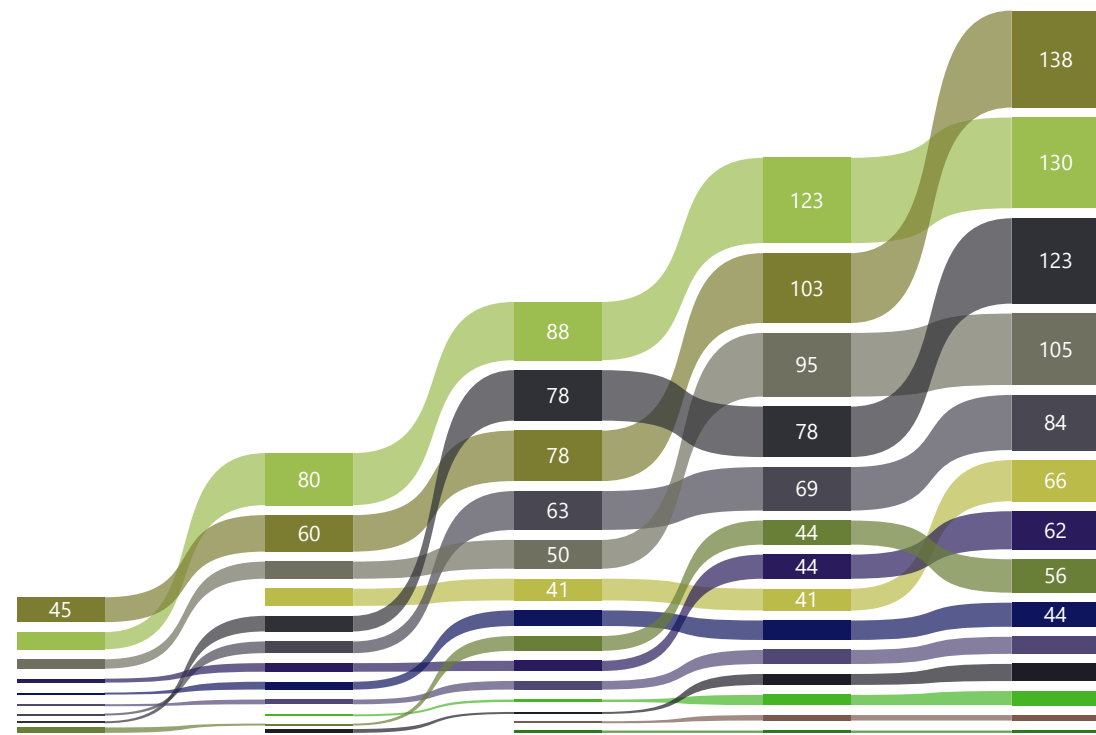

Name	1	2	3	4	5	6	7	8	Total
1 ↑ Querida Long (A)	45	15	18	25	35				138
2 ↓ Jonas Meyerhoff (N)	35	45	8	35	7				130
3 ↑ Sam Klein (A)	8	25	45	0	45				123
4 ↓ Monika Burgener	25	10	15	45	10				105
5 Beatrice Racine	10	18	35	6	15				84
6 ↑ Abhijatha Tripti	0	35	6	0	25				66
7 Martin Kumli	18	6	2	18	18				62
8 ↓ Valentin Züsli	7	0	25	12	12				56
9 Nathalie Wüthrich	15	8	10	5	6				44
10 ↑ Peter Wüthrich	0	5	7	15	8				35
11 ↓ Steffi Burtschi	12	7	5	7	4				35
12 Alain Burtschi	0	12	4	10	5				31
13 Julian Purtschert (A)	0	0	12	8	0				20
14 Rahel Püschel	0	0	3	0	0				3
15 Hans-Jürg Aeschlimann	0	0	0	0	0				0

- Abhijatha Tripti
- Alain Burtschi
- Beatrice Racine
- Hans-Jürg Aeschlimann
- Jonas Meyerhoff (N)
- Julian Purtschert (A)
- Martin Kumli
- Monika Burgener
- Nathalie Wüthrich
- Peter Wüthrich
- Querida Long (A)
- Rahel Püschel
- Sam Klein (A)
- Steffi Burtschi
- Valentin Züsli

Name	1	%	#	2	%	#	3	%	#	4	%	#	5	%	#	6	%	#	7	%	#	8	%	#	
Abhijatha Tripti	0	0%	10	11680	65%	2	↑	9020	50%	10	↓	0	0%	12	↓	9910	60%	3	↑						
Alain Burtschi	0	0%	10	9650	55%	6	↑	7830	50%	12	↓	6600	40%	7	↑	5970	35%	11	↓						
Beatrice Racine	7970	45%	7	10810	60%	4	↑	13340	70%	2	↑	4570	25%	10	↓	8770	50%	5	↑						
Hans-Jürg Aeschlimann	0	0%	10	0	0%	12	↓	0	0%	15	↓	0	0%	12	↑	0	0%	13	↓						
Jonas Meyerhoff (N)	10710	60%	2	12010	65%	1	↑	9170	50%	8	↓	10200	55%	2	↑	7150	40%	9	↓						
Julian Purtschert (A)	0	0%	10	0	0%	12	↓	10510	55%	6	↑	5540	30%	8	↓	0	0%	13	↓						
Martin Kumli	8570	50%	4	7200	40%	10	↓	5530	30%	14	↓	8760	50%	4	↑	9560	55%	4	→						
Monika Burgener	10610	60%	3	8240	45%	7	↓	10540	55%	5	↑	11570	65%	1	↑	8150	45%	7	↓						
Nathalie Wüthrich	8510	50%	5	7900	45%	8	↓	10190	55%	7	↑	4250	25%	11	↓	6080	35%	10	↑						
Peter Wüthrich	0	0%	10	6040	35%	11	↓	9100	50%	9	↑	8580	50%	5	↑	7990	45%	8	↓						
Querida Long (A)	11010	65%	1	9980	55%	5	↓	11310	60%	4	↑	9000	50%	3	↑	10570	60%	2	↑						
Rahel Püschel	0	0%	10	0	0%	12	↓	7300	40%	13	↓	0	0%	12	↑	0	0%	13	↓						
Sam Klein (A)	7710	45%	8	11620	65%	3	↑	17000	85%	1	↑	0	0%	12	↓	11560	65%	1	↑						
Steffi Burtschi	8310	45%	6	7460	40%	9	↓	8470	45%	11	↓	5440	30%	9	↑	5590	30%	12	↓						
Valentin Züsli	7170	40%	9	0	0%	12	↓	11480	60%	3	↑	7190	40%	6	↓	8230	45%	6	→