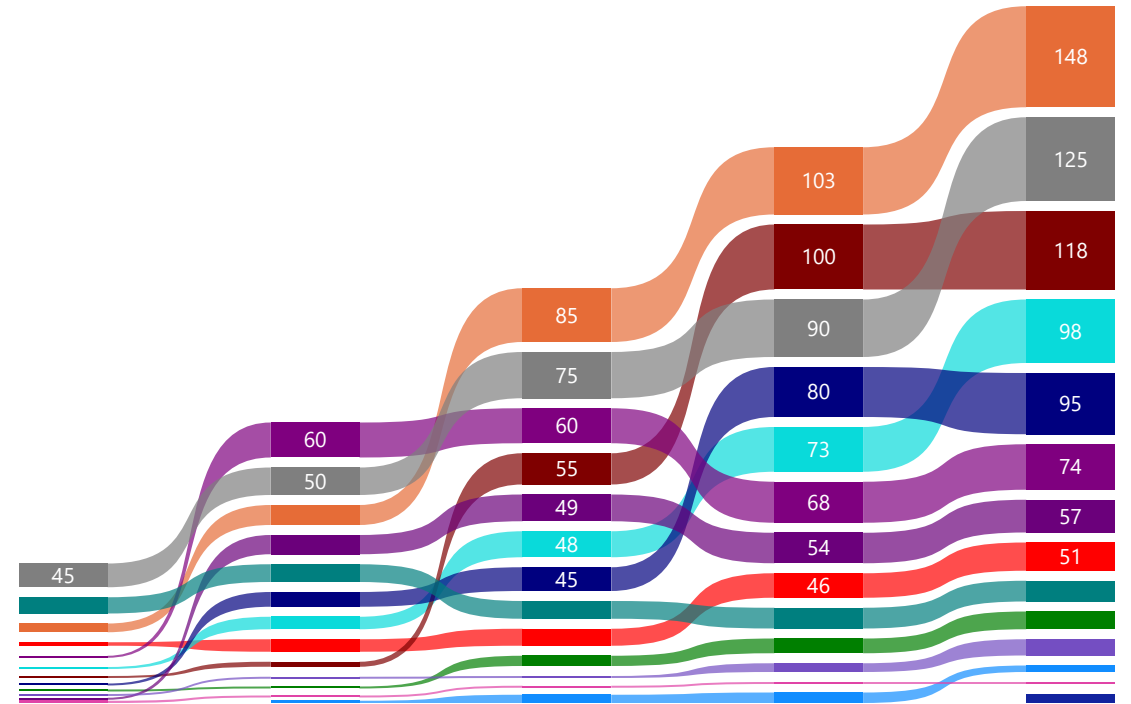

Name	1	2	3	4	5	6	7	8	Total
1 Martin Daniel Heer (N)	25	15	45	18	45				148
2 ↑ Renate Schär	45	5	25	15	35				125
3 ↓ Lakshmi Natarajan	10	10	35	45	18				118
4 ↑ Girish Chandrasekhar	12	18	18	25	25				98
5 ↓ Manuel Hobiger (M)	8	25	12	35	15				95
6 Philipp Rohrer (N)	15	45	0	8	6				74
7 Patrick Kreis	4	35	10	5	3				57
8 Alex Feist	18	12	6	10	5				51
9 Prakhar Gupta	35	2	0	4	0				41
10 Manuel Feer	6	6	15	6	4				37
11 Thomas Wälchli	5	8	0	12	10				35
12 Andi Stolz	0	3	8	3	8				22
13 Philippe Steiner (N)	3	4	5	2	2				16
14 Giorgi Shalamberidze	0	0	0	0	12				12

- Alex Feist
- Andi Stolz
- Giorgi Shalamberidze
- Girish Chandrasekhar
- Lakshmi Natarajan
- Manuel Feer
- Manuel Hobiger (M)
- Martin Daniel Heer (N)
- Patrick Kreis
- Philipp Rohrer (N)
- Philippe Steiner (N)
- Prakhar Gupta
- Renate Schär
- Thomas Wälchli

Name	1	%	#	2	%	#	3	%	#	4	%	#	5	%	#	6	%	#	7	%	#	8	%	#	
Alex Feist	16980	85%	4	17110	90%	6	↓	10420	55%	9	↓	12280	65%	7	↑	11420	60%	10	↓						
Andi Stolz	0	0%	13	13210	70%	12	↑	11540	60%	8	↑	11150	60%	12	↓	12130	65%	8	↑						
Giorgi Shalamberidze	0	0%	13	0	0%	14	↓	0	0%	11	↑	0	0%	14	↓	12740	70%	6	↑						
Girish Chandrasekhar	15710	85%	6	17600	90%	4	↑	14630	75%	4	→	15130	80%	3	↑	14170	75%	3	→						
Lakshmi Natarajan	15580	85%	7	17010	90%	7	→	16830	85%	2	↑	16540	85%	1	↑	13810	75%	4	↓						
Manuel Feer	13560	75%	9	15170	80%	9	→	14410	75%	5	↑	12040	65%	9	↓	10440	60%	11	↓						
Manuel Hobiger (M)	15130	80%	8	17720	90%	3	↑	13360	70%	6	↓	16230	80%	2	↑	13080	75%	5	↓						
Martin Daniel Heer (N)	17150	90%	3	17170	90%	5	↓	19760	95%	1	↑	13770	80%	4	↓	14910	80%	1	↑						
Patrick Kreis	13170	75%	11	20470	95%	2	↑	12080	65%	7	↓	11650	65%	10	↓	9310	55%	12	↓						
Philipp Rohrer (N)	16620	85%	5	21750	100%	1	↑	0	0%	11	↓	12230	65%	8	↑	12120	65%	9	↓						
Philippe Steiner (N)	10040	55%	12	13510	70%	11	↑	9240	50%	10	↑	11130	60%	13	↓	8910	50%	13	→						
Prakhar Gupta	17430	85%	2	11060	60%	13	↓	0	0%	11	↑	11220	60%	11	→	0	0%	14	↓						
Renate Schär	18620	90%	1	15130	80%	10	↓	15930	85%	3	↑	13510	75%	5	↓	14180	80%	2	↑						
Thomas Wälchli	13510	75%	10	15420	85%	8	↑	0	0%	11	↓	13330	85%	6	↑	12550	70%	7	↓