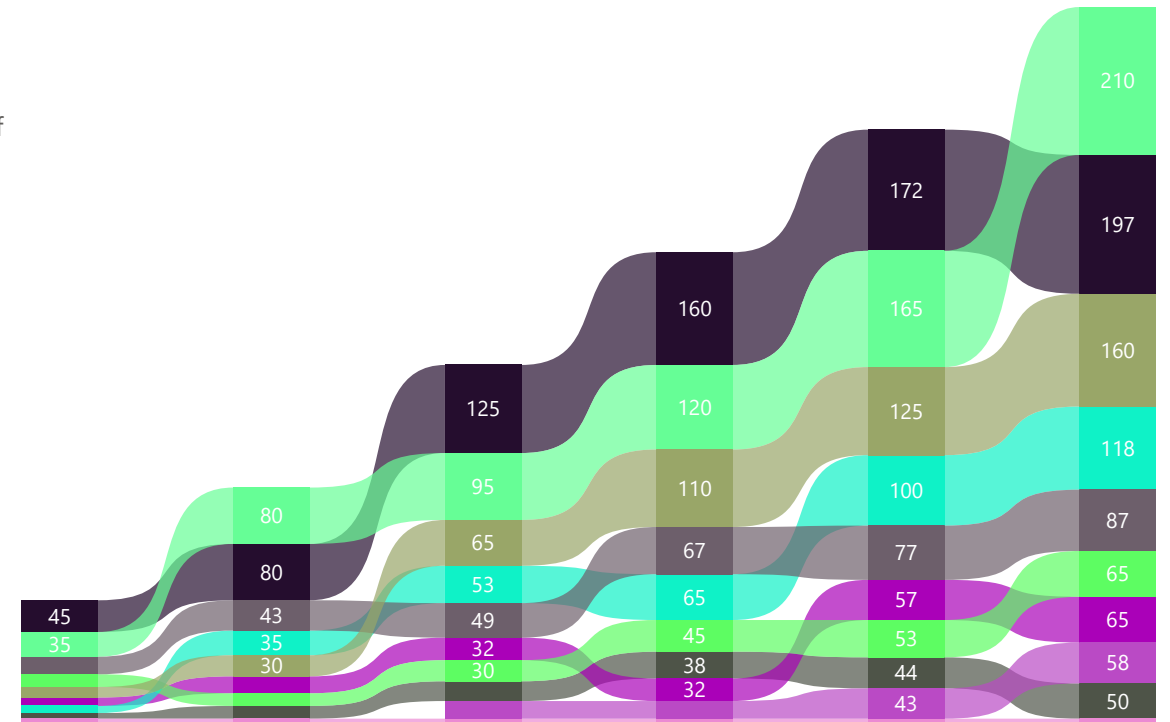

Name	1	2	3	4	5	6	7	8	Total
1 Marco Arnold (A)	35	45	15	25	45	45			210
2 Basil Muff (A)	45	35	45	35	12	25			197
3 Maria Anthi	15	15	35	45	15	35			160
4 Isabelle Hayoz	10	25	18	12	35	18			118
5 Jann Gadmer	25	18	6	18	10	10			87
6 Clarissa Imoberdorf	12	12	8	0	25	8			65
7 Grace Nguyen	18	0	12	15	8	12			65
8 Stefan Ulrich	0	0	25	0	18	15			58
9 Beatrice Epper	8	10	10	10	6	6			50
10 Julian Purtschert	6	0	0	0	0	0			6
11 Gian Kamlesh (A)	0	0	0	0	0	0			0
11 Raphael Jaggi	0	0	0	0	0	0			0
11 Rudolf Kolbe (N)	0	0	0	0	0	0			0

- Basil Muff (A)
- Beatrice Epper
- Clarissa Imoberdorf
- Gian Kamlesh (A)
- Grace Nguyen
- Isabelle Hayoz
- Jann Gadmer
- Julian Purtschert
- Marco Arnold (A)
- Maria Anthi
- Raphael Jaggi
- Rudolf Kolbe (N)
- Stefan Ulrich

Name	1	%	#	2	%	#	3	%	#	4	%	#	5	%	#	6	%	#	7	%	#	8	%	#	
Basil Muff (A)	13250	70%	1	10180	55%	2	12040	65%	1	14430	75%	2	8380	45%	6	13160	70%	3							
Beatrice Epper	5350	35%	8	7620	50%	7	8940	60%	7	8560	55%	7	5730	35%	9	9560	60%	9							
Clarissa Imoberdorf	7840	45%	6	7880	45%	6	8070	50%	8	0	0%	8	9760	55%	3	10100	60%	8							
Gian Kamlesh (A)	0	0%	10	0	0%	8	0	0%	10	0	0%	8	0	0%	10	0	0%	10							
Grace Nguyen	8630	50%	4	0	0%	8	9650	50%	6	9850	55%	5	6750	40%	8	11530	65%	6							
Isabelle Hayoz	6920	45%	7	9700	65%	3	10660	70%	4	9830	60%	6	9800	60%	2	12020	75%	4							
Jann Gadmer	8910	50%	3	8190	45%	4	7260	40%	9	10010	55%	4	8290	45%	7	10130	55%	7							
Julian Purtschert	4640	25%	9	0	0%	8	0	0%	10	0	0%	8	0	0%	10	0	0%	10							
Marco Arnold (A)	10220	55%	2	10320	60%	1	10130	55%	5	12080	65%	3	11090	60%	1	15230	80%	1							
Maria Anthi	8330	45%	5	8140	45%	5	12020	65%	2	15310	80%	1	9130	50%	5	13690	75%	2							
Raphael Jaggi	0	0%	10	0	0%	8	0	0%	10	0	0%	8	0	0%	10	0	0%	10							
Rudolf Kolbe (N)	0	0%	10	0	0%	8	0	0%	10	0	0%	8	0	0%	10	0	0%	10							
Stefan Ulrich	0	0%	10	0	0%	8	11590	65%	3	0	0%	8	9660	55%	4	12010	70%	5