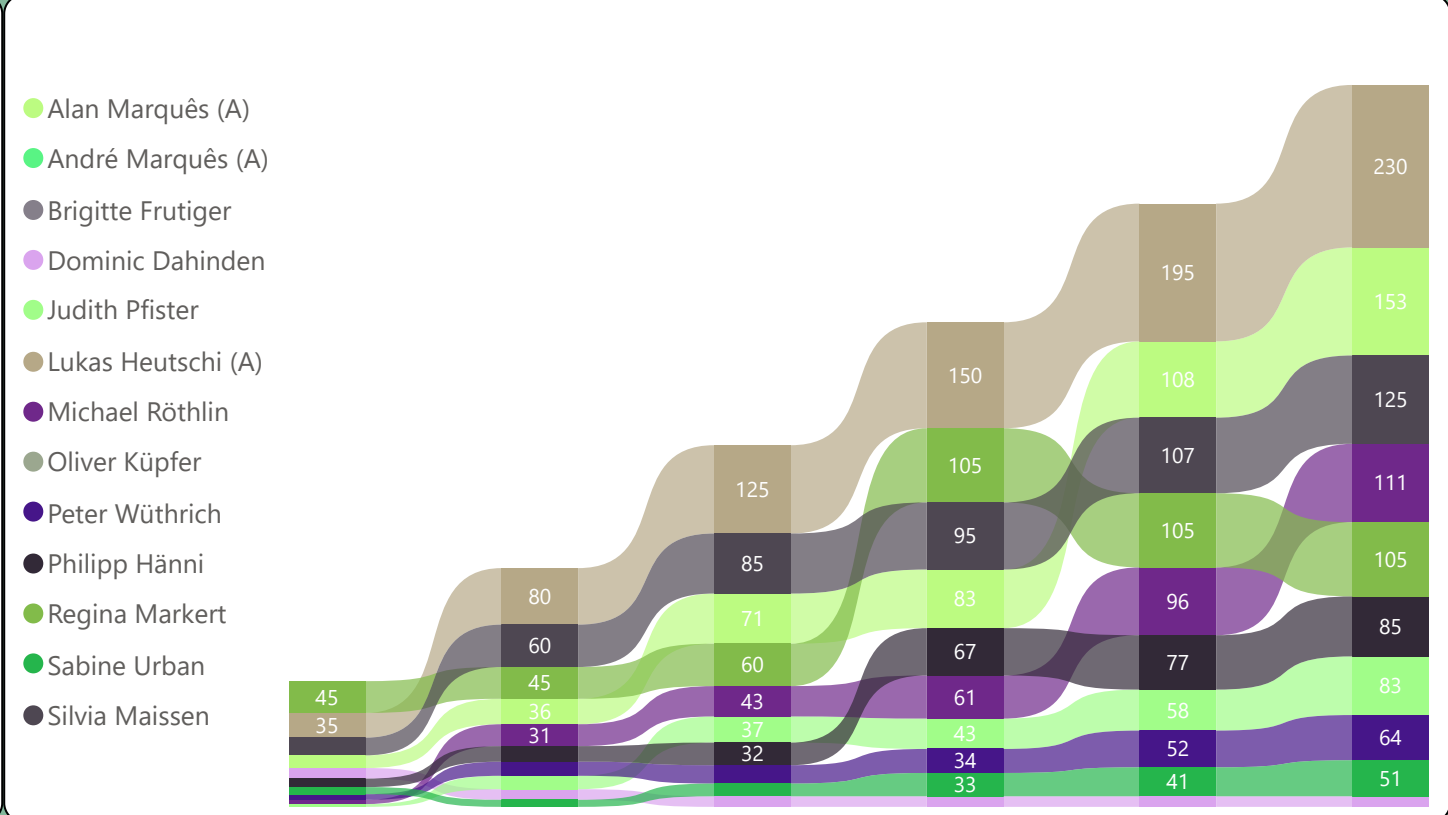

Name	1	2	3	4	5	6	7	8	Total
1 Lukas Heutschi (A)	35	45	45	25	45	35			230
2 Alan Marquês (A)	18	18	35	12	25	45			153
3 Silvia Maissen	25	35	25	10	12	18			125
4 ↑ Michael Röthlin	6	25	12	18	35	15			111
5 ↓ Regina Markert	45	0	15	45	0	0			105
6 Philipp Hänni	12	10	10	35	10	8			85
7 Judith Pfister	4	15	18	6	15	25			83
8 Peter Wüthrich	8	12	6	8	18	12			64
9 Sabine Urban	10	0	8	15	8	10			51
10 Dominic Dahinden	15	0	0	0	0	0			15
11 André Marquês (A)	0	0	0	0	0	0			0
11 Brigitte Frutiger	0	0	0	0	0	0			0
11 Oliver Küpfer	0	0	0	0	0	0			0

Name	1	%	#	2	%	#	3	%	#	4	%	#	5	%	#	6	%	#	7	%	#	8	%	#	
Alan Marquês (A)	9780	55%	4	8120	50%	4 →	10120	55%	2 ↑	10850	65%	6 ↓	9990	55%	3 ↑	15440	80%	1 ↑							
André Marquês (A)	0	0%	11	0	0%	8 ↑	0	0%	10 ↓	0	0%	10 →	0	0%	9 ↑	0	0%	9 →							
Brigitte Frutiger	0	0%	11	0	0%	8 ↑	0	0%	10 ↓	0	0%	10 →	0	0%	9 ↑	0	0%	9 →							
Dominic Dahinden	9260	55%	5	0	0%	8 ↓	0	0%	10 ↓	0	0%	10 →	0	0%	9 ↑	0	0%	9 →							
Judith Pfister	910	5%	10	8080	45%	5 ↑	9870	55%	4 ↑	2780	15%	9 ↓	9680	55%	5 ↑	12970	70%	3 ↑							
Lukas Heutschi (A)	12180	65%	2	10080	55%	1 ↑	10230	55%	1 →	12080	65%	3 ↓	11170	60%	1 ↑	14060	75%	2 ↓							
Michael Röthlin	6370	35%	9	9970	55%	3 ↑	9270	50%	6 ↓	12050	65%	4 ↑	10750	60%	2 ↑	10660	60%	5 ↓							
Oliver Küpfer	0	0%	11	0	0%	8 ↑	0	0%	10 ↓	0	0%	10 →	0	0%	9 ↑	0	0%	9 →							
Peter Wüthrich	6900	40%	8	6790	40%	6 ↑	7860	45%	9 ↓	7240	40%	8 ↑	9740	55%	4 ↑	10590	60%	6 ↓							
Philipp Hänni	7940	45%	6	5600	30%	7 ↓	9190	50%	7 →	12130	65%	2 ↑	7250	40%	7 ↓	6410	35%	8 ↓							
Regina Markert	12830	70%	1	0	0%	8 ↓	9290	50%	5 ↑	15810	85%	1 ↑	0	0%	9 ↓	0	0%	9 →							
Sabine Urban	7380	40%	7	0	0%	8 ↓	8920	50%	8 →	11220	60%	5 ↑	4570	25%	8 ↓	9170	50%	7 ↑							
Silvia Maissen	12090	70%	3	9980	60%	2 ↑	10080	60%	3 ↓	9600	55%	7 ↓	7660	45%	6 ↑	11250	65%	4 ↑