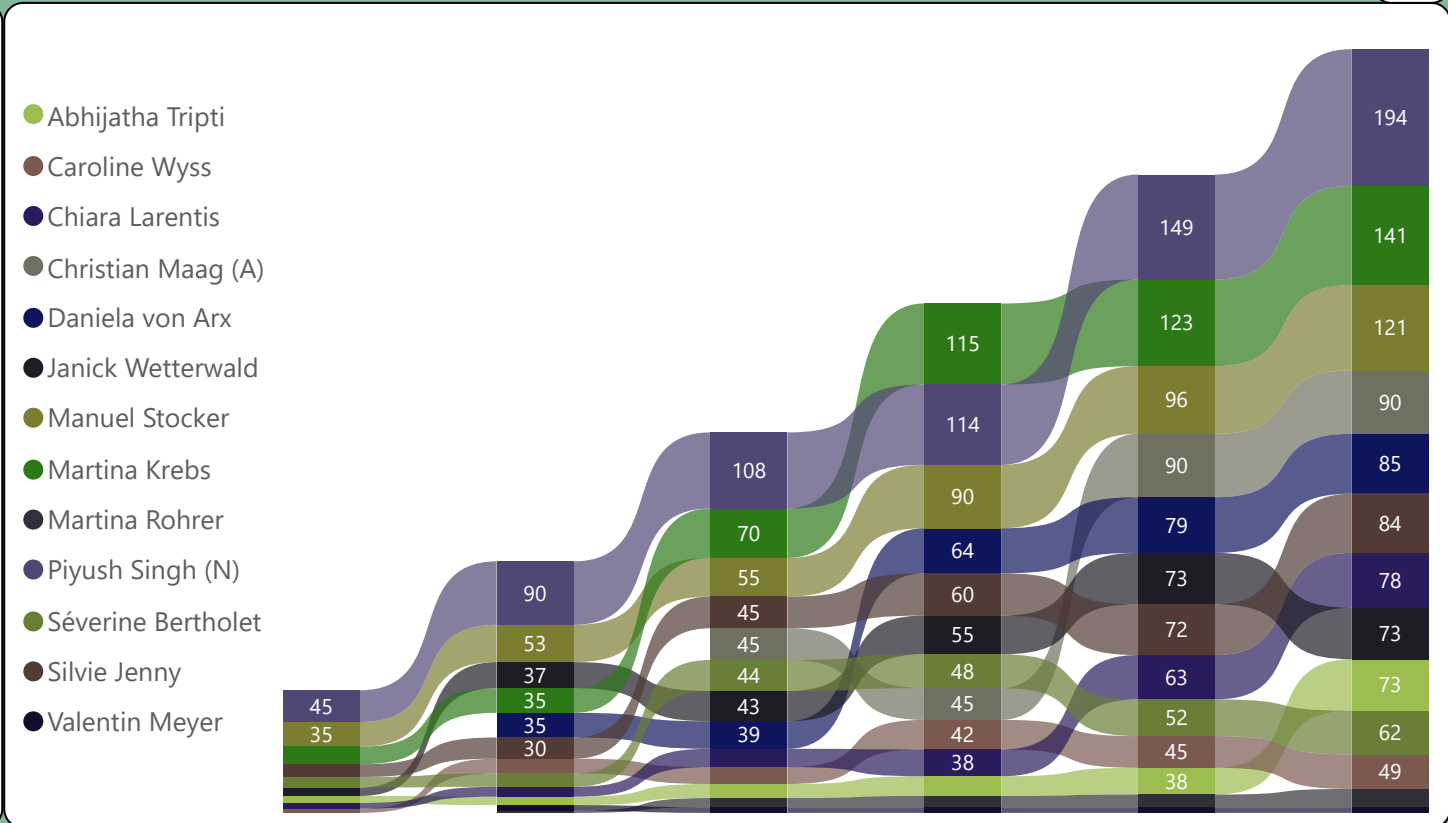

Name	1	2	3	4	5	6	7	8	Total
1 Piyush Singh (N)	45	45	18	6	35	45			194
2 Martina Krebs	25	10	35	45	8	18			141
3 Manuel Stocker	35	18	2	35	6	25			121
4 Christian Maag (A)	0	0	45	0	45	0			90
5 Daniela von Arx	0	35	4	25	15	6			85
6 ↑ Silvie Jenny	18	12	15	15	12	12			84
7 ↑ Chiara Larentis	8	6	12	12	25	15			78
8 ↑ Abhijatha Tripti	10	2	8	8	10	35			73
9 ↓ Janick Wetterwald	12	25	6	12	18	0			73
10 ↓ Séverine Bertholet	15	4	25	4	4	10			62
11 ↓ Caroline Wyss	6	15	3	18	3	4			49
12 Martina Rohrer	0	3	10	3	2	8			26
13 Valentin Meyer	0	8	0	0	0	0			8

Name	1	%	#	2	%	#	3	%	#	4	%	#	5	%	#	6	%	#	7	%	#	8	%	#		
Abhijatha Tripti	7810	45%	7	3640	25%	12	↓	7190	45%	8	↑	9950	60%	8	→	8470	50%	7	↑	12680	75%	2	↑			
Caroline Wyss	6820	40%	9	7810	45%	5	↑	6240	35%	11	↓	11940	65%	4	↑	5330	30%	11	↓	8880	50%	10	↑			
Chiara Larentis	7210	40%	8	6230	35%	9	↓	8010	45%	6	↑	10000	55%	6	→	10130	55%	3	↑	10770	60%	5	↓			
Christian Maag (A)	0	0%	10	0	0%	13	↓	12980	75%	1	↑	0	0%	12	↓	11450	65%	1	↑	0	0%	11	↓			
Daniela von Arx	0	0%	10	10180	60%	2	↑	6800	40%	10	↓	12490	70%	3	↑	9620	55%	5	↓	9660	55%	9	↓			
Janick Wetterwald	8220	45%	6	8950	50%	3	↑	7150	40%	9	↓	10000	55%	6	↑	9690	55%	4	↑	0	0%	11	↓			
Manuel Stocker	11900	65%	2	7920	45%	4	↓	6170	35%	12	↓	12600	70%	2	↑	8110	45%	9	↓	11810	65%	3	↑			
Martina Krebs	9860	55%	3	7290	40%	7	↓	12060	65%	2	↑	13080	70%	1	↑	8160	45%	8	↓	10960	60%	4	↑			
Martina Rohrer	0	0%	10	3700	20%	11	↓	7850	45%	7	↑	2640	15%	11	↓	3670	20%	12	↓	9730	55%	8	↑			
Piyush Singh (N)	16570	80%	1	14870	80%	1	→	11730	65%	4	↓	9360	50%	9	↓	10210	55%	2	↑	15080	80%	1	↑			
Séverine Bertholet	8340	45%	5	5500	30%	10	↓	11950	65%	3	↑	9320	50%	10	↓	7170	40%	10	→	10150	55%	7	↑			
Silvie Jenny	8800	55%	4	7580	45%	6	↓	9850	55%	5	↑	10230	60%	5	→	9500	55%	6	↓	10470	60%	6	→			
Valentin Meyer	0	0%	10	6410	35%	8	↑	0	0%	13	↓	0	0%	12	↑	0	0%	13	↓	0	0%	11	↑