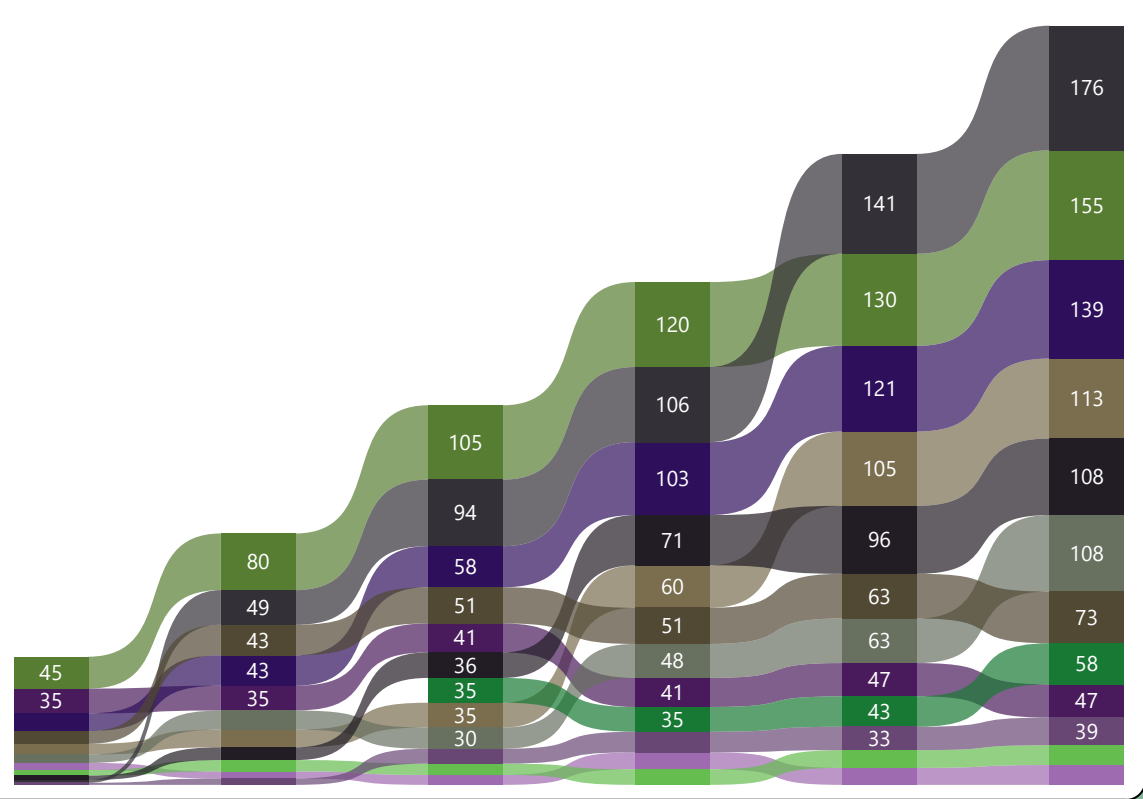

Name	1	2	3	4	5	6	7	8	Total
1 Paolo Maiolo	4	45	45	12	35	35			176
2 Oliver Walenciak (A)	45	35	25	15	10	25			155
3 Moritz Krebs	25	18	15	45	18	18			139
4 Gisela Suppiger	15	10	10	25	45	8			113
5 ↑ Marco Gadmer	12	15	3	18	15	45			108
6 ↓ Nathalie Wüthrich (A)	6	12	18	35	25	12			108
7 Uwe Gort	18	25	8	0	12	10			73
8 ↑ Oskar Eugster	0	0	35	0	8	15			58
9 ↓ Luc Gurtner	35	0	6	0	6	0			47
10 Steffi Burtschi	3	6	12	8	4	6			39
11 ↑ Alain Burtschi (A)	10	0	4	10	0	4			28
12 ↓ Elena Riebli	8	8	0	6	3	3			28
13 Tobias Zollinger (N)	0	0	0	0	0	0			0

- Alain Burtschi (A)
- Elena Riebli
- Gisela Suppiger
- Luc Gurtner
- Marco Gadmer
- Moritz Krebs
- Nathalie Wüthrich (A)
- Oliver Walenciak (A)
- Oskar Eugster
- Paolo Maiolo
- Steffi Burtschi
- Tobias Zollinger (N)
- Uwe Gort

Name	1	%	#	2	%	#	3	%	#	4	%	#	5	%	#	6	%	#	7	%	#	8	%	#	
Alain Burtschi (A)	8290	45%	7	0	0%	10	↓	7250	45%	10	→	9430	50%	7	↑	0	0%	12	↓	9180	50%	10	↑		
Elena Riebli	7070	40%	8	6240	35%	8	→	0	0%	12	↓	5600	30%	9	↑	6170	35%	11	↓	7210	40%	11	→		
Gisela Suppiger	9710	55%	5	9760	55%	7	↓	8960	50%	7	→	14650	80%	3	↑	11420	65%	1	↑	10000	55%	8	↓		
Luc Gurtner	10990	60%	2	0	0%	10	↓	7320	40%	9	↑	0	0%	10	↓	7100	40%	9	↑	0	0%	12	↓		
Marco Gadmer	9240	50%	6	9970	55%	5	↑	6400	35%	11	↓	11900	65%	4	↑	9300	50%	5	↓	18450	90%	1	↑		
Moritz Krebs	10320	55%	3	10120	55%	4	↓	9460	50%	5	↓	15780	80%	1	↑	9370	50%	4	↓	14330	75%	4	→		
Nathalie Wüthrich (A)	6810	40%	9	9830	55%	6	↑	10420	60%	4	↑	15450	80%	2	↑	9900	55%	3	↓	12390	70%	6	↓		
Oliver Walenciak (A)	12390	70%	1	11090	60%	2	↓	10680	60%	3	↓	11680	65%	5	↓	8010	45%	7	↓	14740	80%	3	↑		
Oskar Eugster	0	0%	12	0	0%	10	↑	13510	75%	2	↑	0	0%	10	↓	7240	40%	8	↑	12760	70%	5	↑		
Paolo Maiolo	6170	35%	10	11380	65%	1	↑	16340	85%	1	→	10740	60%	6	↓	10390	60%	2	↑	16590	90%	2	→		
Steffi Burtschi	2850	15%	11	5520	30%	9	↑	9260	50%	6	↑	5610	30%	8	↓	6490	35%	10	↓	9360	50%	9	↑		
Tobias Zollinger (N)	0	0%	12	0	0%	10	↑	0	0%	12	↓	0	0%	10	↑	0	0%	12	↓	0	0%	12	→		
Uwe Gort	10290	60%	4	10340	60%	3	↑	8770	55%	8	↓	0	0%	10	↓	8370	50%	6	↑	11870	70%	7	↓