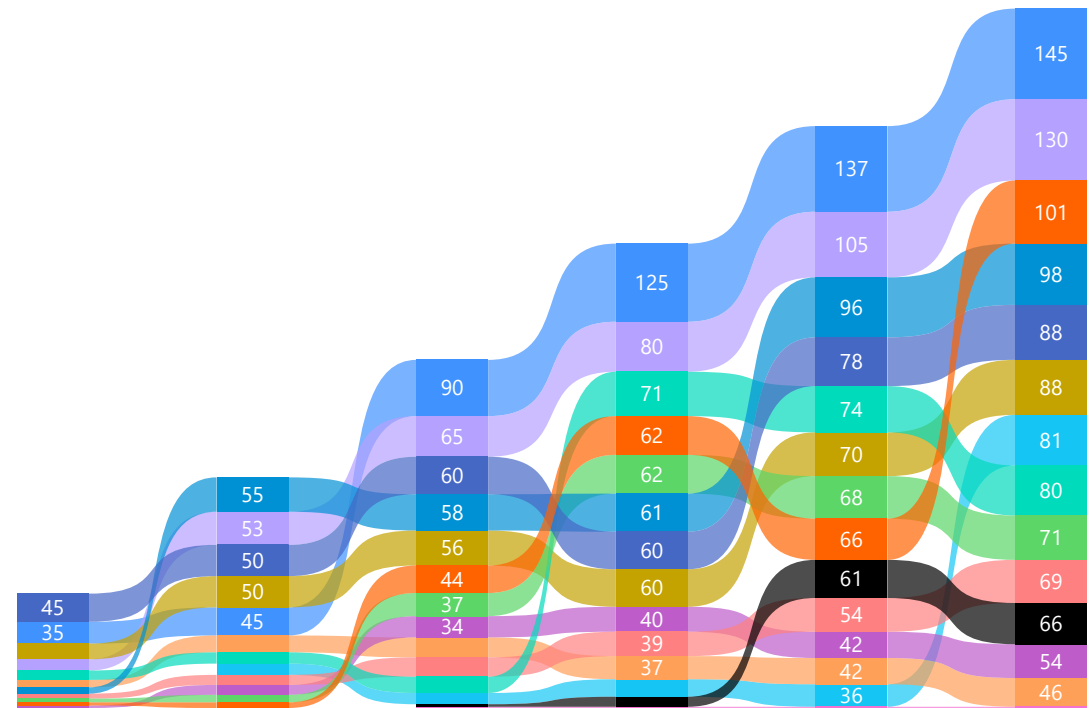

Name	1	2	3	4	5	6	7	8	Total
1 Angelo Marras (A)	35	10	45	35	12	8			145
2 Monika Sarbach	18	35	12	15	25	25			130
3 ↑ Tobias Specht	5	4	35	18	4	35			101
4 ↓ Samuel Felder (A)	10	45	3	3	35	2			98
5 ↓ Simon Luck	45	5	10	0	18	10			88
6 Norwin Amiet (N)	25	25	6	4	10	18			88
7 ↑ Andy Frei	0	18	0	10	8	45			81
8 ↓ Raffi Böhler	15	3	8	45	3	6			80
9 ↓ Rebekka Holzer	6	6	25	25	6	3			71
10 Patrick Kreis	8	8	15	8	15	15			69
11 ↓ Renato Carlotti	0	0	4	12	45	5			66
12 ↓ Dominik Jordan (A)	4	12	18	6	2	12			54
13 ↓ Charlie Sarbach (N)	12	15	5	5	5	4			46
14 Giorgi Shalamberidze (N)	0	0	2	0	0	0			2

- Andy Frei
- Angelo Marras (A)
- Charlie Sarbach (N)
- Dominik Jordan (A)
- Giorgi Shalamberidze (N)
- Monika Sarbach
- Norwin Amiet (N)
- Patrick Kreis
- Raffi Böhler
- Rebekka Holzer
- Renato Carlotti
- Samuel Felder (A)
- Simon Luck
- Tobias Specht

Name	1	%	#	2	%	#	3	%	#	4	%	#	5	%	#	6	%	#	7	%	#	8	%	#	
Andy Frei	0	0%	12	14000	90%	4	↑	0	0%	14	↓	14690	85%	7	↑	12660	75%	8	↓	19390	100%	1	↑		
Angelo Marras (A)	15540	80%	2	12840	70%	7	↓	17870	90%	1	↑	18390	90%	2	↓	13900	75%	6	↓	15190	80%	8	↓		
Charlie Sarbach (N)	14650	75%	6	13170	70%	5	↑	11990	65%	10	↓	13050	70%	10	→	11330	60%	10	→	14110	75%	11	↓		
Dominik Jordan (A)	9170	50%	11	12970	70%	6	↑	16070	85%	4	↑	13900	75%	9	↓	9110	50%	13	↓	15430	80%	6	↑		
Giorgi Shalamberidze (N)	0	0%	12	0	0%	13	↓	7970	45%	13	→	0	0%	13	→	0	0%	14	↓	0	0%	14	→		
Monika Sarbach	15220	80%	4	15030	80%	2	↑	14960	80%	6	↓	15200	80%	5	↑	15110	80%	3	↑	16590	85%	3	→		
Norwin Amiet (N)	15380	80%	3	14030	75%	3	→	13680	75%	9	↓	12170	65%	11	↓	13610	75%	7	↑	16570	85%	4	↑		
Patrick Kreis	13750	75%	8	12730	70%	8	→	15890	85%	5	↑	14540	80%	8	↓	14020	75%	5	↑	16040	85%	5	→		
Raffi Böhler	15030	80%	5	2750	15%	12	↓	13910	75%	8	↑	19830	95%	1	↑	10750	60%	12	↓	14790	80%	9	↑		
Rebekka Holzer	12230	70%	9	12400	75%	9	→	16160	90%	3	↑	16850	90%	3	→	11600	70%	9	↓	13670	80%	12	↓		
Renato Carlotti	0	0%	12	0	0%	13	↓	11980	65%	11	↑	14760	80%	6	↑	16890	90%	1	↑	14500	75%	10	↓		
Samuel Felder (A)	13950	75%	7	15590	85%	1	↑	11290	65%	12	↓	11730	65%	12	→	16040	85%	2	↑	13640	75%	13	↓		
Simon Luck	16800	85%	1	11920	65%	10	↓	14570	80%	7	↑	0	0%	13	↓	14480	75%	4	↑	15250	80%	7	↓		
Tobias Specht	11490	65%	10	11070	65%	11	↓	17120	90%	2	↑	15430	85%	4	↓	10830	65%	11	↓	17850	90%	2	↑