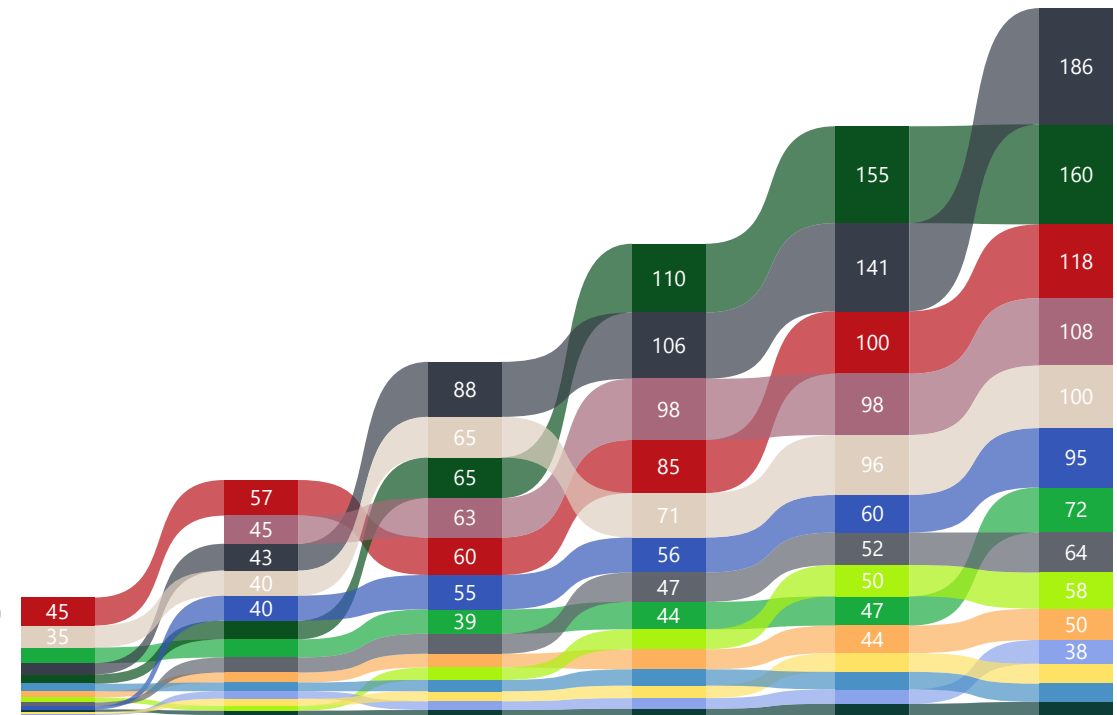

Name	1	2	3	4	5	6	7	8	Total
1 ↑ Kevin Meier	18	25	45	18	35	45			186
2 ↓ Eva Keller	15	15	35	45	45	5			160
3 Andreas Vetter	45	12	3	25	15	18			118
4 Salil Apte	0	45	18	35	0	10			108
5 Sebastian Küppers (A)	35	5	25	6	25	4			100
6 Sam Klein (N)	5	35	15	1	4	35			95
7 ↑ Alessandro Occhipinti	25	4	10	5	3	25			72
8 ↓ Melk von Flüe	6	18	8	15	5	12			64
9 ↓ Matthias Lauper	8	0	12	12	18	8			58
10 Marco Haller	10	6	6	10	12	6			50
11 ↑ Reto Ghezzi	2	10	2	3	6	15			38
12 ↓ Rolf Schneebeli (A)	3	8	5	4	10	2			32
13 ↓ Theo Stalder (N)	12	2	4	8	2	1			29
14 Christian Brunner (N)	4	3	1	2	8	3			21

- Alessandro Occhipinti
- Andreas Vetter
- Christian Brunner (N)
- Eva Keller
- Kevin Meier
- Marco Haller
- Matthias Lauper
- Melk von Flüe
- Reto Ghezzi
- Rolf Schneebeli (A)
- Salil Apte
- Sam Klein (N)
- Sebastian Küppers (A)
- Theo Stalder (N)

Name	1	%	#	2	%	#	3	%	#	4	%	#	5	%	#	6	%	#	7	%	#	8	%	#		
Alessandro Occhipinti	13410	70%	3	10160	55%	11	↓	13310	70%	7	↑	12970	65%	10	↓	9450	50%	12	↓	14590	75%	3	↑			
Andreas Vetter	16440	85%	1	12020	65%	6	↓	10080	55%	12	↓	16360	85%	3	↑	12150	65%	5	↓	14040	75%	4	↑			
Christian Brunner (N)	10130	55%	11	10000	55%	12	↓	9060	50%	14	↓	12070	65%	13	↑	11000	60%	8	↑	11900	65%	12	↓			
Eva Keller	12130	65%	5	12080	65%	5	→	15050	75%	2	↑	19000	90%	1	↑	15980	85%	1	→	12390	65%	10	↓			
Kevin Meier	12230	65%	4	15120	80%	3	↑	15440	80%	1	↑	15500	80%	4	↓	15100	80%	2	↑	15250	80%	1	↑			
Marco Haller	11470	65%	7	10750	60%	9	↓	12670	70%	9	→	14140	75%	7	↑	11820	65%	6	↑	12600	70%	9	↓			
Matthias Lauper	11280	65%	8	0	0%	14	↓	13430	75%	6	↑	14300	75%	6	→	12430	70%	4	↑	12730	70%	8	↓			
Melk von Flüe	11170	60%	9	13290	70%	4	↑	13090	70%	8	↓	14970	75%	5	↑	10450	55%	10	↓	13750	70%	6	↑			
Reto Ghezzi	9030	50%	13	11570	70%	7	↑	9840	55%	13	↓	12310	80%	12	↑	10960	60%	9	↑	13830	75%	5	↑			
Rolf Schneebeli (A)	9790	55%	12	10820	60%	8	↑	12580	70%	10	↓	12730	70%	11	↓	11700	65%	7	↑	11870	65%	13	↓			
Salil Apte	0	0%	14	16480	85%	1	↑	13740	75%	4	↓	17160	90%	2	↑	0	0%	14		13370	70%	7	↑			
Sam Klein (N)	10920	60%	10	16370	85%	2	↑	13630	75%	5	↓	10130	55%	14	↓	9920	55%	11	↑	14930	80%	2	↑			
Sebastian Küppers (A)	14330	75%	2	10590	60%	10	↓	13950	75%	3	↑	13160	70%	9	↓	12960	70%	3	↑	11990	65%	11	↓			
Theo Stalder (N)	11740	70%	6	8550	50%	13	↓	11420	65%	11	↑	13820	75%	8	↑	8570	50%	13	↓	10170	60%	14	↓