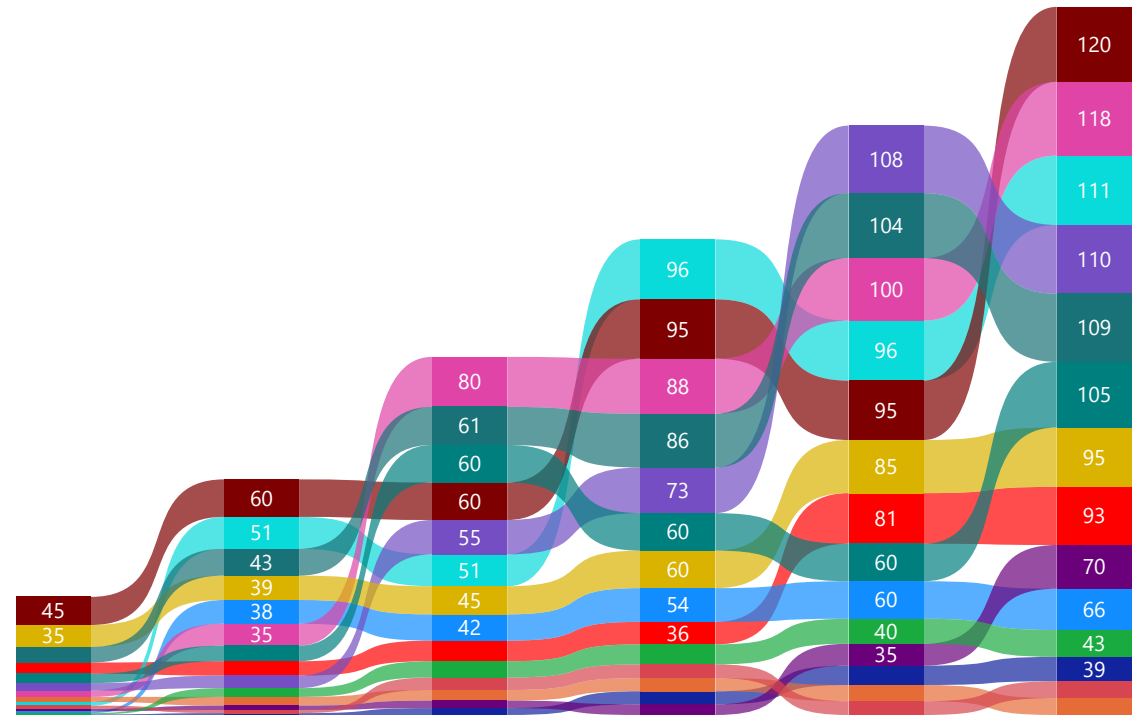

Name	1	2	3	4	5	6	7	8	Total
1 ↑ Lakshmi Natarajan	45	15	0	35	0	25			120
2 ↑ Manuel Hobiger	10	25	45	8	12	18			118
3 ↑ Girish Chandrasekhar	6	45	0	45	0	15			111
4 ↓ Markus Klein	12	8	35	18	35	2			110
5 ↓ Renate Schär (M)	25	18	18	25	18	5			109
6 ↑ Prakhar Gupta	15	10	35	0	0	45			105
7 ↓ Markus Walser (N)	35	4	6	15	25	10			95
8 ↓ Alex Feist	18	5	10	3	45	12			93
9 ↑ Manuel Feer (N)	4	3	5	5	18	35			70
10 ↓ Andi Stolz	3	35	4	12	6	6			66
11 ↓ Thomas Wälchli	2	12	12	6	8	3			43
12 Daniel Kunz (N)	1	2	8	10	10	8			39
13 ↑ Philipp Rohrer	5	0	15	2	0	5			27
14 ↓ Lars Lehmann	8	6	3	4	5	1			27

- Alex Feist
- Andi Stolz
- Daniel Kunz (N)
- Girish Chandrasekhar
- Lakshmi Natarajan
- Lars Lehmann
- Manuel Feer (N)
- Manuel Hobiger
- Markus Klein
- Markus Walser (N)
- Philipp Rohrer
- Prakhar Gupta
- Renate Schär (M)
- Thomas Wälchli

Name	1	%	#	2	%	#	3	%	#	4	%	#	5	%	#	6	%	#	7	%	#	8	%	#	
Alex Feist	17130	85%	4	14350	75%	10 ↓	14360	75%	7 ↑	12660	65%	12 ↓	15290	80%	1 ↑	17580	90%	6 ↓							
Andi Stolz	12250	65%	12	16460	80%	2 ↑	11100	60%	11 ↓	15340	80%	6 ↑	12210	65%	9 ↓	14940	80%	9 →							
Daniel Kunz (N)	10290	55%	14	11240	60%	13 ↑	13380	70%	8 ↑	15260	80%	7 ↑	14210	75%	7 →	15470	80%	8 ↓							
Girish Chandrasekhar	13900	75%	9	17830	90%	1 ↑	0	0%	13 ↓	19010	95%	1 ↑	0	0%	11 ↓	17810	90%	5 ↑							
Lakshmi Natarajan	19450	90%	1	16050	85%	5 ↓	0	0%	13 ↓	18970	95%	2 ↑	0	0%	11 ↓	19220	95%	3 ↑							
Lars Lehmann	15080	80%	8	14470	80%	9 ↓	9940	55%	12 ↓	13090	70%	11 ↑	9270	50%	10 ↑	12310	65%	14 ↓							
Manuel Feer (N)	12400	70%	11	13730	75%	12 ↓	11990	65%	10 ↑	13300	70%	10 →	14870	80%	4 ↑	19370	95%	2 ↑							
Manuel Hobiger	15150	80%	7	16430	85%	3 ↑	19730	95%	1 ↑	14080	75%	8 ↓	14770	80%	6 ↑	18820	95%	4 ↑							
Markus Klein	15680	85%	6	14690	80%	8 ↓	15580	80%	2 ↑	16550	85%	4 ↓	15270	80%	2 ↑	12940	70%	13 ↓							
Markus Walser (N)	17870	90%	2	14020	75%	11 ↓	12800	70%	9 ↑	16500	85%	5 ↑	15220	80%	3 ↑	17480	90%	7 ↓							
Philipp Rohrer	12980	70%	10	0	0%	14 ↓	14870	80%	5 ↑	12300	65%	13 ↓	0	0%	11 ↑	14930	80%	10 ↑							
Prakhar Gupta	16070	80%	5	15210	80%	7 ↓	15580	80%	2 ↑	0	0%	14	0	0%	11 ↑	19830	95%	1 ↑							
Renate Schär (M)	17750	85%	3	16220	85%	4 ↓	15040	80%	4 →	18180	90%	3 ↑	14870	80%	4 ↓	14930	80%	10 ↓							
Thomas Wälchli	11730	65%	13	15410	90%	6 ↑	14820	80%	6 →	13790	85%	9 ↓	14180	80%	8 ↑	14560	85%	12 ↓