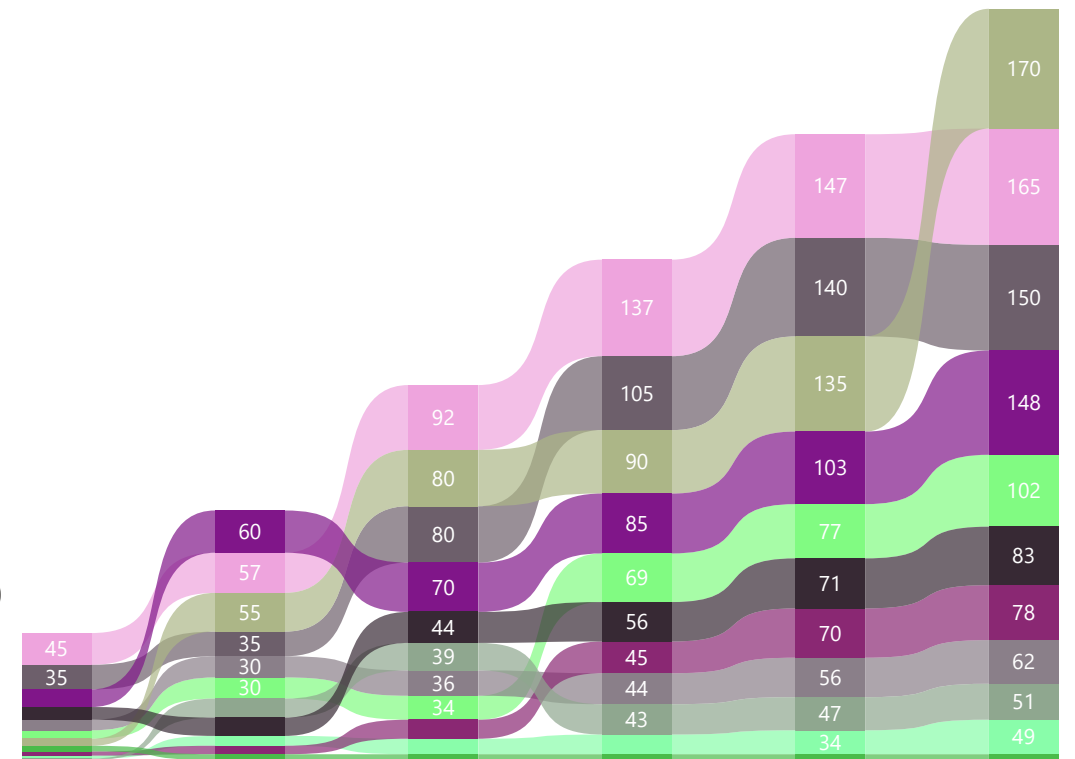

Name	1	2	3	4	5	6	7	8	Total
1 ↑ Jenny Bertholet	10	45	25	10	45	35			170
2 ↓ Gilles Bertholet (A)	45	12	35	45	10	18			165
3 ↓ Beat Rölli (A)	35	0	45	25	35	10			150
4 Ramon Lock	25	35	10	15	18	45			148
5 Beatrice Racine	12	18	4	35	8	25			102
6 Therese Elisabeth Müller (A)	18	8	18	12	15	12			83
7 Manuela Schwegler	6	6	15	18	25	8			78
8 David Lüthold	15	15	6	8	12	6			62
9 Marius Müller	2	25	12	4	4	4			51
10 Jennifer Krebs	4	10	8	6	6	15			49
11 Valentin Züsli	8	0	0	0	0	0			8
12 Christian Karl Pratsch (N)	0	0	0	0	0	0			0

- Beat Rölli (A)
- Beatrice Racine
- Christian Karl Pratsch (N)
- David Lüthold
- Gilles Bertholet (A)
- Jennifer Krebs
- Jenny Bertholet
- Manuela Schwegler
- Marius Müller
- Ramon Lock
- Therese Elisabeth Müller (A)
- Valentin Züsli

Name	1	%	#	2	%	#	3	%	#	4	%	#	5	%	#	6	%	#	7	%	#	8	%	#	
Beat Rölli (A)	10890	60%	2	0	0%	10 ↓	14000	80%	1 ↑	13230	75%	3 ↓	10600	60%	2 ↑	10210	55%	7 ↓							
Beatrice Racine	8150	45%	6	8720	50%	4 ↑	3560	20%	10 ↓	13400	75%	2 ↑	8040	45%	8 ↓	12480	70%	3 ↑							
Christian Karl Pratsch (N)	0	0%	12	0	0%	10 ↑	0	0%	11 ↓	0	0%	11 →	0	0%	11 →	0	0%	11 →							
David Lüthold	8620	50%	5	8280	50%	5 →	5100	30%	9 ↓	9270	55%	8 ↑	8640	50%	6 ↑	8470	50%	9 ↓							
Gilles Bertholet (A)	11460	65%	1	8270	45%	6 ↓	12230	65%	2 ↑	14340	75%	1 ↑	8280	45%	7 ↓	12360	65%	4 ↑							
Jennifer Krebs	6420	35%	10	8230	45%	7 ↑	7000	40%	8 ↓	8830	50%	9 ↓	7370	40%	9 →	11800	65%	5 ↑							
Jenny Bertholet	7830	45%	7	10840	60%	1 ↑	11990	65%	3 ↓	10280	55%	7 ↓	10750	60%	1 ↑	13100	70%	2 ↓							
Manuela Schwegler	7250	40%	9	3600	20%	9 →	10680	60%	5 ↑	11260	60%	4 ↑	9910	55%	3 ↑	9280	50%	8 ↓							
Marius Müller	5480	30%	11	8990	50%	3 ↑	9140	50%	6 ↓	8140	45%	10 ↓	5390	30%	10 →	8110	45%	10 →							
Ramon Lock	10210	55%	3	10150	55%	2 ↑	8250	45%	7 ↓	10900	60%	5 ↑	9260	50%	4 ↑	15200	80%	1 ↑							
Therese Elisabeth Müller (A)	9200	50%	4	7950	45%	8 ↓	11730	65%	4 ↑	10880	60%	6 ↓	9190	50%	5 ↑	11040	60%	6 ↓							
Valentin Züsli	7320	40%	8	0	0%	10 ↓	0	0%	11 ↓	0	0%	11 →	0	0%	11 →	0	0%	11 →