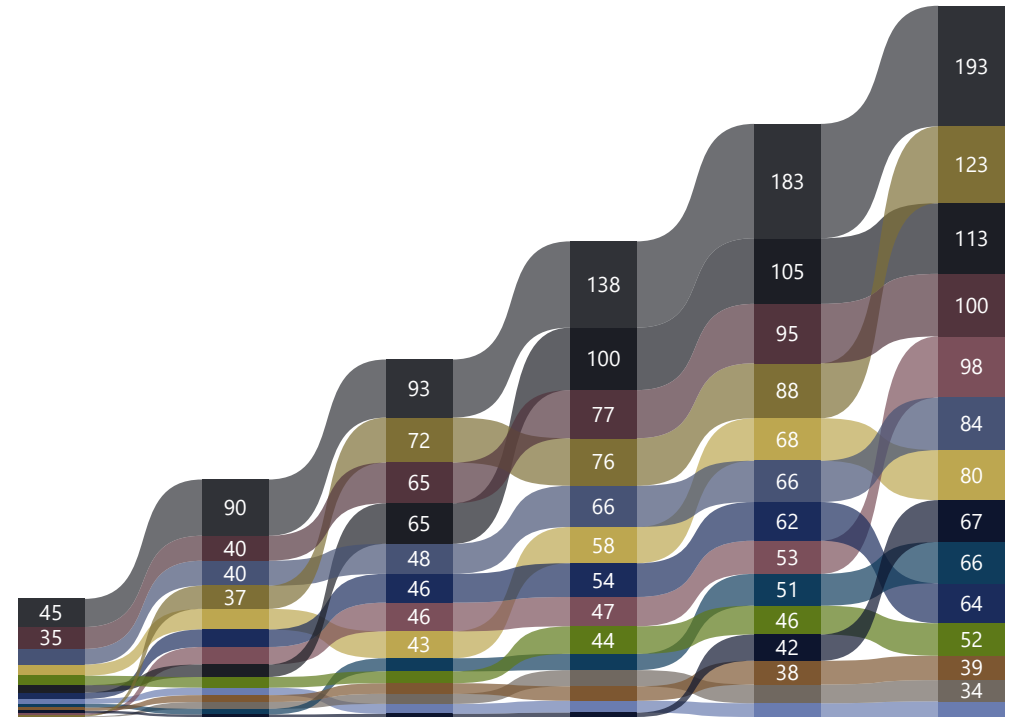

Name	1	2	3	4	5	6	7	8	Total
1 Michael Sauer	45	45	3	45	45	10			193
2 ↑ Raphael Zemp (N)	2	35	35	4	12	35			123
3 ↓ Lili Ninova	12	8	45	35	5	8			113
4 ↓ Simon Kaufmann	35	5	25	12	18	5			100
5 ↑ David Naef	3	25	18	1	6	45			98
6 Philipp Drexler	25	15	8	18	0	18			84
7 ↓ Claude Anthamatten	18	15	10	15	10	12			80
8 ↑ Veronika Barta	4	0	1	2	35	25			67
9 Helene Portmann (A)	6	3	12	5	25	15			66
10 ↓ Denise Feer (N)	10	18	18	8	8	2			64
11 ↓ Mathias Henseler (N)	15	2	2	25	2	6			52
12 Mariann Grunder Glatzfelder (N)	5	6	6	6	15	1			39
13 Esther Lagler (N)	1	10	5	10	4	4			34
14 Annatina Reinhard (N)	8	4	4	3	3	3			25

- Annatina Reinhard (N)
- Claude Anthamatten
- David Naef
- Denise Feer (N)
- Esther Lagler (N)
- Helene Portmann (A)
- Lili Ninova
- Mariann Grunder Glatzfelder (N)
- Mathias Henseler (N)
- Michael Sauer
- Philipp Drexler
- Raphael Zemp (N)
- Simon Kaufmann
- Veronika Barta

Name	1	%	#	2	%	#	3	%	#	4	%	#	5	%	#	6	%	#	7	%	#	8	%	#	
Annatina Reinhard (N)	9160	50%	8	8150	45%	11	↓	9120	50%	11	→	10260	55%	12	↓	7450	40%	12	→	10970	60%	12	→		
Claude Anthamatten	10610	60%	4	10970	60%	5	↓	10700	60%	7	↓	13270	75%	5	↑	11440	65%	7	↓	12540	70%	6	↑		
David Naef	8060	45%	12	12790	70%	3	↑	11180	60%	4	↓	9370	50%	14	↓	9190	50%	9	↑	14980	80%	1	↑		
Denise Feer (N)	9900	60%	7	11140	65%	4	↑	11180	65%	4	→	12370	65%	8	↓	10240	60%	8	→	10500	60%	13	↓		
Esther Lagler (N)	5070	30%	14	10750	60%	7	↑	9500	55%	10	↓	12800	70%	7	↑	8010	45%	11	↓	11760	65%	11	→		
Helene Portmann (A)	8930	50%	9	8030	45%	12	↓	10820	60%	6	↑	11000	60%	10	↓	12940	70%	3	↑	12840	70%	5	↓		
Lili Ninova	10470	60%	6	10500	60%	8	↓	13790	80%	1	↑	14960	85%	2	↓	8890	50%	10	↓	11980	65%	8	↑		
Mariann Grunder Glatzfelder (N)	8280	45%	10	9860	55%	9	↑	9880	55%	9	→	12110	65%	9	→	11960	65%	5	↑	10120	55%	14	↓		
Mathias Henseler (N)	10510	60%	5	7040	40%	13	↓	8510	50%	13	→	14250	80%	3	↑	6580	40%	13	↓	11950	65%	9	↑		
Michael Sauer	14200	75%	1	13910	75%	1	→	9000	50%	12	↓	19300	90%	1	↑	13260	70%	1	→	12320	65%	7	↓		
Philipp Drexler	13070	75%	3	10970	65%	5	↓	10690	60%	8	↓	13510	75%	4	↑	0	0%	14	↓	13390	75%	4	↑		
Raphael Zemp (N)	6970	40%	13	13710	75%	2	↑	13410	75%	2	→	10680	55%	11	↓	11620	65%	6	↑	14250	75%	2	↑		
Simon Kaufmann	13110	75%	2	9330	55%	10	↓	11680	65%	3	↑	12870	70%	6	↓	12630	70%	4	↑	11820	65%	10	↓		
Veronika Barta	8270	45%	11	0	0%	14	↓	6170	35%	14	→	10210	55%	13	↑	13120	70%	2	↑	13600	75%	3	↓