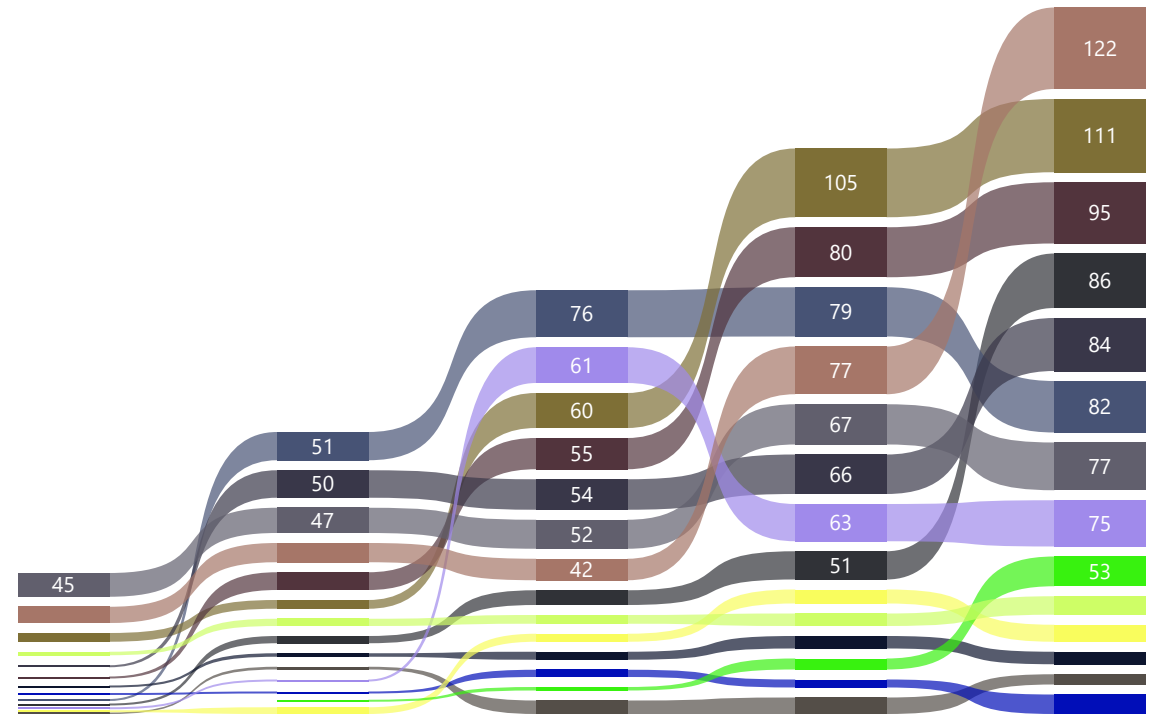

Name	1	2	3	4	5	6	7	8	Total
1 ↑ Thomas Krutzler (N)	35	4	3	35	45				122
2 ↓ Christian Maag	25	0	35	45	6				111
3 ↓ Julian Steiner (N)	12	25	18	25	15				95
4 ↑ Andreas Vetter (A)	5	18	10	18	35				86
5 ↑ Michael Sauer (A)	15	35	4	12	18				84
6 ↓ Arne Wengler	6	45	25	3	3				82
7 ↓ Oliver Walenciak	45	2	5	15	10				77
8 ↓ René Achterberg	4	12	45	2	12				75
9 ↑ Nicole Büchi	0	10	8	10	25				53
10 Stefan Ulrich (N)	18	5	2	5	8				38
11 ↓ Natalia Simeon	3	6	15	8	4				36
12 ↓ Manuel Zobic	10	8	6	6	0				30
13 ↑ Marco Gadmer (N)	2	15	1	4	5				27
14 ↓ Marius Müller (N)	8	3	12	1	2				26

- Andreas Vetter (A)
- Arne Wengler
- Christian Maag
- Julian Steiner (N)
- Manuel Zobic
- Marco Gadmer (N)
- Marius Müller (N)
- Michael Sauer (A)
- Natalia Simeon
- Nicole Büchi
- Oliver Walenciak
- René Achterberg
- Stefan Ulrich (N)
- Thomas Krutzler (N)

Name	1	%	#	2	%	#	3	%	#	4	%	#	5	%	#	6	%	#	7	%	#	8	%	#	
Andreas Vetter (A)	6610	40%	10	12460	70%	4	↑	12020	65%	7	↓	12520	65%	4	↑	12270	65%	2	↑						
Arne Wengler	6900	45%	9	15110	85%	1	↑	14020	70%	3	↓	8080	45%	12	↓	8730	50%	12	→						
Christian Maag	8690	55%	3	0	0%	14	↓	15110	80%	2	↑	13960	80%	1	↑	10480	60%	9	↓						
Julian Steiner (N)	7980	50%	6	12920	70%	3	↑	13810	75%	4	↓	13030	70%	3	↑	11510	60%	5	↓						
Manuel Zobic	7520	45%	7	11090	65%	8	↓	11660	65%	9	↓	8420	45%	9	→	0	0%	14	↓						
Marco Gadmer (N)	4330	25%	13	12150	65%	5	↑	7530	40%	14	↓	8260	45%	11	↑	9540	50%	10	↑						
Marius Müller (N)	7240	45%	8	8920	50%	12	↓	12870	70%	6	↑	6520	35%	14	↓	6540	35%	13	↑						
Michael Sauer (A)	8190	45%	5	13600	75%	2	↑	10310	55%	11	↓	11320	60%	6	↑	11890	65%	4	↑						
Natalia Simeon	4970	30%	12	11000	70%	9	↑	13220	75%	5	↑	9840	60%	8	↓	8780	50%	11	↓						
Nicole Büchi	0	0%	14	11730	65%	7	↑	11930	65%	8	↓	9870	55%	7	↑	12170	65%	3	↑						
Oliver Walenciak	13810	80%	1	7000	40%	13	↓	11540	60%	10	↑	11850	65%	5	↑	11040	60%	7	↓						
René Achterberg	6030	35%	11	11790	65%	6	↑	15970	80%	1	↑	7390	40%	13		11090	60%	6	↑						
Stefan Ulrich (N)	8540	50%	4	10440	60%	10	↓	9450	50%	13	↓	8310	45%	10	↑	10840	60%	8	↑						
Thomas Krutzler (N)	13770	75%	2	9070	50%	11	↓	10290	55%	12	↓	13200	70%	2	↑	15780	80%	1	↑