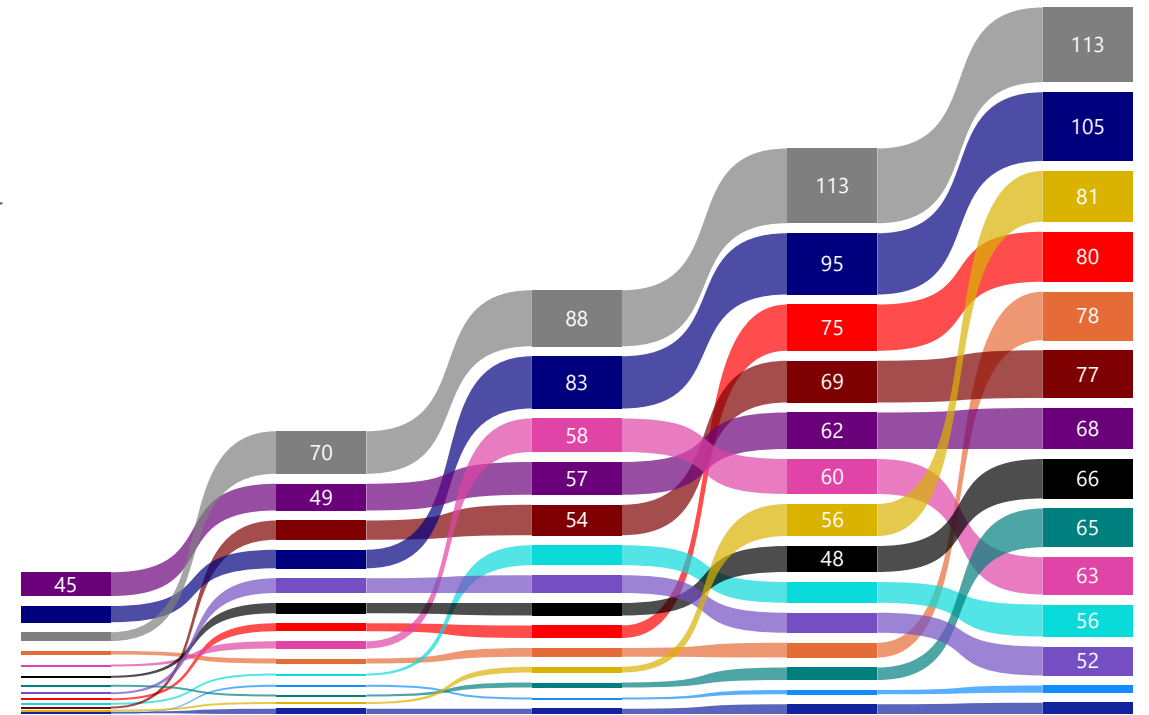

Name	1	2	3	4	5	6	7	8	Total
1 Renate Schär	25	45	18	25	0				113
2 Manuel Hobiger (M)	35	3	45	12	10				105
3 ↑ Thomas Wälchli (N)	3	6	12	35	25				81
4 ↓ Alex Feist	6	18	6	45	5				80
5 ↑ Dominik Jordan	18	2	5	8	45				78
6 ↓ Lakshmi Natarajan	4	35	15	15	8				77
7 ↓ Max Bühler	45	4	8	5	6				68
8 Renato Carlotti	12	15	3	18	18				66
9 ↑ Prakhar Gupta	10	0	10	10	35				65
10 ↓ Patrick Kreis	15	8	35	2	3				63
11 ↓ Girish Chandrasekhar	5	10	25	1	15				56
12 ↓ Thomas Bollmann	8	25	4	3	12				52
13 Andrin Altherr (N)	1	12	2	4	4				23
14 Angelo Marras (N)	2	5	0	6	2				15

- Alex Feist
- Andrin Altherr (N)
- Angelo Marras (N)
- Dominik Jordan
- Girish Chandrasekhar
- Lakshmi Natarajan
- Manuel Hobiger (M)
- Max Bühler
- Patrick Kreis
- Prakhar Gupta
- Renate Schär
- Renato Carlotti
- Thomas Bollmann
- Thomas Wälchli (N)

Name	1	%	#	2	%	#	3	%	#	4	%	#	5	%	#	6	%	#	7	%	#	8	%	#		
Alex Feist	14150	75%	9	14750	80%	4	↑	13040	70%	9	↓	20140	90%	1	↑	13340	70%	10	↓							
Andrin Altherr (N)	9520	55%	14	13250	75%	6	↑	10950	60%	13	↓	11830	65%	11	↑	13250	70%	11	→							
Angelo Marras (N)	11740	70%	13	11890	65%	10	↑	0	0%	14	↓	12180	65%	9	↑	11410	60%	13	↓							
Dominik Jordan	16110	85%	4	8950	50%	13	↓	12150	65%	10	↑	13080	70%	8	↑	18890	95%	1	↑							
Girish Chandrasekhar	13090	75%	10	13050	70%	7	↑	15530	80%	3	↑	10250	55%	14	↓	16250	85%	5	↑							
Lakshmi Natarajan	13070	75%	11	15440	85%	2	↑	13610	75%	5	↓	14280	75%	5	→	14410	75%	8	↓							
Manuel Hobiger (M)	19190	95%	2	11700	65%	12	↓	17870	90%	1	↑	14130	75%	6	↓	14570	80%	7	↓							
Max Bühler	19770	95%	1	11730	65%	11	↓	13120	70%	8	↑	11850	65%	10	↓	13880	75%	9	↑							
Patrick Kreis	15810	90%	5	12360	70%	8	↓	16060	85%	2	↑	10770	60%	13	↓	13050	70%	12	↑							
Prakhar Gupta	14800	75%	7	0	0%	14	↓	13150	70%	7	↑	13490	70%	7	→	18290	90%	2	↑							
Renate Schär	16530	85%	3	18980	90%	1	↑	14030	75%	4	↓	15290	80%	3	↑	0	0%	14	↓							
Renato Carlotti	15730	85%	6	14090	75%	5	↑	11940	65%	12	↓	14470	75%	4	↑	16650	80%	4	→							
Thomas Bollmann	14630	75%	8	15190	80%	3	↑	12010	65%	11	↓	11260	60%	12	↓	14790	80%	6	↑							
Thomas Wälchli (N)	12730	75%	12	11980	70%	9	↑	13190	75%	6	↑	16070	90%	2	↑	17780	95%	3	↓