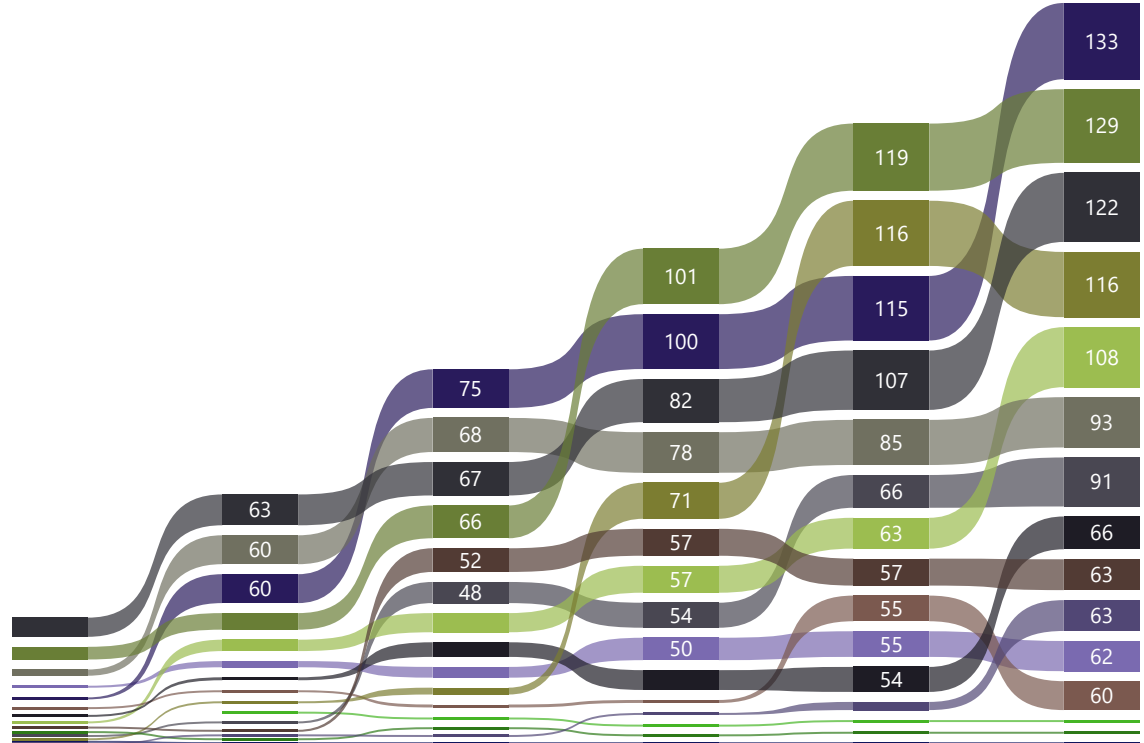

Name	1	2	3	4	5	6	7	8	Total
1 ↑ Julian Purtschert	15	45	15	25	15	18			133
2 ↓ Theo Stalder (A)	35	6	25	35	18	10			129
3 ↑ Roland Bäbi	45	18	4	15	25	15			122
4 ↓ Peter Staub (A)	4	12	10	45	45	0			116
5 ↑ Jenny Bertholet	8	25	12	12	6	45			108
6 ↓ Marco Arnold	25	35	8	10	7	8			93
7 ↓ Denise Feer	5	8	35	6	12	25			91
8 ↑ Mihajlo Nenad	10	10	18	8	8	12			66
9 ↓ Valentin Meyer (N)	7	0	45	5	0	6			63
10 ↑ Sandro Pichler	2	4	5	7	10	35			63
11 ↓ Isabelle Hayoz	18	7	7	18	5	7			62
12 ↓ Judith Pfister	12	5	3	0	35	5			60
13 Annkathrin Schmidli	0	15	0	0	3	0			18
14 Philipp Küng	6	0	6	0	4	0			16
15 Maria Anthi (A)	3	0	0	0	0	0			3

- Annkathrin Schmidli
- Denise Feer
- Isabelle Hayoz
- Jenny Bertholet
- Judith Pfister
- Julian Purtschert
- Marco Arnold
- Maria Anthi (A)
- Mihajlo Nenad
- Peter Staub (A)
- Philipp Küng
- Roland Bäbi
- Sandro Pichler
- Theo Stalder (A)
- Valentin Meyer (N)

Name	1	%	#	2	%	#	3	%	#	4	%	#	5	%	#	6	%	#	7	%	#	8	%	#	
Annkathrin Schmidli	0	0%	15	10000	55%	5 ↑	0	0%	14 ↓	0	0%	12 ↑	5310	30%	13 ↓	0	0%	12 ↑							
Denise Feer	5730	35%	11	8870	50%	8 ↑	15440	80%	2 ↑	6150	35%	10 ↓	10700	55%	6 ↑	10060	55%	3 ↑							
Isabelle Hayoz	8170	60%	4	8240	55%	9 ↓	9470	55%	9 →	9870	65%	4 ↑	8500	55%	11 ↓	8400	50%	9 ↑							
Jenny Bertholet	6010	35%	8	10840	60%	3 ↑	11190	60%	6 ↓	7380	40%	6 →	9710	55%	10 ↓	11170	65%	1 ↑							
Judith Pfister	7180	40%	6	7070	40%	11 ↓	910	5%	13 ↓	0	0%	12 ↑	12310	65%	2 ↑	860	5%	11 ↓							
Julian Purtschert	7670	45%	5	12660	75%	1 ↑	11860	65%	5 ↓	10410	60%	3 ↑	10740	60%	5 ↓	9710	55%	4 ↑							
Marco Arnold	8520	55%	3	12600	65%	2 ↑	10550	55%	8 ↓	6550	35%	7 ↑	10180	55%	9 ↓	8410	45%	8 ↑							
Maria Anthi (A)	2580	15%	13	0	0%	13 →	0	0%	14 ↓	0	0%	12 ↑	0	0%	14 ↓	0	0%	12 ↑							
Mihajlo Nenad	6060	45%	7	9140	55%	7 →	12900	70%	4 ↑	6450	35%	8 ↓	10230	55%	8 →	9330	55%	6 ↑							
Peter Staub (A)	5050	30%	12	9350	55%	6 ↑	11150	65%	7 ↓	10700	60%	1 ↑	12500	70%	1 →	0	0%	12 ↓							
Philipp Küng	5810	35%	10	0	0%	13 ↓	9380	50%	10 ↑	0	0%	12 ↓	6130	35%	12 →	0	0%	12 →							
Roland Bäbi	9920	55%	1	10060	55%	4 ↓	7330	40%	12 ↓	8200	45%	5 ↑	11820	65%	3 ↑	9620	55%	5 ↓							
Sandro Pichler	1770	10%	14	4500	25%	12 ↑	9340	50%	11 ↑	6230	35%	9 ↑	10420	65%	7 ↑	10850	65%	2 ↑							
Theo Stalder (A)	9300	60%	2	7900	50%	10 ↓	15220	80%	3 ↑	10670	60%	2 ↑	11220	65%	4 ↓	9260	55%	7 ↓							
Valentin Meyer (N)	5900	40%	9	0	0%	13 ↓	15600	85%	1 ↑	5300	30%	11 ↓	0	0%	14 ↓	7020	40%	10 ↑