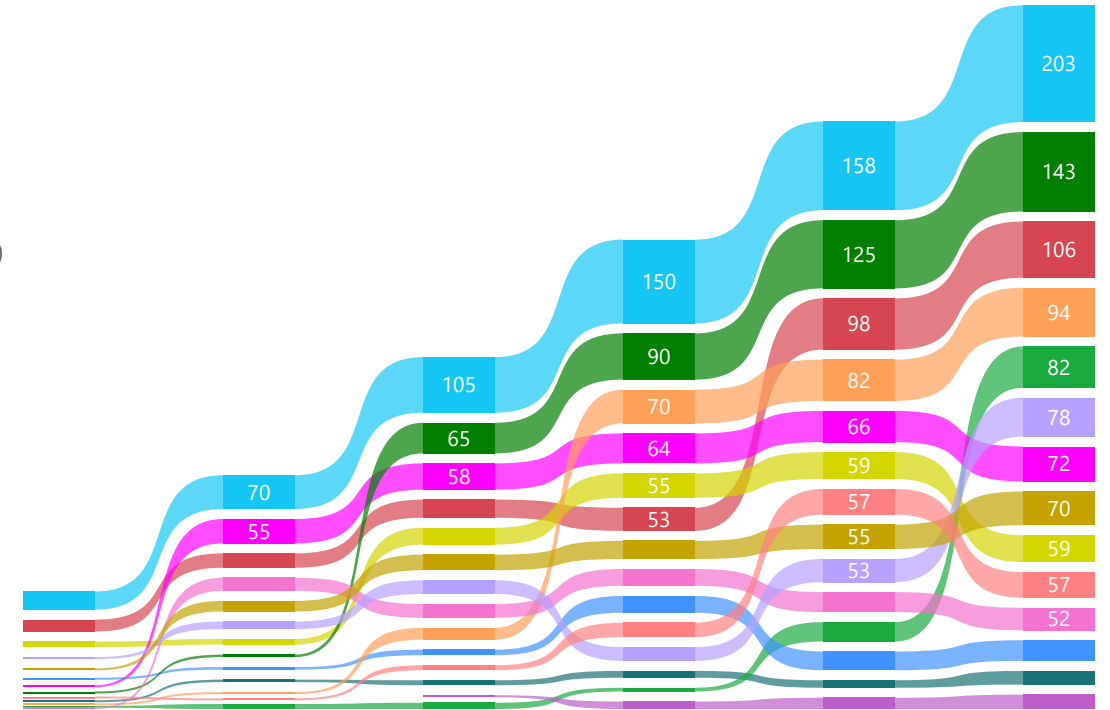

Name	1	2	3	4	5	6	7	8	Total
1 Giorgi Shalamberidze (A)	45	25	35	45	8	45			203
2 Manuel Feer	8	12	45	25	35	18			143
3 Andi Stolz	35	4	6	8	45	8			106
4 Markus Klein (N)	4	6	25	35	12	12			94
5 ↑ Andy Frei (A)	3	5	2	12	25	35			82
6 ↑ Philipp Rohrer	18	10	10	0	15	25			78
7 ↓ Daniel Kunz	10	45	3	6	2	6			72
8 Rolf Markwalder (N)	15	18	8	4	10	15			70
9 ↓ Claudia Lösch	25	0	18	12	4	0			59
10 ↓ Simon Luck	6	3	15	15	18	0			57
11 ↓ Paul Roger Ratcliffe	2	35	1	5	5	4			52
12 Lars Lehmann (A)	12	8	5	18	3	3			49
13 Andreas Egger (N)	5	15	4	3	1	10			38
14 Patrick Hauck	0	0	12	0	6	5			23

- Andi Stolz
- Andreas Egger (N)
- Andy Frei (A)
- Claudia Lösch
- Daniel Kunz
- Giorgi Shalamberidze (A)
- Lars Lehmann (A)
- Manuel Feer
- Markus Klein (N)
- Patrick Hauck
- Paul Roger Ratcliffe
- Philipp Rohrer
- Rolf Markwalder (N)
- Simon Luck

Name	1	%	#	2	%	#	3	%	#	4	%	#	5	%	#	6	%	#	7	%	#	8	%	#	
Andi Stolz	16900	85%	2	10880	60%	11 ↓	12250	65%	9 ↑	12590	65%	8 ↑	16880	85%	1 ↑	12170	65%	8 ↓							
Andreas Egger (N)	9990	60%	10	13290	70%	5 ↑	10070	55%	11 ↓	10050	55%	12 ↓	10620	55%	14 ↓	12550	70%	7 ↑							
Andy Frei (A)	8810	50%	12	11410	65%	10 ↑	8800	50%	13 ↓	12830	80%	6 ↑	15410	90%	3 ↑	18050	95%	2 ↑							
Claudia Lösch	16870	85%	3	0	0%	13 ↓	13900	70%	4 ↑	12830	70%	6 ↓	11820	60%	11 ↓	0	0%	13 ↓							
Daniel Kunz	10660	60%	7	14440	75%	1 ↑	9360	50%	12 ↓	12240	65%	9 ↑	11160	60%	13 ↓	12100	65%	9 ↑							
Giorgi Shalamberidze (A)	17310	95%	1	14000	80%	3 ↓	17300	90%	2 ↑	14490	80%	1 ↑	12530	75%	8 ↓	18960	95%	1 ↑							
Lars Lehmann (A)	14030	80%	6	12750	70%	8 ↓	10890	60%	10 ↓	12970	70%	4 ↑	11470	60%	12 ↓	9250	50%	12 →							
Manuel Feer	10570	60%	8	13010	75%	6 ↑	17570	85%	1 ↑	13100	70%	3 ↓	16580	80%	2 ↑	15040	80%	4 ↓							
Markus Klein (N)	9030	50%	11	12420	70%	9 ↑	15040	80%	3 ↑	13850	75%	2 ↑	13940	75%	6 ↓	13040	70%	6 →							
Patrick Hauck	0	0%	14	0	0%	13 ↑	13250	70%	6 ↑	0	0%	13 ↓	12010	65%	9 ↑	11100	70%	10 ↓							
Paul Roger Ratcliffe	6880	40%	13	14360	80%	2 ↑	6390	35%	14 ↓	12230	65%	10 ↑	11900	60%	10 →	11000	60%	11 ↓							
Philipp Rohrer	16210	85%	4	12890	70%	7 ↓	12900	70%	7 →	0	0%	13 ↓	14090	75%	5 ↑	15600	80%	3 ↑							
Rolf Markwalder (N)	15780	90%	5	13390	75%	4 ↑	12660	65%	8 ↓	10790	65%	11 ↓	13320	75%	7 ↑	14020	75%	5 ↑							
Simon Luck	10480	60%	9	9640	55%	12 ↓	13470	70%	5 ↑	12940	75%	5 →	15020	80%	4 ↑	0	0%	13 ↓