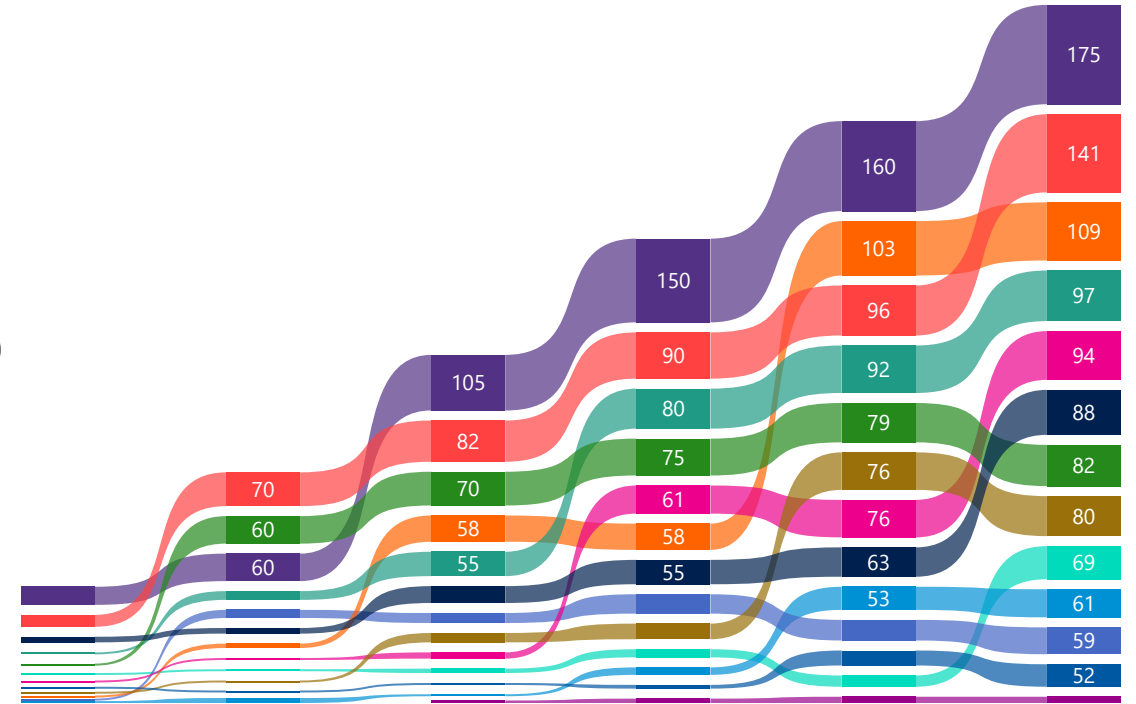

Name	1	2	3	4	5	6	7	8	Total
1 Martin Daniel Heer (N)	45	15	45	45	10	15			175
2 ↑ Philippe Steiner (A)	35	35	12	8	6	45			141
3 ↓ Lucas Orellano (N)	5	18	35	0	45	6			109
4 Richard Lattmann (A)	18	12	25	25	12	5			97
5 ↑ Markus Walser	10	8	8	35	15	18			94
6 ↑ Tobias Specht	25	0	18	12	8	25			88
7 ↓ Samuel Felder	15	45	10	5	4	3			82
8 ↓ Norwin Amiet (N)	6	10	15	10	35	4			80
9 ↑ Brigitta Huggel (N)	12	6	5	6	5	35			69
10 ↓ Eva Keller	3	5	2	18	25	8			61
11 ↓ Gabor Szucs	4	25	3	15	2	10			59
12 ↓ Sebastian Küppers	8	4	6	4	18	12			52
13 Marco Hauser	0	0	4	3	3	0			10
14 Carl Drechsel (A)	0	0	0	0	0	0			0

- Brigitta Huggel (N)
- Carl Drechsel (A)
- Eva Keller
- Gabor Szucs
- Lucas Orellano (N)
- Marco Hauser
- Markus Walser
- Martin Daniel Heer (N)
- Norwin Amiet (N)
- Philippe Steiner (A)
- Richard Lattmann (A)
- Samuel Felder
- Sebastian Küppers
- Tobias Specht

Name	1	%	#	2	%	#	3	%	#	4	%	#	5	%	#	6	%	#	7	%	#	8	%	#	
Brigitta Huggel (N)	11390	75%	6	10900	70%	9 ↓	10360	55%	10 ↓	10570	65%	9 ↑	12680	80%	10 ↓	16200	90%	2 ↑							
Carl Drechsel (A)	0	0%	13	0	0%	12 ↑	0	0%	14 ↓	0	0%	13 ↑	0	0%	14 ↓	0	0%	13 ↑							
Eva Keller	4380	25%	12	9960	55%	10 ↑	8340	45%	13 ↓	12800	70%	4 ↑	14640	80%	3 ↑	12020	65%	8 ↓							
Gabor Szucs	4430	25%	11	13470	70%	3 ↑	9430	50%	12 ↓	12340	65%	5 ↑	11000	60%	13 ↓	12750	70%	7 ↑							
Lucas Orellano (N)	8840	50%	10	13450	70%	4 ↑	13460	70%	2 ↑	0	0%	13 ↓	15120	80%	1 ↑	11920	65%	9 ↓							
Marco Hauser	0	0%	13	0	0%	12 ↑	10070	55%	11 ↑	7720	45%	12 ↓	11360	65%	12 →	0	0%	13 ↓							
Markus Walser	11350	65%	7	11410	65%	8 ↓	11110	60%	8 →	14040	75%	2 ↑	13620	70%	5 ↓	13700	70%	4 ↑							
Martin Daniel Heer (N)	18650	95%	1	12950	75%	5 ↓	17740	95%	1 ↑	14410	80%	1 →	13060	75%	7 ↓	13640	75%	5 ↑							
Norwin Amiet (N)	9420	55%	9	11660	65%	7 ↑	13050	70%	5 ↑	11220	60%	7 ↓	14700	75%	2 ↑	10340	55%	11 ↓							
Philippe Steiner (A)	16200	85%	2	14430	80%	2 →	12110	65%	6 ↓	11150	60%	8 ↓	12840	70%	9 ↓	16350	80%	1 ↑							
Richard Lattmann (A)	13800	75%	4	12730	75%	6 ↓	13180	70%	3 ↑	13370	75%	3 →	13600	75%	6 ↓	11580	65%	10 ↓							
Samuel Felder	12590	75%	5	14730	80%	1 ↑	11220	60%	7 ↓	10560	60%	10 ↓	12410	70%	11 ↓	9790	55%	12 ↓							
Sebastian Küppers	11230	65%	8	9950	55%	11 ↓	10890	60%	9 ↑	10260	55%	11 ↓	13800	75%	4 ↑	13080	70%	6 ↓							
Tobias Specht	14010	85%	3	0	0%	12 ↓	13120	70%	4 ↑	11320	65%	6 ↓	12990	70%	8 ↓	15120	80%	3 ↑