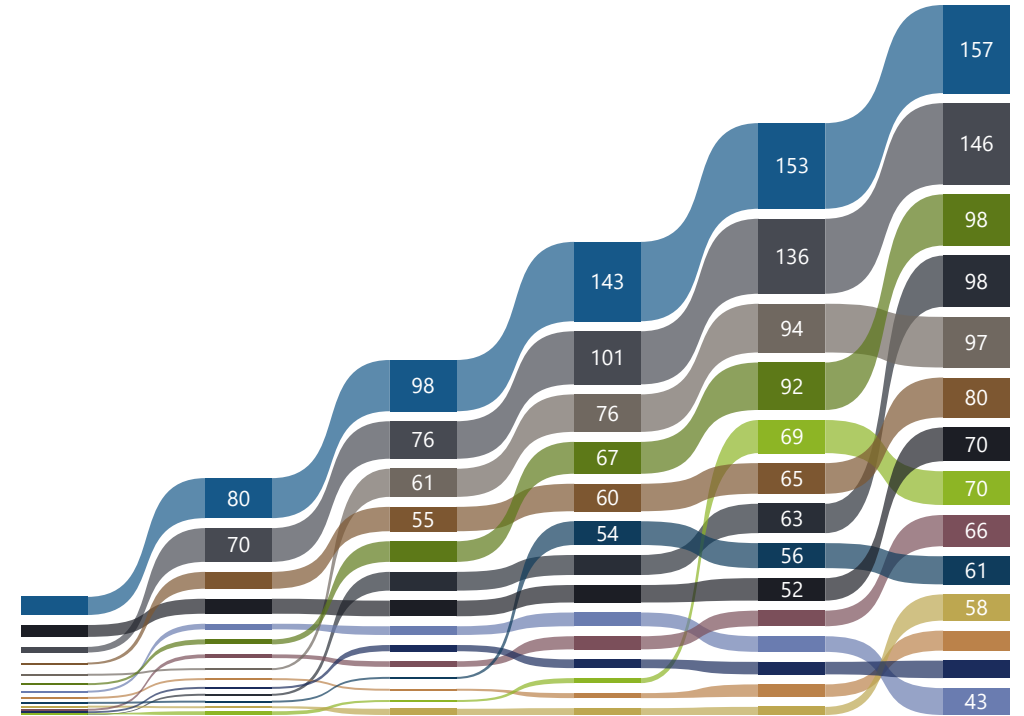

Name	1	2	3	4	5	6	7	8	Total
1 André Grossenbacher	45	35	18	45	10	4			157
2 Charlie Sarbach (A)	25	45	6	25	35	10			146
3 ↑ André Marquês	1	10	35	2	15	35			98
4 Simon Kaufmann (N)	12	12	25	18	25	6			98
5 ↓ Mariann Grunder Glatzfelder (A)	15	1	45	15	18	3			97
6 Sam Klein (N)	18	25	12	5	5	15			80
7 ↓ Athena Meier	2	4	8	10	45	1			70
8 ↑ Querida Long (N)	35	5	1	3	8	18			70
9 ↑ Lukas Schnider (N)	4	18	3	12	4	25			66
10 ↓ Peter Nydegger (N)	6	3	10	35	2	5			61
11 ↑ Hervé Laville	5	3	2	1	2	45			58
12 ↑ Annatina Reinhard	8	6	4	6	12	12			48
13 ↓ Manuela Bhend (N)	3	8	15	4	6	8			44
14 ↓ Fabian Rigert	10	15	5	8	3	2			43

- André Grossenbacher
- André Marquês
- Annatina Reinhard
- Athena Meier
- Charlie Sarbach (A)
- Fabian Rigert
- Hervé Laville
- Lukas Schnider (N)
- Manuela Bhend (N)
- Mariann Grunder Glatzfelder (A)
- Peter Nydegger (N)
- Querida Long (N)
- Sam Klein (N)
- Simon Kaufmann (N)

Name	1	%	#	2	%	#	3	%	#	4	%	#	5	%	#	6	%	#	7	%	#	8	%	#	
André Grossenbacher	10890	60%	1	12760	70%	2 ↓	11490	60%	4 ↓	15110	80%	1 ↑	11920	65%	7 ↓	9070	50%	11 ↓							
André Marquês	3550	20%	14	10970	65%	7 ↑	13530	75%	2 ↑	6480	35%	13 ↓	13230	70%	5 ↑	12550	70%	2 ↑							
Annatina Reinhard	7510	45%	8	9710	55%	9 ↓	9240	50%	11 ↓	8280	45%	9 ↑	12810	70%	6 ↑	10060	55%	6 →							
Athena Meier	5060	30%	13	8140	45%	11 ↑	10430	55%	8 ↑	9290	55%	7 ↑	15740	75%	1 ↑	8650	55%	14							
Charlie Sarbach (A)	9660	55%	3	13370	75%	1 ↑	10090	55%	9 ↓	11170	60%	3 ↑	15430	80%	2 ↑	10050	55%	7 ↓							
Fabian Rigert	7830	45%	7	11360	65%	5 ↑	10080	55%	10 ↓	9120	50%	8 ↑	8950	50%	12 ↓	8970	50%	13 ↓							
Hervé Laville	6910	40%	10	7210	40%	12 ↓	9080	50%	13 ↓	5570	30%	14 ↓	7720	40%	13 ↑	12840	65%	1 ↑							
Lukas Schnider (N)	6900	40%	11	12590	70%	4 ↑	9110	50%	12 ↓	9620	50%	6 ↑	10130	55%	11 ↓	12430	70%	3 ↑							
Manuela Bhend (N)	6290	35%	12	10340	60%	8 ↑	11200	60%	5 ↑	7400	40%	11 ↓	11060	60%	9 ↑	9950	55%	8 ↑							
Mariann Grunder Glatzfelder (A)	9180	55%	5	7080	40%	14 ↓	15350	75%	1 ↑	10010	55%	5 ↓	14740	80%	4 ↑	9010	50%	12 ↓							
Peter Nydegger (N)	7300	45%	9	7210	45%	12 ↓	10550	60%	7 ↑	12470	70%	2 ↑	7720	45%	13 ↓	9300	55%	10 ↑							
Querida Long (N)	10050	60%	2	8680	50%	10 ↓	7370	40%	14 ↓	7240	40%	12 ↑	11220	60%	8 ↑	11970	65%	4 ↑							
Sam Klein (N)	9650	60%	4	12720	70%	3 ↑	10950	60%	6 ↓	7800	45%	10 ↓	10540	55%	10 →	10780	60%	5 ↑							
Simon Kaufmann (N)	8120	50%	6	11310	65%	6 →	12390	65%	3 ↑	10620	60%	4 ↓	15330	80%	3 ↑	9680	55%	9 ↓