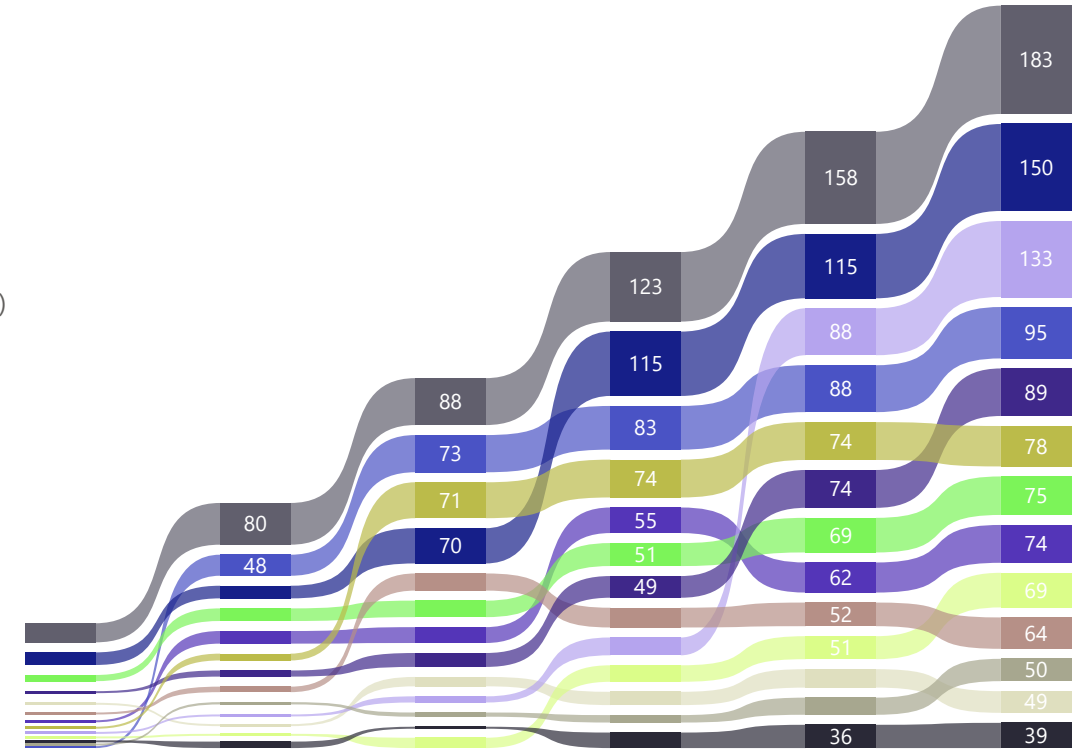

Name	1	2	3	4	5	6	7	8	Total
1 David Naef (A)	45	35	8	35	35	25			183
2 Salil Apte (A)	35	0	35	45	0	35			150
3 Irena Rullo	7	8	10	18	45	45			133
4 Beatrice Racine	3	45	25	10	5	7			95
5 ↑ Monika Burgener (A)	18	7	12	12	25	15			89
6 ↓ Valentin Züsli	8	18	45	3	0	4			78
7 Esther Lagler	25	10	6	10	18	6			75
8 Abhijatha Tripti	10	25	5	15	7	12			74
9 ↑ Manuela Schwegler	6	6	4	25	10	18			69
10 ↓ Martin Kumli	12	12	18	4	6	12			64
11 ↑ Peter Wüthrich	4	15	3	5	15	8			50
12 ↓ Alain Burtschi	15	0	15	6	8	5			49
13 Steffi Burtschi	5	5	7	7	12	3			39
14 Davide Maggipinto	0	0	0	0	0	0			0
14 Hans-Jürg Aeschlimann (N)	0	0	0	0	0	0			0

- Abhijatha Tripti
- Alain Burtschi
- Beatrice Racine
- David Naef (A)
- Davide Maggipinto
- Esther Lagler
- Hans-Jürg Aeschlimann (N)
- Irena Rullo
- Manuela Schwegler
- Martin Kumli
- Monika Burgener (A)
- Peter Wüthrich
- Salil Apte (A)
- Steffi Burtschi
- Valentin Züsli

Name	1	%	#	2	%	#	3	%	#	4	%	#	5	%	#	6	%	#	7	%	#	8	%	#		
Abhijatha Tripti	7340	45%	7	9130	55%	3	↑	8850	50%	11	↓	10390	60%	5	↑	8620	50%	9	↓	11560	70%	6	↑			
Alain Burtschi	8190	50%	5	0	0%	12	↓	11900	65%	5	↑	5090	30%	10	↓	9090	50%	8	↑	9060	50%	11	↓			
Beatrice Racine	4700	30%	13	12980	70%	1	↑	12560	65%	3	↓	8040	45%	7	↓	6080	35%	11	↓	9940	55%	9	↑			
David Naef (A)	11410	65%	1	11290	65%	2	↓	10780	60%	8	↓	13870	75%	2	↑	11790	65%	2	→	12940	70%	3	↓			
Davide Maggipinto	0	0%	14	0	0%	12	↑	0	0%	14	↓	0	0%	14	→	0	0%	12	↑	0	0%	14	↓			
Esther Lagler	9490	55%	3	7960	45%	7	↓	9040	50%	10	↓	8040	45%	7	↑	10350	60%	4	↑	9770	55%	10	↓			
Hans-Jürg Aeschlimann (N)	0	0%	14	0	0%	12	↑	0	0%	14	↓	0	0%	14	→	0	0%	12	↑	0	0%	14	↓			
Irena Rullo	6790	40%	9	7390	45%	8	↑	11030	60%	7	↑	11760	85%	4	↑	13090	75%	1	↑	14260	90%	1	→			
Manuela Schwegler	5980	35%	10	7040	40%	10	→	8140	45%	12	↓	13110	70%	3	↑	9750	55%	7	↓	12850	70%	4	↑			
Martin Kumli	7780	45%	6	8170	45%	6	→	11980	65%	4	↑	4340	25%	12	↓	8010	45%	10	↑	11560	65%	6	↑			
Monika Burgener (A)	9130	55%	4	7130	40%	9	↓	11890	65%	6	↑	8820	50%	6	→	11460	65%	3	↑	12780	70%	5	↓			
Peter Wüthrich	4970	30%	12	8790	50%	5	↑	7300	40%	13	↓	4500	25%	11	↑	10140	55%	5	↑	10820	60%	8	↓			
Salil Apte (A)	9910	60%	2	0	0%	12	↓	12990	75%	2	↑	15040	80%	1	↑	0	0%	12	↓	13260	70%	2	↑			
Steffi Burtschi	5370	30%	11	6360	35%	11	→	10350	55%	9	↑	6470	35%	9	→	9980	55%	6	↑	4630	25%	13	↓			
Valentin Züsli	7120	40%	8	8970	50%	4	↑	16220	85%	1	↑	2770	15%	13		0	0%	12	↑	6180	35%	12	→