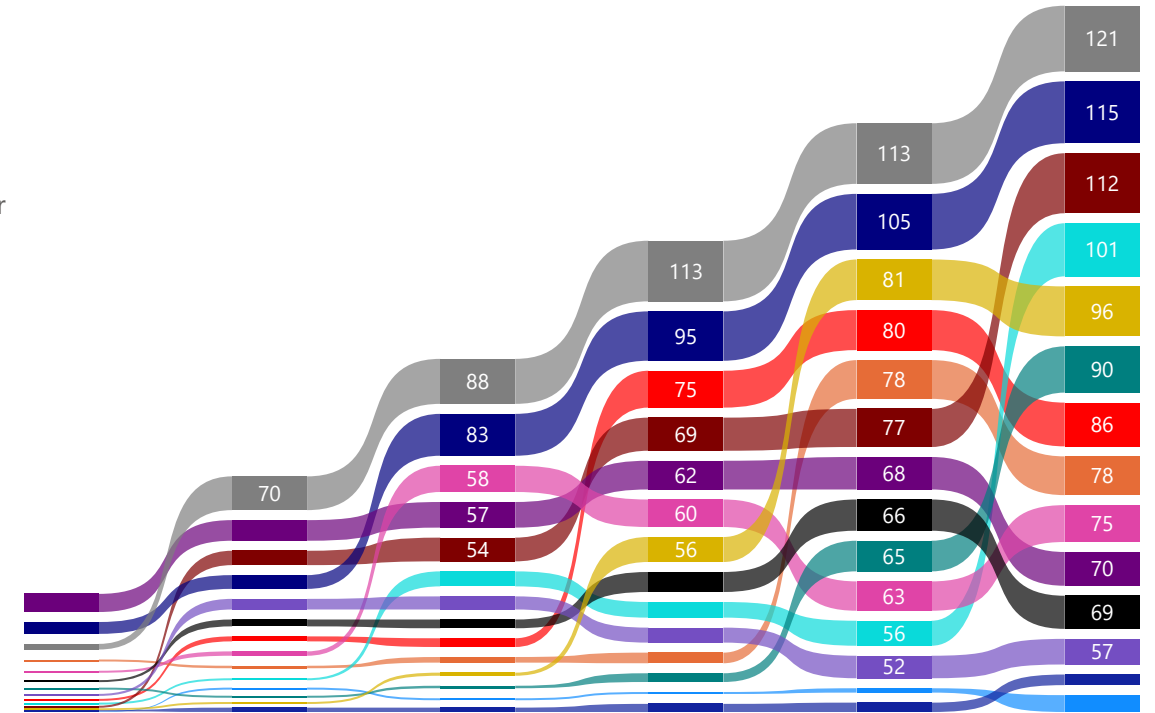

Name	1	2	3	4	5	6	7	8	Total
1 Renate Schär	25	45	18	25	0	8			121
2 Manuel Hobiger (M)	35	3	45	12	10	10			115
3 ↑ Lakshmi Natarajan	4	35	15	15	8	35			112
4 ↑ Girish Chandrasekhar	5	10	25	1	15	45			101
5 ↓ Thomas Wälchli (N)	3	6	12	35	25	15			96
6 ↑ Prakhar Gupta	10	0	10	10	35	25			90
7 ↓ Alex Feist	6	18	6	45	5	6			86
8 ↓ Dominik Jordan	18	2	5	8	45	0			78
9 ↑ Patrick Kreis	15	8	35	2	3	12			75
10 ↓ Max Bühler	45	4	8	5	6	2			70
11 ↓ Renato Carlotti	12	15	3	18	18	3			69
12 Thomas Bollmann	8	25	4	3	12	5			57
13 ↑ Angelo Marras (N)	2	5	0	6	2	18			33
14 ↓ Andrin Altherr (N)	1	12	2	4	4	4			27

- Alex Feist
- Andrin Altherr (N)
- Angelo Marras (N)
- Dominik Jordan
- Girish Chandrasekhar
- Lakshmi Natarajan
- Manuel Hobiger (M)
- Max Bühler
- Patrick Kreis
- Prakhar Gupta
- Renate Schär
- Renato Carlotti
- Thomas Bollmann
- Thomas Wälchli (N)

Name	1	%	#	2	%	#	3	%	#	4	%	#	5	%	#	6	%	#	7	%	#	8	%	#	
Alex Feist	14150	75%	9	14750	80%	4	↑	13040	70%	9	↓	20140	90%	1	↑	13340	70%	10	↓	14560	70%	9	↑		
Andrin Altherr (N)	9520	55%	14	13250	75%	6	↑	10950	60%	13	↓	11830	65%	11	↑	13250	70%	11	→	11890	65%	11	→		
Angelo Marras (N)	11740	70%	13	11890	65%	10	↑	0	0%	14	↓	12180	65%	9	↑	11410	60%	13	↓	15640	85%	4	↑		
Dominik Jordan	16110	85%	4	8950	50%	13	↓	12150	65%	10	↑	13080	70%	8	↑	18890	95%	1	↑	0	0%	14			
Girish Chandrasekhar	13090	75%	10	13050	70%	7	↑	15530	80%	3	↑	10250	55%	14	↓	16250	85%	5	↑	18420	90%	1	↑		
Lakshmi Natarajan	13070	75%	11	15440	85%	2	↑	13610	75%	5	↓	14280	75%	5	→	14410	75%	8	↓	17840	85%	2	↑		
Manuel Hobiger (M)	19190	95%	2	11700	65%	12	↓	17870	90%	1	↑	14130	75%	6	↓	14570	80%	7	↓	15260	80%	7	→		
Max Bühler	19770	95%	1	11730	65%	11	↓	13120	70%	8	↑	11850	65%	10	↓	13880	75%	9	↑	11400	60%	13	↓		
Patrick Kreis	15810	90%	5	12360	70%	8	↓	16060	85%	2	↑	10770	60%	13	↓	13050	70%	12	↑	15520	85%	6	↑		
Prakhar Gupta	14800	75%	7	0	0%	14	↓	13150	70%	7	↑	13490	70%	7	→	18290	90%	2	↑	16930	85%	3	↓		
Renate Schär	16530	85%	3	18980	90%	1	↑	14030	75%	4	↓	15290	80%	3	↑	0	0%	14	↓	14590	80%	8	↑		
Renato Carlotti	15730	85%	6	14090	75%	5	↑	11940	65%	12	↓	14470	75%	4	↑	16650	80%	4	→	11700	65%	12	↓		
Thomas Bollmann	14630	75%	8	15190	80%	3	↑	12010	65%	11	↓	11260	60%	12	↓	14790	80%	6	↑	13890	75%	10	↓		
Thomas Wälchli (N)	12730	75%	12	11980	70%	9	↑	13190	75%	6	↑	16070	90%	2	↑	17780	95%	3	↓	15630	95%	5	↓