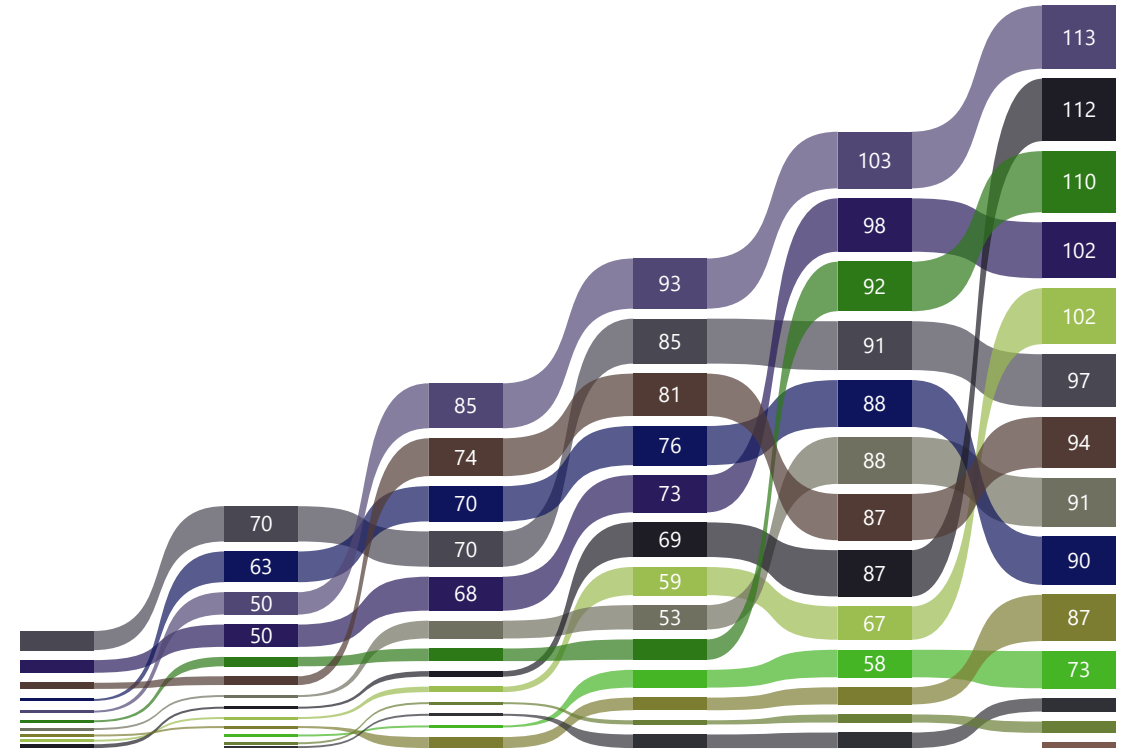

Name	1	2	3	4	5	6	7	8	Total
1 Simon Kaufmann	15	35	35	8	10	10			113
2 ↑ Marius Müller (N)	6	10	8	45	18	25			112
3 Nathalie Wüthrich	12	18	5	12	45	18			110
4 ↑ Beatrice Racine	7	7	10	35	8	35			102
5 ↓ Esther Lagler	35	15	18	5	25	4			102
6 ↓ Alain Burtschi	45	25	0	15	6	6			97
7 ↑ Valentin Züsli	25	4	45	7	6	7			94
8 ↓ Irena Rullo (A)	10	8	25	10	35	3			91
9 ↓ Manuela Schwegler (A)	18	45	7	6	12	2			90
10 ↑ Martin Kumli (A)	8	5	4	18	7	45			87
11 ↓ Abhijatha Tripti	0	12	6	25	15	15			73
12 ↑ Peter Wüthrich	0	3	15	3	3	12			36
13 ↓ Steffi Burtschi	0	6	12	4	6	5			33
14 Davide Maggipinto	0	0	0	0	0	8			8
15 Alina Bösiger	0	0	0	0	0	0			0

- Abhijatha Tripti
- Alain Burtschi
- Alina Bösiger
- Beatrice Racine
- Davide Maggipinto
- Esther Lagler
- Irena Rullo (A)
- Manuela Schwegler (A)
- Marius Müller (N)
- Martin Kumli (A)
- Nathalie Wüthrich
- Peter Wüthrich
- Simon Kaufmann
- Steffi Burtschi
- Valentin Züsli

Name	1	%	#	2	%	#	3	%	#	4	%	#	5	%	#	6	%	#	7	%	#	8	%	#	
Abhijatha Tripti	0	0%	11	9700	55%	6	↑	7090	40%	10	↓	9700	60%	3	↑	10180	55%	5	↓	10000	60%	5	→		
Alain Burtschi	13180	75%	1	11040	60%	3	↓	0	0%	13	↓	9650	55%	5	↑	7430	40%	10	↓	8250	45%	10	→		
Alina Bösiger	0	0%	11	0	0%	14	↓	0	0%	13	↑	0	0%	14	→	0	0%	14	→	0	0%	15	↓		
Beatrice Racine	7090	45%	9	8680	50%	9	→	9550	50%	7	↑	9980	60%	2	↑	9470	50%	8	↓	12500	70%	2	↑		
Davide Maggipinto	0	0%	11	0	0%	14	↓	0	0%	13	↑	0	0%	14	→	0	0%	14	→	9460	55%	8	↑		
Esther Lagler	11120	65%	2	10050	55%	5	↓	11320	60%	4	↑	7910	45%	11	↓	11010	60%	3	↑	7240	40%	12	↓		
Irena Rullo (A)	8660	60%	7	8950	50%	8	↓	11470	65%	3	↑	8490	50%	7	↓	12840	70%	2	↑	7180	40%	13	↓		
Manuela Schwegler (A)	9930	60%	4	11920	65%	1	↑	7210	40%	9	↓	7970	45%	10	↓	10160	55%	6	↑	6210	35%	14	↓		
Marius Müller (N)	2380	15%	10	9640	55%	7	↑	7300	40%	8	↓	14730	85%	1	↑	10820	60%	4	↓	11520	65%	3	↑		
Martin Kumli (A)	8320	50%	8	8130	45%	11	↓	5550	30%	12	↓	9660	55%	4	↑	7440	40%	9	↓	13870	80%	1	↑		
Nathalie Wüthrich	8670	55%	6	10620	60%	4	↑	7050	40%	11	↓	9460	55%	6	↑	13120	75%	1	↑	10590	60%	4	↓		
Peter Wüthrich	0	0%	11	5300	30%	13	↓	10210	55%	5	↑	6520	40%	13	↓	5990	35%	13	→	9830	55%	6	↑		
Simon Kaufmann	8700	55%	5	11370	65%	2	↑	13870	70%	2	→	8390	50%	8	↓	9570	50%	7	↑	9550	55%	7	→		
Steffi Burtschi	0	0%	11	8340	45%	10	↑	9800	50%	6	↑	7190	40%	12	↓	7430	40%	10	↑	7460	40%	11	↓		
Valentin Züsli	10400	60%	3	8020	45%	12	↓	14780	70%	1	↑	8310	45%	9	↓	7430	40%	10	↓	9260	50%	9	↑