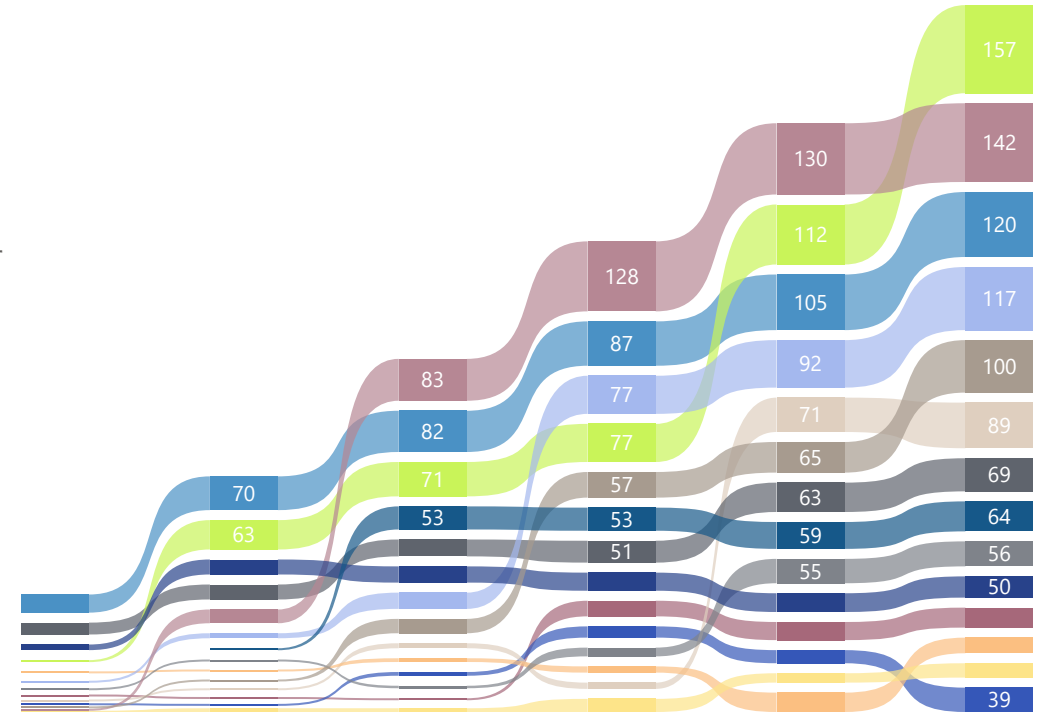

Name	1	2	3	4	5	6	7	8	Total
1 ↑ Martin Daniel Heer (N)	18	45	8	6	35	45			157
2 ↓ Raffi Büchler	3	35	45	45	2	12			142
3 Helene Portmann	45	25	12	5	18	15			120
4 Norwin Amiet	12	12	18	35	15	25			117
5 ↑ Rolf Schneeбели (A)	4	10	25	18	8	35			100
6 ↓ Dimitrije Spasic (N)	6	8	10	2	45	18			89
7 Kay Wacker	35	5	3	8	12	6			69
8 Roman Walser	0	18	35	0	6	5			64
9 Nicola Colucci	10	6	4	10	25	1			56
10 Rebekka Holzer (A)	25	15	2	3	1	4			50
11 Alessandro Occhipinti	8	3	5	25	4	3			48
12 ↑ Mariann Grunder Glatzfelder	15	1	6	4	5	10			41
13 ↓ Andreas Vetter (N)	5	2	15	12	3	2			39
14 ↓ Philipp Drexler	2	4	0	15	10	8			39

- Alessandro Occhipinti
- Andreas Vetter (N)
- Dimitrije Spasic (N)
- Helene Portmann
- Kay Wacker
- Mariann Grunder Glatzfelder
- Martin Daniel Heer (N)
- Nicola Colucci
- Norwin Amiet
- Philipp Drexler
- Raffi Büchler
- Rebekka Holzer (A)
- Rolf Schneeбели (A)
- Roman Walser

Name	1	%	#	2	%	#	3	%	#	4	%	#	5	%	#	6	%	#	7	%	#	8	%	#	
Alessandro Occhipinti	10660	60%	8	10180	55%	12 ↓	10620	55%	10 ↑	14320	75%	3 ↑	10440	55%	11 ↓	10220	55%	12 ↓							
Andreas Vetter (N)	8730	50%	10	9120	50%	13 ↓	12820	65%	5 ↑	13890	75%	6 ↓	10260	55%	12 ↓	9960	55%	13 ↓							
Dimitrije Spasic (N)	10150	60%	9	11760	65%	8 ↑	12040	65%	7 ↑	9800	55%	13 ↓	17400	90%	1 ↑	12870	70%	4 ↓							
Helene Portmann	13330	80%	1	12700	70%	3 ↓	12800	65%	6 ↓	12260	70%	10 ↓	13780	70%	4 ↑	12510	70%	5 ↓							
Kay Wacker	13120	75%	2	11010	60%	10 ↓	9600	50%	12 ↓	12850	70%	8 ↑	12560	65%	6 ↑	11660	65%	9 ↓							
Mariann Grunder Glatzfelder	11560	65%	5	9100	50%	14 ↓	10900	60%	9 ↑	10810	60%	11 ↓	10820	60%	10 ↑	11760	65%	7 ↑							
Martin Daniel Heer (N)	11840	75%	4	13020	75%	1 ↑	11930	70%	8 ↓	12360	75%	9 ↓	16640	90%	2 ↑	14340	85%	1 ↑							
Nicola Colucci	10900	65%	7	11530	70%	9 ↓	9720	50%	11 ↓	12870	75%	7 ↑	14880	80%	3 ↑	9020	55%	14 ↓							
Norwin Amiet	11390	65%	6	12210	65%	6 →	14230	75%	4 ↑	14760	80%	2 ↑	13030	70%	5 ↓	13740	75%	3 ↑							
Philipp Drexler	5320	35%	13	10940	65%	11 ↑	0	0%	14 ↓	14060	75%	5 ↑	11890	65%	7 ↓	11750	65%	8 ↓							
Raffi Büchler	7310	45%	12	13010	70%	2 ↑	17680	90%	1 ↑	15260	80%	1 →	8180	45%	13	11860	65%	6 ↑							
Rebekka Holzer (A)	12420	80%	3	12420	75%	5 ↓	8540	45%	13 ↓	10410	65%	12 ↑	7450	40%	14 ↓	10710	65%	11 ↑							
Rolf Schneeбели (A)	8240	50%	11	11990	65%	7 ↑	14790	80%	3 ↑	14190	75%	4 ↓	11760	60%	8 ↓	13750	75%	2 ↑							
Roman Walser	0	0%	14	12580	70%	4 ↑	15500	75%	2 ↑	0	0%	14	11200	60%	9 ↑	11330	60%	10 ↓