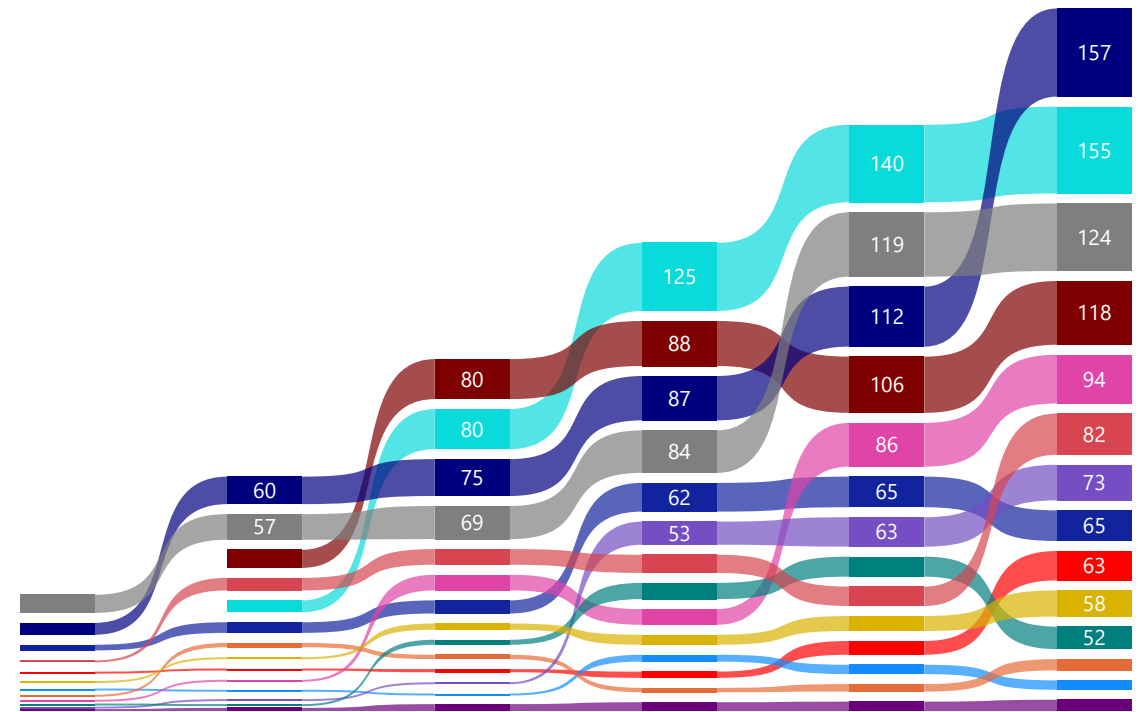

Name	1	2	3	4	5	6	7	8	Total
1 ↑ Manuel Hobiger (M)	35	25	15	12	25	45			157
2 ↓ Girish Chandrasekhar	0	35	45	45	15	15			155
3 ↓ Renate Schär	45	12	12	15	35	5			124
4 Lakshmi Natarajan	0	45	35	8	18	12			118
5 Max Bühler	6	10	25	0	45	8			94
6 ↑ Thomas Bollmann (N)	18	18	5	4	2	35			82
7 Patrick Kreis (N)	4	4	10	35	10	10			73
8 ↓ Dominik Jordan	25	8	4	25	3	0			65
9 ↑ Alex Feist	15	3	3	5	12	25			63
10 Renato Carlotti (N)	12	6	8	6	8	18			58
11 ↓ Prakhar Gupta	5	1	18	18	6	4			52
12 ↑ Giorgi Shalamberidze	8	15	0	0	5	6			34
13 ↓ Andy Frei	10	5	2	10	4	0			31
14 Lars Lehmann	3	2	6	3	1	3			18

- Alex Feist
- Andy Frei
- Dominik Jordan
- Giorgi Shalamberidze
- Girish Chandrasekhar
- Lakshmi Natarajan
- Lars Lehmann
- Manuel Hobiger (M)
- Max Bühler
- Patrick Kreis (N)
- Prakhar Gupta
- Renate Schär
- Renato Carlotti (N)
- Thomas Bollmann (N)

Name	1	%	#	2	%	#	3	%	#	4	%	#	5	%	#	6	%	#	7	%	#	8	%	#	
Alex Feist	12690	70%	5	11330	60%	12 ↓	8540	45%	12 →	14260	75%	10 ↑	16790	85%	6 ↑	15600	80%	3 ↑							
Andy Frei	12080	75%	7	12290	65%	10 ↓	8400	45%	13 ↓	16140	90%	7 ↑	10790	60%	11 ↓	0	0%	13 ↓							
Dominik Jordan	15500	85%	3	12840	70%	8 ↓	10330	55%	11 ↓	17890	90%	3 ↑	10230	55%	12 ↓	0	0%	13 ↓							
Giorgi Shalamberidze	11760	70%	8	13990	80%	5 ↑	0	0%	14 ↓	0	0%	13 ↑	13760	75%	10 ↑	12150	70%	9 ↑							
Girish Chandrasekhar	0	0%	13	14770	80%	2 ↑	15550	80%	1 ↑	18920	95%	1 →	17000	85%	5 ↓	13710	75%	5 →							
Lakshmi Natarajan	0	0%	13	15280	80%	1 ↑	14920	80%	2 ↓	15770	85%	8 ↓	17680	90%	4 ↑	13690	75%	6 ↓							
Lars Lehmann	9640	55%	12	9830	55%	13 ↓	12010	65%	9 ↑	12220	70%	12 ↓	9240	50%	14 ↓	8980	50%	12 ↑							
Manuel Hobiger (M)	16080	85%	2	14330	80%	3 ↓	13790	75%	5 ↓	16770	90%	6 ↓	17750	90%	3 ↑	16810	90%	1 ↑							
Max Bühler	11150	65%	9	13110	70%	7 ↑	14260	75%	3 ↑	0	0%	13 ↓	18480	85%	1 ↑	12680	70%	8 ↓							
Patrick Kreis (N)	10720	65%	11	11560	65%	11 →	13610	75%	7 ↑	17930	90%	2 ↑	15610	85%	7 ↓	13600	75%	7 →							
Prakhar Gupta	10790	60%	10	9290	50%	14 ↓	14170	75%	4 ↑	17330	90%	4 →	15020	80%	9 ↓	10250	55%	11 ↓							
Renate Schär	16670	90%	1	13980	75%	6 ↓	13720	75%	6 →	17110	90%	5 ↑	17980	90%	2 ↑	11490	65%	10 ↓							
Renato Carlotti (N)	12610	75%	6	12780	70%	9 ↓	13140	70%	8 ↑	14970	80%	9 ↓	15210	80%	8 ↑	14490	80%	4 ↑							
Thomas Bollmann (N)	14760	80%	4	14130	75%	4 →	11090	60%	10 ↓	12820	70%	11 ↓	9420	50%	13 ↓	15620	80%	2 ↑