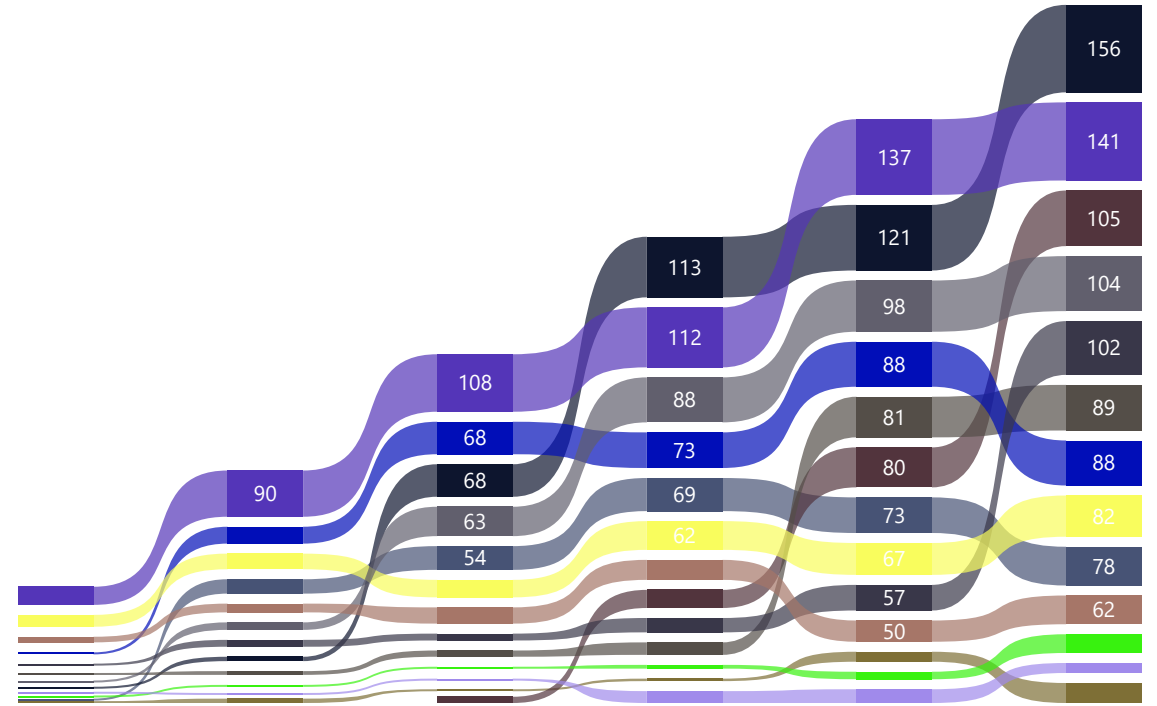

Name	1	2	3	4	5	6	7	8	Total
1 ↑ Gilles Bertholet	8	15	45	45	8	35			156
2 ↓ Victoria Szucs	45	45	18	4	25	4			141
3 ↑ Christian Maag	0	0	10	35	35	25			105
4 ↓ René Achterberg (N)	10	18	35	25	10	6			104
5 ↑ Nicole Büchi (A)	15	12	0	12	18	45			102
6 ↓ Manuel Zobic (N)	12	10	4	10	45	8			89
7 ↓ Natalia Simeon	18	25	25	5	15	0			88
8 Oliver Walenciak (A)	35	6	3	18	5	15			82
9 ↓ Arne Wengler	4	35	15	15	4	5			78
10 Theo Stalder (N)	25	5	12	6	2	12			62
11 ↑ Rafael Wagner	5	8	6	3	6	18			46
12 ↓ Céline Jundt	3	4	5	8	12	0			32
13 Reto Ghezzi (N)	6	3	8	2	3	10			32
14 Salil Apte (N)	0	0	0	0	0	0			0

- Arne Wengler
- Céline Jundt
- Christian Maag
- Gilles Bertholet
- Manuel Zobic (N)
- Natalia Simeon
- Nicole Büchi (A)
- Oliver Walenciak (A)
- Rafael Wagner
- René Achterberg (N)
- Reto Ghezzi (N)
- Salil Apte (N)
- Theo Stalder (N)
- Victoria Szucs

Name	1	%	#	2	%	#	3	%	#	4	%	#	5	%	#	6	%	#	7	%	#	8	%	#	
Arne Wengler	8110	50%	11	13480	75%	2	↑	12450	65%	5	↓	12180	70%	5	→	11240	60%	11	↓	9510	55%	10	↑		
Céline Jundt	7050	40%	12	8270	45%	11	↑	9390	50%	10	↑	11050	60%	8	↑	13150	70%	6	↑	0	0%	12	↓		
Christian Maag	0	0%	13	0	0%	13	→	11650	65%	7	↑	14860	85%	2	↑	15260	80%	2	→	11940	70%	3	↓		
Gilles Bertholet	9720	55%	8	11880	65%	5	↑	13390	70%	1	↑	15120	80%	1	→	12110	65%	8	↓	12100	65%	2	↑		
Manuel Zobic (N)	9830	60%	6	10650	60%	7	↓	9240	50%	11	↓	11280	65%	7	↑	16230	85%	1	↑	10690	60%	8	↓		
Natalia Simeon	10790	70%	4	12870	75%	3	↑	12690	75%	3	→	8790	55%	10	↓	13200	75%	5	↑	0	0%	12	↓		
Nicole Büchi (A)	9920	60%	5	11630	65%	6	↓	0	0%	13	↓	11590	65%	6	↑	14240	75%	4	↑	12870	70%	1	↑		
Oliver Walenciak (A)	11220	65%	2	9700	55%	9	↓	8710	45%	12	↓	12950	75%	4	↑	11590	60%	10	↓	11490	65%	5	↑		
Rafael Wagner	9260	55%	10	10570	60%	8	↑	10010	55%	9	↓	8580	50%	12	↓	11980	65%	9	↑	11730	65%	4	↑		
René Achterberg (N)	9750	60%	7	12240	65%	4	↑	12940	65%	2	↑	14430	80%	3	↓	12750	65%	7	↓	10300	55%	9	↓		
Reto Ghezzi (N)	9310	55%	9	8060	45%	12	↓	11520	60%	8	↑	6840	40%	13	↓	10280	55%	12	↑	10940	65%	7	↑		
Salil Apte (N)	0	0%	13	0	0%	13	→	0	0%	13	→	0	0%	14	↓	0	0%	14	→	0	0%	12	↑		
Theo Stalder (N)	10990	75%	3	9360	55%	10	↓	12400	70%	6	↑	10500	60%	9	↓	9290	55%	13	↓	11330	65%	6	↑		
Victoria Szucs	12130	75%	1	13790	75%	1	→	12550	65%	4	↓	8620	50%	11	↓	14400	75%	3	↑	7930	45%	11	↓