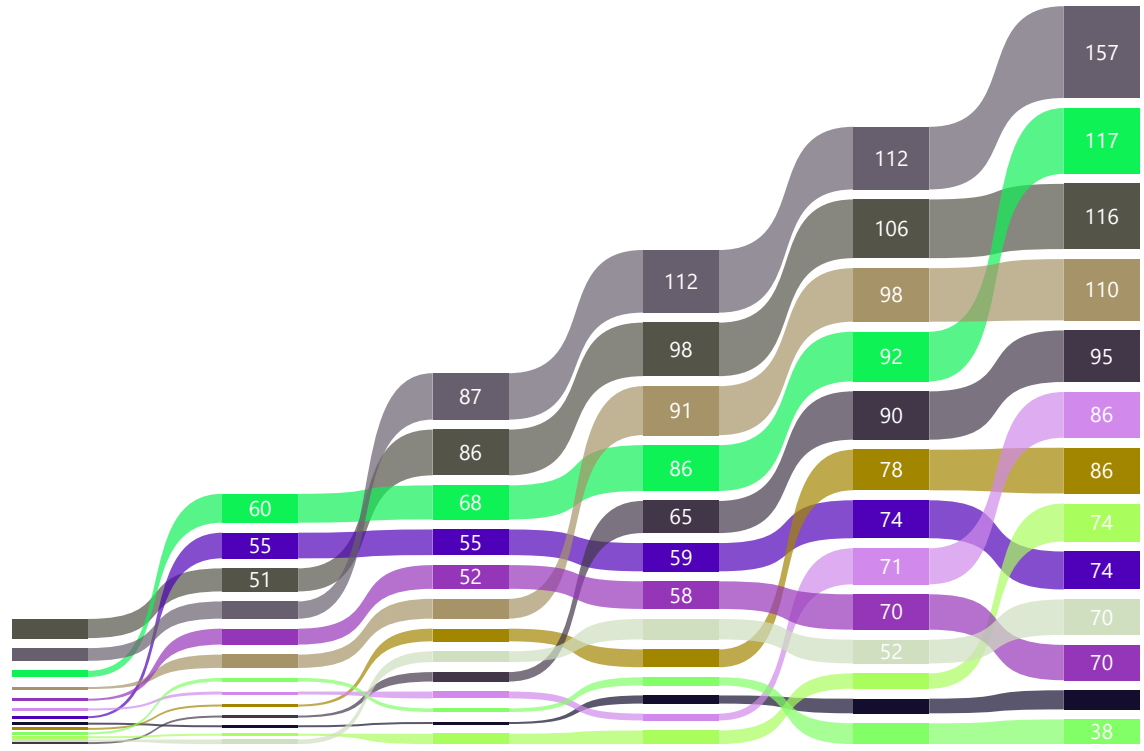

Name	1	2	3	4	5	6	7	8	Total
1 Stefan Ulrich (A)	35	7	45	25	0	45			157
2 ↑ Lukas Schnider	25	35	8	18	6	25			117
3 ↓ Denise Feer	45	6	35	12	8	10			116
4 ↓ Ramon Lock	18	18	10	45	7	12			110
5 Judith Pfister	3	12	15	35	25	5			95
6 ↑ Mihajlo Nenad (A)	12	8	6	0	45	15			86
7 ↓ Jenny Bertholet (A)	7	10	18	8	35	8			86
8 ↓ Isabelle Hayoz	10	45	0	4	15	0			74
9 ↑ Julian Purtschert	5	4	7	5	18	35			74
10 Sandro Pichler	4	3	25	15	5	18			70
11 ↓ Roland Bäbi	15	25	12	6	12	0			70
12 Annkathrin Schmidli	8	5	5	10	10	7			45
13 Philipp Küng	6	15	0	7	4	6			38
14 Marco Arnold (N)	0	0	0	0	0	0			0
14 Sarah Kuhn	0	0	0	0	0	0			0

- Annkathrin Schmidli
- Denise Feer
- Isabelle Hayoz
- Jenny Bertholet (A)
- Judith Pfister
- Julian Purtschert
- Lukas Schnider
- Marco Arnold (N)
- Mihajlo Nenad (A)
- Philipp Küng
- Ramon Lock
- Roland Bäbi
- Sandro Pichler
- Sarah Kuhn
- Stefan Ulrich (A)

Name	1	%	#	2	%	#	3	%	#	4	%	#	5	%	#	6	%	#	7	%	#	8	%	#		
Annkathrin Schmidli	8480	50%	8	8050	45%	11	↓	7530	40%	11	→	9810	55%	7	↑	9170	50%	7	→	7400	40%	9	↓			
Denise Feer	12990	75%	1	8160	45%	10	↓	11830	65%	2	↑	10750	60%	6	↓	8740	50%	8	↓	11440	65%	7	↑			
Isabelle Hayoz	9170	65%	7	13910	85%	1	↑	0	0%	12	↓	1580	10%	12	→	10280	60%	5	↑	0	0%	12	↓			
Jenny Bertholet (A)	8410	50%	9	9920	55%	7	↑	11320	60%	4	↑	8950	50%	8	↓	12150	65%	2	↑	9780	55%	8	↓			
Judith Pfister	860	5%	13	10010	55%	6	↑	11140	60%	5	↑	12490	70%	2	↑	10860	60%	3	↓	2760	15%	11	↓			
Julian Purtschert	6010	35%	11	6610	35%	12	↓	8680	45%	9	↑	3590	20%	11	↓	10570	55%	4	↑	12910	70%	2	↑			
Lukas Schnider	11120	65%	3	13530	75%	2	↑	9190	50%	8	↓	11740	65%	4	↑	7570	40%	10	↓	12810	70%	3	↑			
Marco Arnold (N)	0	0%	14	0	0%	14	→	0	0%	12	↑	0	0%	13	↓	0	0%	13	→	0	0%	12	↑			
Mihajlo Nenad (A)	9480	60%	6	9500	55%	8	↓	8500	45%	10	↓	0	0%	13	↓	12300	65%	1	↑	11630	65%	5	↓			
Philipp Küng	7370	45%	10	10840	60%	5	↑	0	0%	12	↓	7650	45%	9	↑	5460	30%	12	↓	6180	35%	10	↑			
Ramon Lock	10580	65%	4	10850	60%	4	→	9430	50%	7	↓	17230	90%	1	↑	8310	45%	9	↓	11500	65%	6	↑			
Roland Bäbi	10520	60%	5	11740	65%	3	↑	10420	55%	6	↓	6340	35%	10	↓	10240	55%	6	↑	0	0%	12	↓			
Sandro Pichler	5650	35%	12	6570	40%	13	↓	11420	60%	3	↑	11410	70%	5	↓	5550	30%	11	↓	12320	70%	4	↑			
Sarah Kuhn	0	0%	14	0	0%	14	→	0	0%	12	↑	0	0%	13	↓	0	0%	13	→	0	0%	12	↑			
Stefan Ulrich (A)	12130	70%	2	9160	55%	9	↓	11850	60%	1	↑	11850	70%	3	↓	0	0%	13	↓	13040	75%	1	↑