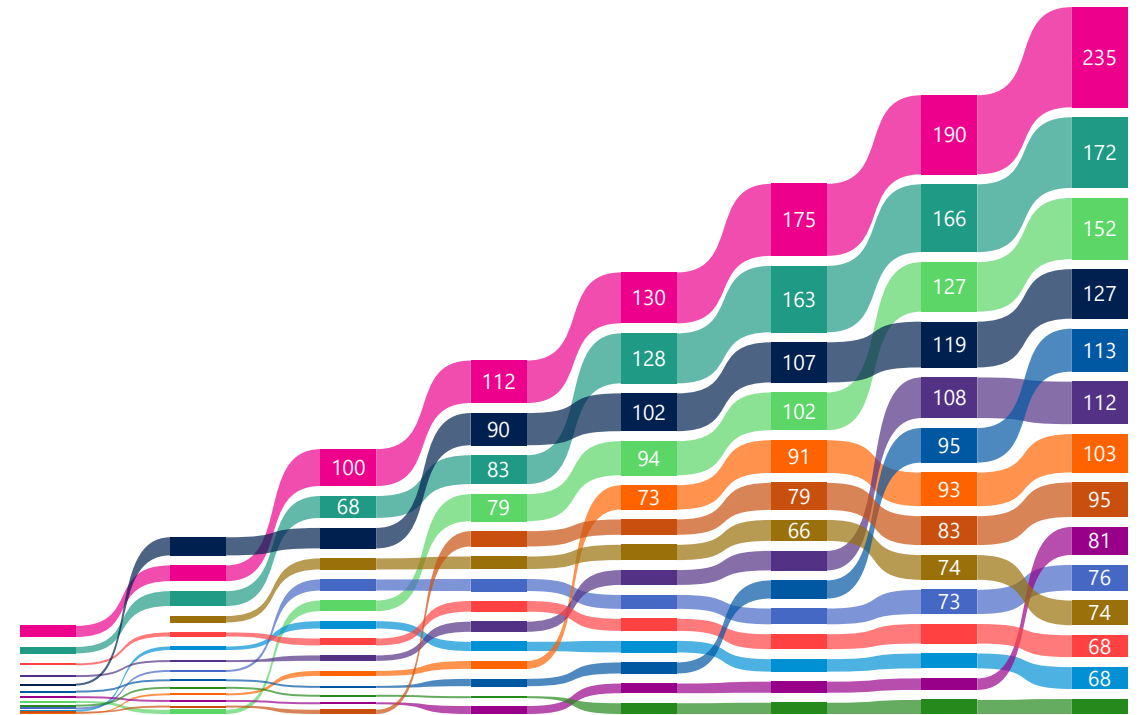

Name	1	2	3	4	5	6	7	8	Total
1 Markus Klein	45	10	45	12	18	45	15	45	235
2 Rolf Markwalder	35	18	15	15	45	35	3	6	172
3 Andreas Egger (N)	8	1	35	35	15	8	25	25	152
4 Sebastian Küppers (N)	15	45	5	25	12	5	12	8	127
5 ↑ Samuel Felder	12	4	3	18	8	15	35	18	113
6 ↓ Markus Walser	18	3	12	10	10	10	45	4	112
7 Gabor Szucs	2	12	18	6	35	18	2	10	103
8 Tobias Specht (A)	3	6	0	45	0	25	4	12	95
9 ↑ Marco Hauser	10	2	4	1	25	3	1	35	81
10 Eva Keller (N)	5	15	25	2	4	4	18	3	76
11 ↓ Matthias Lauper	0	35	10	3	6	12	8	0	74
12 David Schärli (A)	4	25	8	4	5	2	5	15	68
13 ↓ Roger Schneble (A)	25	5	6	8	3	6	10	5	68
14 Roman Villiger (N)	6	8	2	5	2	1	6	2	32

- Andreas Egger (N)
- David Schärli (A)
- Eva Keller (N)
- Gabor Szucs
- Marco Hauser
- Markus Klein
- Markus Walser
- Matthias Lauper
- Roger Schneble (A)
- Rolf Markwalder
- Roman Villiger (N)
- Samuel Felder
- Sebastian Küppers (N)
- Tobias Specht (A)

Name	1	%	#	2	%	#	3	%	#	4	%	#	5	%	#	6	%	#	7	%	#	8	%	#							
Andreas Egger (N)	10330	60%	8	8350	45%	14	↓	13240	70%	2	↑	13920	75%	2	→	13300	70%	5	↓	11170	60%	8	↓	12040	65%	3	↑	13870	75%	3	→
David Schärli (A)	9630	60%	11	12500	70%	3	↑	9880	55%	8	↓	11600	65%	11	↓	11070	60%	10	↑	8360	45%	13	↓	9540	55%	10	↑	12710	70%	5	↑
Eva Keller (N)	9750	55%	10	12060	65%	5	↑	12900	70%	3	↑	8120	45%	13	↓	9870	55%	11	↑	9310	50%	11	→	11930	65%	4	↑	10160	55%	12	↓
Gabor Szucs	9170	55%	13	11800	65%	6	↑	12820	65%	4	↑	11950	70%	9	↓	15350	80%	2	↑	13590	75%	4	↓	8190	45%	13	↓	11920	65%	7	↑
Marco Hauser	10720	65%	7	9900	55%	13	↓	9180	50%	11	↑	6290	35%	14	↓	15300	80%	3	↑	8890	50%	12	↓	5580	30%	14	↓	13920	75%	2	↑
Markus Klein	14540	80%	1	11690	65%	7	↓	16730	80%	1	↑	12860	70%	6	↓	15040	80%	4	↑	15010	80%	1	↑	11690	65%	5	↓	13960	75%	1	↑
Markus Walser	12270	70%	4	10150	55%	12	↓	11080	60%	6	↑	12640	65%	7	↓	12150	65%	7	→	12130	65%	7	→	13540	75%	1	↑	10640	60%	11	↓
Matthias Lauper	0	0%	14	13780	85%	2	↑	10980	60%	7	↓	8660	50%	12	↓	11190	60%	9	↑	12960	70%	6	↑	10710	60%	8	↓	0	0%	14	↓
Roger Schneble (A)	13250	75%	3	10850	60%	10	↓	9340	50%	9	↑	12590	70%	8	↑	9280	50%	12	↓	10430	55%	9	↑	10880	60%	7	↑	10680	60%	10	↓
Rolf Markwalder	14530	90%	2	12410	75%	4	↓	11490	65%	5	↓	13070	80%	5	→	15580	80%	1	↑	13790	80%	2	↓	9080	55%	12	↓	10690	65%	9	↑
Roman Villiger (N)	10090	65%	9	11580	65%	8	↑	8050	45%	13	↓	11880	70%	10	↑	8890	50%	13	↓	7840	45%	14	↓	9760	55%	9	↑	7680	45%	13	↓
Samuel Felder	11490	70%	6	10440	60%	11	↓	8930	50%	12	↓	13580	75%	4	↑	12010	65%	8	↓	13050	75%	5	↑	13010	75%	2	↑	12940	75%	4	↓
Sebastian Küppers (N)	12180	70%	5	14690	80%	1	↑	9300	50%	10	↓	13590	75%	3	↑	12300	65%	6	↓	9920	55%	10	↓	10960	60%	6	↑	11810	65%	8	↓
Tobias Specht (A)	9340	55%	12	11320	60%	9	↑	0	0%	14	↓	14420	85%	1	↑	0	0%	14	↓	13630	80%	3	↑	9400	55%	11	↓	11940	70%	6	↑