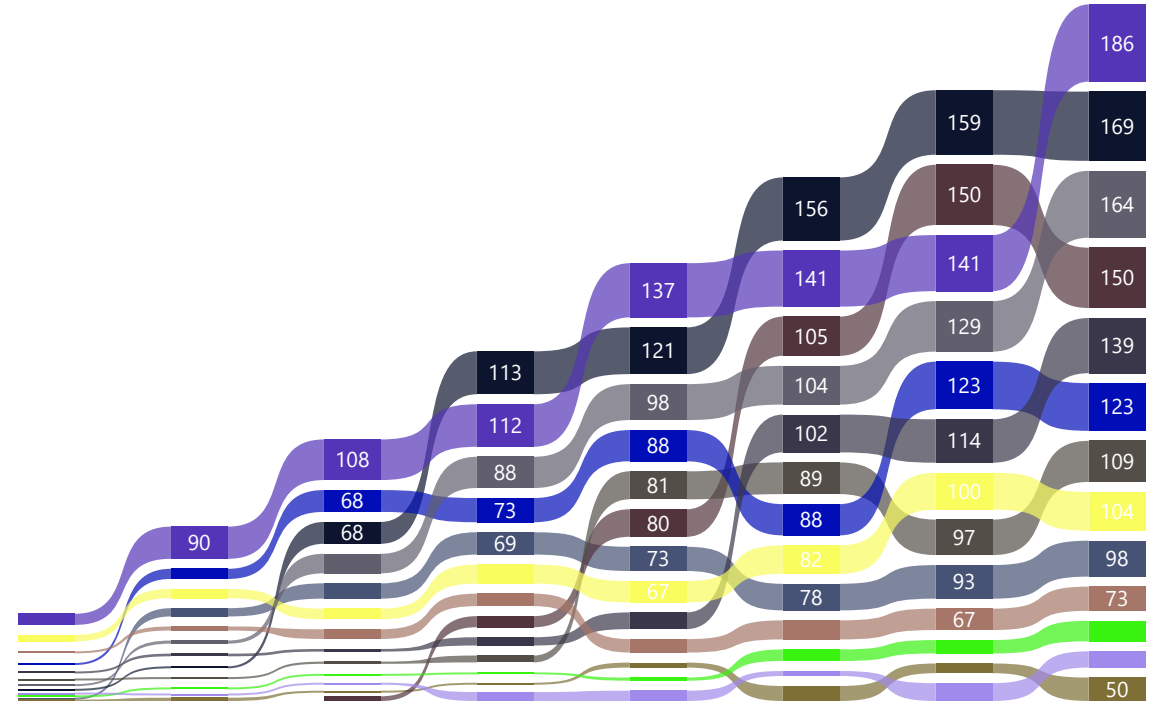

Name	1	2	3	4	5	6	7	8	Total
1 ↑ Victoria Szucs	45	45	18	4	25	4	0	45	186
2 ↓ Gilles Bertholet	8	15	45	45	8	35	3	10	169
3 ↑ René Achterberg (N)	10	18	35	25	10	6	25	35	164
4 ↓ Christian Maag	0	0	10	35	35	25	45	0	150
5 ↑ Nicole Büchi (A)	15	12	0	12	18	45	12	25	139
6 ↓ Natalia Simeon	18	25	25	5	15	0	35	0	123
7 ↑ Manuel Zobic (N)	12	10	4	10	45	8	8	12	109
8 ↓ Oliver Walenciak (A)	35	6	3	18	5	15	18	4	104
9 Arne Wengler	4	35	15	15	4	5	15	5	98
10 Theo Stalder (N)	25	5	12	6	2	12	5	6	73
11 Rafael Wagner	5	8	6	3	6	18	4	15	65
12 ↑ Reto Ghezzi (N)	6	3	8	2	3	10	6	18	56
13 ↓ Céline Jundt	3	4	5	8	12	0	10	8	50
14 Salil Apte (N)	0	0	0	0	0	0	0	0	0

- Arne Wengler
- Céline Jundt
- Christian Maag
- Gilles Bertholet
- Manuel Zobic (N)
- Natalia Simeon
- Nicole Büchi (A)
- Oliver Walenciak (A)
- Rafael Wagner
- René Achterberg (N)
- Reto Ghezzi (N)
- Salil Apte (N)
- Theo Stalder (N)
- Victoria Szucs

Name	1	%	#	2	%	#	3	%	#	4	%	#	5	%	#	6	%	#	7	%	#	8	%	#
Arne Wengler	8110	50%	11	13480	75%	2 ↑	12450	65%	5 ↓	12180	70%	5 →	11240	60%	11 ↓	9510	55%	10 ↑	10690	60%	5 ↑	9640	55%	10 ↓
Céline Jundt	7050	40%	12	8270	45%	11 ↑	9390	50%	10 ↑	11050	60%	8 ↑	13150	70%	6 ↑	0	0%	12 ↓	10310	55%	7 ↑	10110	55%	8 ↓
Christian Maag	0	0%	13	0	0%	13 →	11650	65%	7 ↑	14860	85%	2 ↑	15260	80%	2 →	11940	70%	3 ↓	13420	75%	1 ↑	0	0%	12 ↓
Gilles Bertholet	9720	55%	8	11880	65%	5 ↑	13390	70%	1 ↑	15120	80%	1 →	12110	65%	8 ↓	12100	65%	2 ↑	8180	45%	12 ↓	10120	55%	7 ↑
Manuel Zobic (N)	9830	60%	6	10650	60%	7 ↓	9240	50%	11 ↓	11280	65%	7 ↑	16230	85%	1 ↑	10690	60%	8 ↓	9580	55%	8 →	10350	60%	6 ↑
Natalia Simeon	10790	70%	4	12870	75%	3 ↑	12690	75%	3 →	8790	55%	10 ↓	13200	75%	5 ↑	0	0%	12 ↓	11240	70%	2 ↑	0	0%	12 ↓
Nicole Büchi (A)	9920	60%	5	11630	65%	6 ↓	0	0%	13 ↓	11590	65%	6 ↑	14240	75%	4 ↑	12870	70%	1 ↑	10580	60%	6 ↓	13210	75%	3 ↑
Oliver Walenciak (A)	11220	65%	2	9700	55%	9 ↓	8710	45%	12 ↓	12950	75%	4 ↑	11590	60%	10 ↓	11490	65%	5 ↑	10700	60%	4 ↑	9450	55%	11 ↓
Rafael Wagner	9260	55%	10	10570	60%	8 ↑	10010	55%	9 ↓	8580	50%	12 ↓	11980	65%	9 ↑	11730	65%	4 ↑	8910	50%	11 ↓	10560	60%	5 ↑
René Achterberg (N)	9750	60%	7	12240	65%	4 ↑	12940	65%	2 ↑	14430	80%	3 ↓	12750	65%	7 ↓	10300	55%	9 ↓	11070	60%	3 ↑	14950	80%	2 ↑
Reto Ghezzi (N)	9310	55%	9	8060	45%	12 ↓	11520	60%	8 ↑	6840	40%	13 ↓	10280	55%	12 ↑	10940	65%	7 ↑	9330	50%	9 ↓	10700	60%	4 ↑
Salil Apte (N)	0	0%	13	0	0%	13 →	0	0%	13 →	0	0%	14 ↓	0	0%	14 →	0	0%	12 ↑	0	0%	13 ↓	0	0%	12 ↑
Theo Stalder (N)	10990	75%	3	9360	55%	10 ↓	12400	70%	6 ↑	10500	60%	9 ↓	9290	55%	13 ↓	11330	65%	6 ↑	9170	55%	10 ↓	10000	60%	9 ↑
Victoria Szucs	12130	75%	1	13790	75%	1 →	12550	65%	4 ↓	8620	50%	11 ↓	14400	75%	3 ↑	7930	45%	11 ↓	0	0%	13 ↓	16120	85%	1 ↑