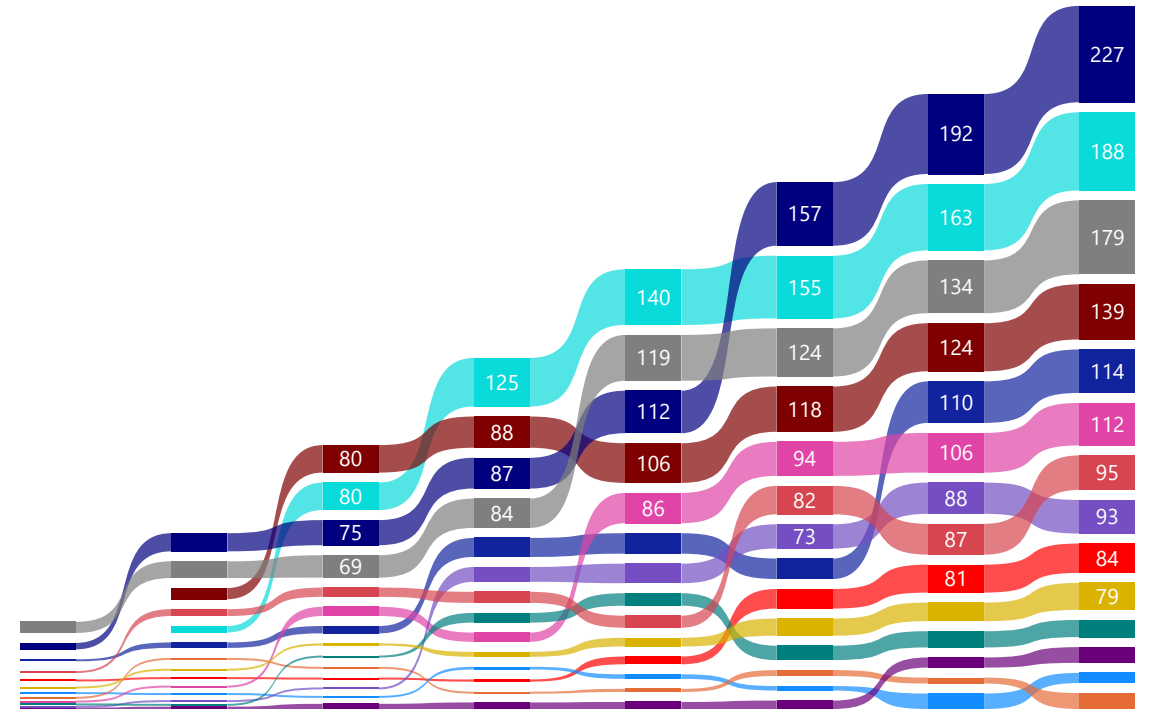

Name	1	2	3	4	5	6	7	8	Total
1 Manuel Hobiger (M)	35	25	15	12	25	45	35	35	227
2 Girish Chandrasekhar	0	35	45	45	15	15	8	25	188
3 Renate Schär	45	12	12	15	35	5	10	45	179
4 Lakshmi Natarajan	0	45	35	8	18	12	6	15	139
5 Dominik Jordan	25	8	4	25	3	0	45	4	114
6 Max Bühler	6	10	25	0	45	8	12	6	112
7 ↑ Thomas Bollmann (N)	18	18	5	4	2	35	5	8	95
8 ↓ Patrick Kreis (N)	4	4	10	35	10	10	15	5	93
9 Alex Feist	15	3	3	5	12	25	18	3	84
10 Renato Carlotti (N)	12	6	8	6	8	18	3	18	79
11 Prakhar Gupta	5	1	18	18	6	4	4	2	58
12 Lars Lehmann	3	2	6	3	1	3	25	12	55
13 ↑ Andy Frei	10	5	2	10	4	0	2	10	43
14 ↓ Giorgi Shalamberidze	8	15	0	0	5	6	0	0	34

- Alex Feist
- Andy Frei
- Dominik Jordan
- Giorgi Shalamberidze
- Girish Chandrasekhar
- Lakshmi Natarajan
- Lars Lehmann
- Manuel Hobiger (M)
- Max Bühler
- Patrick Kreis (N)
- Prakhar Gupta
- Renate Schär
- Renato Carlotti (N)
- Thomas Bollmann (N)

Name	1	%	#	2	%	#	3	%	#	4	%	#	5	%	#	6	%	#	7	%	#	8	%	#
Alex Feist	12690	70%	5	11330	60%	12 ↓	8540	45%	12 →	14260	75%	10 ↑	16790	85%	6 ↑	15600	80%	3 ↑	14130	75%	4 ↓	11390	60%	12 ↓
Andy Frei	12080	75%	7	12290	65%	10 ↓	8400	45%	13 ↓	16140	90%	7 ↑	10790	60%	11 ↓	0	0%	13 ↓	8010	45%	13 →	14020	75%	7 ↑
Dominik Jordan	15500	85%	3	12840	70%	8 ↓	10330	55%	11 ↓	17890	90%	3 ↑	10230	55%	12 ↓	0	0%	13 ↓	18020	90%	1 ↑	11440	65%	11 ↓
Giorgi Shalamberidze	11760	70%	8	13990	80%	5 ↑	0	0%	14 ↓	0	0%	13 ↑	13760	75%	10 ↑	12150	70%	9 ↑	0	0%	14 ↓	0	0%	14 →
Girish Chandrasekhar	0	0%	13	14770	80%	2 ↑	15550	80%	1 ↑	18920	95%	1 →	17000	85%	5 ↓	13710	75%	5 →	11600	65%	8 ↓	16830	90%	3 ↑
Lakshmi Natarajan	0	0%	13	15280	80%	1 ↑	14920	80%	2 ↓	15770	85%	8 ↓	17680	90%	4 ↑	13690	75%	6 ↓	11440	65%	9 ↓	14800	80%	5 ↑
Lars Lehmann	9640	55%	12	9830	55%	13 ↓	12010	65%	9 ↑	12220	70%	12 ↓	9240	50%	14 ↓	8980	50%	12 ↑	14590	80%	3 ↑	14390	75%	6 ↓
Manuel Hobiger (M)	16080	85%	2	14330	80%	3 ↓	13790	75%	5 ↓	16770	90%	6 ↓	17750	90%	3 ↑	16810	90%	1 ↑	17630	90%	2 ↓	18640	95%	2 →
Max Bühler	11150	65%	9	13110	70%	7 ↑	14260	75%	3 ↑	0	0%	13 ↓	18480	85%	1 ↑	12680	70%	8 ↓	12490	70%	6 ↑	13730	75%	9 ↓
Patrick Kreis (N)	10720	65%	11	11560	65%	11 →	13610	75%	7 ↑	17930	90%	2 ↑	15610	85%	7 ↓	13600	75%	7 →	12570	70%	5 ↑	12900	75%	10 ↓
Prakhar Gupta	10790	60%	10	9290	50%	14 ↓	14170	75%	4 ↑	17330	90%	4 →	15020	80%	9 ↓	10250	55%	11 ↓	10920	60%	11 →	10930	60%	13 ↓
Renate Schär	16670	90%	1	13980	75%	6 ↓	13720	75%	6 →	17110	90%	5 ↑	17980	90%	2 ↑	11490	65%	10 ↓	11900	65%	7 ↑	18910	90%	1 ↑
Renato Carlotti (N)	12610	75%	6	12780	70%	9 ↓	13140	70%	8 ↑	14970	80%	9 ↓	15210	80%	8 ↑	14490	80%	4 ↑	10850	60%	12 ↓	15390	80%	4 ↑
Thomas Bollmann (N)	14760	80%	4	14130	75%	4 →	11090	60%	10 ↓	12820	70%	11 ↓	9420	50%	13 ↓	15620	80%	2 ↑	11030	60%	10 ↓	13990	75%	8 ↑