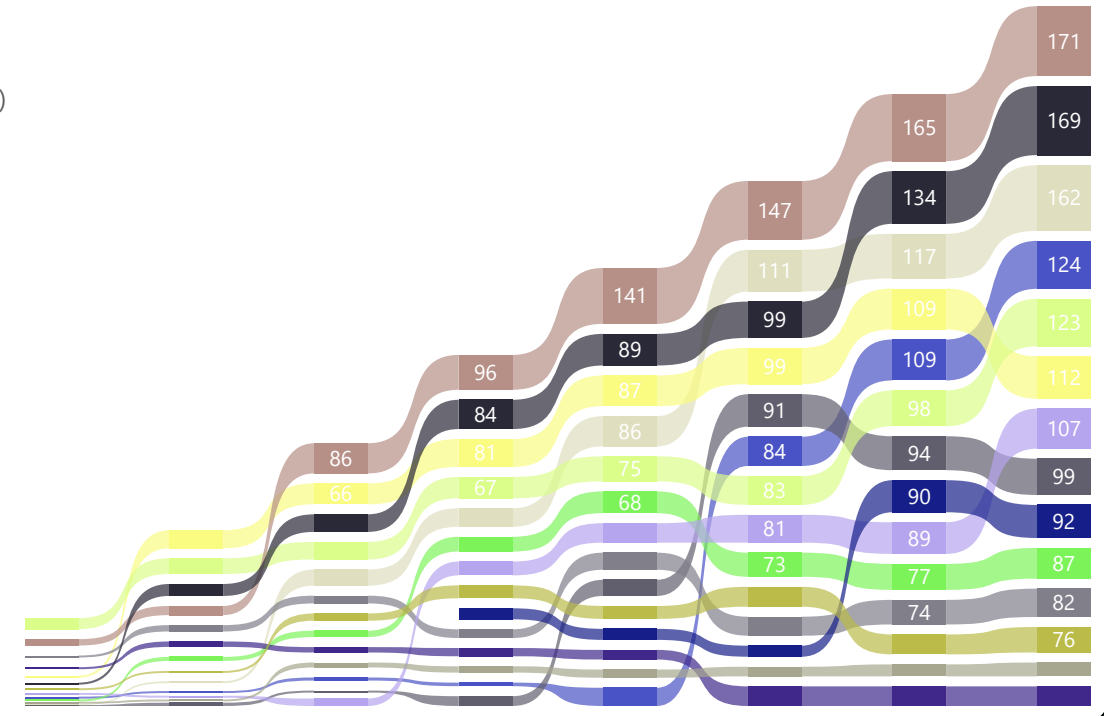

Name	1	2	3	4	5	6	7	8	Total
1 Marco von Atzigen (A)	35	6	45	10	45	6	18	6	171
2 Patrick Zellweger (A)	12	35	12	25	5	10	35	35	169
3 Alan Marquês (N)	3	18	35	5	25	25	6	45	162
4 Armin Riebli	6	4	18	1	10	45	25	15	124
5 ↑ Manuel Blamauer	45	10	4	8	8	8	15	25	123
6 ↓ Carsten Köllmann	15	45	6	15	6	12	10	3	112
7 ↑ Lili Ninova	8	0	8	35	12	18	8	18	107
8 ↓ Bettina Loos Gadmer (N)	2	5	10	4	35	35	3	5	99
9 ↓ Niklaus Brunner	0	0	0	45	0	0	45	2	92
10 Christine Ryser (N)	5	25	5	18	15	5	4	10	87
11 Claude Anthamatten	25	10	3	2	18	4	12	8	82
12 Simon Hodel	10	12	15	12	0	15	0	12	76
13 Monika Burgener (N)	4	3	25	3	4	3	5	4	51
14 Maria Anthi (N)	18	15	0	6	3	0	0	0	42

- Alan Marquês (N)
- Armin Riebli
- Bettina Loos Gadmer (N)
- Carsten Köllmann
- Christine Ryser (N)
- Claude Anthamatten
- Lili Ninova
- Manuel Blamauer
- Marco von Atzigen (A)
- Maria Anthi (N)
- Monika Burgener (N)
- Niklaus Brunner
- Patrick Zellweger (A)
- Simon Hodel

Name	1	%	#	2	%	#	3	%	#	4	%	#	5	%	#	6	%	#	7	%	#	8	%	#							
Alan Marquês (N)	7640	45%	12	10680	60%	4	↑	14560	75%	2	↑	8210	50%	10	↓	12050	65%	3	↑	12400	70%	3	→	9820	55%	9	↓	12930	75%	1	↑
Armin Riebli	9640	55%	9	8250	45%	11	↓	12370	65%	4	↑	6480	35%	14	↓	11130	60%	7	↑	13520	70%	1	↑	11120	60%	3	↓	11710	65%	5	↓
Bettina Loos Gadmer (N)	6130	35%	13	9210	50%	10	↑	12140	65%	7	↑	8140	45%	11	↓	12280	65%	2	↑	12850	70%	2	→	6390	35%	12	↓	9810	55%	10	↑
Carsten Köllmann	11020	65%	5	12670	70%	1	↑	11250	60%	9	↓	11350	65%	5	↑	10520	55%	9	↓	11160	60%	6	↑	9860	55%	7	↓	8140	45%	12	↓
Christine Ryser (N)	9300	55%	10	11750	65%	3	↑	10660	55%	10	↓	11780	65%	4	↑	11730	65%	5	↓	9060	50%	10	↓	6490	35%	11	↓	10860	60%	7	↑
Claude Anthamatten	11390	70%	3	9890	55%	7	↓	8310	45%	12	↓	6890	40%	13	↓	11970	65%	4	↑	8980	50%	11	↓	10300	60%	6	↑	10240	60%	8	↓
Lili Ninova	9840	65%	8	0	0%	13	↓	11600	65%	8	↑	12880	75%	2	↑	11600	65%	6	↓	12070	70%	4	↑	9840	60%	8	↓	11960	70%	4	↑
Manuel Blamauer	12060	70%	1	9890	55%	7	↓	9230	50%	11	↓	9870	55%	8	↑	11020	60%	8	→	9940	55%	8	→	10320	55%	5	↑	12010	65%	3	↑
Marco von Atzigen (A)	11700	70%	2	9840	55%	9	↓	15170	80%	1	↑	10340	60%	7	↓	13730	75%	1	↑	9140	50%	9	↓	10730	60%	4	↑	9910	55%	9	↓
Maria Anthi (N)	11360	65%	4	10110	55%	5	↓	0	0%	13	↓	8650	50%	9	↑	7470	40%	12	↓	0	0%	13	↓	0	0%	13	→	0	0%	14	↓
Monika Burgener (N)	8520	50%	11	5420	30%	12	↓	13300	70%	3	↑	7990	45%	12	↓	8380	45%	11	↑	8950	50%	12	↓	7360	40%	10	↑	8820	50%	11	↓
Niklaus Brunner	0	0%	14	0	0%	13	↑	0	0%	13	→	14820	80%	1	↑	0	0%	13	→	0	0%	13	→	12410	70%	1	↑	7740	45%	13	↓
Patrick Zellweger (A)	10450	60%	6	12190	65%	2	↑	12310	65%	6	↓	12010	65%	3	↑	9270	50%	10	↓	10250	55%	7	↑	11770	65%	2	↑	12500	70%	2	→
Simon Hodel	10360	65%	7	10020	55%	6	↑	12340	65%	5	↑	11090	65%	6	↓	0	0%	13	↓	11740	65%	5	↑	0	0%	13	↓	11200	65%	6	↑