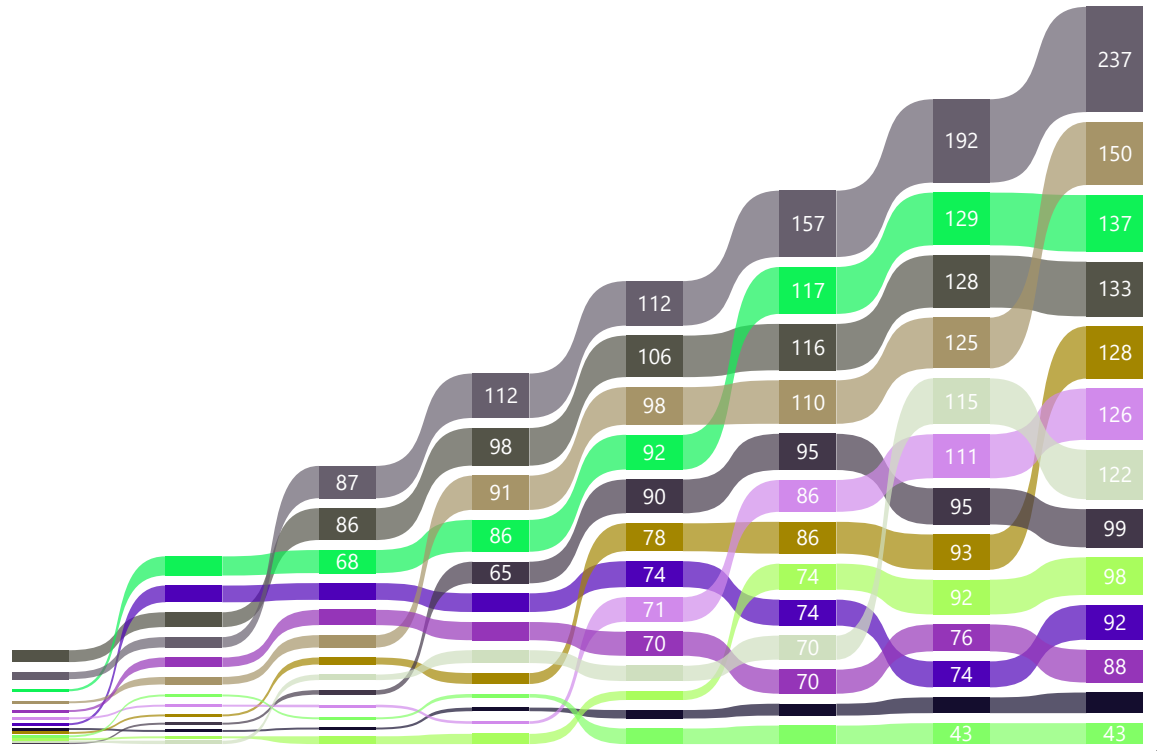

Name	1	2	3	4	5	6	7	8	Total
1 Stefan Ulrich (A)	35	7	45	25	0	45	35	45	237
2 ↑ Ramon Lock	18	18	10	45	7	12	15	25	150
3 ↓ Lukas Schnider	25	35	8	18	6	25	12	8	137
4 ↓ Denise Feer	45	6	35	12	8	10	12	5	133
5 ↑ Jenny Bertholet (A)	7	10	18	8	35	8	7	35	128
6 Mihajlo Nenad (A)	12	8	6	0	45	15	25	15	126
7 ↓ Sandro Pichler	4	3	25	15	5	18	45	7	122
8 ↓ Judith Pfister	3	12	15	35	25	5	0	4	99
9 Julian Purtschert	5	4	7	5	18	35	18	6	98
10 ↑ Isabelle Hayoz	10	45	0	4	15	0	0	18	92
11 ↓ Roland Bäbi	15	25	12	6	12	0	6	12	88
12 Annkathrin Schmidli	8	5	5	10	10	7	8	10	63
13 Philipp Küng	6	15	0	7	4	6	5	0	43
14 Marco Arnold (N)	0	0	0	0	0	0	0	0	0
14 Sarah Kuhn	0	0	0	0	0	0	0	0	0

- Annkathrin Schmidli
- Denise Feer
- Isabelle Hayoz
- Jenny Bertholet (A)
- Judith Pfister
- Julian Purtschert
- Lukas Schnider
- Marco Arnold (N)
- Mihajlo Nenad (A)
- Philipp Küng
- Ramon Lock
- Roland Bäbi
- Sandro Pichler
- Sarah Kuhn
- Stefan Ulrich (A)

Name	1	%	#	2	%	#	3	%	#	4	%	#	5	%	#	6	%	#	7	%	#	8	%	#							
Annkathrin Schmidli	8480	50%	8	8050	45%	11	↓	7530	40%	11	→	9810	55%	7	↑	9170	50%	7	→	7400	40%	9	↓	8000	45%	8	↑	10810	60%	7	↑
Denise Feer	12990	75%	1	8160	45%	10	↓	11830	65%	2	↑	10750	60%	6	↓	8740	50%	8	↓	11440	65%	7	↑	8110	45%	6	↑	8750	50%	11	↓
Isabelle Hayoz	9170	65%	7	13910	85%	1	↑	0	0%	12	↓	1580	10%	12	→	10280	60%	5	↑	0	0%	12	↓	0	0%	12	→	12350	75%	4	↑
Jenny Bertholet (A)	8410	50%	9	9920	55%	7	↑	11320	60%	4	↑	8950	50%	8	↓	12150	65%	2	↑	9780	55%	8	↓	7990	45%	9	↓	12690	70%	2	↑
Judith Pfister	860	5%	13	10010	55%	6	↑	11140	60%	5	↑	12490	70%	2	↑	10860	60%	3	↓	2760	15%	11	↓	0	0%	12	↓	1810	10%	12	→
Julian Purtschert	6010	35%	11	6610	35%	12	↓	8680	45%	9	↑	3590	20%	11	↓	10570	55%	4	↑	12910	70%	2	↑	8420	45%	4	↓	9100	55%	10	↓
Lukas Schnider	11120	65%	3	13530	75%	2	↑	9190	50%	8	↓	11740	65%	4	↑	7570	40%	10	↓	12810	70%	3	↑	8110	45%	6	↓	10590	60%	8	↓
Marco Arnold (N)	0	0%	14	0	0%	14	→	0	0%	12	↑	0	0%	13	↓	0	0%	13	→	0	0%	12	↑	0	0%	12	→	0	0%	13	↓
Mihajlo Nenad (A)	9480	60%	6	9500	55%	8	↓	8500	45%	10	↓	0	0%	13	↓	12300	65%	1	↑	11630	65%	5	↓	8780	50%	3	↑	11640	70%	5	↓
Philipp Küng	7370	45%	10	10840	60%	5	↑	0	0%	12	↓	7650	45%	9	↑	5460	30%	12	↓	6180	35%	10	↑	5260	30%	11	↓	0	0%	13	↓
Ramon Lock	10580	65%	4	10850	60%	4	→	9430	50%	7	↓	17230	90%	1	↑	8310	45%	9	↓	11500	65%	6	↑	8200	45%	5	↑	12600	70%	3	↑
Roland Bäbi	10520	60%	5	11740	65%	3	↑	10420	55%	6	↓	6340	35%	10	↓	10240	55%	6	↑	0	0%	12	↓	6450	35%	10	↑	10910	60%	6	↑
Sandro Pichler	5650	35%	12	6570	40%	13	↓	11420	60%	3	↑	11410	70%	5	↓	5550	30%	11	↓	12320	70%	4	↑	9770	60%	1	↑	10520	60%	9	↓
Sarah Kuhn	0	0%	14	0	0%	14	→	0	0%	12	↑	0	0%	13	↓	0	0%	13	→	0	0%	12	↑	0	0%	12	→	0	0%	13	↓
Stefan Ulrich (A)	12130	70%	2	9160	55%	9	↓	11850	60%	1	↑	11850	70%	3	↓	0	0%	13	↓	13040	75%	1	↑	8830	50%	2	↓	14350	80%	1	↑